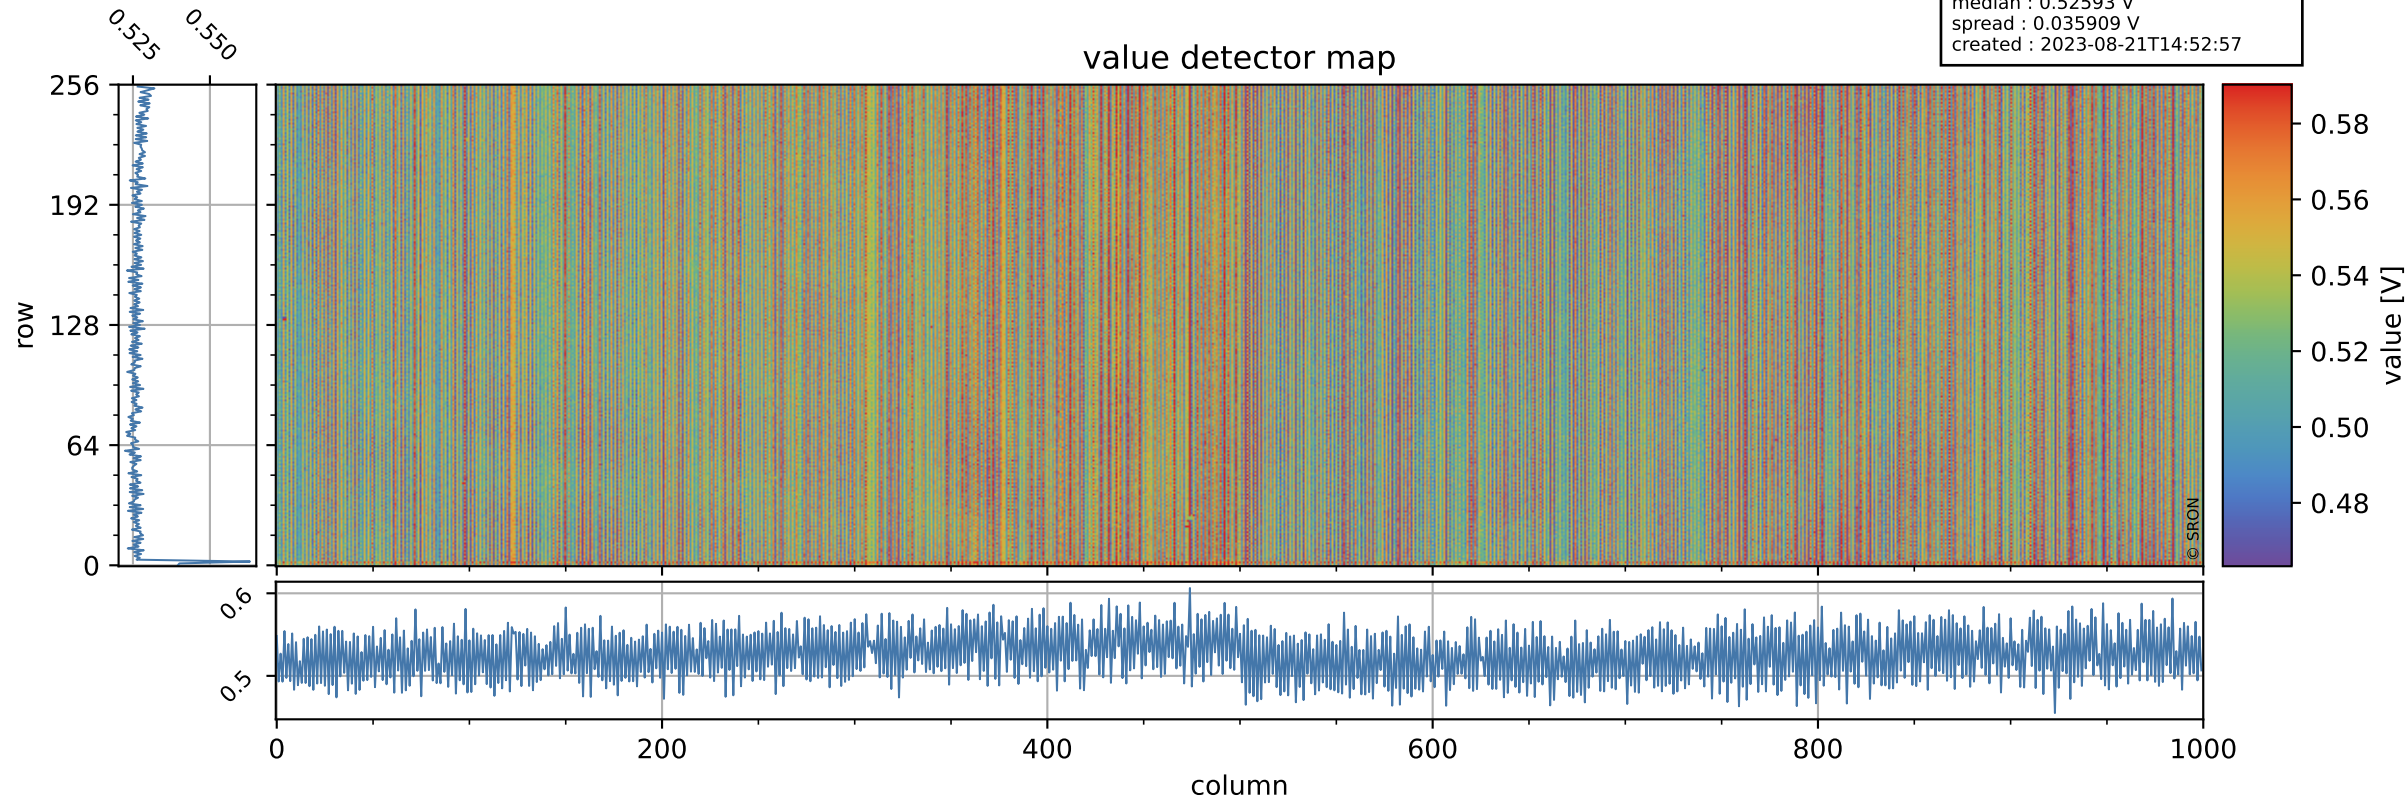

# Tropomi SWIR offset (official)

orbits : 19 in [17017, 17062]  
coverage : 2021-01-25 / 2021-01-28  
median : 0.52593 V  
spread : 0.035909 V  
created : 2023-08-21T14:52:57

## value detector map

# Tropomi SWIR offset (official)

orbits : 19 in [17017, 17062]  
coverage : 2021-01-25 / 2021-01-28  
median : 28.041  $\mu\text{V}$   
spread : 14.201  $\mu\text{V}$   
created : 2023-08-21T14:52:57

# Tropomi SWIR offset (official) ground-tracks of Sentinel-5P

orbits : 19 in [17017, 17062]  
coverage : 2021-01-25 / 2021-01-28  
created : 2023-08-21T14:52:58