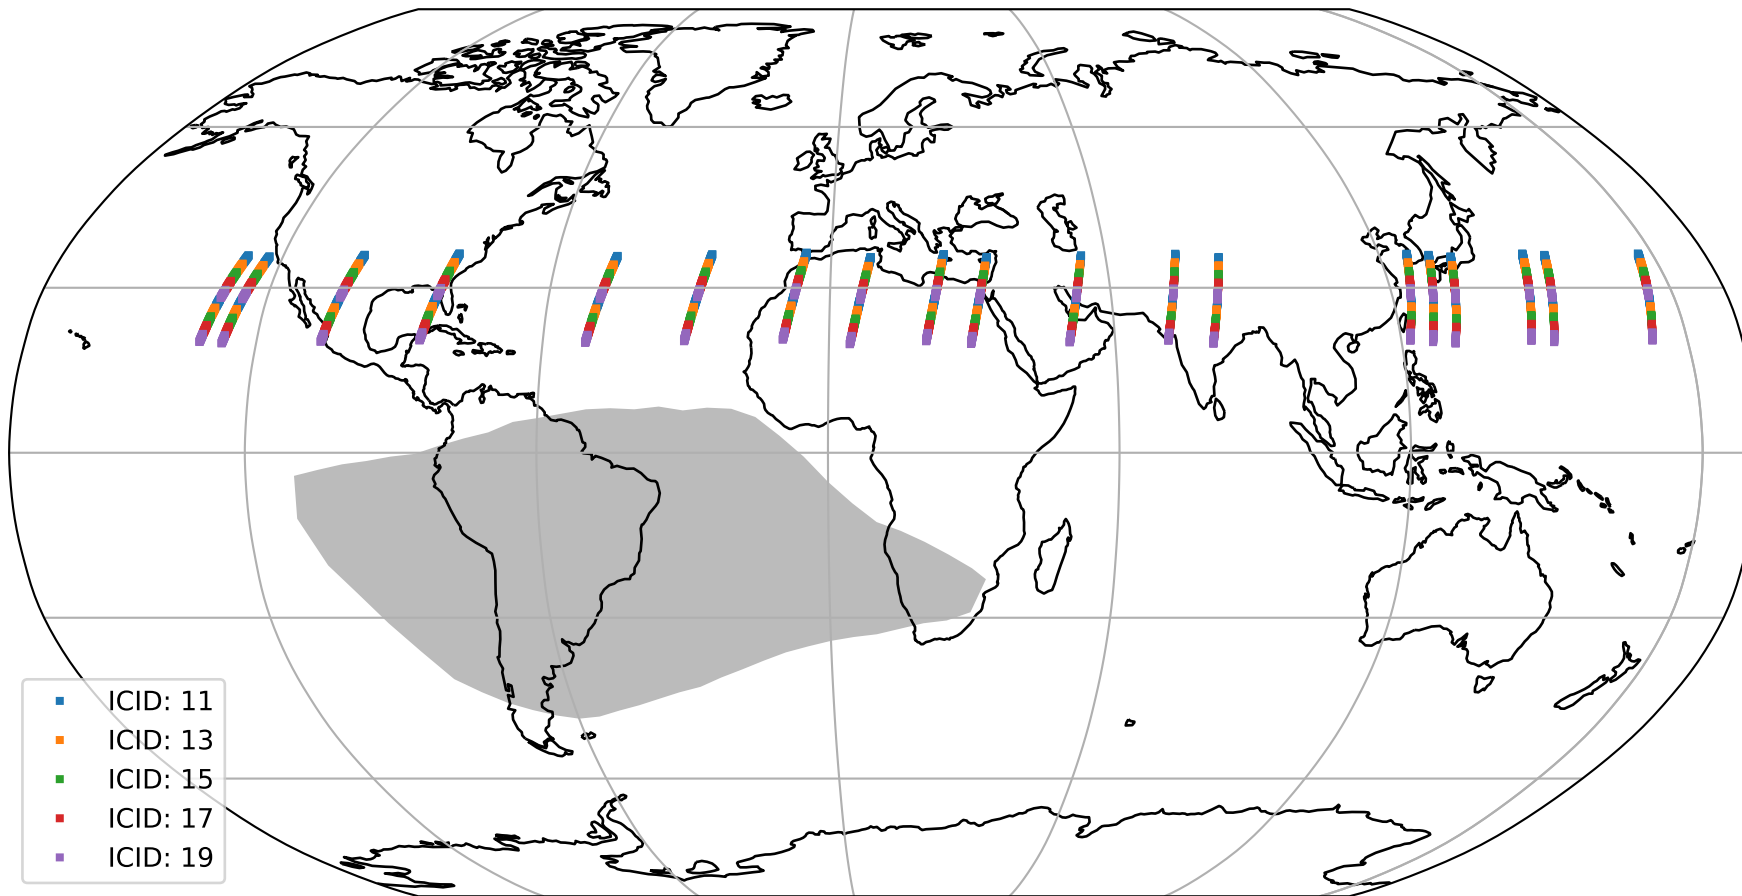

# Tropomi SWIR offset (official)

orbits : 19 in [17017, 17062]  
coverage : 2021-01-25 / 2021-01-28  
median : 28.041  $\mu\text{V}$   
spread : 14.201  $\mu\text{V}$   
created : 2023-08-21T14:52:57

# Tropomi SWIR offset (official)

orbits : 19 in [17017, 17062]  
coverage : 2021-01-25 / 2021-01-28  
median : -0.083894 mV  
spread : 0.39247 mV  
created : 2023-08-21T14:52:57

value compared with SWIR offset CKD

# Tropomi SWIR offset (official) ground-tracks of Sentinel-5P

orbits : 19 in [17017, 17062]  
coverage : 2021-01-25 / 2021-01-28  
created : 2023-08-21T14:52:58

# Tropomi SWIR offset (official)

orbits : [2827, 17062]  
coverage : 2018-04-30 / 2021-01-28  
created : 2023-08-21T14:52:58