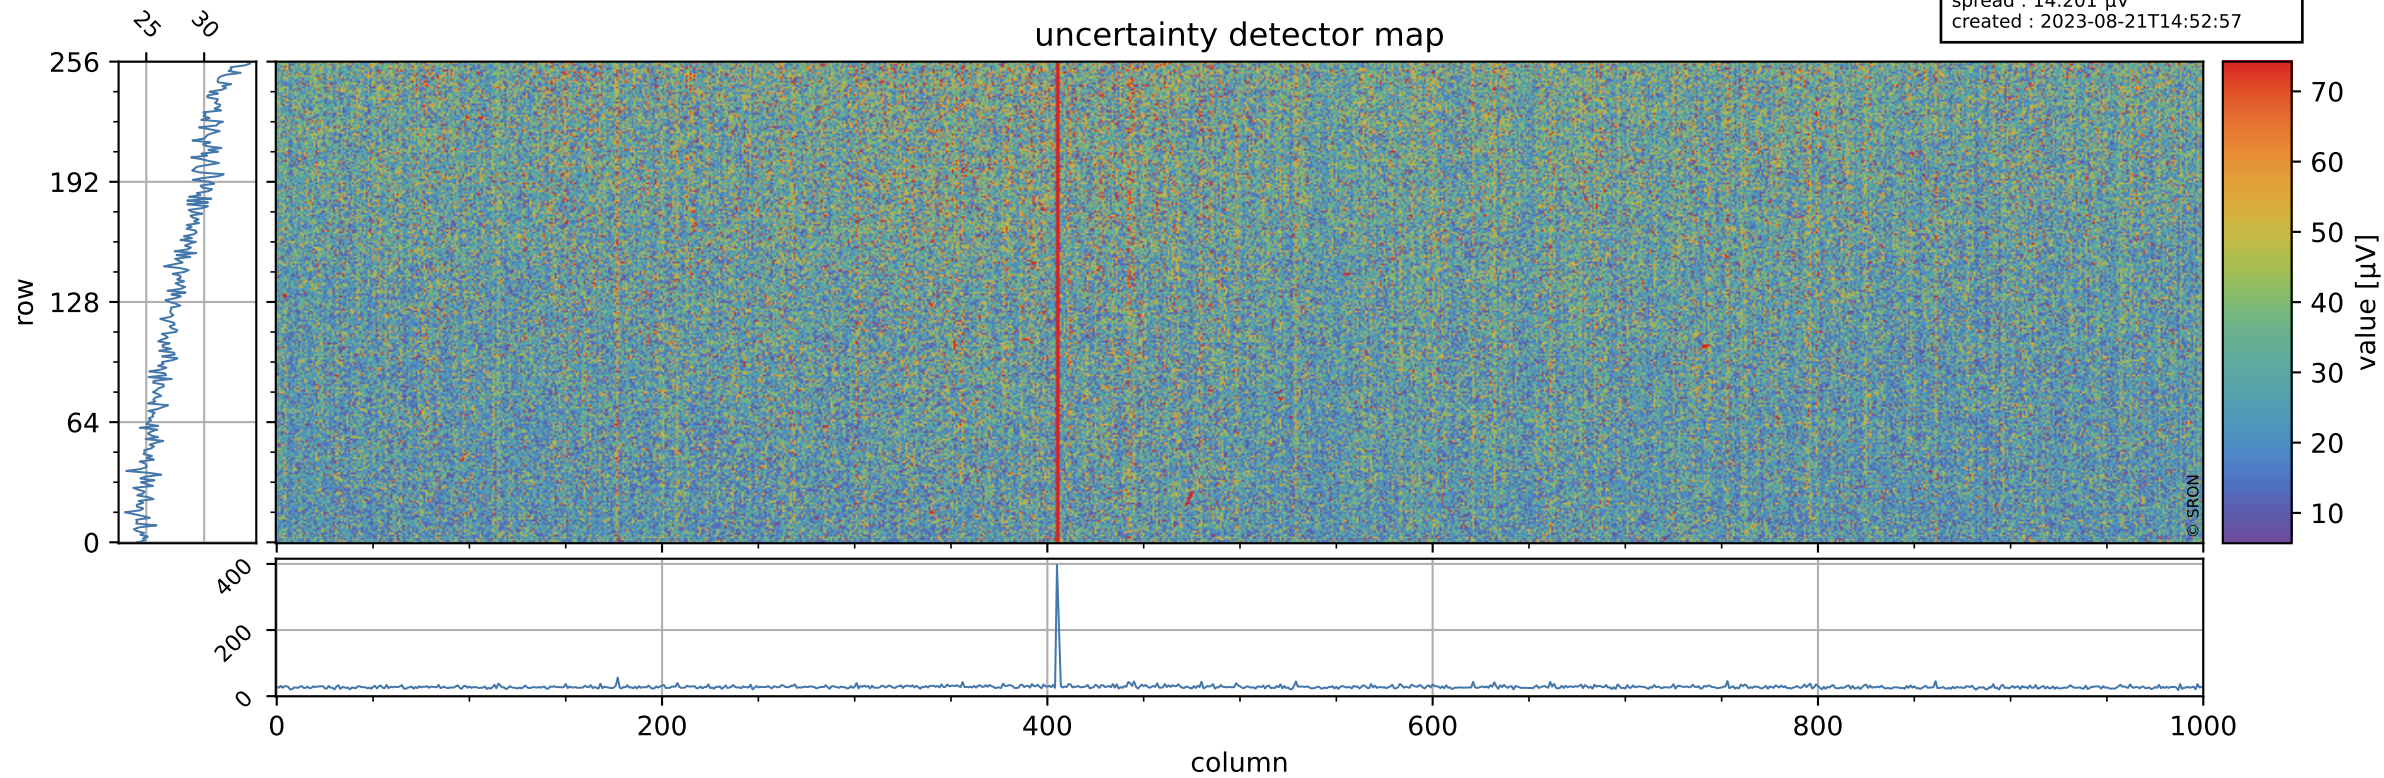

# Tropomi SWIR offset (official)

orbits : 19 in [17017, 17062]  
coverage : 2021-01-25 / 2021-01-28  
median : 0.52593 V  
spread : 0.035909 V  
created : 2023-08-21T14:52:57

## value detector map

# Tropomi SWIR offset (official)

orbits : 19 in [17017, 17062]  
coverage : 2021-01-25 / 2021-01-28  
median : 28.041  $\mu\text{V}$   
spread : 14.201  $\mu\text{V}$   
created : 2023-08-21T14:52:57

# Tropomi SWIR offset (official) ground-tracks of Sentinel-5P

orbits : 19 in [17017, 17062]  
coverage : 2021-01-25 / 2021-01-28  
created : 2023-08-21T14:52:58