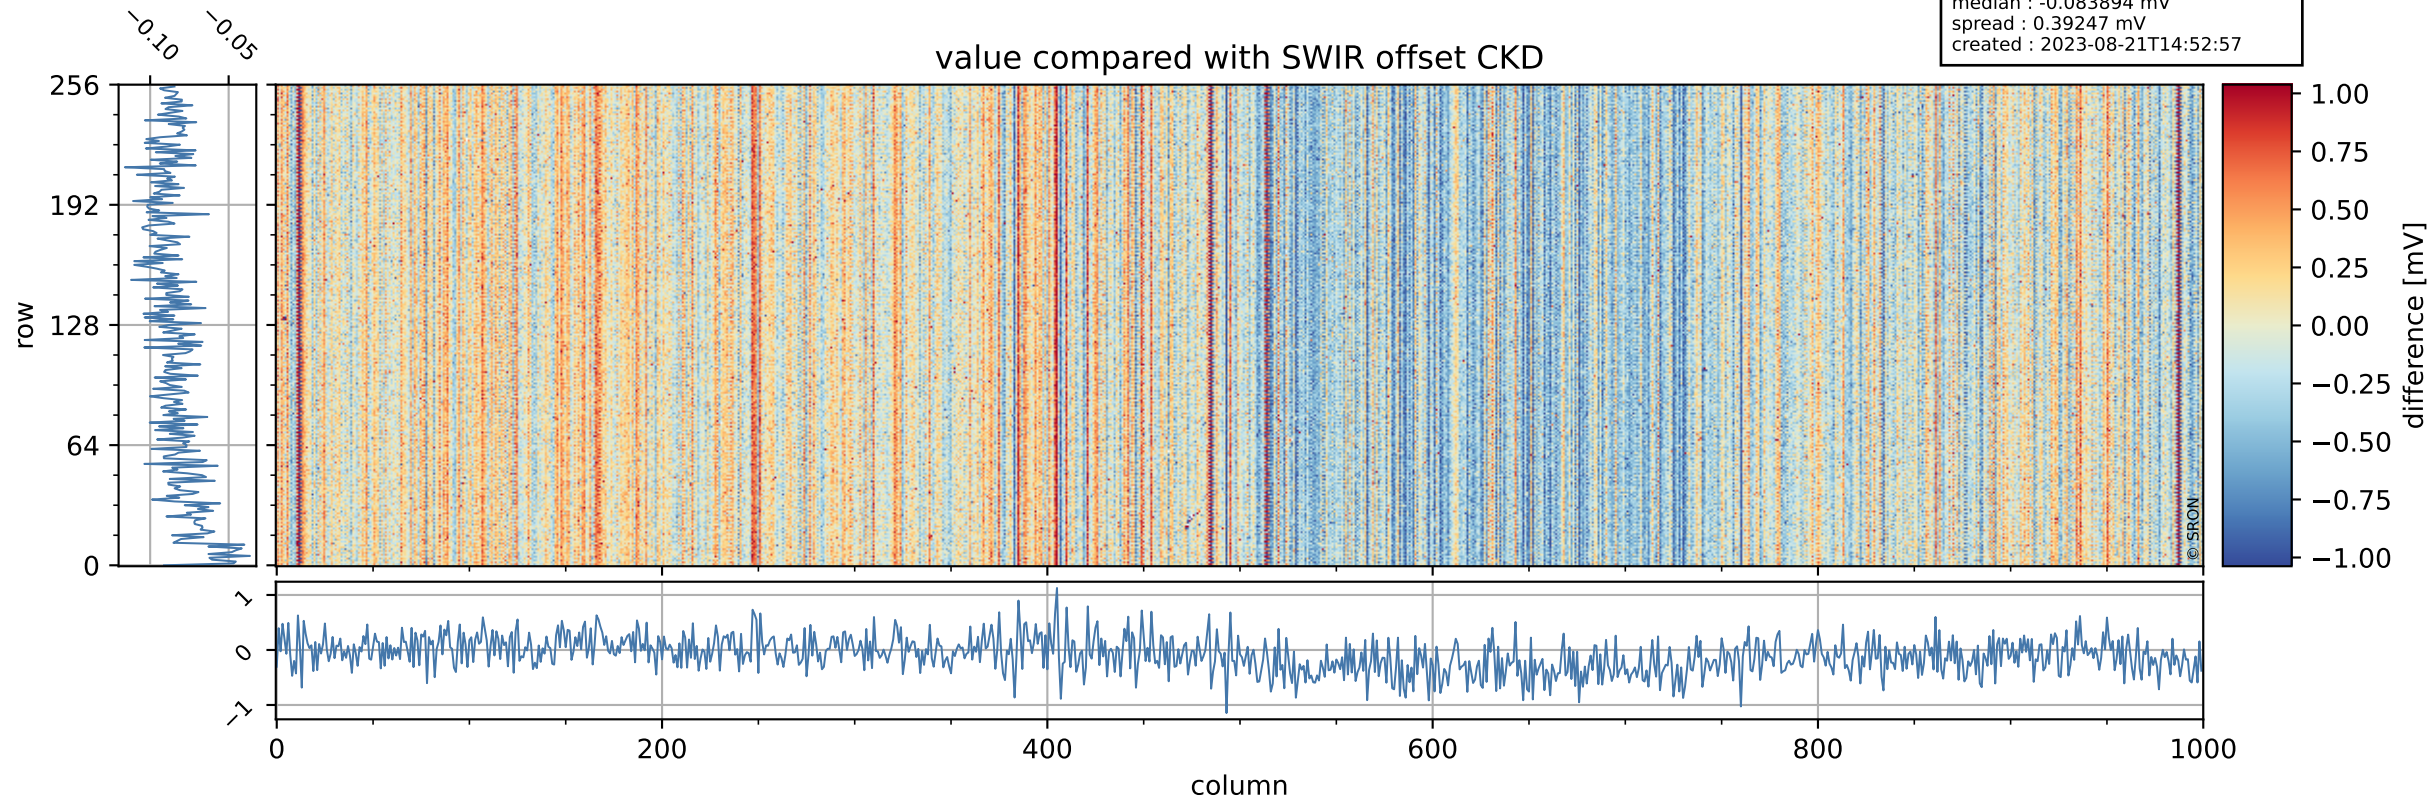

## value detector map

# Tropomi SWIR offset (official)

orbits : 19 in [17017, 17062]  
coverage : 2021-01-25 / 2021-01-28  
median : 28.041  $\mu\text{V}$   
spread : 14.201  $\mu\text{V}$   
created : 2023-08-21T14:52:57

# Tropomi SWIR offset (official)

orbits : 19 in [17017, 17062]  
coverage : 2021-01-25 / 2021-01-28  
median : -0.083894 mV  
spread : 0.39247 mV  
created : 2023-08-21T14:52:57

value compared with SWIR offset CKD

# Tropomi SWIR offset (official) ground-tracks of Sentinel-5P

orbits : 19 in [17017, 17062]  
coverage : 2021-01-25 / 2021-01-28  
created : 2023-08-21T14:52:58