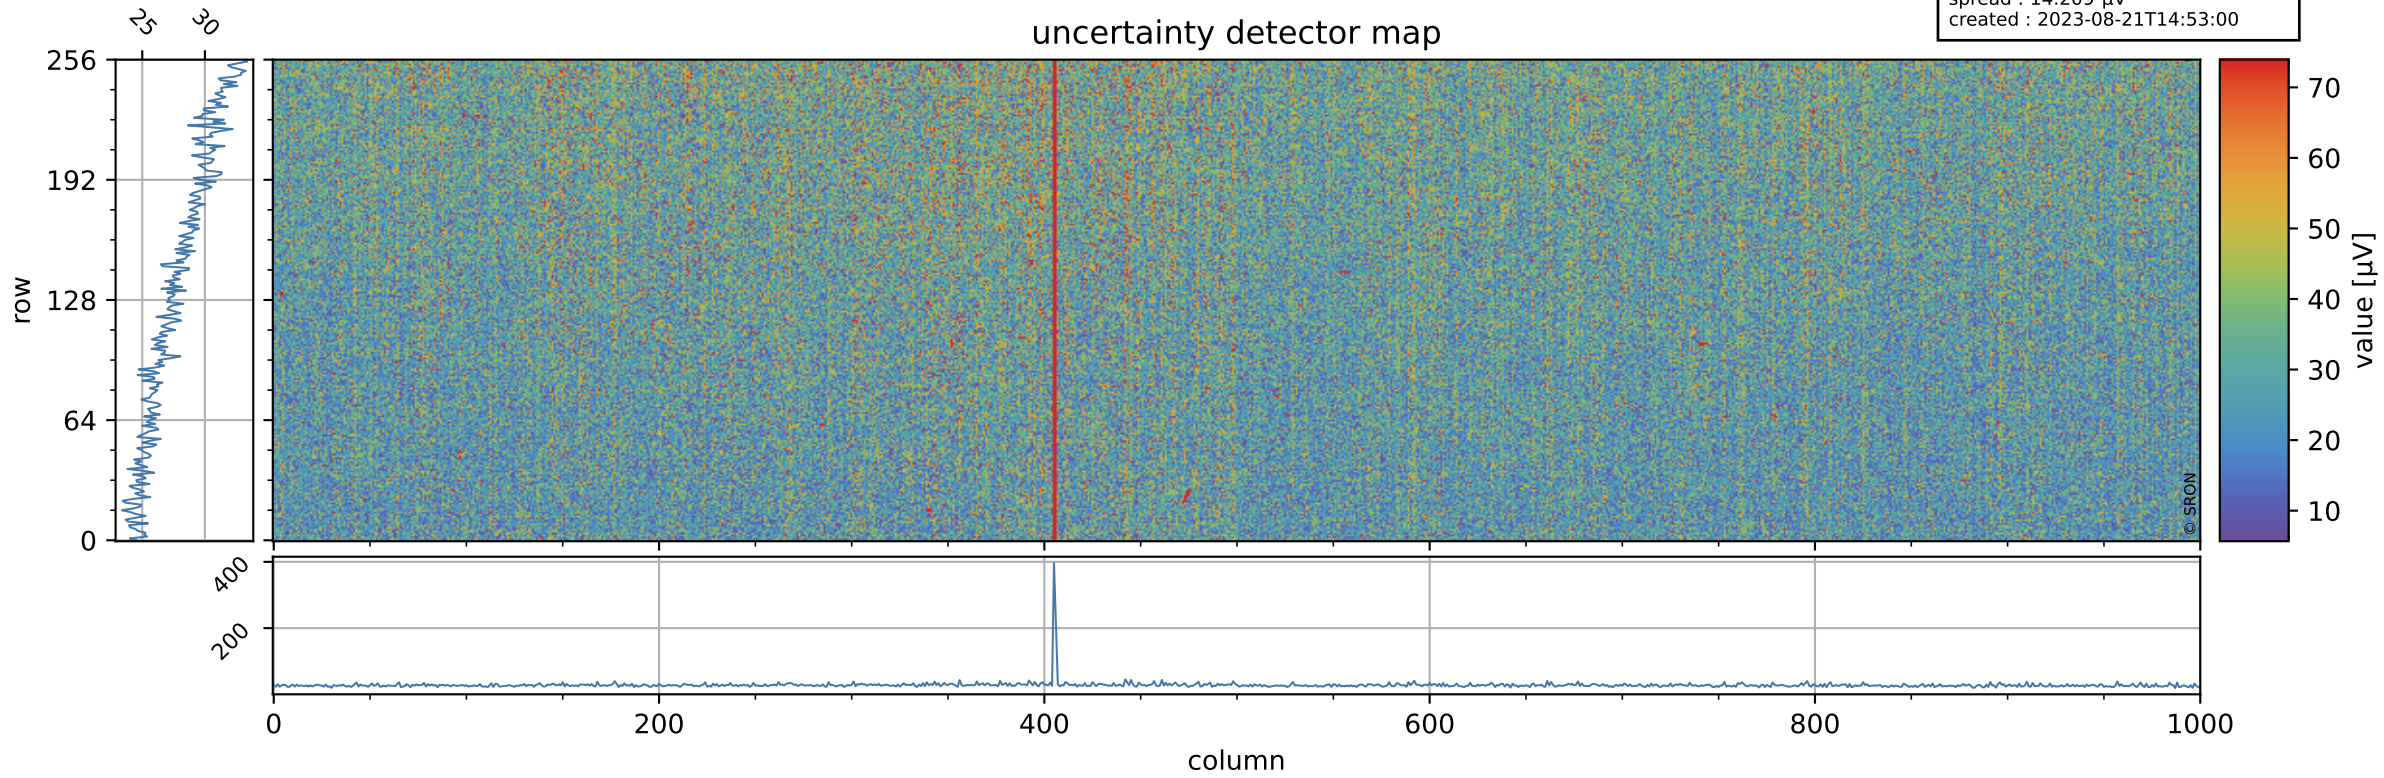

Tropomi SWIR offset (official)

orbits : 19 in [17032, 17077]
coverage : 2021-01-25 / 2021-01-29
median : 0.52593 V
spread : 0.03591 V
created : 2023-08-21T14:52:59

value detector map

Tropomi SWIR offset (official)

orbits : 19 in [17032, 17077]
coverage : 2021-01-25 / 2021-01-29
median : 28.055 μV
spread : 14.209 μV
created : 2023-08-21T14:53:00

Tropomi SWIR offset (official)

orbits : 19 in [17032, 17077]
coverage : 2021-01-25 / 2021-01-29
median : -0.080718 mV
spread : 0.39073 mV
created : 2023-08-21T14:53:00

value compared with SWIR offset CKD

Tropomi SWIR offset (official) ground-tracks of Sentinel-5P

orbits : 19 in [17032, 17077]
coverage : 2021-01-25 / 2021-01-29
created : 2023-08-21T14:53:01

Tropomi SWIR offset (official)

orbits : [2827, 17077]
coverage : 2018-04-30 / 2021-01-29
created : 2023-08-21T14:53:01

trend of detector median & temperatures