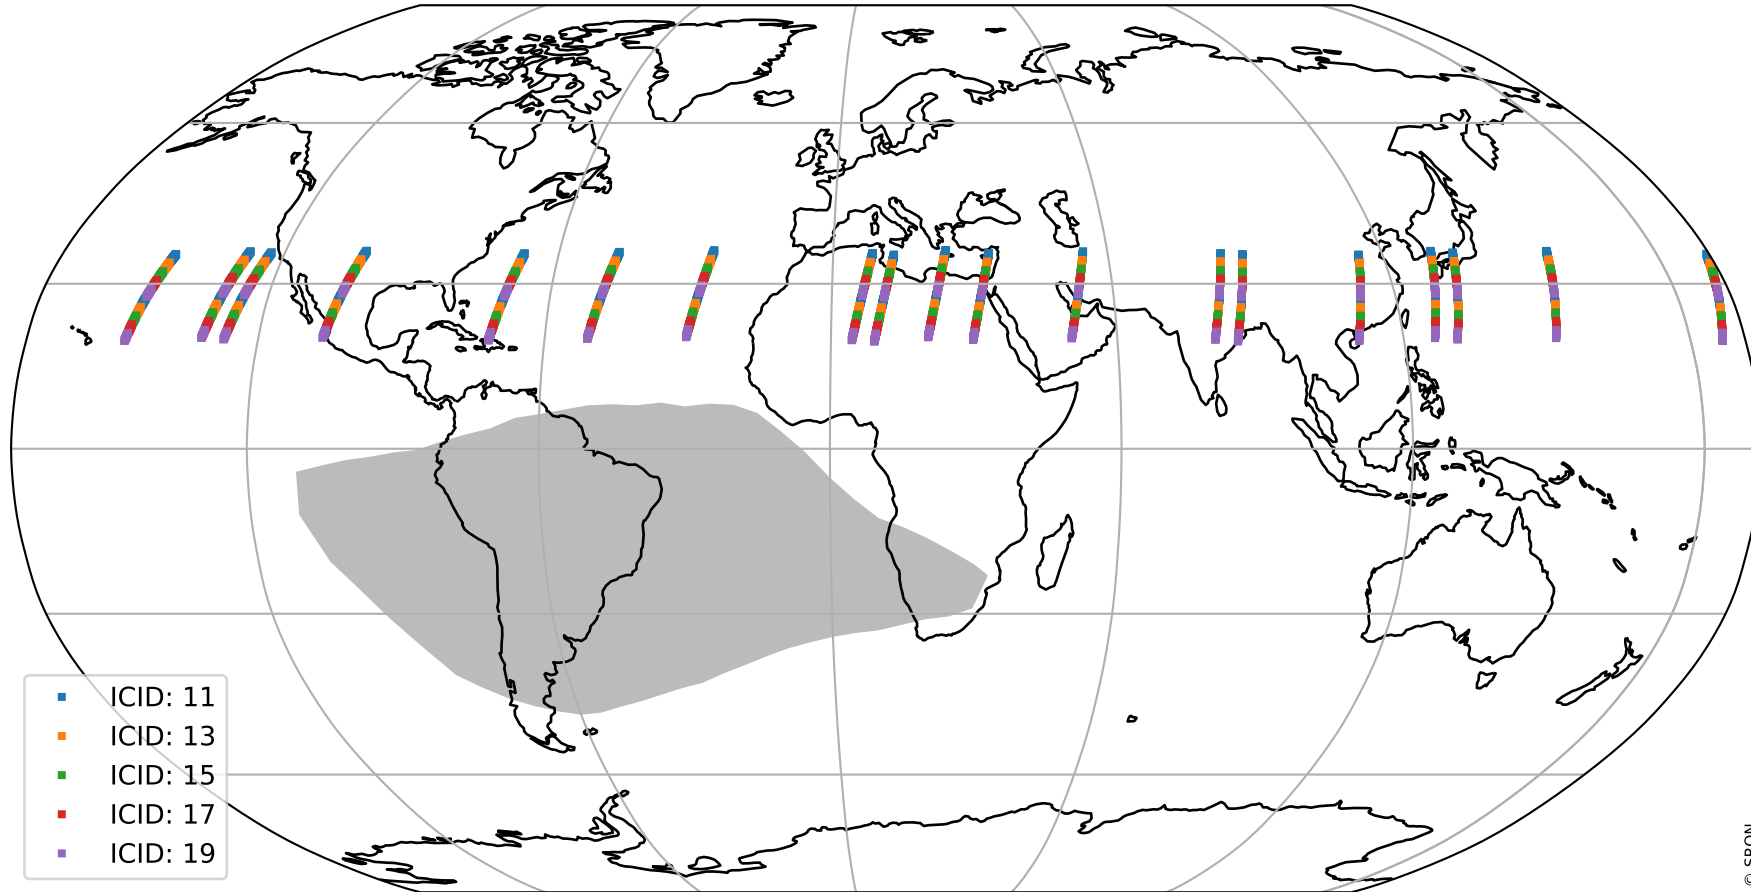

Tropomi SWIR offset (official)

orbits : 19 in [17032, 17077]
coverage : 2021-01-25 / 2021-01-29
median : 0.52593 V
spread : 0.03591 V
created : 2023-08-21T14:52:59

value detector map

Tropomi SWIR offset (official)

orbits : 19 in [17032, 17077]
coverage : 2021-01-25 / 2021-01-29
median : 28.055 μV
spread : 14.209 μV
created : 2023-08-21T14:53:00

Tropomi SWIR offset (official)

orbits : 19 in [17032, 17077]
coverage : 2021-01-25 / 2021-01-29
median : -0.080718 mV
spread : 0.39073 mV
created : 2023-08-21T14:53:00

value compared with SWIR offset CKD

Tropomi SWIR offset (official) ground-tracks of Sentinel-5P

orbits : 19 in [17032, 17077]
coverage : 2021-01-25 / 2021-01-29
created : 2023-08-21T14:53:01

Tropomi SWIR offset (official)

orbits : [2827, 17077]
coverage : 2018-04-30 / 2021-01-29
created : 2023-08-21T14:53:01

trend of detector median & temperatures