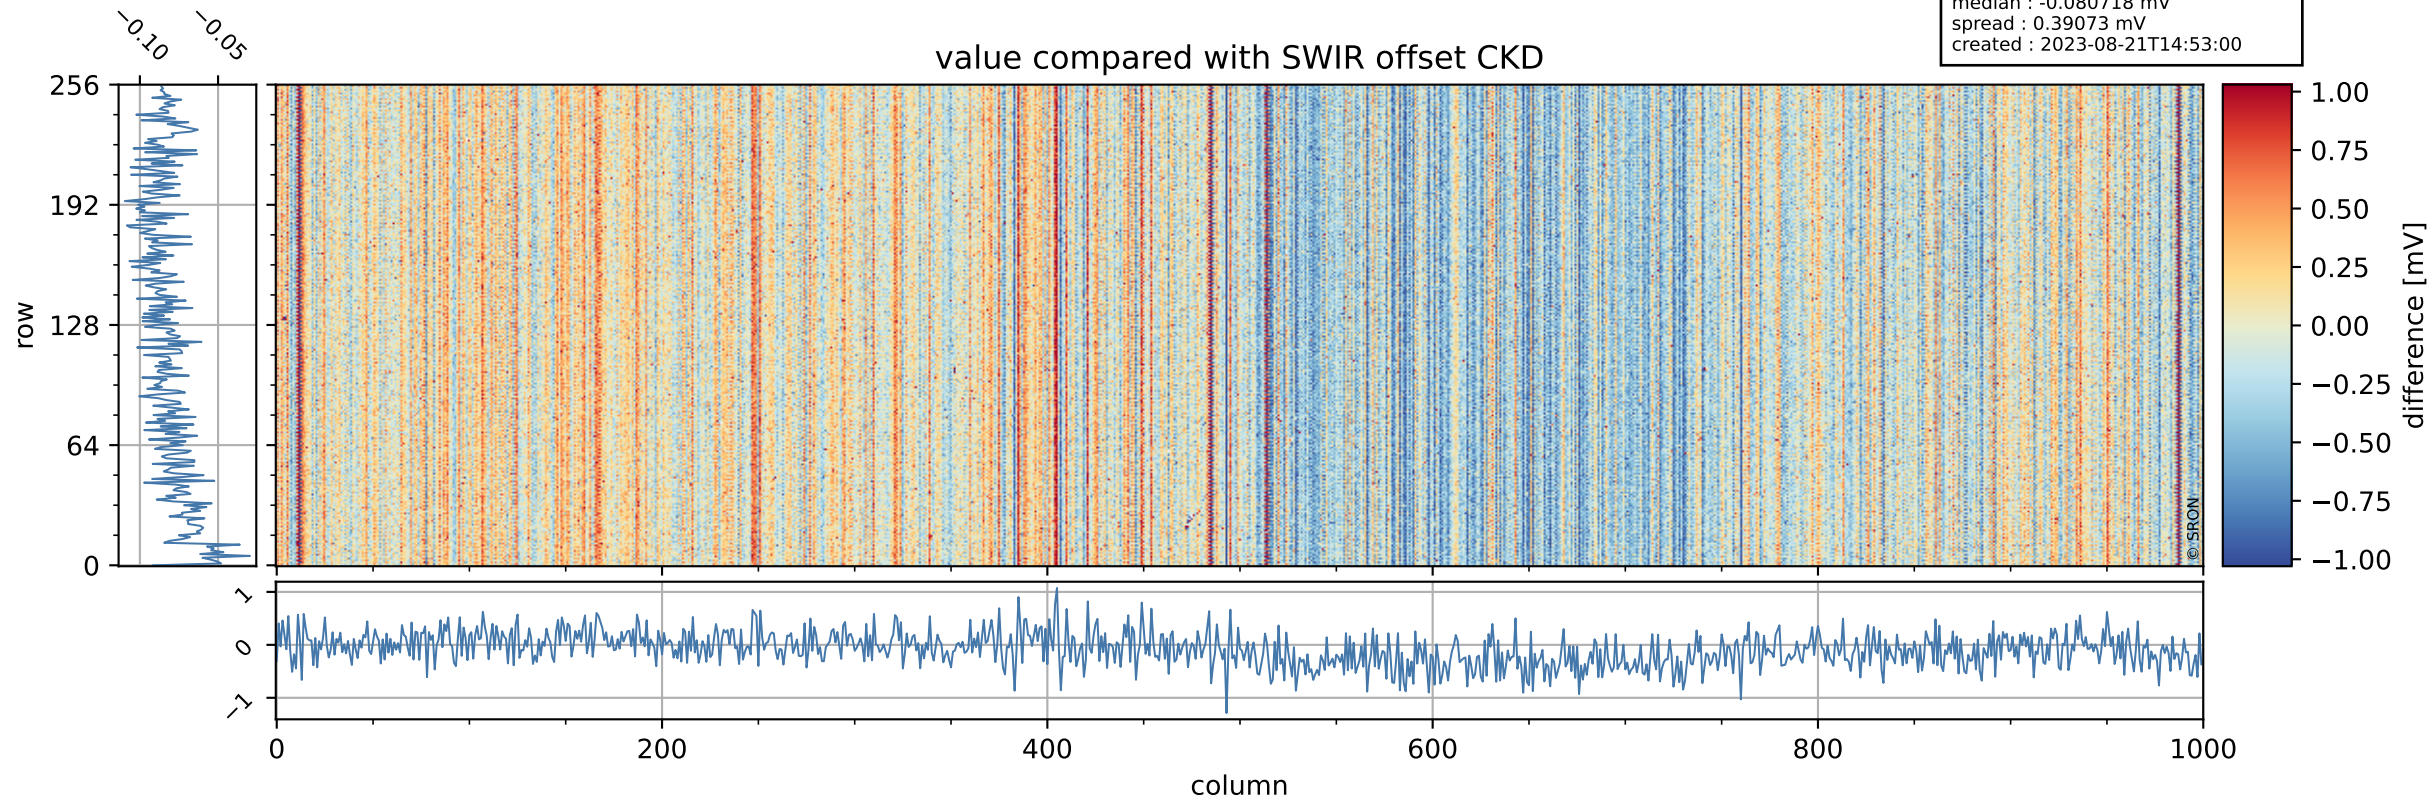

Tropomi SWIR offset (official)

orbits : 19 in [17032, 17077]
coverage : 2021-01-25 / 2021-01-29
median : 0.52593 V
spread : 0.03591 V
created : 2023-08-21T14:52:59

value detector map

Tropomi SWIR offset (official)

orbits : 19 in [17032, 17077]
coverage : 2021-01-25 / 2021-01-29
median : 28.055 μV
spread : 14.209 μV
created : 2023-08-21T14:53:00

Tropomi SWIR offset (official)

orbits : 19 in [17032, 17077]
coverage : 2021-01-25 / 2021-01-29
median : -0.080718 mV
spread : 0.39073 mV
created : 2023-08-21T14:53:00

value compared with SWIR offset CKD

Tropomi SWIR offset (official) ground-tracks of Sentinel-5P

orbits : 19 in [17032, 17077]
coverage : 2021-01-25 / 2021-01-29
created : 2023-08-21T14:53:01

Tropomi SWIR offset (official)

orbits : [2827, 17077]
coverage : 2018-04-30 / 2021-01-29
created : 2023-08-21T14:53:01

trend of detector median & temperatures