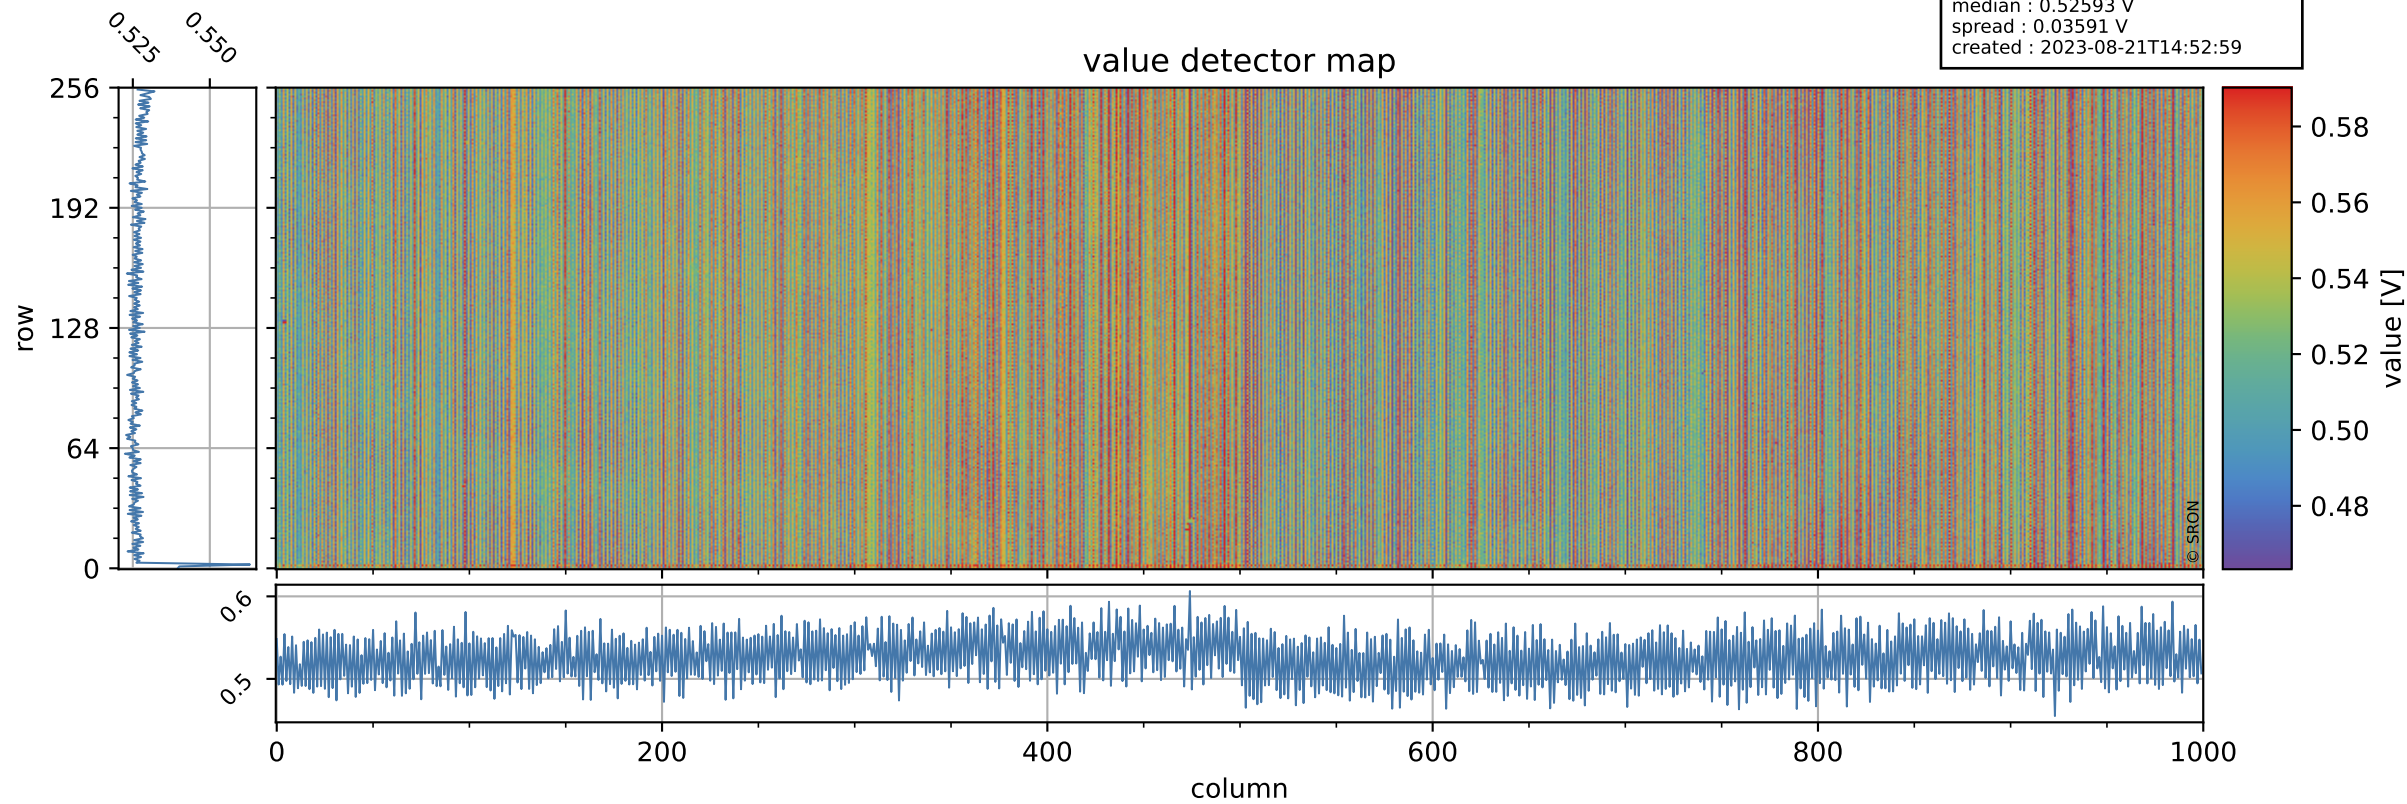

Tropomi SWIR offset (official)

orbits : 19 in [17032, 17077]
coverage : 2021-01-25 / 2021-01-29
median : 0.52593 V
spread : 0.03591 V
created : 2023-08-21T14:52:59

value detector map

Tropomi SWIR offset (official)

orbits : 19 in [17032, 17077]
coverage : 2021-01-25 / 2021-01-29
median : 28.055 μV
spread : 14.209 μV
created : 2023-08-21T14:53:00

Tropomi SWIR offset (official)

orbits : 19 in [17032, 17077]
coverage : 2021-01-25 / 2021-01-29
median : -0.080718 mV
spread : 0.39073 mV
created : 2023-08-21T14:53:00

value compared with SWIR offset CKD

Tropomi SWIR offset (official) ground-tracks of Sentinel-5P

orbits : 19 in [17032, 17077]
coverage : 2021-01-25 / 2021-01-29
created : 2023-08-21T14:53:01

Tropomi SWIR offset (official)

orbits : [2827, 17077]
coverage : 2018-04-30 / 2021-01-29
created : 2023-08-21T14:53:01

trend of detector median & temperatures