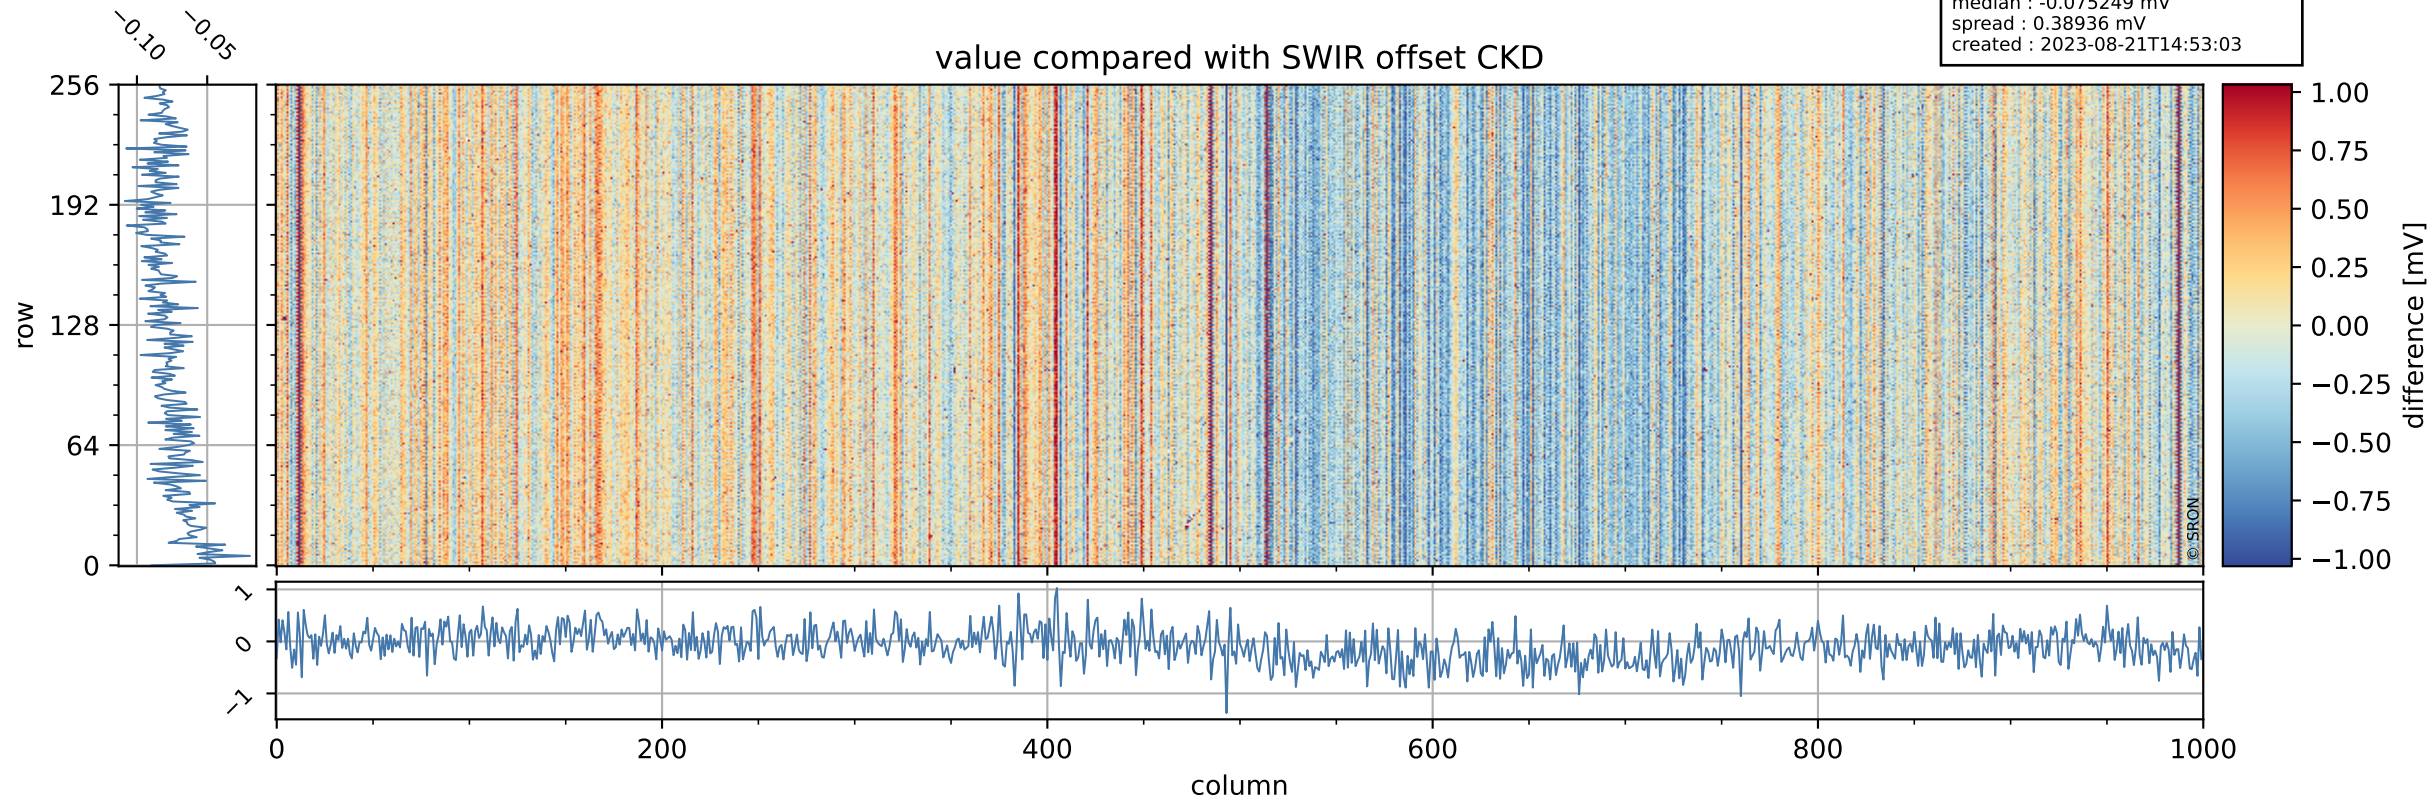

Tropomi SWIR offset (official)

orbits : 18 in [17047, 17092]
coverage : 2021-01-27 / 2021-01-30
median : 0.52594 V
spread : 0.035911 V
created : 2023-08-21T14:53:03

value detector map

Tropomi SWIR offset (official)

orbits : 18 in [17047, 17092]
coverage : 2021-01-27 / 2021-01-30
median : 28.753 μV
spread : 14.509 μV
created : 2023-08-21T14:53:03

Tropomi SWIR offset (official)

orbits : 18 in [17047, 17092]
coverage : 2021-01-27 / 2021-01-30
median : -0.075249 mV
spread : 0.38936 mV
created : 2023-08-21T14:53:03

value compared with SWIR offset CKD

Tropomi SWIR offset (official) ground-tracks of Sentinel-5P

orbits : 18 in [17047, 17092]
coverage : 2021-01-27 / 2021-01-30
created : 2023-08-21T14:53:04

Tropomi SWIR offset (official)

orbits : [2827, 17092]
coverage : 2018-04-30 / 2021-01-30
created : 2023-08-21T14:53:04

trend of detector median & temperatures