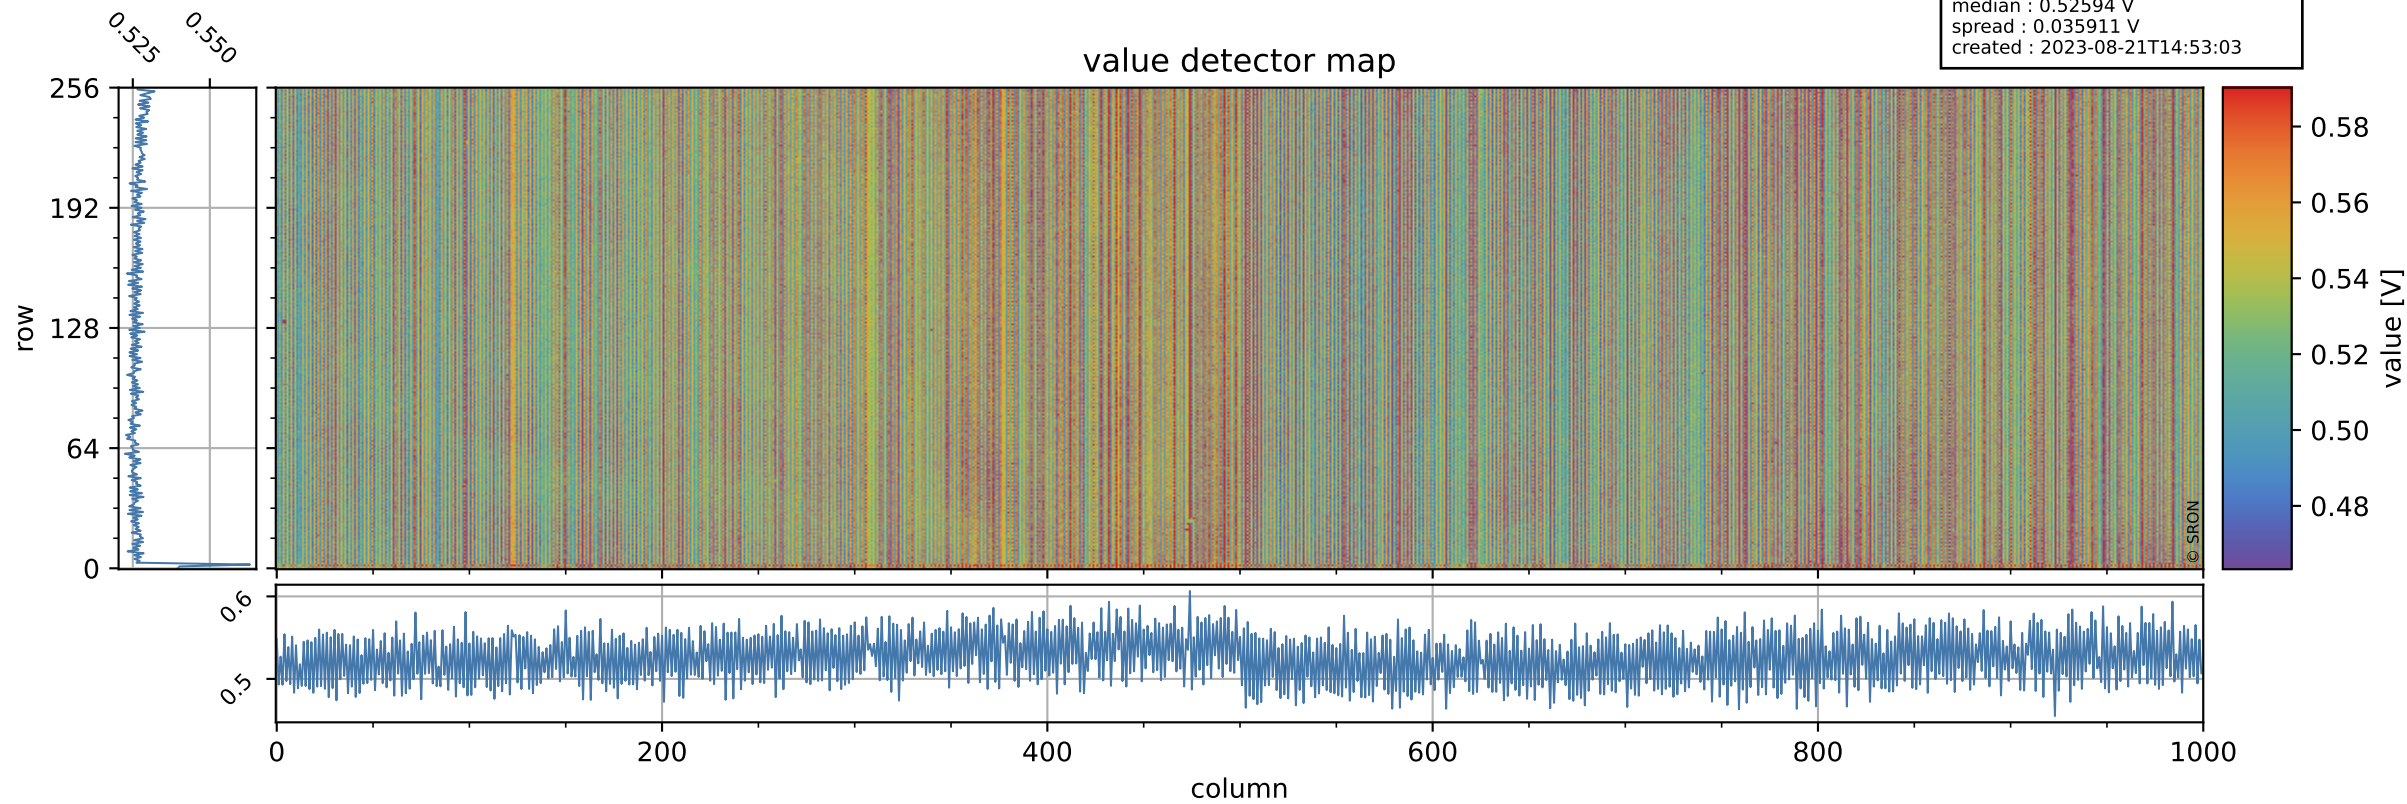

Tropomi SWIR offset (official)

orbits : 18 in [17047, 17092]
coverage : 2021-01-27 / 2021-01-30
median : 0.52594 V
spread : 0.035911 V
created : 2023-08-21T14:53:03

value detector map

Tropomi SWIR offset (official)

orbits : 18 in [17047, 17092]
coverage : 2021-01-27 / 2021-01-30
median : 28.753 μV
spread : 14.509 μV
created : 2023-08-21T14:53:03

Tropomi SWIR offset (official)

orbits : 18 in [17047, 17092]
coverage : 2021-01-27 / 2021-01-30
median : -0.075249 mV
spread : 0.38936 mV
created : 2023-08-21T14:53:03

value compared with SWIR offset CKD

Tropomi SWIR offset (official) ground-tracks of Sentinel-5P

orbits : 18 in [17047, 17092]
coverage : 2021-01-27 / 2021-01-30
created : 2023-08-21T14:53:04

Tropomi SWIR offset (official)

orbits : [2827, 17092]
coverage : 2018-04-30 / 2021-01-30
created : 2023-08-21T14:53:04

trend of detector median & temperatures