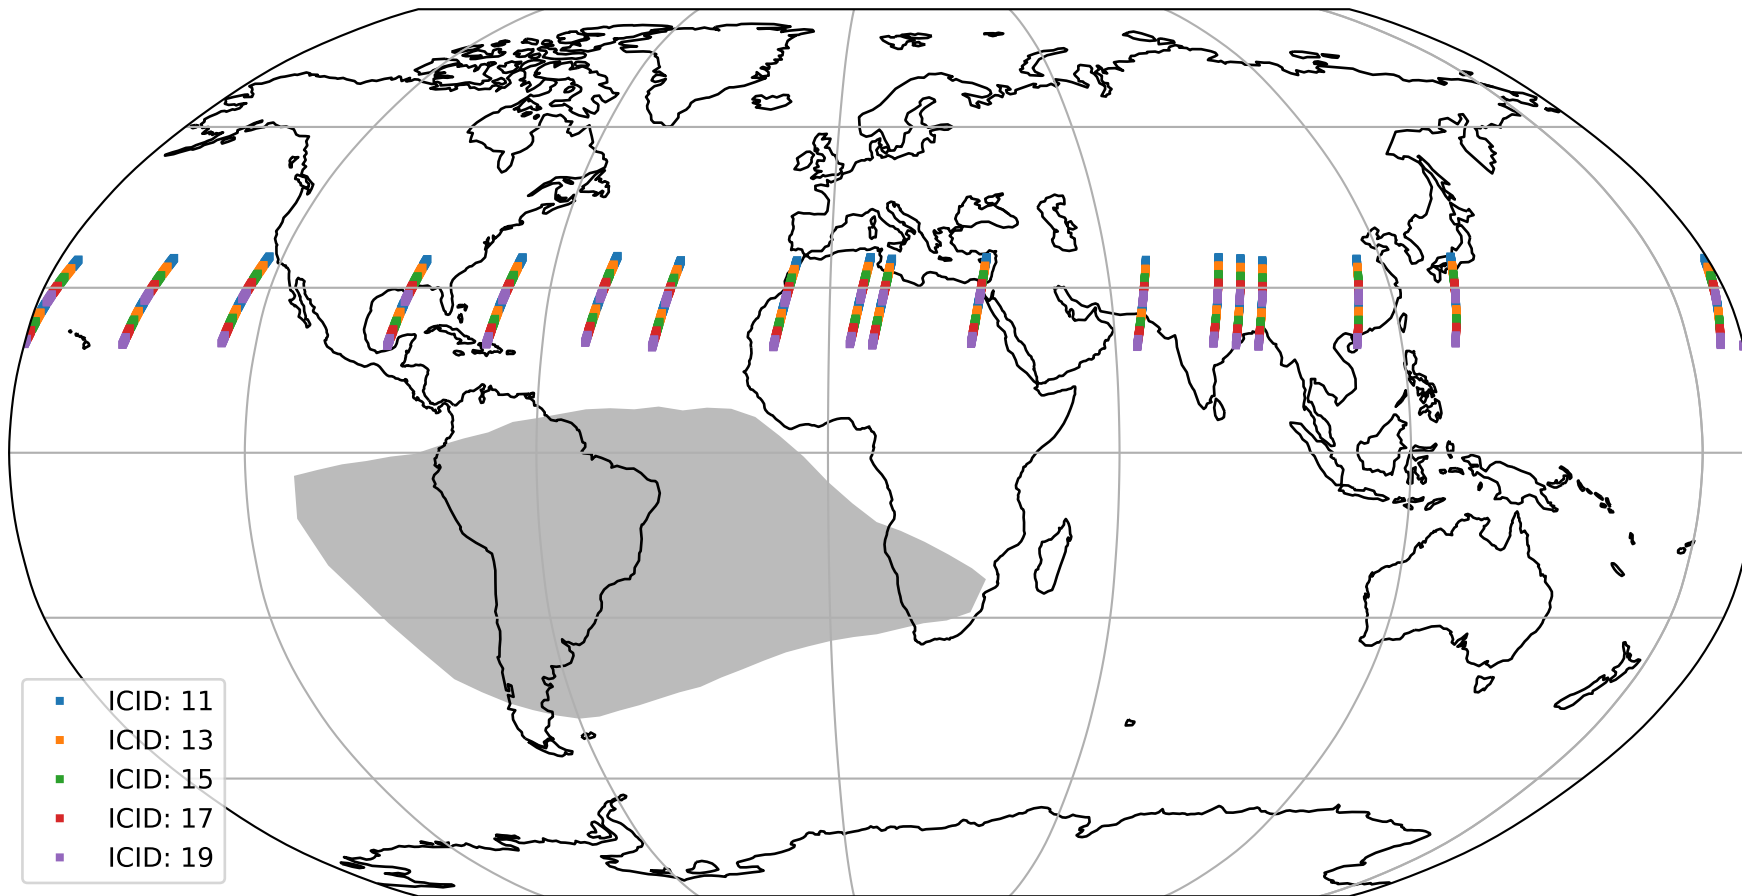

Tropomi SWIR offset (official)

orbits : 18 in [17047, 17092]
coverage : 2021-01-27 / 2021-01-30
median : 0.52594 V
spread : 0.035911 V
created : 2023-08-21T14:53:03

value detector map

Tropomi SWIR offset (official)

orbits : 18 in [17047, 17092]
coverage : 2021-01-27 / 2021-01-30
median : 28.753 μV
spread : 14.509 μV
created : 2023-08-21T14:53:03

Tropomi SWIR offset (official)

orbits : 18 in [17047, 17092]
coverage : 2021-01-27 / 2021-01-30
median : -0.075249 mV
spread : 0.38936 mV
created : 2023-08-21T14:53:03

value compared with SWIR offset CKD

Tropomi SWIR offset (official) ground-tracks of Sentinel-5P

orbits : 18 in [17047, 17092]
coverage : 2021-01-27 / 2021-01-30
created : 2023-08-21T14:53:04

Tropomi SWIR offset (official)

orbits : [2827, 17092]
coverage : 2018-04-30 / 2021-01-30
created : 2023-08-21T14:53:04

trend of detector median & temperatures