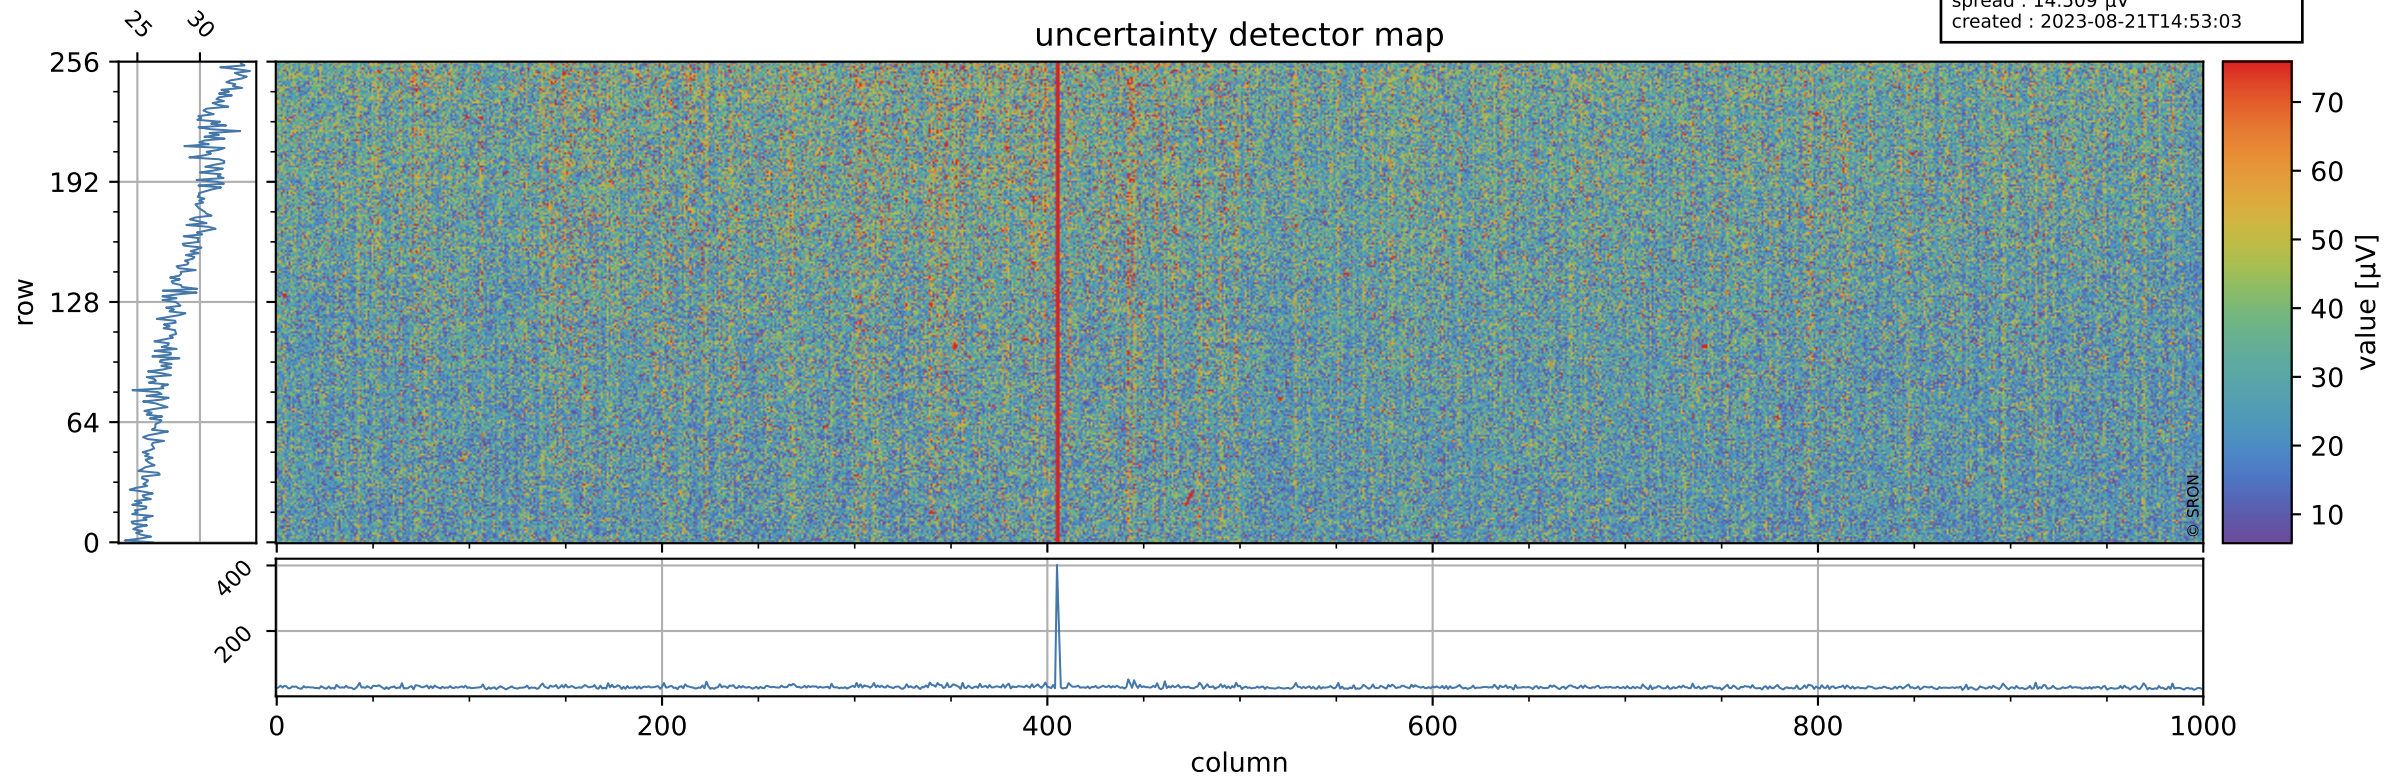

Tropomi SWIR offset (official)

orbits : 18 in [17047, 17092]
coverage : 2021-01-27 / 2021-01-30
median : 0.52594 V
spread : 0.035911 V
created : 2023-08-21T14:53:03

value detector map

Tropomi SWIR offset (official)

orbits : 18 in [17047, 17092]
coverage : 2021-01-27 / 2021-01-30
median : 28.753 μV
spread : 14.509 μV
created : 2023-08-21T14:53:03

Tropomi SWIR offset (official)

orbits : 18 in [17047, 17092]
coverage : 2021-01-27 / 2021-01-30
median : -0.075249 mV
spread : 0.38936 mV
created : 2023-08-21T14:53:03

value compared with SWIR offset CKD

Tropomi SWIR offset (official) ground-tracks of Sentinel-5P

orbits : 18 in [17047, 17092]
coverage : 2021-01-27 / 2021-01-30
created : 2023-08-21T14:53:04

Tropomi SWIR offset (official)

orbits : [2827, 17092]
coverage : 2018-04-30 / 2021-01-30
created : 2023-08-21T14:53:04

trend of detector median & temperatures