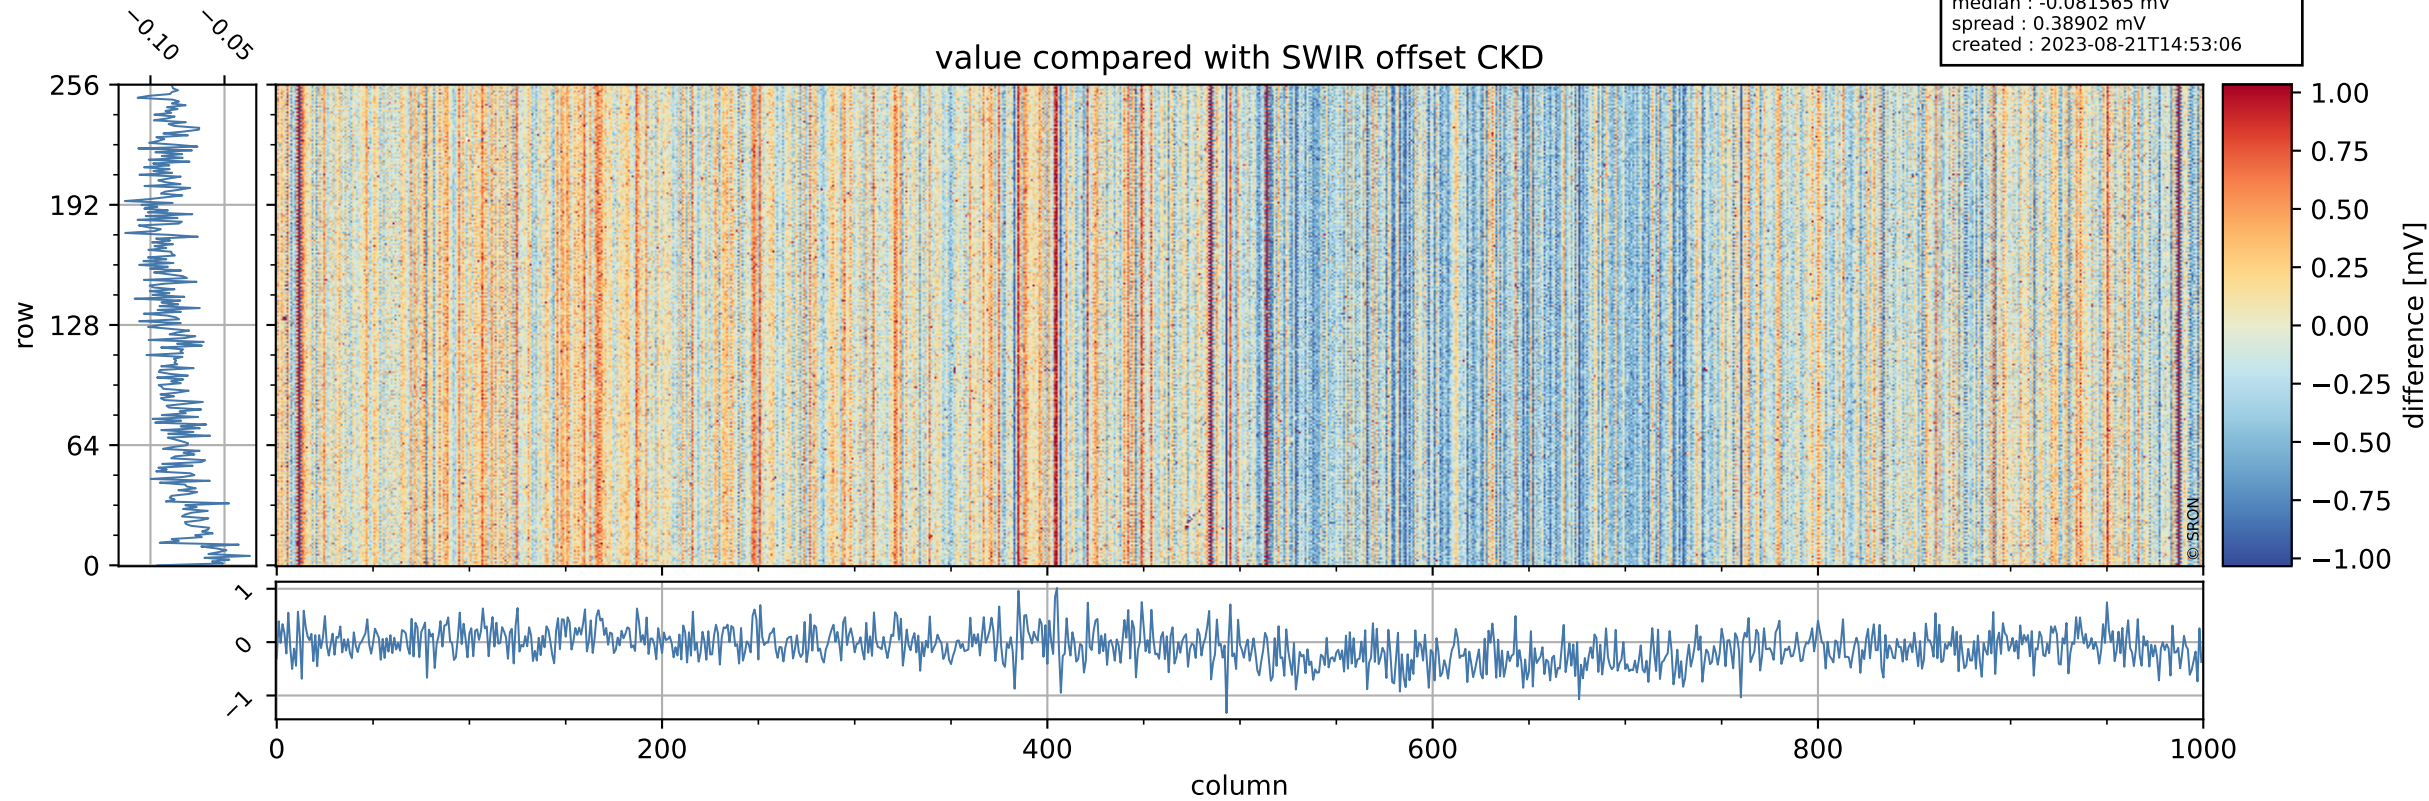

Tropomi SWIR offset (official)

orbits : 19 in [17062, 17107]
coverage : 2021-01-28 / 2021-01-31
median : 0.52593 V
spread : 0.035909 V
created : 2023-08-21T14:53:05

value detector map

Tropomi SWIR offset (official)

orbits : 19 in [17062, 17107]
coverage : 2021-01-28 / 2021-01-31
median : 27.638 μV
spread : 14.13 μV
created : 2023-08-21T14:53:06

Tropomi SWIR offset (official)

orbits : 19 in [17062, 17107]
coverage : 2021-01-28 / 2021-01-31
median : -0.081565 mV
spread : 0.38902 mV
created : 2023-08-21T14:53:06

value compared with SWIR offset CKD

Tropomi SWIR offset (official) ground-tracks of Sentinel-5P

orbits : 19 in [17062, 17107]
coverage : 2021-01-28 / 2021-01-31
created : 2023-08-21T14:53:07

Tropomi SWIR offset (official)

orbits : [2827, 17107]
coverage : 2018-04-30 / 2021-01-31
created : 2023-08-21T14:53:08

trend of detector median & temperatures