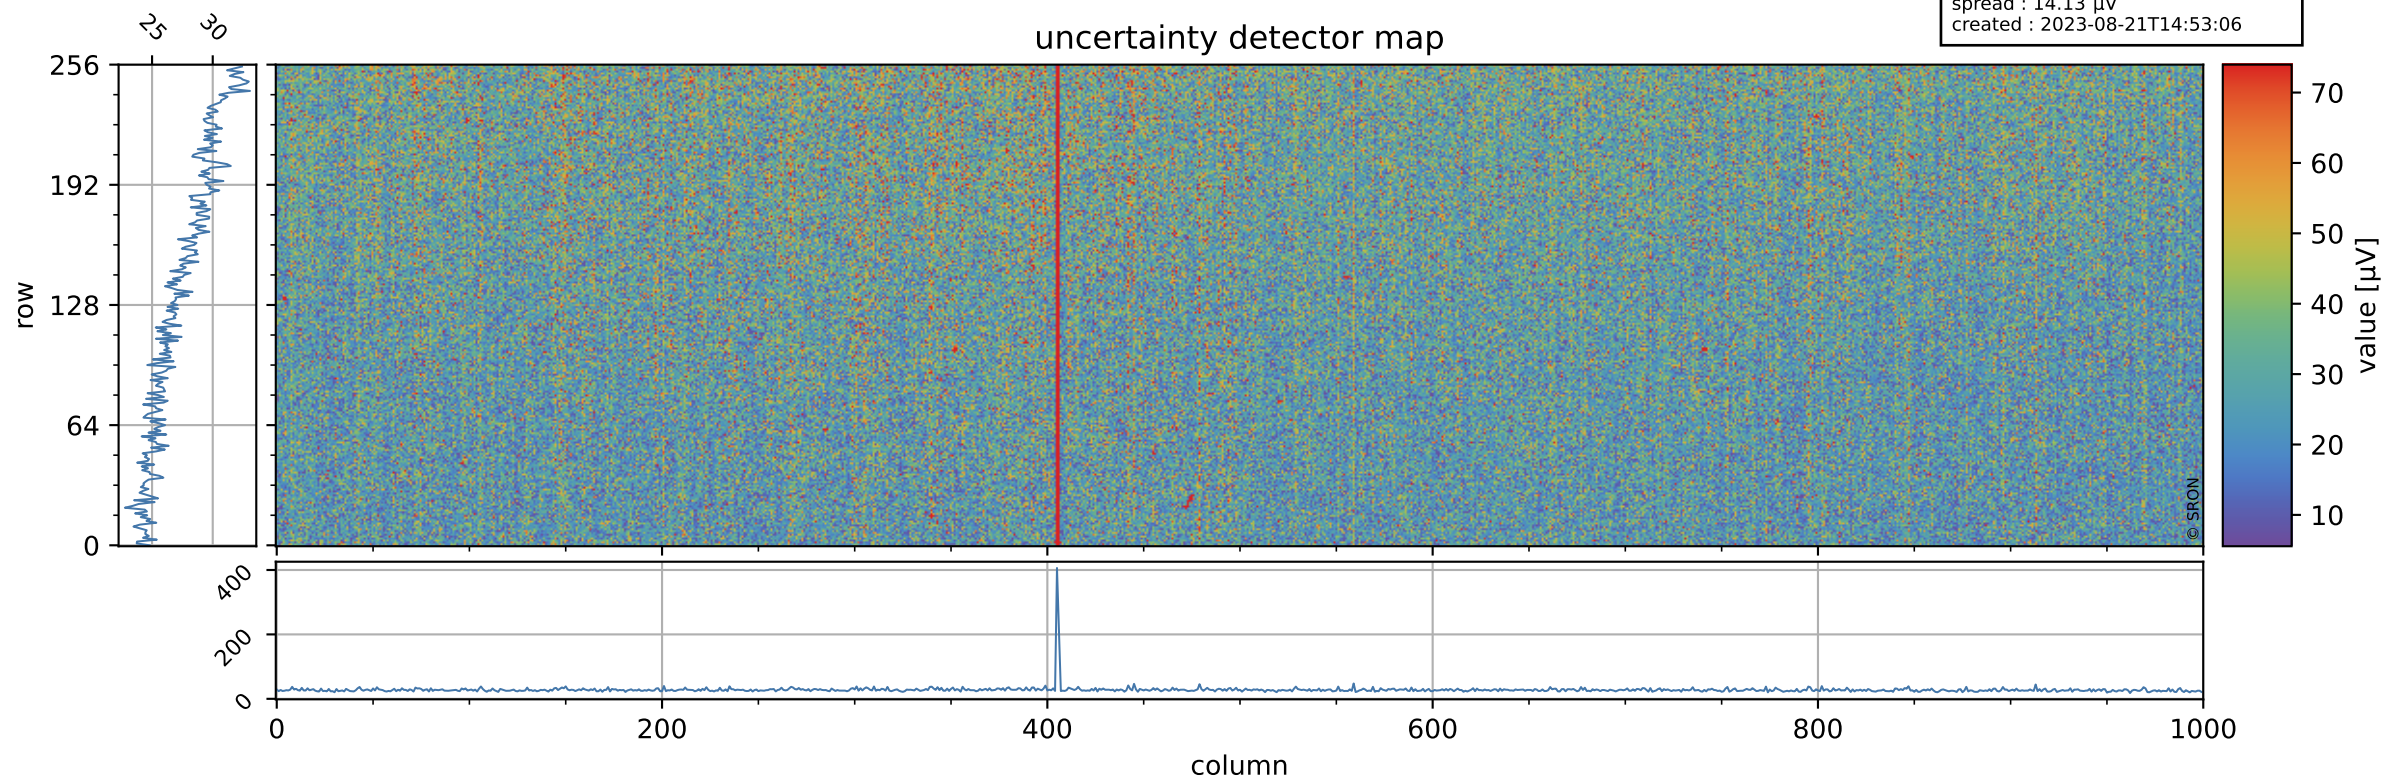

Tropomi SWIR offset (official)

orbits : 19 in [17062, 17107]
coverage : 2021-01-28 / 2021-01-31
median : 0.52593 V
spread : 0.035909 V
created : 2023-08-21T14:53:05

value detector map

Tropomi SWIR offset (official)

orbits : 19 in [17062, 17107]
coverage : 2021-01-28 / 2021-01-31
median : 27.638 μV
spread : 14.13 μV
created : 2023-08-21T14:53:06

Tropomi SWIR offset (official)

orbits : 19 in [17062, 17107]
coverage : 2021-01-28 / 2021-01-31
median : -0.081565 mV
spread : 0.38902 mV
created : 2023-08-21T14:53:06

value compared with SWIR offset CKD

Tropomi SWIR offset (official) ground-tracks of Sentinel-5P

orbits : 19 in [17062, 17107]
coverage : 2021-01-28 / 2021-01-31
created : 2023-08-21T14:53:07

Tropomi SWIR offset (official)

orbits : [2827, 17107]
coverage : 2018-04-30 / 2021-01-31
created : 2023-08-21T14:53:08

trend of detector median & temperatures