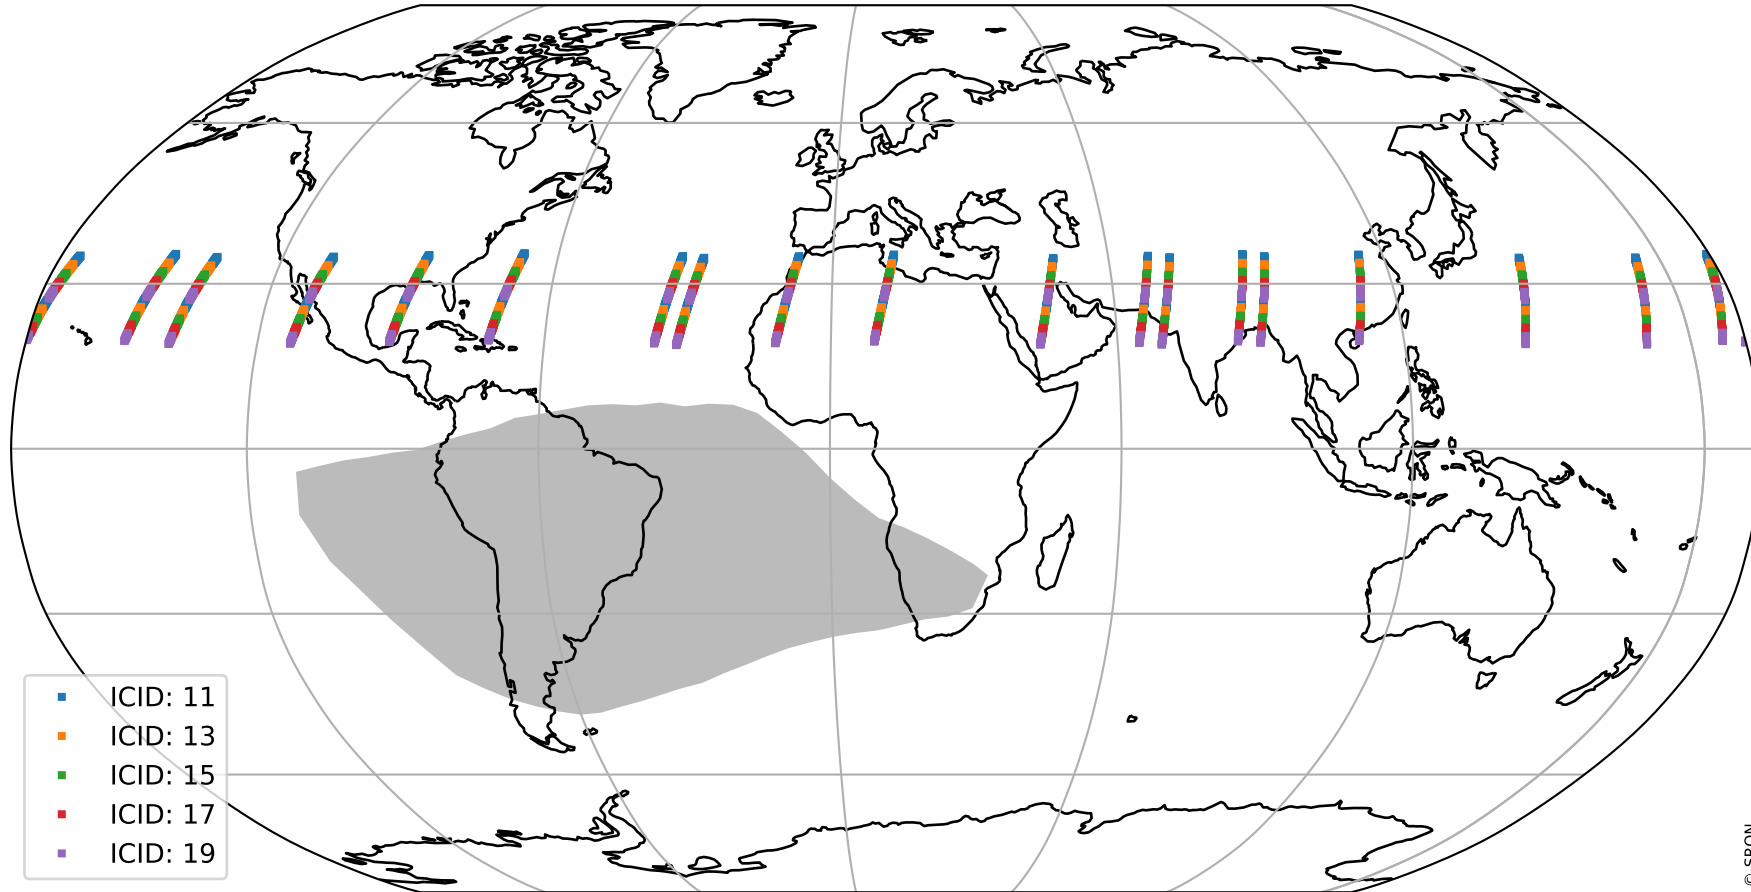

Tropomi SWIR offset (official)

orbits : 19 in [17062, 17107]
coverage : 2021-01-28 / 2021-01-31
median : 0.52593 V
spread : 0.035909 V
created : 2023-08-21T14:53:05

value detector map

Tropomi SWIR offset (official)

orbits : 19 in [17062, 17107]
coverage : 2021-01-28 / 2021-01-31
median : 27.638 μV
spread : 14.13 μV
created : 2023-08-21T14:53:06

Tropomi SWIR offset (official)

orbits : 19 in [17062, 17107]
coverage : 2021-01-28 / 2021-01-31
median : -0.081565 mV
spread : 0.38902 mV
created : 2023-08-21T14:53:06

value compared with SWIR offset CKD

Tropomi SWIR offset (official) ground-tracks of Sentinel-5P

orbits : 19 in [17062, 17107]
coverage : 2021-01-28 / 2021-01-31
created : 2023-08-21T14:53:07

Tropomi SWIR offset (official)

orbits : [2827, 17107]
coverage : 2018-04-30 / 2021-01-31
created : 2023-08-21T14:53:08

trend of detector median & temperatures