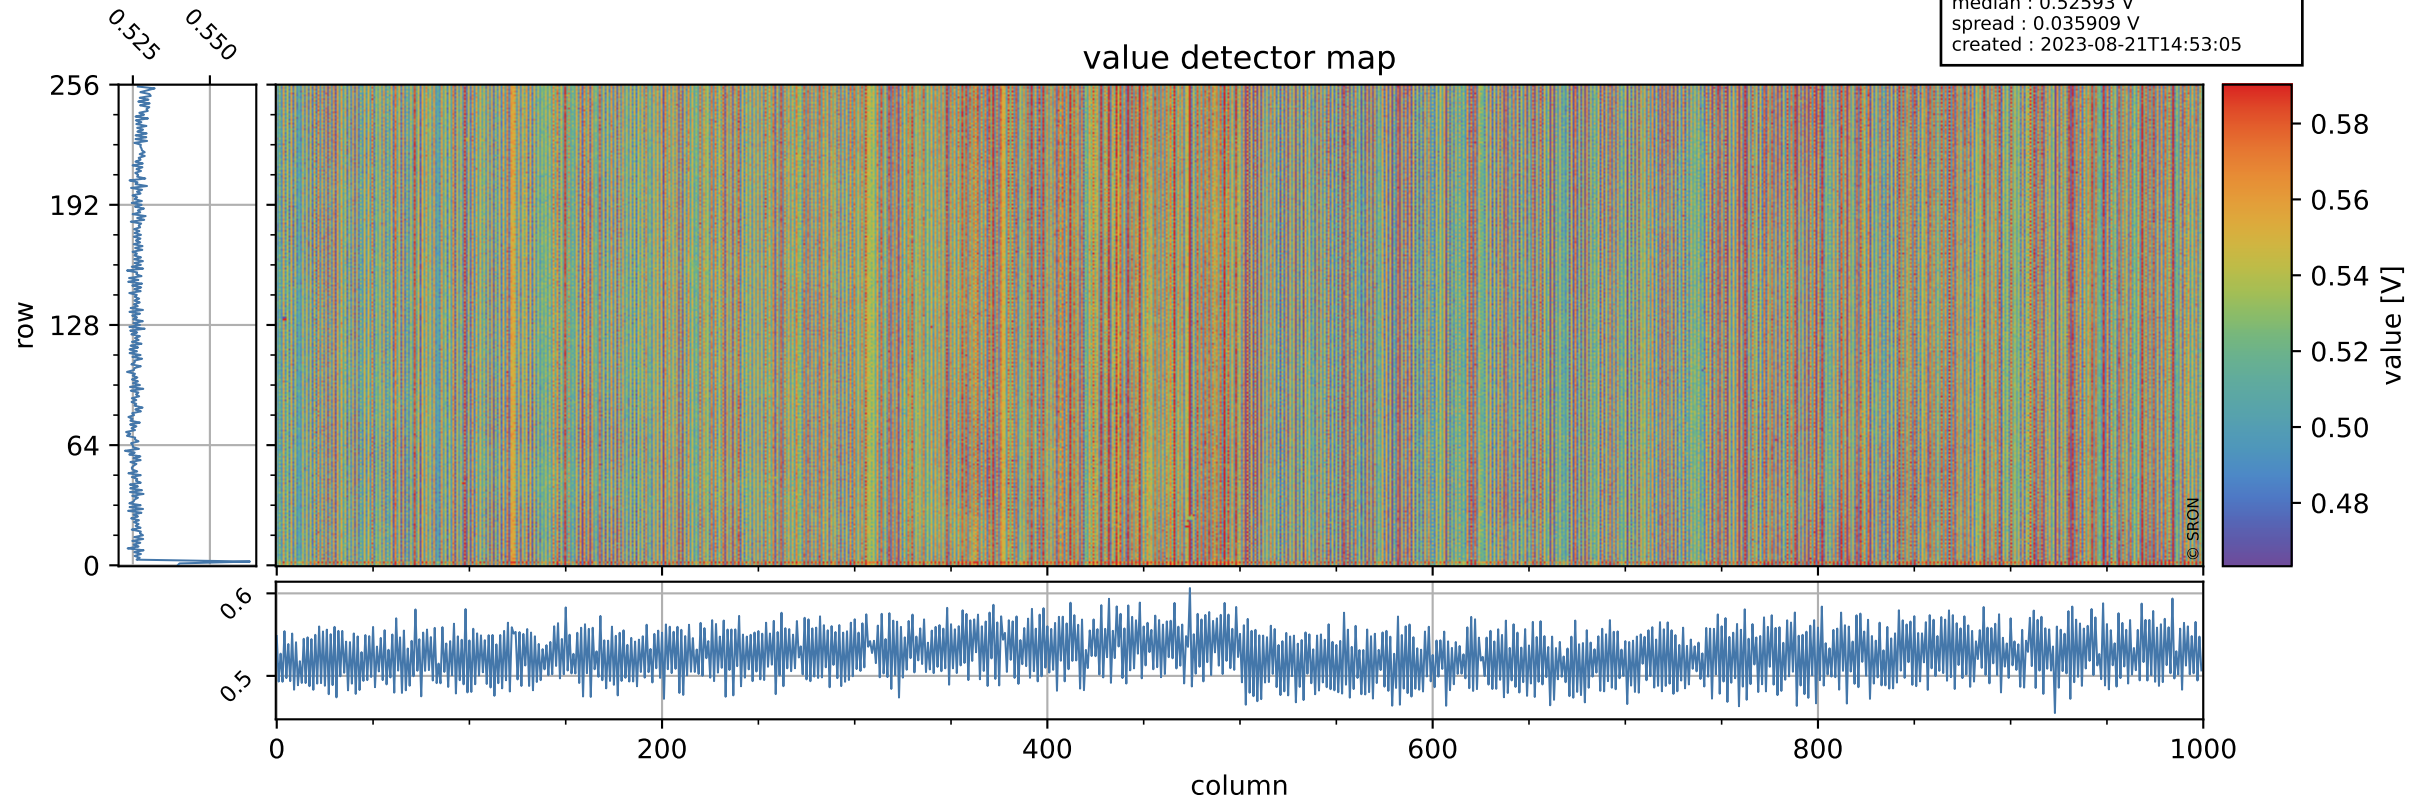

Tropomi SWIR offset (official)

orbits : 19 in [17062, 17107]
coverage : 2021-01-28 / 2021-01-31
median : 0.52593 V
spread : 0.035909 V
created : 2023-08-21T14:53:05

value detector map

Tropomi SWIR offset (official)

orbits : 19 in [17062, 17107]
coverage : 2021-01-28 / 2021-01-31
median : 27.638 μV
spread : 14.13 μV
created : 2023-08-21T14:53:06

Tropomi SWIR offset (official)

orbits : 19 in [17062, 17107]
coverage : 2021-01-28 / 2021-01-31
median : -0.081565 mV
spread : 0.38902 mV
created : 2023-08-21T14:53:06

value compared with SWIR offset CKD

Tropomi SWIR offset (official) ground-tracks of Sentinel-5P

orbits : 19 in [17062, 17107]
coverage : 2021-01-28 / 2021-01-31
created : 2023-08-21T14:53:07

Tropomi SWIR offset (official)

orbits : [2827, 17107]
coverage : 2018-04-30 / 2021-01-31
created : 2023-08-21T14:53:08

trend of detector median & temperatures