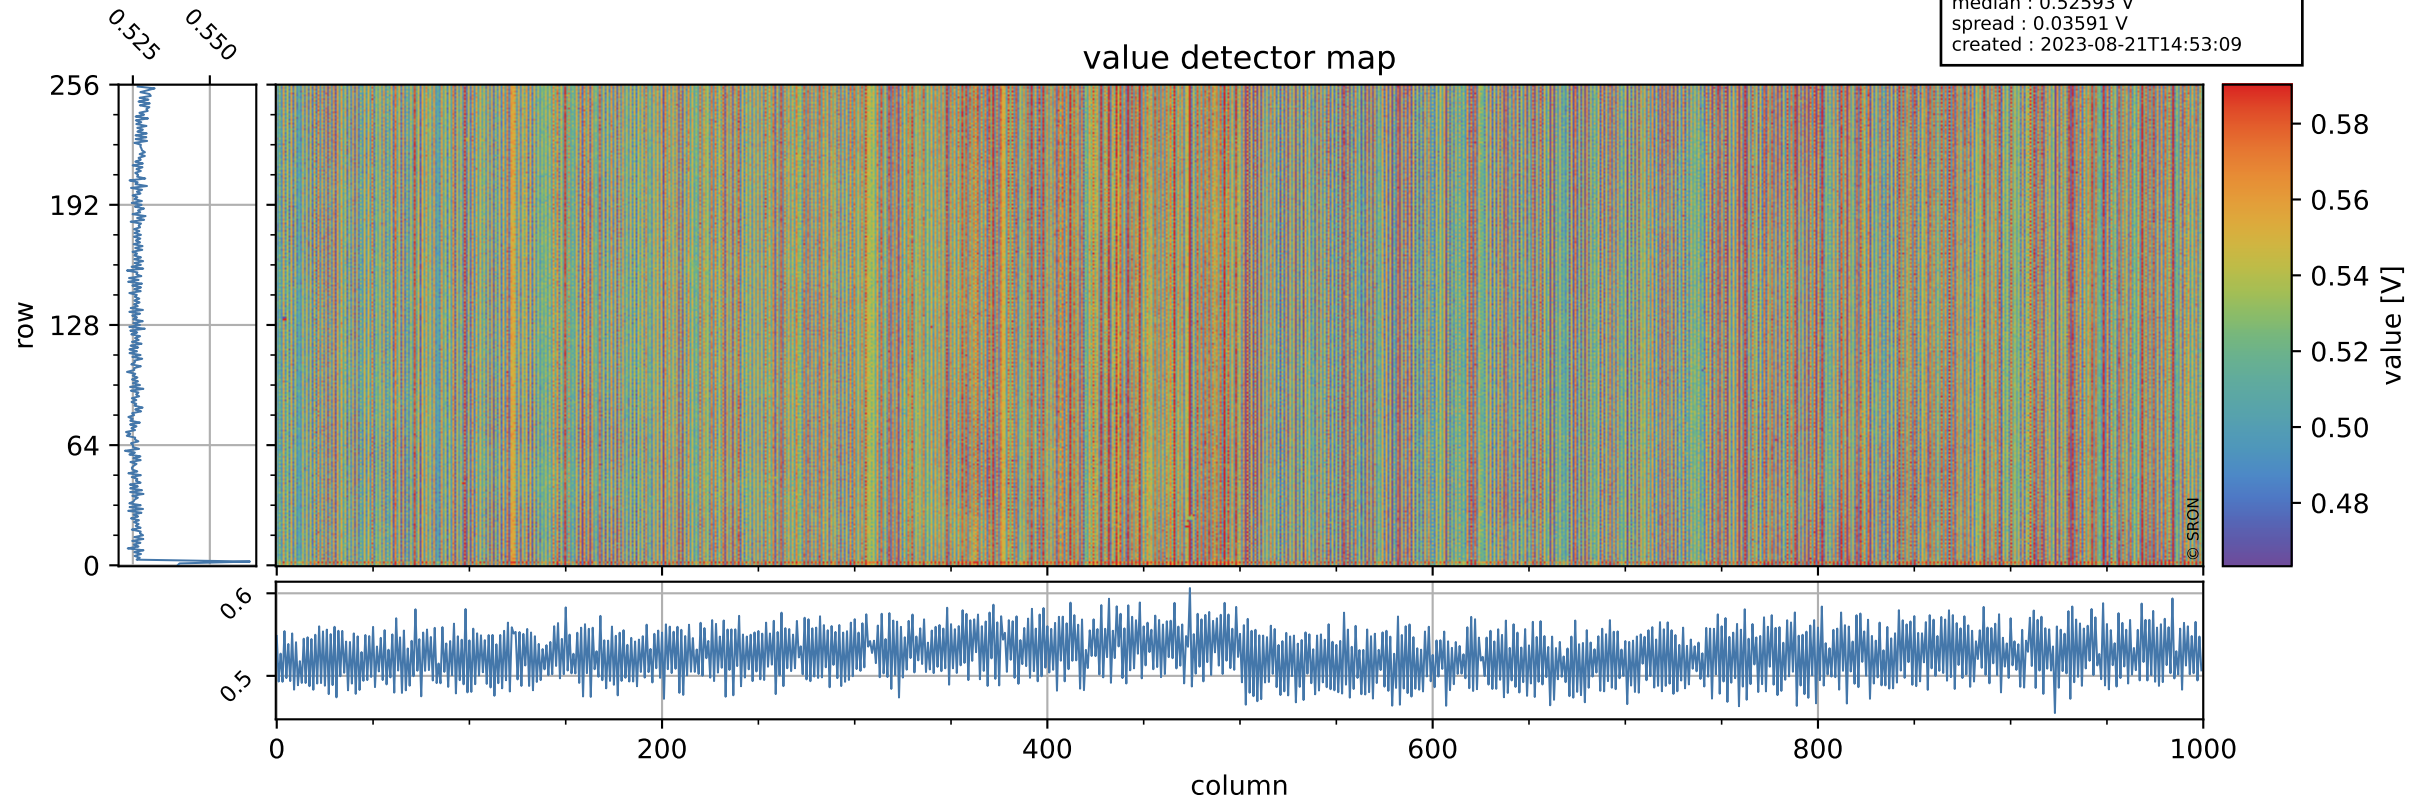

Tropomi SWIR offset (official)

orbits : 19 in [17077, 17122]
coverage : 2021-01-29 / 2021-02-01
median : 0.52593 V
spread : 0.03591 V
created : 2023-08-21T14:53:09

value detector map

Tropomi SWIR offset (official)

orbits : 19 in [17077, 17122]
coverage : 2021-01-29 / 2021-02-01
median : 27.187 μV
spread : 13.886 μV
created : 2023-08-21T14:53:09

Tropomi SWIR offset (official)

orbits : 19 in [17077, 17122]
coverage : 2021-01-29 / 2021-02-01
median : -0.078896 mV
spread : 0.39413 mV
created : 2023-08-21T14:53:10

value compared with SWIR offset CKD

Tropomi SWIR offset (official) ground-tracks of Sentinel-5P

orbits : 19 in [17077, 17122]
coverage : 2021-01-29 / 2021-02-01
created : 2023-08-21T14:53:10

Tropomi SWIR offset (official)

orbits : [2827, 17122]
coverage : 2018-04-30 / 2021-02-01
created : 2023-08-21T14:53:10

trend of detector median & temperatures