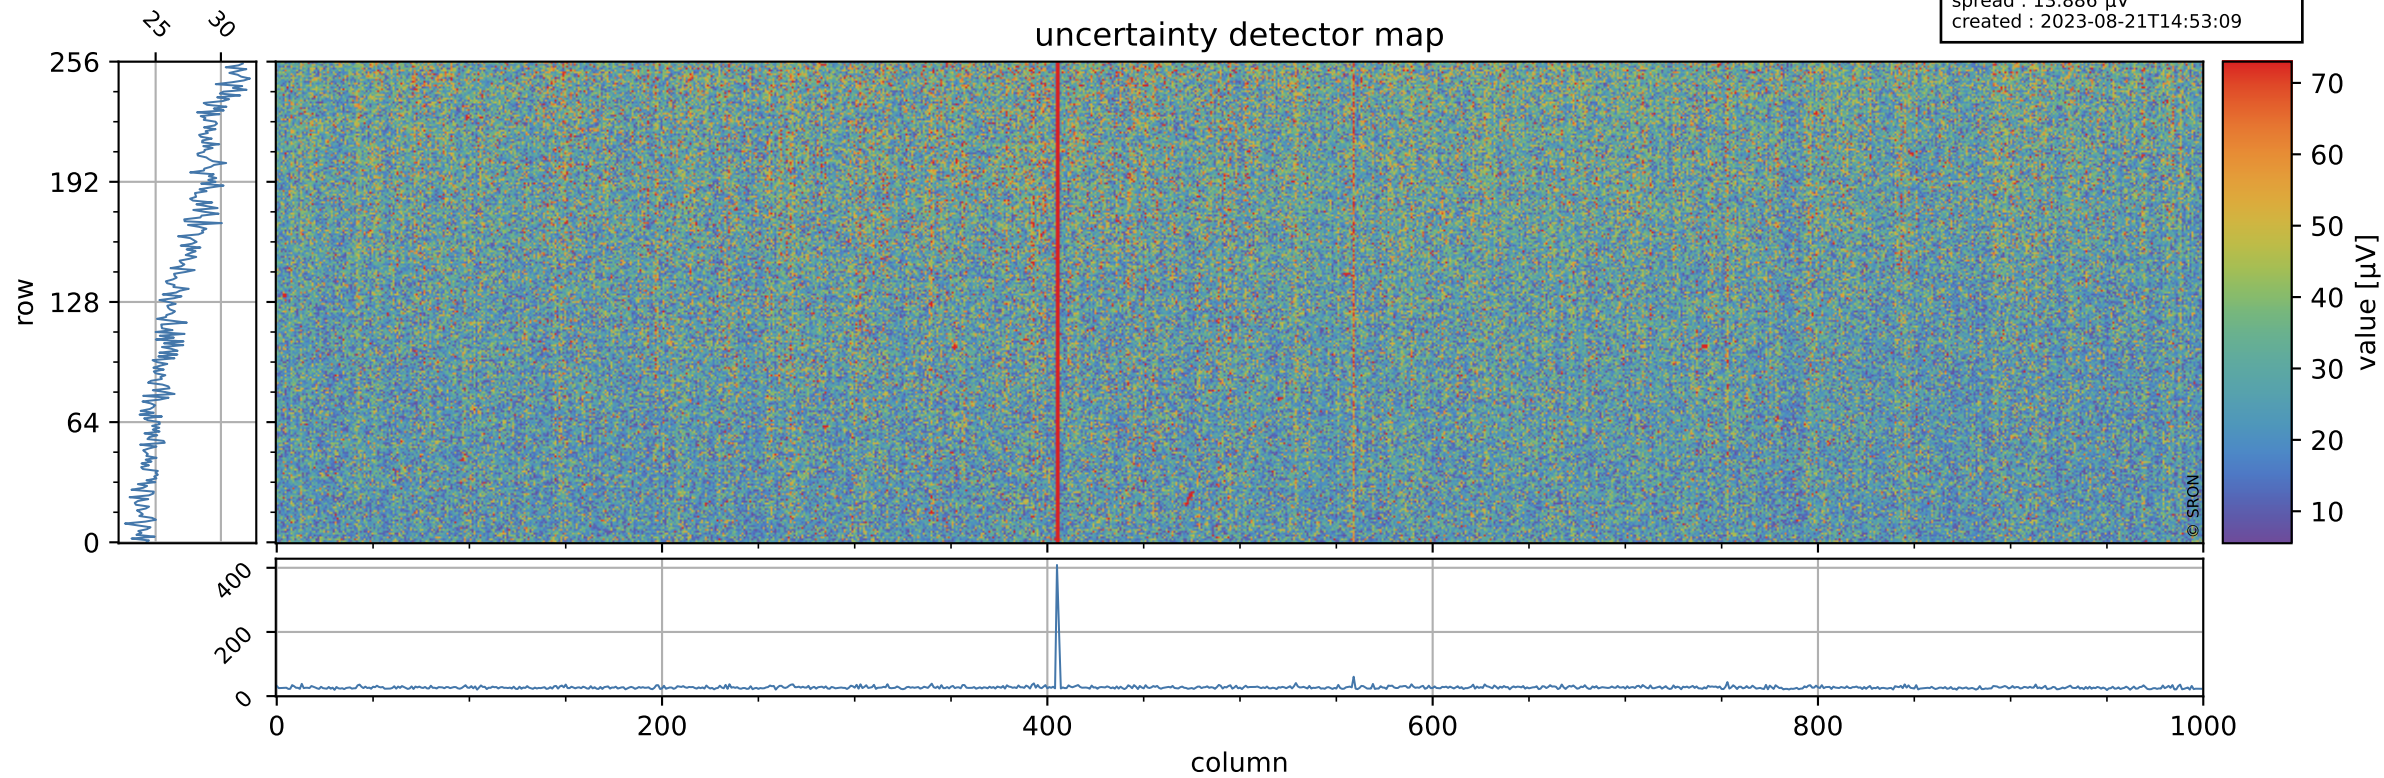

Tropomi SWIR offset (official)

orbits : 19 in [17077, 17122]
coverage : 2021-01-29 / 2021-02-01
median : 0.52593 V
spread : 0.03591 V
created : 2023-08-21T14:53:09

value detector map

Tropomi SWIR offset (official)

orbits : 19 in [17077, 17122]
coverage : 2021-01-29 / 2021-02-01
median : 27.187 μV
spread : 13.886 μV
created : 2023-08-21T14:53:09

Tropomi SWIR offset (official)

orbits : 19 in [17077, 17122]
coverage : 2021-01-29 / 2021-02-01
median : -0.078896 mV
spread : 0.39413 mV
created : 2023-08-21T14:53:10

value compared with SWIR offset CKD

Tropomi SWIR offset (official) ground-tracks of Sentinel-5P

orbits : 19 in [17077, 17122]
coverage : 2021-01-29 / 2021-02-01
created : 2023-08-21T14:53:10

Tropomi SWIR offset (official)

orbits : [2827, 17122]
coverage : 2018-04-30 / 2021-02-01
created : 2023-08-21T14:53:10

trend of detector median & temperatures