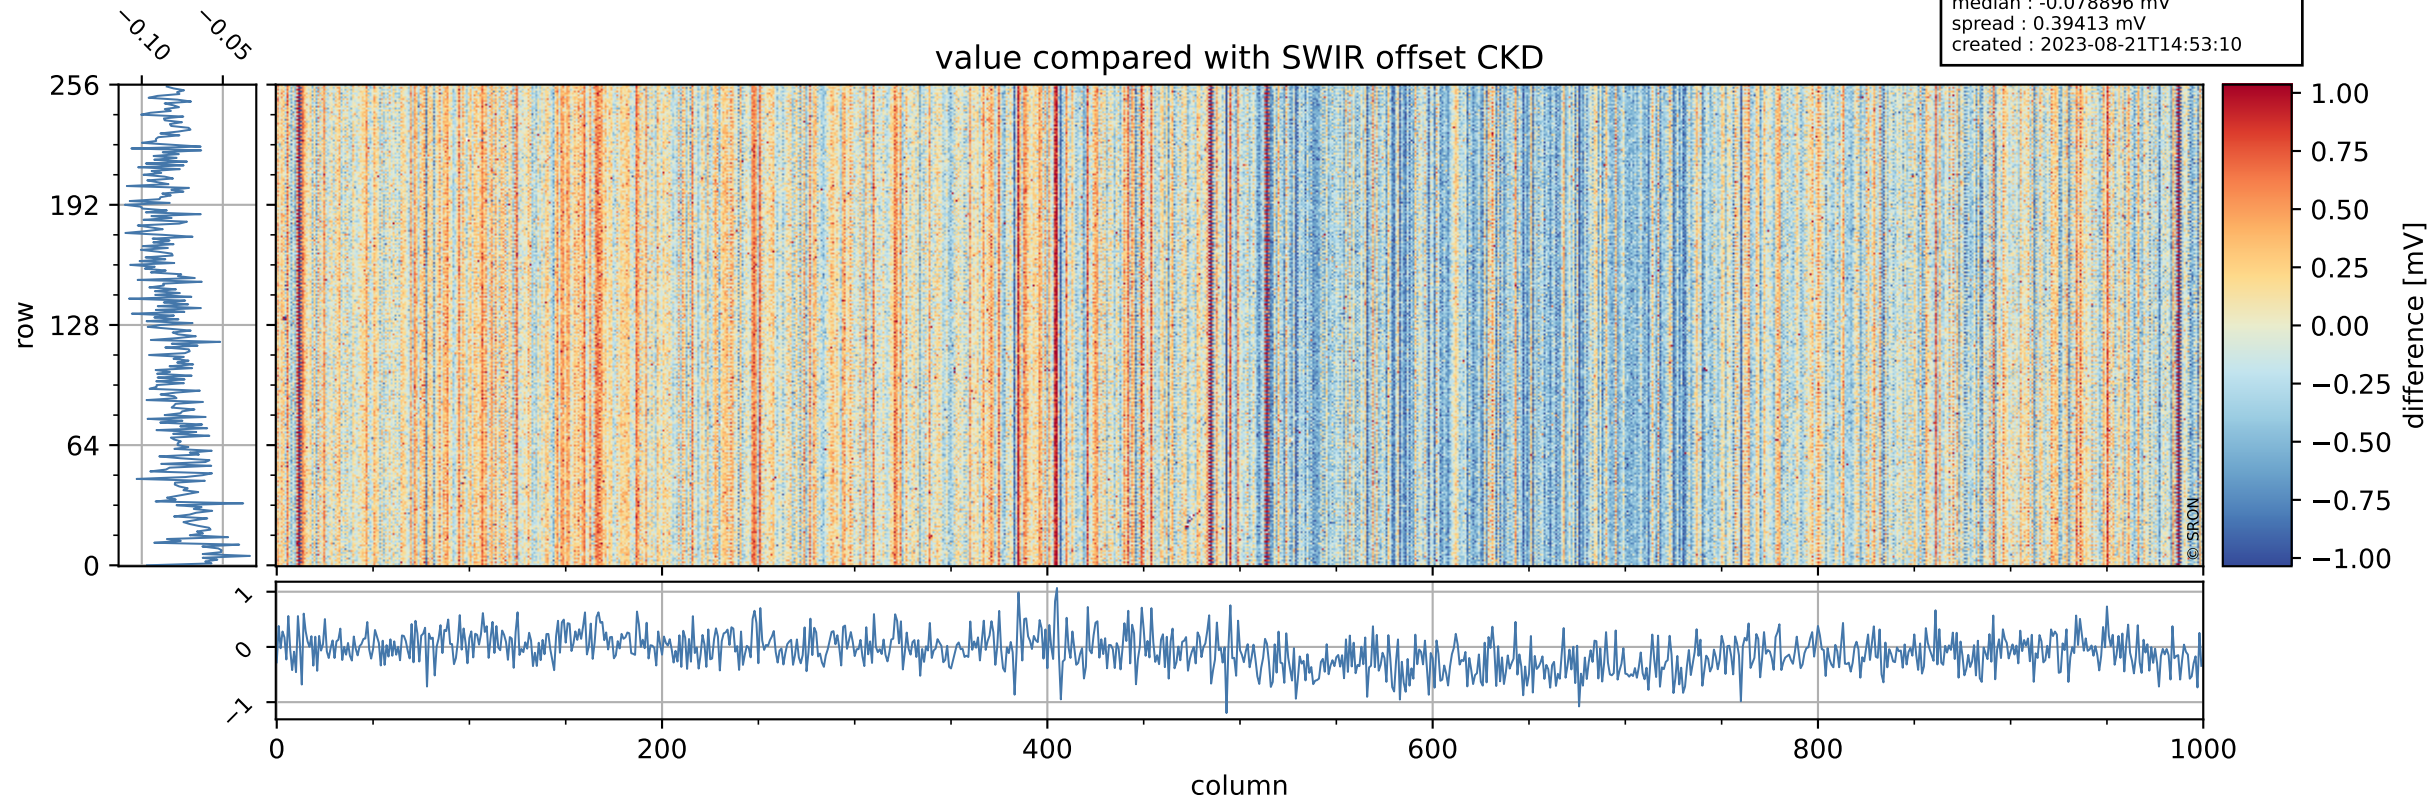

Tropomi SWIR offset (official)

orbits : 19 in [17077, 17122]
coverage : 2021-01-29 / 2021-02-01
median : 0.52593 V
spread : 0.03591 V
created : 2023-08-21T14:53:09

value detector map

Tropomi SWIR offset (official)

orbits : 19 in [17077, 17122]
coverage : 2021-01-29 / 2021-02-01
median : 27.187 μV
spread : 13.886 μV
created : 2023-08-21T14:53:09

Tropomi SWIR offset (official)

orbits : 19 in [17077, 17122]
coverage : 2021-01-29 / 2021-02-01
median : -0.078896 mV
spread : 0.39413 mV
created : 2023-08-21T14:53:10

value compared with SWIR offset CKD

Tropomi SWIR offset (official) ground-tracks of Sentinel-5P

orbits : 19 in [17077, 17122]
coverage : 2021-01-29 / 2021-02-01
created : 2023-08-21T14:53:10

Tropomi SWIR offset (official)

orbits : [2827, 17122]
coverage : 2018-04-30 / 2021-02-01
created : 2023-08-21T14:53:10

trend of detector median & temperatures