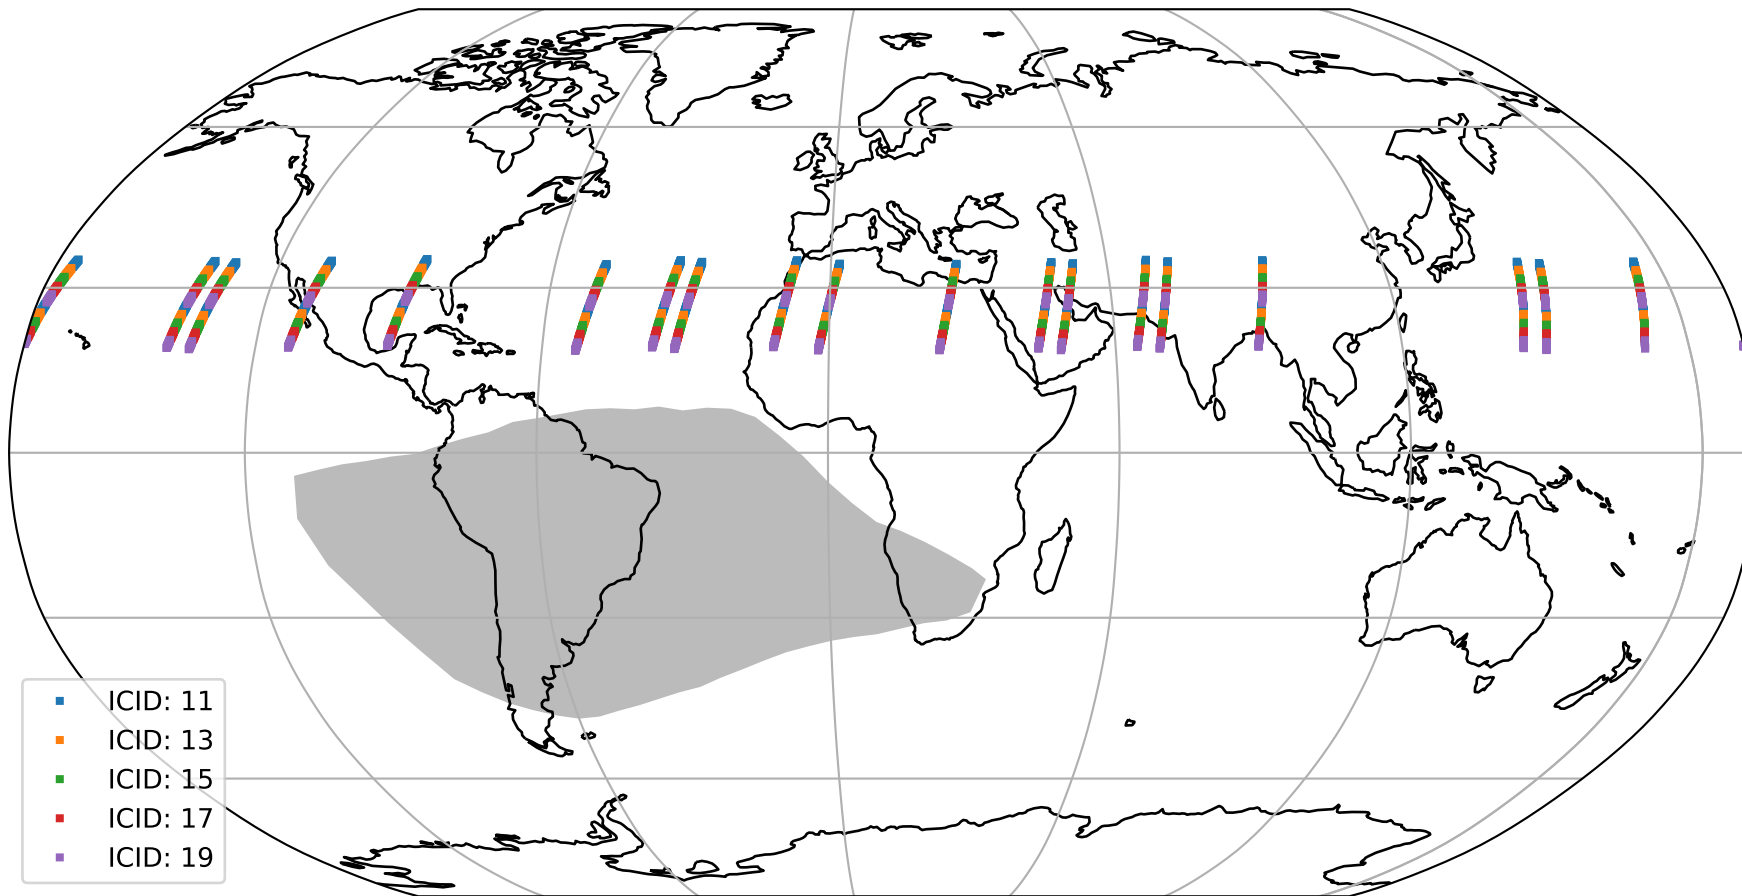

Tropomi SWIR offset (official)

orbits : 19 in [17077, 17122]
coverage : 2021-01-29 / 2021-02-01
median : 0.52593 V
spread : 0.03591 V
created : 2023-08-21T14:53:09

value detector map

Tropomi SWIR offset (official)

orbits : 19 in [17077, 17122]
coverage : 2021-01-29 / 2021-02-01
median : 27.187 μV
spread : 13.886 μV
created : 2023-08-21T14:53:09

Tropomi SWIR offset (official)

orbits : 19 in [17077, 17122]
coverage : 2021-01-29 / 2021-02-01
median : -0.078896 mV
spread : 0.39413 mV
created : 2023-08-21T14:53:10

value compared with SWIR offset CKD

Tropomi SWIR offset (official) ground-tracks of Sentinel-5P

orbits : 19 in [17077, 17122]
coverage : 2021-01-29 / 2021-02-01
created : 2023-08-21T14:53:10

Tropomi SWIR offset (official)

orbits : [2827, 17122]
coverage : 2018-04-30 / 2021-02-01
created : 2023-08-21T14:53:10

trend of detector median & temperatures