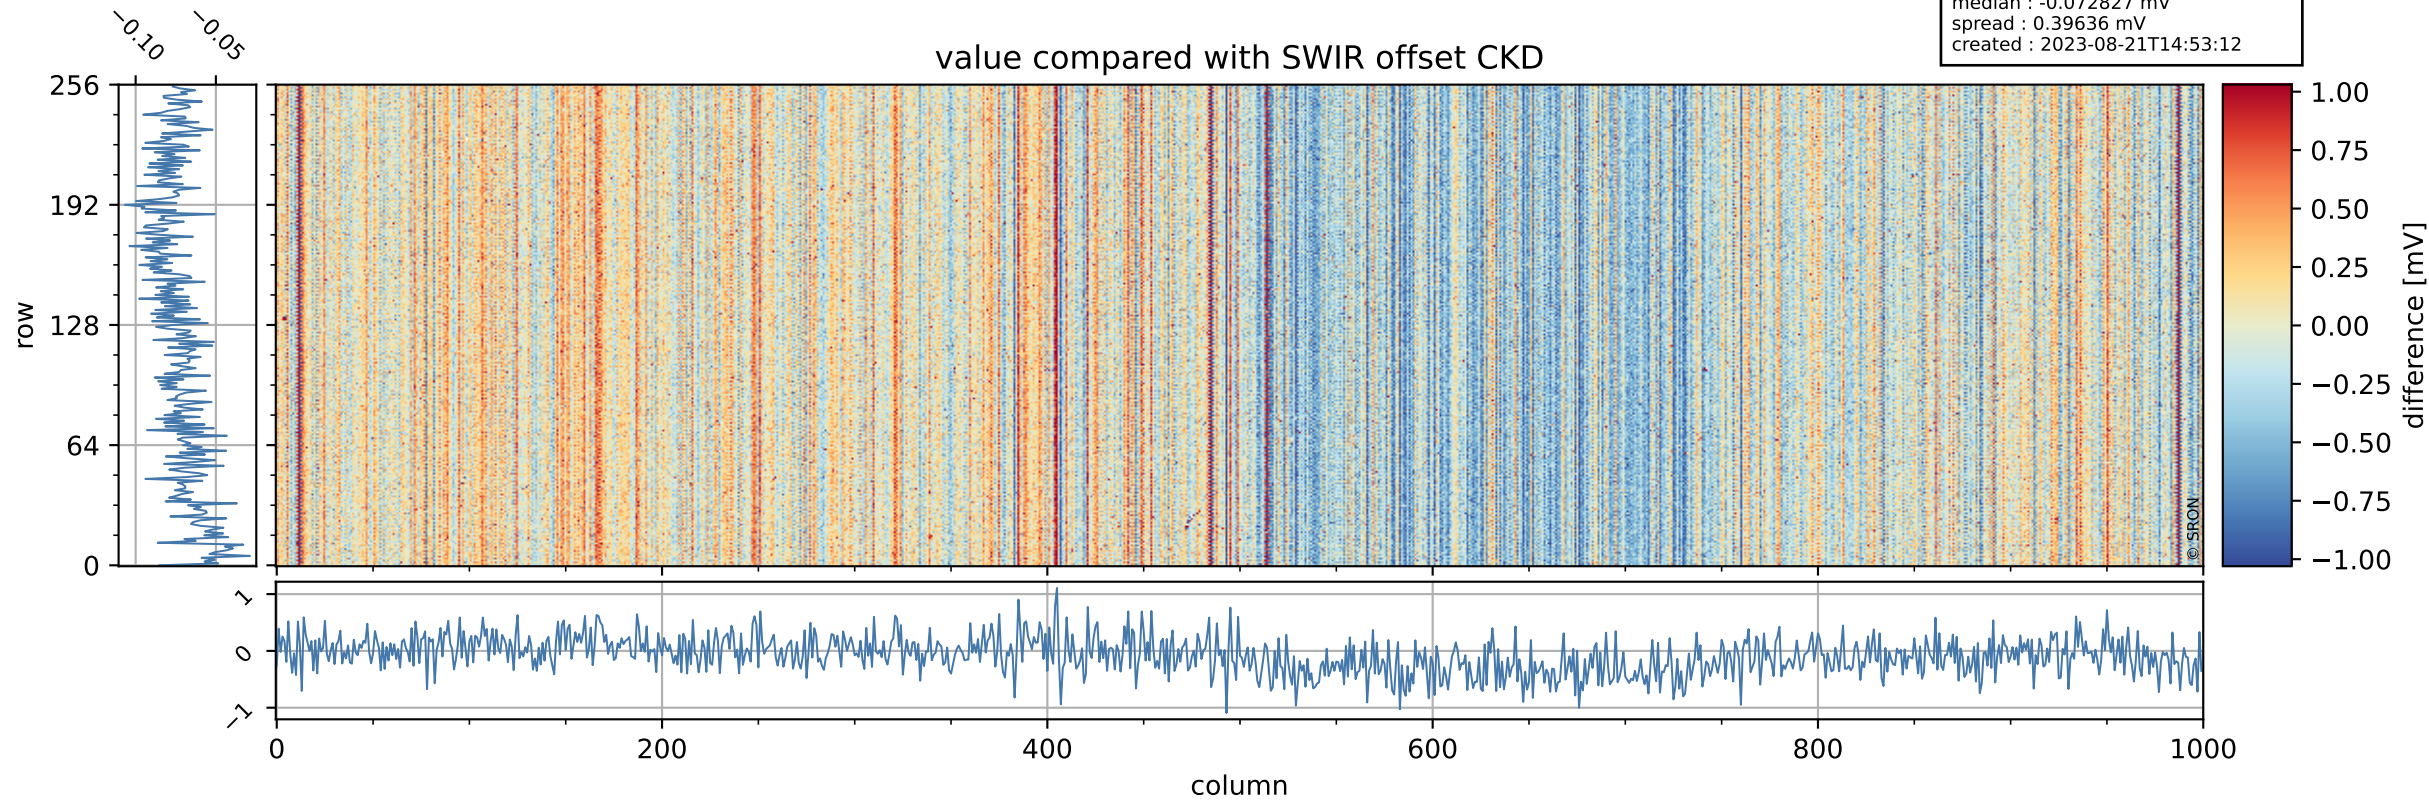

Tropomi SWIR offset (official)

orbits : 20 in [17092, 17137]
coverage : 2021-01-30 / 2021-02-02
median : 0.52594 V
spread : 0.035911 V
created : 2023-08-21T14:53:12

value detector map

Tropomi SWIR offset (official)

orbits : 20 in [17092, 17137]
coverage : 2021-01-30 / 2021-02-02
median : 26.697 μV
spread : 13.665 μV
created : 2023-08-21T14:53:12

Tropomi SWIR offset (official)

orbits : 20 in [17092, 17137]
coverage : 2021-01-30 / 2021-02-02
median : -0.072827 mV
spread : 0.39636 mV
created : 2023-08-21T14:53:12

value compared with SWIR offset CKD

Tropomi SWIR offset (official) ground-tracks of Sentinel-5P

orbits : 20 in [17092, 17137]
coverage : 2021-01-30 / 2021-02-02
created : 2023-08-21T14:53:13

Tropomi SWIR offset (official)

orbits : [2827, 17137]
coverage : 2018-04-30 / 2021-02-02
created : 2023-08-21T14:53:13

trend of detector median & temperatures