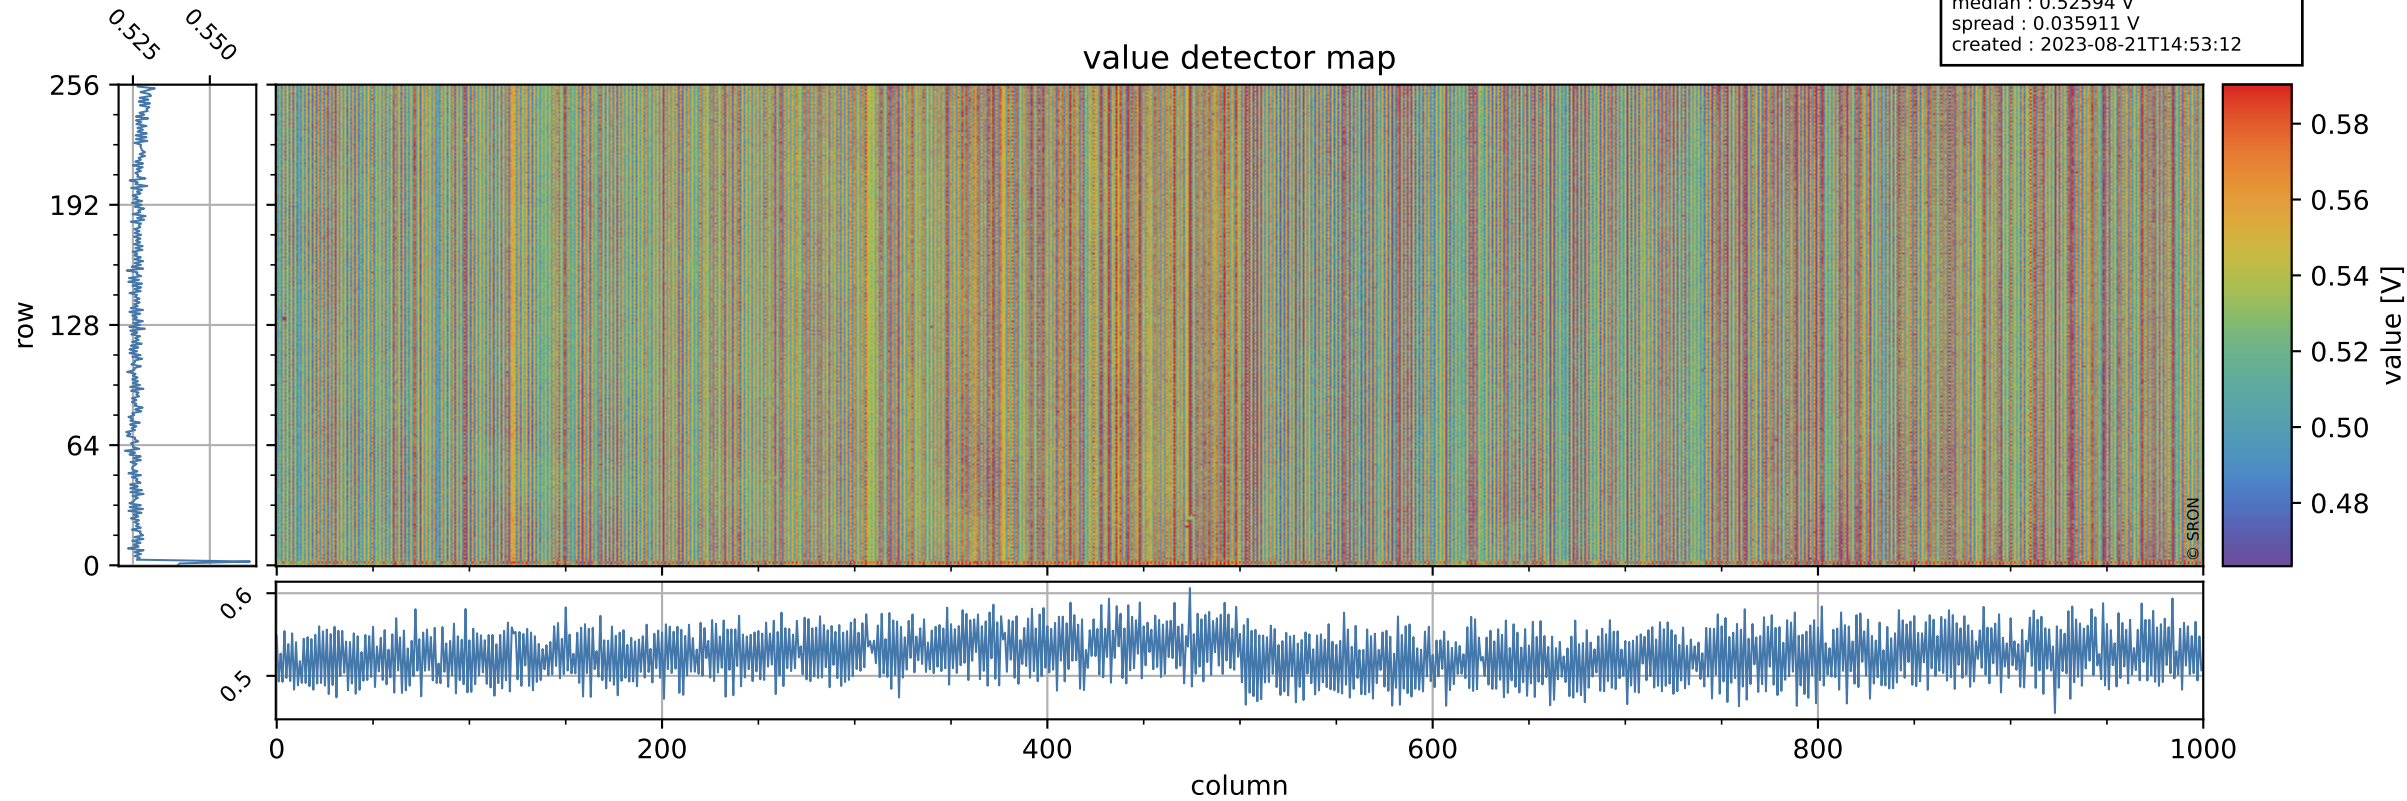

Tropomi SWIR offset (official)

orbits : 20 in [17092, 17137]
coverage : 2021-01-30 / 2021-02-02
median : 0.52594 V
spread : 0.035911 V
created : 2023-08-21T14:53:12

value detector map

Tropomi SWIR offset (official)

orbits : 20 in [17092, 17137]
coverage : 2021-01-30 / 2021-02-02
median : 26.697 μV
spread : 13.665 μV
created : 2023-08-21T14:53:12

Tropomi SWIR offset (official)

orbits : 20 in [17092, 17137]
coverage : 2021-01-30 / 2021-02-02
median : -0.072827 mV
spread : 0.39636 mV
created : 2023-08-21T14:53:12

value compared with SWIR offset CKD

Tropomi SWIR offset (official) ground-tracks of Sentinel-5P

orbits : 20 in [17092, 17137]
coverage : 2021-01-30 / 2021-02-02
created : 2023-08-21T14:53:13

Tropomi SWIR offset (official)

orbits : [2827, 17137]
coverage : 2018-04-30 / 2021-02-02
created : 2023-08-21T14:53:13

trend of detector median & temperatures