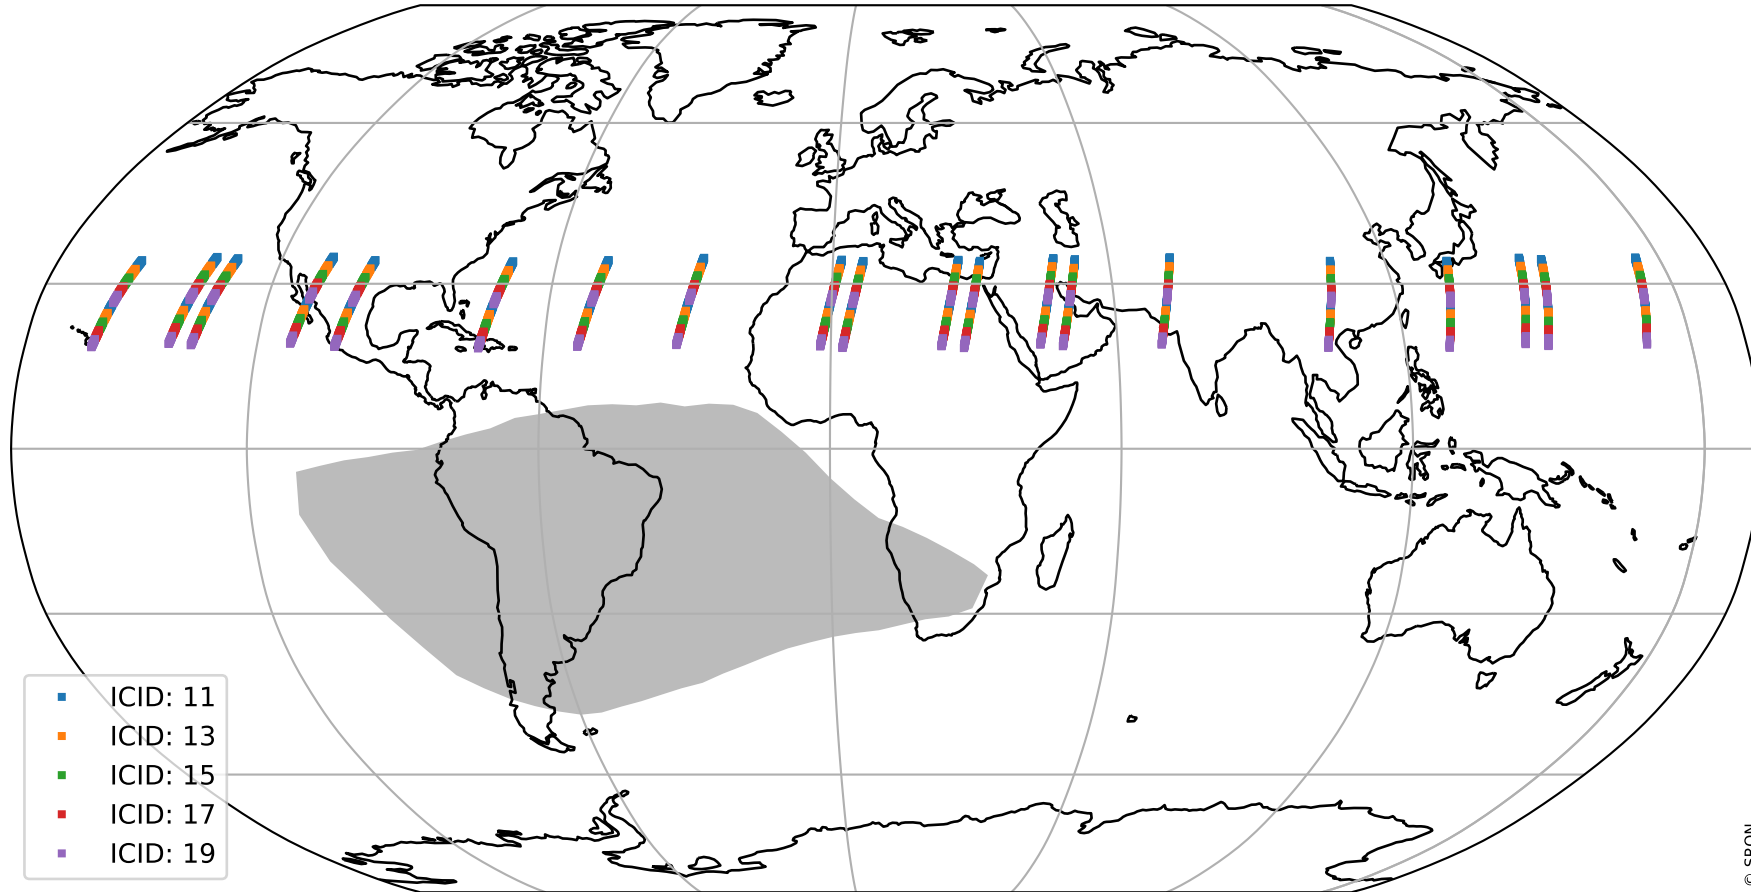

Tropomi SWIR offset (official)

orbits : 20 in [17092, 17137]
coverage : 2021-01-30 / 2021-02-02
median : 0.52594 V
spread : 0.035911 V
created : 2023-08-21T14:53:12

value detector map

Tropomi SWIR offset (official)

orbits : 20 in [17092, 17137]
coverage : 2021-01-30 / 2021-02-02
median : 26.697 μV
spread : 13.665 μV
created : 2023-08-21T14:53:12

Tropomi SWIR offset (official)

orbits : 20 in [17092, 17137]
coverage : 2021-01-30 / 2021-02-02
median : -0.072827 mV
spread : 0.39636 mV
created : 2023-08-21T14:53:12

value compared with SWIR offset CKD

Tropomi SWIR offset (official) ground-tracks of Sentinel-5P

orbits : 20 in [17092, 17137]
coverage : 2021-01-30 / 2021-02-02
created : 2023-08-21T14:53:13

Tropomi SWIR offset (official)

orbits : [2827, 17137]
coverage : 2018-04-30 / 2021-02-02
created : 2023-08-21T14:53:13

trend of detector median & temperatures