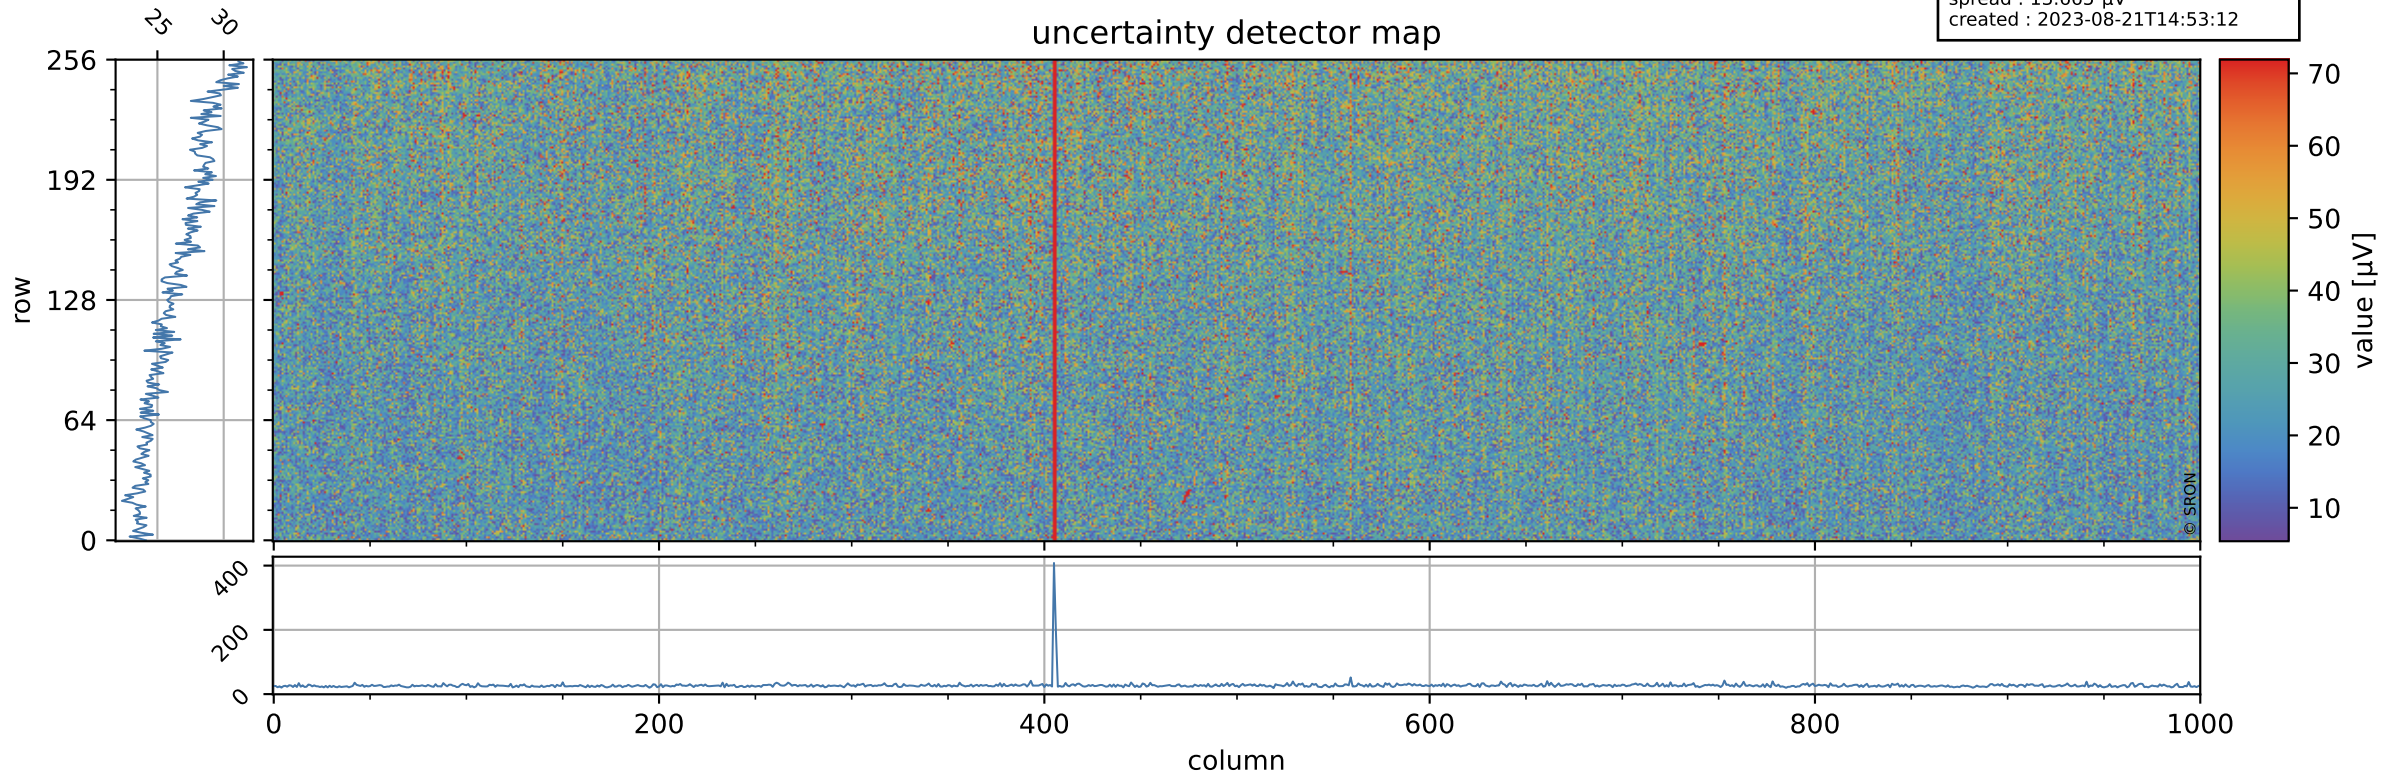

Tropomi SWIR offset (official)

orbits : 20 in [17092, 17137]
coverage : 2021-01-30 / 2021-02-02
median : 0.52594 V
spread : 0.035911 V
created : 2023-08-21T14:53:12

value detector map

Tropomi SWIR offset (official)

orbits : 20 in [17092, 17137]
coverage : 2021-01-30 / 2021-02-02
median : 26.697 μV
spread : 13.665 μV
created : 2023-08-21T14:53:12

Tropomi SWIR offset (official)

orbits : 20 in [17092, 17137]
coverage : 2021-01-30 / 2021-02-02
median : -0.072827 mV
spread : 0.39636 mV
created : 2023-08-21T14:53:12

value compared with SWIR offset CKD

Tropomi SWIR offset (official) ground-tracks of Sentinel-5P

orbits : 20 in [17092, 17137]
coverage : 2021-01-30 / 2021-02-02
created : 2023-08-21T14:53:13

Tropomi SWIR offset (official)

orbits : [2827, 17137]
coverage : 2018-04-30 / 2021-02-02
created : 2023-08-21T14:53:13

trend of detector median & temperatures