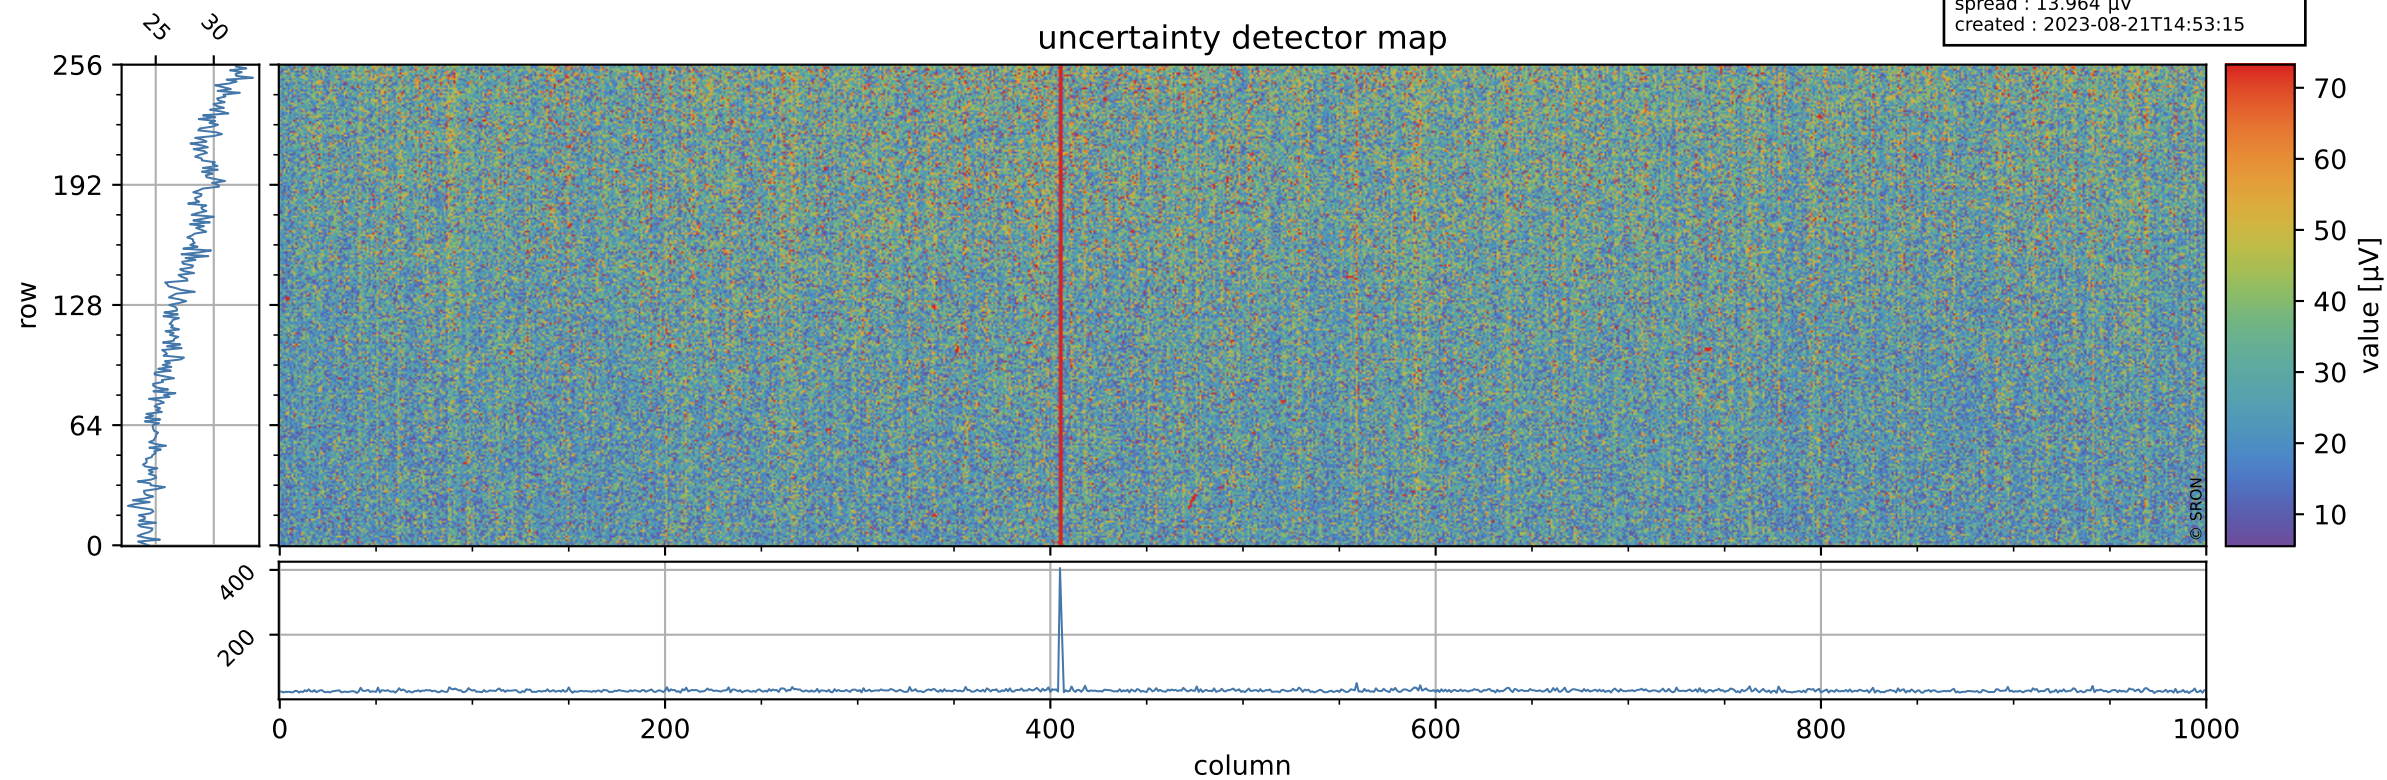

Tropomi SWIR offset (official)

orbits : 19 in [17107, 17152]
coverage : 2021-01-31 / 2021-02-03
median : 0.52595 V
spread : 0.035913 V
created : 2023-08-21T14:53:15

value detector map

Tropomi SWIR offset (official)

orbits : 19 in [17107, 17152]
coverage : 2021-01-31 / 2021-02-03
median : 27.475 μV
spread : 13.964 μV
created : 2023-08-21T14:53:15

Tropomi SWIR offset (official)

value compared with SWIR offset CKD

orbits : 19 in [17107, 17152]
coverage : 2021-01-31 / 2021-02-03
median : -0.067164 mV
spread : 0.39785 mV
created : 2023-08-21T14:53:15

Tropomi SWIR offset (official) ground-tracks of Sentinel-5P

orbits : 19 in [17107, 17152]
coverage : 2021-01-31 / 2021-02-03
created : 2023-08-21T14:53:16

Tropomi SWIR offset (official)

orbits : [2827, 17152]
coverage : 2018-04-30 / 2021-02-03
created : 2023-08-21T14:53:16

trend of detector median & temperatures