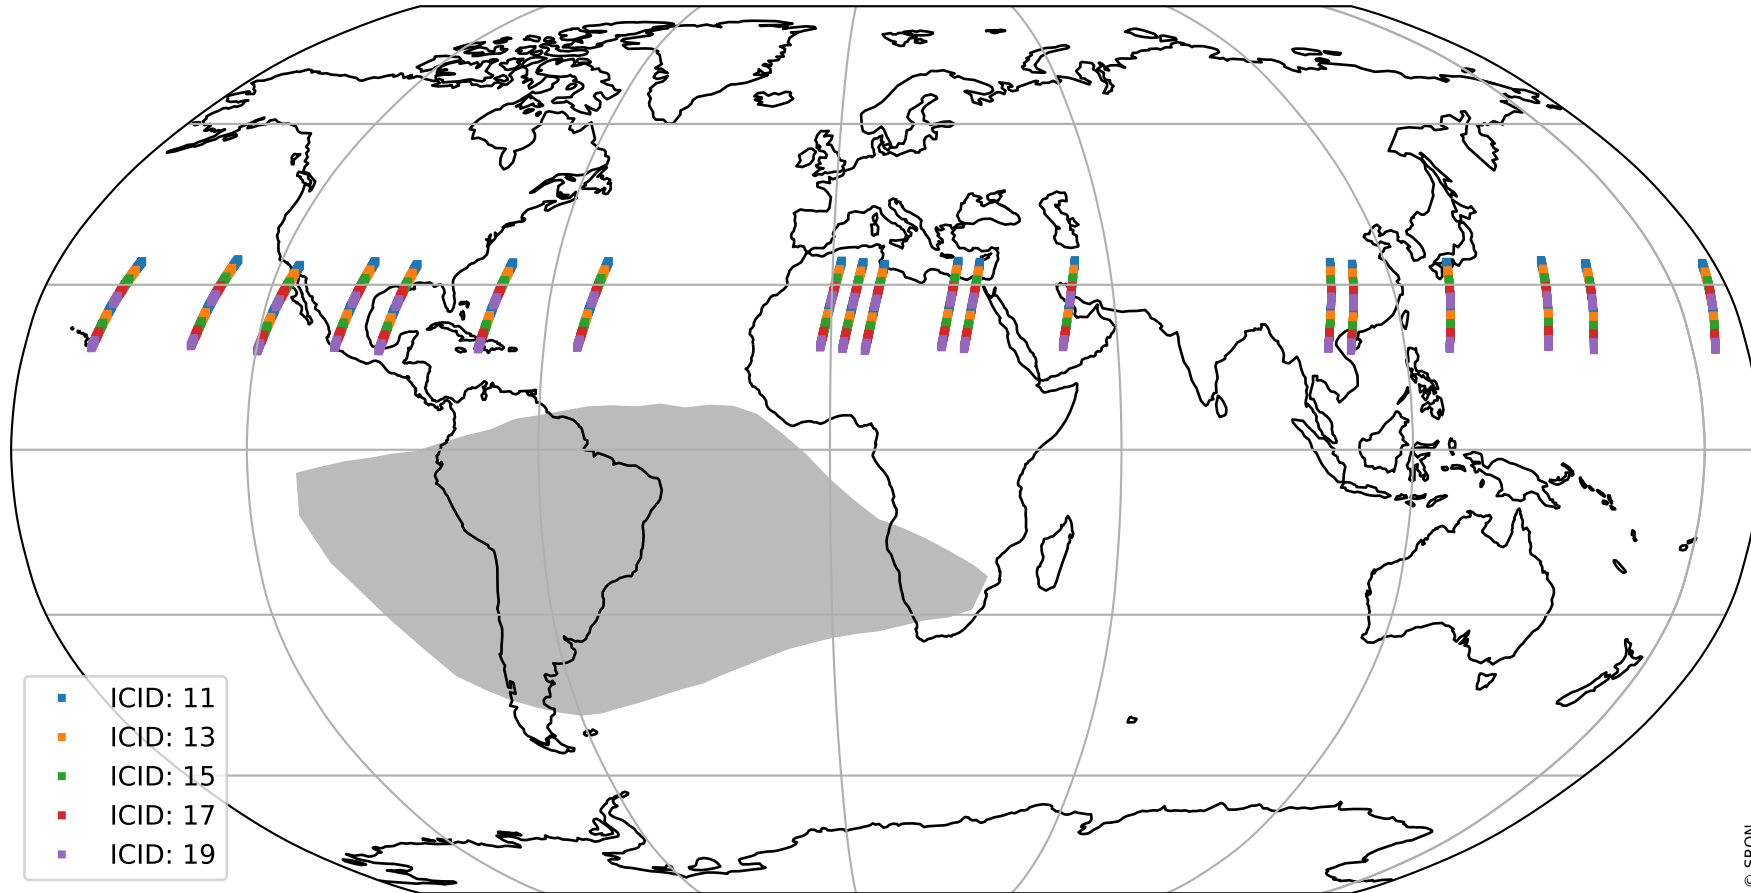

Tropomi SWIR offset (official)

orbits : 19 in [17107, 17152]
coverage : 2021-01-31 / 2021-02-03
median : 0.52595 V
spread : 0.035913 V
created : 2023-08-21T14:53:15

value detector map

Tropomi SWIR offset (official)

orbits : 19 in [17107, 17152]
coverage : 2021-01-31 / 2021-02-03
median : 27.475 μV
spread : 13.964 μV
created : 2023-08-21T14:53:15

Tropomi SWIR offset (official)

value compared with SWIR offset CKD

orbits : 19 in [17107, 17152]
coverage : 2021-01-31 / 2021-02-03
median : -0.067164 mV
spread : 0.39785 mV
created : 2023-08-21T14:53:15

Tropomi SWIR offset (official) ground-tracks of Sentinel-5P

orbits : 19 in [17107, 17152]
coverage : 2021-01-31 / 2021-02-03
created : 2023-08-21T14:53:16

Tropomi SWIR offset (official)

orbits : [2827, 17152]
coverage : 2018-04-30 / 2021-02-03
created : 2023-08-21T14:53:16