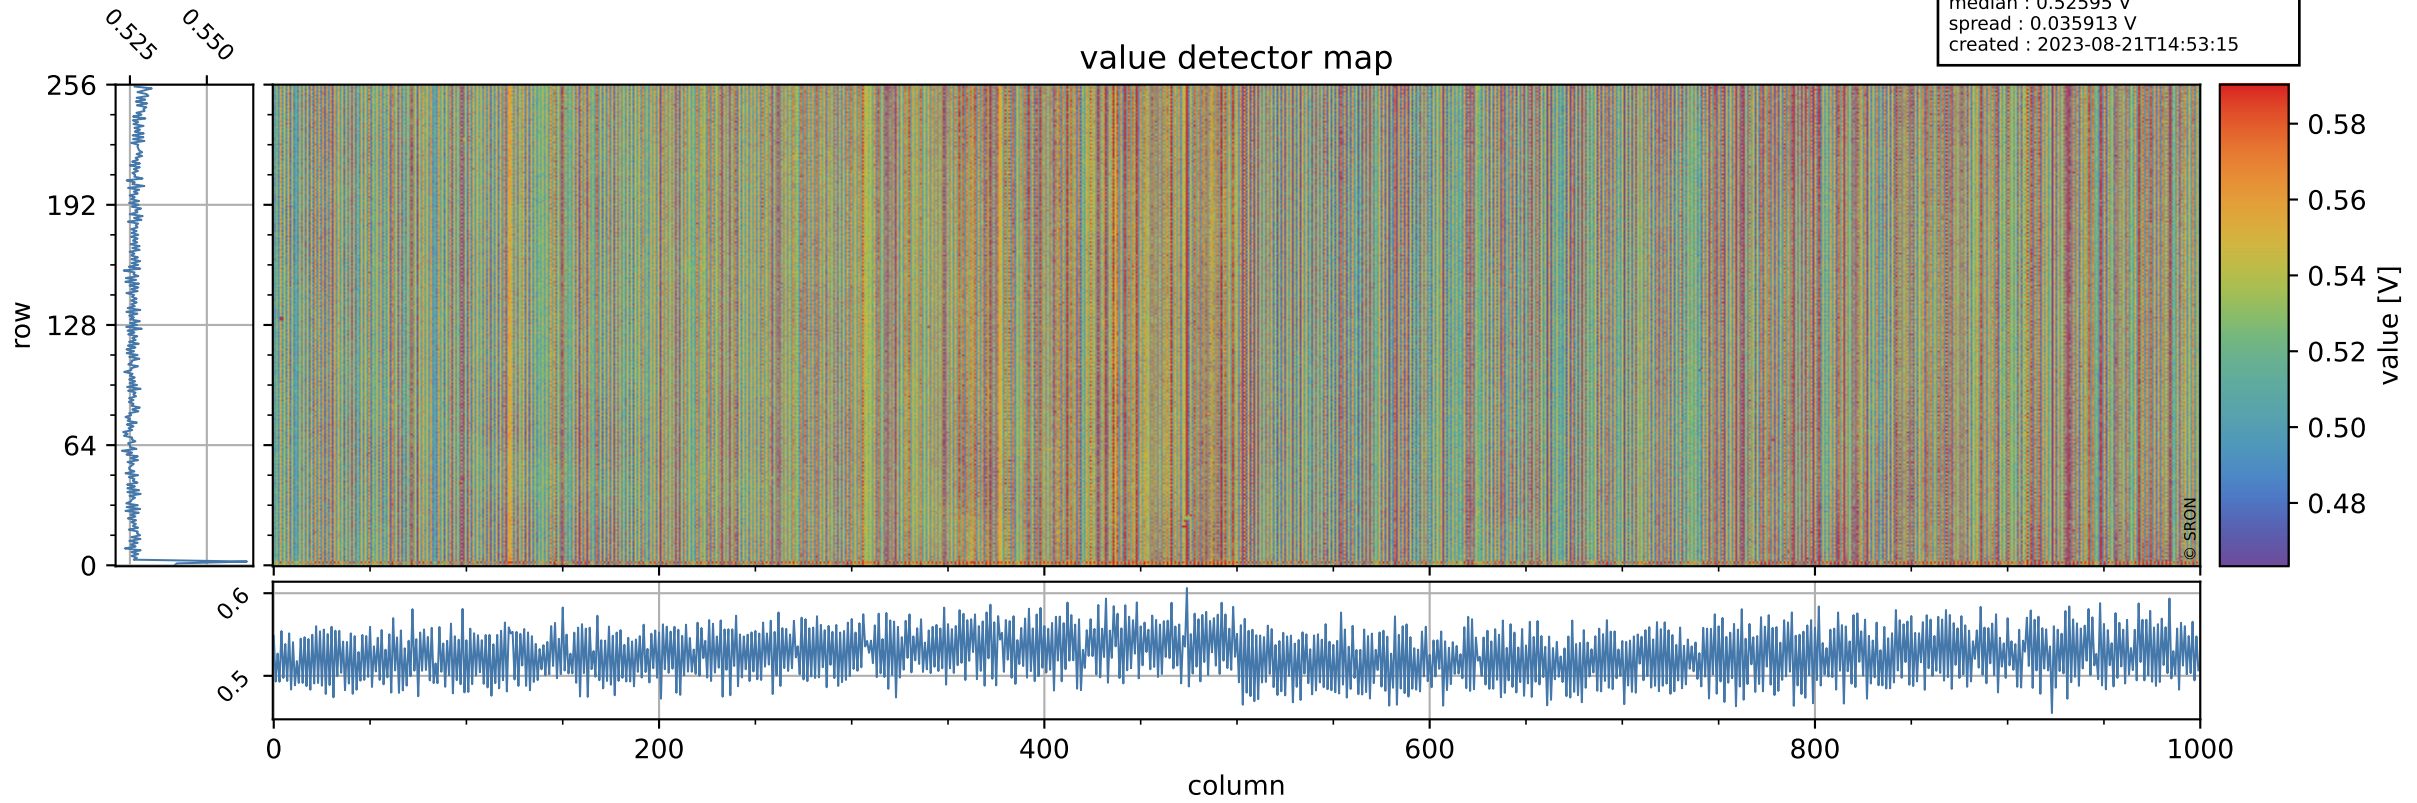

Tropomi SWIR offset (official)

orbits : 19 in [17107, 17152]
coverage : 2021-01-31 / 2021-02-03
median : 0.52595 V
spread : 0.035913 V
created : 2023-08-21T14:53:15

value detector map

Tropomi SWIR offset (official)

orbits : 19 in [17107, 17152]
coverage : 2021-01-31 / 2021-02-03
median : 27.475 μV
spread : 13.964 μV
created : 2023-08-21T14:53:15

Tropomi SWIR offset (official)

value compared with SWIR offset CKD

orbits : 19 in [17107, 17152]
coverage : 2021-01-31 / 2021-02-03
median : -0.067164 mV
spread : 0.39785 mV
created : 2023-08-21T14:53:15

Tropomi SWIR offset (official) ground-tracks of Sentinel-5P

orbits : 19 in [17107, 17152]
coverage : 2021-01-31 / 2021-02-03
created : 2023-08-21T14:53:16

Tropomi SWIR offset (official)

orbits : [2827, 17152]
coverage : 2018-04-30 / 2021-02-03
created : 2023-08-21T14:53:16

trend of detector median & temperatures