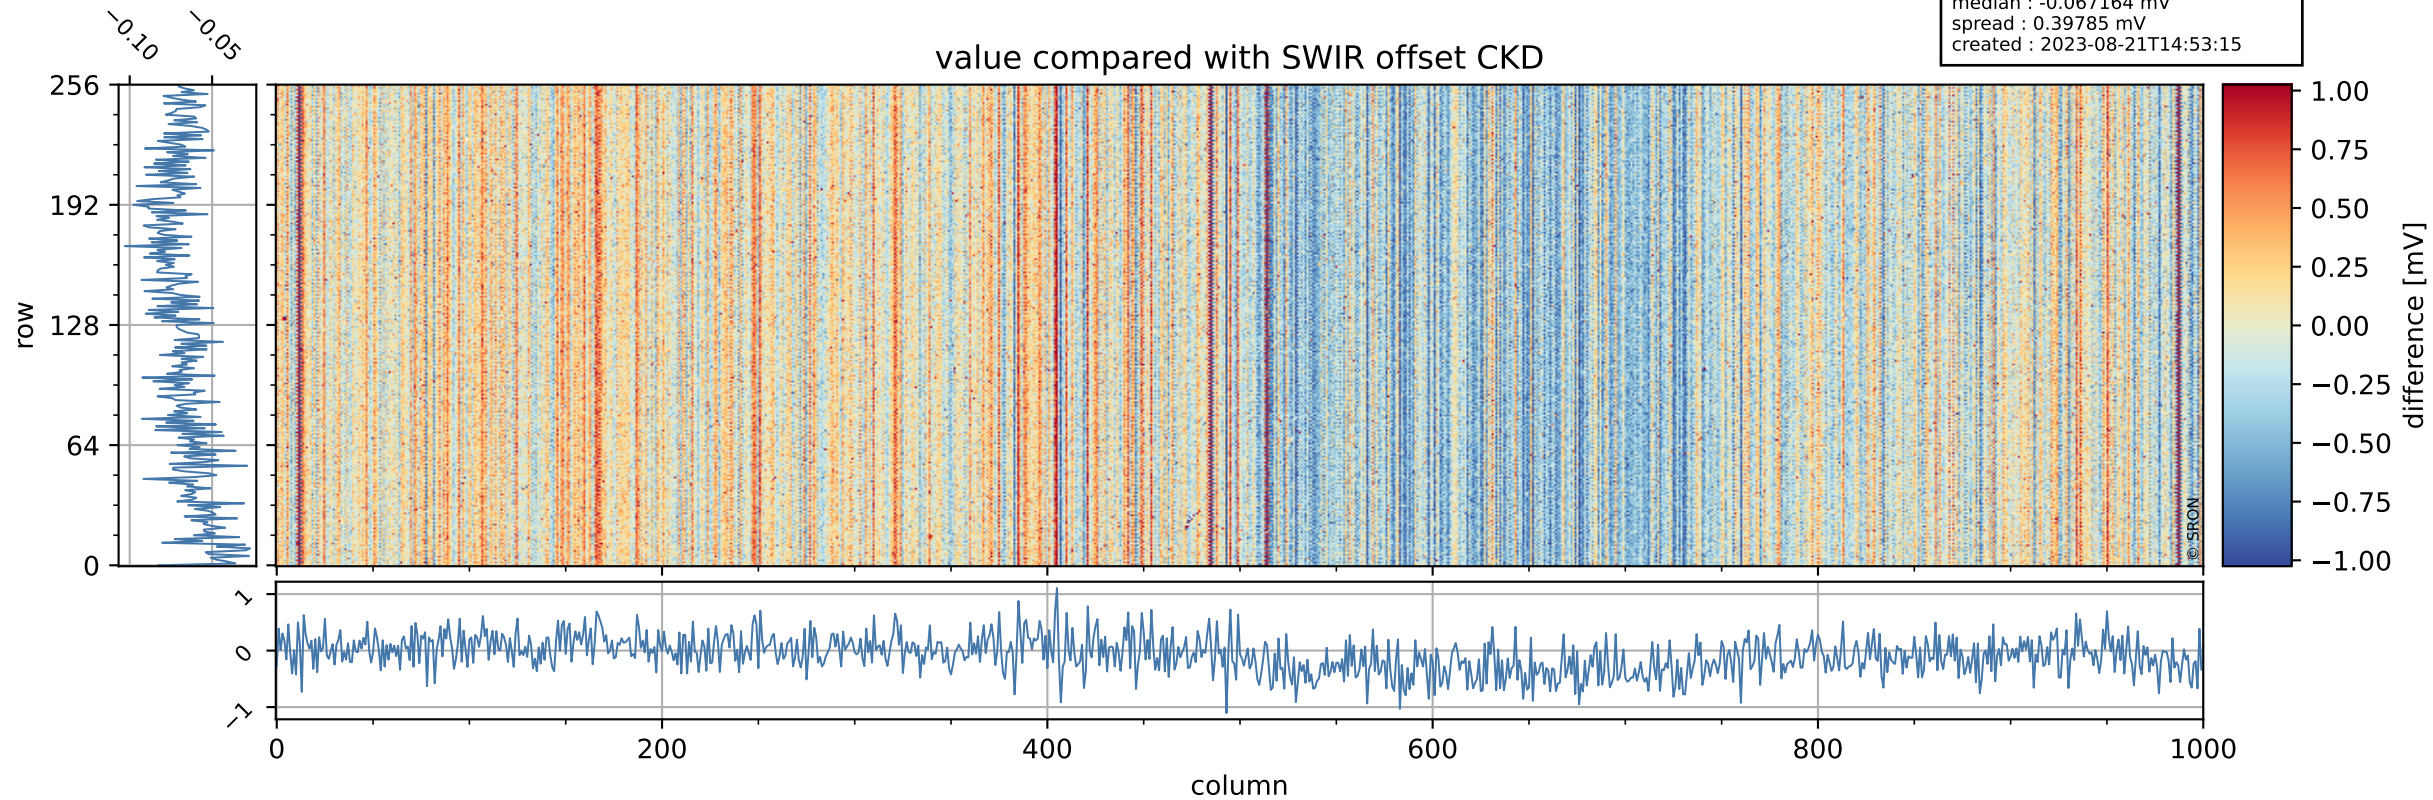

Tropomi SWIR offset (official)

orbits : 19 in [17107, 17152]
coverage : 2021-01-31 / 2021-02-03
median : 0.52595 V
spread : 0.035913 V
created : 2023-08-21T14:53:15

value detector map

Tropomi SWIR offset (official)

orbits : 19 in [17107, 17152]
coverage : 2021-01-31 / 2021-02-03
median : 27.475 μV
spread : 13.964 μV
created : 2023-08-21T14:53:15

Tropomi SWIR offset (official)

value compared with SWIR offset CKD

orbits : 19 in [17107, 17152]
coverage : 2021-01-31 / 2021-02-03
median : -0.067164 mV
spread : 0.39785 mV
created : 2023-08-21T14:53:15

Tropomi SWIR offset (official) ground-tracks of Sentinel-5P

orbits : 19 in [17107, 17152]
coverage : 2021-01-31 / 2021-02-03
created : 2023-08-21T14:53:16

Tropomi SWIR offset (official)

orbits : [2827, 17152]
coverage : 2018-04-30 / 2021-02-03
created : 2023-08-21T14:53:16

trend of detector median & temperatures