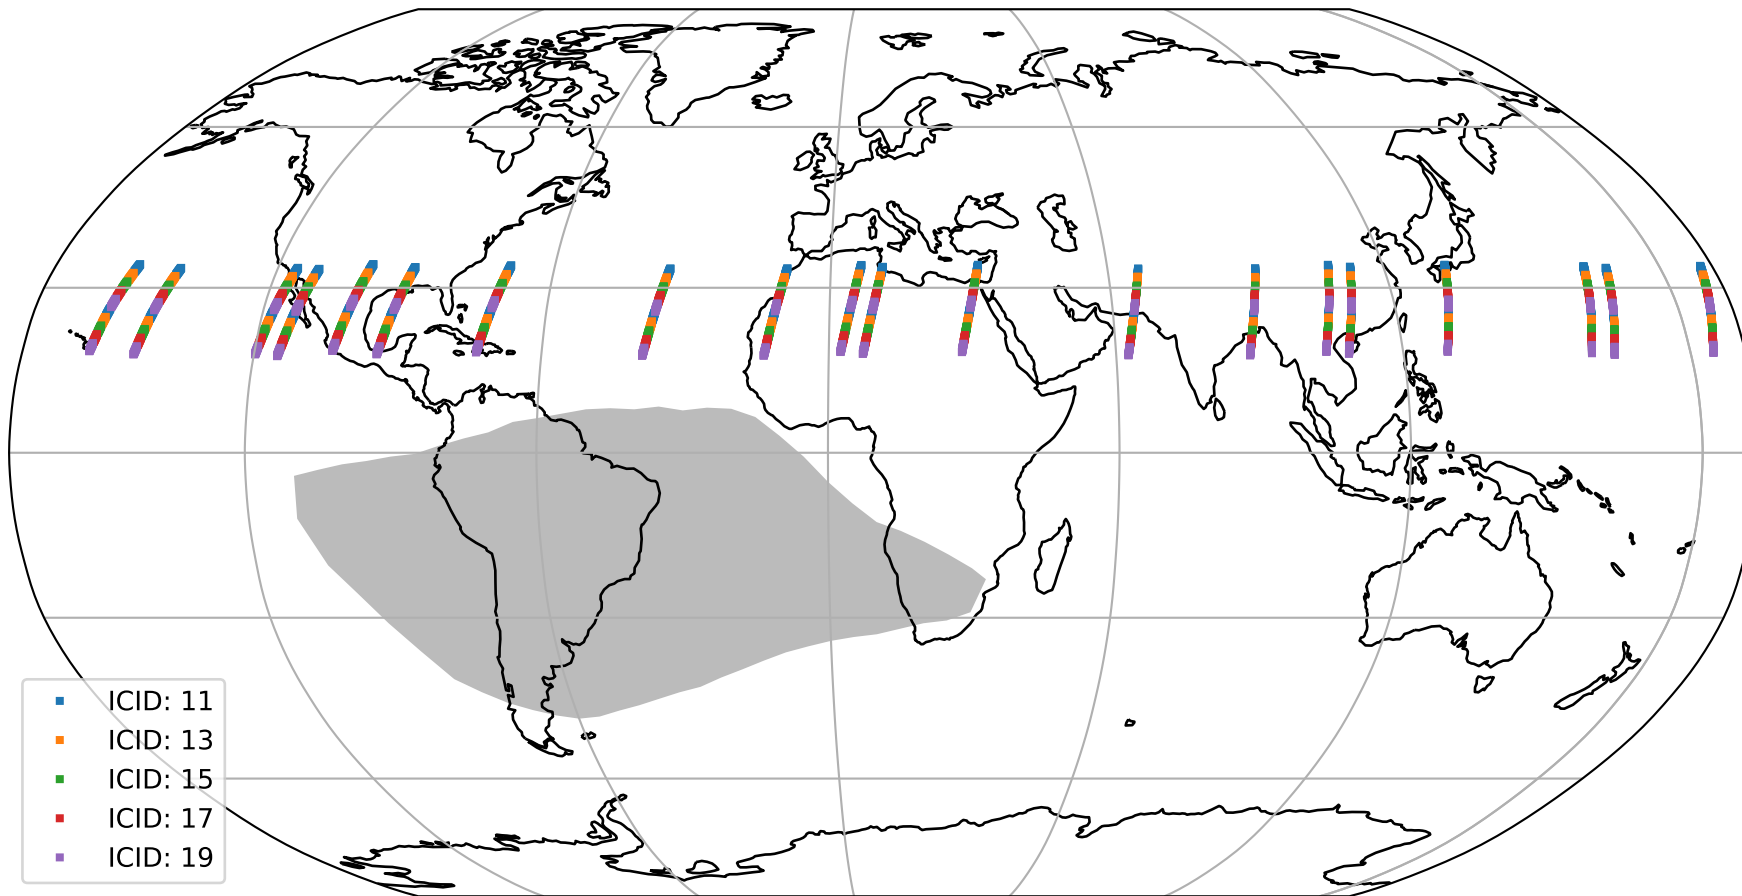

Tropomi SWIR offset (official)

orbits : 20 in [17122, 17167]
coverage : 2021-02-01 / 2021-02-04
median : 0.52594 V
spread : 0.035914 V
created : 2023-08-21T14:53:18

value detector map

Tropomi SWIR offset (official)

orbits : 20 in [17122, 17167]
coverage : 2021-02-01 / 2021-02-04
median : 27.546 μV
spread : 14.042 μV
created : 2023-08-21T14:53:18

Tropomi SWIR offset (official)

orbits : 20 in [17122, 17167]
coverage : 2021-02-01 / 2021-02-04
median : -0.07133 mV
spread : 0.39707 mV
created : 2023-08-21T14:53:19

value compared with SWIR offset CKD

Tropomi SWIR offset (official) ground-tracks of Sentinel-5P

orbits : 20 in [17122, 17167]
coverage : 2021-02-01 / 2021-02-04
created : 2023-08-21T14:53:19

Tropomi SWIR offset (official)

orbits : [2827, 17167]
coverage : 2018-04-30 / 2021-02-04
created : 2023-08-21T14:53:20

trend of detector median & temperatures