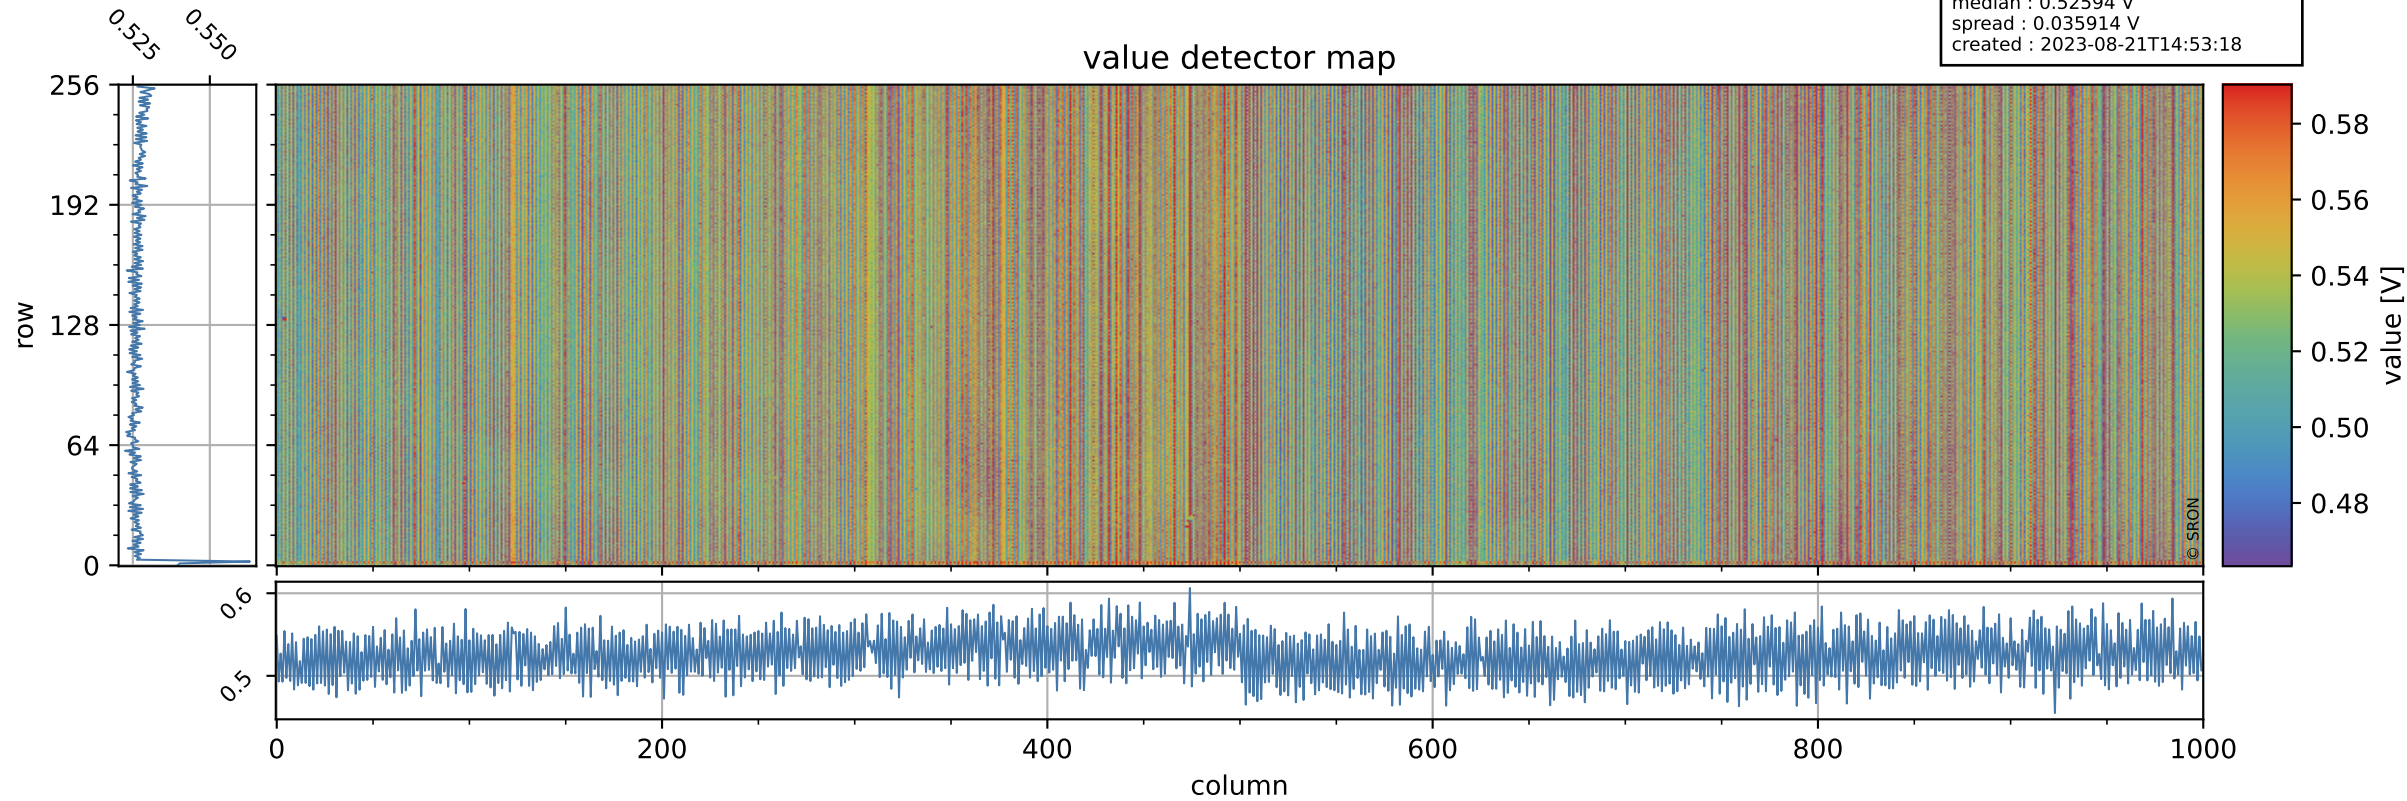

Tropomi SWIR offset (official)

orbits : 20 in [17122, 17167]
coverage : 2021-02-01 / 2021-02-04
median : 0.52594 V
spread : 0.035914 V
created : 2023-08-21T14:53:18

value detector map

Tropomi SWIR offset (official)

orbits : 20 in [17122, 17167]
coverage : 2021-02-01 / 2021-02-04
median : 27.546 μV
spread : 14.042 μV
created : 2023-08-21T14:53:18

Tropomi SWIR offset (official)

orbits : 20 in [17122, 17167]
coverage : 2021-02-01 / 2021-02-04
median : -0.07133 mV
spread : 0.39707 mV
created : 2023-08-21T14:53:19

value compared with SWIR offset CKD

Tropomi SWIR offset (official) ground-tracks of Sentinel-5P

orbits : 20 in [17122, 17167]
coverage : 2021-02-01 / 2021-02-04
created : 2023-08-21T14:53:19

Tropomi SWIR offset (official)

orbits : [2827, 17167]
coverage : 2018-04-30 / 2021-02-04
created : 2023-08-21T14:53:20

trend of detector median & temperatures