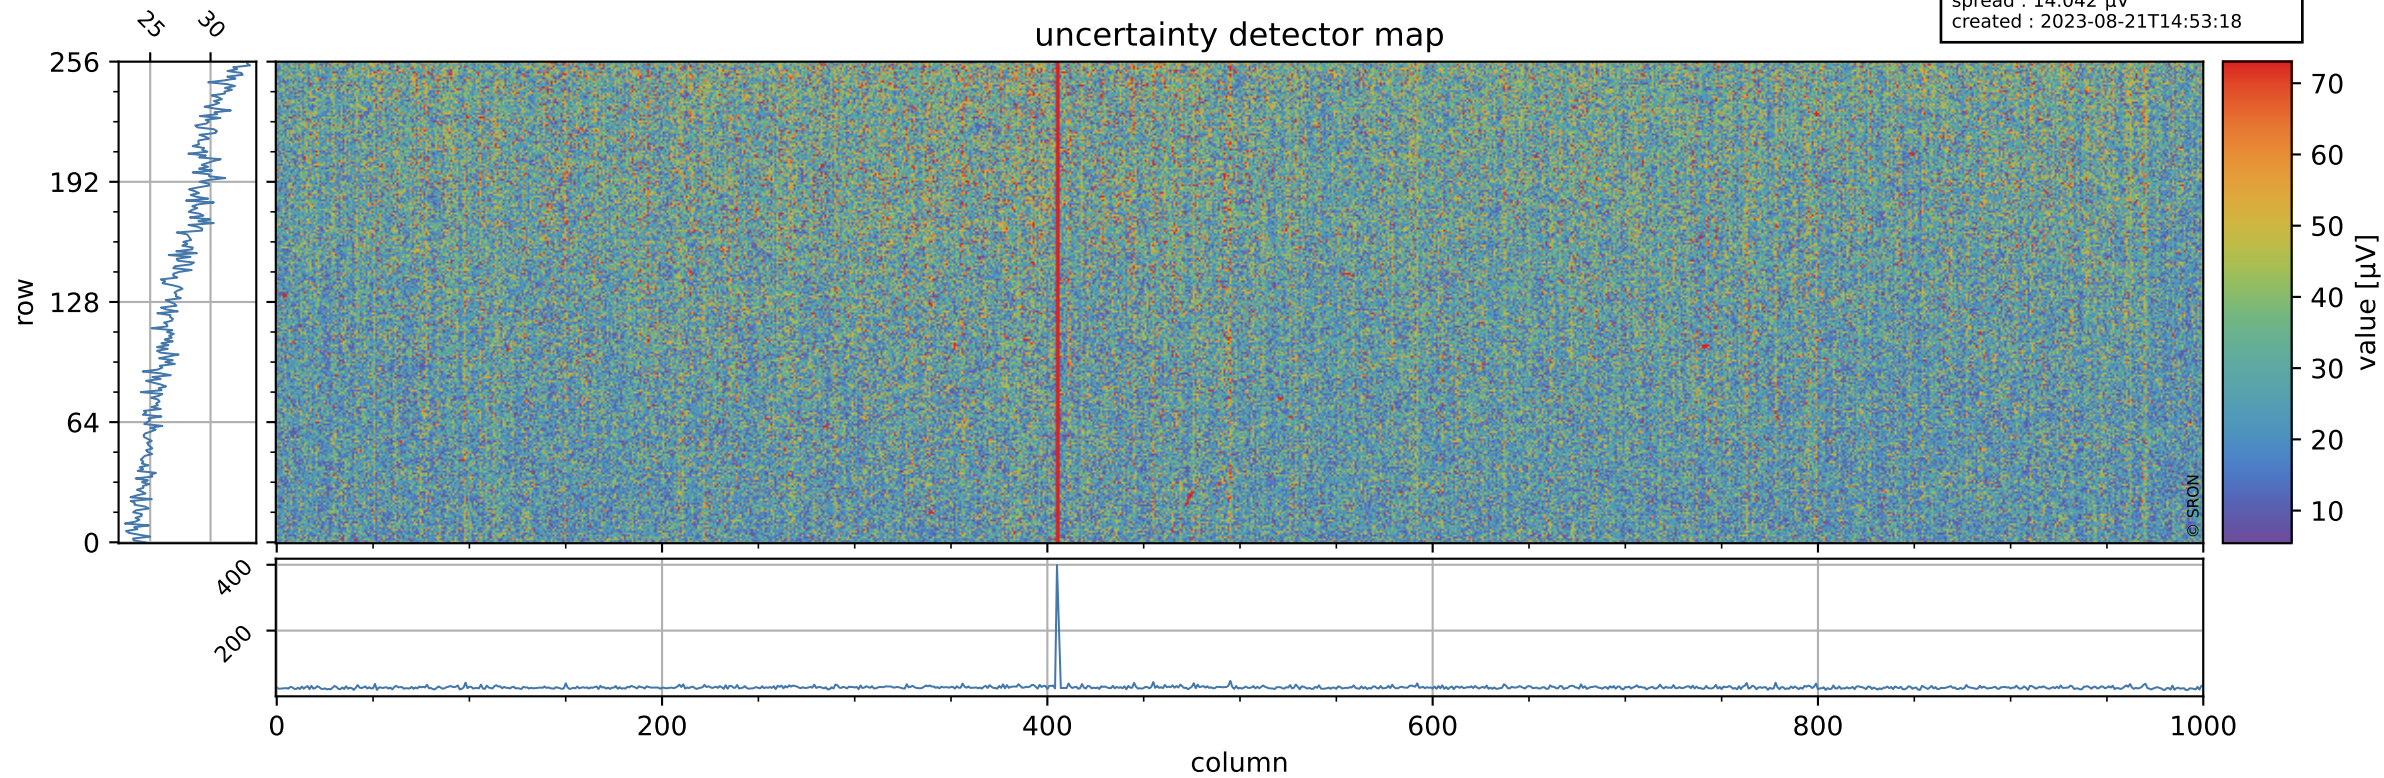

Tropomi SWIR offset (official)

orbits : 20 in [17122, 17167]
coverage : 2021-02-01 / 2021-02-04
median : 0.52594 V
spread : 0.035914 V
created : 2023-08-21T14:53:18

value detector map

Tropomi SWIR offset (official)

orbits : 20 in [17122, 17167]
coverage : 2021-02-01 / 2021-02-04
median : 27.546 μV
spread : 14.042 μV
created : 2023-08-21T14:53:18

Tropomi SWIR offset (official)

orbits : 20 in [17122, 17167]
coverage : 2021-02-01 / 2021-02-04
median : -0.07133 mV
spread : 0.39707 mV
created : 2023-08-21T14:53:19

value compared with SWIR offset CKD

Tropomi SWIR offset (official) ground-tracks of Sentinel-5P

orbits : 20 in [17122, 17167]
coverage : 2021-02-01 / 2021-02-04
created : 2023-08-21T14:53:19

Tropomi SWIR offset (official)

orbits : [2827, 17167]
coverage : 2018-04-30 / 2021-02-04
created : 2023-08-21T14:53:20

trend of detector median & temperatures