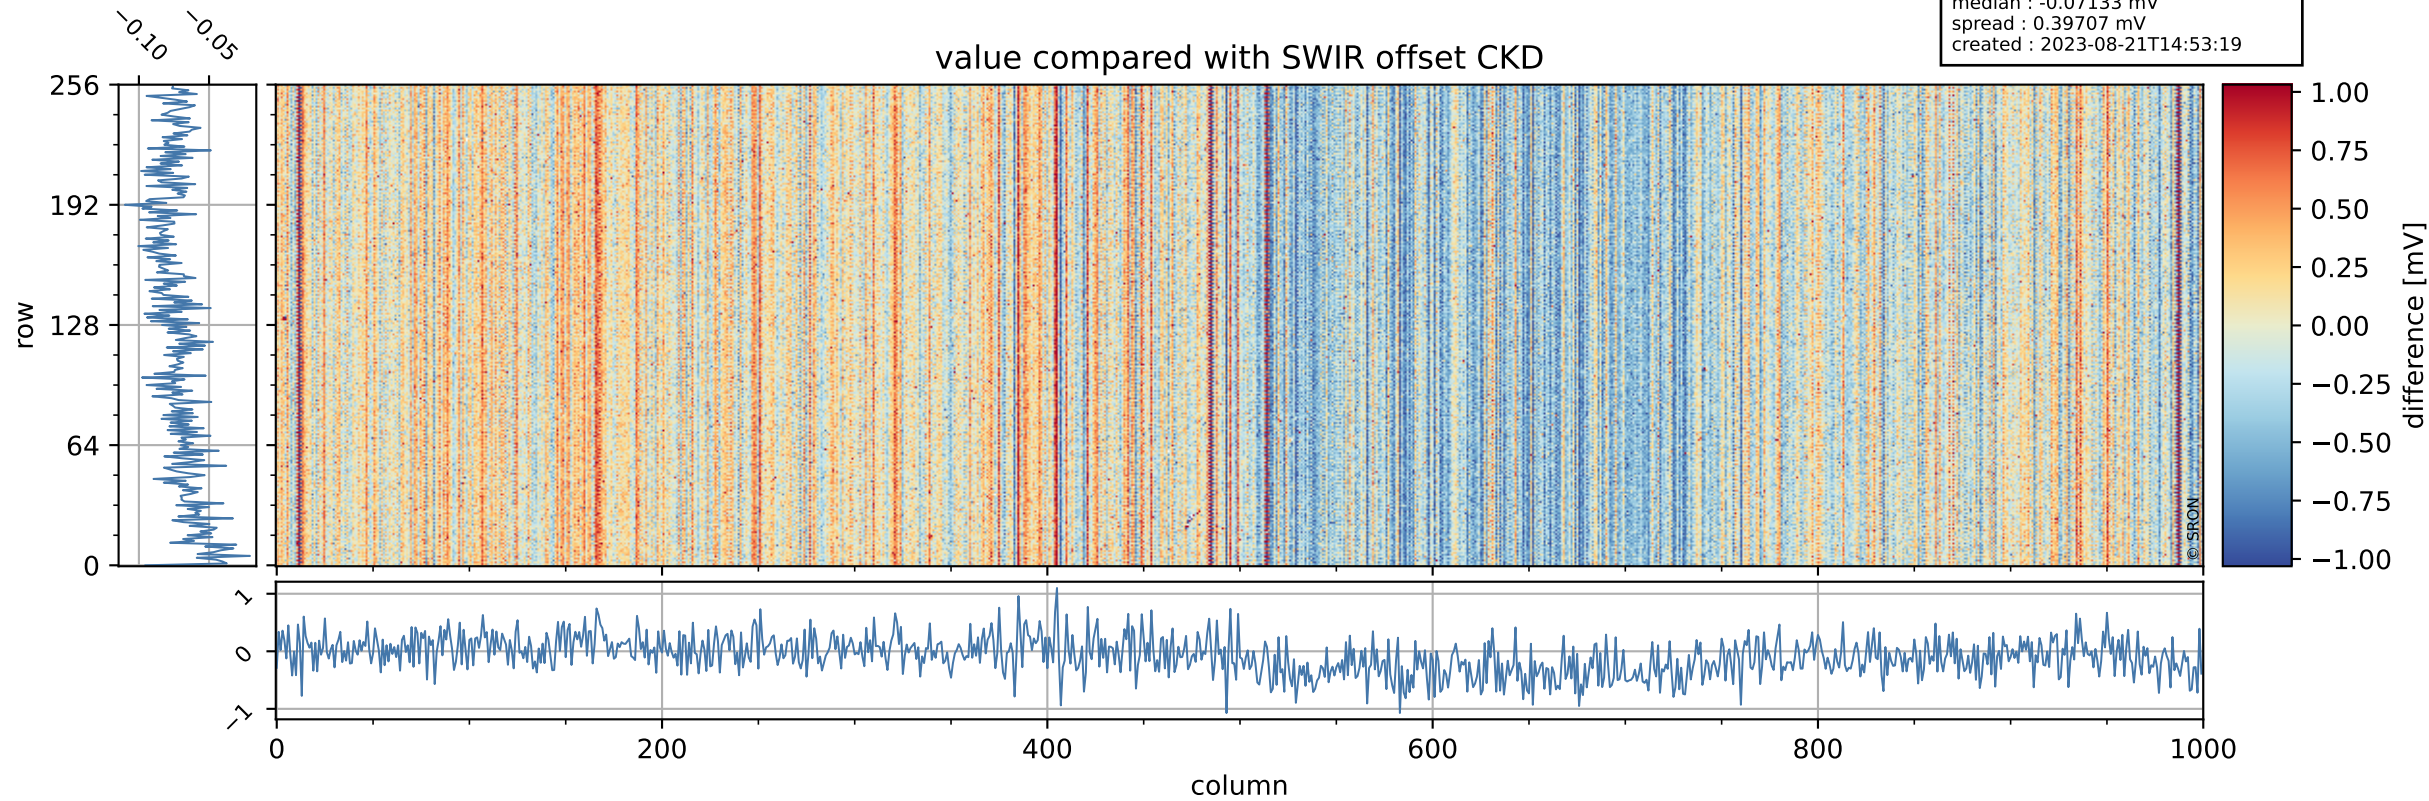

Tropomi SWIR offset (official)

orbits : 20 in [17122, 17167]
coverage : 2021-02-01 / 2021-02-04
median : 0.52594 V
spread : 0.035914 V
created : 2023-08-21T14:53:18

value detector map

Tropomi SWIR offset (official)

orbits : 20 in [17122, 17167]
coverage : 2021-02-01 / 2021-02-04
median : 27.546 μV
spread : 14.042 μV
created : 2023-08-21T14:53:18

Tropomi SWIR offset (official)

orbits : 20 in [17122, 17167]
coverage : 2021-02-01 / 2021-02-04
median : -0.07133 mV
spread : 0.39707 mV
created : 2023-08-21T14:53:19

value compared with SWIR offset CKD

Tropomi SWIR offset (official) ground-tracks of Sentinel-5P

orbits : 20 in [17122, 17167]
coverage : 2021-02-01 / 2021-02-04
created : 2023-08-21T14:53:19

Tropomi SWIR offset (official)

orbits : [2827, 17167]
coverage : 2018-04-30 / 2021-02-04
created : 2023-08-21T14:53:20

trend of detector median & temperatures