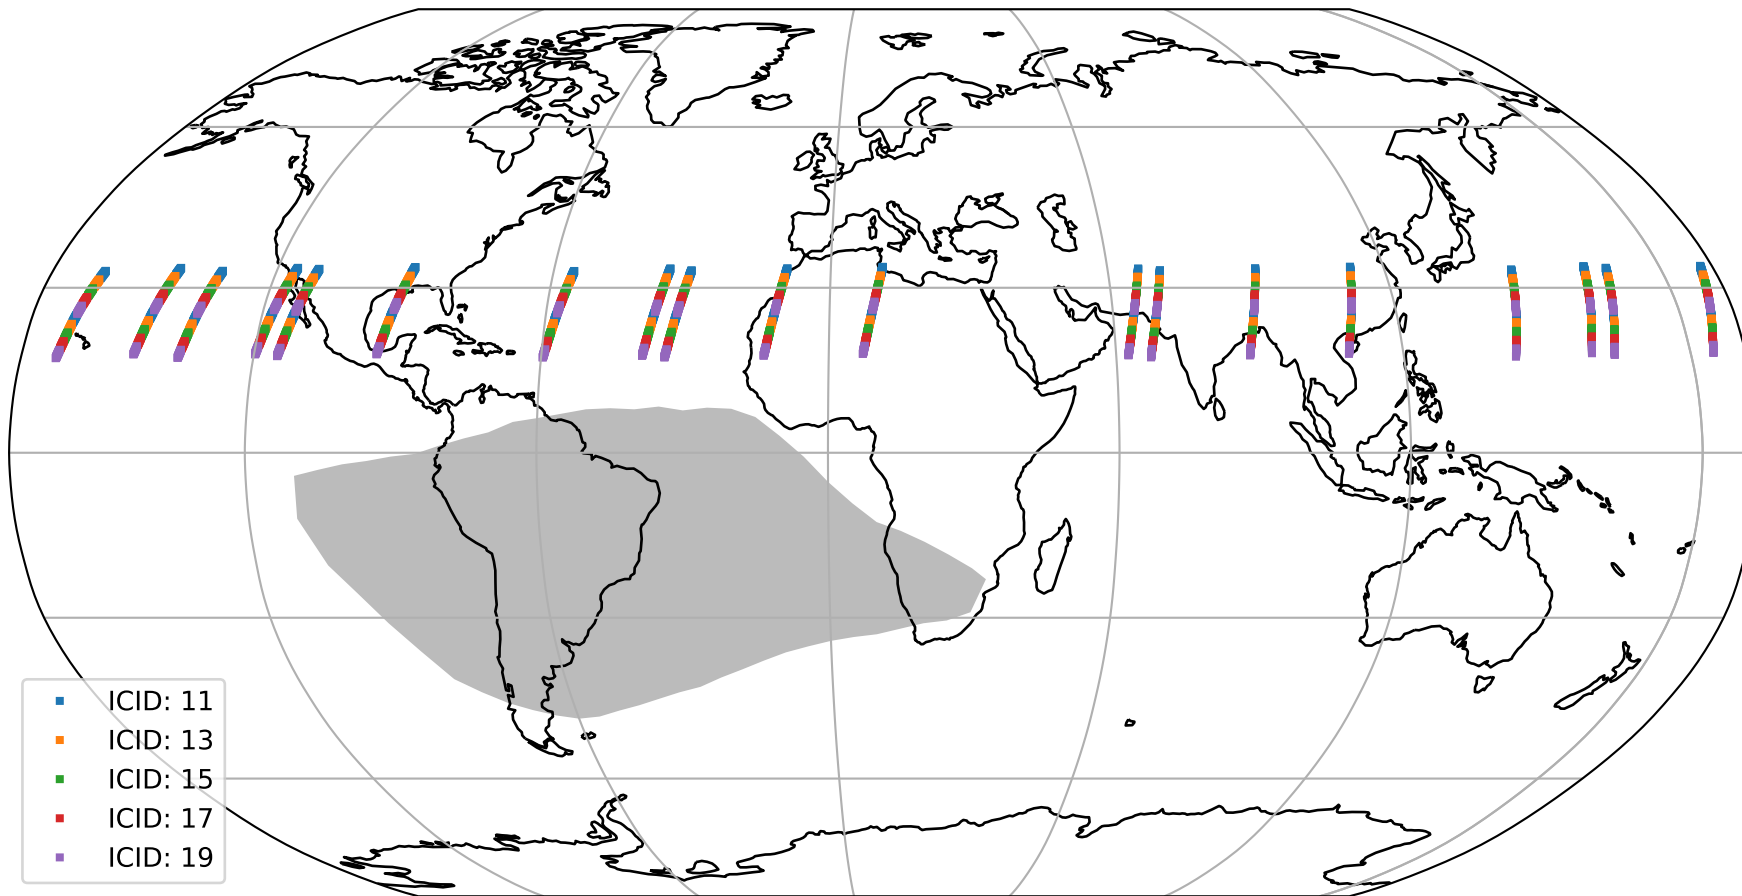

Tropomi SWIR offset (official)

orbits : 19 in [17137, 17182]
coverage : 2021-02-02 / 2021-02-05
median : 0.52594 V
spread : 0.035915 V
created : 2023-08-21T14:53:21

value detector map

Tropomi SWIR offset (official)

orbits : 19 in [17137, 17182]
coverage : 2021-02-02 / 2021-02-05
median : 27.95 μV
spread : 14.245 μV
created : 2023-08-21T14:53:21

Tropomi SWIR offset (official)

orbits : 19 in [17137, 17182]
coverage : 2021-02-02 / 2021-02-05
median : -0.072264 mV
spread : 0.3981 mV
created : 2023-08-21T14:53:22

value compared with SWIR offset CKD

Tropomi SWIR offset (official) ground-tracks of Sentinel-5P

orbits : 19 in [17137, 17182]
coverage : 2021-02-02 / 2021-02-05
created : 2023-08-21T14:53:22

Tropomi SWIR offset (official)

orbits : [2827, 17182]
coverage : 2018-04-30 / 2021-02-05
created : 2023-08-21T14:53:23

trend of detector median & temperatures