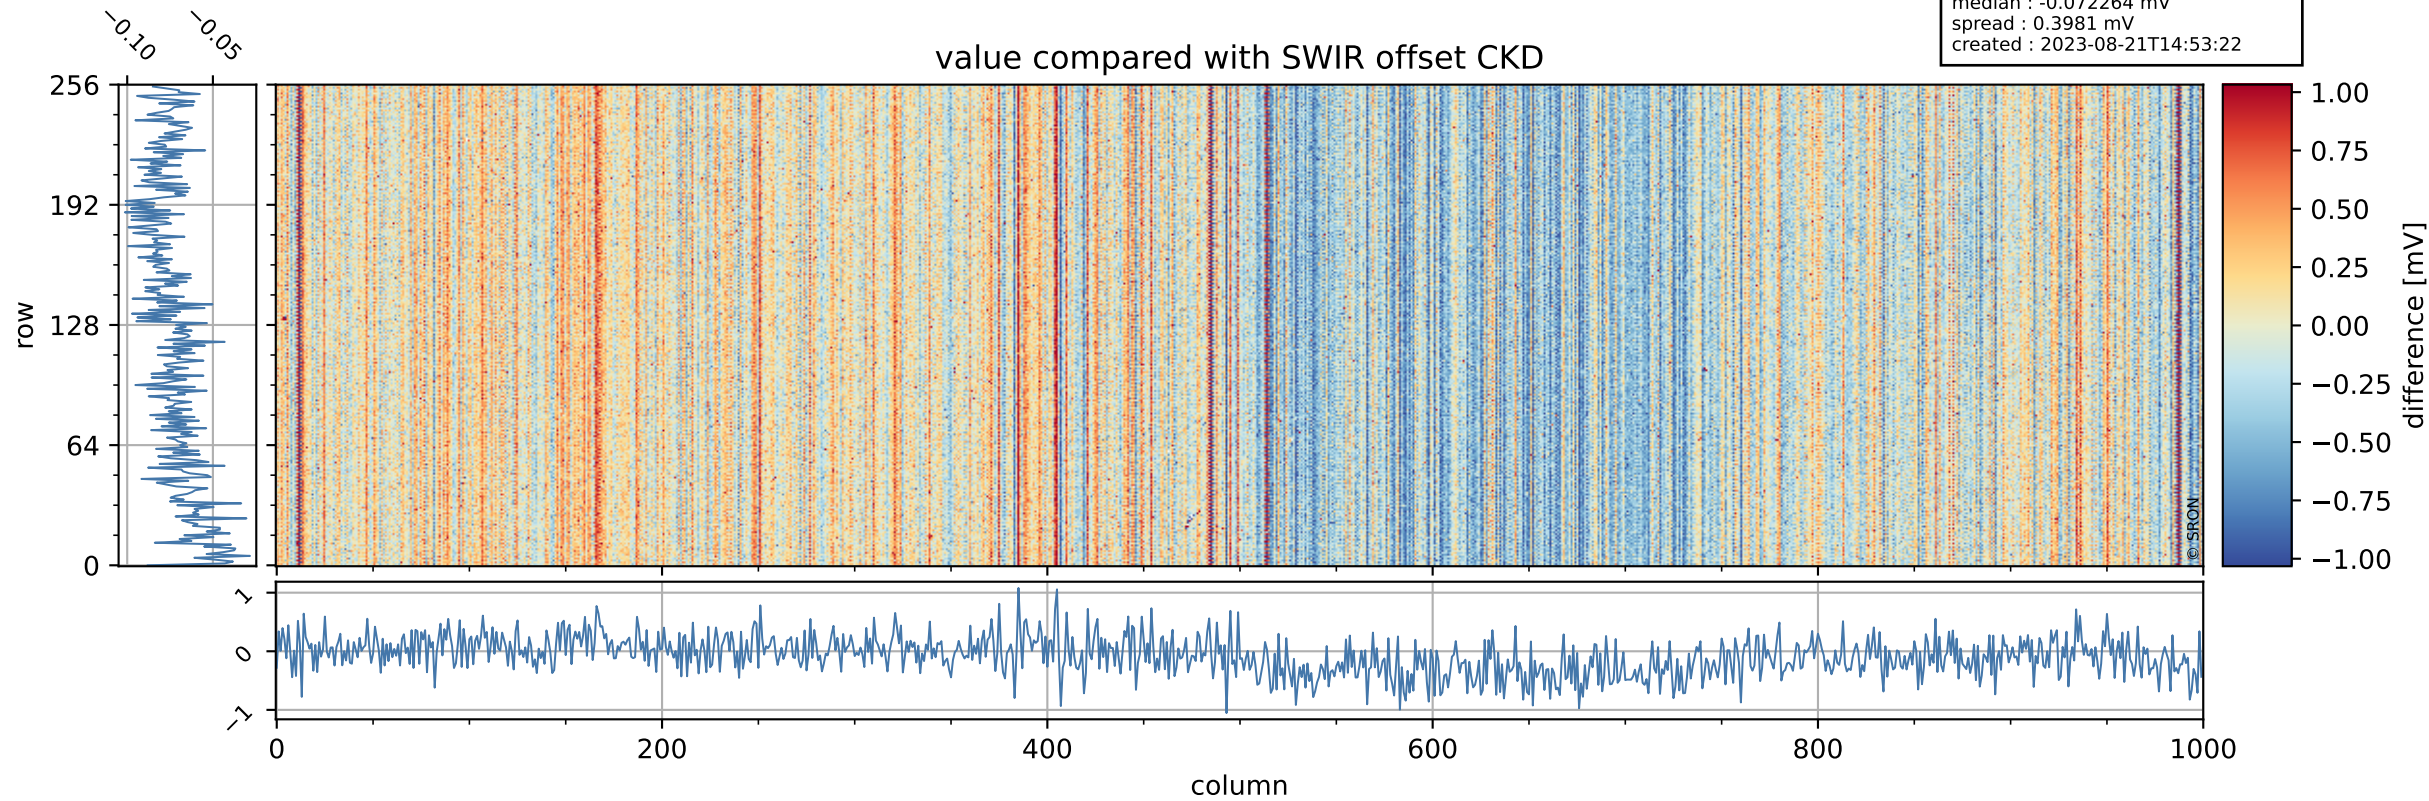

Tropomi SWIR offset (official)

orbits : 19 in [17137, 17182]
coverage : 2021-02-02 / 2021-02-05
median : 0.52594 V
spread : 0.035915 V
created : 2023-08-21T14:53:21

value detector map

Tropomi SWIR offset (official)

orbits : 19 in [17137, 17182]
coverage : 2021-02-02 / 2021-02-05
median : 27.95 μV
spread : 14.245 μV
created : 2023-08-21T14:53:21

Tropomi SWIR offset (official)

orbits : 19 in [17137, 17182]
coverage : 2021-02-02 / 2021-02-05
median : -0.072264 mV
spread : 0.3981 mV
created : 2023-08-21T14:53:22

value compared with SWIR offset CKD

Tropomi SWIR offset (official) ground-tracks of Sentinel-5P

orbits : 19 in [17137, 17182]
coverage : 2021-02-02 / 2021-02-05
created : 2023-08-21T14:53:22

Tropomi SWIR offset (official)

orbits : [2827, 17182]
coverage : 2018-04-30 / 2021-02-05
created : 2023-08-21T14:53:23

trend of detector median & temperatures