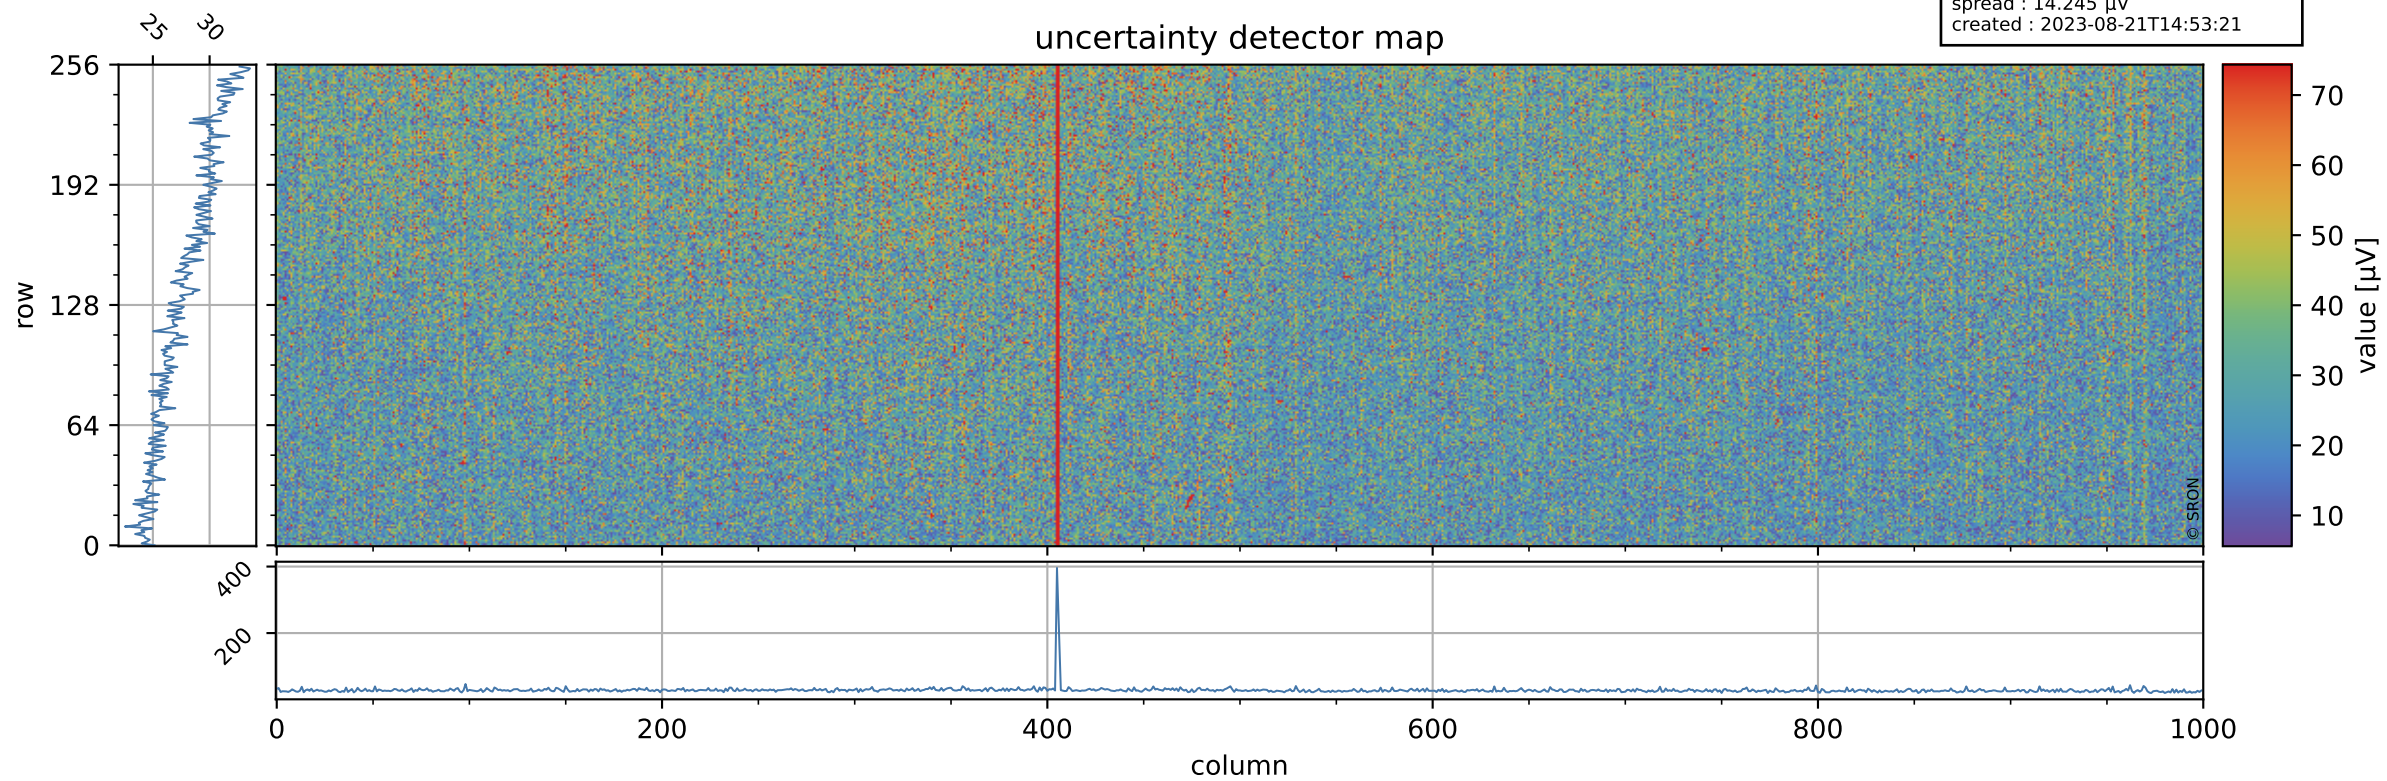

Tropomi SWIR offset (official)

orbits : 19 in [17137, 17182]
coverage : 2021-02-02 / 2021-02-05
median : 0.52594 V
spread : 0.035915 V
created : 2023-08-21T14:53:21

value detector map

Tropomi SWIR offset (official)

orbits : 19 in [17137, 17182]
coverage : 2021-02-02 / 2021-02-05
median : 27.95 μV
spread : 14.245 μV
created : 2023-08-21T14:53:21

Tropomi SWIR offset (official)

orbits : 19 in [17137, 17182]
coverage : 2021-02-02 / 2021-02-05
median : -0.072264 mV
spread : 0.3981 mV
created : 2023-08-21T14:53:22

value compared with SWIR offset CKD

Tropomi SWIR offset (official) ground-tracks of Sentinel-5P

orbits : 19 in [17137, 17182]
coverage : 2021-02-02 / 2021-02-05
created : 2023-08-21T14:53:22

Tropomi SWIR offset (official)

orbits : [2827, 17182]
coverage : 2018-04-30 / 2021-02-05
created : 2023-08-21T14:53:23

trend of detector median & temperatures