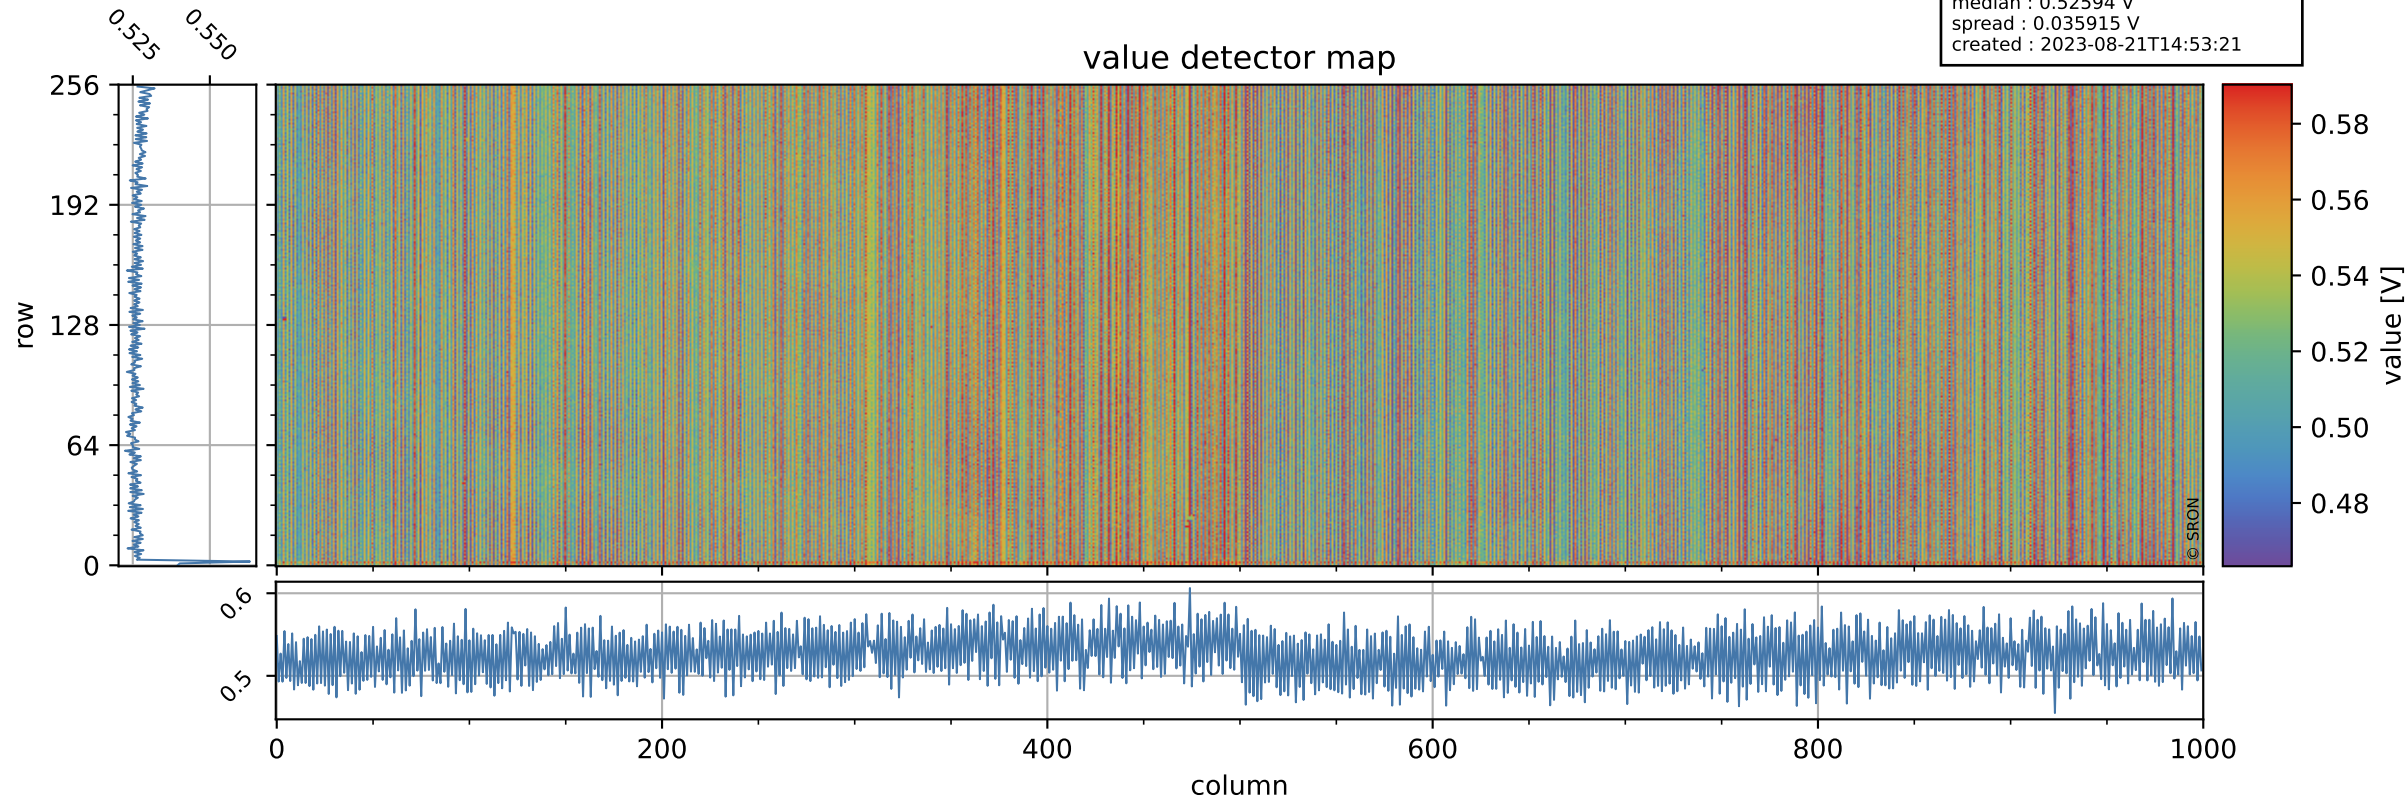

Tropomi SWIR offset (official)

orbits : 19 in [17137, 17182]
coverage : 2021-02-02 / 2021-02-05
median : 0.52594 V
spread : 0.035915 V
created : 2023-08-21T14:53:21

value detector map

Tropomi SWIR offset (official)

orbits : 19 in [17137, 17182]
coverage : 2021-02-02 / 2021-02-05
median : 27.95 μV
spread : 14.245 μV
created : 2023-08-21T14:53:21

Tropomi SWIR offset (official)

orbits : 19 in [17137, 17182]
coverage : 2021-02-02 / 2021-02-05
median : -0.072264 mV
spread : 0.3981 mV
created : 2023-08-21T14:53:22

value compared with SWIR offset CKD

Tropomi SWIR offset (official) ground-tracks of Sentinel-5P

orbits : 19 in [17137, 17182]
coverage : 2021-02-02 / 2021-02-05
created : 2023-08-21T14:53:22

Tropomi SWIR offset (official)

orbits : [2827, 17182]
coverage : 2018-04-30 / 2021-02-05
created : 2023-08-21T14:53:23

trend of detector median & temperatures