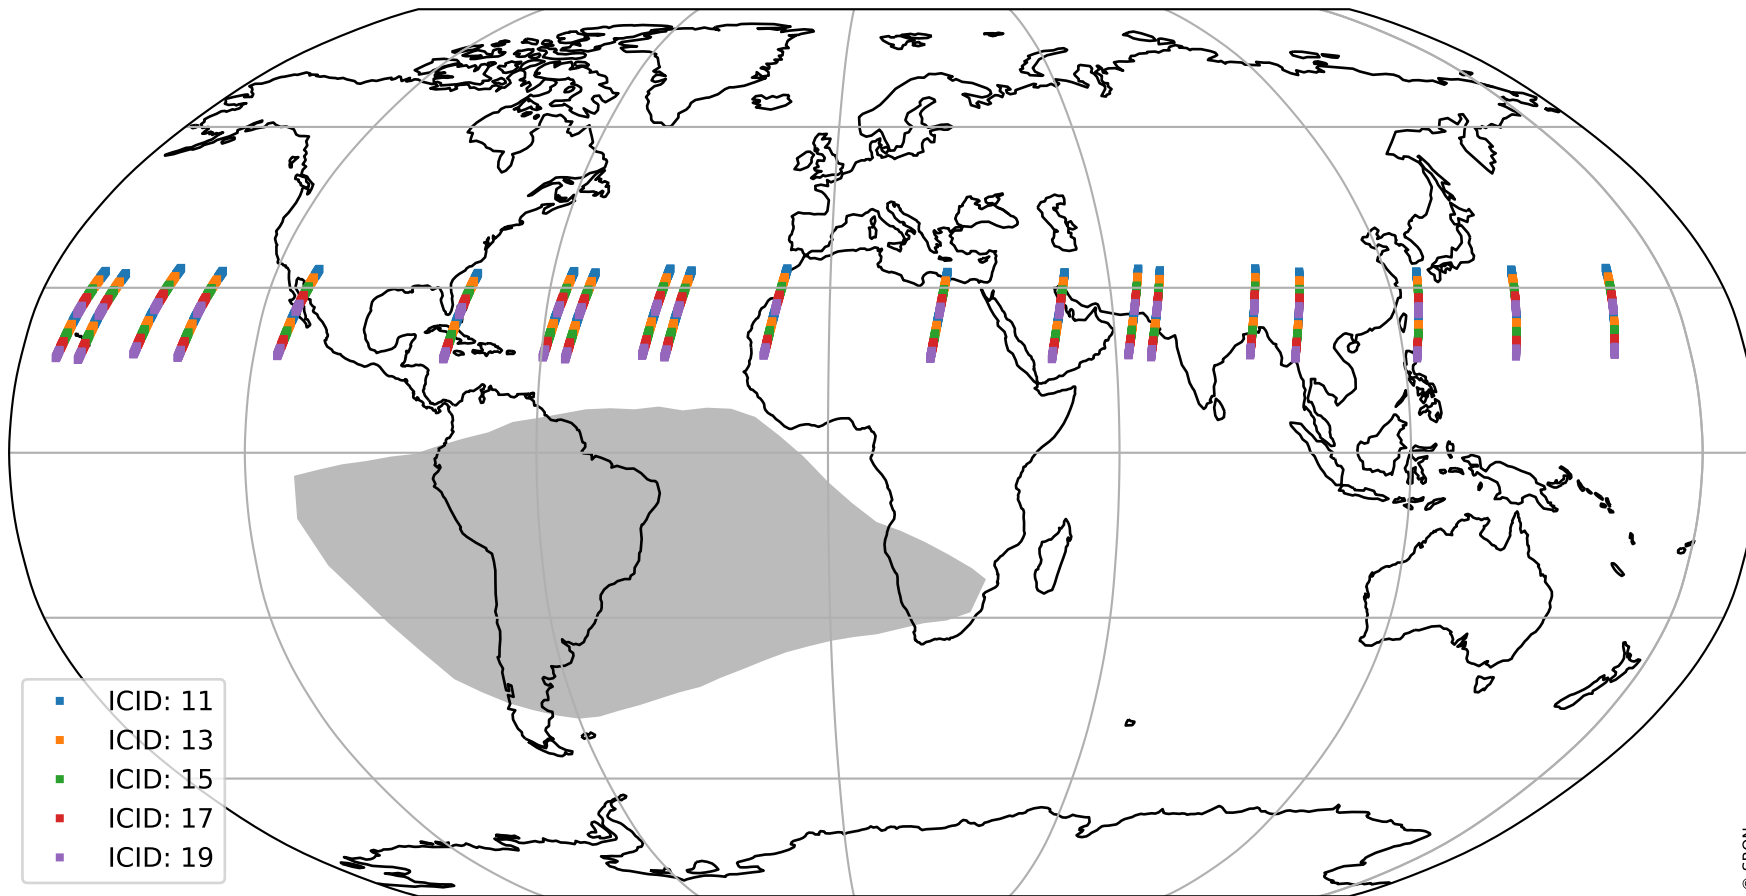

Tropomi SWIR offset (official)

orbits : 20 in [17152, 17197]
coverage : 2021-02-03 / 2021-02-06
median : 0.52593 V
spread : 0.035917 V
created : 2023-08-21T14:53:24

value detector map

Tropomi SWIR offset (official)

orbits : 20 in [17152, 17197]
coverage : 2021-02-03 / 2021-02-06
median : 27.115 μV
spread : 13.929 μV
created : 2023-08-21T14:53:24

Tropomi SWIR offset (official)

orbits : 20 in [17152, 17197]
coverage : 2021-02-03 / 2021-02-06
median : -0.08356 mV
spread : 0.40478 mV
created : 2023-08-21T14:53:24

value compared with SWIR offset CKD

Tropomi SWIR offset (official) ground-tracks of Sentinel-5P

orbits : 20 in [17152, 17197]
coverage : 2021-02-03 / 2021-02-06
created : 2023-08-21T14:53:25

Tropomi SWIR offset (official)

orbits : [2827, 17197]
coverage : 2018-04-30 / 2021-02-06
created : 2023-08-21T14:53:26

trend of detector median & temperatures