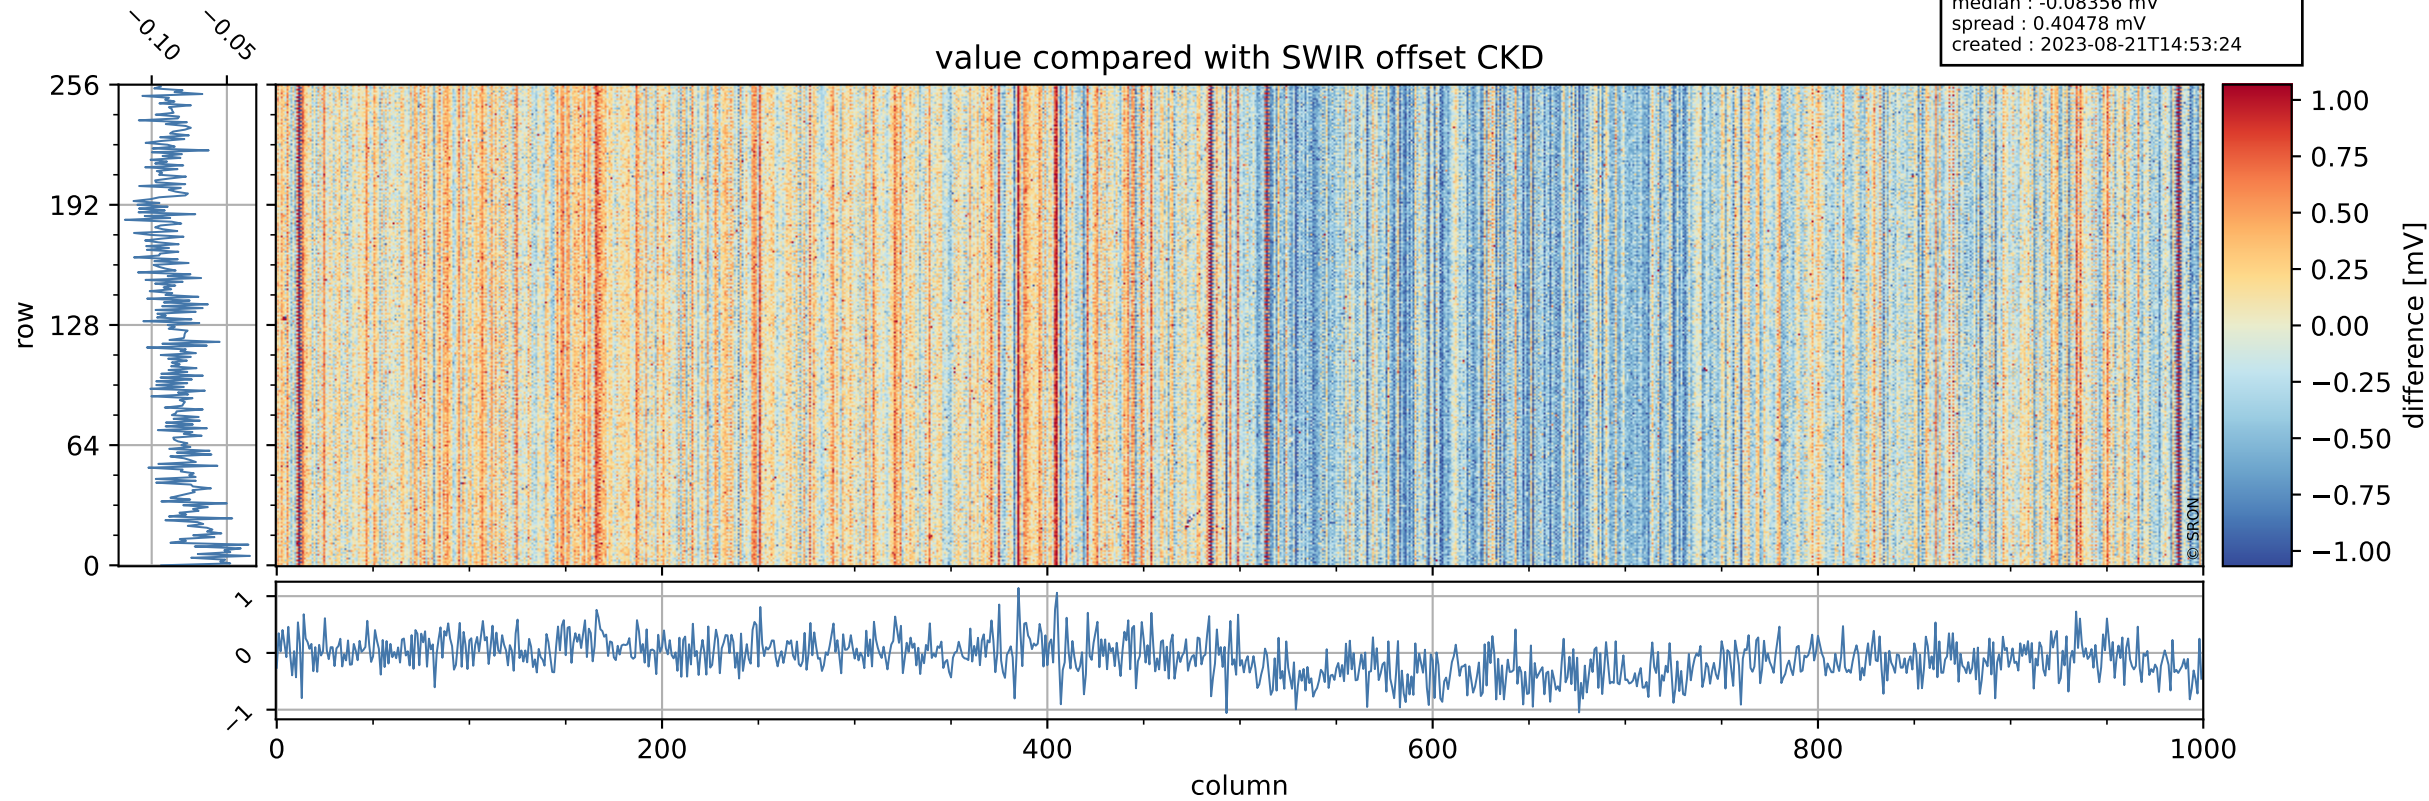

Tropomi SWIR offset (official)

orbits : 20 in [17152, 17197]
coverage : 2021-02-03 / 2021-02-06
median : 0.52593 V
spread : 0.035917 V
created : 2023-08-21T14:53:24

value detector map

Tropomi SWIR offset (official)

orbits : 20 in [17152, 17197]
coverage : 2021-02-03 / 2021-02-06
median : 27.115 μV
spread : 13.929 μV
created : 2023-08-21T14:53:24

Tropomi SWIR offset (official)

orbits : 20 in [17152, 17197]
coverage : 2021-02-03 / 2021-02-06
median : -0.08356 mV
spread : 0.40478 mV
created : 2023-08-21T14:53:24

value compared with SWIR offset CKD

Tropomi SWIR offset (official) ground-tracks of Sentinel-5P

orbits : 20 in [17152, 17197]
coverage : 2021-02-03 / 2021-02-06
created : 2023-08-21T14:53:25

Tropomi SWIR offset (official)

orbits : [2827, 17197]
coverage : 2018-04-30 / 2021-02-06
created : 2023-08-21T14:53:26

trend of detector median & temperatures