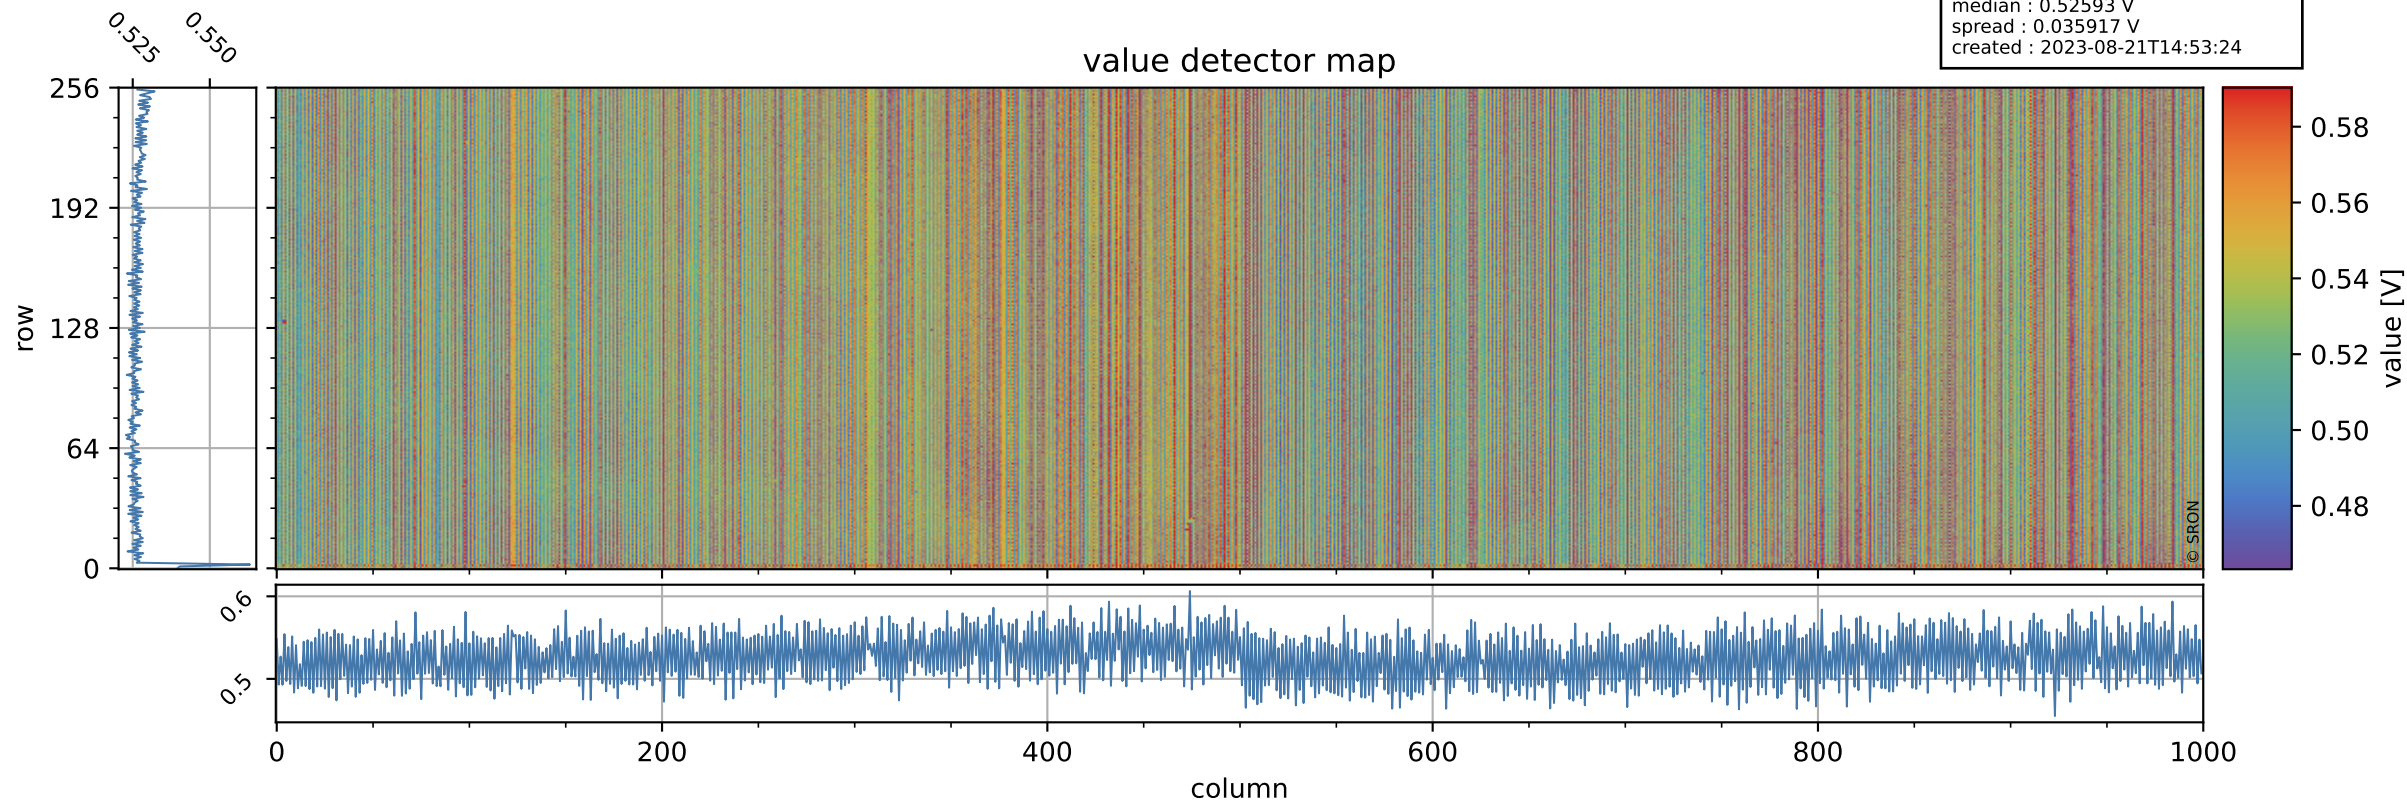

Tropomi SWIR offset (official)

orbits : 20 in [17152, 17197]
coverage : 2021-02-03 / 2021-02-06
median : 0.52593 V
spread : 0.035917 V
created : 2023-08-21T14:53:24

value detector map

Tropomi SWIR offset (official)

orbits : 20 in [17152, 17197]
coverage : 2021-02-03 / 2021-02-06
median : 27.115 μV
spread : 13.929 μV
created : 2023-08-21T14:53:24

Tropomi SWIR offset (official)

orbits : 20 in [17152, 17197]
coverage : 2021-02-03 / 2021-02-06
median : -0.08356 mV
spread : 0.40478 mV
created : 2023-08-21T14:53:24

value compared with SWIR offset CKD

Tropomi SWIR offset (official) ground-tracks of Sentinel-5P

orbits : 20 in [17152, 17197]
coverage : 2021-02-03 / 2021-02-06
created : 2023-08-21T14:53:25

Tropomi SWIR offset (official)

orbits : [2827, 17197]
coverage : 2018-04-30 / 2021-02-06
created : 2023-08-21T14:53:26

trend of detector median & temperatures