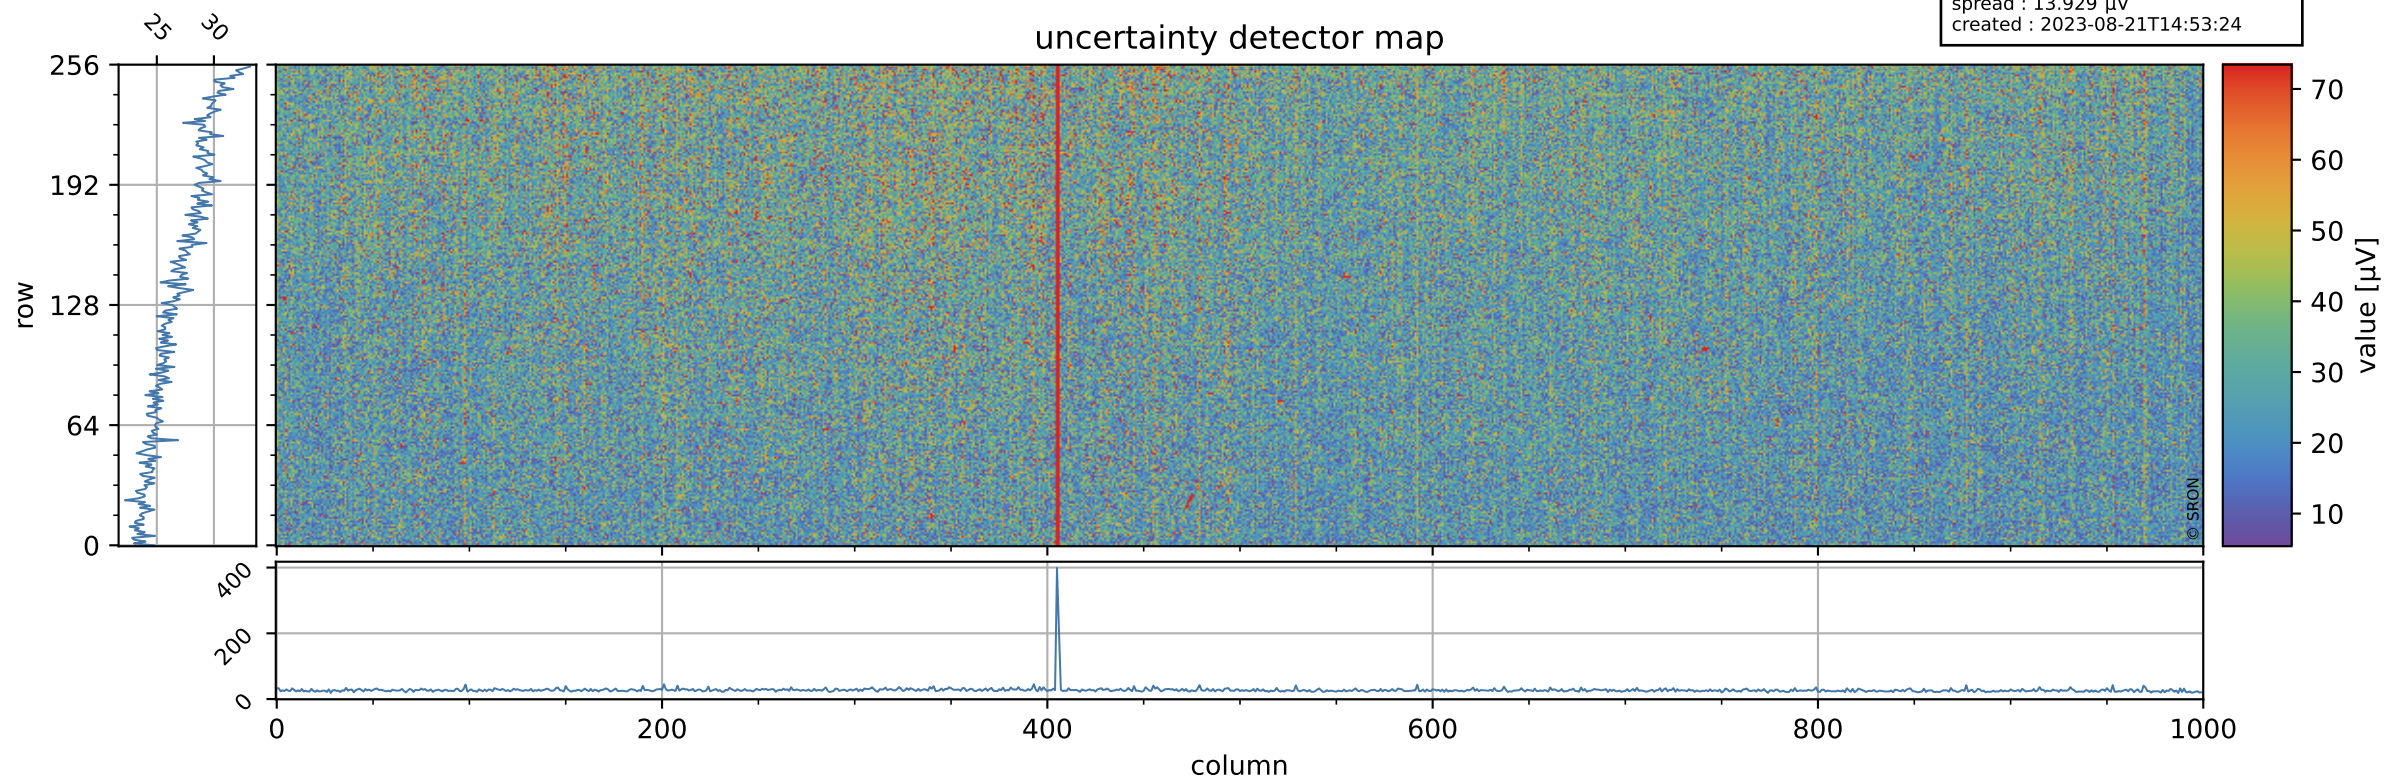

Tropomi SWIR offset (official)

orbits : 20 in [17152, 17197]
coverage : 2021-02-03 / 2021-02-06
median : 0.52593 V
spread : 0.035917 V
created : 2023-08-21T14:53:24

value detector map

Tropomi SWIR offset (official)

orbits : 20 in [17152, 17197]
coverage : 2021-02-03 / 2021-02-06
median : 27.115 μV
spread : 13.929 μV
created : 2023-08-21T14:53:24

Tropomi SWIR offset (official)

orbits : 20 in [17152, 17197]
coverage : 2021-02-03 / 2021-02-06
median : -0.08356 mV
spread : 0.40478 mV
created : 2023-08-21T14:53:24

value compared with SWIR offset CKD

Tropomi SWIR offset (official) ground-tracks of Sentinel-5P

orbits : 20 in [17152, 17197]
coverage : 2021-02-03 / 2021-02-06
created : 2023-08-21T14:53:25

Tropomi SWIR offset (official)

orbits : [2827, 17197]
coverage : 2018-04-30 / 2021-02-06
created : 2023-08-21T14:53:26

trend of detector median & temperatures