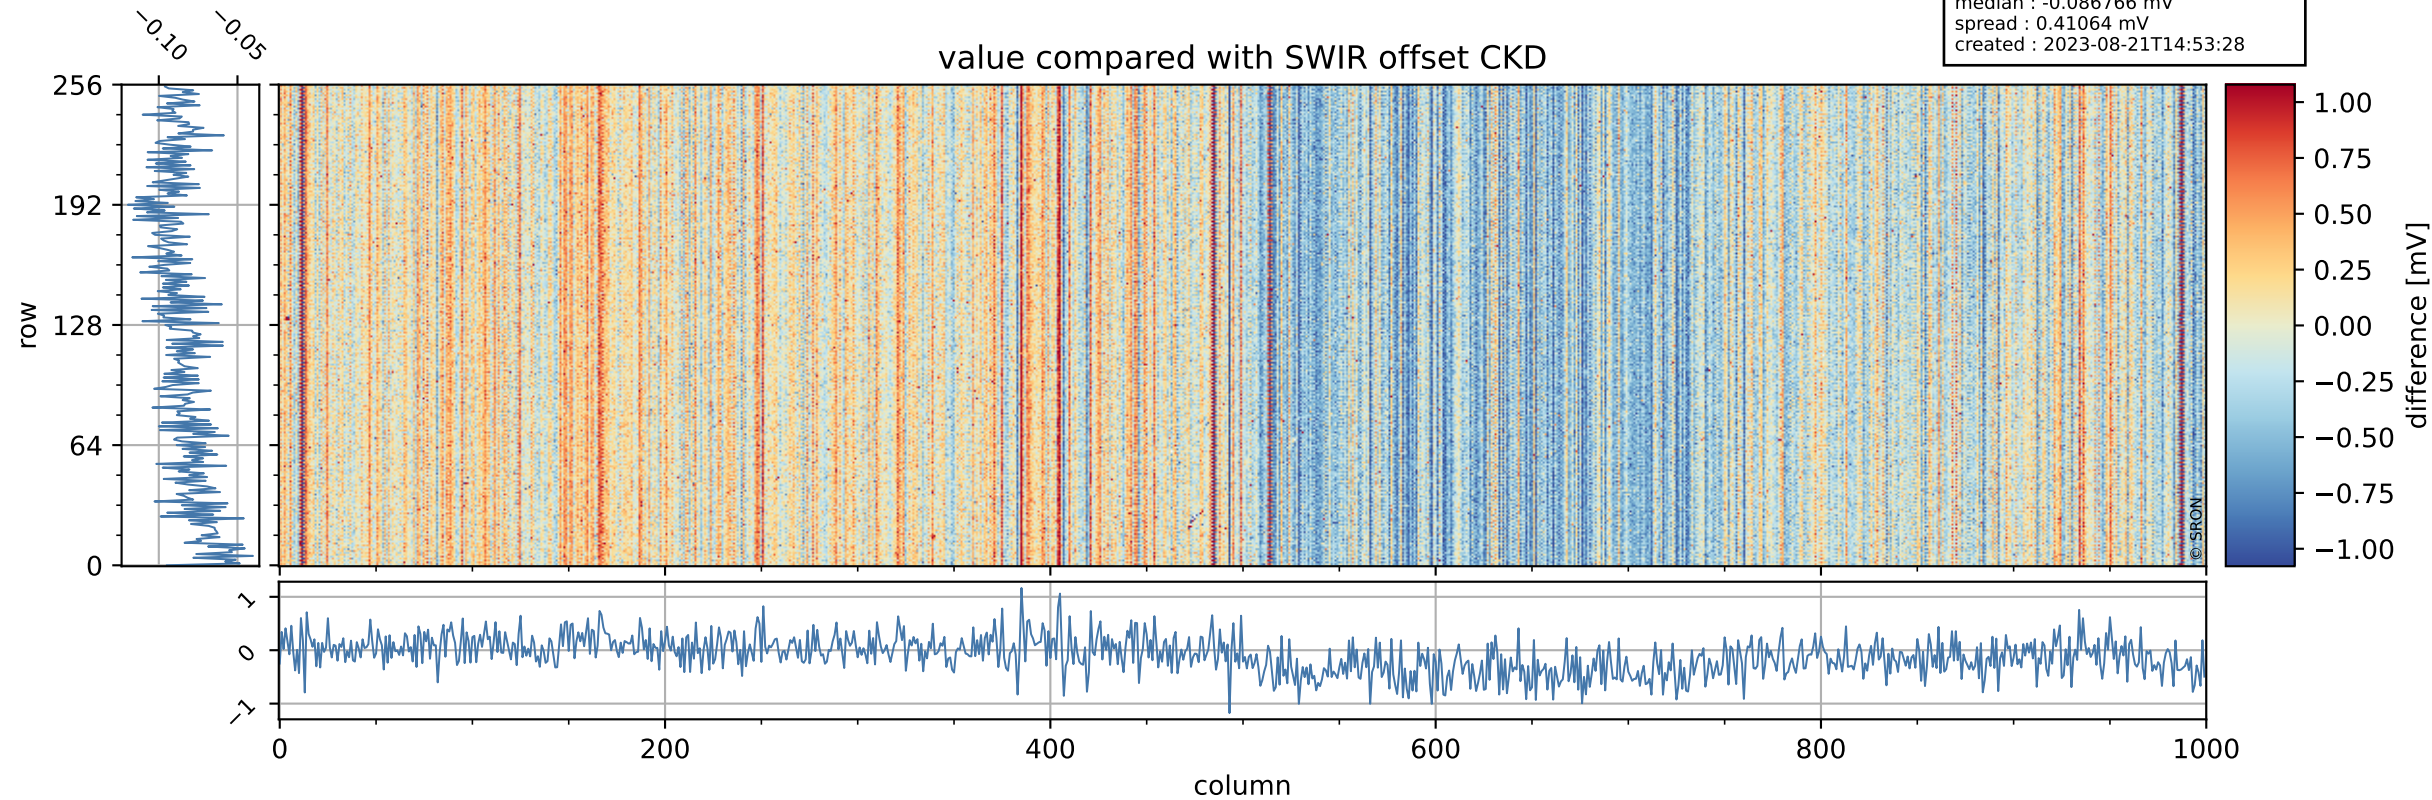

## value detector map

# Tropomi SWIR offset (official)

orbits : 19 in [17167, 17212]  
coverage : 2021-02-04 / 2021-02-07  
median : 27.394  $\mu\text{V}$   
spread : 14.043  $\mu\text{V}$   
created : 2023-08-21T14:53:27

# Tropomi SWIR offset (official)

orbits : 19 in [17167, 17212]  
coverage : 2021-02-04 / 2021-02-07  
median : -0.086766 mV  
spread : 0.41064 mV  
created : 2023-08-21T14:53:28

value compared with SWIR offset CKD

# Tropomi SWIR offset (official) ground-tracks of Sentinel-5P

orbits : 19 in [17167, 17212]  
coverage : 2021-02-04 / 2021-02-07  
created : 2023-08-21T14:53:28