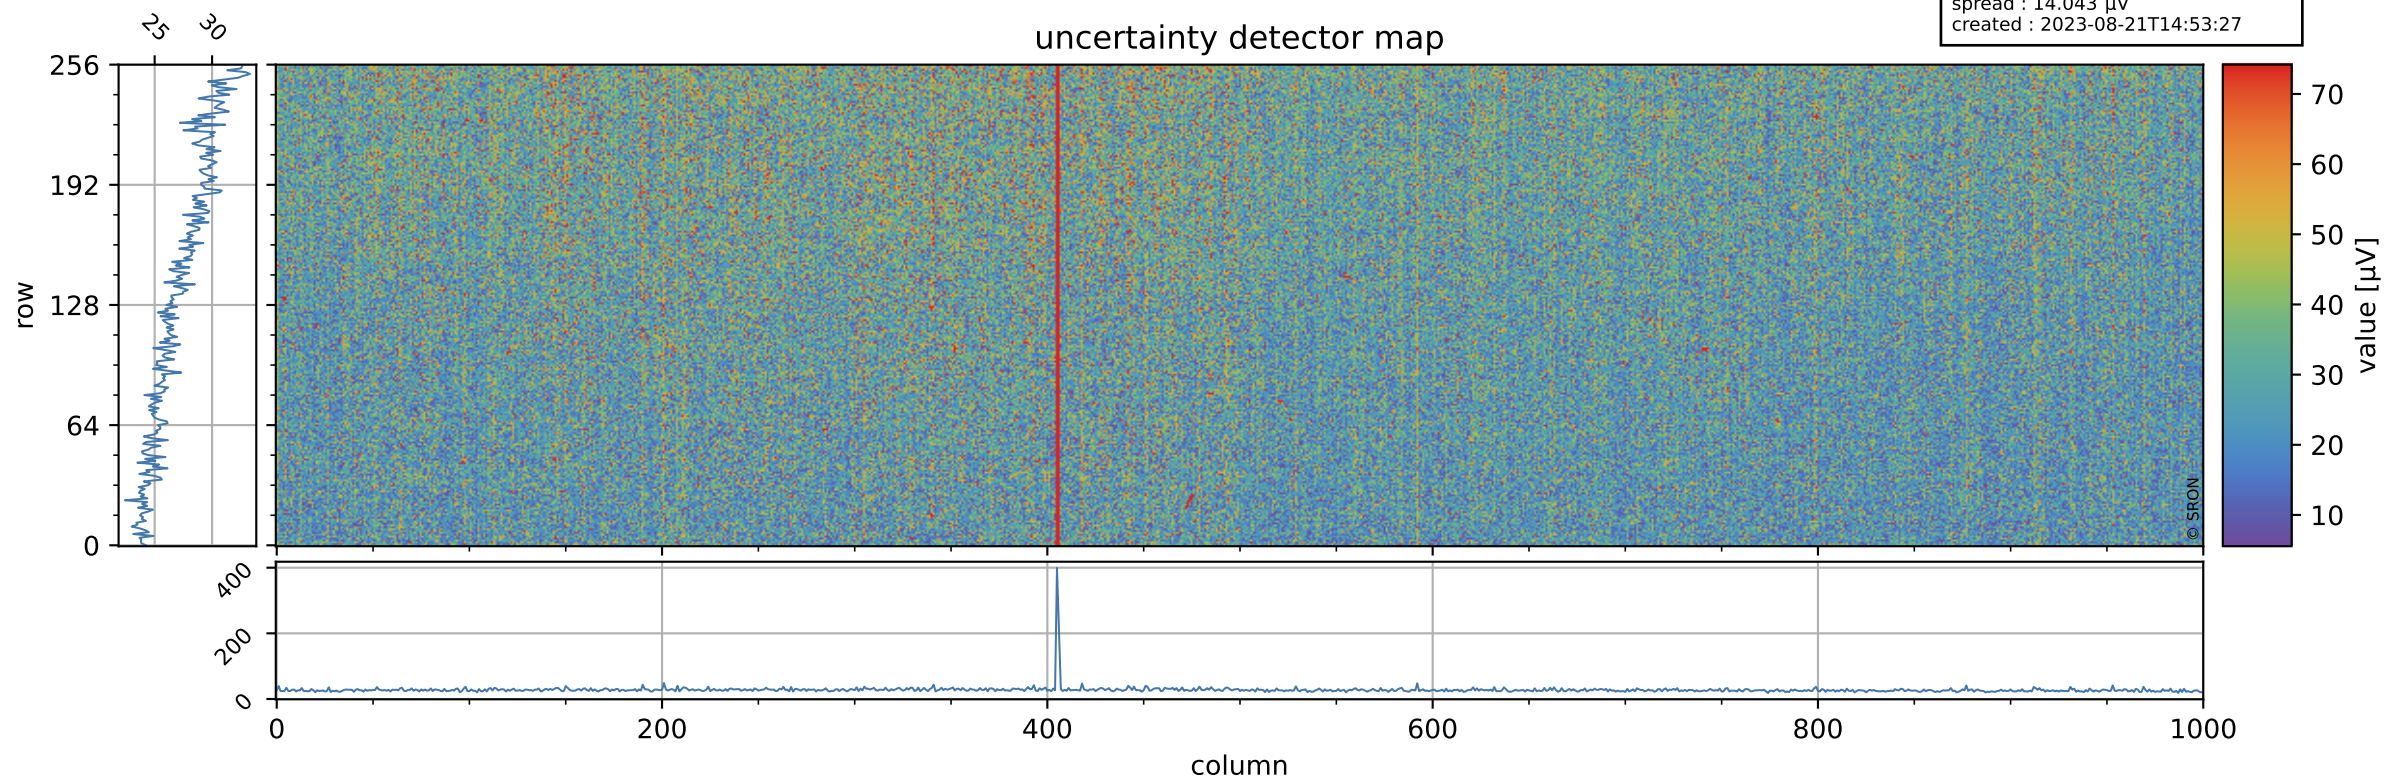

# Tropomi SWIR offset (official)

orbits : 19 in [17167, 17212]  
coverage : 2021-02-04 / 2021-02-07  
median : 0.52592 V  
spread : 0.035919 V  
created : 2023-08-21T14:53:27

## value detector map

# Tropomi SWIR offset (official)

orbits : 19 in [17167, 17212]  
coverage : 2021-02-04 / 2021-02-07  
median : 27.394  $\mu\text{V}$   
spread : 14.043  $\mu\text{V}$   
created : 2023-08-21T14:53:27

# Tropomi SWIR offset (official) ground-tracks of Sentinel-5P

orbits : 19 in [17167, 17212]  
coverage : 2021-02-04 / 2021-02-07  
created : 2023-08-21T14:53:28