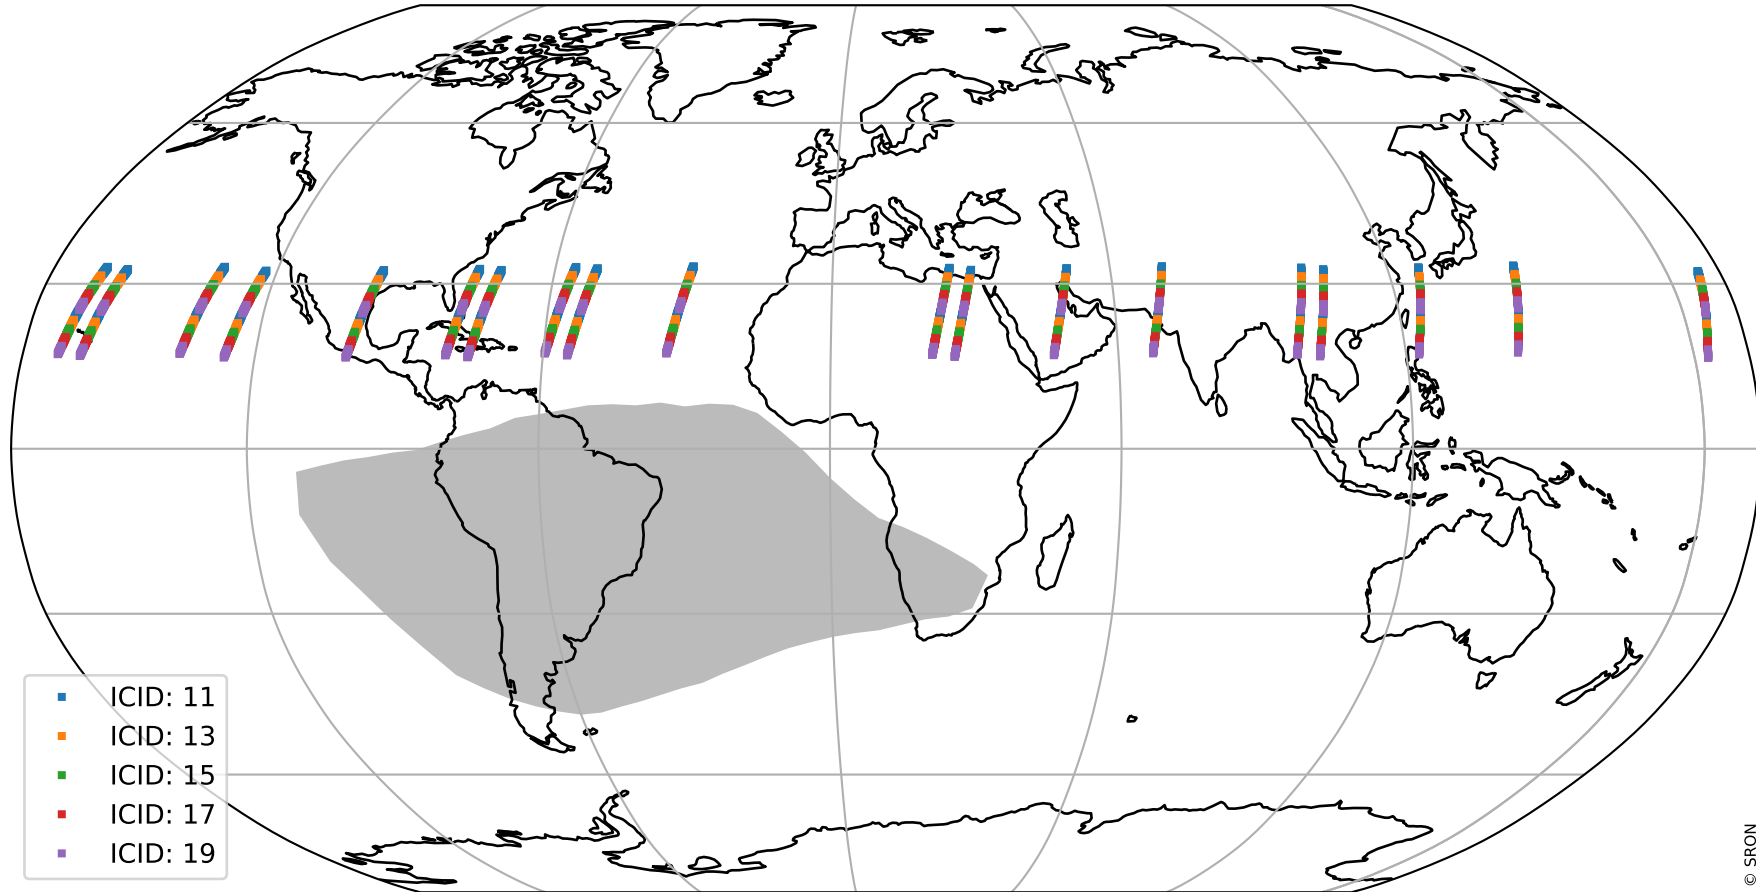

# Tropomi SWIR offset (official)

orbits : 19 in [17167, 17212]  
coverage : 2021-02-04 / 2021-02-07  
median : 27.394  $\mu\text{V}$   
spread : 14.043  $\mu\text{V}$   
created : 2023-08-21T14:53:27

# Tropomi SWIR offset (official)

orbits : 19 in [17167, 17212]  
coverage : 2021-02-04 / 2021-02-07  
median : -0.086766 mV  
spread : 0.41064 mV  
created : 2023-08-21T14:53:28

value compared with SWIR offset CKD

# Tropomi SWIR offset (official) ground-tracks of Sentinel-5P

orbits : 19 in [17167, 17212]  
coverage : 2021-02-04 / 2021-02-07  
created : 2023-08-21T14:53:28

# Tropomi SWIR offset (official)

orbits : [2827, 17212]  
coverage : 2018-04-30 / 2021-02-07  
created : 2023-08-21T14:53:29