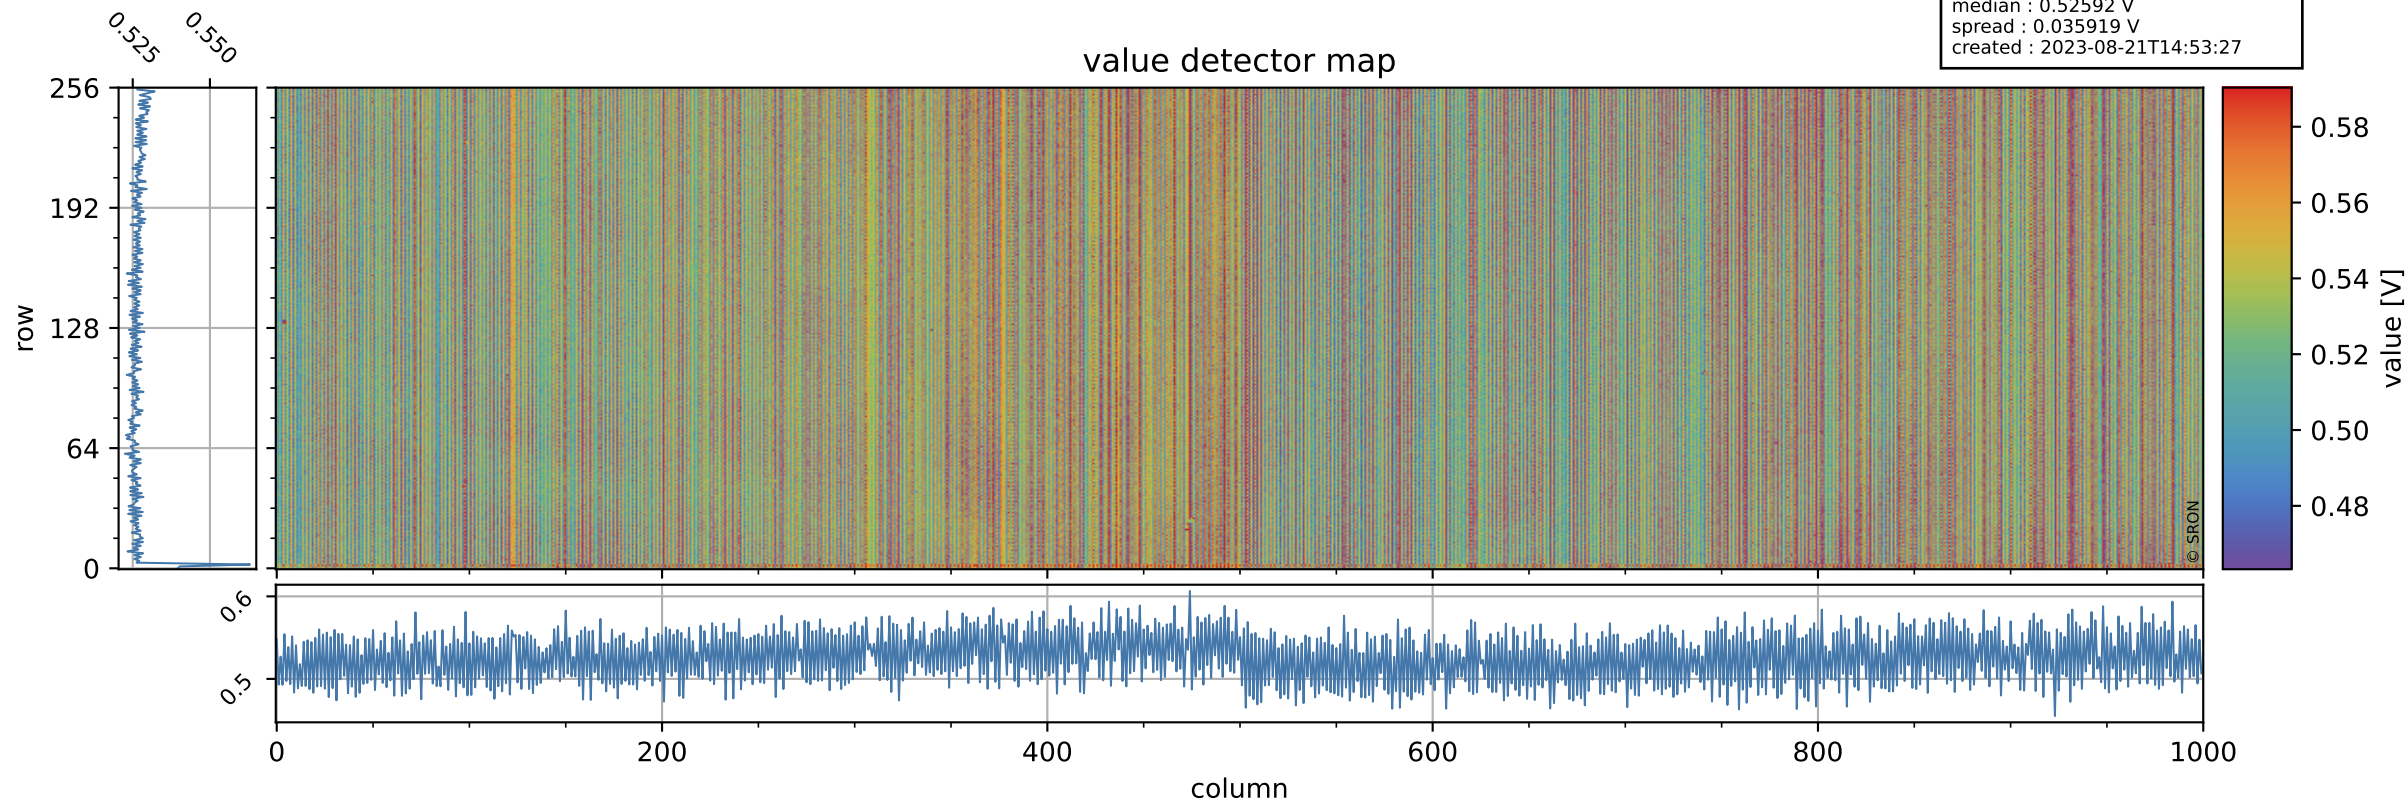

# Tropomi SWIR offset (official)

orbits : 19 in [17167, 17212]  
coverage : 2021-02-04 / 2021-02-07  
median : 0.52592 V  
spread : 0.035919 V  
created : 2023-08-21T14:53:27

## value detector map

# Tropomi SWIR offset (official)

orbits : 19 in [17167, 17212]  
coverage : 2021-02-04 / 2021-02-07  
median : 27.394  $\mu\text{V}$   
spread : 14.043  $\mu\text{V}$   
created : 2023-08-21T14:53:27

# Tropomi SWIR offset (official) ground-tracks of Sentinel-5P

orbits : 19 in [17167, 17212]  
coverage : 2021-02-04 / 2021-02-07  
created : 2023-08-21T14:53:28