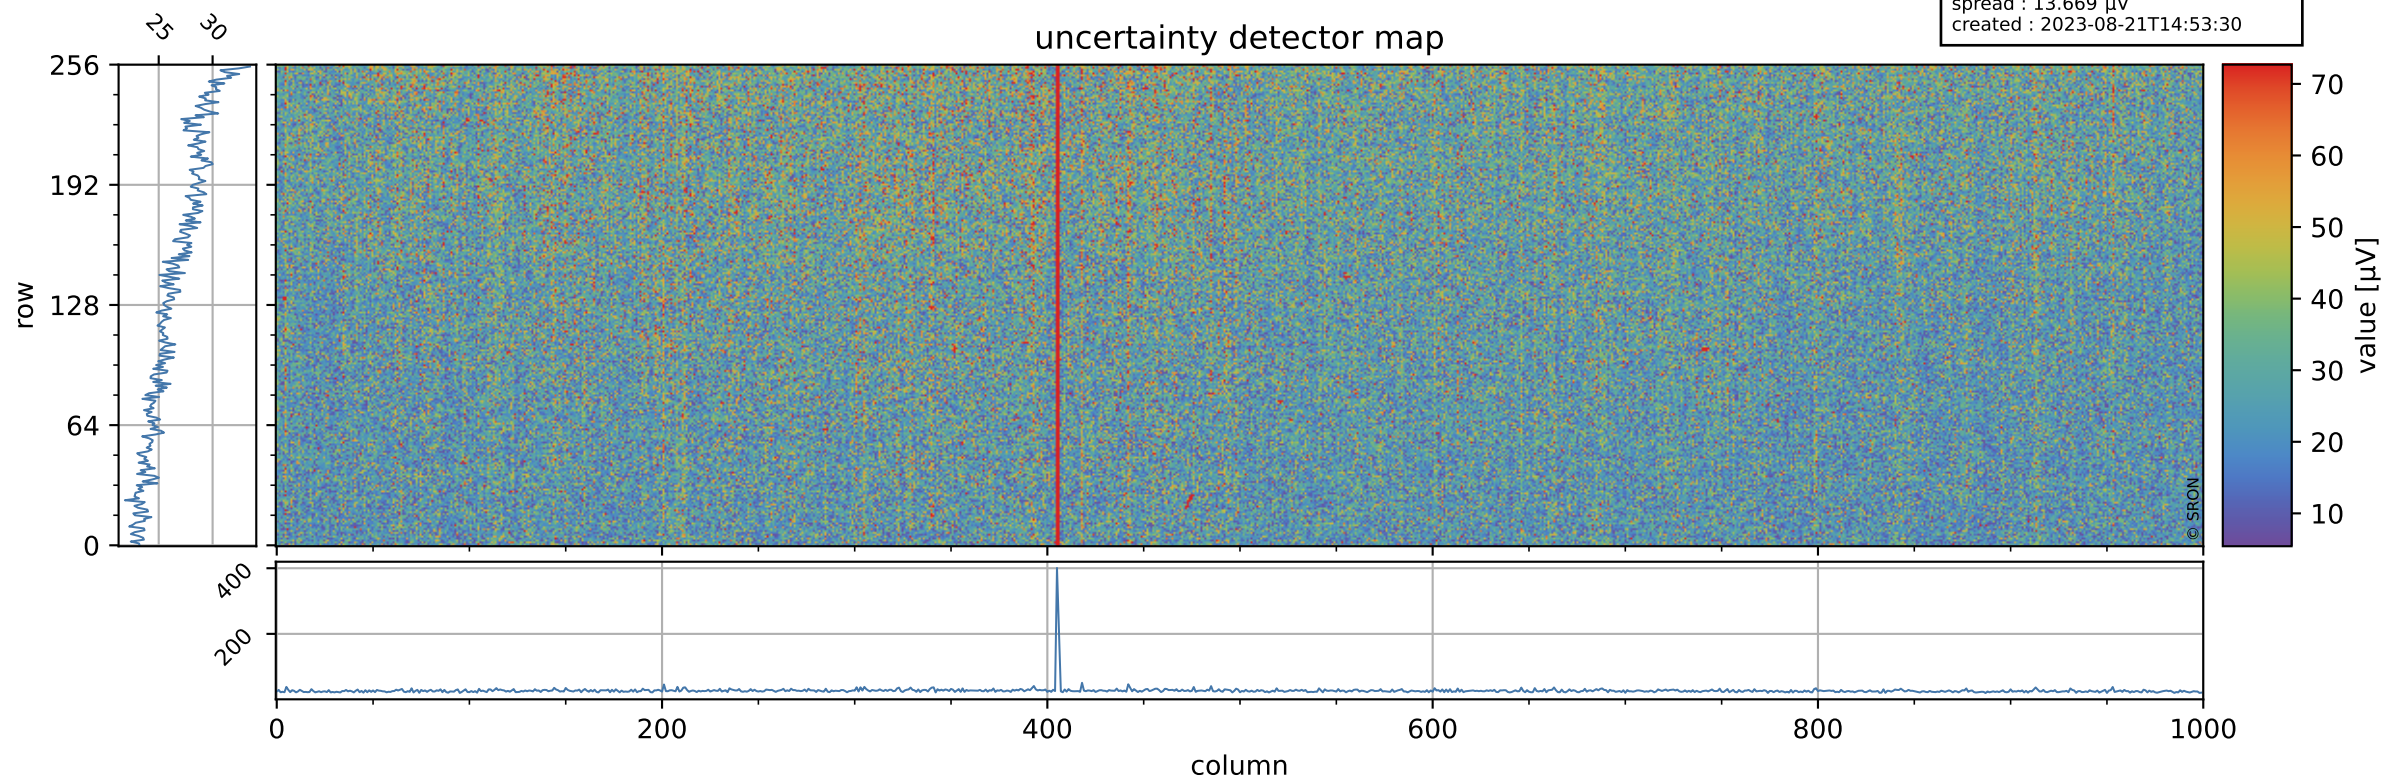

# Tropomi SWIR offset (official)

orbits : 20 in [17182, 17227]  
coverage : 2021-02-05 / 2021-02-08  
median : 0.52592 V  
spread : 0.03592 V  
created : 2023-08-21T14:53:30

## value detector map

# Tropomi SWIR offset (official)

orbits : 20 in [17182, 17227]  
coverage : 2021-02-05 / 2021-02-08  
median : 26.619  $\mu\text{V}$   
spread : 13.669  $\mu\text{V}$   
created : 2023-08-21T14:53:30

# Tropomi SWIR offset (official) ground-tracks of Sentinel-5P

orbits : 20 in [17182, 17227]  
coverage : 2021-02-05 / 2021-02-08  
created : 2023-08-21T14:53:31