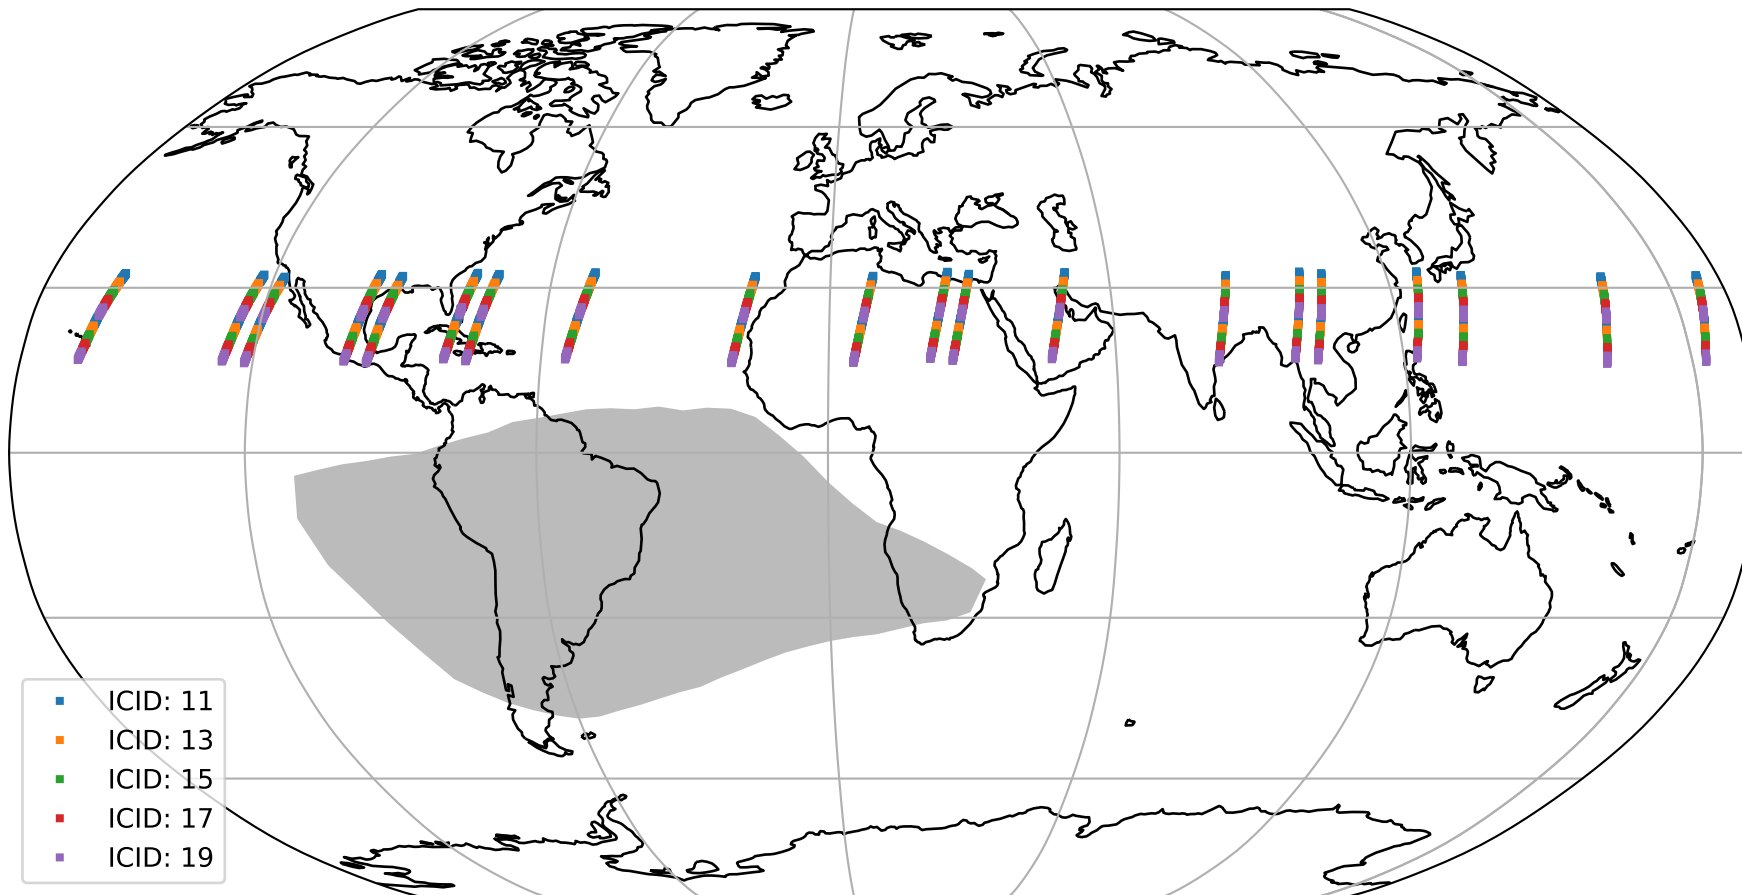

# Tropomi SWIR offset (official)

orbits : 20 in [17182, 17227]  
coverage : 2021-02-05 / 2021-02-08  
median : 26.619  $\mu\text{V}$   
spread : 13.669  $\mu\text{V}$   
created : 2023-08-21T14:53:30

# Tropomi SWIR offset (official)

orbits : 20 in [17182, 17227]  
coverage : 2021-02-05 / 2021-02-08  
median : -0.088035 mV  
spread : 0.40964 mV  
created : 2023-08-21T14:53:31

value compared with SWIR offset CKD

# Tropomi SWIR offset (official) ground-tracks of Sentinel-5P

orbits : 20 in [17182, 17227]  
coverage : 2021-02-05 / 2021-02-08  
created : 2023-08-21T14:53:31

# Tropomi SWIR offset (official)

orbits : [2827, 17227]  
coverage : 2018-04-30 / 2021-02-08  
created : 2023-08-21T14:53:32