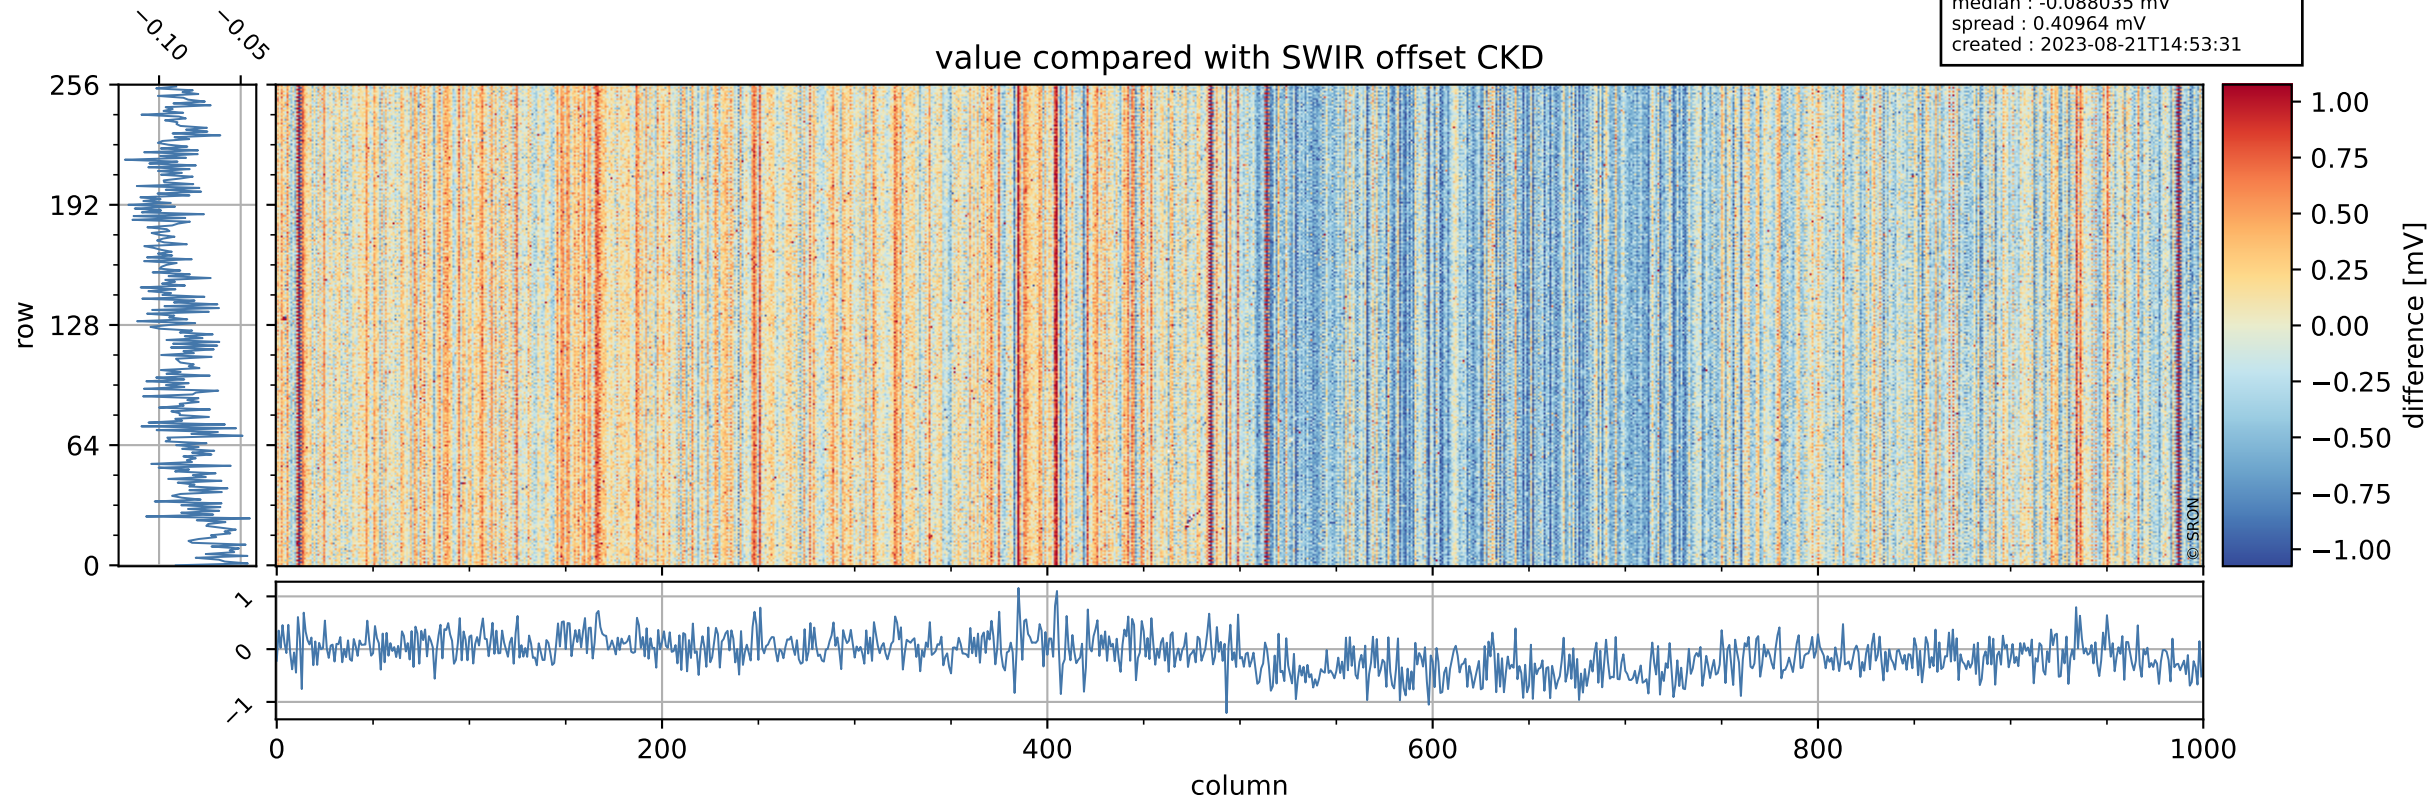

## value detector map

# Tropomi SWIR offset (official)

orbits : 20 in [17182, 17227]  
coverage : 2021-02-05 / 2021-02-08  
median : 26.619  $\mu\text{V}$   
spread : 13.669  $\mu\text{V}$   
created : 2023-08-21T14:53:30

# Tropomi SWIR offset (official)

orbits : 20 in [17182, 17227]  
coverage : 2021-02-05 / 2021-02-08  
median : -0.088035 mV  
spread : 0.40964 mV  
created : 2023-08-21T14:53:31

value compared with SWIR offset CKD

# Tropomi SWIR offset (official) ground-tracks of Sentinel-5P

orbits : 20 in [17182, 17227]  
coverage : 2021-02-05 / 2021-02-08  
created : 2023-08-21T14:53:31