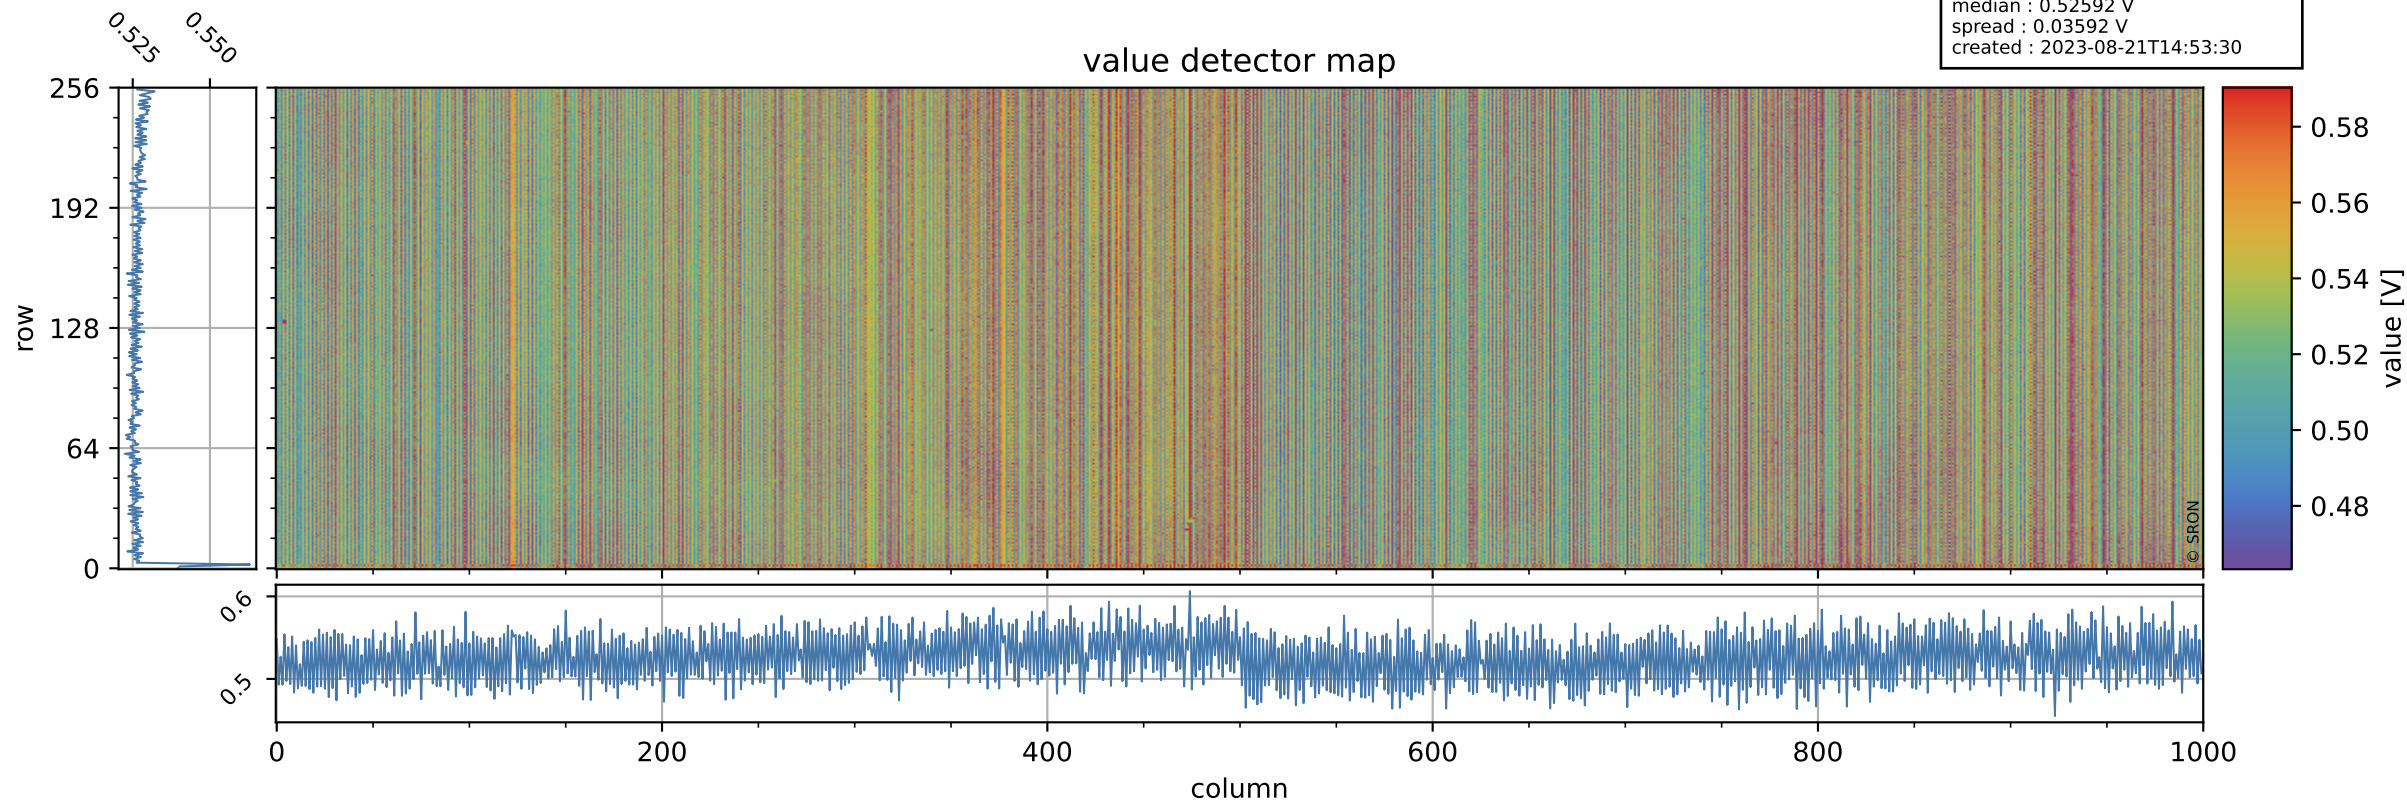

# Tropomi SWIR offset (official)

orbits : 20 in [17182, 17227]  
coverage : 2021-02-05 / 2021-02-08  
median : 0.52592 V  
spread : 0.03592 V  
created : 2023-08-21T14:53:30

## value detector map

# Tropomi SWIR offset (official)

orbits : 20 in [17182, 17227]  
coverage : 2021-02-05 / 2021-02-08  
median : 26.619  $\mu\text{V}$   
spread : 13.669  $\mu\text{V}$   
created : 2023-08-21T14:53:30

# Tropomi SWIR offset (official) ground-tracks of Sentinel-5P

orbits : 20 in [17182, 17227]  
coverage : 2021-02-05 / 2021-02-08  
created : 2023-08-21T14:53:31