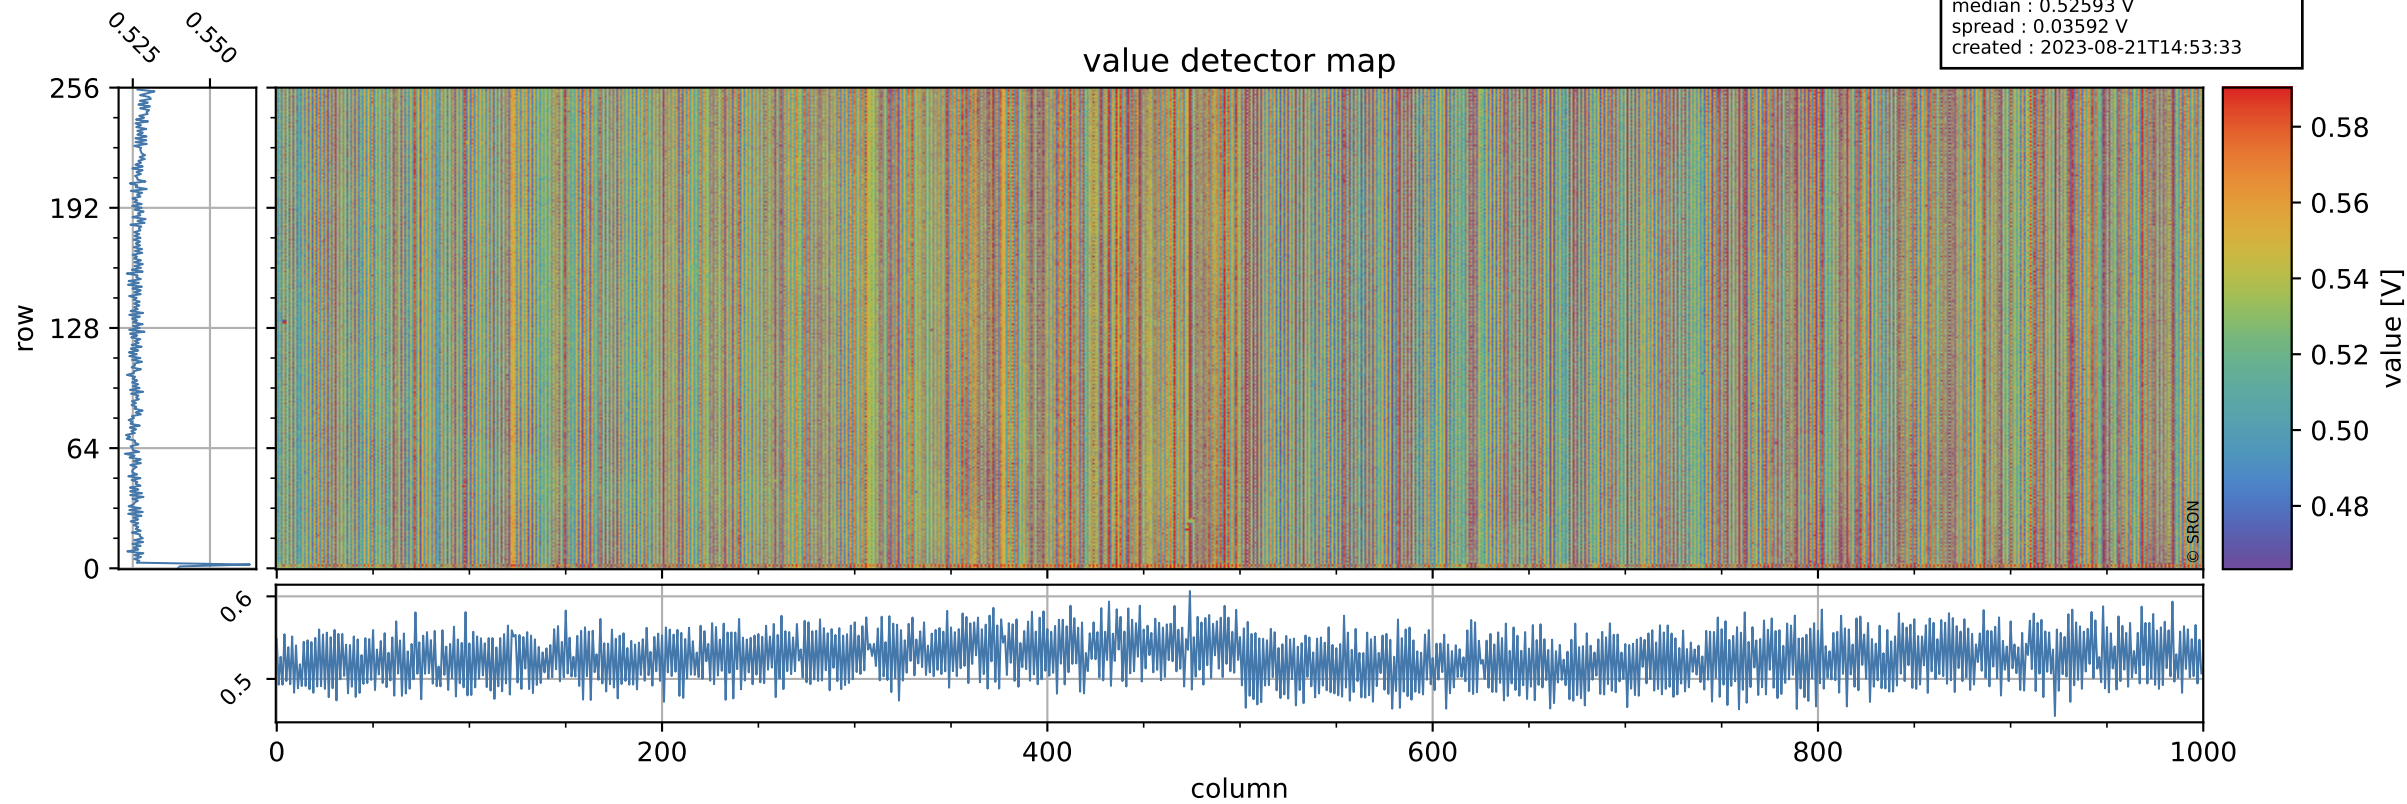

Tropomi SWIR offset (official)

orbits : 19 in [17197, 17242]
coverage : 2021-02-06 / 2021-02-09
median : 0.52593 V
spread : 0.03592 V
created : 2023-08-21T14:53:33

value detector map

Tropomi SWIR offset (official)

orbits : 19 in [17197, 17242]
coverage : 2021-02-06 / 2021-02-09
median : 27.066 μV
spread : 13.831 μV
created : 2023-08-21T14:53:33

Tropomi SWIR offset (official)

value compared with SWIR offset CKD

orbits : 19 in [17197, 17242]
coverage : 2021-02-06 / 2021-02-09
median : -0.081694 mV
spread : 0.40239 mV
created : 2023-08-21T14:53:34

Tropomi SWIR offset (official) ground-tracks of Sentinel-5P

orbits : 19 in [17197, 17242]
coverage : 2021-02-06 / 2021-02-09
created : 2023-08-21T14:53:34

Tropomi SWIR offset (official)

orbits : [2827, 17242]
coverage : 2018-04-30 / 2021-02-09
created : 2023-08-21T14:53:35

trend of detector median & temperatures