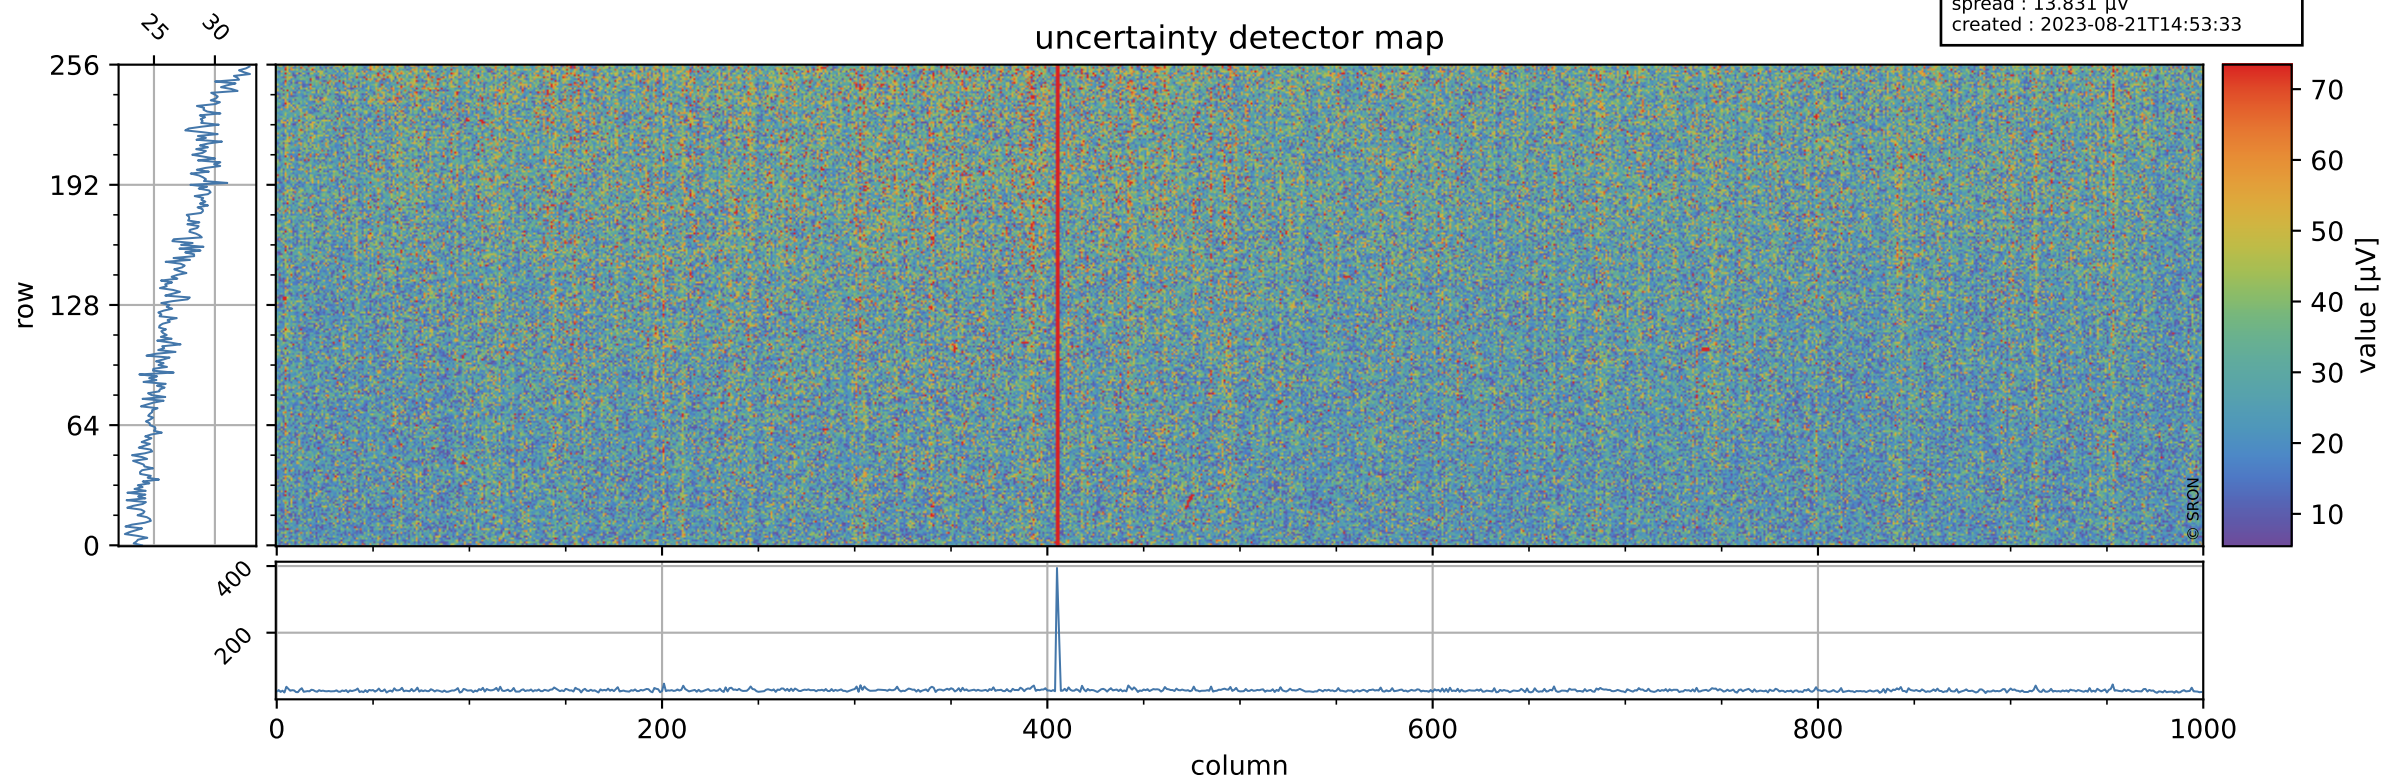

Tropomi SWIR offset (official)

orbits : 19 in [17197, 17242]
coverage : 2021-02-06 / 2021-02-09
median : 0.52593 V
spread : 0.03592 V
created : 2023-08-21T14:53:33

value detector map

Tropomi SWIR offset (official)

orbits : 19 in [17197, 17242]
coverage : 2021-02-06 / 2021-02-09
median : 27.066 μV
spread : 13.831 μV
created : 2023-08-21T14:53:33

Tropomi SWIR offset (official)

value compared with SWIR offset CKD

orbits : 19 in [17197, 17242]
coverage : 2021-02-06 / 2021-02-09
median : -0.081694 mV
spread : 0.40239 mV
created : 2023-08-21T14:53:34

Tropomi SWIR offset (official) ground-tracks of Sentinel-5P

orbits : 19 in [17197, 17242]
coverage : 2021-02-06 / 2021-02-09
created : 2023-08-21T14:53:34

Tropomi SWIR offset (official)

orbits : [2827, 17242]
coverage : 2018-04-30 / 2021-02-09
created : 2023-08-21T14:53:35

trend of detector median & temperatures