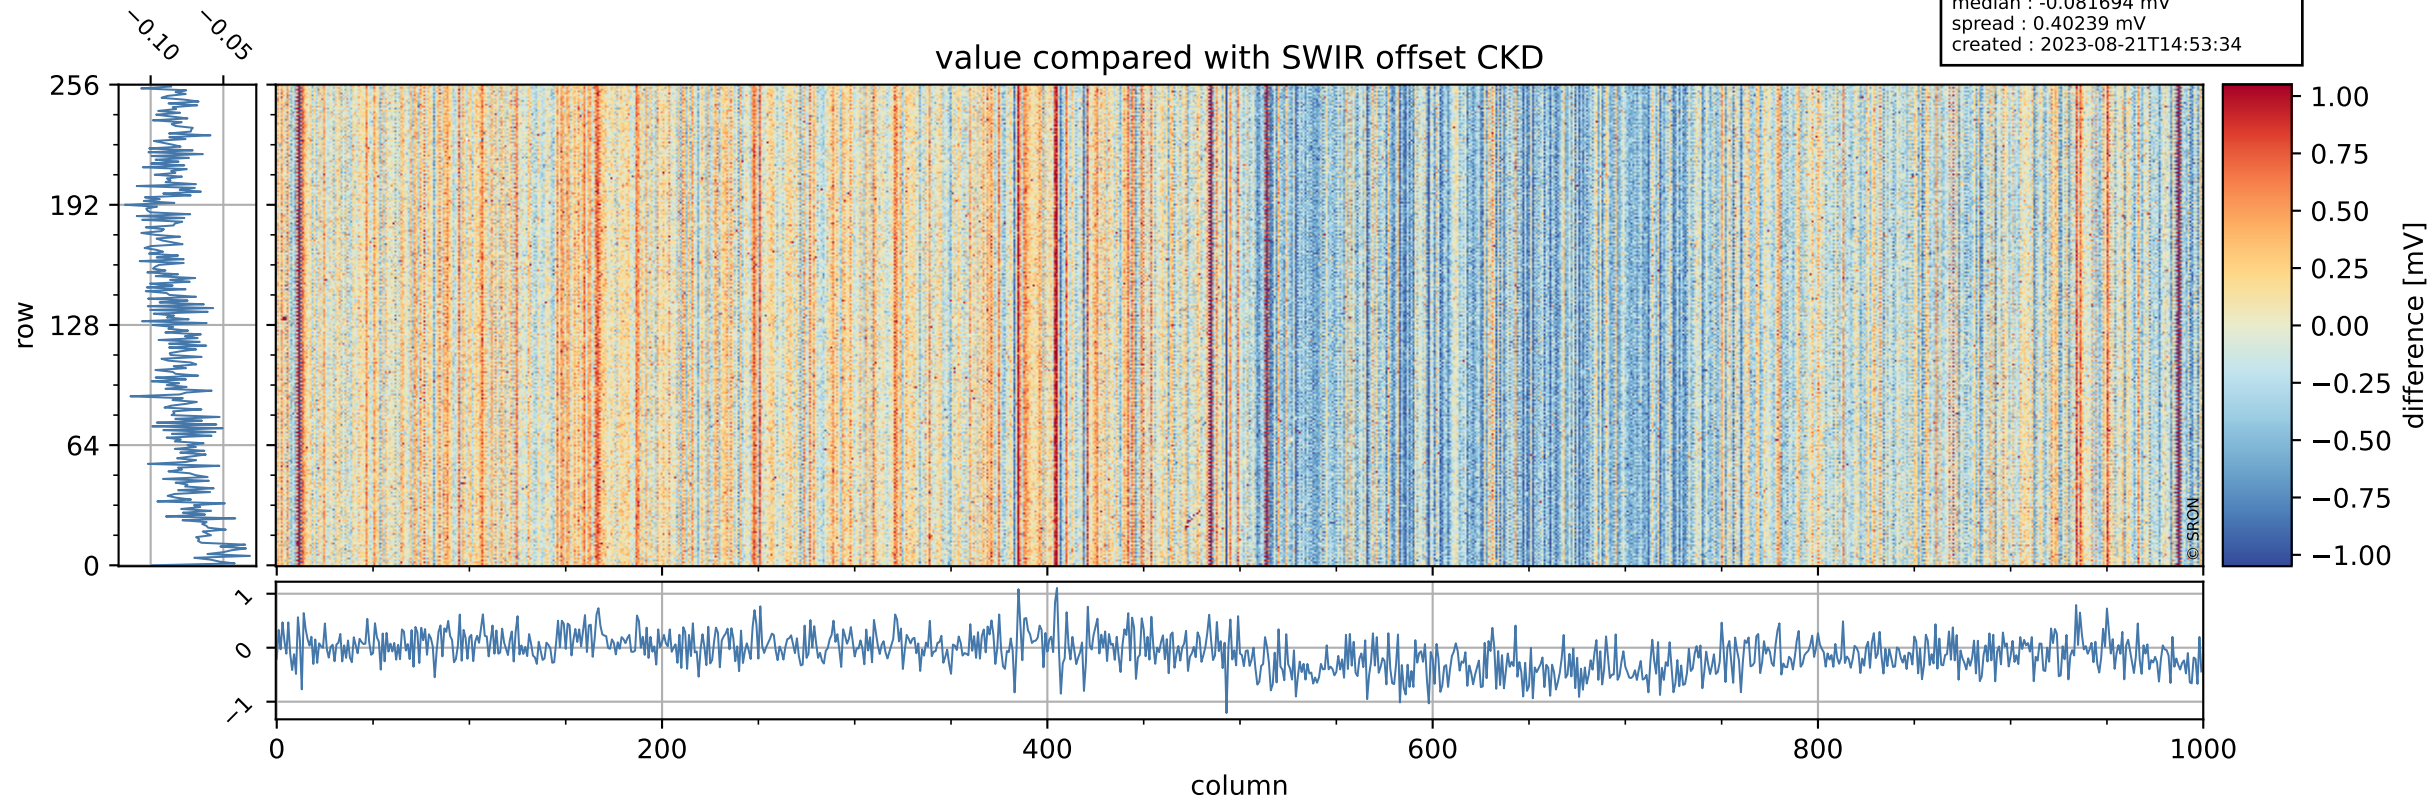

Tropomi SWIR offset (official)

orbits : 19 in [17197, 17242]
coverage : 2021-02-06 / 2021-02-09
median : 0.52593 V
spread : 0.03592 V
created : 2023-08-21T14:53:33

value detector map

Tropomi SWIR offset (official)

orbits : 19 in [17197, 17242]
coverage : 2021-02-06 / 2021-02-09
median : 27.066 μV
spread : 13.831 μV
created : 2023-08-21T14:53:33

Tropomi SWIR offset (official)

value compared with SWIR offset CKD

orbits : 19 in [17197, 17242]
coverage : 2021-02-06 / 2021-02-09
median : -0.081694 mV
spread : 0.40239 mV
created : 2023-08-21T14:53:34

Tropomi SWIR offset (official) ground-tracks of Sentinel-5P

orbits : 19 in [17197, 17242]
coverage : 2021-02-06 / 2021-02-09
created : 2023-08-21T14:53:34

Tropomi SWIR offset (official)

orbits : [2827, 17242]
coverage : 2018-04-30 / 2021-02-09
created : 2023-08-21T14:53:35

trend of detector median & temperatures