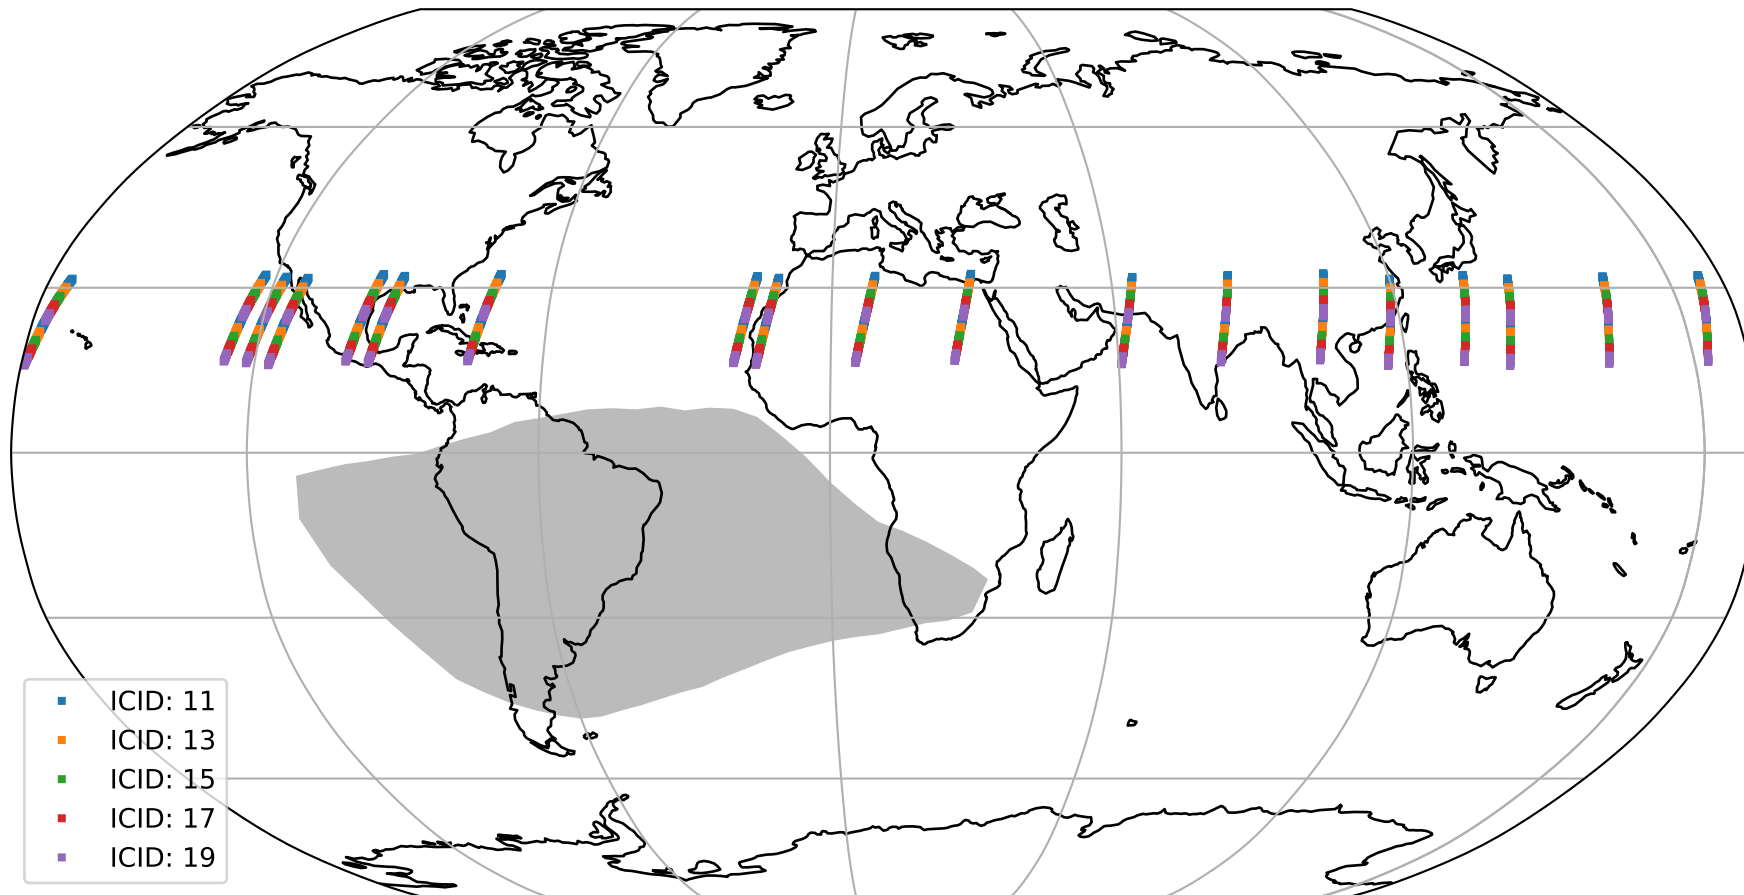

Tropomi SWIR offset (official)

orbits : 19 in [17197, 17242]
coverage : 2021-02-06 / 2021-02-09
median : 0.52593 V
spread : 0.03592 V
created : 2023-08-21T14:53:33

value detector map

Tropomi SWIR offset (official)

orbits : 19 in [17197, 17242]
coverage : 2021-02-06 / 2021-02-09
median : 27.066 μV
spread : 13.831 μV
created : 2023-08-21T14:53:33

Tropomi SWIR offset (official)

value compared with SWIR offset CKD

orbits : 19 in [17197, 17242]
coverage : 2021-02-06 / 2021-02-09
median : -0.081694 mV
spread : 0.40239 mV
created : 2023-08-21T14:53:34

Tropomi SWIR offset (official) ground-tracks of Sentinel-5P

orbits : 19 in [17197, 17242]
coverage : 2021-02-06 / 2021-02-09
created : 2023-08-21T14:53:34

Tropomi SWIR offset (official)

orbits : [2827, 17242]
coverage : 2018-04-30 / 2021-02-09
created : 2023-08-21T14:53:35