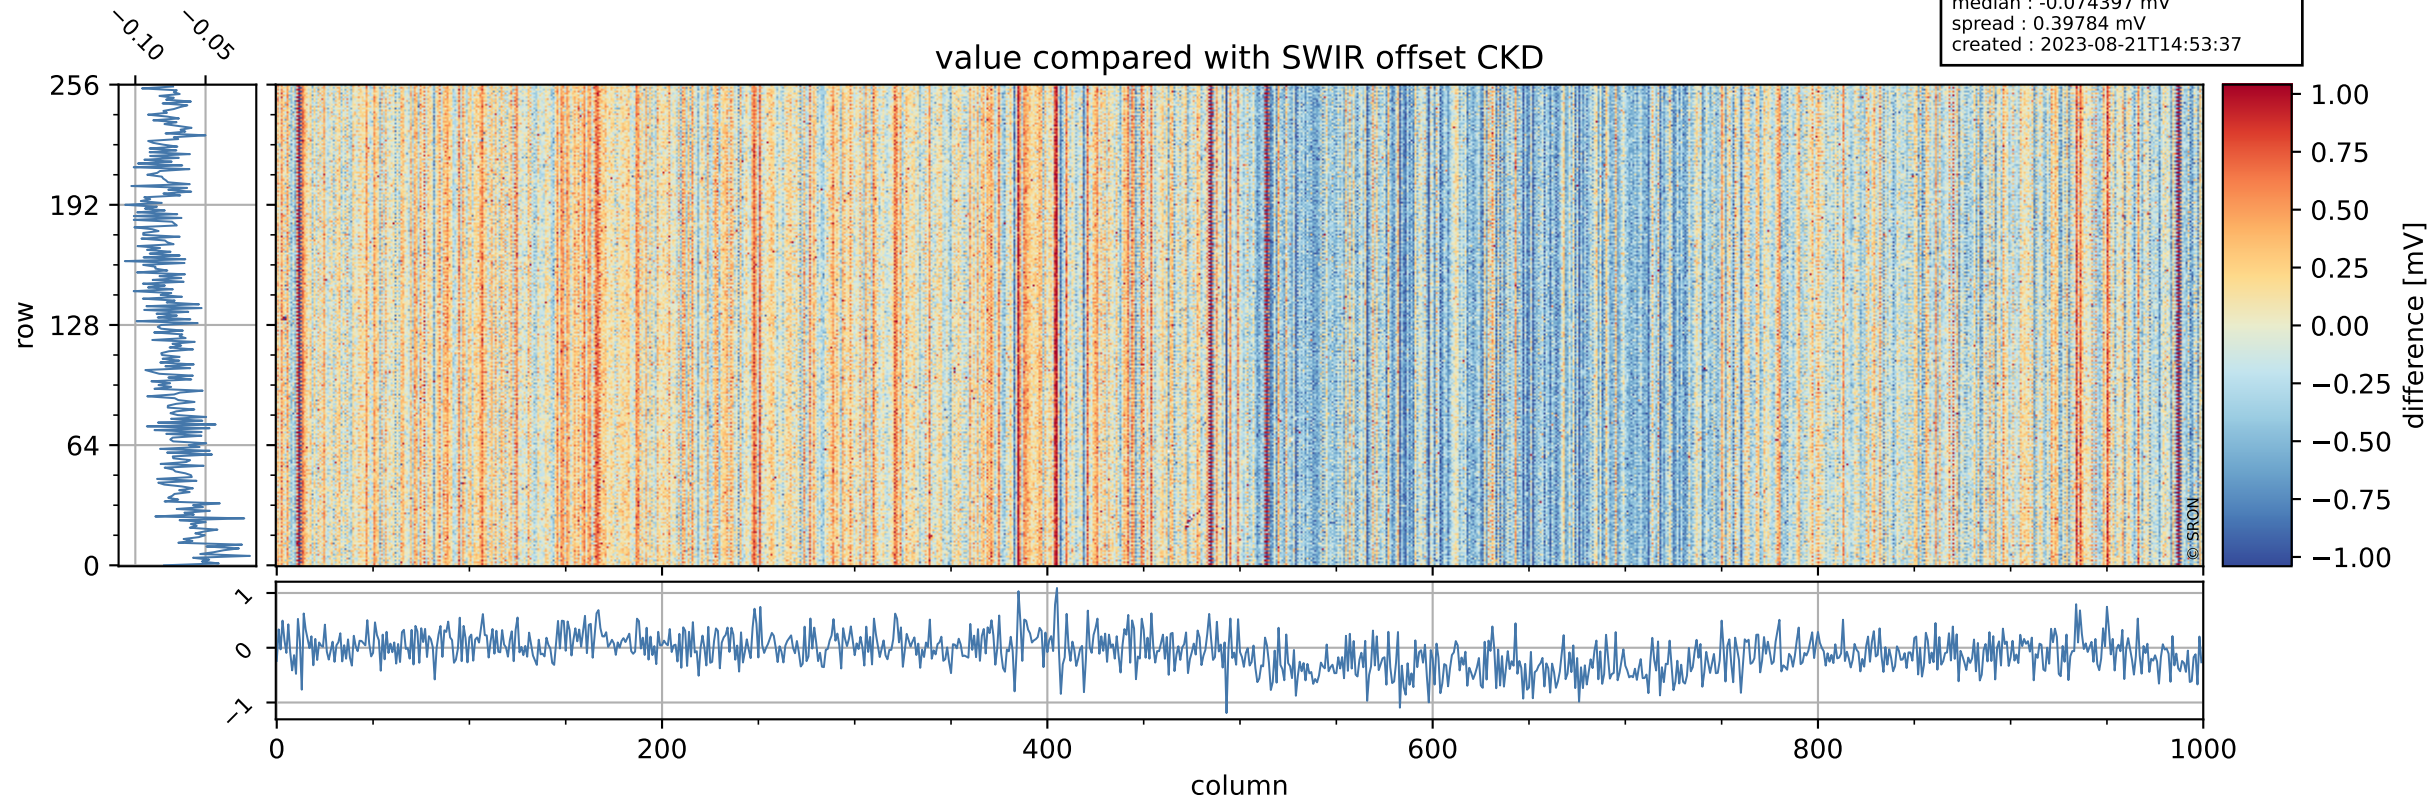

## value detector map

# Tropomi SWIR offset (official)

orbits : 19 in [17212, 17257]  
coverage : 2021-02-07 / 2021-02-10  
median : 27.105  $\mu\text{V}$   
spread : 13.849  $\mu\text{V}$   
created : 2023-08-21T14:53:36

# Tropomi SWIR offset (official)

value compared with SWIR offset CKD

orbits : 19 in [17212, 17257]  
coverage : 2021-02-07 / 2021-02-10  
median : -0.074397 mV  
spread : 0.39784 mV  
created : 2023-08-21T14:53:37

# Tropomi SWIR offset (official) ground-tracks of Sentinel-5P

orbits : 19 in [17212, 17257]  
coverage : 2021-02-07 / 2021-02-10  
created : 2023-08-21T14:53:38