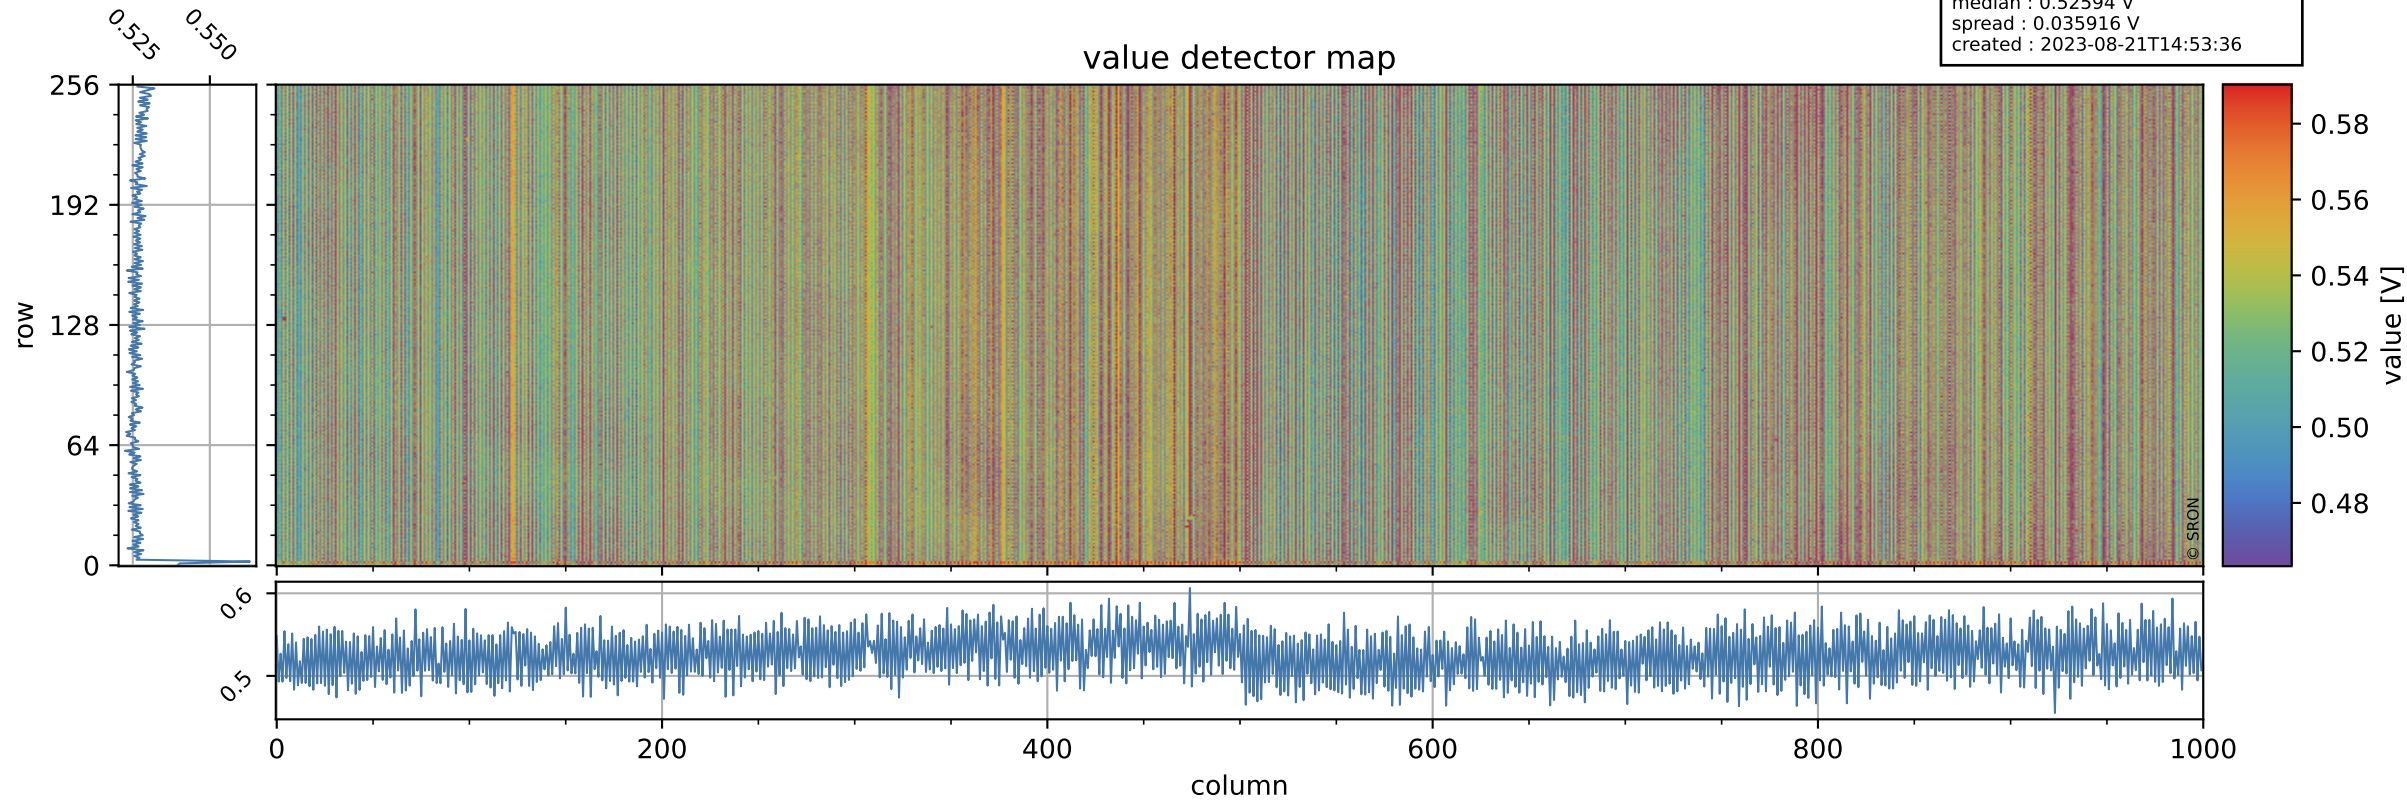

# Tropomi SWIR offset (official)

orbits : 19 in [17212, 17257]  
coverage : 2021-02-07 / 2021-02-10  
median : 0.52594 V  
spread : 0.035916 V  
created : 2023-08-21T14:53:36

## value detector map

# Tropomi SWIR offset (official)

orbits : 19 in [17212, 17257]  
coverage : 2021-02-07 / 2021-02-10  
median : 27.105  $\mu\text{V}$   
spread : 13.849  $\mu\text{V}$   
created : 2023-08-21T14:53:36

# Tropomi SWIR offset (official) ground-tracks of Sentinel-5P

orbits : 19 in [17212, 17257]  
coverage : 2021-02-07 / 2021-02-10  
created : 2023-08-21T14:53:38