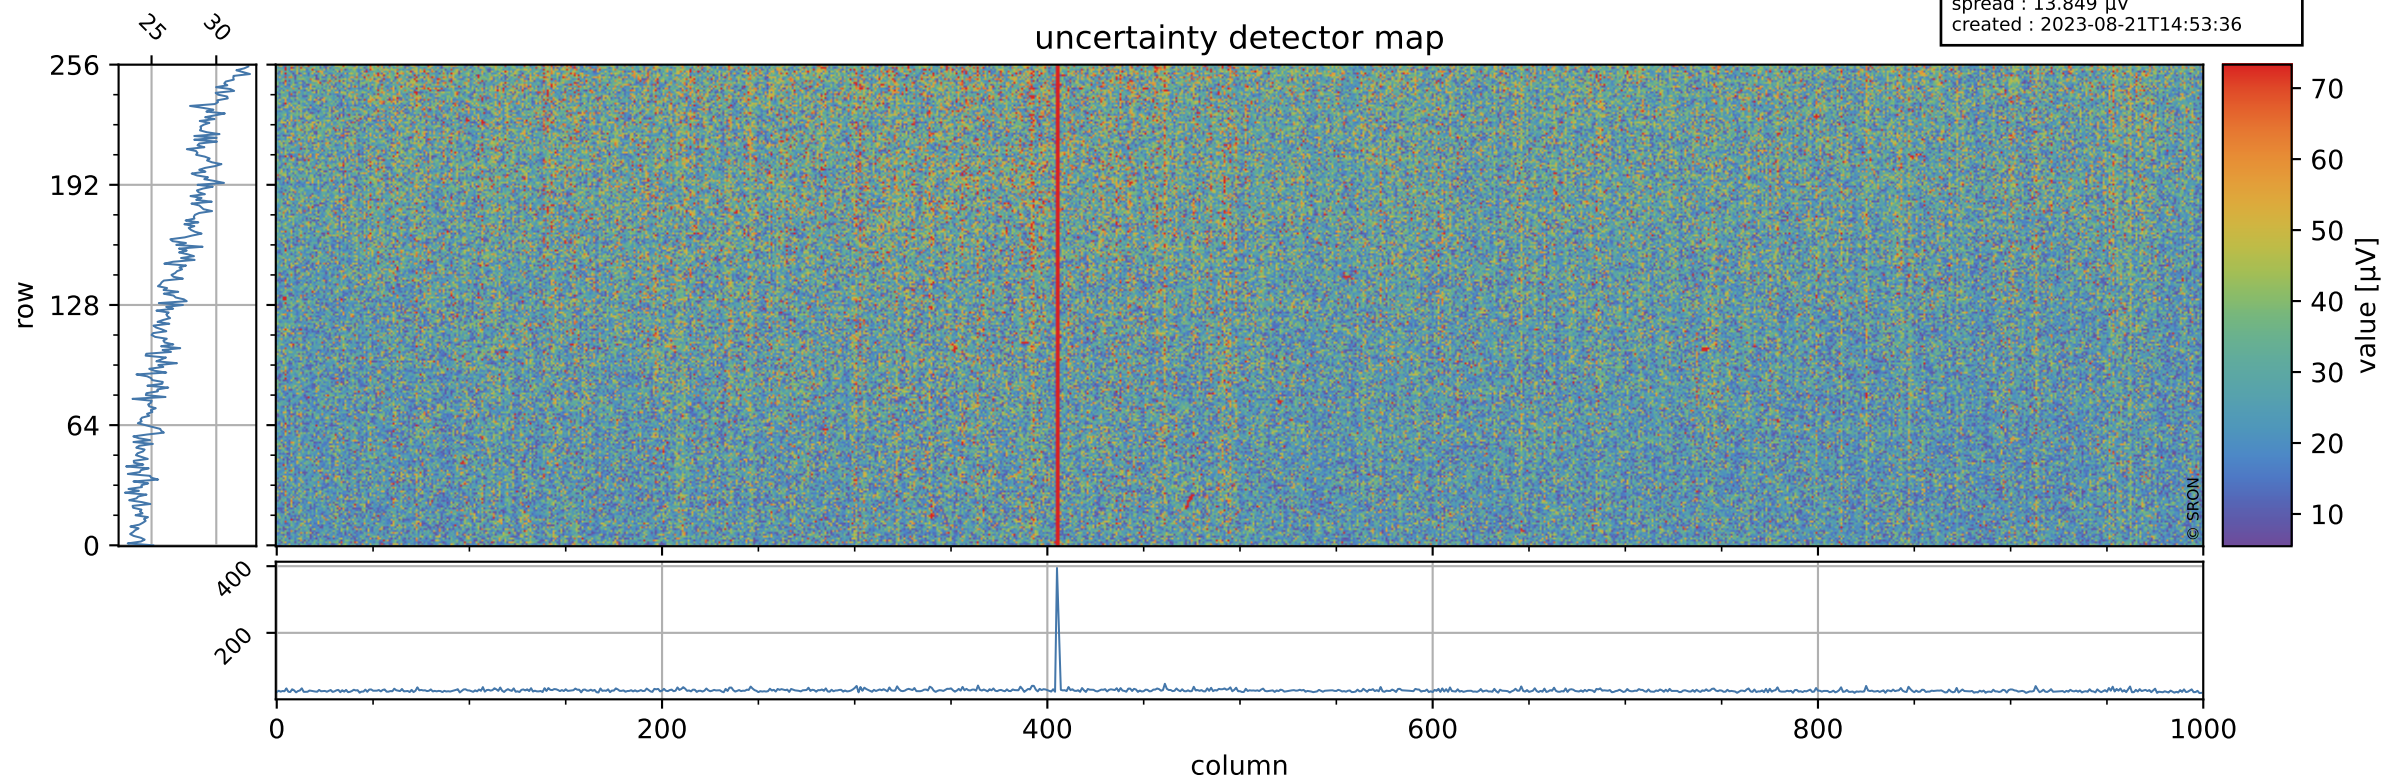

# Tropomi SWIR offset (official)

orbits : 19 in [17212, 17257]  
coverage : 2021-02-07 / 2021-02-10  
median : 0.52594 V  
spread : 0.035916 V  
created : 2023-08-21T14:53:36

## value detector map

# Tropomi SWIR offset (official)

orbits : 19 in [17212, 17257]  
coverage : 2021-02-07 / 2021-02-10  
median : 27.105  $\mu\text{V}$   
spread : 13.849  $\mu\text{V}$   
created : 2023-08-21T14:53:36

# Tropomi SWIR offset (official) ground-tracks of Sentinel-5P

orbits : 19 in [17212, 17257]  
coverage : 2021-02-07 / 2021-02-10  
created : 2023-08-21T14:53:38