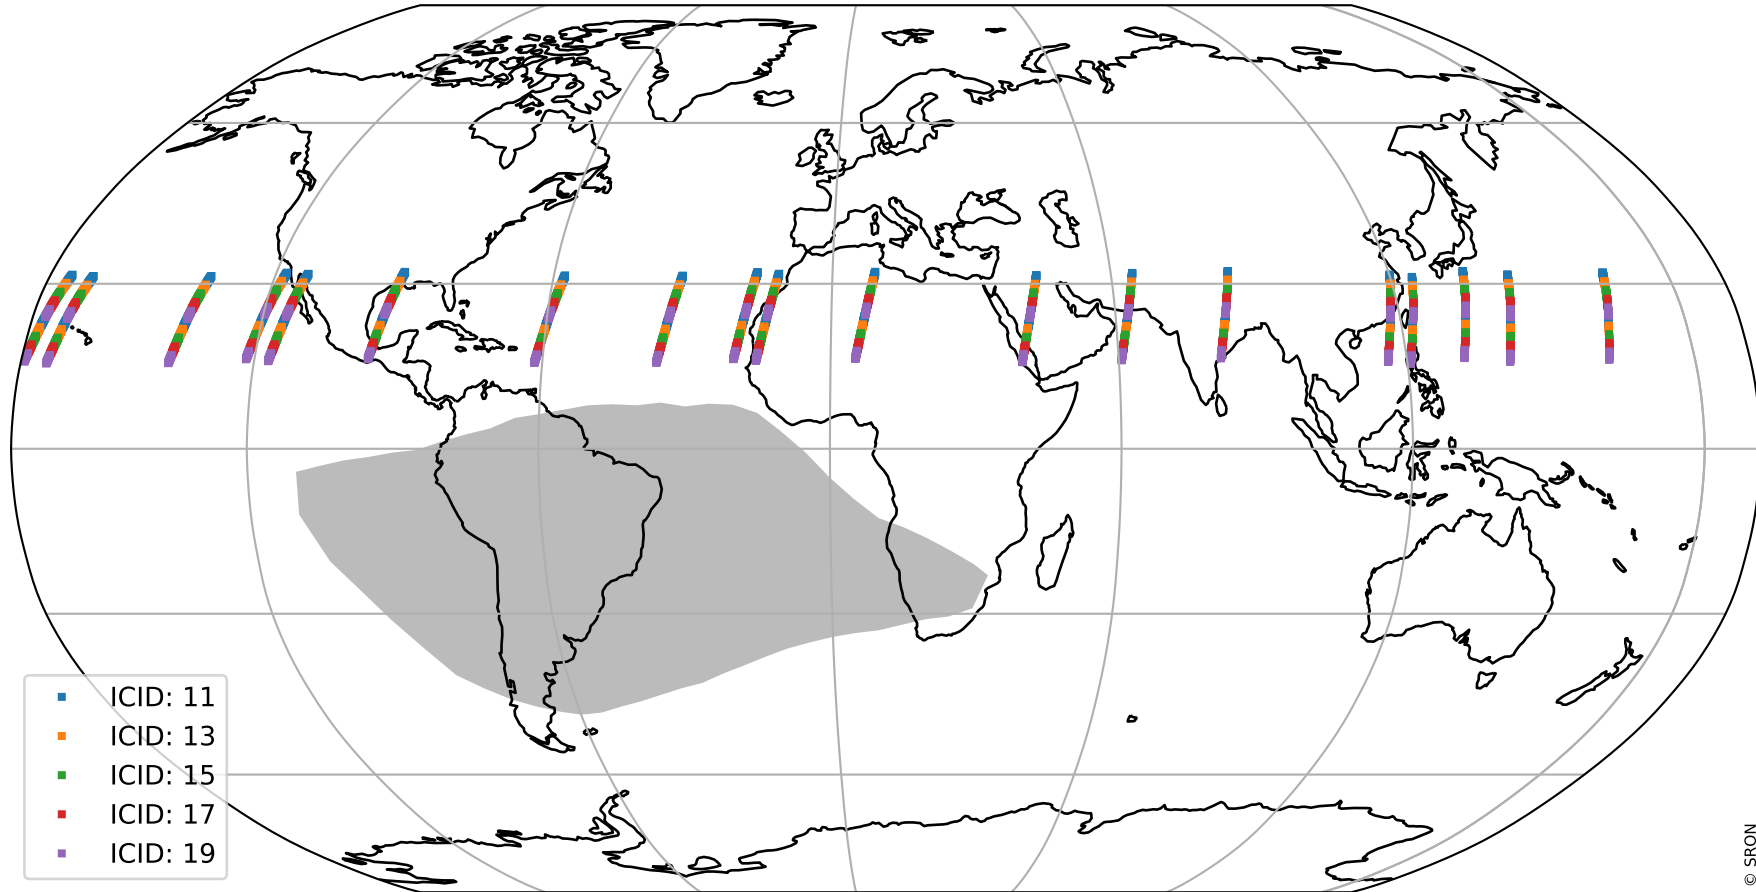

# Tropomi SWIR offset (official)

orbits : 19 in [17212, 17257]  
coverage : 2021-02-07 / 2021-02-10  
median : 27.105  $\mu\text{V}$   
spread : 13.849  $\mu\text{V}$   
created : 2023-08-21T14:53:36

# Tropomi SWIR offset (official)

value compared with SWIR offset CKD

orbits : 19 in [17212, 17257]  
coverage : 2021-02-07 / 2021-02-10  
median : -0.074397 mV  
spread : 0.39784 mV  
created : 2023-08-21T14:53:37

# Tropomi SWIR offset (official) ground-tracks of Sentinel-5P

orbits : 19 in [17212, 17257]  
coverage : 2021-02-07 / 2021-02-10  
created : 2023-08-21T14:53:38

# Tropomi SWIR offset (official)

orbits : [2827, 17257]  
coverage : 2018-04-30 / 2021-02-10  
created : 2023-08-21T14:53:38