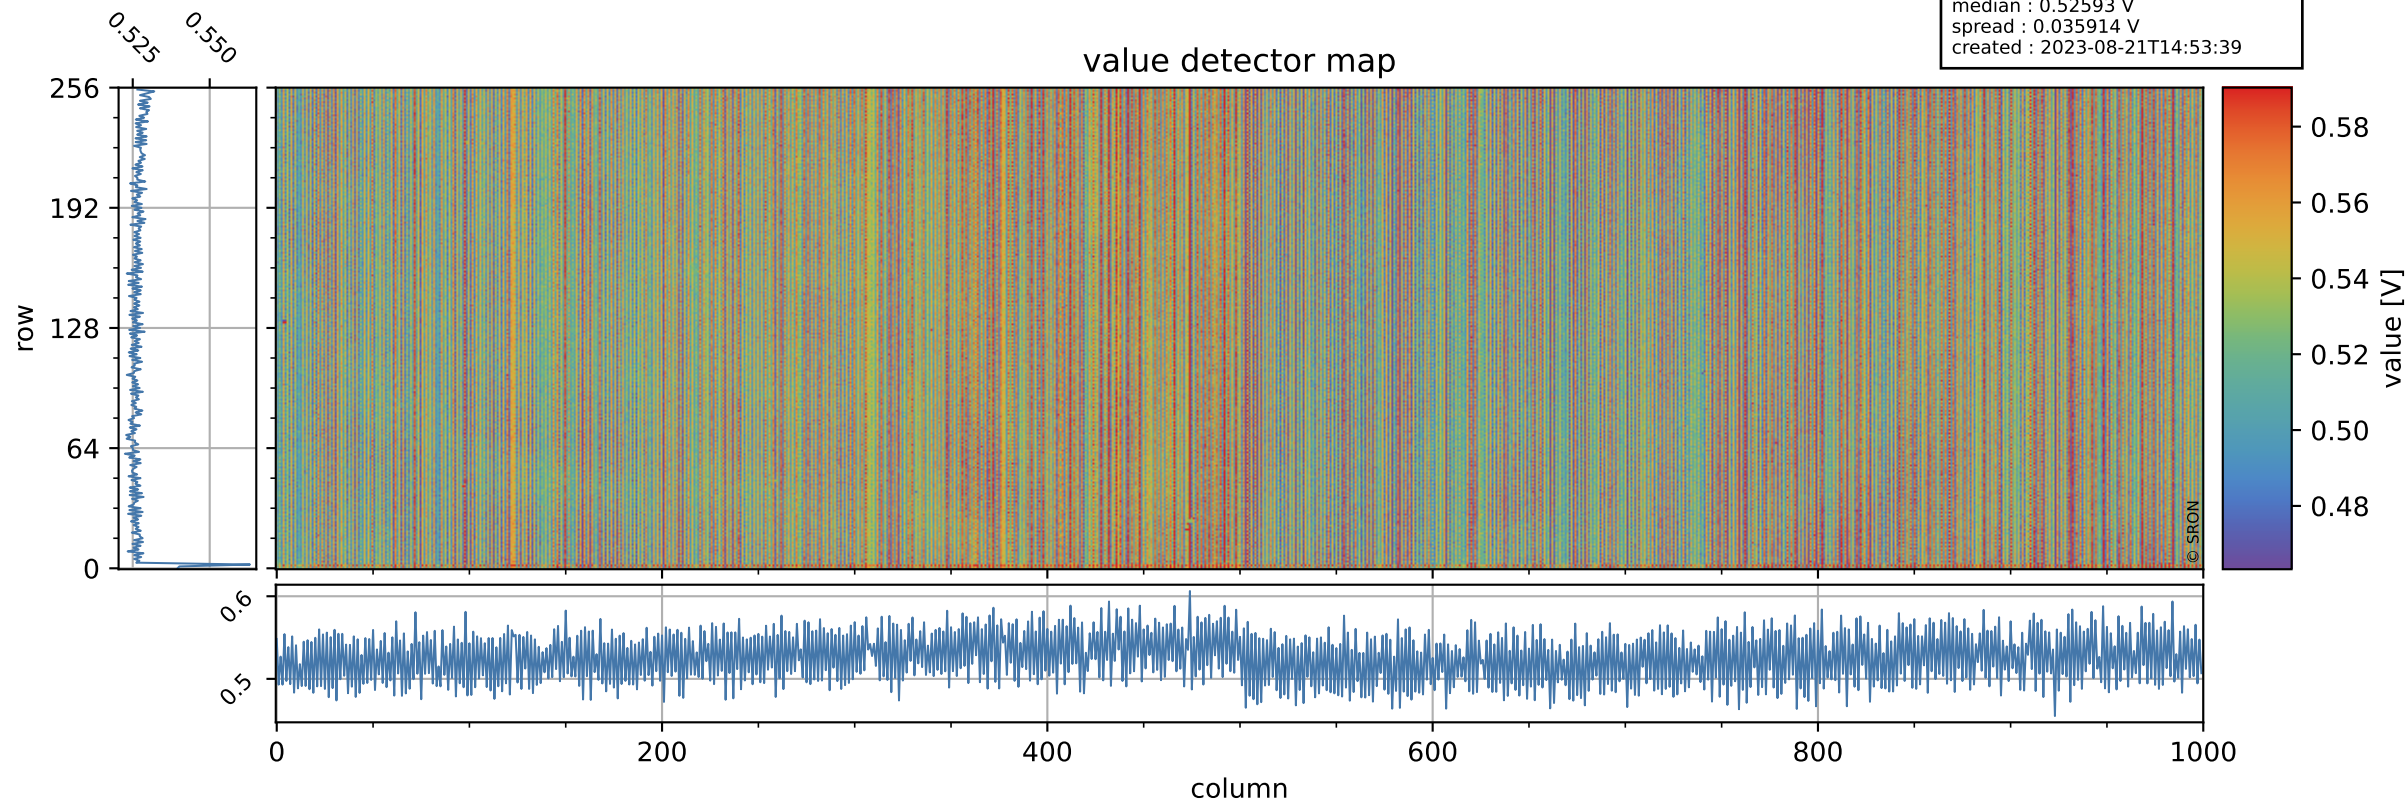

Tropomi SWIR offset (official)

orbits : 18 in [17227, 17272]
coverage : 2021-02-08 / 2021-02-11
median : 0.52593 V
spread : 0.035914 V
created : 2023-08-21T14:53:39

value detector map

Tropomi SWIR offset (official)

orbits : 18 in [17227, 17272]
coverage : 2021-02-08 / 2021-02-11
median : 28.035 μV
spread : 14.2 μV
created : 2023-08-21T14:53:39

Tropomi SWIR offset (official)

orbits : 18 in [17227, 17272]
coverage : 2021-02-08 / 2021-02-11
median : -0.076431 mV
spread : 0.40042 mV
created : 2023-08-21T14:53:40

value compared with SWIR offset CKD

Tropomi SWIR offset (official) ground-tracks of Sentinel-5P

orbits : 18 in [17227, 17272]
coverage : 2021-02-08 / 2021-02-11
created : 2023-08-21T14:53:40

Tropomi SWIR offset (official)

orbits : [2827, 17272]
coverage : 2018-04-30 / 2021-02-11
created : 2023-08-21T14:53:41

trend of detector median & temperatures