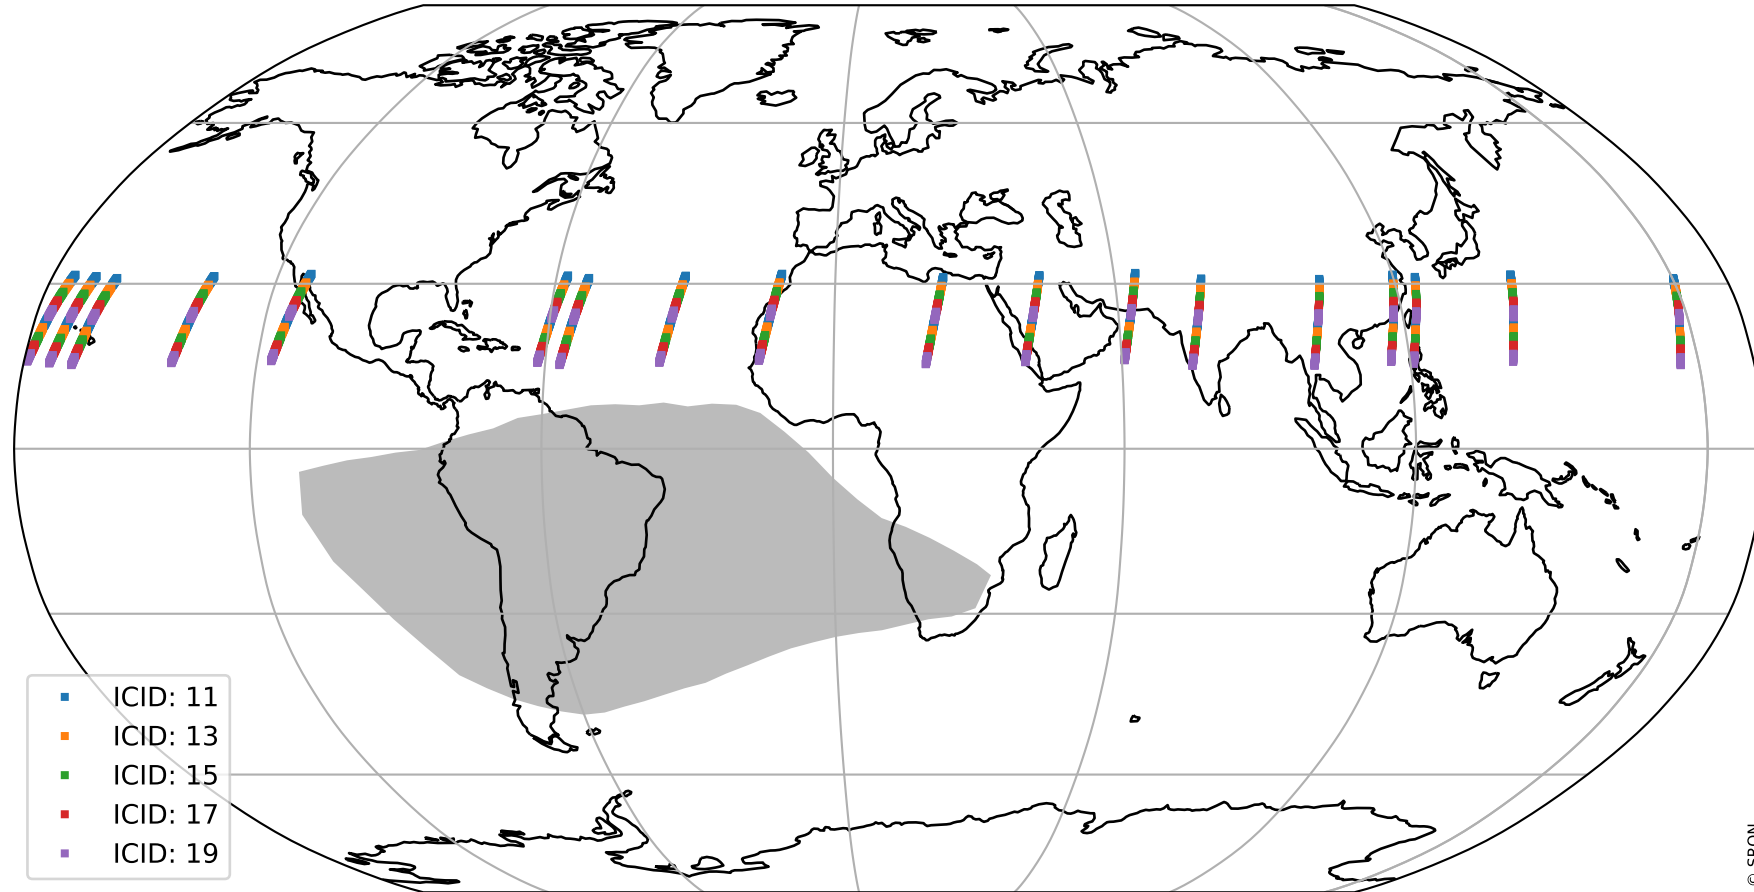

Tropomi SWIR offset (official)

orbits : 18 in [17227, 17272]
coverage : 2021-02-08 / 2021-02-11
median : 0.52593 V
spread : 0.035914 V
created : 2023-08-21T14:53:39

value detector map

Tropomi SWIR offset (official)

orbits : 18 in [17227, 17272]
coverage : 2021-02-08 / 2021-02-11
median : 28.035 μV
spread : 14.2 μV
created : 2023-08-21T14:53:39

Tropomi SWIR offset (official)

orbits : 18 in [17227, 17272]
coverage : 2021-02-08 / 2021-02-11
median : -0.076431 mV
spread : 0.40042 mV
created : 2023-08-21T14:53:40

value compared with SWIR offset CKD

Tropomi SWIR offset (official) ground-tracks of Sentinel-5P

orbits : 18 in [17227, 17272]
coverage : 2021-02-08 / 2021-02-11
created : 2023-08-21T14:53:40

Tropomi SWIR offset (official)

orbits : [2827, 17272]
coverage : 2018-04-30 / 2021-02-11
created : 2023-08-21T14:53:41

trend of detector median & temperatures