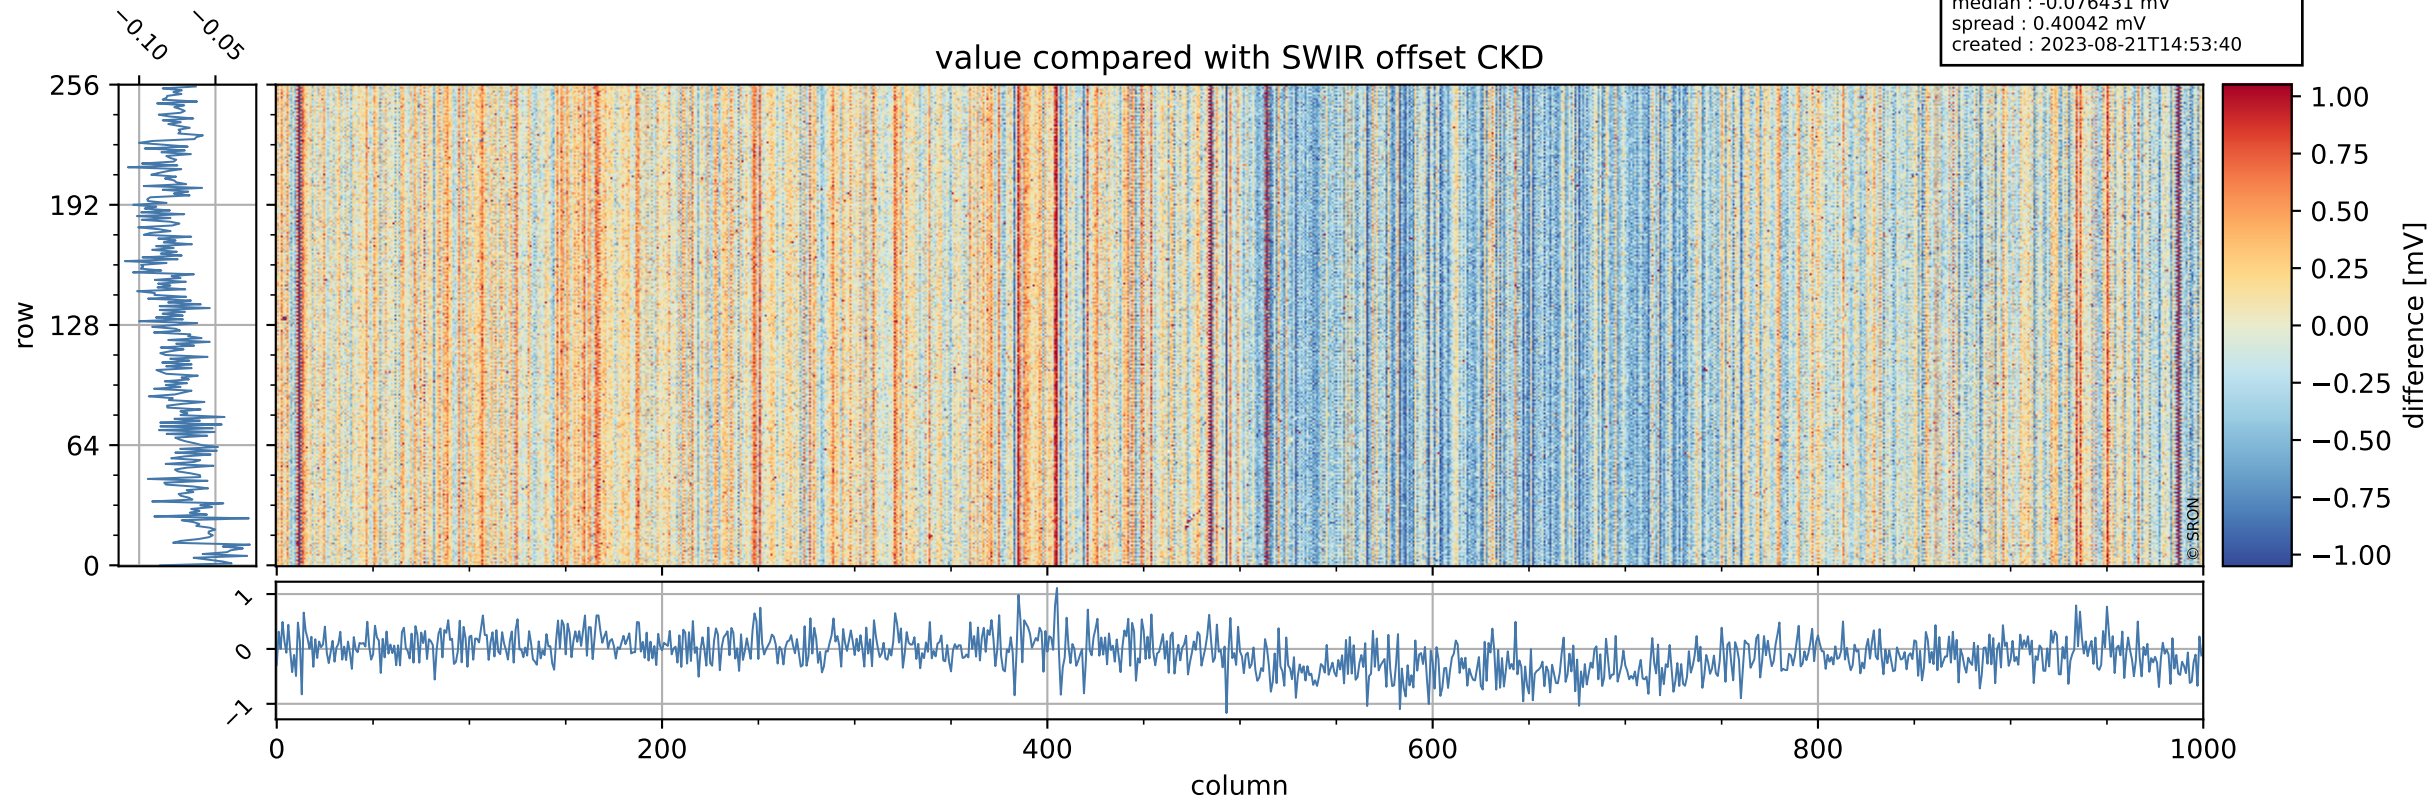

Tropomi SWIR offset (official)

orbits : 18 in [17227, 17272]
coverage : 2021-02-08 / 2021-02-11
median : 0.52593 V
spread : 0.035914 V
created : 2023-08-21T14:53:39

value detector map

Tropomi SWIR offset (official)

orbits : 18 in [17227, 17272]
coverage : 2021-02-08 / 2021-02-11
median : 28.035 μV
spread : 14.2 μV
created : 2023-08-21T14:53:39

Tropomi SWIR offset (official)

orbits : 18 in [17227, 17272]
coverage : 2021-02-08 / 2021-02-11
median : -0.076431 mV
spread : 0.40042 mV
created : 2023-08-21T14:53:40

value compared with SWIR offset CKD

Tropomi SWIR offset (official) ground-tracks of Sentinel-5P

orbits : 18 in [17227, 17272]
coverage : 2021-02-08 / 2021-02-11
created : 2023-08-21T14:53:40

Tropomi SWIR offset (official)

orbits : [2827, 17272]
coverage : 2018-04-30 / 2021-02-11
created : 2023-08-21T14:53:41

trend of detector median & temperatures