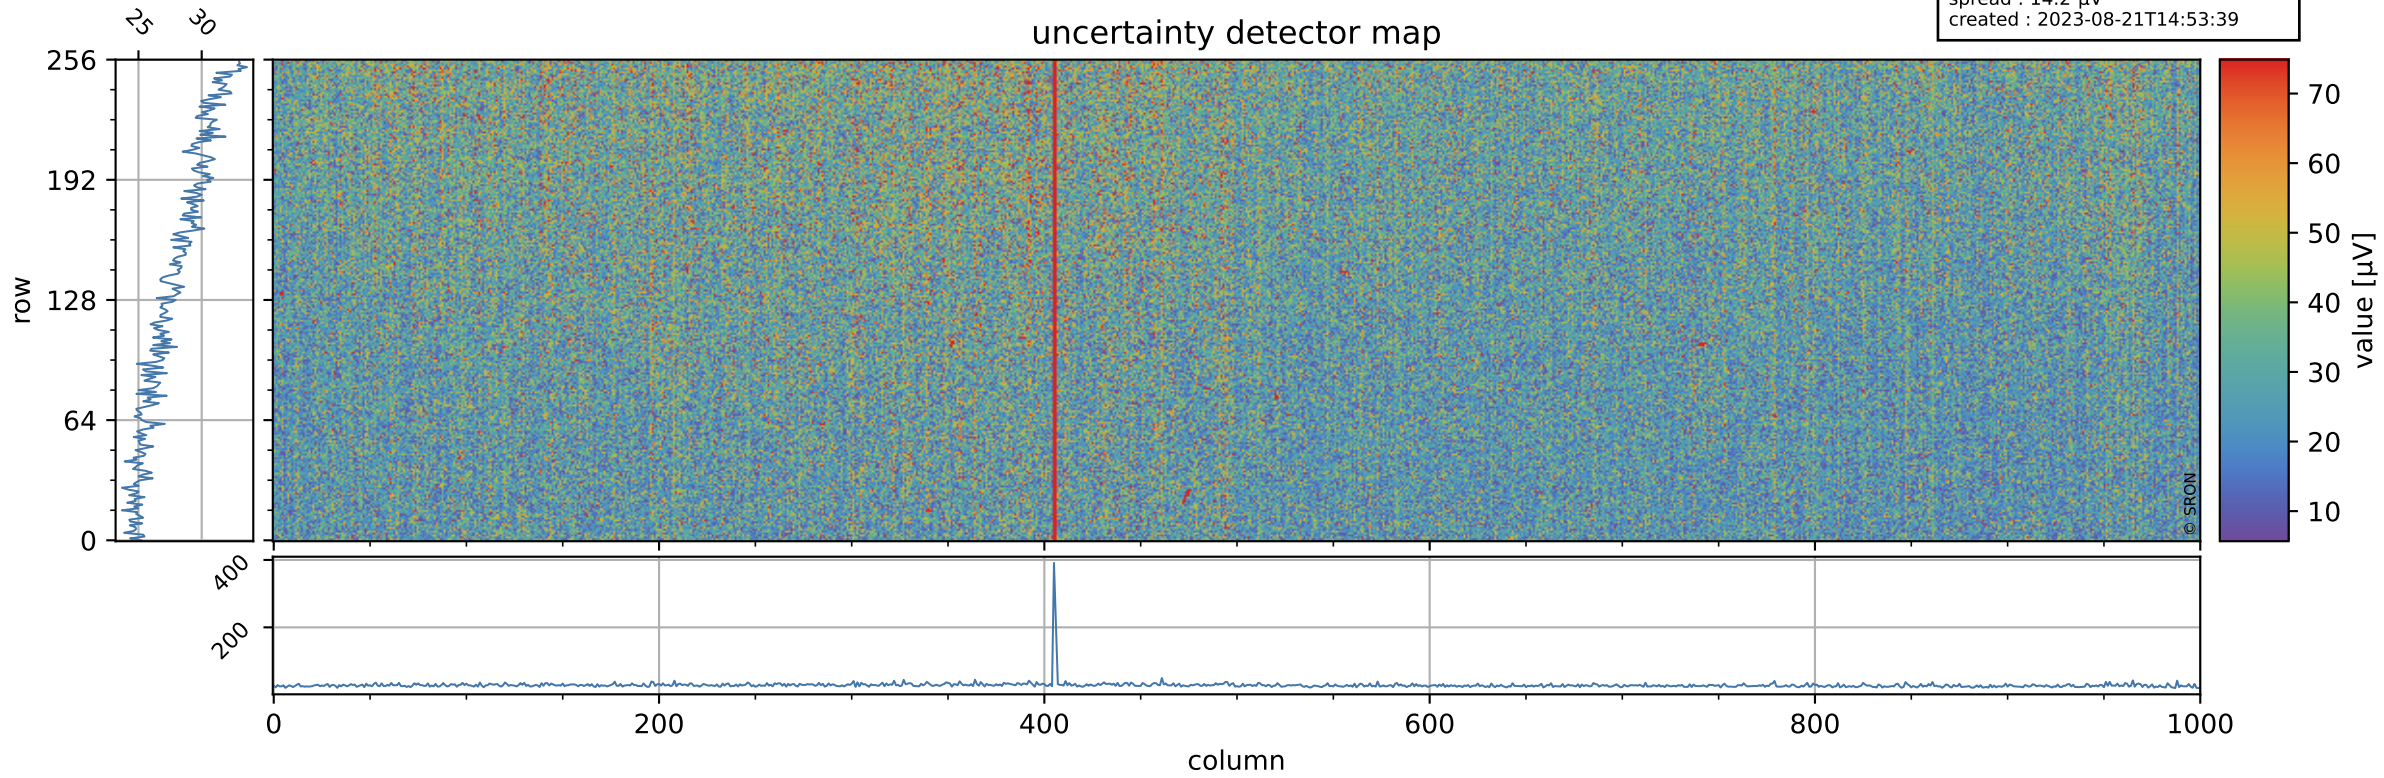

Tropomi SWIR offset (official)

orbits : 18 in [17227, 17272]
coverage : 2021-02-08 / 2021-02-11
median : 0.52593 V
spread : 0.035914 V
created : 2023-08-21T14:53:39

value detector map

Tropomi SWIR offset (official)

orbits : 18 in [17227, 17272]
coverage : 2021-02-08 / 2021-02-11
median : 28.035 μV
spread : 14.2 μV
created : 2023-08-21T14:53:39

Tropomi SWIR offset (official)

orbits : 18 in [17227, 17272]
coverage : 2021-02-08 / 2021-02-11
median : -0.076431 mV
spread : 0.40042 mV
created : 2023-08-21T14:53:40

value compared with SWIR offset CKD

Tropomi SWIR offset (official) ground-tracks of Sentinel-5P

orbits : 18 in [17227, 17272]
coverage : 2021-02-08 / 2021-02-11
created : 2023-08-21T14:53:40

Tropomi SWIR offset (official)

orbits : [2827, 17272]
coverage : 2018-04-30 / 2021-02-11
created : 2023-08-21T14:53:41

trend of detector median & temperatures