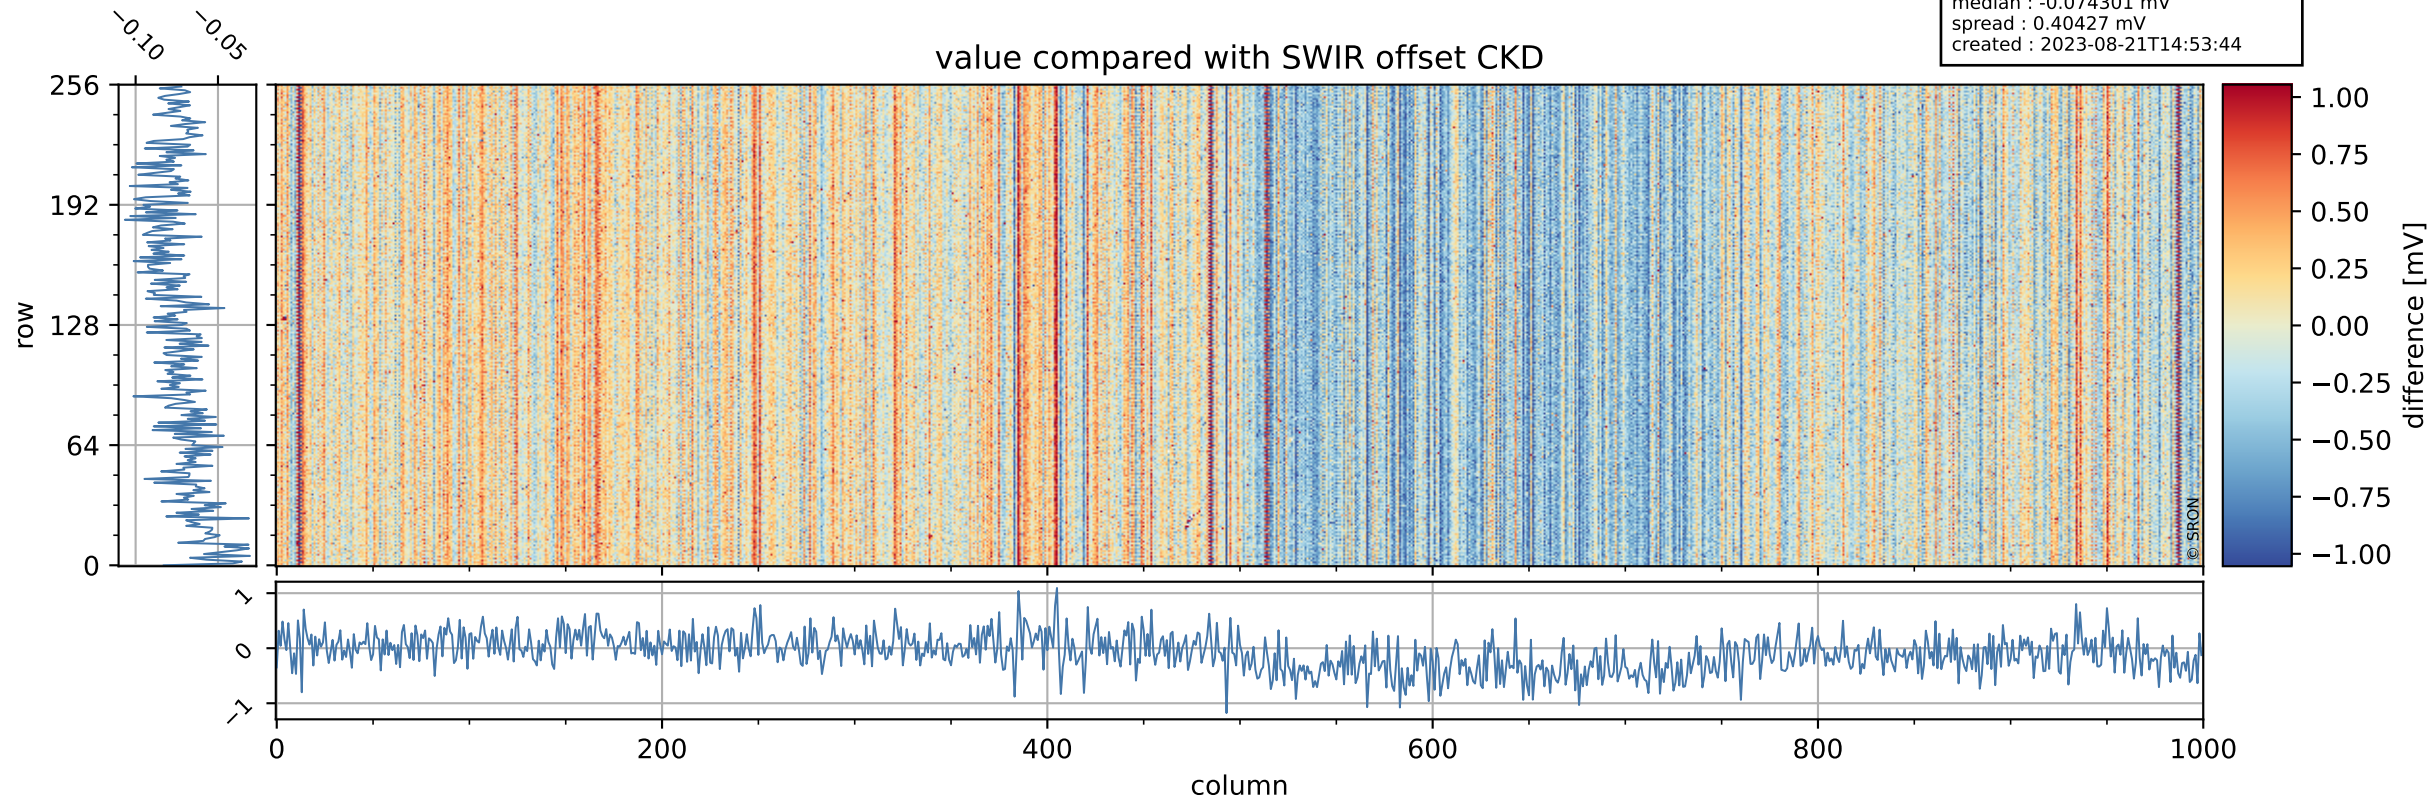

Tropomi SWIR offset (official)

orbits : 19 in [17242, 17287]
coverage : 2021-02-09 / 2021-02-12
median : 0.52594 V
spread : 0.035914 V
created : 2023-08-21T14:53:43

value detector map

Tropomi SWIR offset (official)

orbits : 19 in [17242, 17287]
coverage : 2021-02-09 / 2021-02-12
median : 28.435 μV
spread : 14.446 μV
created : 2023-08-21T14:53:43

Tropomi SWIR offset (official)

orbits : 19 in [17242, 17287]
coverage : 2021-02-09 / 2021-02-12
median : -0.074301 mV
spread : 0.40427 mV
created : 2023-08-21T14:53:44

value compared with SWIR offset CKD

Tropomi SWIR offset (official) ground-tracks of Sentinel-5P

orbits : 19 in [17242, 17287]
coverage : 2021-02-09 / 2021-02-12
created : 2023-08-21T14:53:44

Tropomi SWIR offset (official)

orbits : [2827, 17287]
coverage : 2018-04-30 / 2021-02-12
created : 2023-08-21T14:53:45

trend of detector median & temperatures