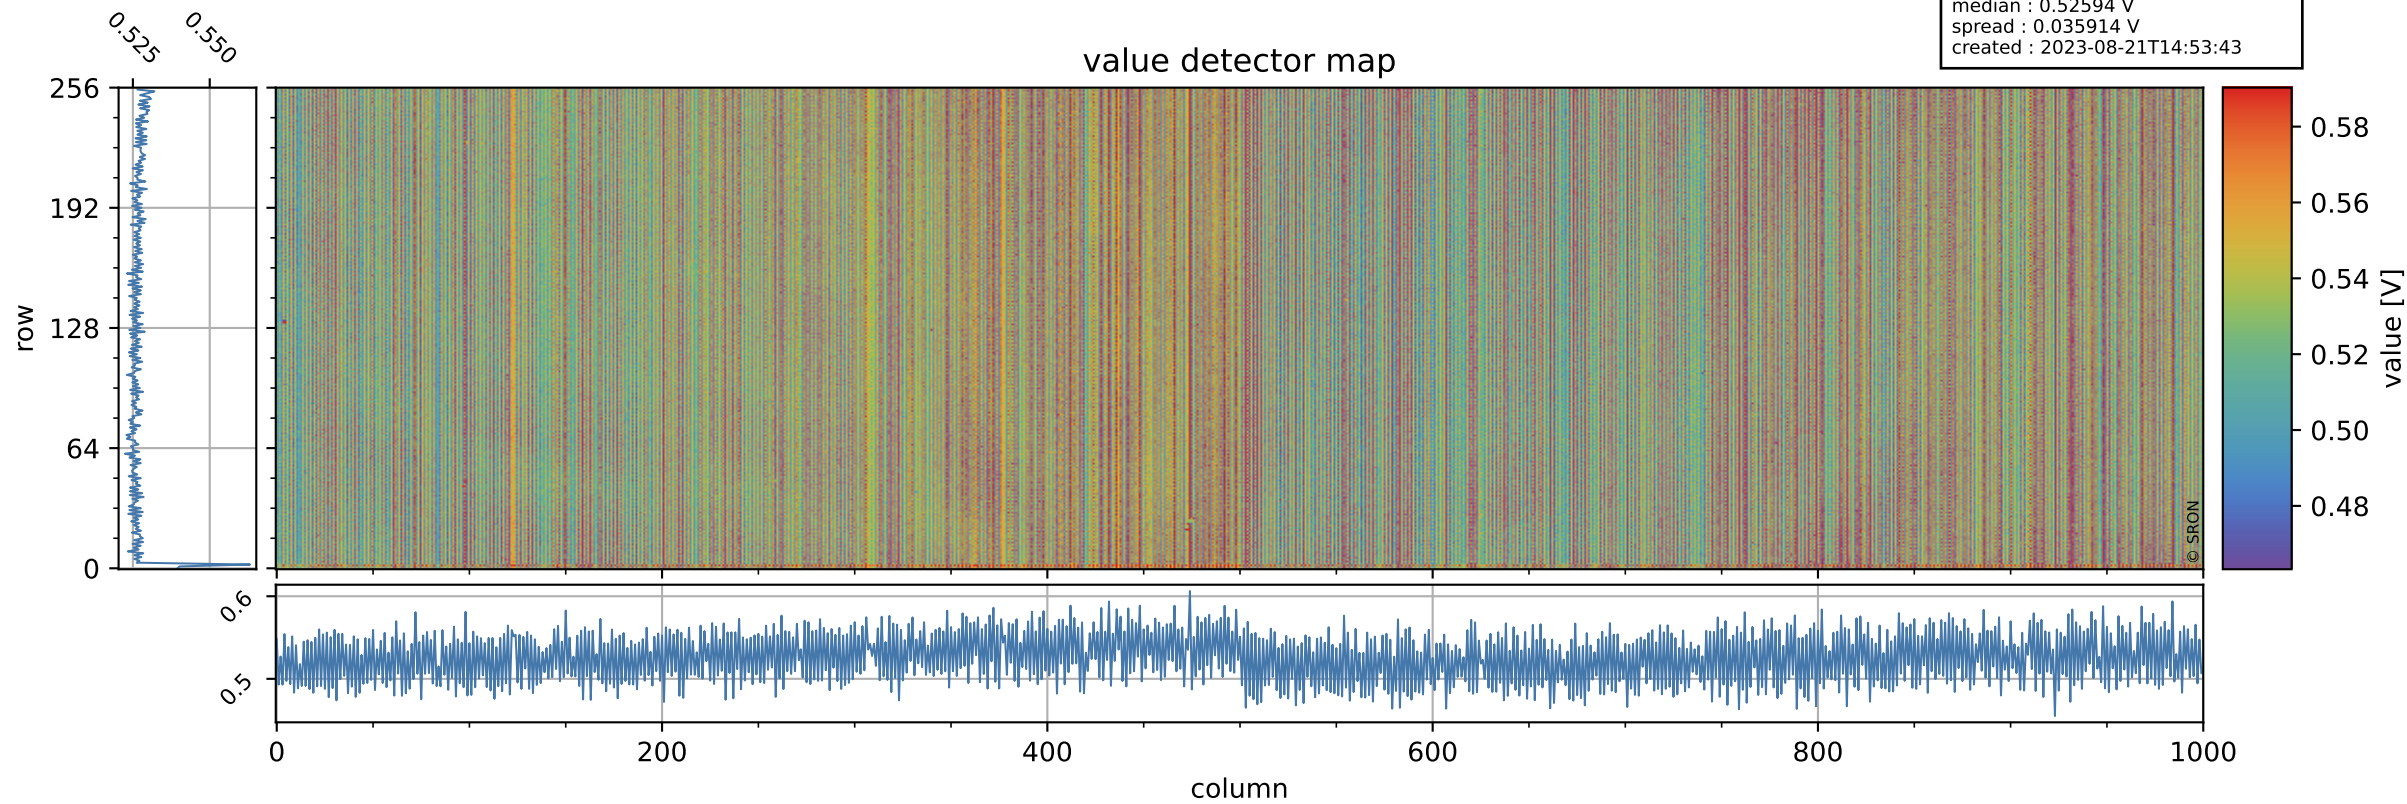

Tropomi SWIR offset (official)

orbits : 19 in [17242, 17287]
coverage : 2021-02-09 / 2021-02-12
median : 0.52594 V
spread : 0.035914 V
created : 2023-08-21T14:53:43

value detector map

Tropomi SWIR offset (official)

orbits : 19 in [17242, 17287]
coverage : 2021-02-09 / 2021-02-12
median : 28.435 μV
spread : 14.446 μV
created : 2023-08-21T14:53:43

Tropomi SWIR offset (official)

orbits : 19 in [17242, 17287]
coverage : 2021-02-09 / 2021-02-12
median : -0.074301 mV
spread : 0.40427 mV
created : 2023-08-21T14:53:44

value compared with SWIR offset CKD

Tropomi SWIR offset (official) ground-tracks of Sentinel-5P

orbits : 19 in [17242, 17287]
coverage : 2021-02-09 / 2021-02-12
created : 2023-08-21T14:53:44

Tropomi SWIR offset (official)

orbits : [2827, 17287]
coverage : 2018-04-30 / 2021-02-12
created : 2023-08-21T14:53:45

trend of detector median & temperatures