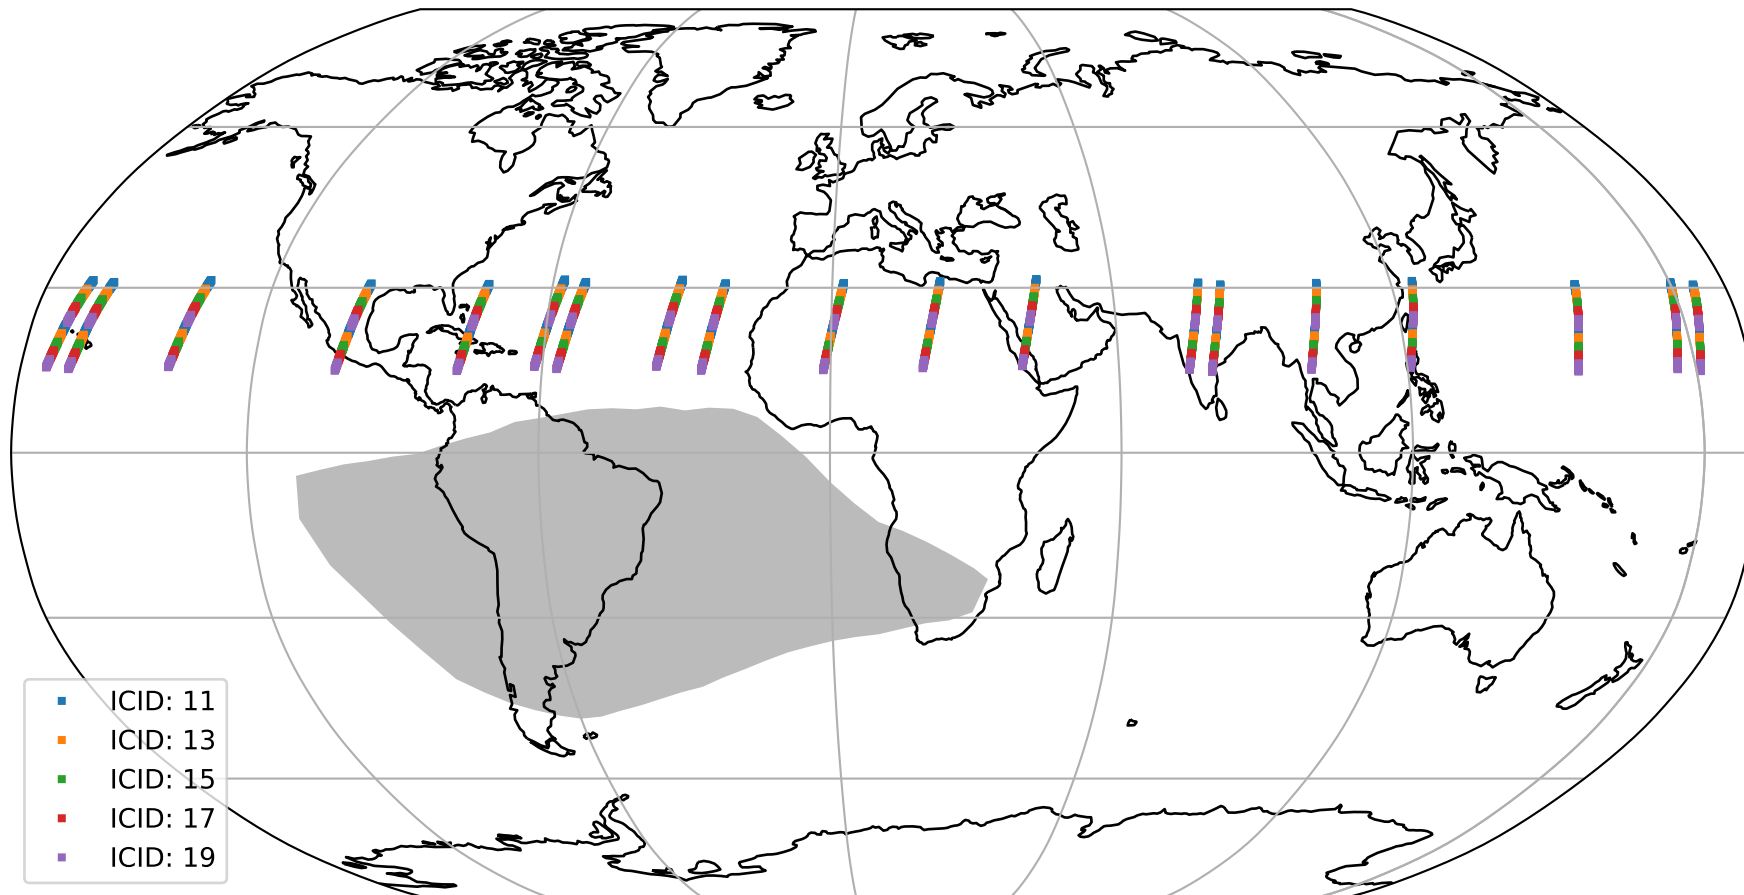

Tropomi SWIR offset (official)

orbits : 19 in [17242, 17287]
coverage : 2021-02-09 / 2021-02-12
median : 0.52594 V
spread : 0.035914 V
created : 2023-08-21T14:53:43

value detector map

Tropomi SWIR offset (official)

orbits : 19 in [17242, 17287]
coverage : 2021-02-09 / 2021-02-12
median : 28.435 μV
spread : 14.446 μV
created : 2023-08-21T14:53:43

Tropomi SWIR offset (official)

orbits : 19 in [17242, 17287]
coverage : 2021-02-09 / 2021-02-12
median : -0.074301 mV
spread : 0.40427 mV
created : 2023-08-21T14:53:44

value compared with SWIR offset CKD

Tropomi SWIR offset (official) ground-tracks of Sentinel-5P

orbits : 19 in [17242, 17287]
coverage : 2021-02-09 / 2021-02-12
created : 2023-08-21T14:53:44

Tropomi SWIR offset (official)

orbits : [2827, 17287]
coverage : 2018-04-30 / 2021-02-12
created : 2023-08-21T14:53:45

trend of detector median & temperatures