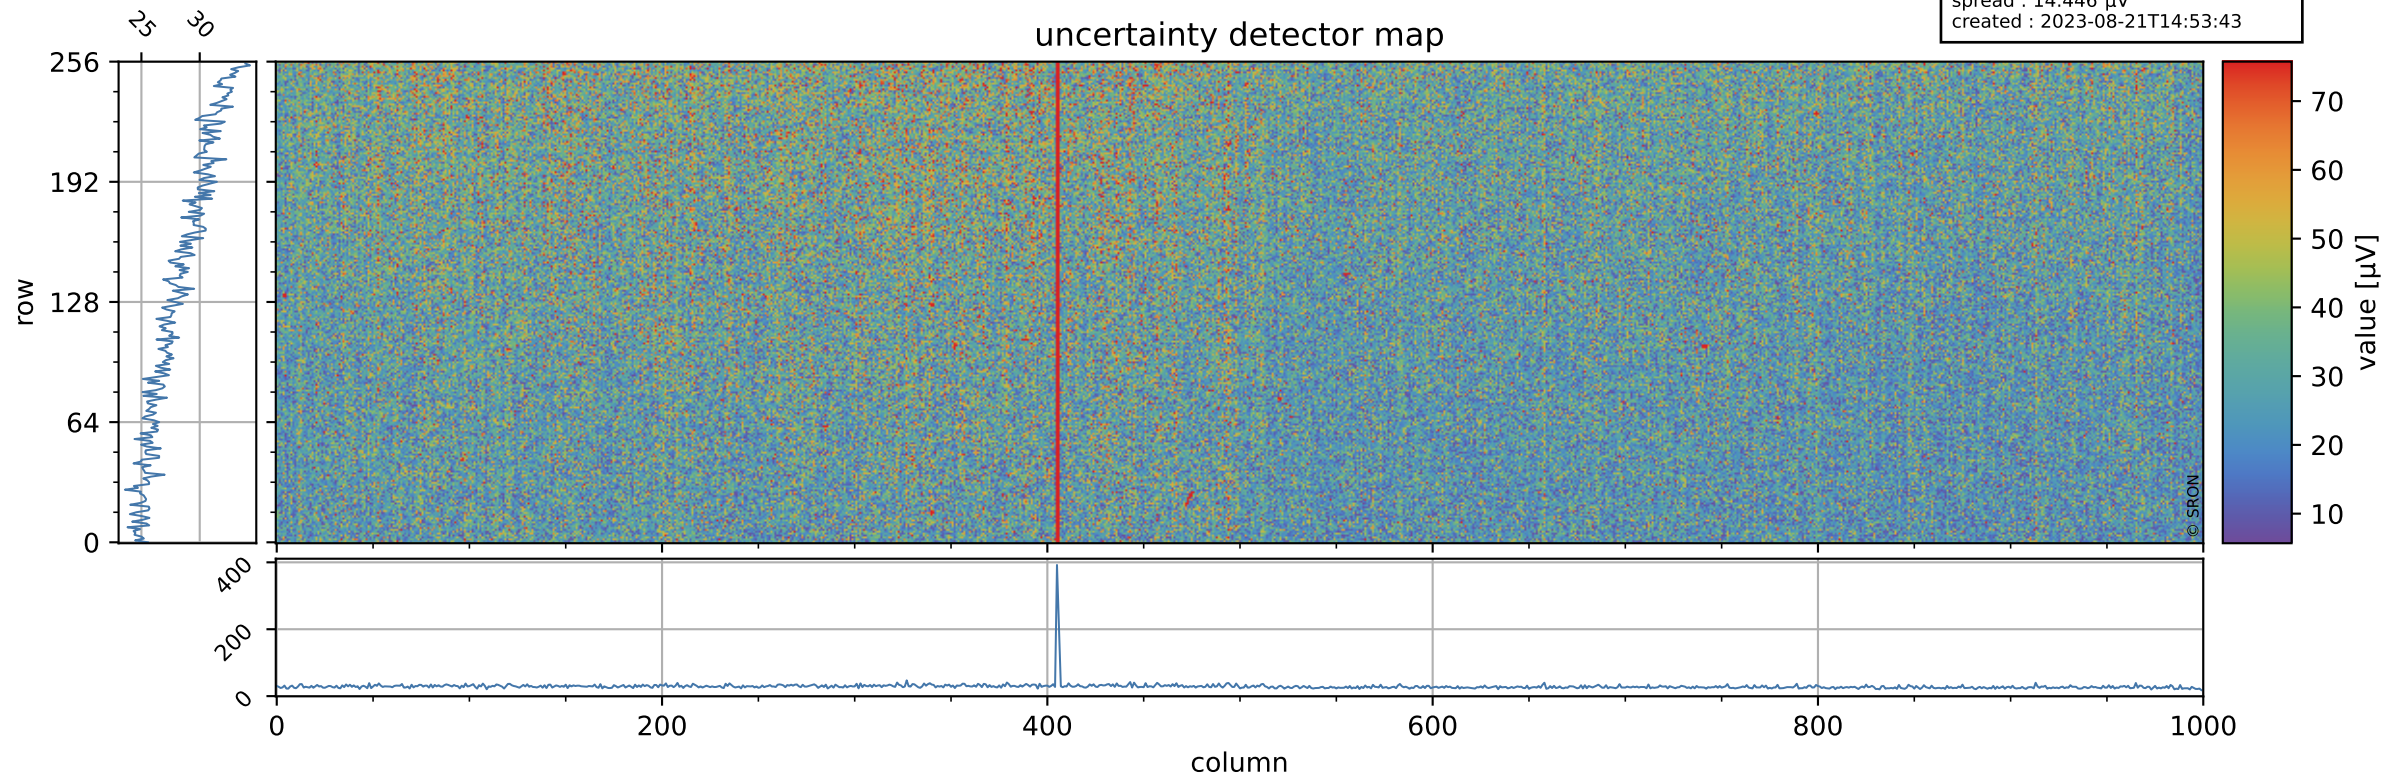

Tropomi SWIR offset (official)

orbits : 19 in [17242, 17287]
coverage : 2021-02-09 / 2021-02-12
median : 0.52594 V
spread : 0.035914 V
created : 2023-08-21T14:53:43

value detector map

Tropomi SWIR offset (official)

orbits : 19 in [17242, 17287]
coverage : 2021-02-09 / 2021-02-12
median : 28.435 μV
spread : 14.446 μV
created : 2023-08-21T14:53:43

Tropomi SWIR offset (official)

orbits : 19 in [17242, 17287]
coverage : 2021-02-09 / 2021-02-12
median : -0.074301 mV
spread : 0.40427 mV
created : 2023-08-21T14:53:44

value compared with SWIR offset CKD

Tropomi SWIR offset (official) ground-tracks of Sentinel-5P

orbits : 19 in [17242, 17287]
coverage : 2021-02-09 / 2021-02-12
created : 2023-08-21T14:53:44

Tropomi SWIR offset (official)

orbits : [2827, 17287]
coverage : 2018-04-30 / 2021-02-12
created : 2023-08-21T14:53:45

trend of detector median & temperatures