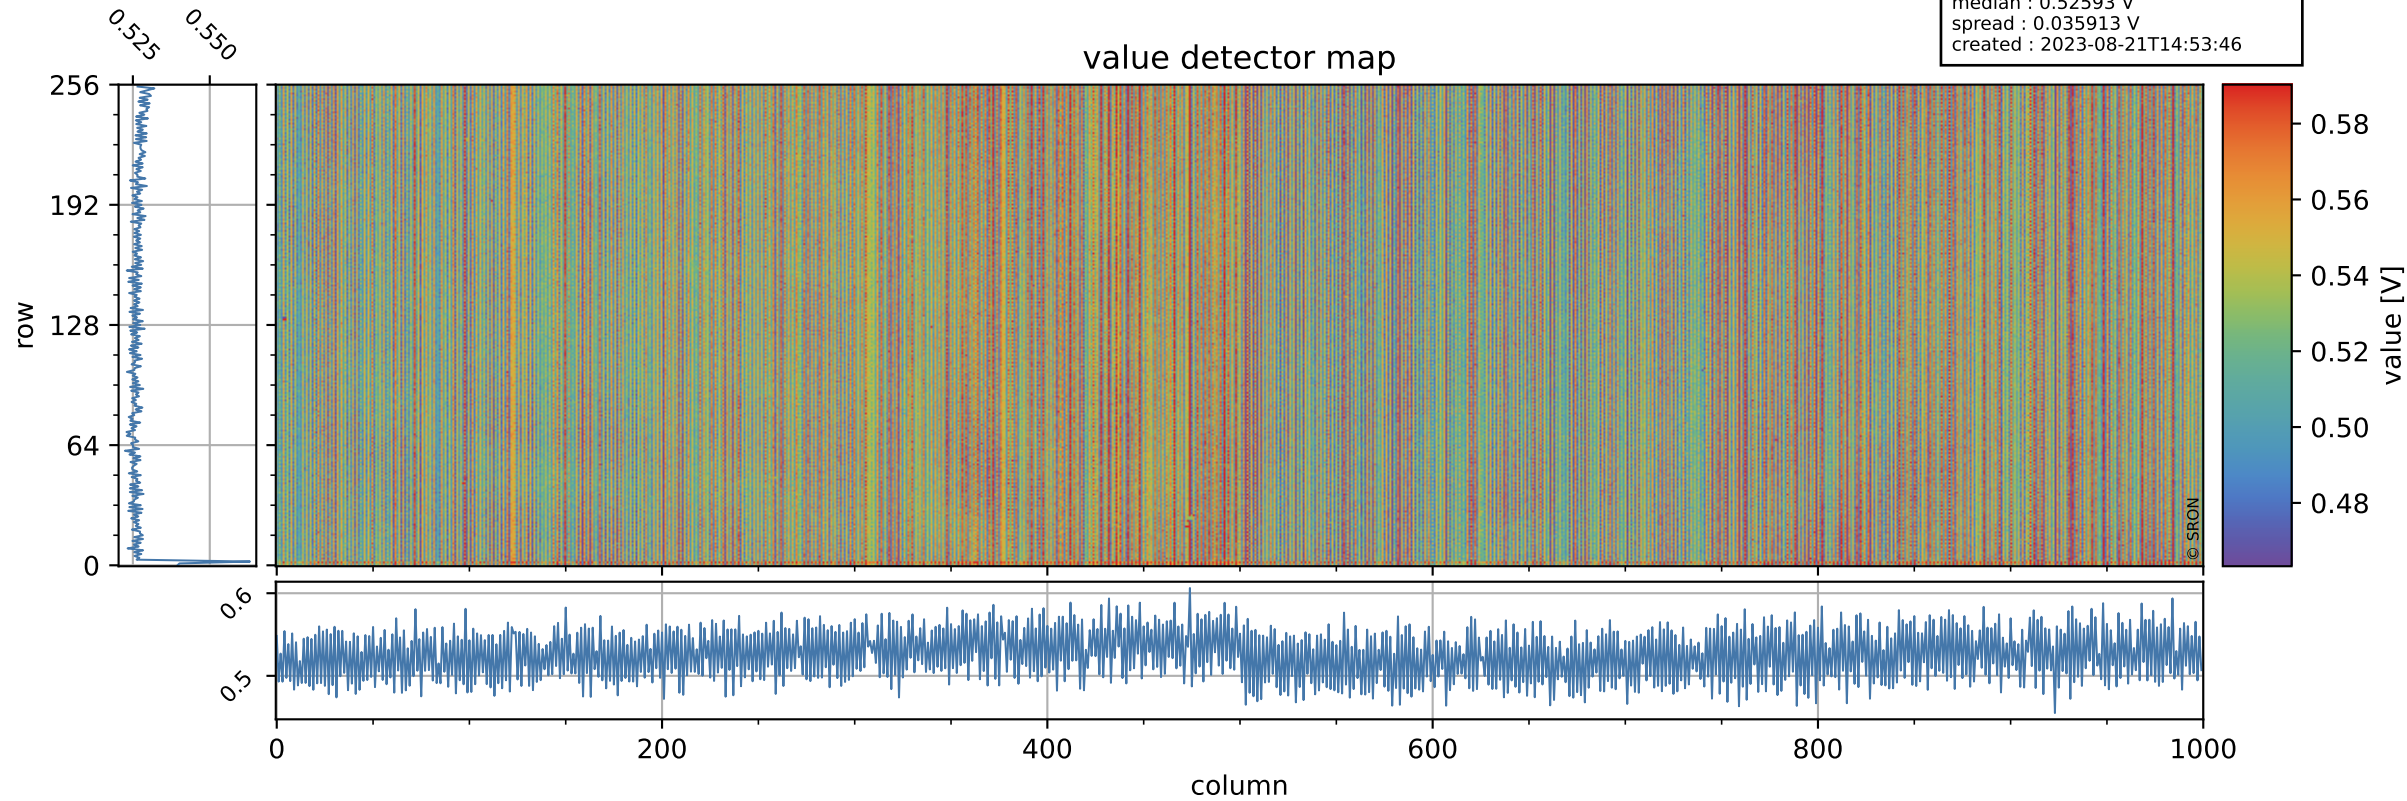

# Tropomi SWIR offset (official)

orbits : 19 in [17257, 17302]  
coverage : 2021-02-10 / 2021-02-13  
median : 0.52593 V  
spread : 0.035913 V  
created : 2023-08-21T14:53:46

## value detector map

# Tropomi SWIR offset (official)

orbits : 19 in [17257, 17302]  
coverage : 2021-02-10 / 2021-02-13  
median : 28.614  $\mu\text{V}$   
spread : 14.526  $\mu\text{V}$   
created : 2023-08-21T14:53:47

# Tropomi SWIR offset (official) ground-tracks of Sentinel-5P

orbits : 19 in [17257, 17302]  
coverage : 2021-02-10 / 2021-02-13  
created : 2023-08-21T14:53:47