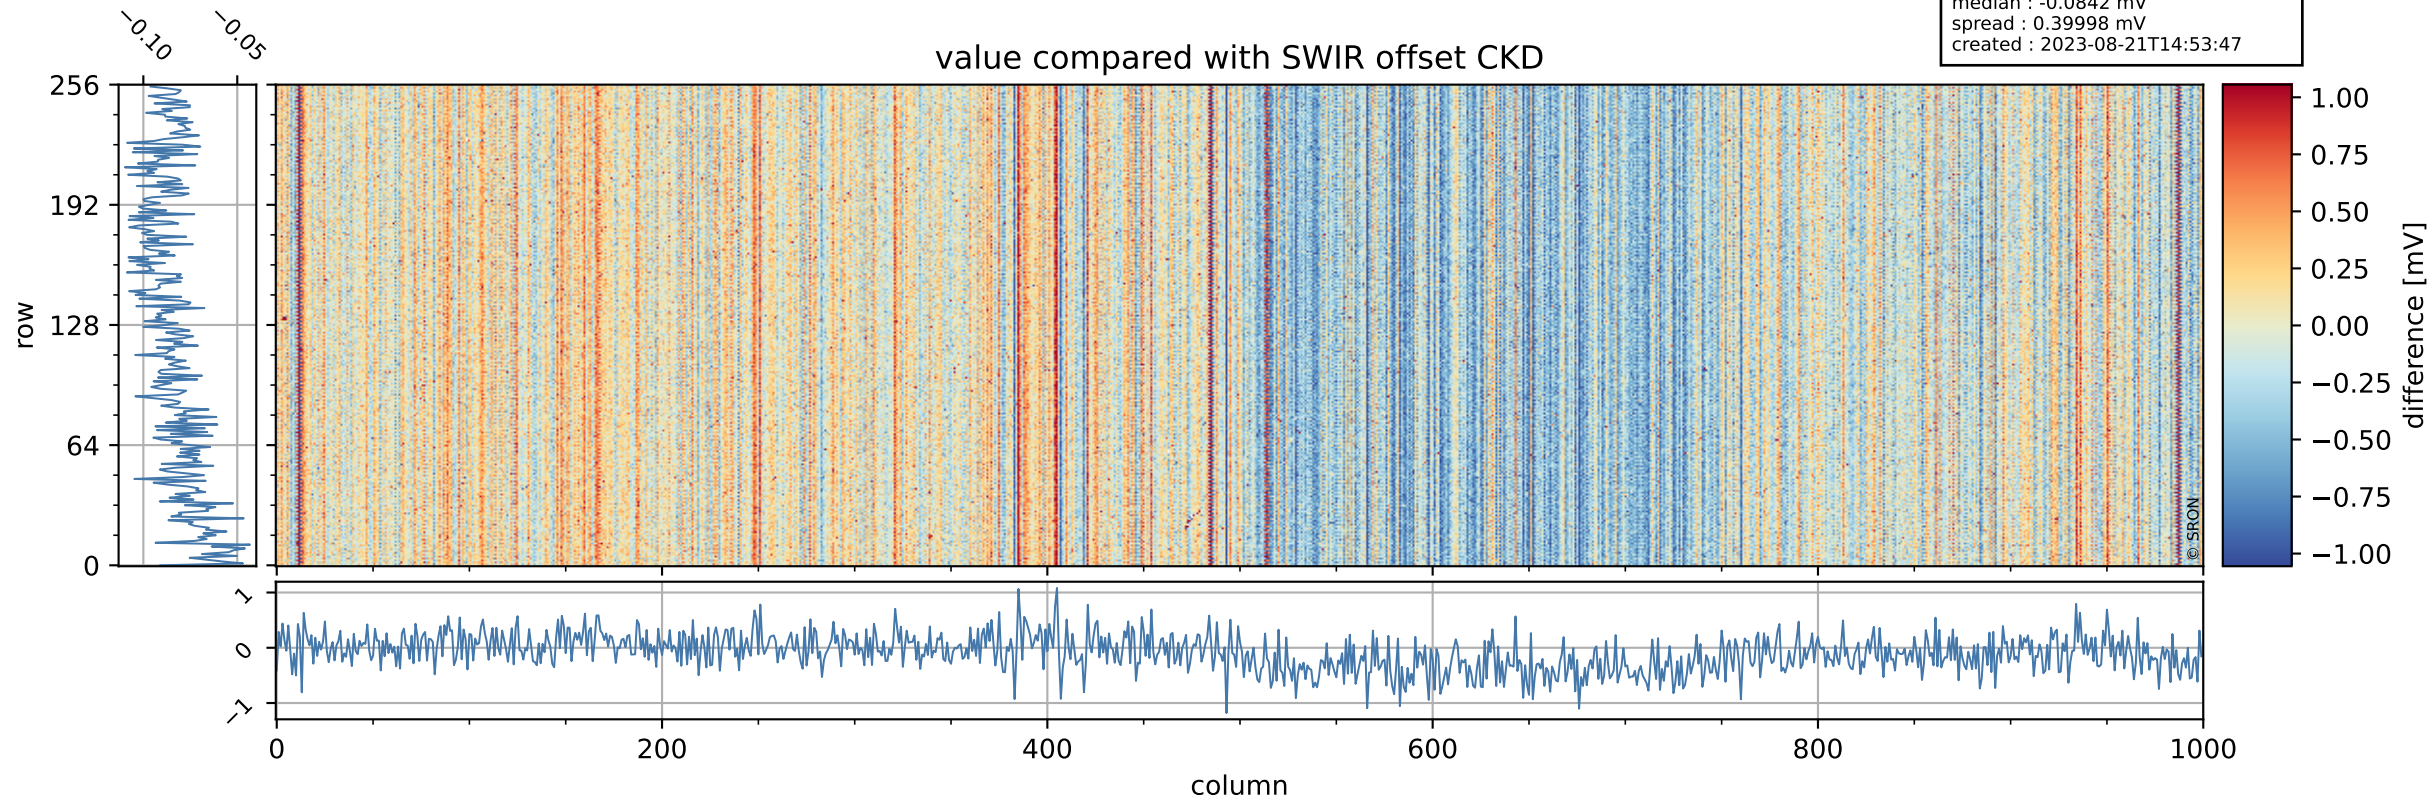

## value detector map

# Tropomi SWIR offset (official)

orbits : 19 in [17257, 17302]  
coverage : 2021-02-10 / 2021-02-13  
median : 28.614  $\mu\text{V}$   
spread : 14.526  $\mu\text{V}$   
created : 2023-08-21T14:53:47

# Tropomi SWIR offset (official)

orbits : 19 in [17257, 17302]  
coverage : 2021-02-10 / 2021-02-13  
median : -0.0842 mV  
spread : 0.39998 mV  
created : 2023-08-21T14:53:47

value compared with SWIR offset CKD

# Tropomi SWIR offset (official) ground-tracks of Sentinel-5P

orbits : 19 in [17257, 17302]  
coverage : 2021-02-10 / 2021-02-13  
created : 2023-08-21T14:53:47