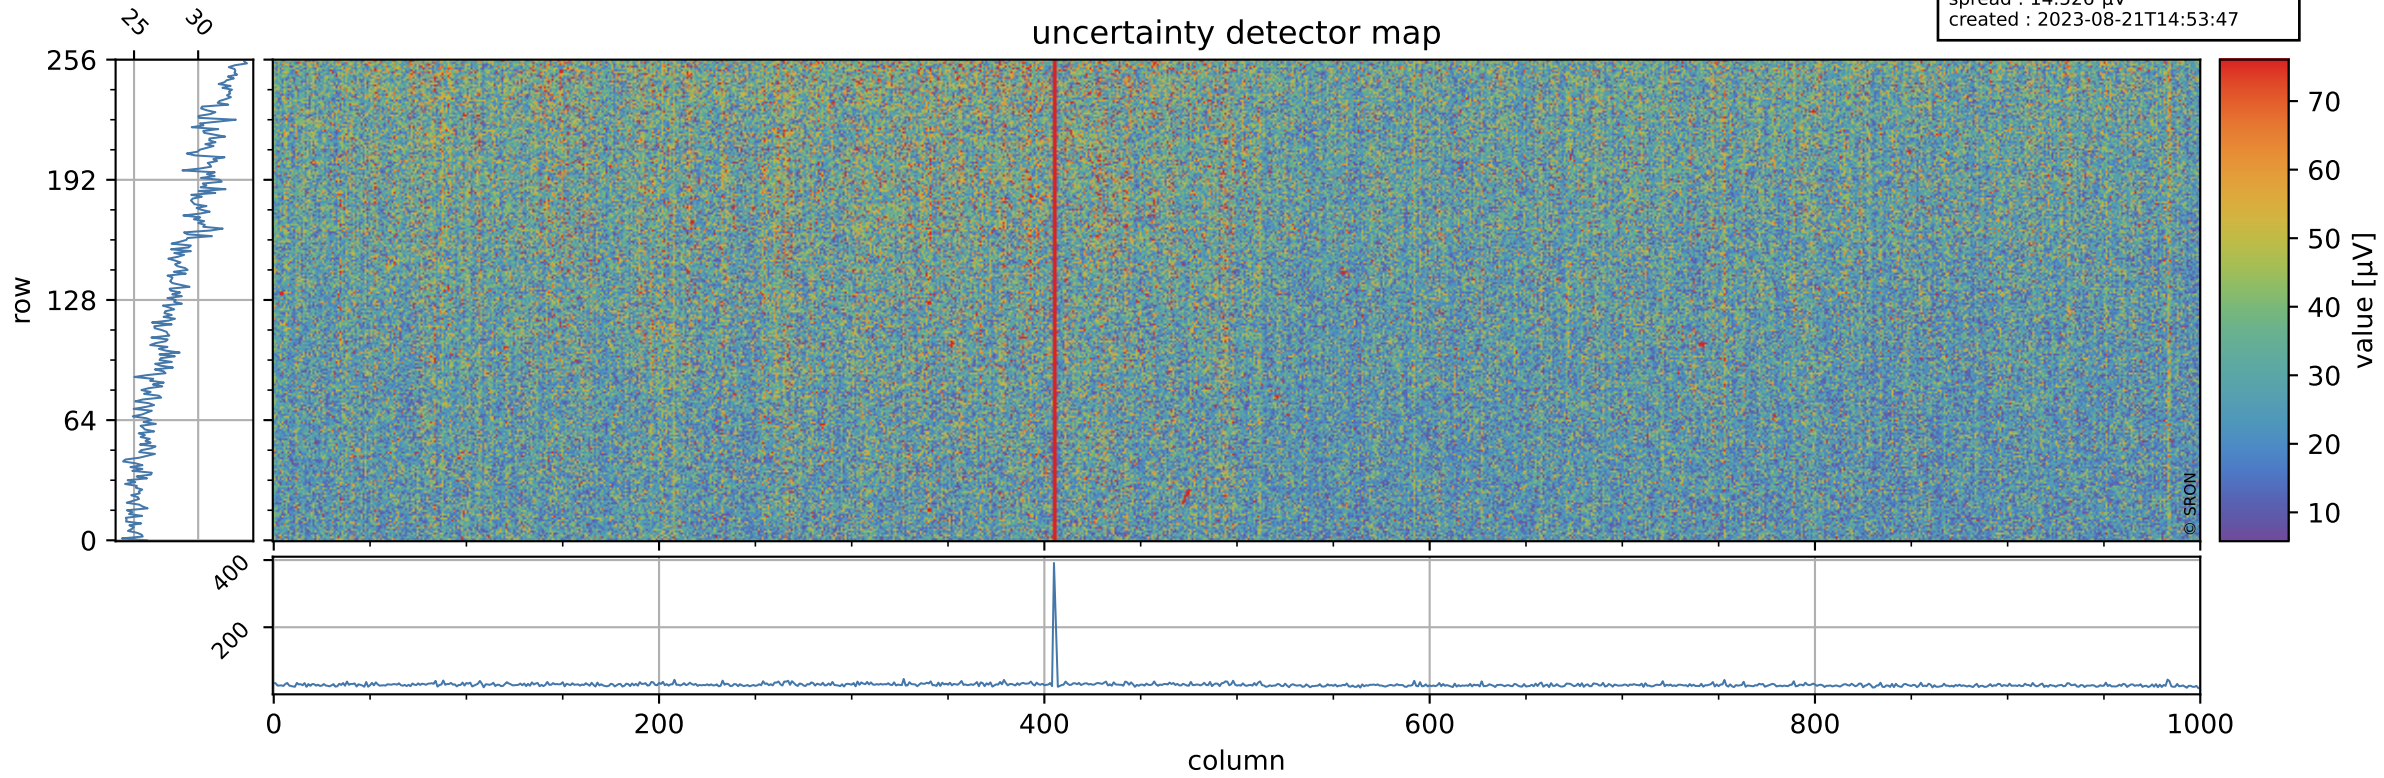

# Tropomi SWIR offset (official)

orbits : 19 in [17257, 17302]  
coverage : 2021-02-10 / 2021-02-13  
median : 0.52593 V  
spread : 0.035913 V  
created : 2023-08-21T14:53:46

## value detector map

# Tropomi SWIR offset (official)

orbits : 19 in [17257, 17302]  
coverage : 2021-02-10 / 2021-02-13  
median : 28.614  $\mu\text{V}$   
spread : 14.526  $\mu\text{V}$   
created : 2023-08-21T14:53:47

# Tropomi SWIR offset (official) ground-tracks of Sentinel-5P

orbits : 19 in [17257, 17302]  
coverage : 2021-02-10 / 2021-02-13  
created : 2023-08-21T14:53:47