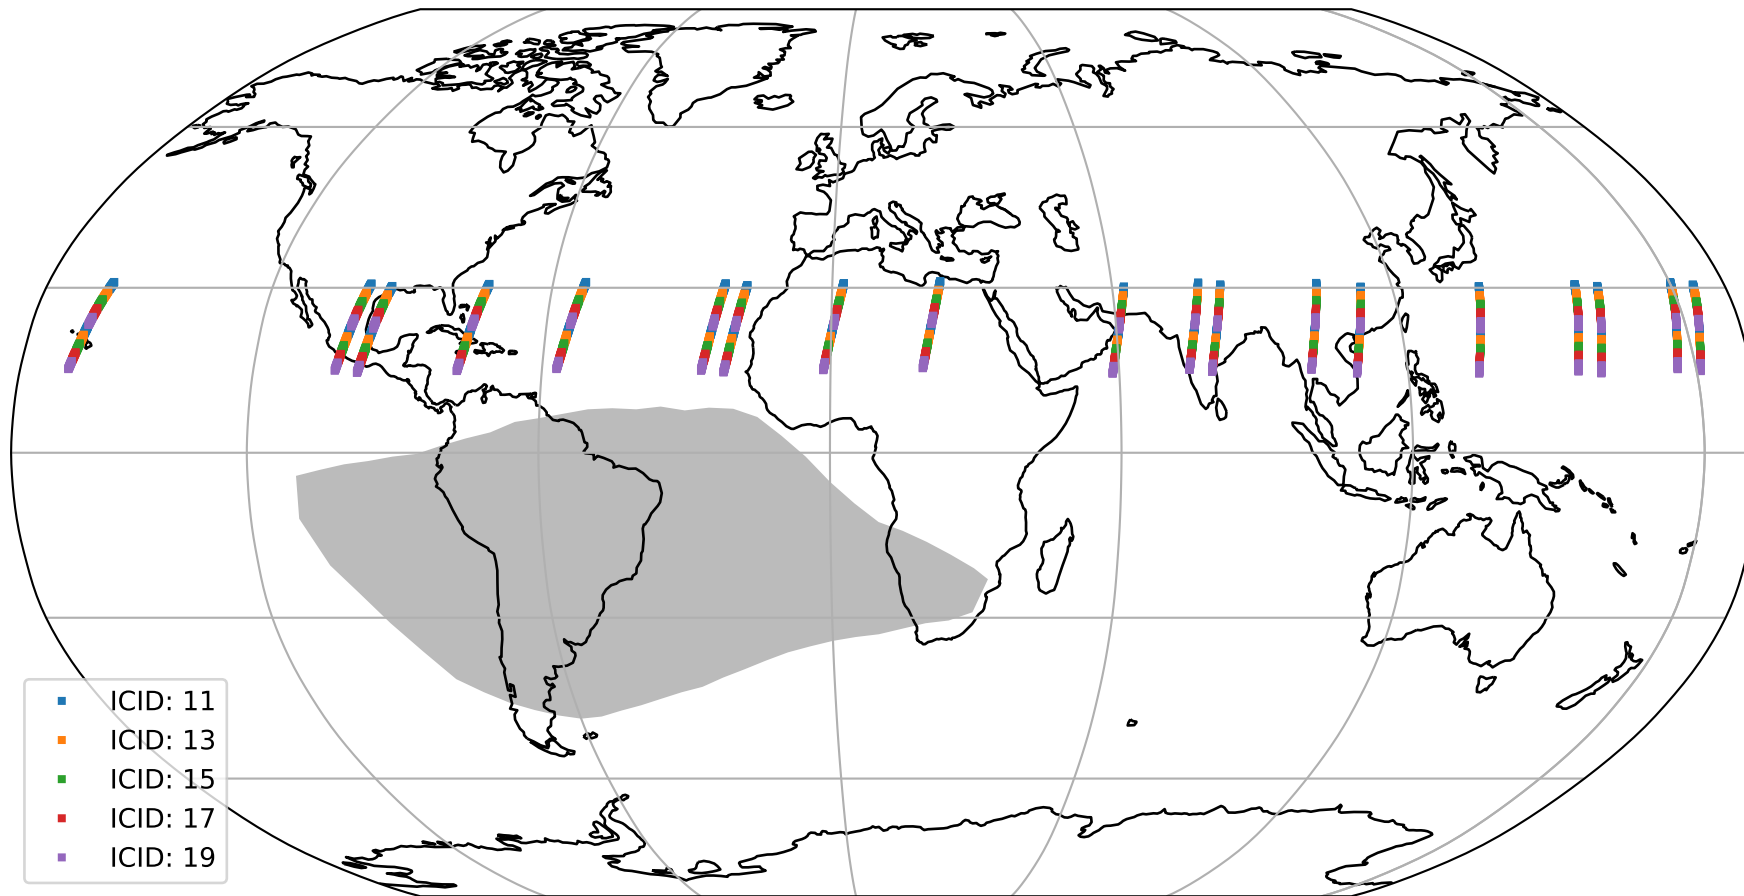

# Tropomi SWIR offset (official)

orbits : 19 in [17257, 17302]  
coverage : 2021-02-10 / 2021-02-13  
median : 28.614  $\mu\text{V}$   
spread : 14.526  $\mu\text{V}$   
created : 2023-08-21T14:53:47

# Tropomi SWIR offset (official)

orbits : 19 in [17257, 17302]  
coverage : 2021-02-10 / 2021-02-13  
median : -0.0842 mV  
spread : 0.39998 mV  
created : 2023-08-21T14:53:47

value compared with SWIR offset CKD

# Tropomi SWIR offset (official) ground-tracks of Sentinel-5P

orbits : 19 in [17257, 17302]  
coverage : 2021-02-10 / 2021-02-13  
created : 2023-08-21T14:53:47

# Tropomi SWIR offset (official)

orbits : [2827, 17302]  
coverage : 2018-04-30 / 2021-02-13  
created : 2023-08-21T14:53:48