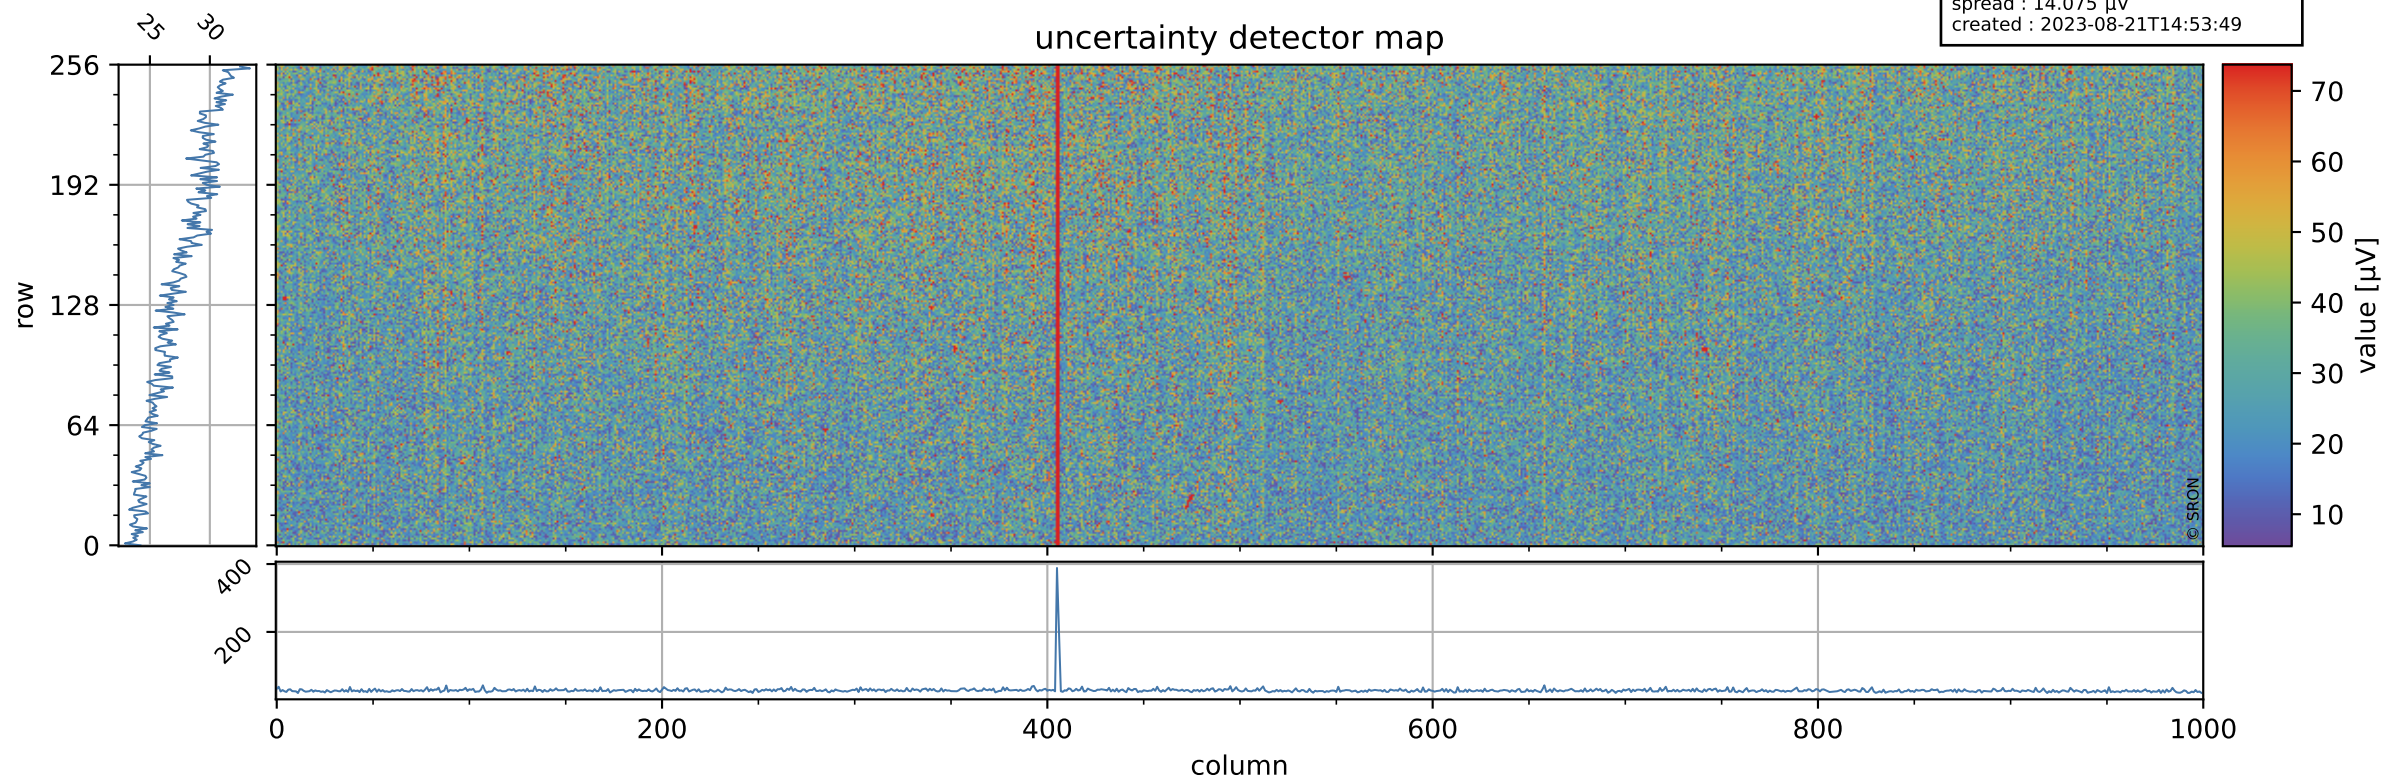

Tropomi SWIR offset (official)

orbits : 20 in [17272, 17317]
coverage : 2021-02-12 / 2021-02-14
median : 0.52593 V
spread : 0.035912 V
created : 2023-08-21T14:53:49

value detector map

Tropomi SWIR offset (official)

orbits : 20 in [17272, 17317]
coverage : 2021-02-12 / 2021-02-14
median : 27.544 μV
spread : 14.075 μV
created : 2023-08-21T14:53:49

Tropomi SWIR offset (official)

orbits : 20 in [17272, 17317]
coverage : 2021-02-12 / 2021-02-14
median : -0.080153 mV
spread : 0.39147 mV
created : 2023-08-21T14:53:50

value compared with SWIR offset CKD

Tropomi SWIR offset (official) ground-tracks of Sentinel-5P

orbits : 20 in [17272, 17317]
coverage : 2021-02-12 / 2021-02-14
created : 2023-08-21T14:53:51

Tropomi SWIR offset (official)

orbits : [2827, 17317]
coverage : 2018-04-30 / 2021-02-14
created : 2023-08-21T14:53:51

trend of detector median & temperatures