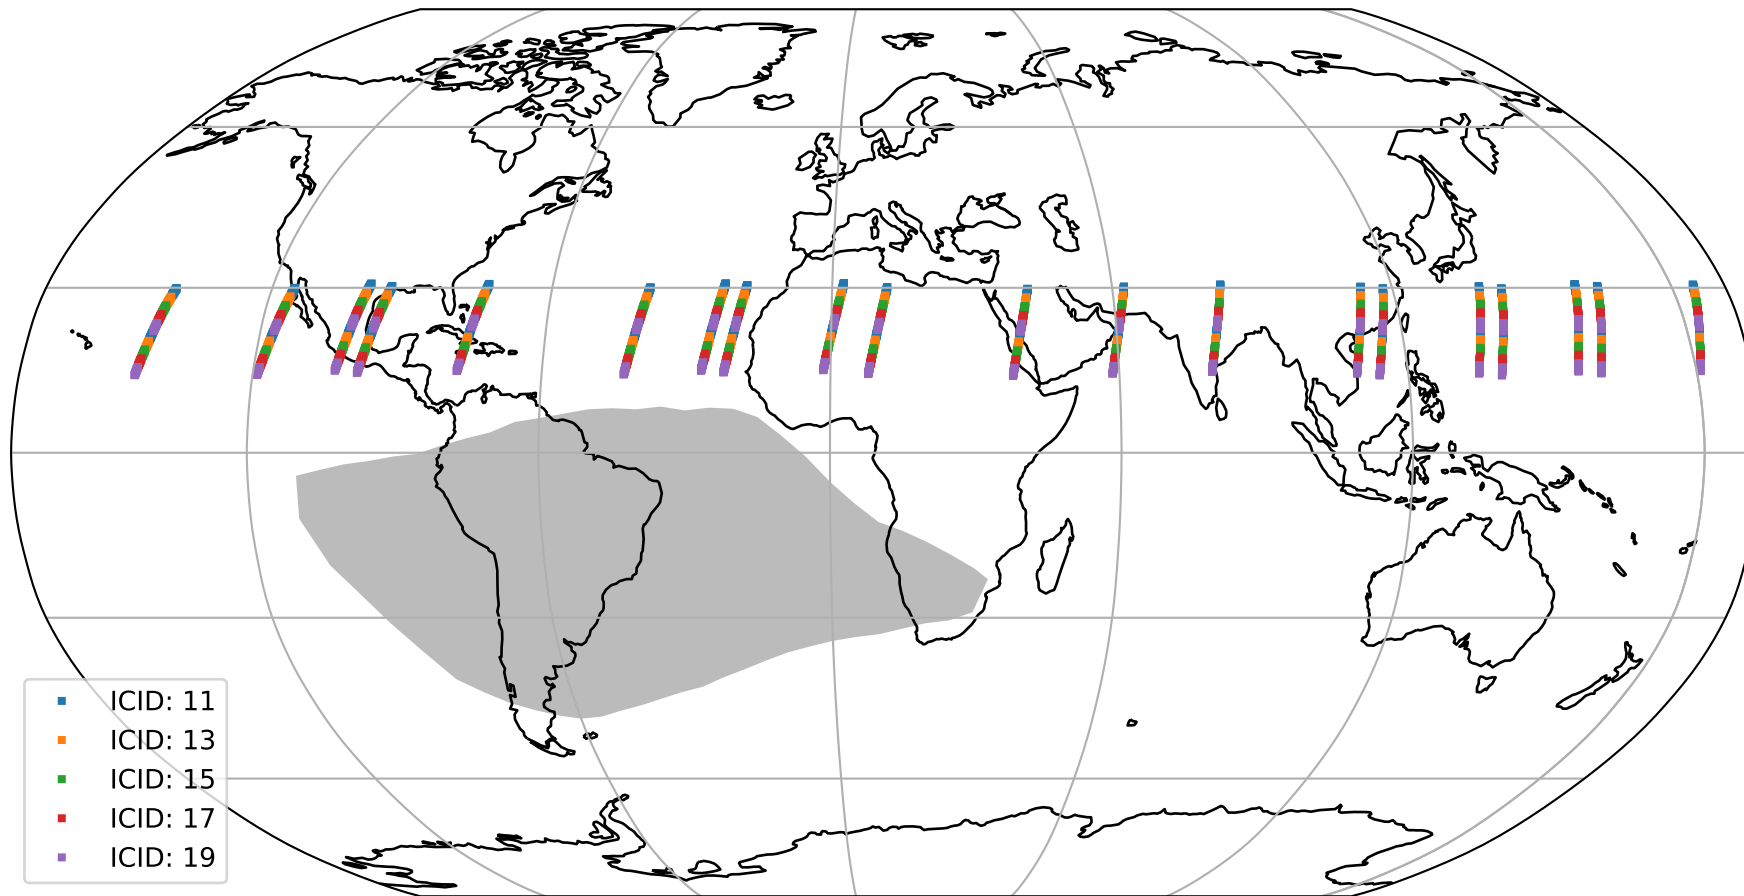

Tropomi SWIR offset (official)

orbits : 20 in [17272, 17317]
coverage : 2021-02-12 / 2021-02-14
median : 0.52593 V
spread : 0.035912 V
created : 2023-08-21T14:53:49

value detector map

Tropomi SWIR offset (official)

orbits : 20 in [17272, 17317]
coverage : 2021-02-12 / 2021-02-14
median : 27.544 μV
spread : 14.075 μV
created : 2023-08-21T14:53:49

Tropomi SWIR offset (official)

orbits : 20 in [17272, 17317]
coverage : 2021-02-12 / 2021-02-14
median : -0.080153 mV
spread : 0.39147 mV
created : 2023-08-21T14:53:50

value compared with SWIR offset CKD

Tropomi SWIR offset (official) ground-tracks of Sentinel-5P

orbits : 20 in [17272, 17317]
coverage : 2021-02-12 / 2021-02-14
created : 2023-08-21T14:53:51

Tropomi SWIR offset (official)

orbits : [2827, 17317]
coverage : 2018-04-30 / 2021-02-14
created : 2023-08-21T14:53:51

trend of detector median & temperatures