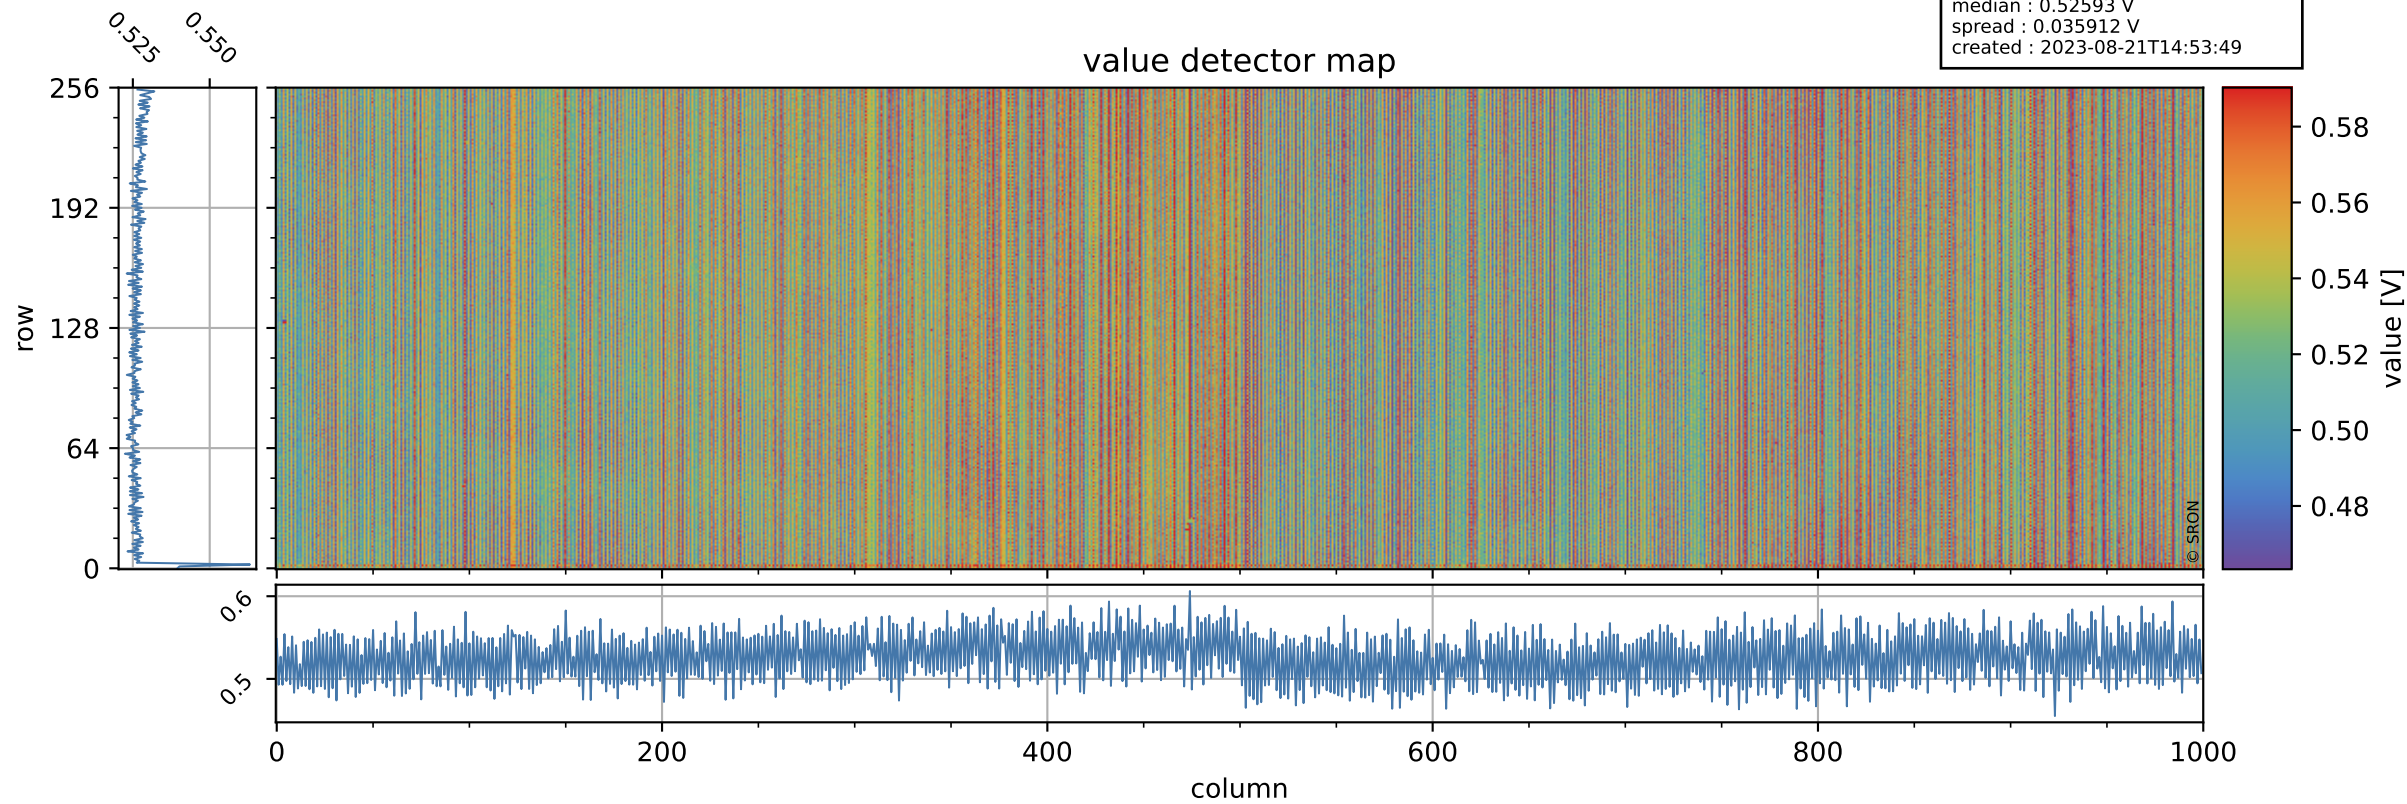

Tropomi SWIR offset (official)

orbits : 20 in [17272, 17317]
coverage : 2021-02-12 / 2021-02-14
median : 0.52593 V
spread : 0.035912 V
created : 2023-08-21T14:53:49

value detector map

Tropomi SWIR offset (official)

orbits : 20 in [17272, 17317]
coverage : 2021-02-12 / 2021-02-14
median : 27.544 μV
spread : 14.075 μV
created : 2023-08-21T14:53:49

Tropomi SWIR offset (official)

orbits : 20 in [17272, 17317]
coverage : 2021-02-12 / 2021-02-14
median : -0.080153 mV
spread : 0.39147 mV
created : 2023-08-21T14:53:50

value compared with SWIR offset CKD

Tropomi SWIR offset (official) ground-tracks of Sentinel-5P

orbits : 20 in [17272, 17317]
coverage : 2021-02-12 / 2021-02-14
created : 2023-08-21T14:53:51

Tropomi SWIR offset (official)

orbits : [2827, 17317]
coverage : 2018-04-30 / 2021-02-14
created : 2023-08-21T14:53:51

trend of detector median & temperatures