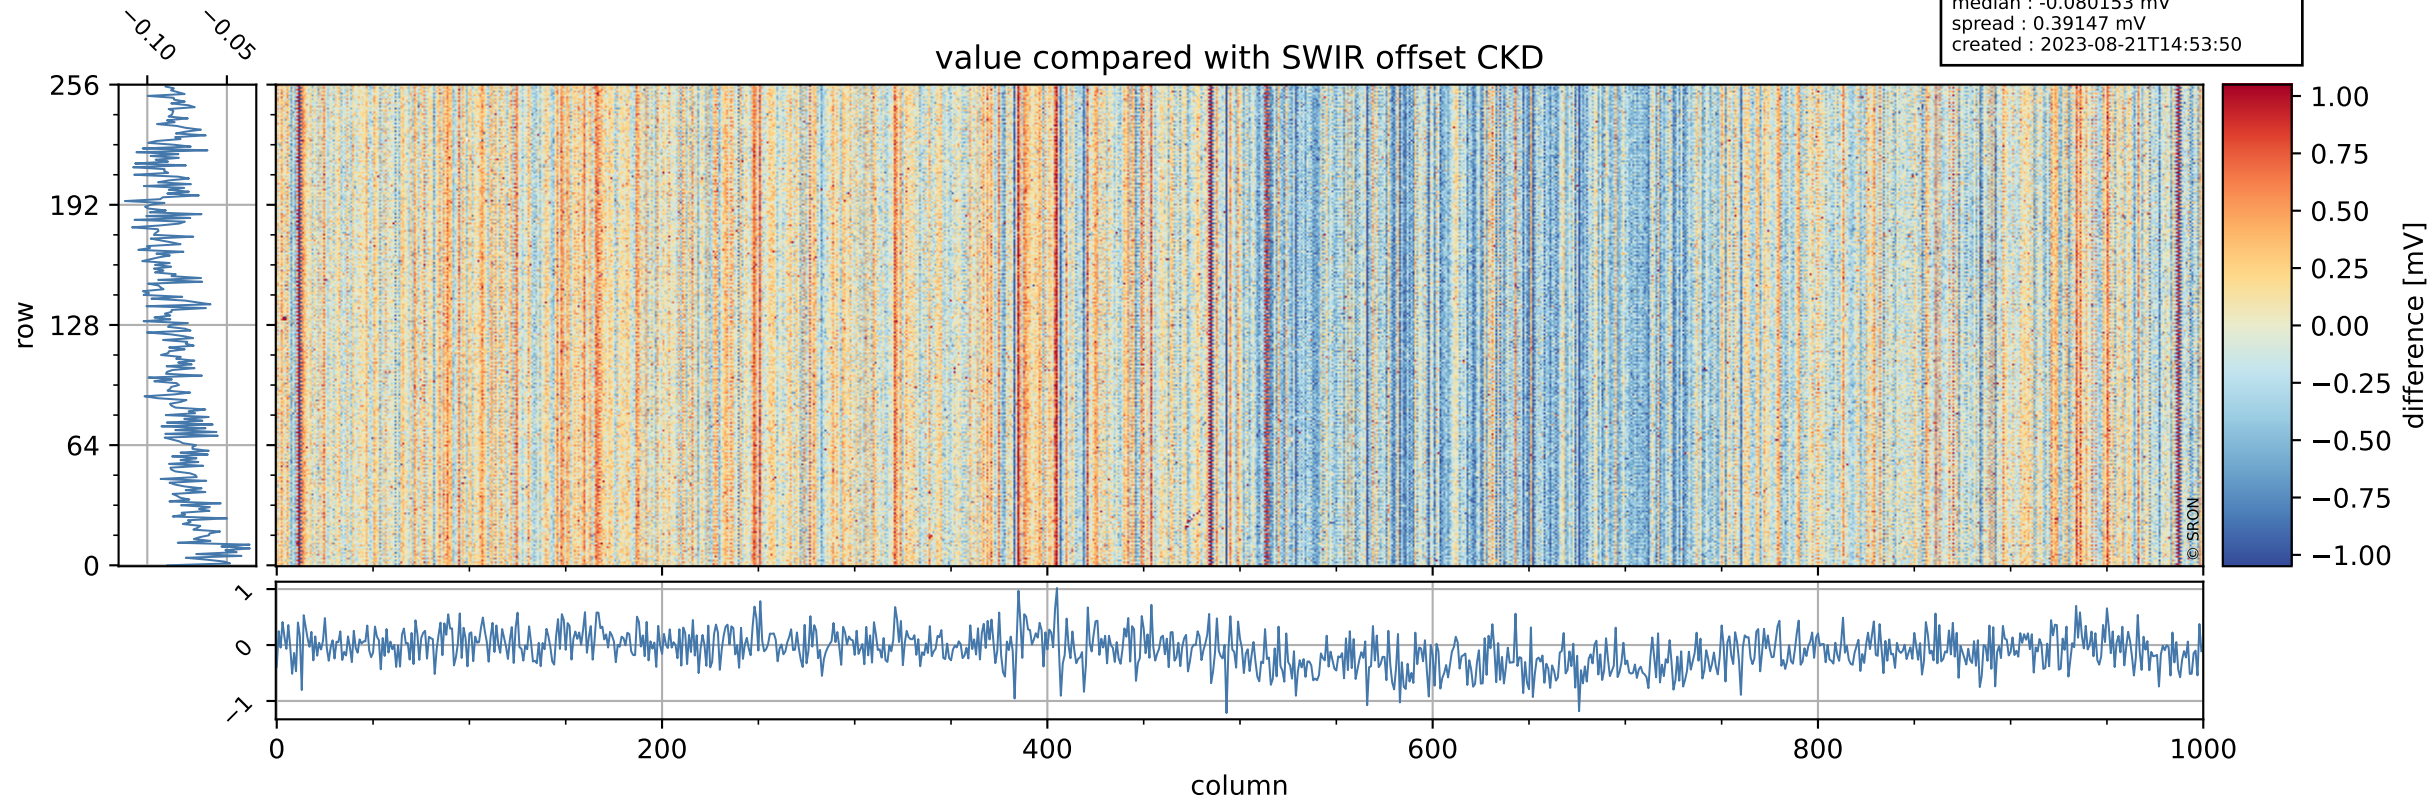

Tropomi SWIR offset (official)

orbits : 20 in [17272, 17317]
coverage : 2021-02-12 / 2021-02-14
median : 0.52593 V
spread : 0.035912 V
created : 2023-08-21T14:53:49

value detector map

Tropomi SWIR offset (official)

orbits : 20 in [17272, 17317]
coverage : 2021-02-12 / 2021-02-14
median : 27.544 μV
spread : 14.075 μV
created : 2023-08-21T14:53:49

Tropomi SWIR offset (official)

orbits : 20 in [17272, 17317]
coverage : 2021-02-12 / 2021-02-14
median : -0.080153 mV
spread : 0.39147 mV
created : 2023-08-21T14:53:50

value compared with SWIR offset CKD

Tropomi SWIR offset (official) ground-tracks of Sentinel-5P

orbits : 20 in [17272, 17317]
coverage : 2021-02-12 / 2021-02-14
created : 2023-08-21T14:53:51

Tropomi SWIR offset (official)

orbits : [2827, 17317]
coverage : 2018-04-30 / 2021-02-14
created : 2023-08-21T14:53:51

trend of detector median & temperatures