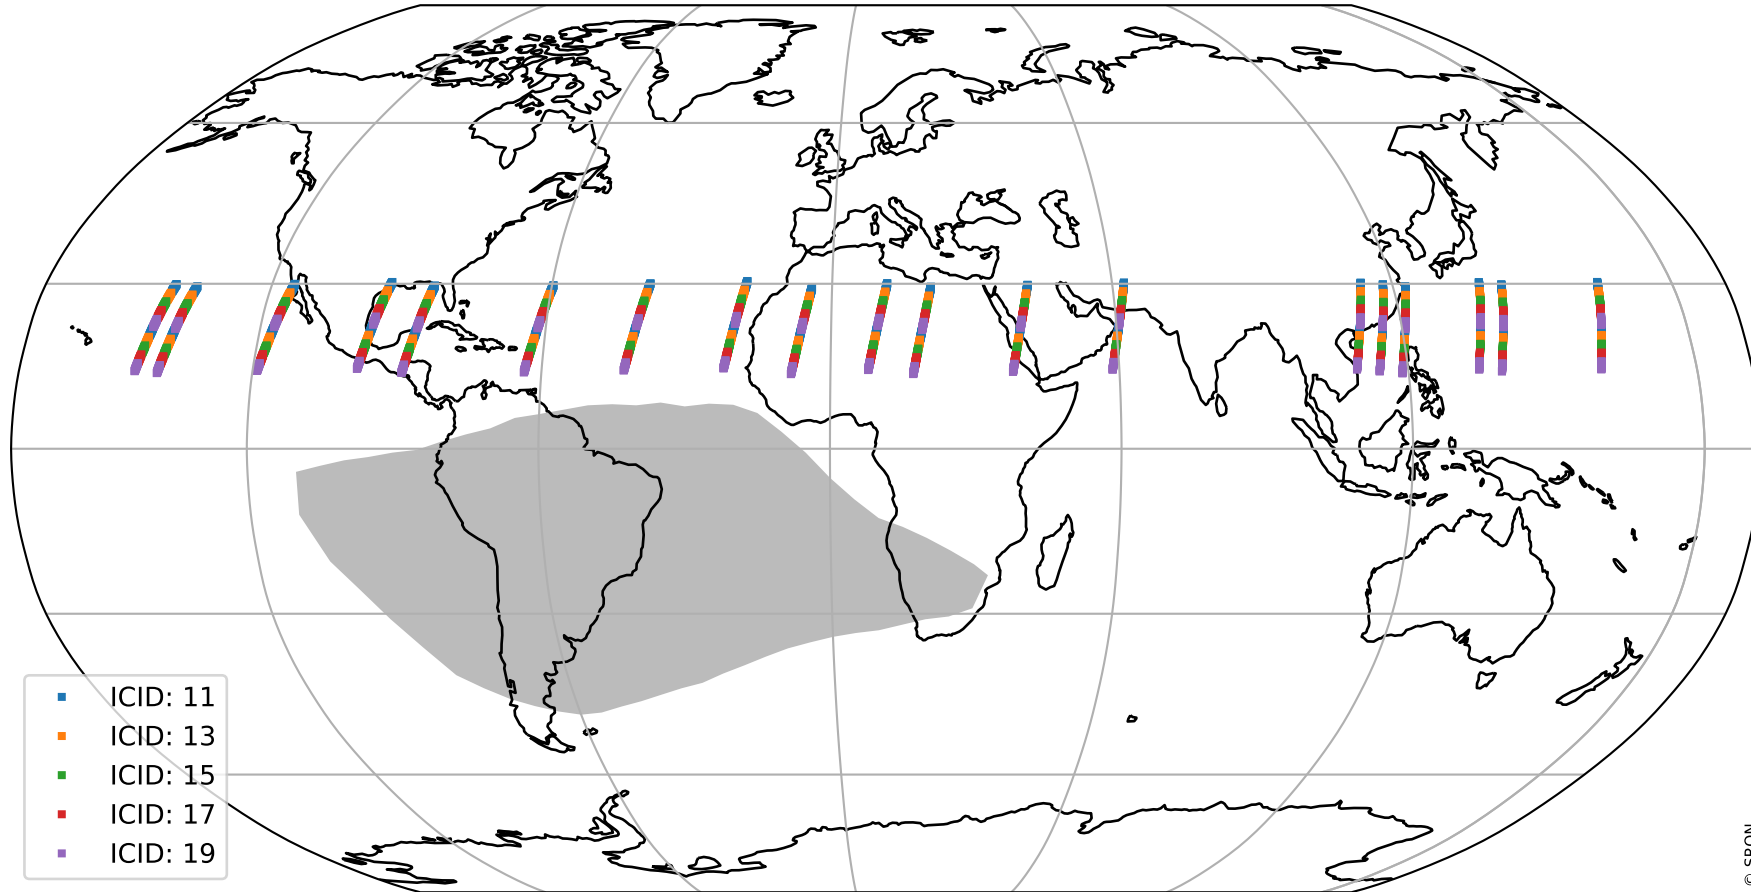

Tropomi SWIR offset (official)

orbits : 19 in [17287, 17332]
coverage : 2021-02-13 / 2021-02-16
median : 0.52593 V
spread : 0.035912 V
created : 2023-08-21T14:53:52

value detector map

Tropomi SWIR offset (official)

orbits : 19 in [17287, 17332]
coverage : 2021-02-13 / 2021-02-16
median : 27.375 μV
spread : 13.982 μV
created : 2023-08-21T14:53:53

Tropomi SWIR offset (official)

value compared with SWIR offset CKD

orbits : 19 in [17287, 17332]
coverage : 2021-02-13 / 2021-02-16
median : -0.07792 mV
spread : 0.38411 mV
created : 2023-08-21T14:53:53

Tropomi SWIR offset (official) ground-tracks of Sentinel-5P

orbits : 19 in [17287, 17332]
coverage : 2021-02-13 / 2021-02-16
created : 2023-08-21T14:53:54

Tropomi SWIR offset (official)

orbits : [2827, 17332]
coverage : 2018-04-30 / 2021-02-16
created : 2023-08-21T14:53:54