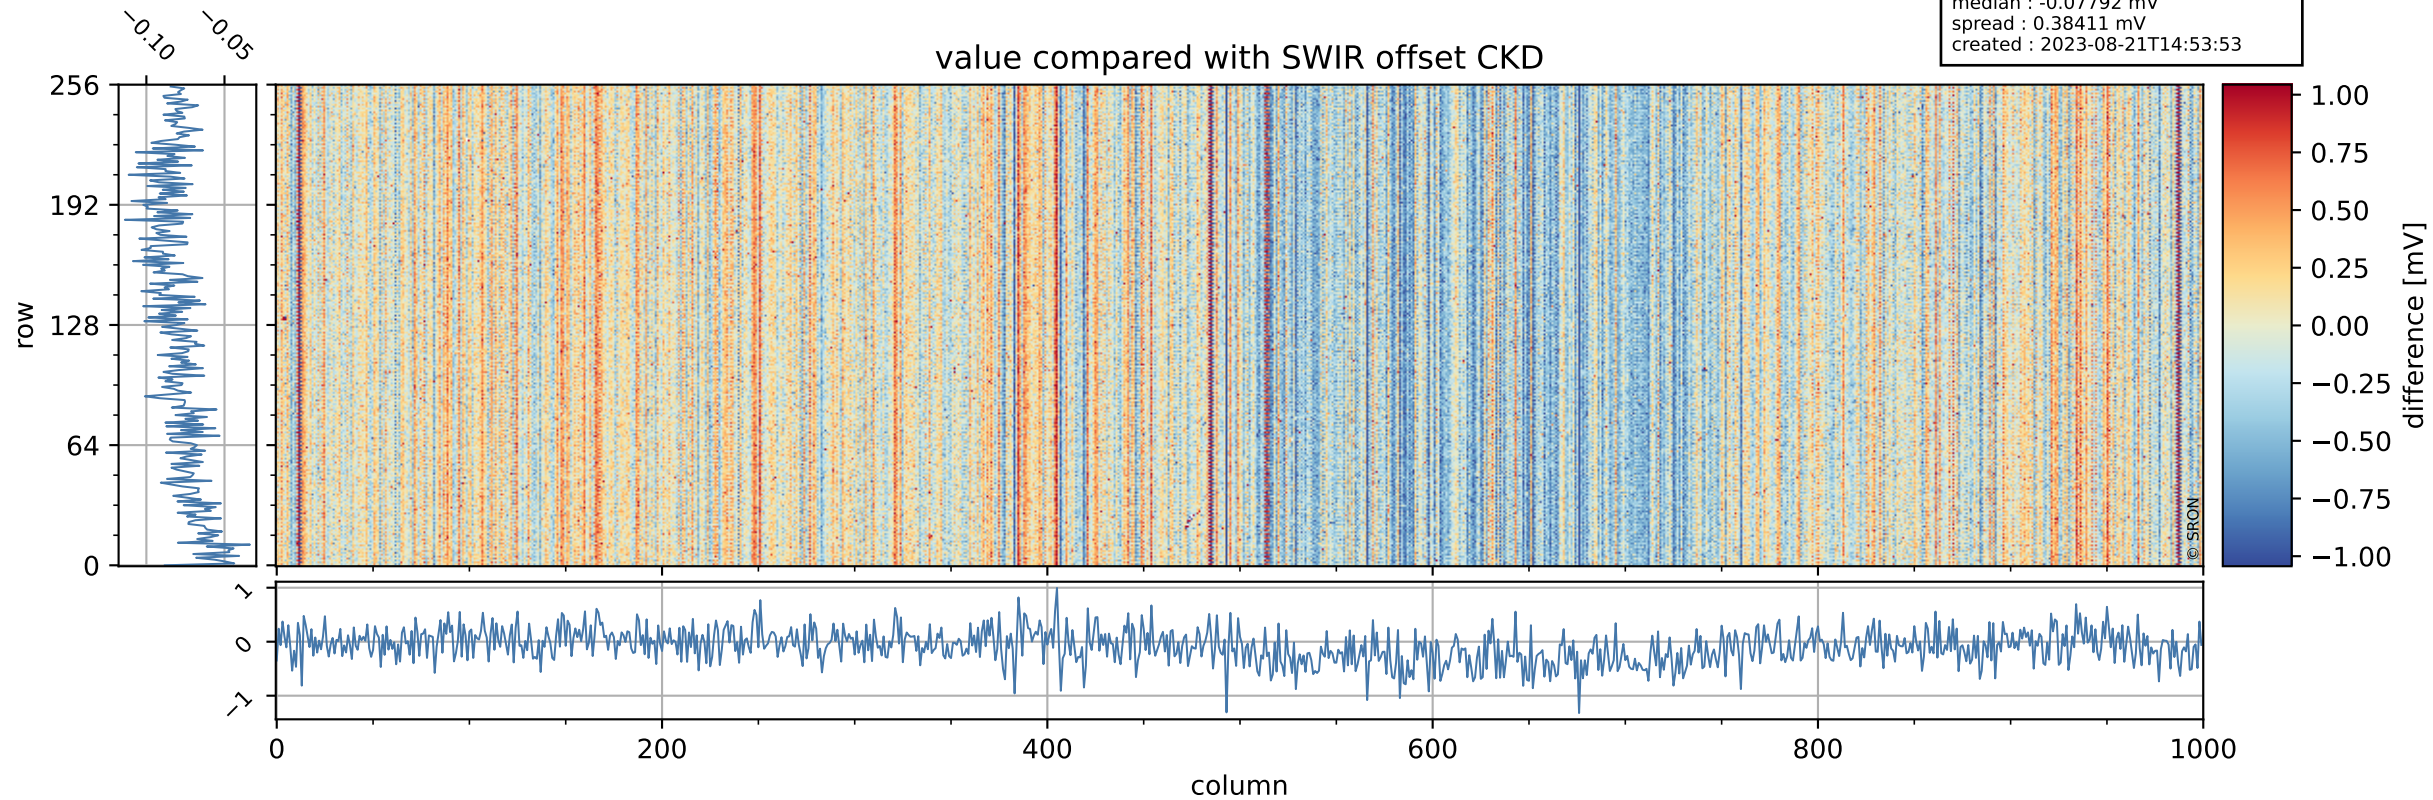

Tropomi SWIR offset (official)

orbits : 19 in [17287, 17332]
coverage : 2021-02-13 / 2021-02-16
median : 0.52593 V
spread : 0.035912 V
created : 2023-08-21T14:53:52

value detector map

Tropomi SWIR offset (official)

orbits : 19 in [17287, 17332]
coverage : 2021-02-13 / 2021-02-16
median : 27.375 μV
spread : 13.982 μV
created : 2023-08-21T14:53:53

Tropomi SWIR offset (official)

value compared with SWIR offset CKD

orbits : 19 in [17287, 17332]
coverage : 2021-02-13 / 2021-02-16
median : -0.07792 mV
spread : 0.38411 mV
created : 2023-08-21T14:53:53

Tropomi SWIR offset (official) ground-tracks of Sentinel-5P

orbits : 19 in [17287, 17332]
coverage : 2021-02-13 / 2021-02-16
created : 2023-08-21T14:53:54

Tropomi SWIR offset (official)

orbits : [2827, 17332]
coverage : 2018-04-30 / 2021-02-16
created : 2023-08-21T14:53:54

trend of detector median & temperatures