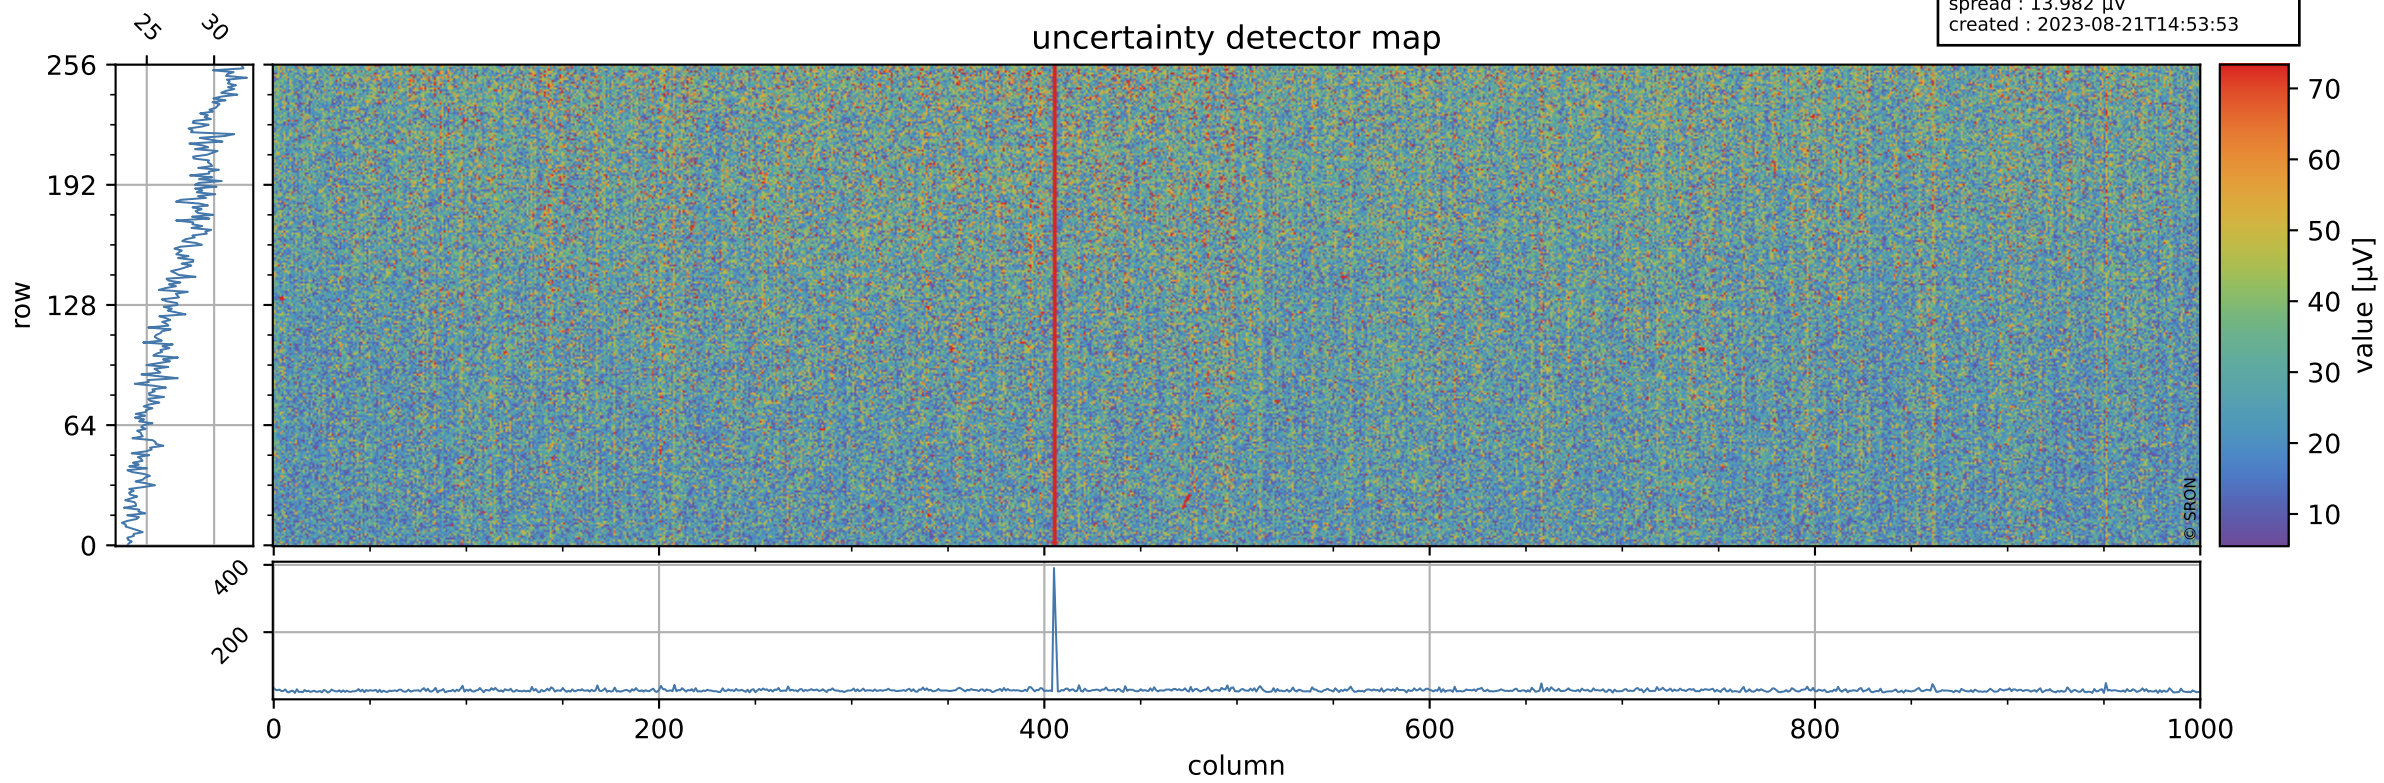

Tropomi SWIR offset (official)

orbits : 19 in [17287, 17332]
coverage : 2021-02-13 / 2021-02-16
median : 0.52593 V
spread : 0.035912 V
created : 2023-08-21T14:53:52

value detector map

Tropomi SWIR offset (official)

orbits : 19 in [17287, 17332]
coverage : 2021-02-13 / 2021-02-16
median : 27.375 μV
spread : 13.982 μV
created : 2023-08-21T14:53:53

Tropomi SWIR offset (official)

value compared with SWIR offset CKD

orbits : 19 in [17287, 17332]
coverage : 2021-02-13 / 2021-02-16
median : -0.07792 mV
spread : 0.38411 mV
created : 2023-08-21T14:53:53

Tropomi SWIR offset (official) ground-tracks of Sentinel-5P

orbits : 19 in [17287, 17332]
coverage : 2021-02-13 / 2021-02-16
created : 2023-08-21T14:53:54

Tropomi SWIR offset (official)

orbits : [2827, 17332]
coverage : 2018-04-30 / 2021-02-16
created : 2023-08-21T14:53:54

trend of detector median & temperatures