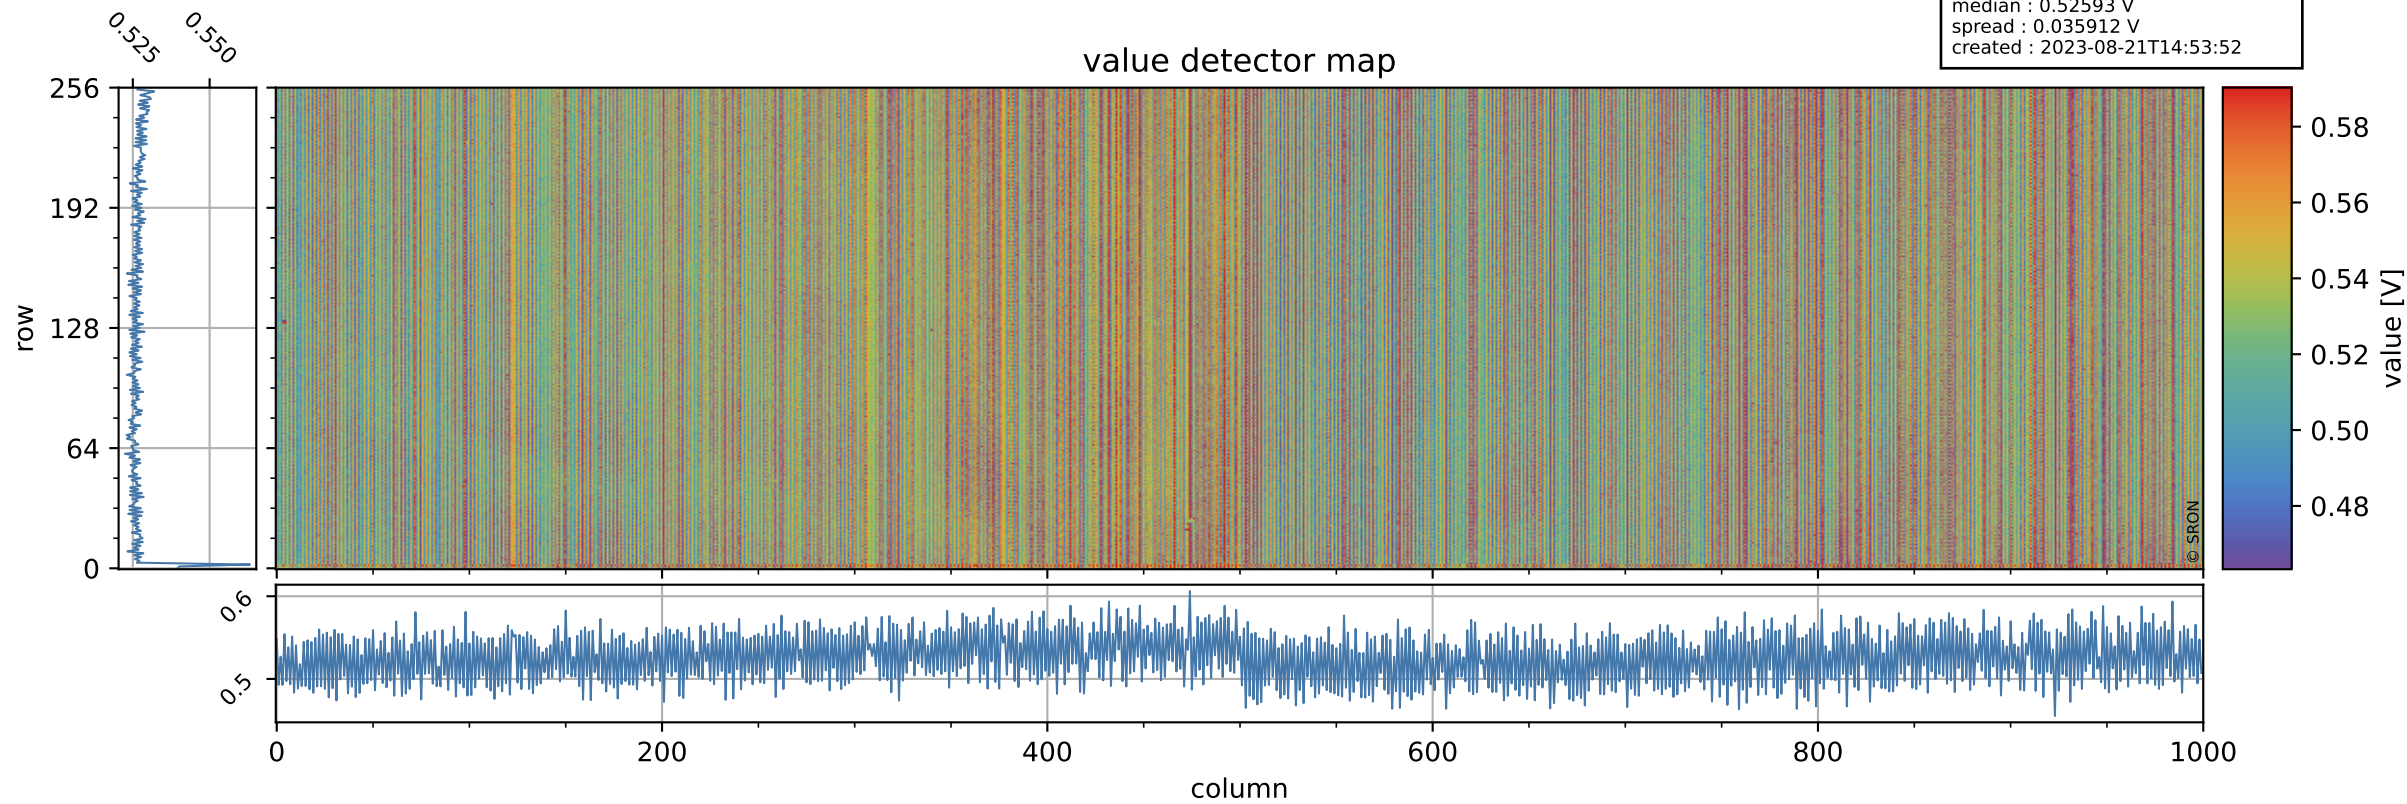

Tropomi SWIR offset (official)

orbits : 19 in [17287, 17332]
coverage : 2021-02-13 / 2021-02-16
median : 0.52593 V
spread : 0.035912 V
created : 2023-08-21T14:53:52

value detector map

Tropomi SWIR offset (official)

orbits : 19 in [17287, 17332]
coverage : 2021-02-13 / 2021-02-16
median : 27.375 μV
spread : 13.982 μV
created : 2023-08-21T14:53:53

Tropomi SWIR offset (official)

value compared with SWIR offset CKD

orbits : 19 in [17287, 17332]
coverage : 2021-02-13 / 2021-02-16
median : -0.07792 mV
spread : 0.38411 mV
created : 2023-08-21T14:53:53

Tropomi SWIR offset (official) ground-tracks of Sentinel-5P

orbits : 19 in [17287, 17332]
coverage : 2021-02-13 / 2021-02-16
created : 2023-08-21T14:53:54

Tropomi SWIR offset (official)

orbits : [2827, 17332]
coverage : 2018-04-30 / 2021-02-16
created : 2023-08-21T14:53:54

trend of detector median & temperatures