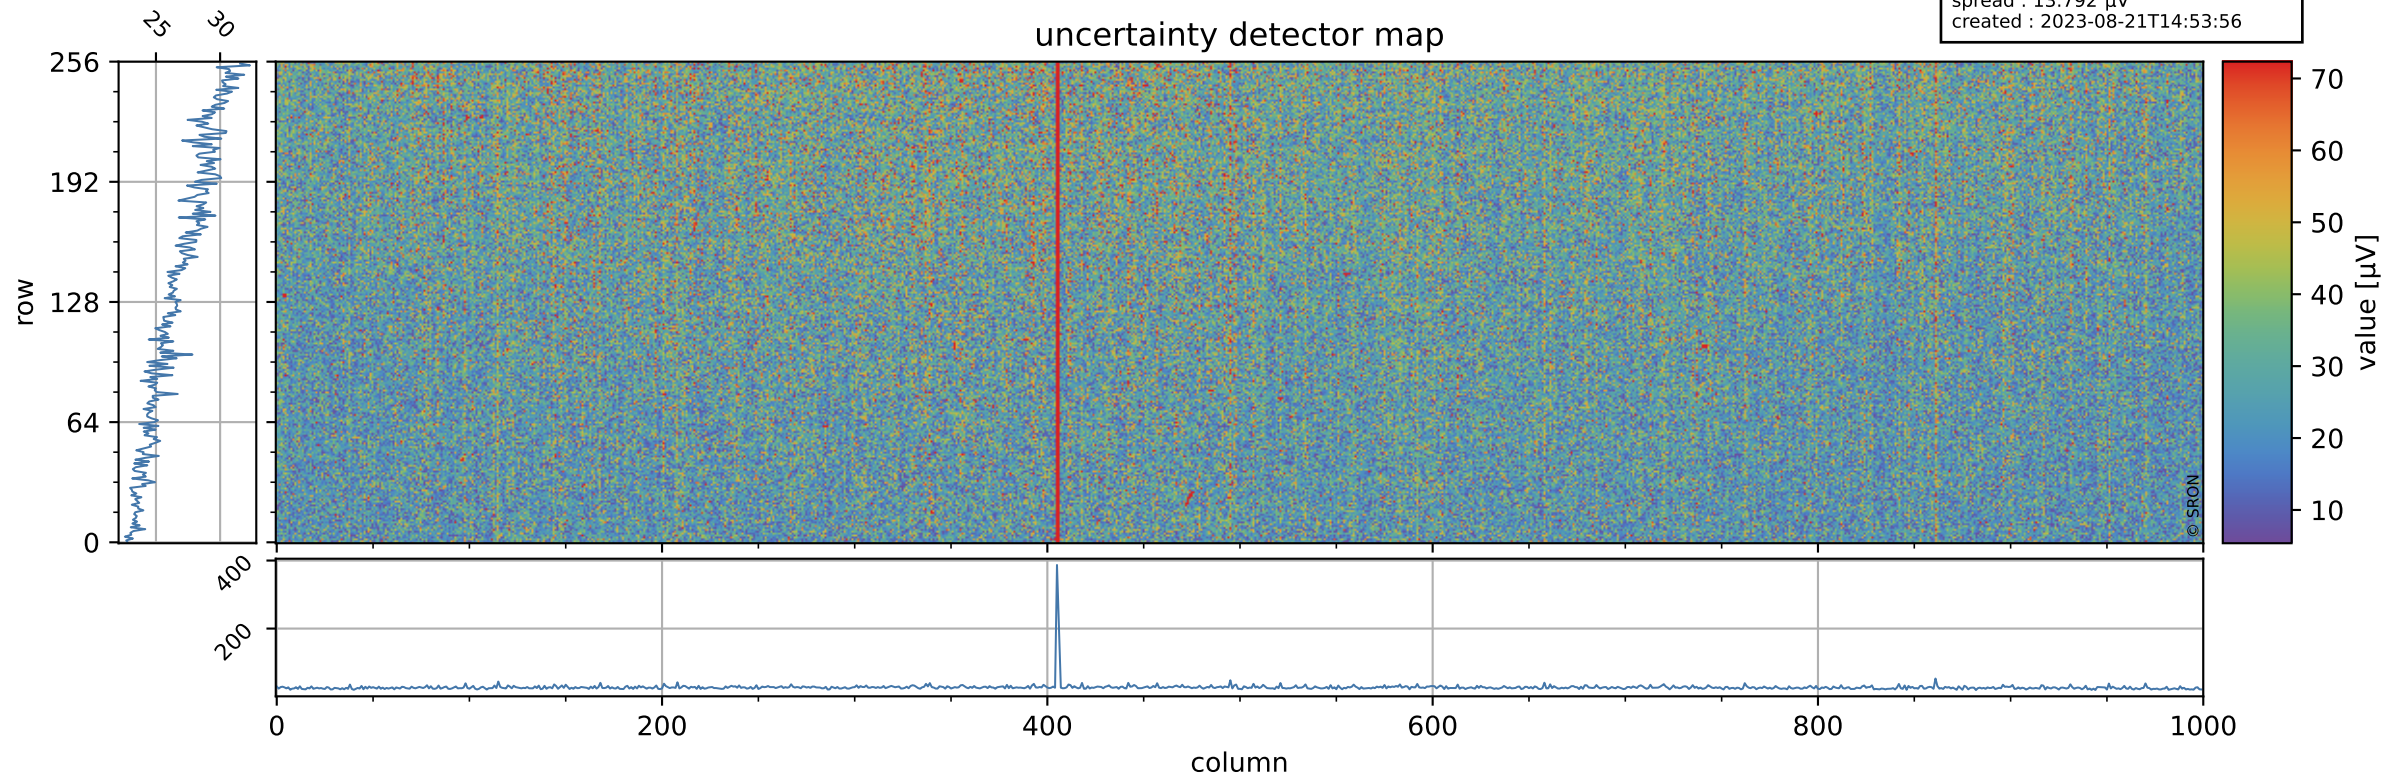

Tropomi SWIR offset (official)

orbits : 20 in [17302, 17347]
coverage : 2021-02-13 / 2021-02-17
median : 0.52594 V
spread : 0.035913 V
created : 2023-08-21T14:53:55

value detector map

Tropomi SWIR offset (official)

orbits : 20 in [17302, 17347]
coverage : 2021-02-13 / 2021-02-17
median : 26.928 μV
spread : 13.792 μV
created : 2023-08-21T14:53:56

Tropomi SWIR offset (official)

orbits : 20 in [17302, 17347]
coverage : 2021-02-13 / 2021-02-17
median : -0.074194 mV
spread : 0.38753 mV
created : 2023-08-21T14:53:56

value compared with SWIR offset CKD

Tropomi SWIR offset (official) ground-tracks of Sentinel-5P

orbits : 20 in [17302, 17347]
coverage : 2021-02-13 / 2021-02-17
created : 2023-08-21T14:53:57

Tropomi SWIR offset (official)

orbits : [2827, 17347]
coverage : 2018-04-30 / 2021-02-17
created : 2023-08-21T14:53:57

trend of detector median & temperatures