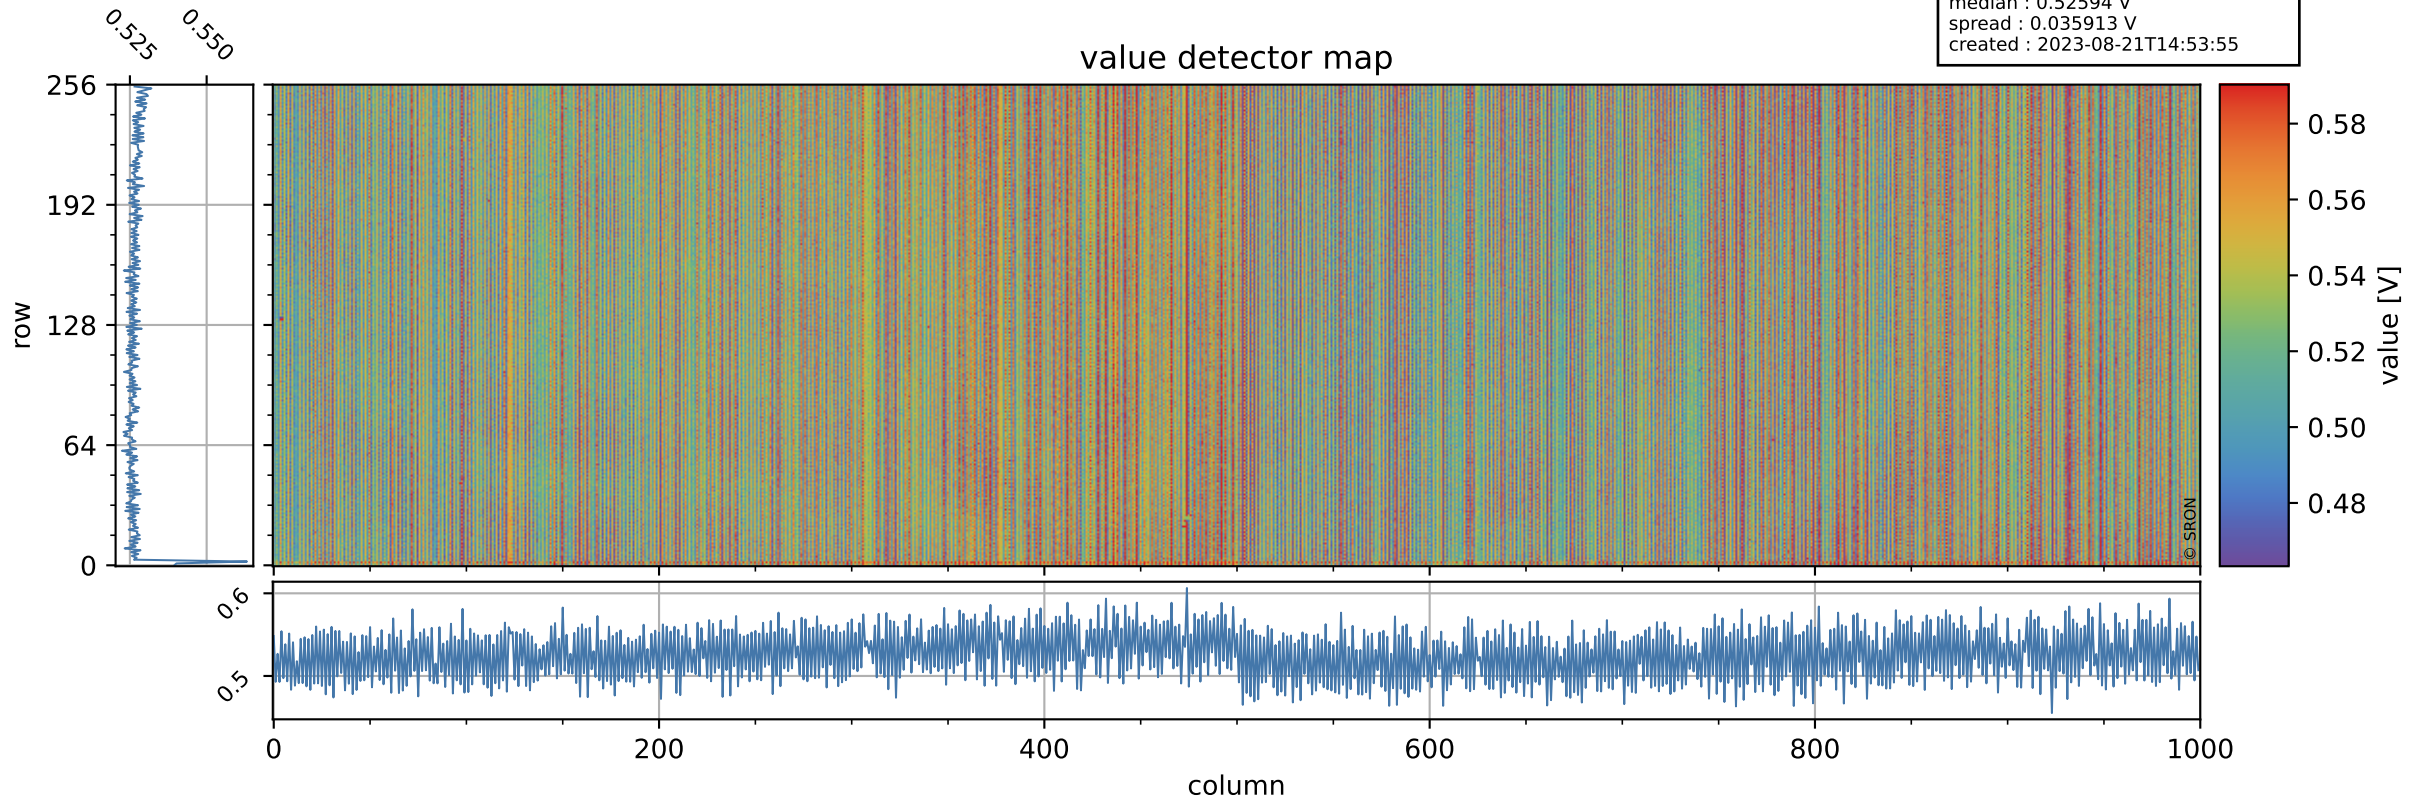

Tropomi SWIR offset (official)

orbits : 20 in [17302, 17347]
coverage : 2021-02-13 / 2021-02-17
median : 0.52594 V
spread : 0.035913 V
created : 2023-08-21T14:53:55

value detector map

Tropomi SWIR offset (official)

orbits : 20 in [17302, 17347]
coverage : 2021-02-13 / 2021-02-17
median : 26.928 μV
spread : 13.792 μV
created : 2023-08-21T14:53:56

Tropomi SWIR offset (official)

orbits : 20 in [17302, 17347]
coverage : 2021-02-13 / 2021-02-17
median : -0.074194 mV
spread : 0.38753 mV
created : 2023-08-21T14:53:56

value compared with SWIR offset CKD

Tropomi SWIR offset (official) ground-tracks of Sentinel-5P

orbits : 20 in [17302, 17347]
coverage : 2021-02-13 / 2021-02-17
created : 2023-08-21T14:53:57

Tropomi SWIR offset (official)

orbits : [2827, 17347]
coverage : 2018-04-30 / 2021-02-17
created : 2023-08-21T14:53:57

trend of detector median & temperatures