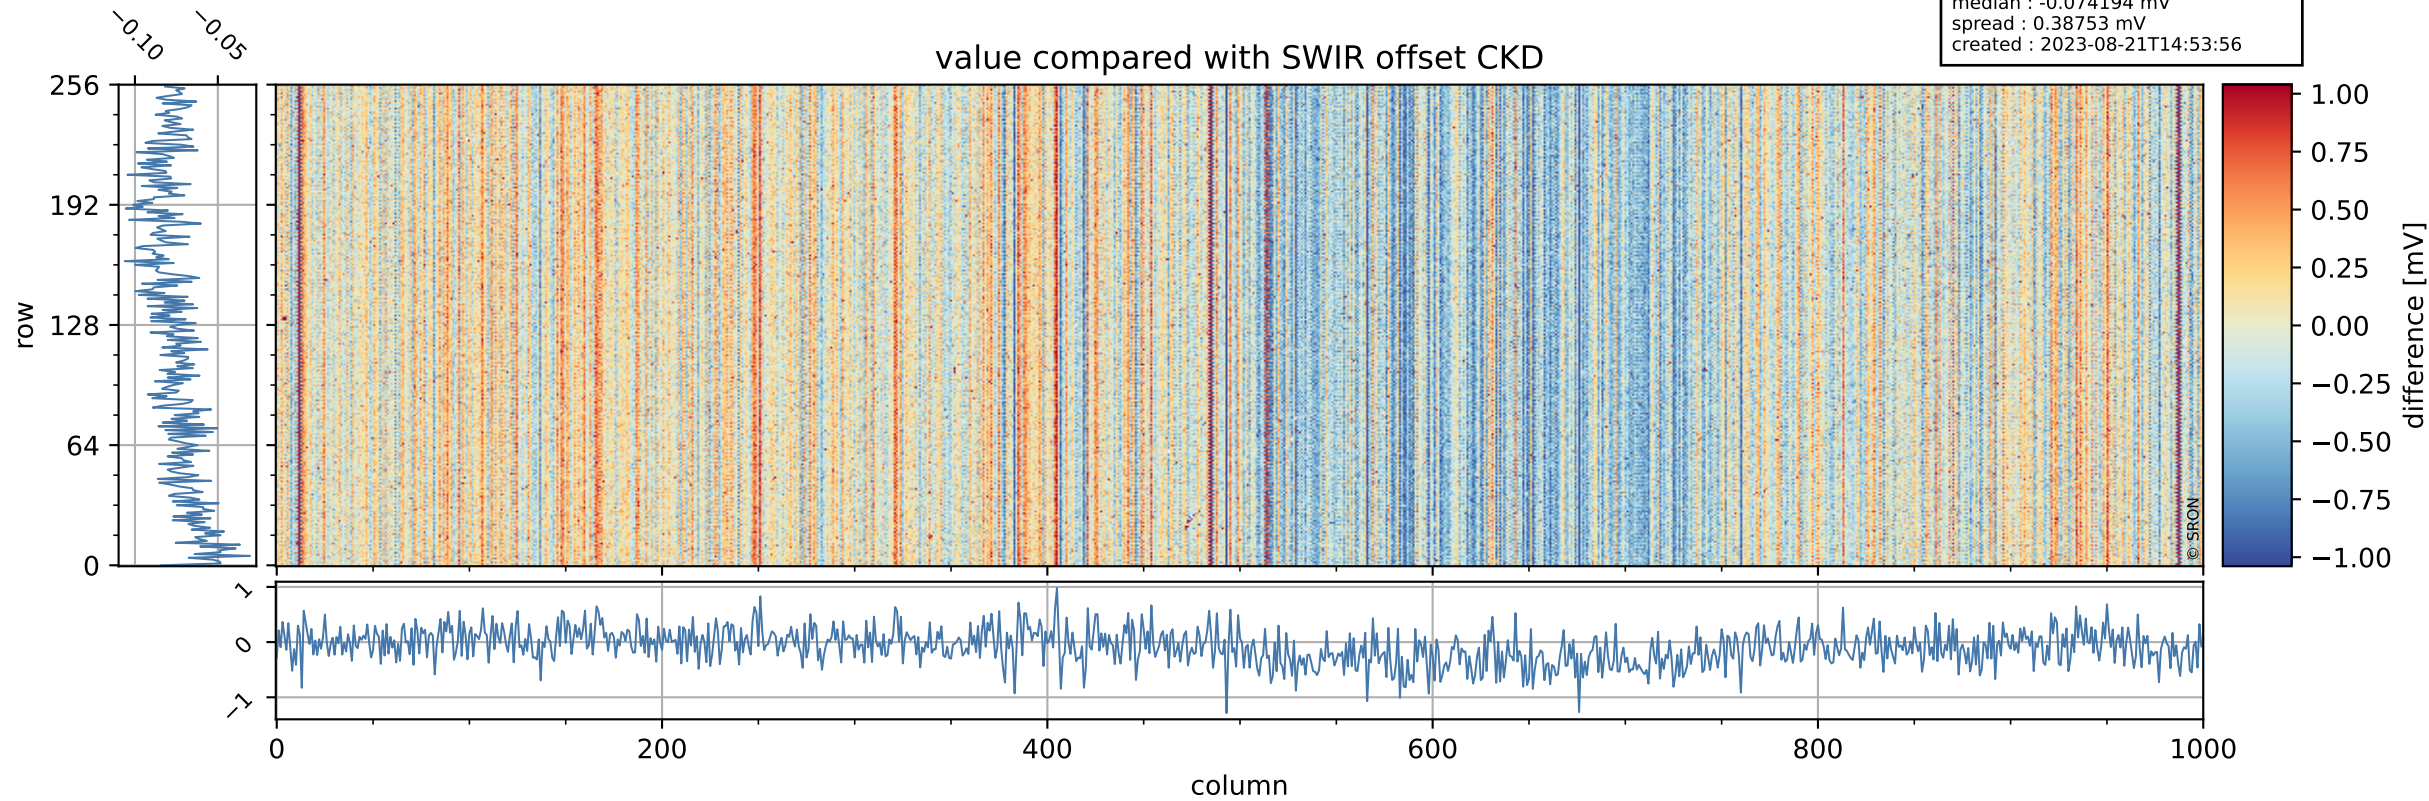

Tropomi SWIR offset (official)

orbits : 20 in [17302, 17347]
coverage : 2021-02-13 / 2021-02-17
median : 0.52594 V
spread : 0.035913 V
created : 2023-08-21T14:53:55

value detector map

Tropomi SWIR offset (official)

orbits : 20 in [17302, 17347]
coverage : 2021-02-13 / 2021-02-17
median : 26.928 μV
spread : 13.792 μV
created : 2023-08-21T14:53:56

Tropomi SWIR offset (official)

orbits : 20 in [17302, 17347]
coverage : 2021-02-13 / 2021-02-17
median : -0.074194 mV
spread : 0.38753 mV
created : 2023-08-21T14:53:56

value compared with SWIR offset CKD

Tropomi SWIR offset (official) ground-tracks of Sentinel-5P

orbits : 20 in [17302, 17347]
coverage : 2021-02-13 / 2021-02-17
created : 2023-08-21T14:53:57

Tropomi SWIR offset (official)

orbits : [2827, 17347]
coverage : 2018-04-30 / 2021-02-17
created : 2023-08-21T14:53:57

trend of detector median & temperatures