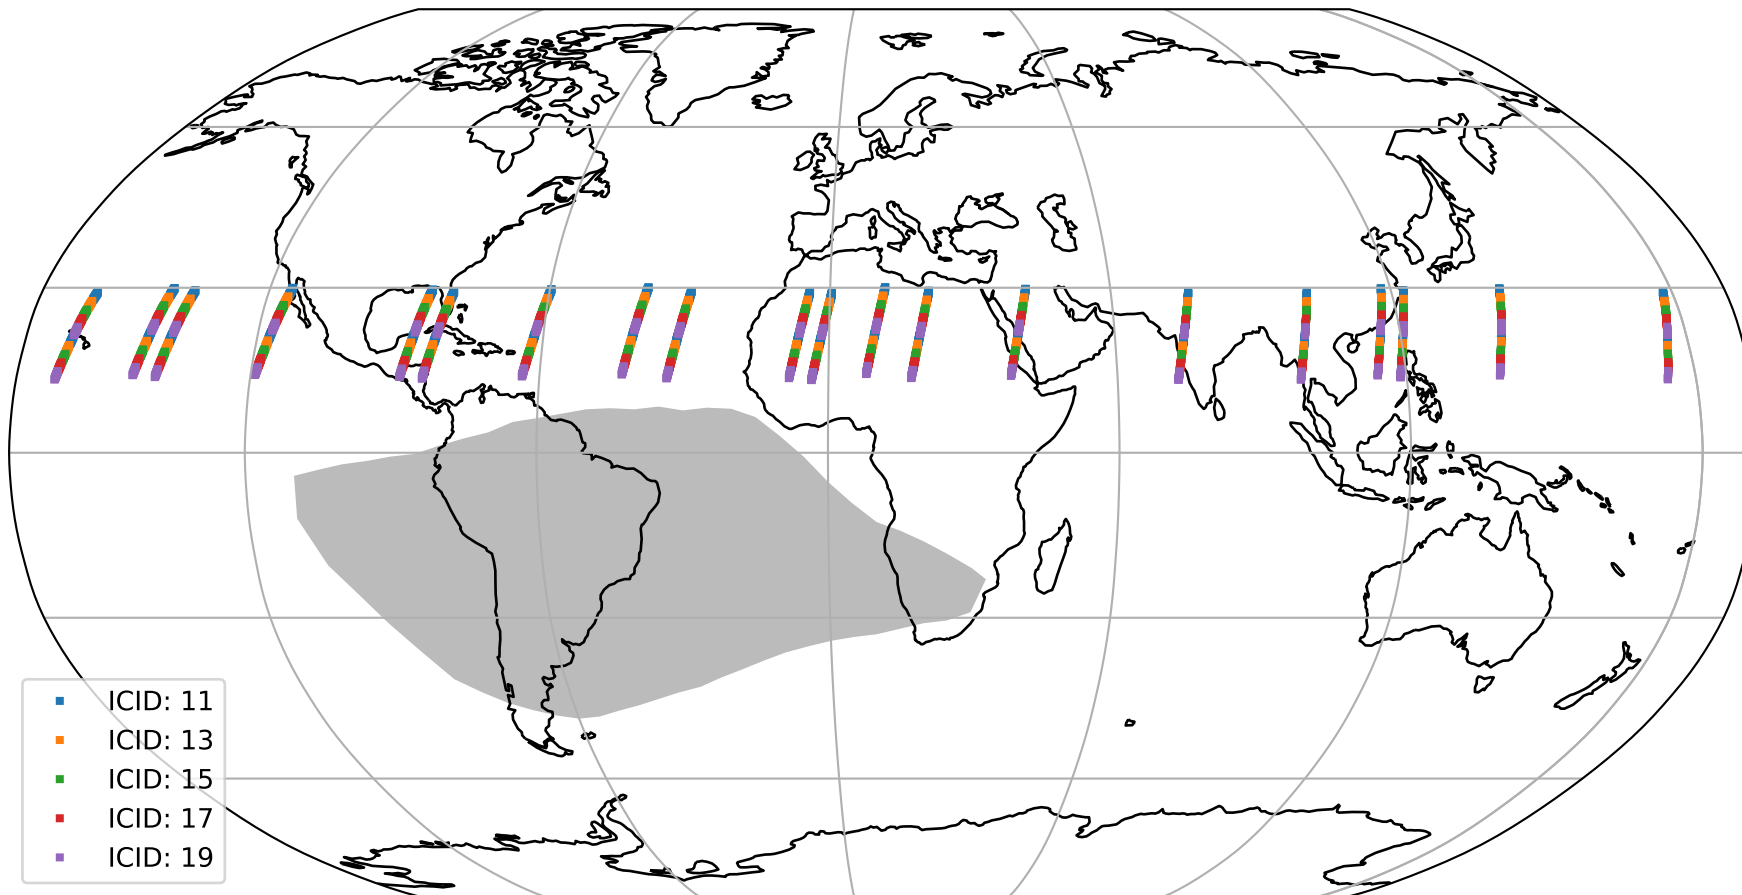

Tropomi SWIR offset (official)

orbits : 20 in [17302, 17347]
coverage : 2021-02-13 / 2021-02-17
median : 0.52594 V
spread : 0.035913 V
created : 2023-08-21T14:53:55

value detector map

Tropomi SWIR offset (official)

orbits : 20 in [17302, 17347]
coverage : 2021-02-13 / 2021-02-17
median : 26.928 μV
spread : 13.792 μV
created : 2023-08-21T14:53:56

Tropomi SWIR offset (official)

orbits : 20 in [17302, 17347]
coverage : 2021-02-13 / 2021-02-17
median : -0.074194 mV
spread : 0.38753 mV
created : 2023-08-21T14:53:56

value compared with SWIR offset CKD

Tropomi SWIR offset (official) ground-tracks of Sentinel-5P

orbits : 20 in [17302, 17347]
coverage : 2021-02-13 / 2021-02-17
created : 2023-08-21T14:53:57

Tropomi SWIR offset (official)

orbits : [2827, 17347]
coverage : 2018-04-30 / 2021-02-17
created : 2023-08-21T14:53:57

trend of detector median & temperatures