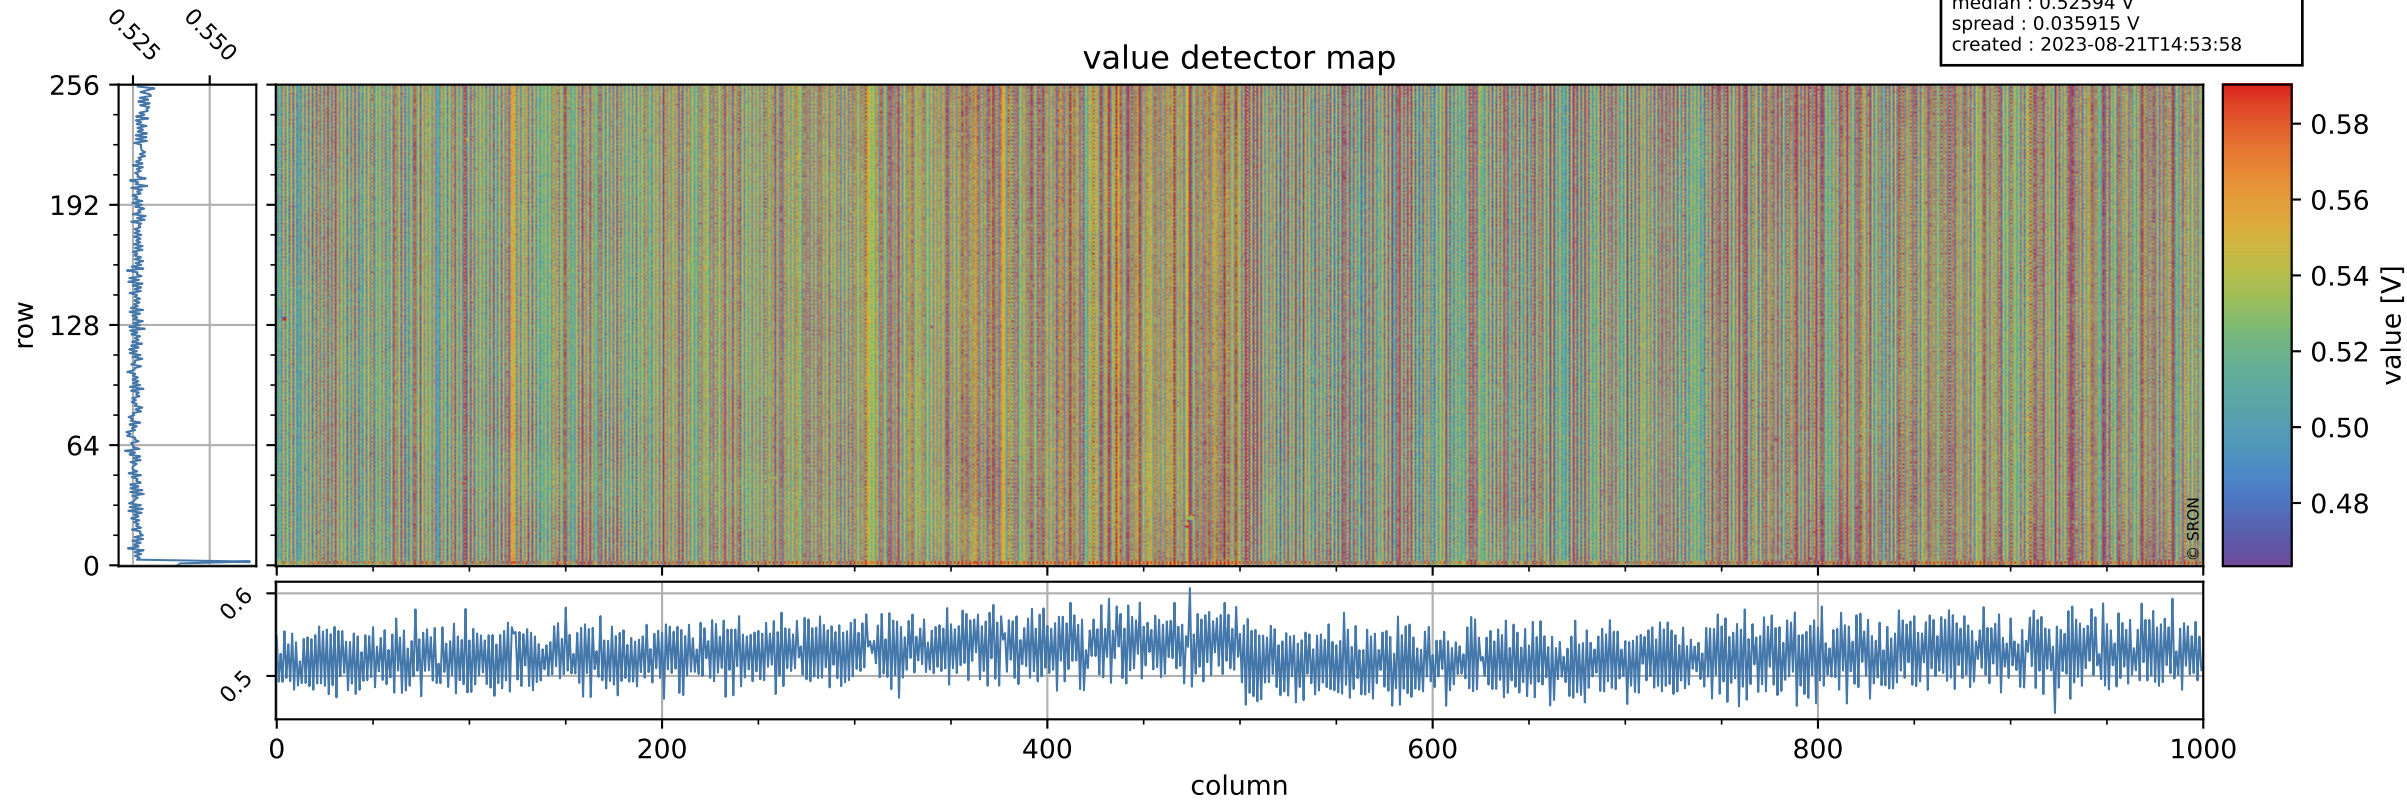

# Tropomi SWIR offset (official)

orbits : 19 in [17317, 17362]  
coverage : 2021-02-15 / 2021-02-18  
median : 0.52594 V  
spread : 0.035915 V  
created : 2023-08-21T14:53:58

## value detector map

# Tropomi SWIR offset (official)

orbits : 19 in [17317, 17362]  
coverage : 2021-02-15 / 2021-02-18  
median : 27.768  $\mu\text{V}$   
spread : 14.167  $\mu\text{V}$   
created : 2023-08-21T14:53:59

# Tropomi SWIR offset (official) ground-tracks of Sentinel-5P

orbits : 19 in [17317, 17362]  
coverage : 2021-02-15 / 2021-02-18  
created : 2023-08-21T14:54:00