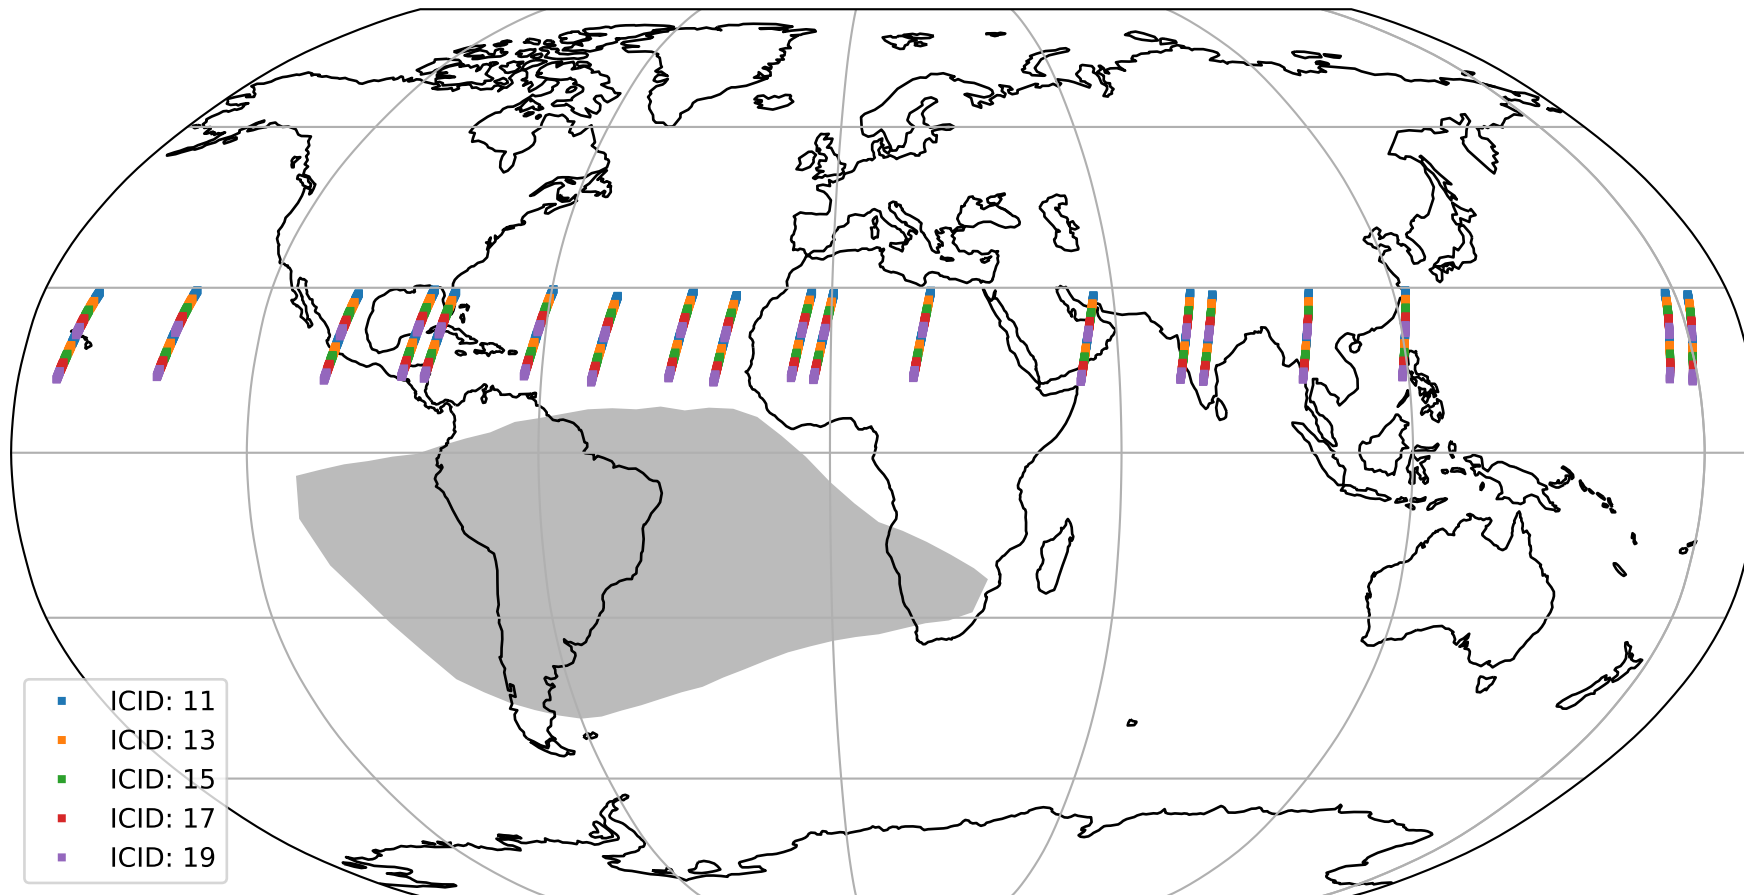

# Tropomi SWIR offset (official)

orbits : 19 in [17317, 17362]  
coverage : 2021-02-15 / 2021-02-18  
median : 27.768  $\mu\text{V}$   
spread : 14.167  $\mu\text{V}$   
created : 2023-08-21T14:53:59

# Tropomi SWIR offset (official)

value compared with SWIR offset CKD

orbits : 19 in [17317, 17362]  
coverage : 2021-02-15 / 2021-02-18  
median : -0.070933 mV  
spread : 0.39254 mV  
created : 2023-08-21T14:53:59

# Tropomi SWIR offset (official) ground-tracks of Sentinel-5P

orbits : 19 in [17317, 17362]  
coverage : 2021-02-15 / 2021-02-18  
created : 2023-08-21T14:54:00

# Tropomi SWIR offset (official)

orbits : [2827, 17362]  
coverage : 2018-04-30 / 2021-02-18  
created : 2023-08-21T14:54:00