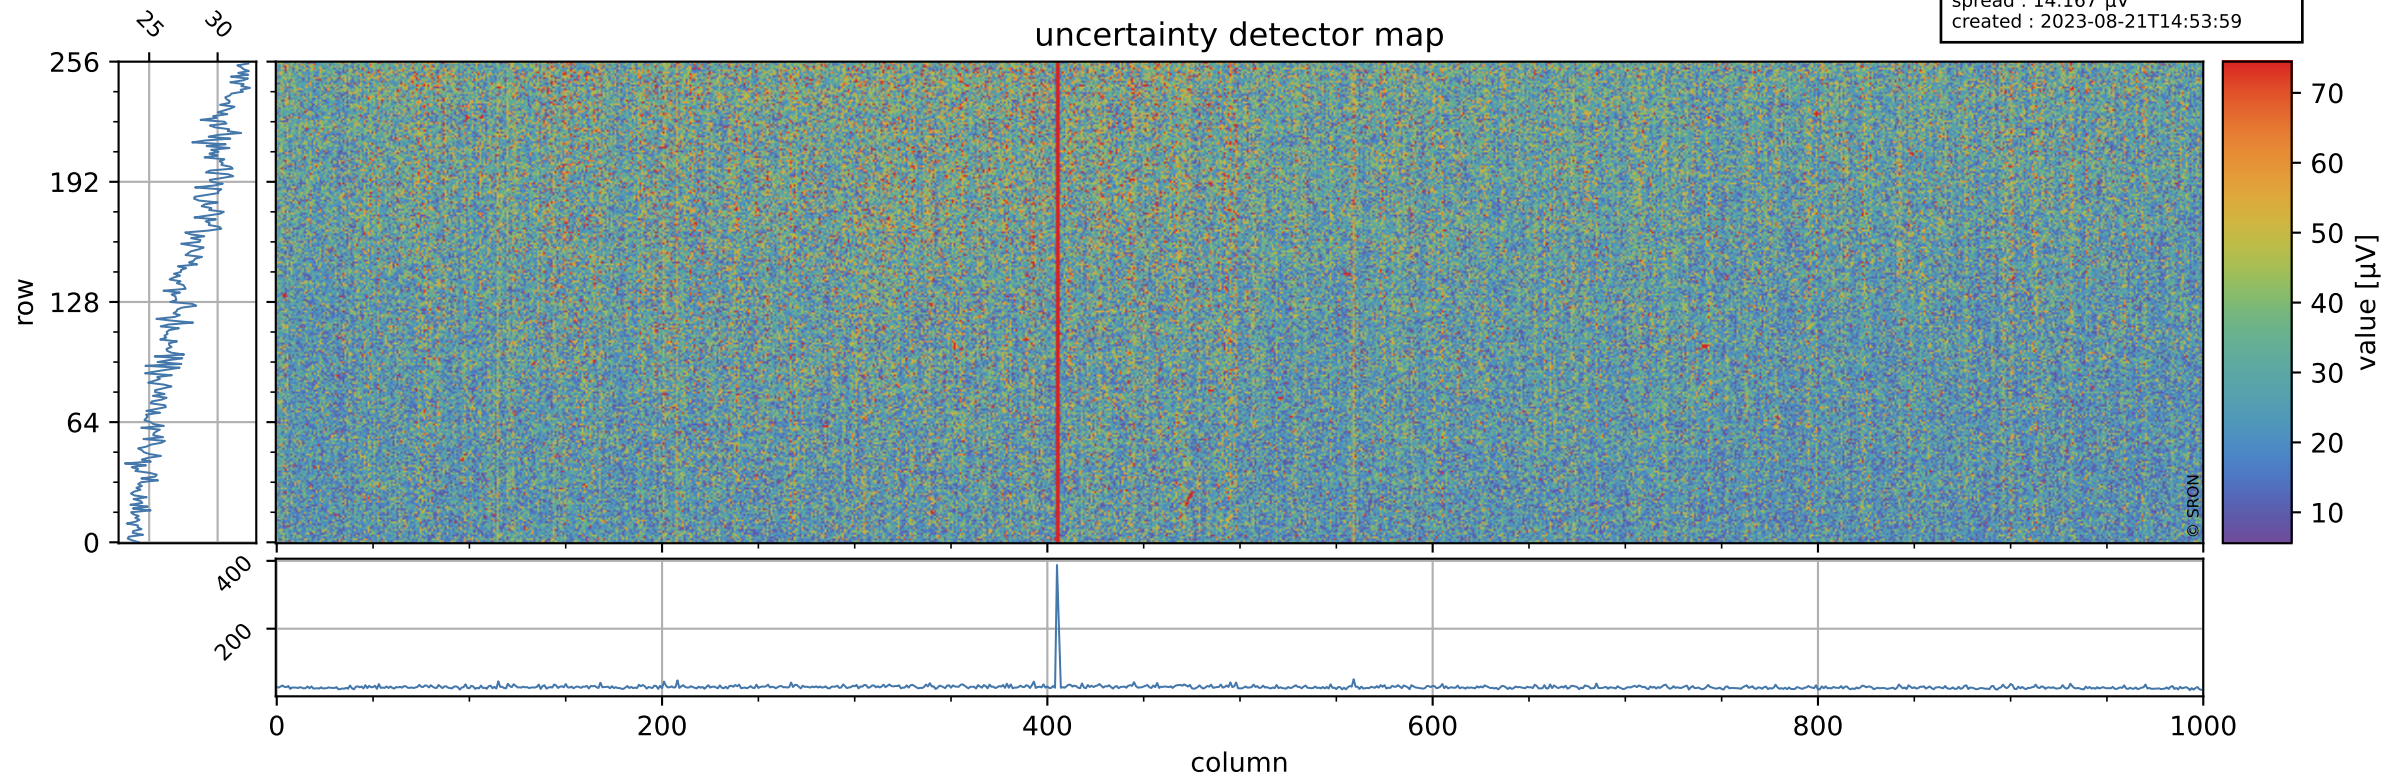

# Tropomi SWIR offset (official)

orbits : 19 in [17317, 17362]  
coverage : 2021-02-15 / 2021-02-18  
median : 0.52594 V  
spread : 0.035915 V  
created : 2023-08-21T14:53:58

## value detector map

# Tropomi SWIR offset (official)

orbits : 19 in [17317, 17362]  
coverage : 2021-02-15 / 2021-02-18  
median : 27.768  $\mu\text{V}$   
spread : 14.167  $\mu\text{V}$   
created : 2023-08-21T14:53:59

# Tropomi SWIR offset (official) ground-tracks of Sentinel-5P

orbits : 19 in [17317, 17362]  
coverage : 2021-02-15 / 2021-02-18  
created : 2023-08-21T14:54:00