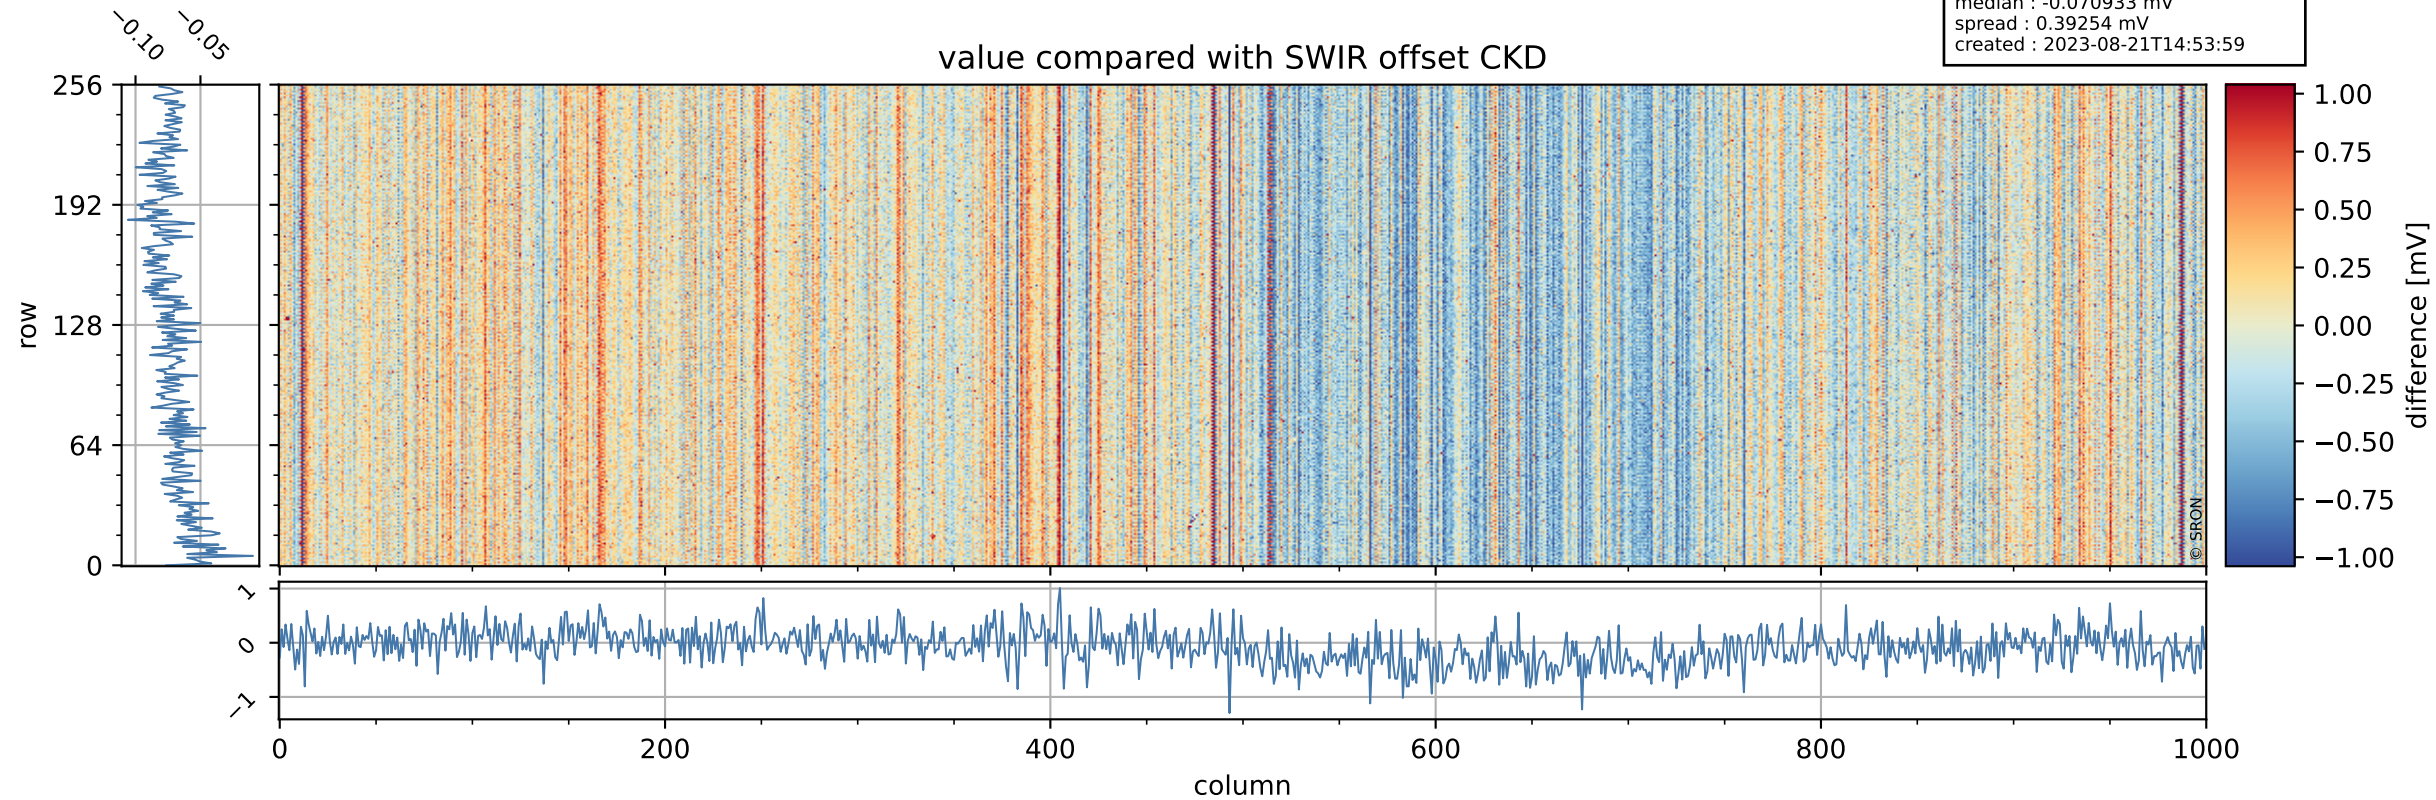

## value detector map

# Tropomi SWIR offset (official)

orbits : 19 in [17317, 17362]  
coverage : 2021-02-15 / 2021-02-18  
median : 27.768  $\mu\text{V}$   
spread : 14.167  $\mu\text{V}$   
created : 2023-08-21T14:53:59

# Tropomi SWIR offset (official)

value compared with SWIR offset CKD

orbits : 19 in [17317, 17362]  
coverage : 2021-02-15 / 2021-02-18  
median : -0.070933 mV  
spread : 0.39254 mV  
created : 2023-08-21T14:53:59

# Tropomi SWIR offset (official) ground-tracks of Sentinel-5P

orbits : 19 in [17317, 17362]  
coverage : 2021-02-15 / 2021-02-18  
created : 2023-08-21T14:54:00