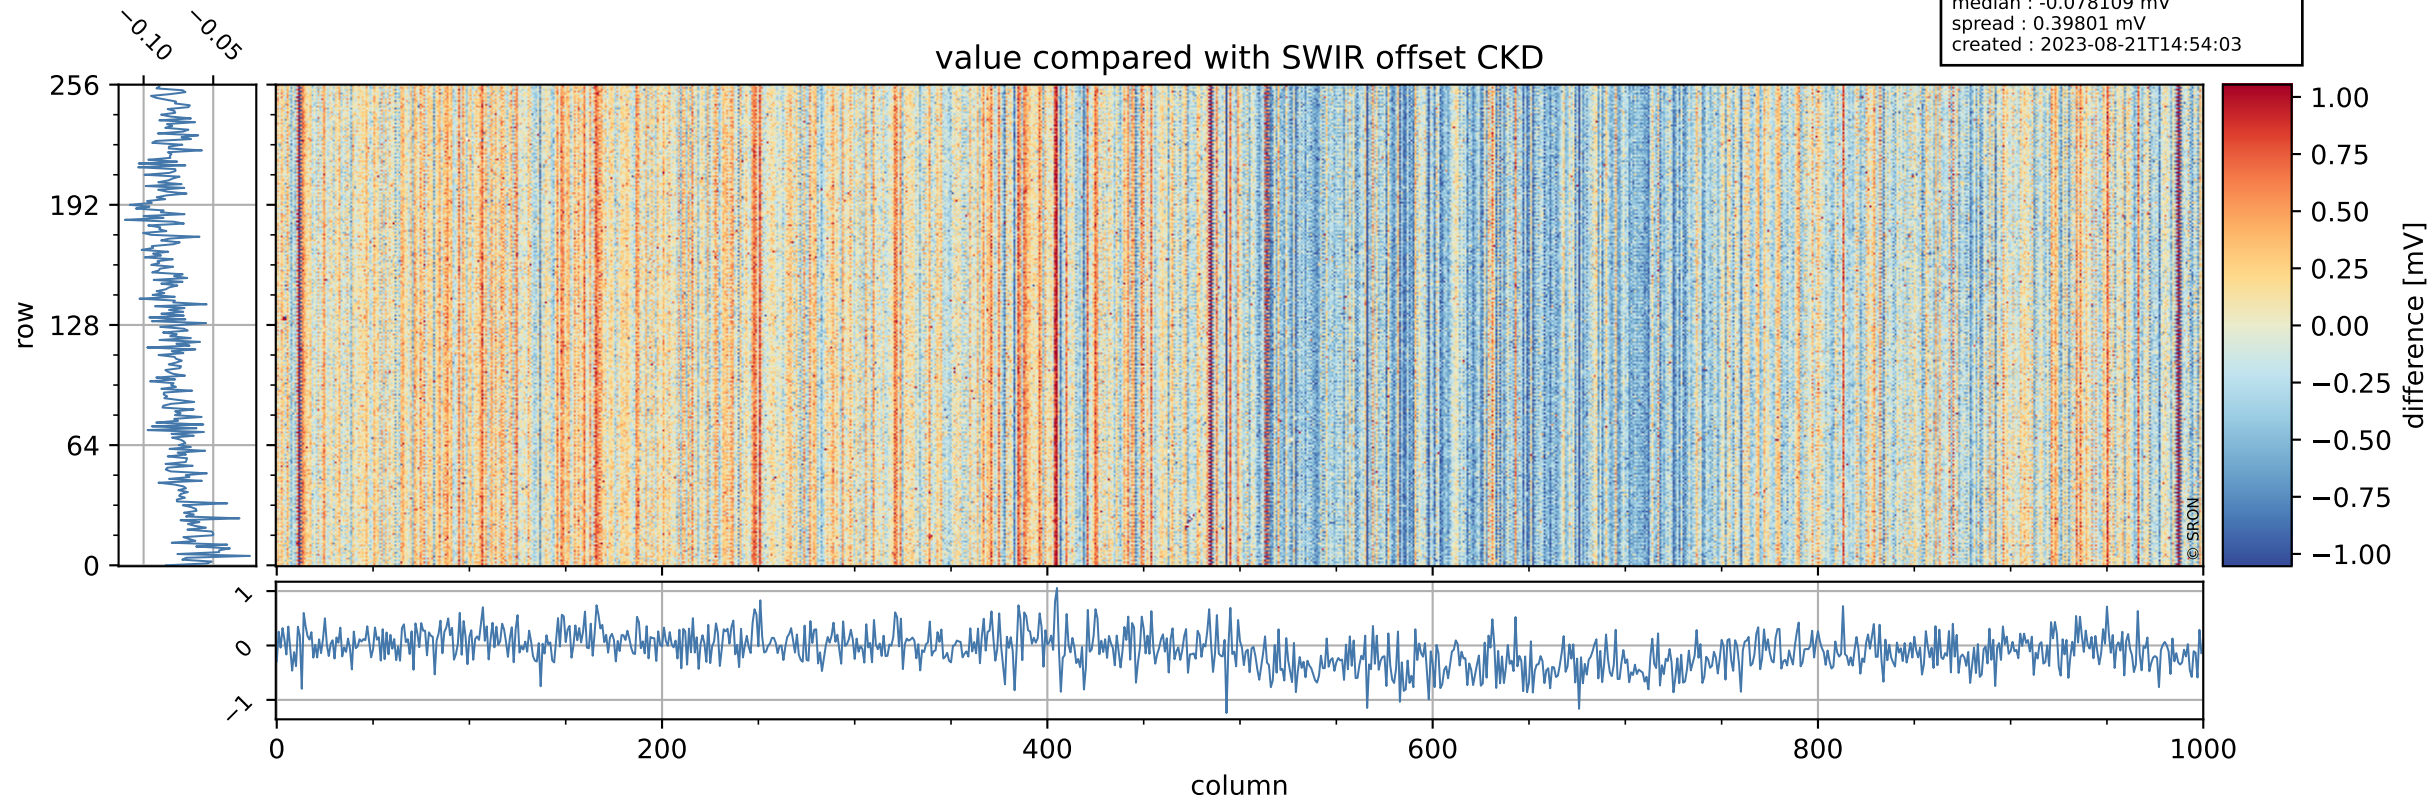

Tropomi SWIR offset (official)

orbits : 20 in [17332, 17377]
coverage : 2021-02-16 / 2021-02-19
median : 0.52593 V
spread : 0.035917 V
created : 2023-08-21T14:54:02

value detector map

Tropomi SWIR offset (official)

orbits : 20 in [17332, 17377]
coverage : 2021-02-16 / 2021-02-19
median : 27.697 μV
spread : 14.152 μV
created : 2023-08-21T14:54:02

Tropomi SWIR offset (official)

orbits : 20 in [17332, 17377]
coverage : 2021-02-16 / 2021-02-19
median : -0.078109 mV
spread : 0.39801 mV
created : 2023-08-21T14:54:03

value compared with SWIR offset CKD

Tropomi SWIR offset (official) ground-tracks of Sentinel-5P

orbits : 20 in [17332, 17377]
coverage : 2021-02-16 / 2021-02-19
created : 2023-08-21T14:54:03

Tropomi SWIR offset (official)

orbits : [2827, 17377]
coverage : 2018-04-30 / 2021-02-19
created : 2023-08-21T14:54:03

trend of detector median & temperatures