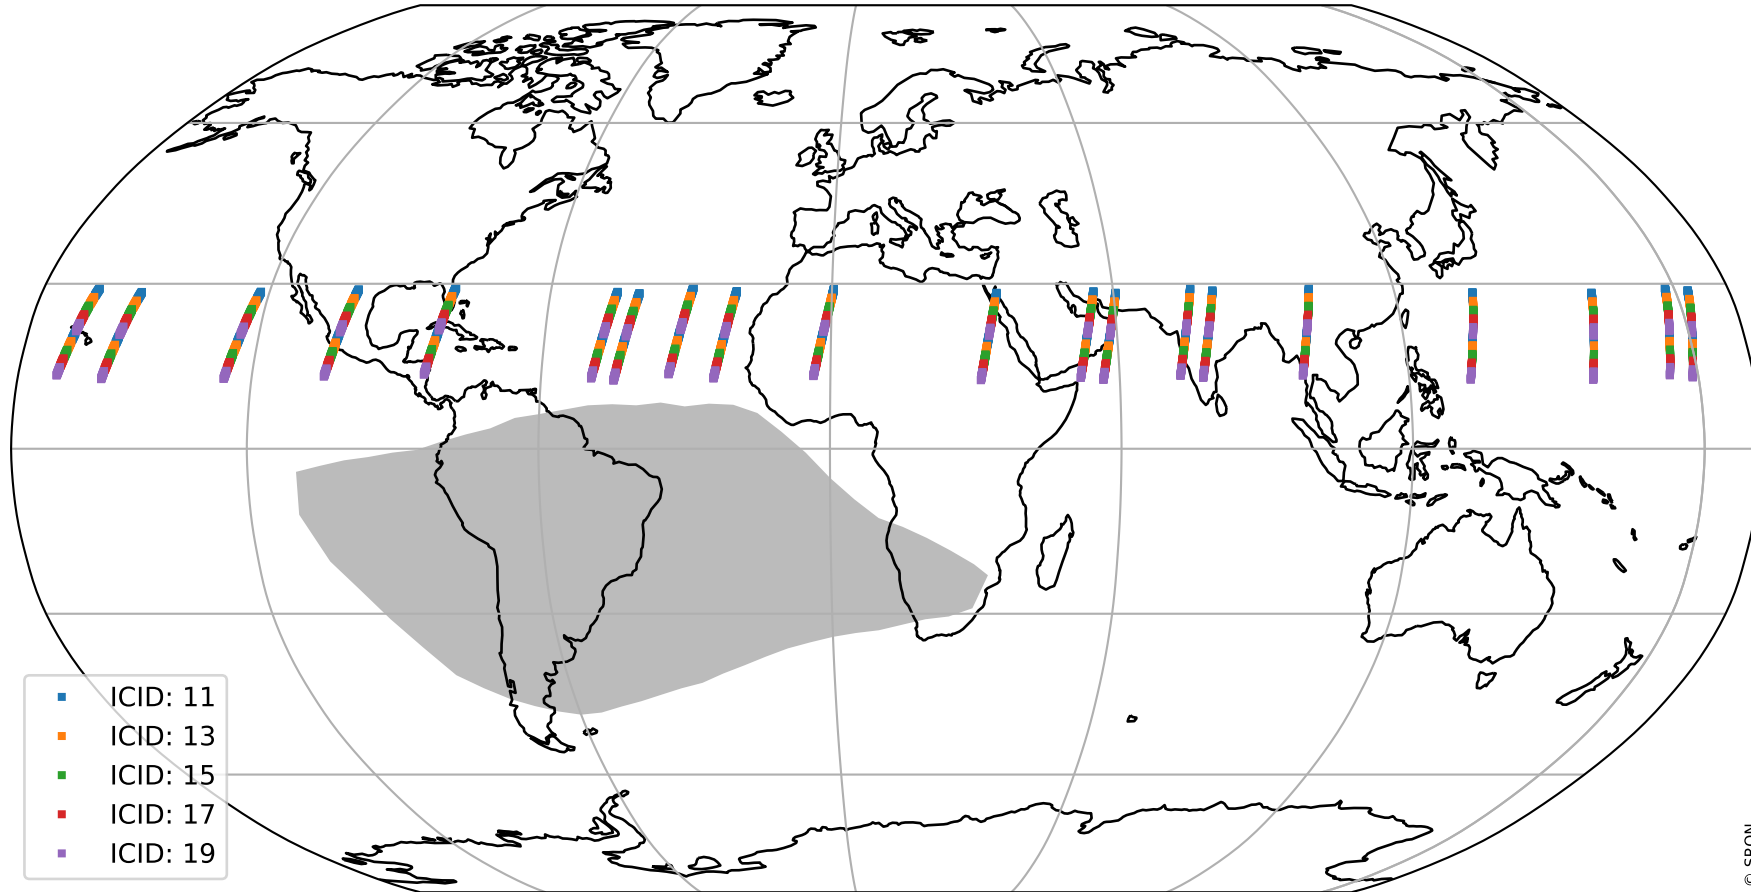

Tropomi SWIR offset (official)

orbits : 20 in [17332, 17377]
coverage : 2021-02-16 / 2021-02-19
median : 0.52593 V
spread : 0.035917 V
created : 2023-08-21T14:54:02

value detector map

Tropomi SWIR offset (official)

orbits : 20 in [17332, 17377]
coverage : 2021-02-16 / 2021-02-19
median : 27.697 μV
spread : 14.152 μV
created : 2023-08-21T14:54:02

Tropomi SWIR offset (official)

orbits : 20 in [17332, 17377]
coverage : 2021-02-16 / 2021-02-19
median : -0.078109 mV
spread : 0.39801 mV
created : 2023-08-21T14:54:03

value compared with SWIR offset CKD

Tropomi SWIR offset (official) ground-tracks of Sentinel-5P

orbits : 20 in [17332, 17377]
coverage : 2021-02-16 / 2021-02-19
created : 2023-08-21T14:54:03

Tropomi SWIR offset (official)

orbits : [2827, 17377]
coverage : 2018-04-30 / 2021-02-19
created : 2023-08-21T14:54:03

trend of detector median & temperatures