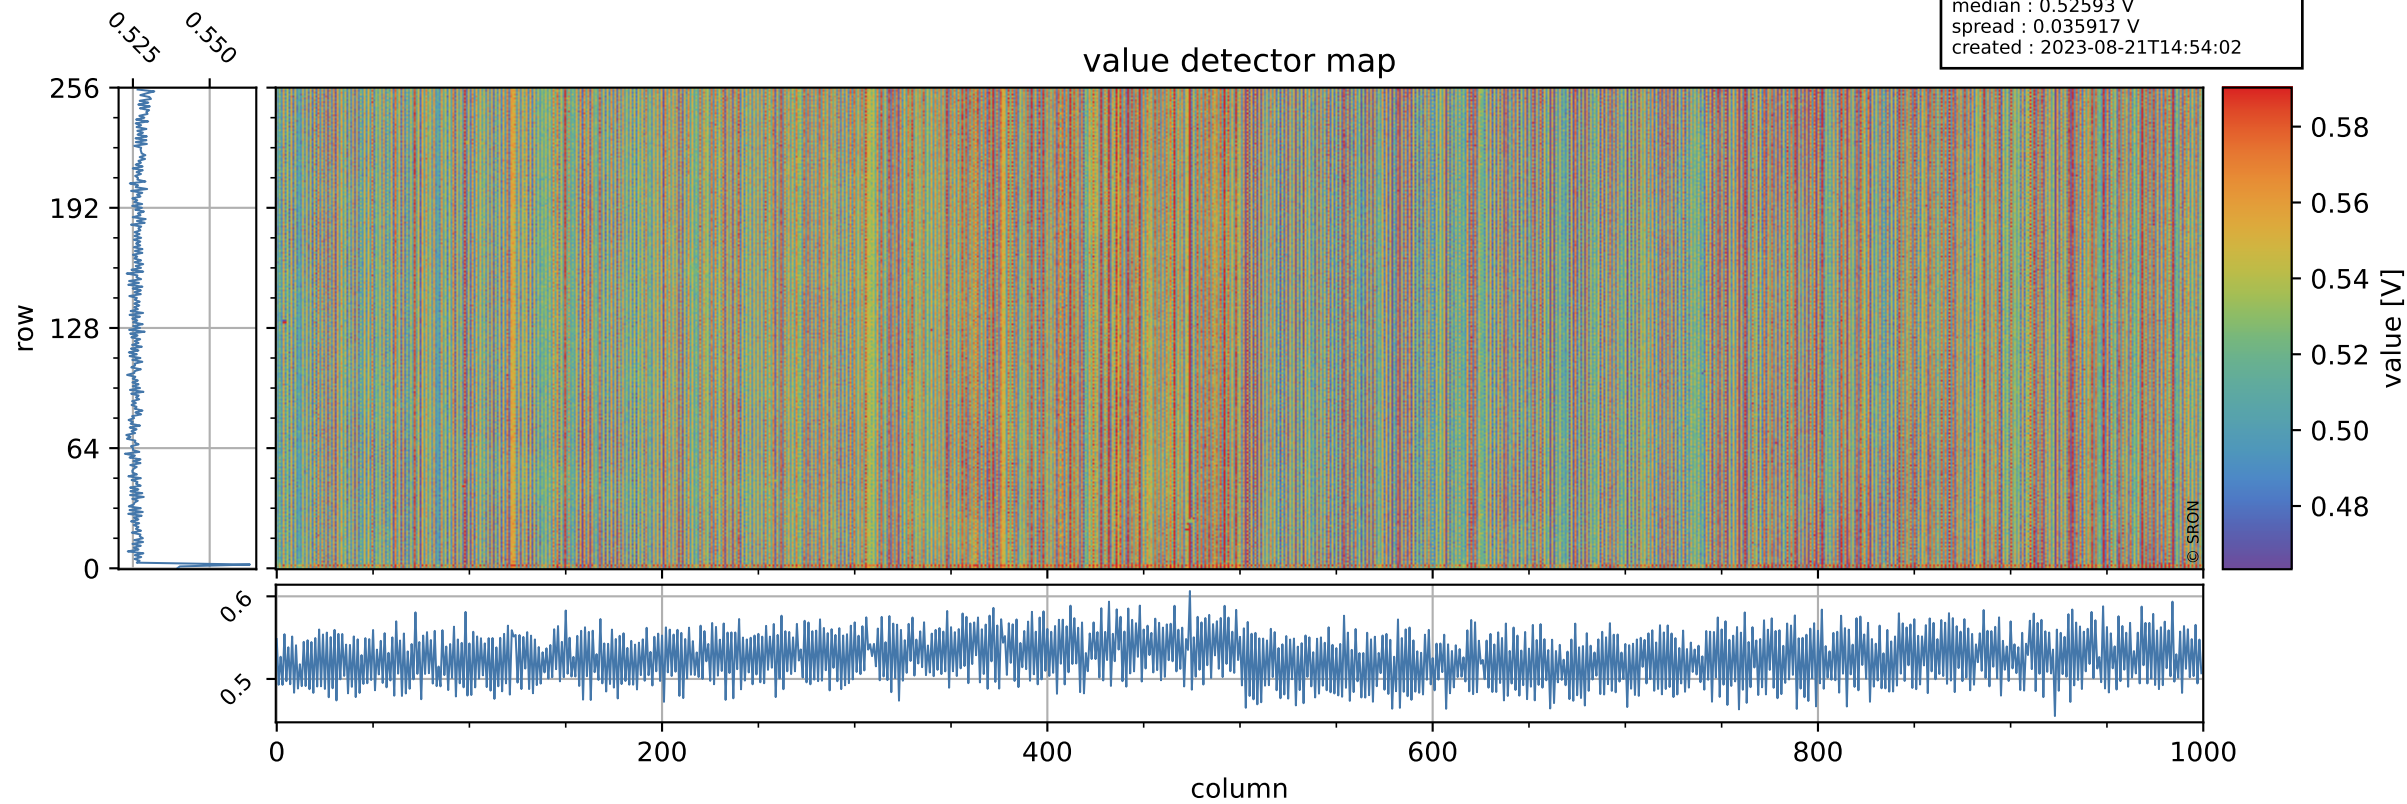

Tropomi SWIR offset (official)

orbits : 20 in [17332, 17377]
coverage : 2021-02-16 / 2021-02-19
median : 0.52593 V
spread : 0.035917 V
created : 2023-08-21T14:54:02

value detector map

Tropomi SWIR offset (official)

orbits : 20 in [17332, 17377]
coverage : 2021-02-16 / 2021-02-19
median : 27.697 μV
spread : 14.152 μV
created : 2023-08-21T14:54:02

Tropomi SWIR offset (official)

orbits : 20 in [17332, 17377]
coverage : 2021-02-16 / 2021-02-19
median : -0.078109 mV
spread : 0.39801 mV
created : 2023-08-21T14:54:03

value compared with SWIR offset CKD

Tropomi SWIR offset (official) ground-tracks of Sentinel-5P

orbits : 20 in [17332, 17377]
coverage : 2021-02-16 / 2021-02-19
created : 2023-08-21T14:54:03

Tropomi SWIR offset (official)

orbits : [2827, 17377]
coverage : 2018-04-30 / 2021-02-19
created : 2023-08-21T14:54:03

trend of detector median & temperatures