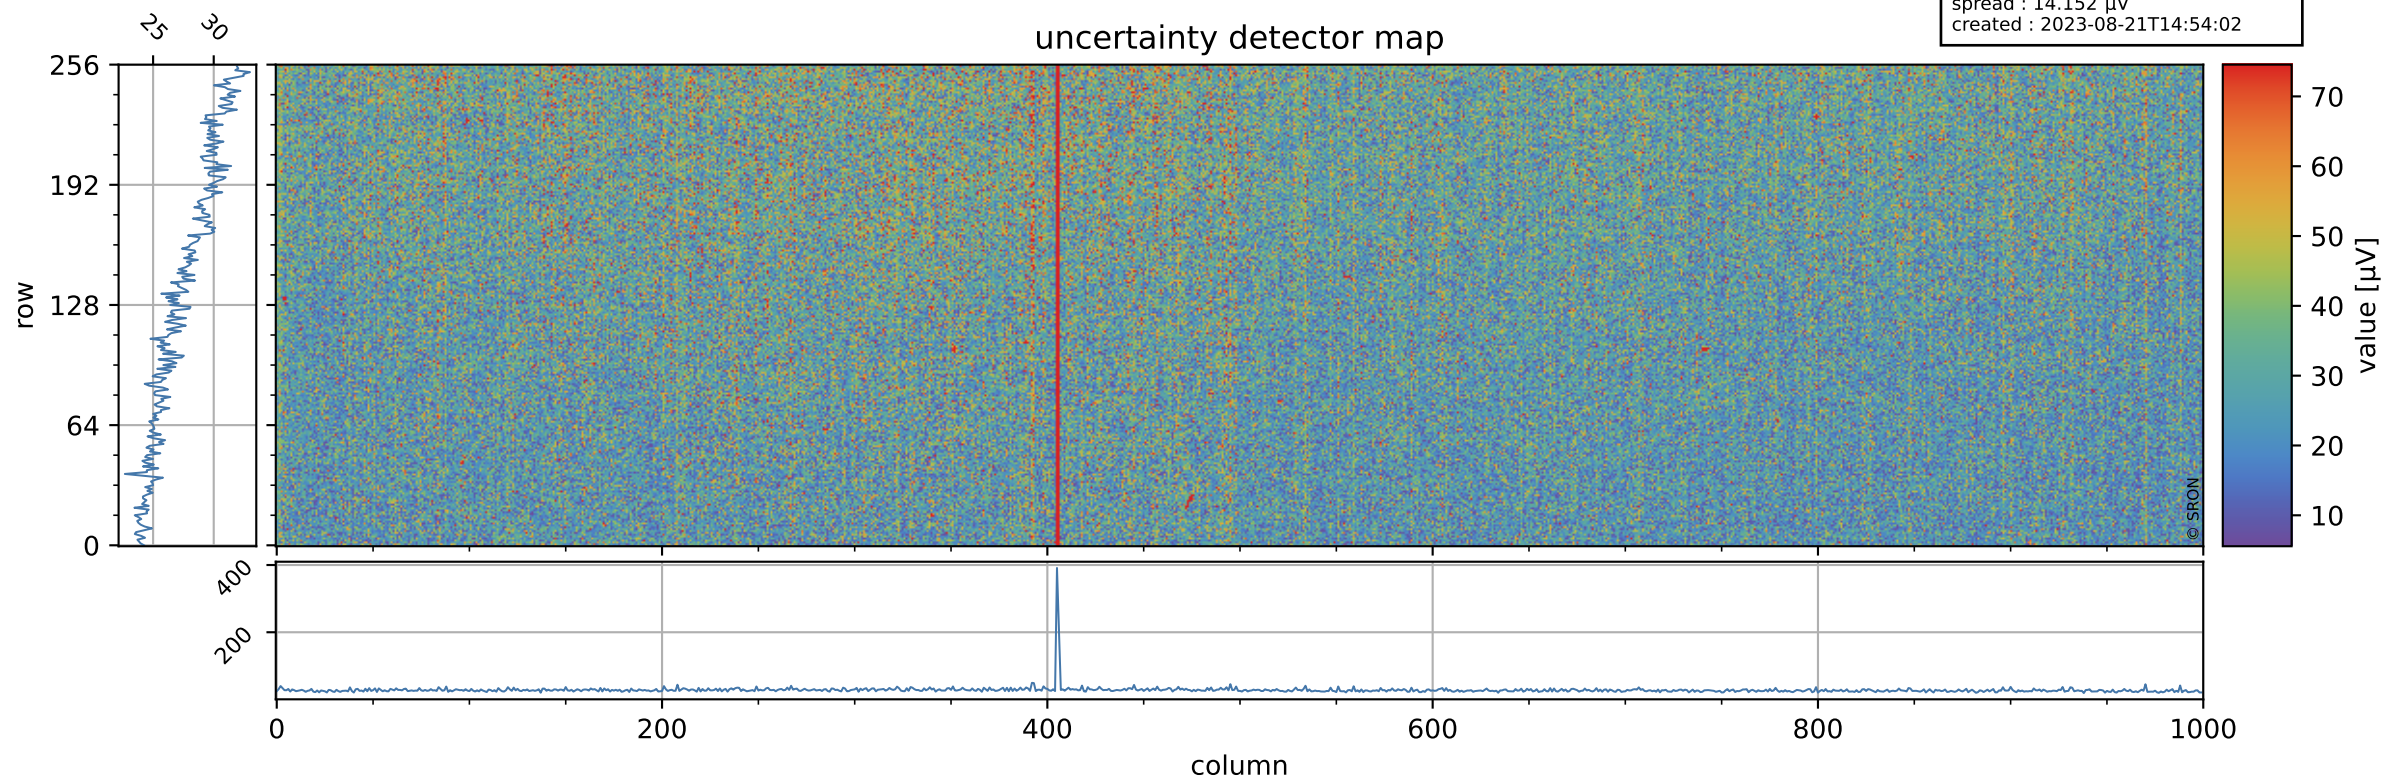

Tropomi SWIR offset (official)

orbits : 20 in [17332, 17377]
coverage : 2021-02-16 / 2021-02-19
median : 0.52593 V
spread : 0.035917 V
created : 2023-08-21T14:54:02

value detector map

Tropomi SWIR offset (official)

orbits : 20 in [17332, 17377]
coverage : 2021-02-16 / 2021-02-19
median : 27.697 μV
spread : 14.152 μV
created : 2023-08-21T14:54:02

Tropomi SWIR offset (official)

orbits : 20 in [17332, 17377]
coverage : 2021-02-16 / 2021-02-19
median : -0.078109 mV
spread : 0.39801 mV
created : 2023-08-21T14:54:03

value compared with SWIR offset CKD

Tropomi SWIR offset (official) ground-tracks of Sentinel-5P

orbits : 20 in [17332, 17377]
coverage : 2021-02-16 / 2021-02-19
created : 2023-08-21T14:54:03

Tropomi SWIR offset (official)

orbits : [2827, 17377]
coverage : 2018-04-30 / 2021-02-19
created : 2023-08-21T14:54:03

trend of detector median & temperatures