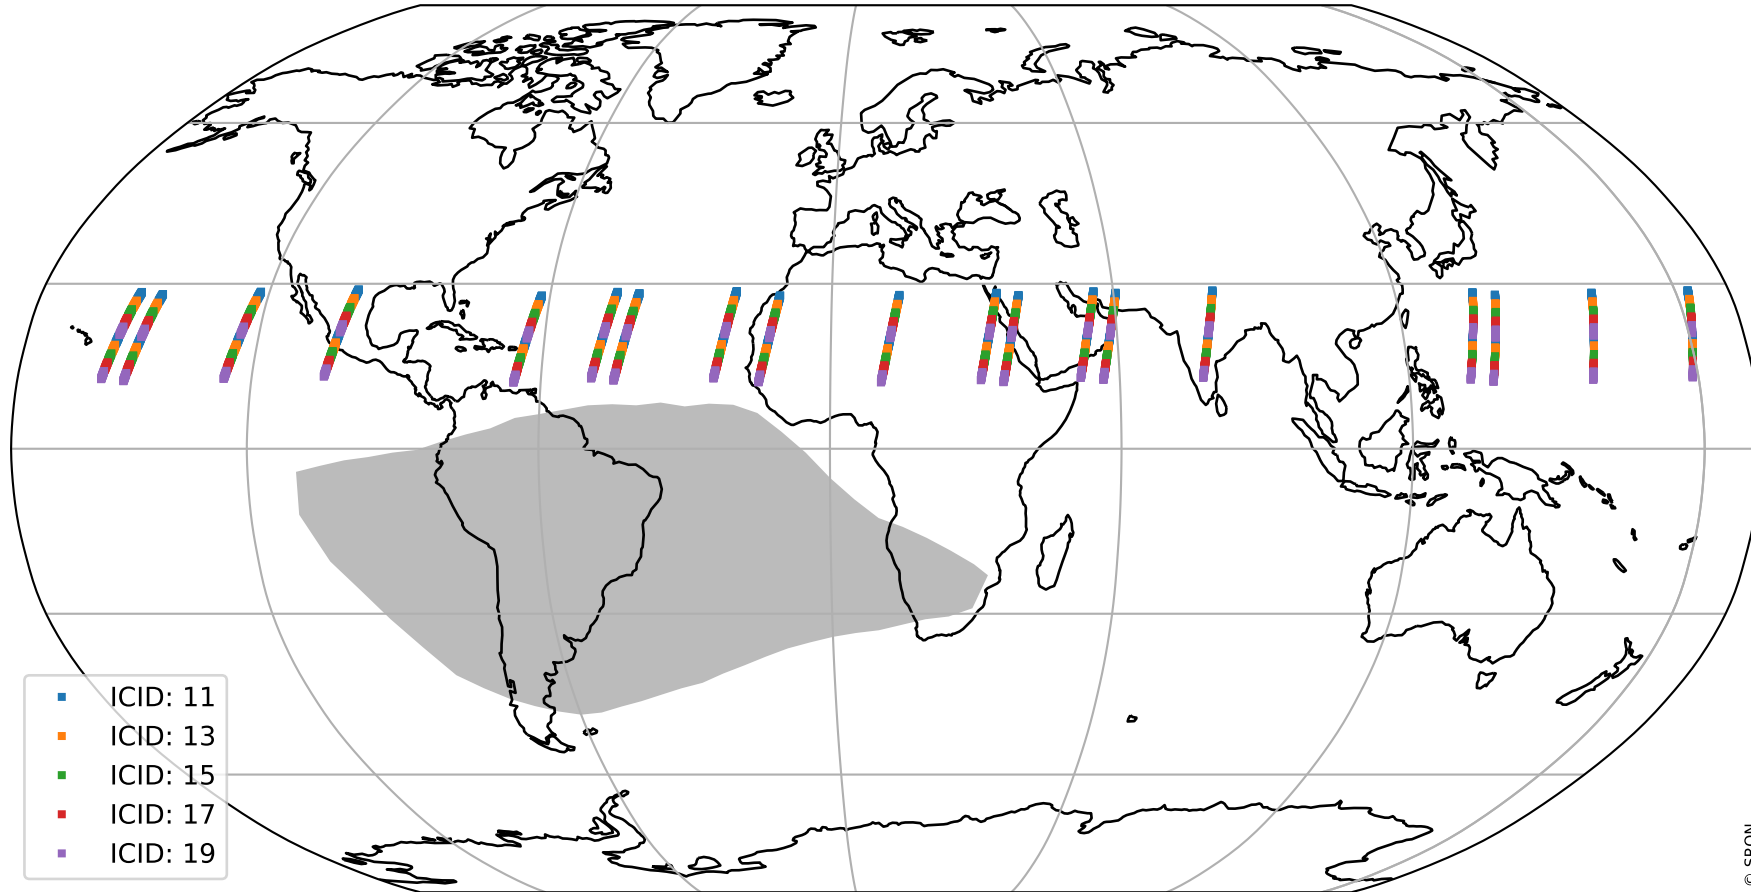

# Tropomi SWIR offset (official)

orbits : 19 in [17347, 17392]  
coverage : 2021-02-17 / 2021-02-20  
median : 28.042  $\mu\text{V}$   
spread : 14.258  $\mu\text{V}$   
created : 2023-08-21T14:54:05

# Tropomi SWIR offset (official)

orbits : 19 in [17347, 17392]  
coverage : 2021-02-17 / 2021-02-20  
median : -0.076456 mV  
spread : 0.3991 mV  
created : 2023-08-21T14:54:05

value compared with SWIR offset CKD

# Tropomi SWIR offset (official) ground-tracks of Sentinel-5P

orbits : 19 in [17347, 17392]  
coverage : 2021-02-17 / 2021-02-20  
created : 2023-08-21T14:54:06

# Tropomi SWIR offset (official)

orbits : [2827, 17392]  
coverage : 2018-04-30 / 2021-02-20  
created : 2023-08-21T14:54:06