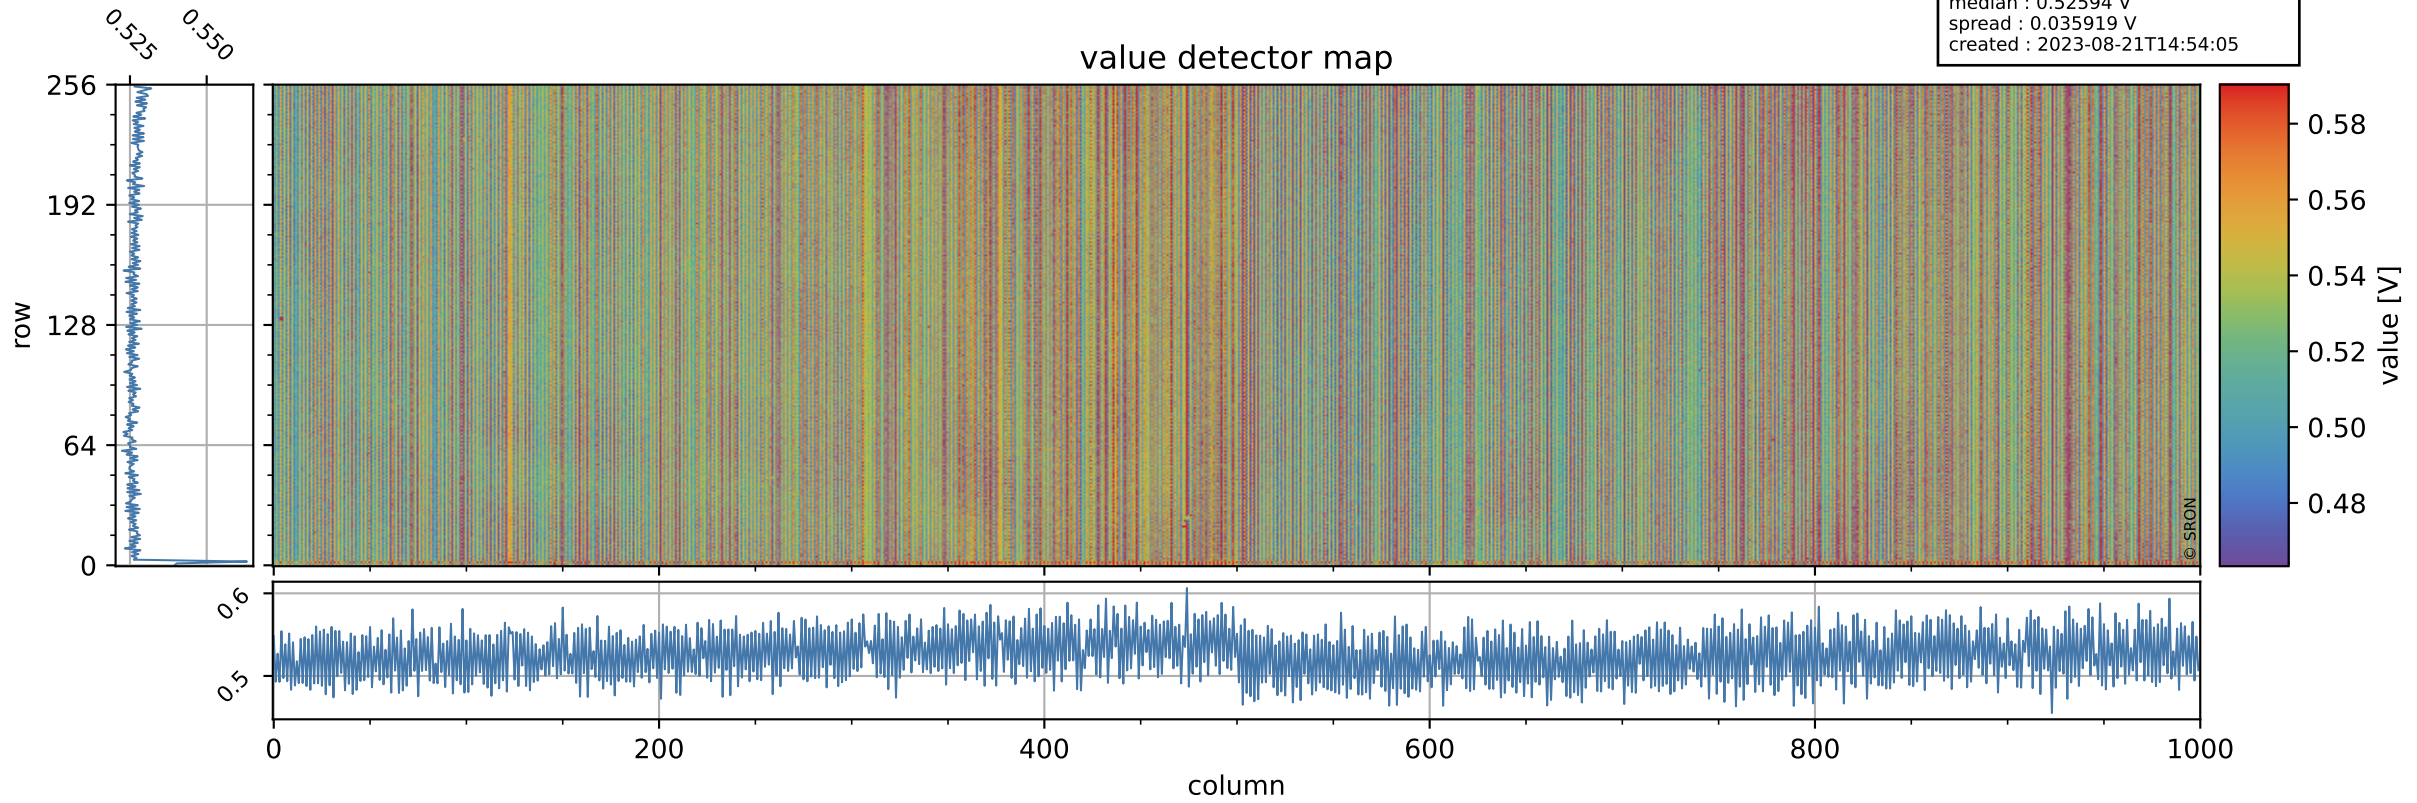

# Tropomi SWIR offset (official)

orbits : 19 in [17347, 17392]  
coverage : 2021-02-17 / 2021-02-20  
median : 0.52594 V  
spread : 0.035919 V  
created : 2023-08-21T14:54:05

## value detector map

# Tropomi SWIR offset (official)

orbits : 19 in [17347, 17392]  
coverage : 2021-02-17 / 2021-02-20  
median : 28.042  $\mu\text{V}$   
spread : 14.258  $\mu\text{V}$   
created : 2023-08-21T14:54:05

# Tropomi SWIR offset (official) ground-tracks of Sentinel-5P

orbits : 19 in [17347, 17392]  
coverage : 2021-02-17 / 2021-02-20  
created : 2023-08-21T14:54:06