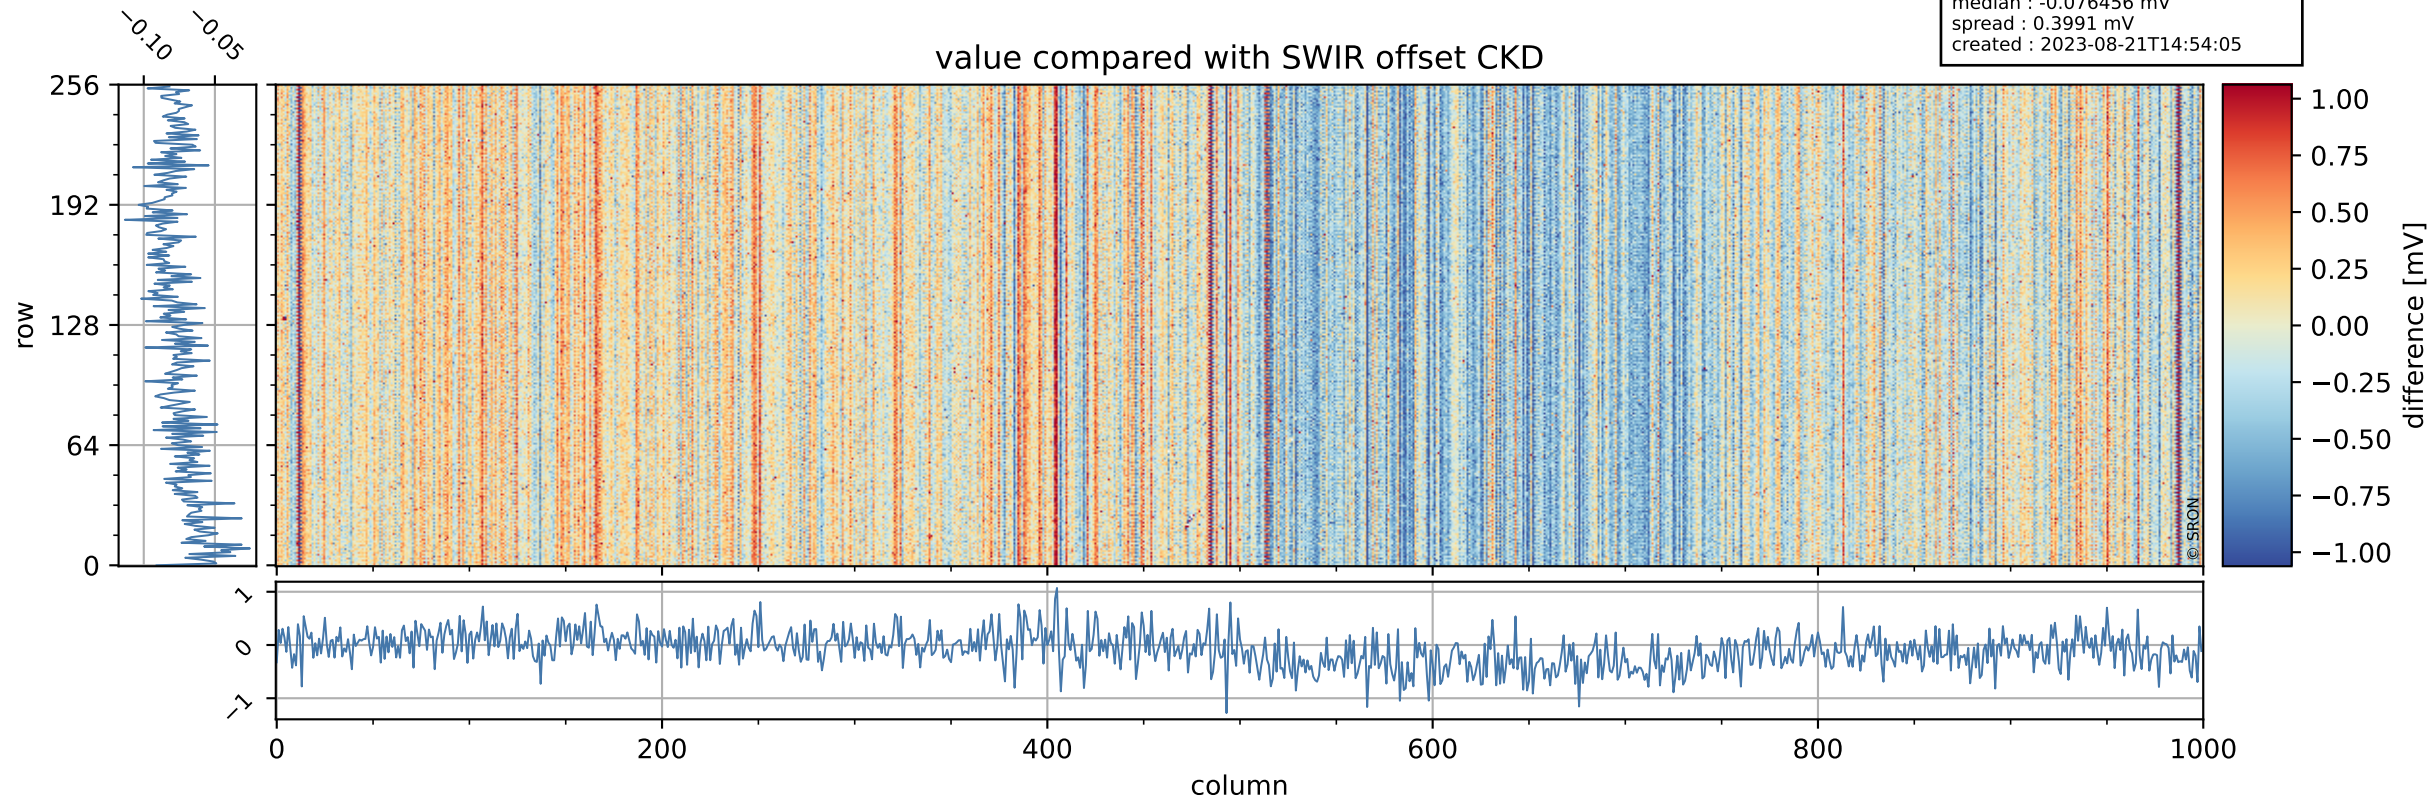

## value detector map

# Tropomi SWIR offset (official)

orbits : 19 in [17347, 17392]  
coverage : 2021-02-17 / 2021-02-20  
median : 28.042  $\mu\text{V}$   
spread : 14.258  $\mu\text{V}$   
created : 2023-08-21T14:54:05

# Tropomi SWIR offset (official)

orbits : 19 in [17347, 17392]  
coverage : 2021-02-17 / 2021-02-20  
median : -0.076456 mV  
spread : 0.3991 mV  
created : 2023-08-21T14:54:05

value compared with SWIR offset CKD

# Tropomi SWIR offset (official) ground-tracks of Sentinel-5P

orbits : 19 in [17347, 17392]  
coverage : 2021-02-17 / 2021-02-20  
created : 2023-08-21T14:54:06