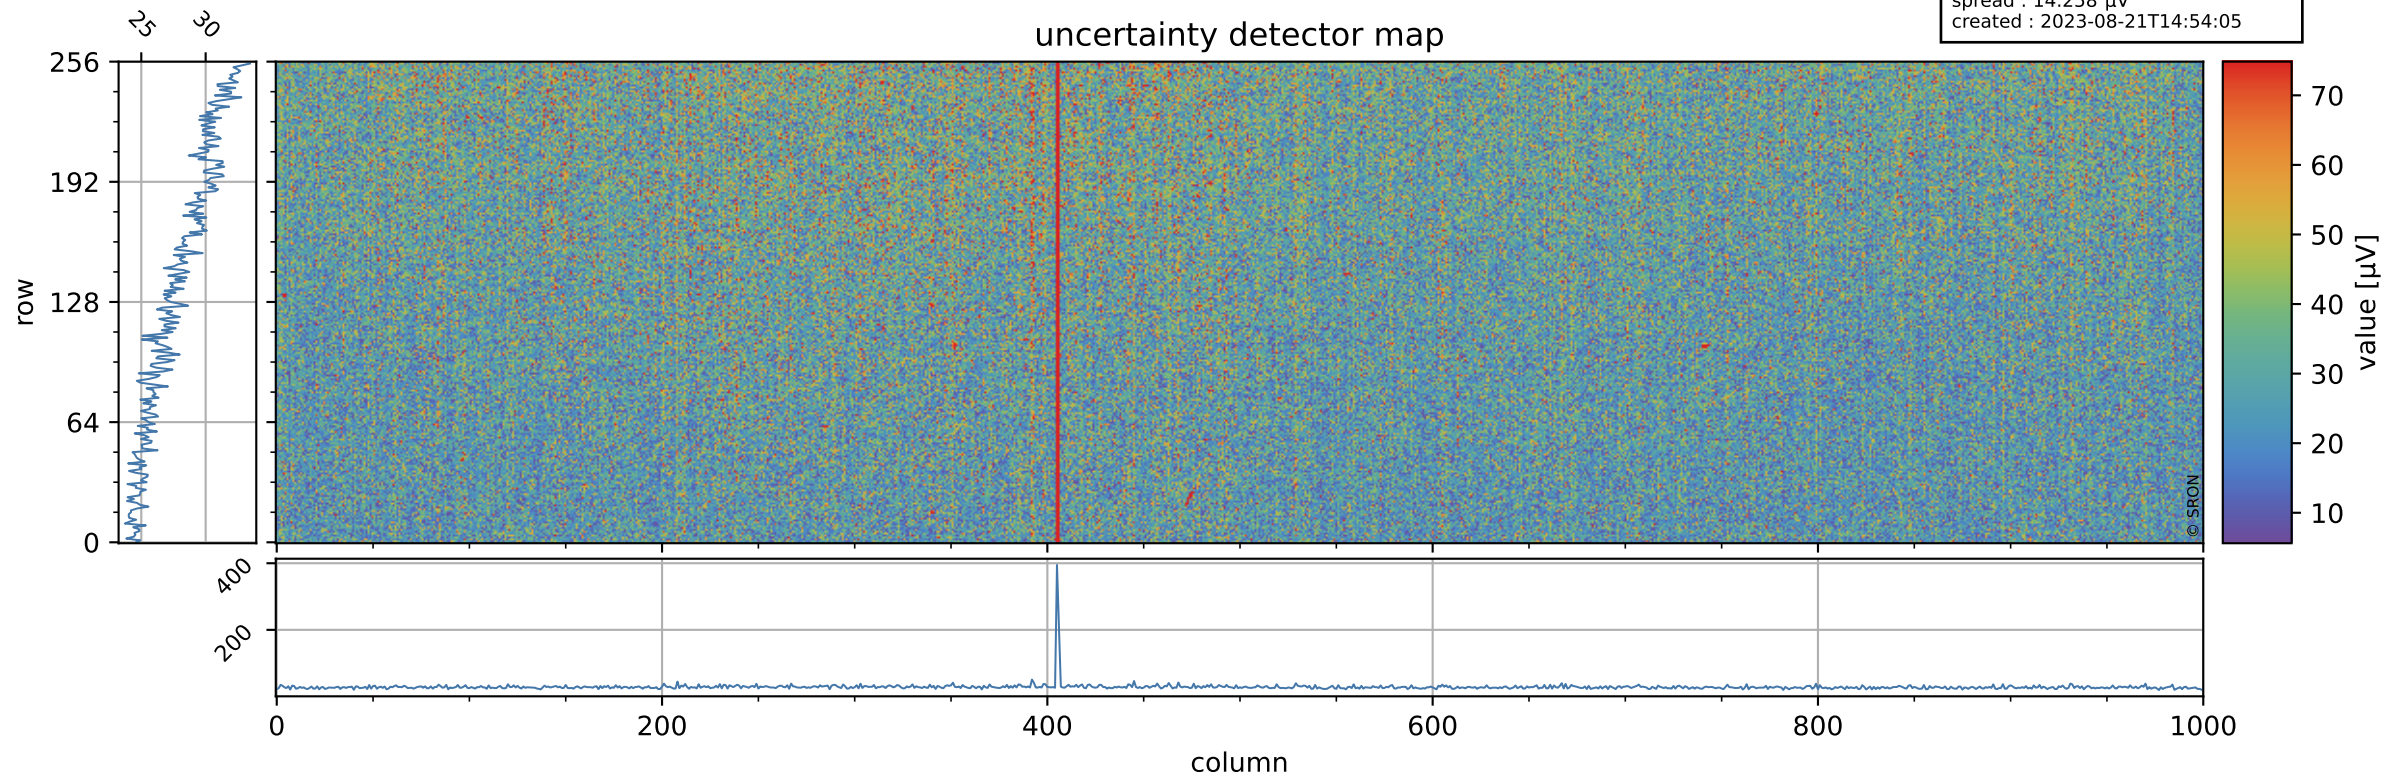

# Tropomi SWIR offset (official)

orbits : 19 in [17347, 17392]  
coverage : 2021-02-17 / 2021-02-20  
median : 0.52594 V  
spread : 0.035919 V  
created : 2023-08-21T14:54:05

## value detector map

# Tropomi SWIR offset (official)

orbits : 19 in [17347, 17392]  
coverage : 2021-02-17 / 2021-02-20  
median : 28.042  $\mu\text{V}$   
spread : 14.258  $\mu\text{V}$   
created : 2023-08-21T14:54:05

# Tropomi SWIR offset (official) ground-tracks of Sentinel-5P

orbits : 19 in [17347, 17392]  
coverage : 2021-02-17 / 2021-02-20  
created : 2023-08-21T14:54:06