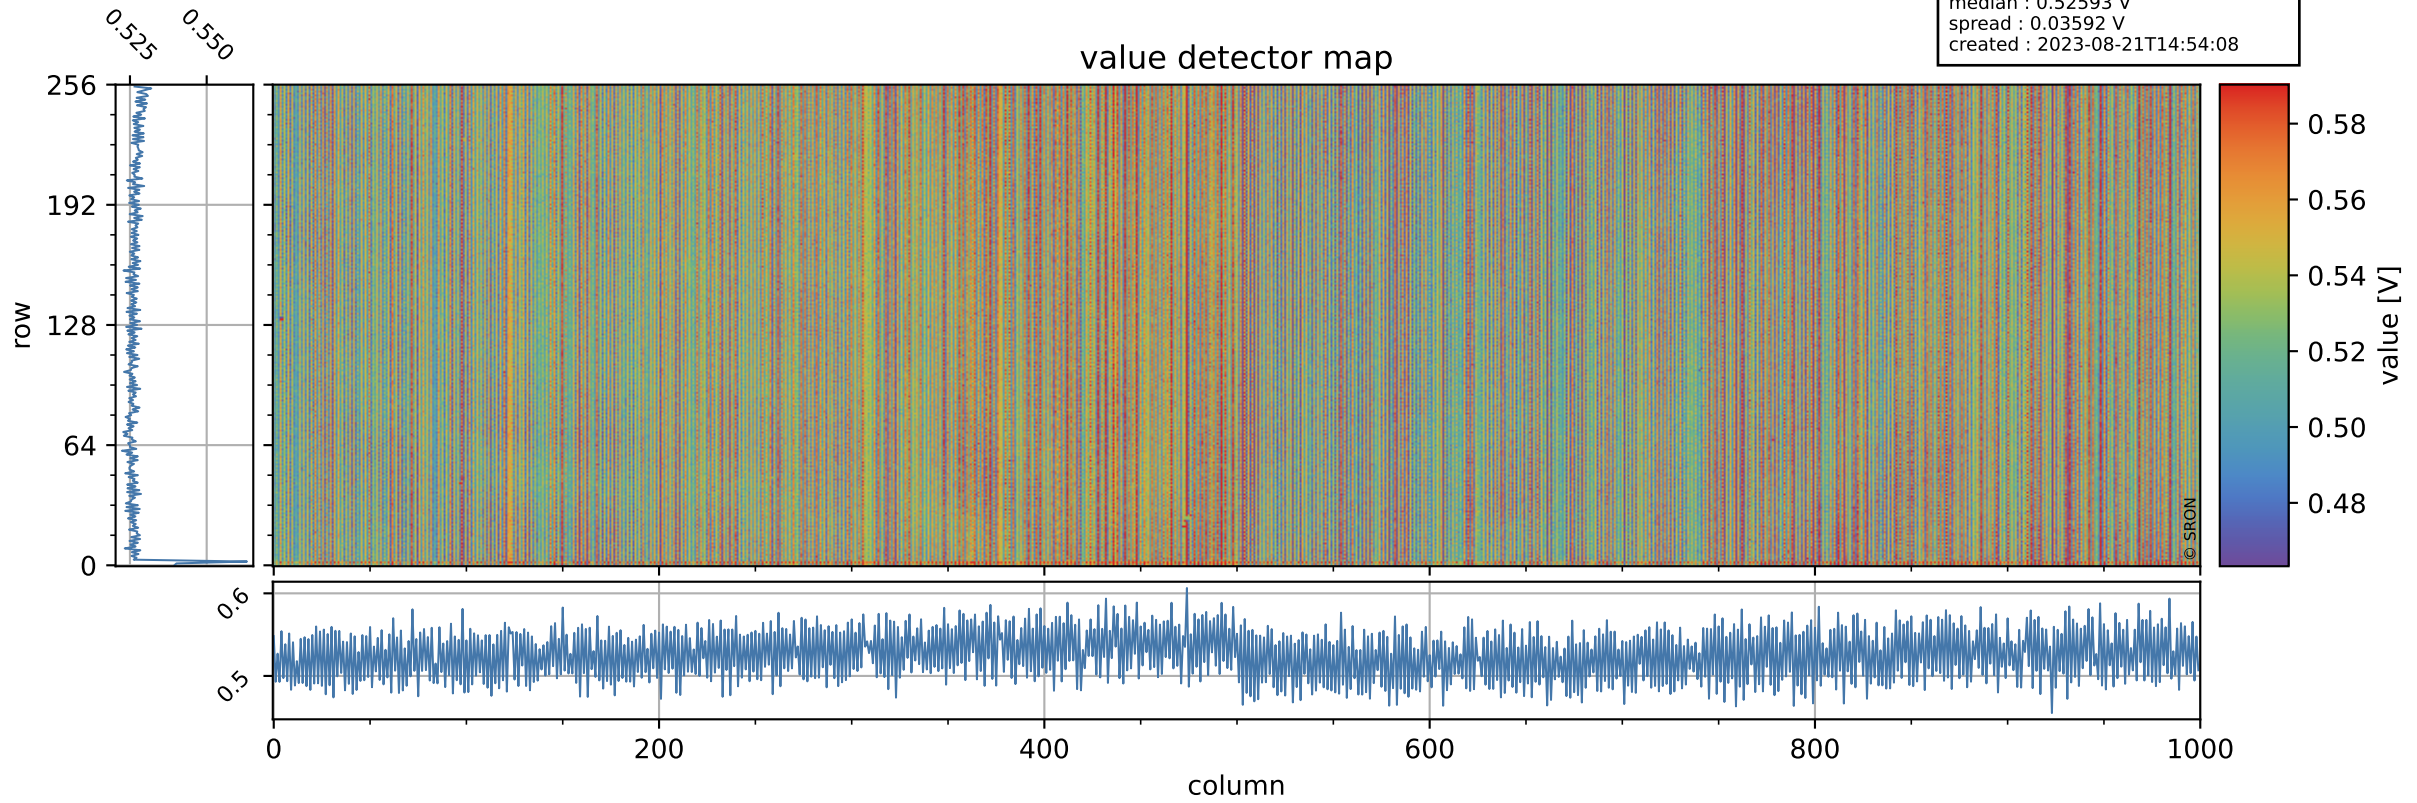

Tropomi SWIR offset (official)

orbits : 20 in [17362, 17407]
coverage : 2021-02-18 / 2021-02-21
median : 0.52593 V
spread : 0.03592 V
created : 2023-08-21T14:54:08

value detector map

Tropomi SWIR offset (official)

orbits : 20 in [17362, 17407]
coverage : 2021-02-18 / 2021-02-21
median : 27.906 μV
spread : 14.272 μV
created : 2023-08-21T14:54:08

Tropomi SWIR offset (official)

orbits : 20 in [17362, 17407]
coverage : 2021-02-18 / 2021-02-21
median : -0.085682 mV
spread : 0.4003 mV
created : 2023-08-21T14:54:08

value compared with SWIR offset CKD

Tropomi SWIR offset (official) ground-tracks of Sentinel-5P

orbits : 20 in [17362, 17407]
coverage : 2021-02-18 / 2021-02-21
created : 2023-08-21T14:54:09

Tropomi SWIR offset (official)

orbits : [2827, 17407]
coverage : 2018-04-30 / 2021-02-21
created : 2023-08-21T14:54:09

trend of detector median & temperatures