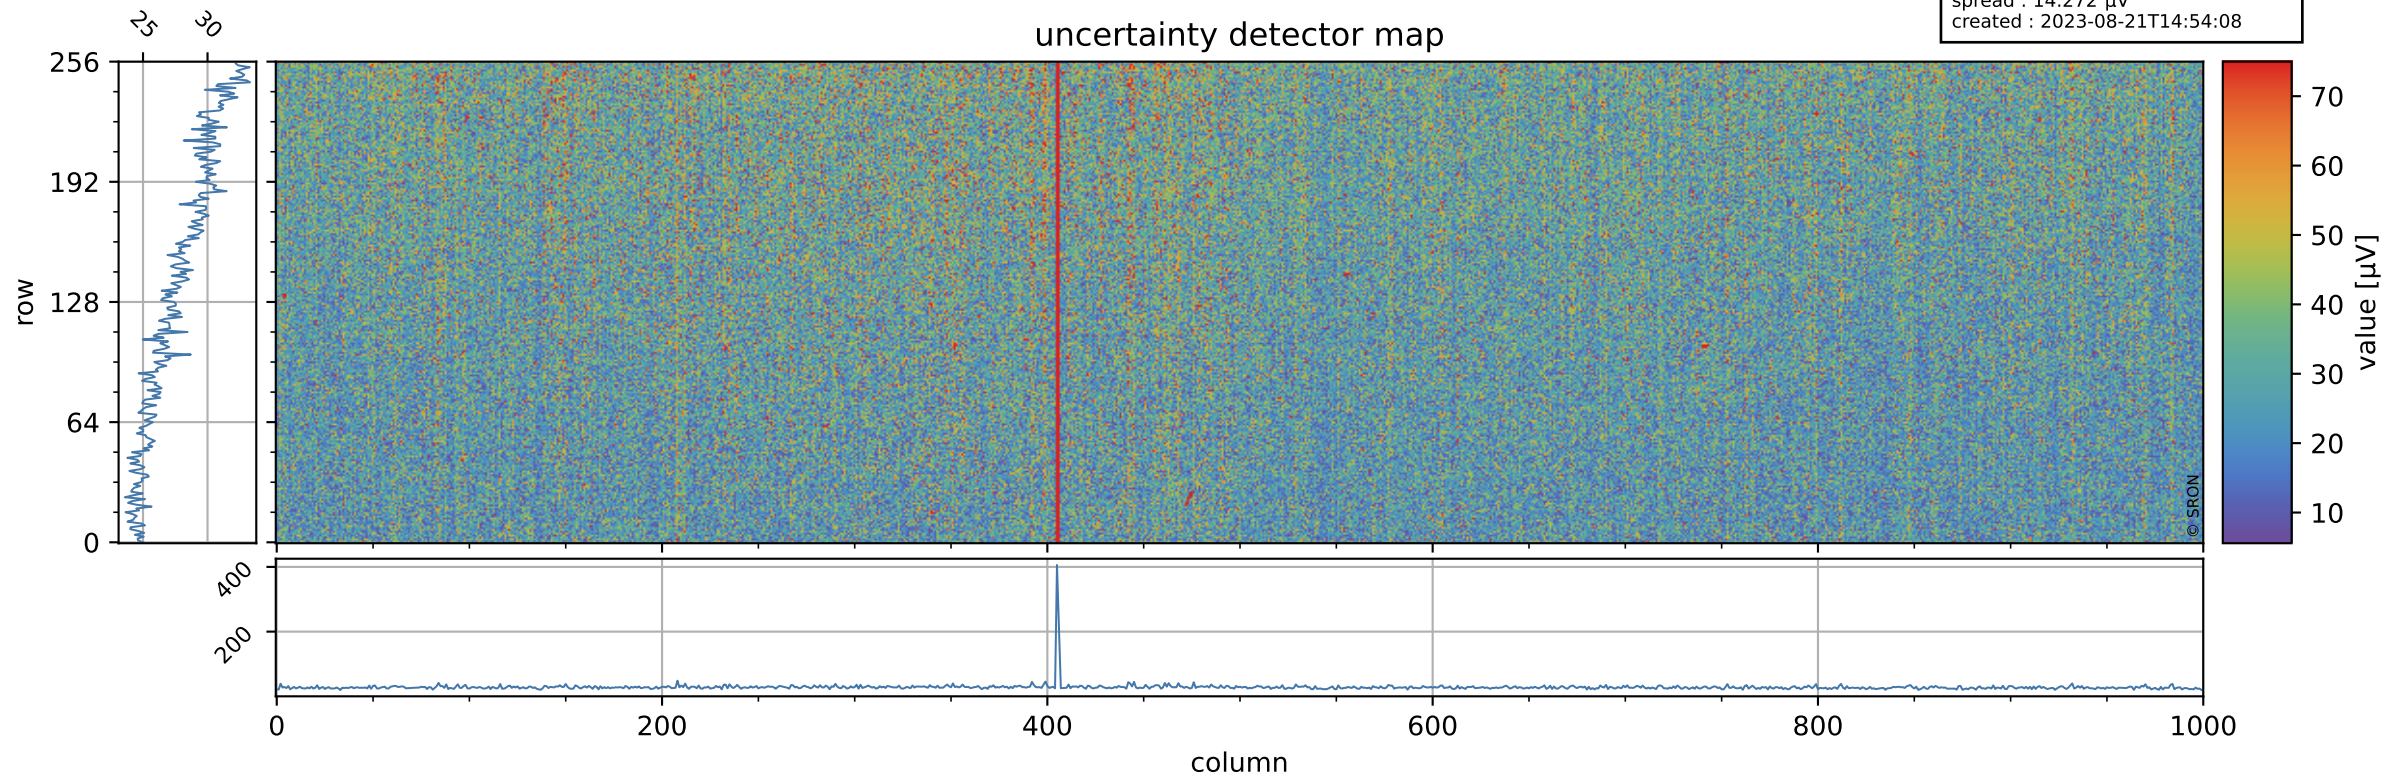

Tropomi SWIR offset (official)

orbits : 20 in [17362, 17407]
coverage : 2021-02-18 / 2021-02-21
median : 0.52593 V
spread : 0.03592 V
created : 2023-08-21T14:54:08

value detector map

Tropomi SWIR offset (official)

orbits : 20 in [17362, 17407]
coverage : 2021-02-18 / 2021-02-21
median : 27.906 μV
spread : 14.272 μV
created : 2023-08-21T14:54:08

Tropomi SWIR offset (official)

orbits : 20 in [17362, 17407]
coverage : 2021-02-18 / 2021-02-21
median : -0.085682 mV
spread : 0.4003 mV
created : 2023-08-21T14:54:08

value compared with SWIR offset CKD

Tropomi SWIR offset (official) ground-tracks of Sentinel-5P

orbits : 20 in [17362, 17407]
coverage : 2021-02-18 / 2021-02-21
created : 2023-08-21T14:54:09

Tropomi SWIR offset (official)

orbits : [2827, 17407]
coverage : 2018-04-30 / 2021-02-21
created : 2023-08-21T14:54:09

trend of detector median & temperatures