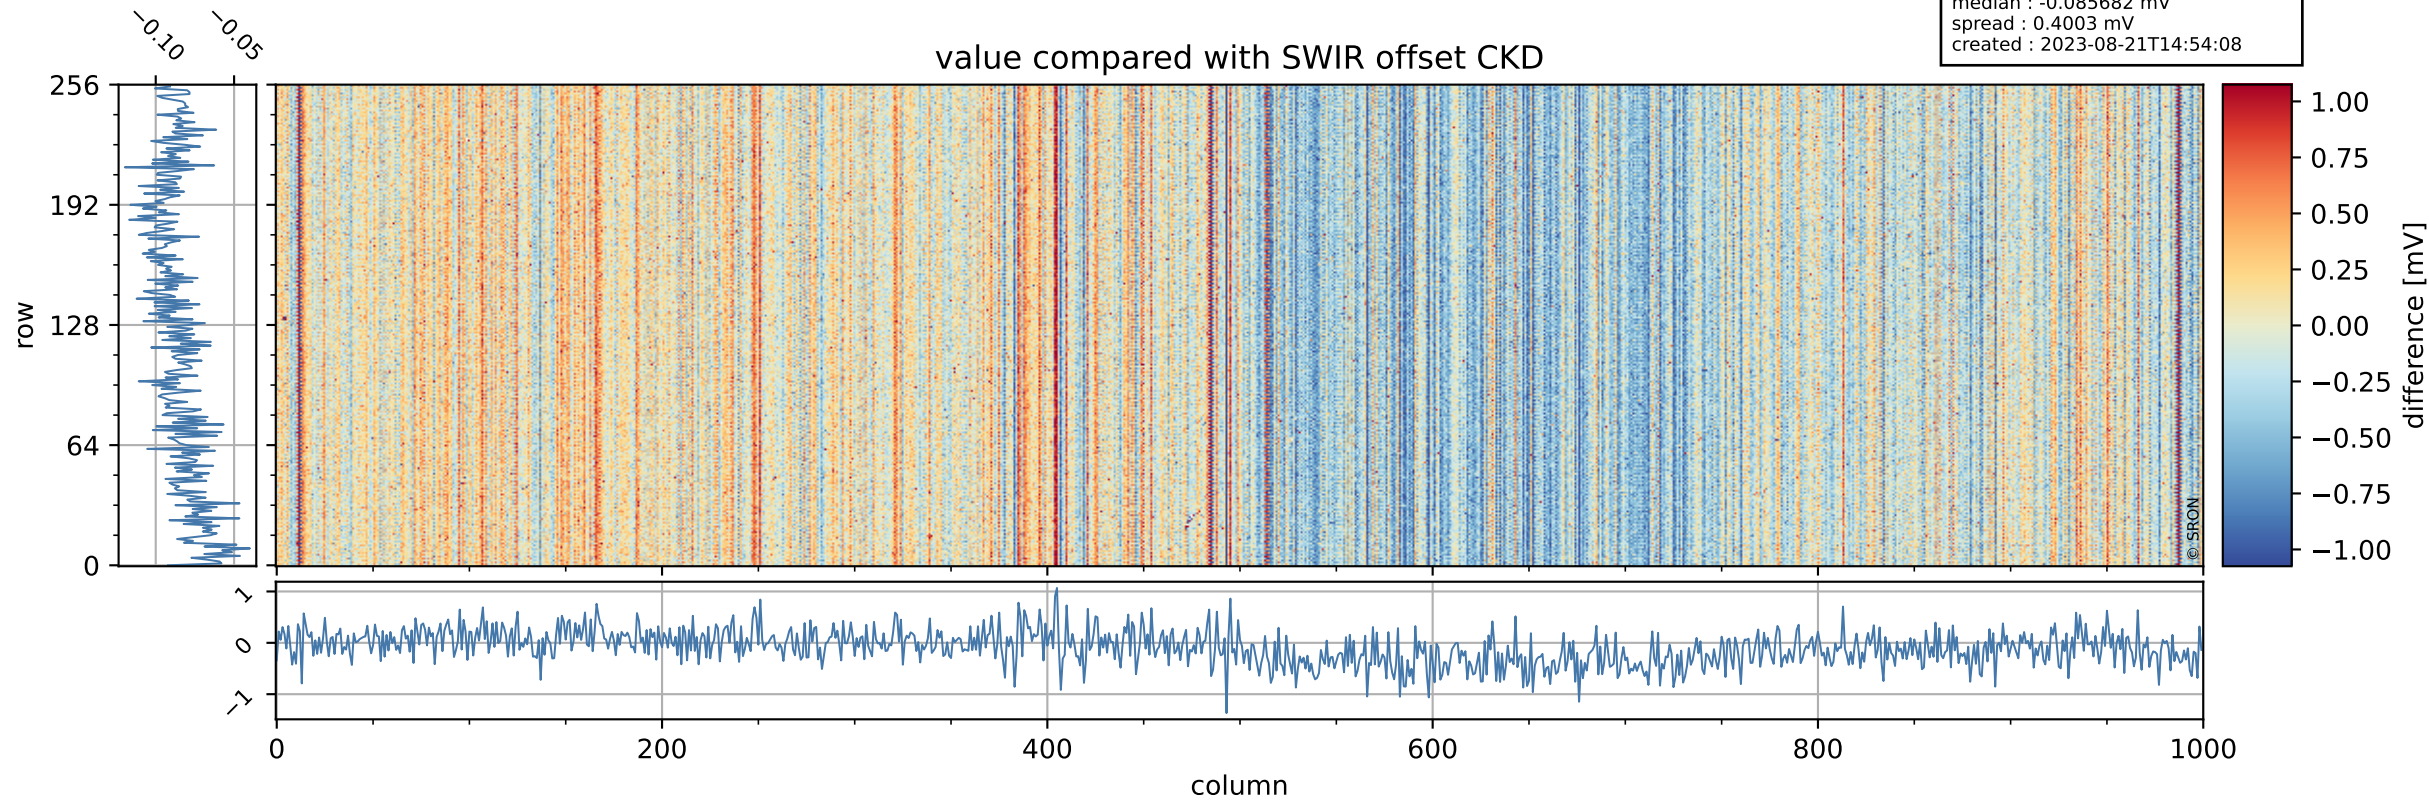

Tropomi SWIR offset (official)

orbits : 20 in [17362, 17407]
coverage : 2021-02-18 / 2021-02-21
median : 0.52593 V
spread : 0.03592 V
created : 2023-08-21T14:54:08

value detector map

Tropomi SWIR offset (official)

orbits : 20 in [17362, 17407]
coverage : 2021-02-18 / 2021-02-21
median : 27.906 μV
spread : 14.272 μV
created : 2023-08-21T14:54:08

Tropomi SWIR offset (official)

orbits : 20 in [17362, 17407]
coverage : 2021-02-18 / 2021-02-21
median : -0.085682 mV
spread : 0.4003 mV
created : 2023-08-21T14:54:08

value compared with SWIR offset CKD

Tropomi SWIR offset (official) ground-tracks of Sentinel-5P

orbits : 20 in [17362, 17407]
coverage : 2021-02-18 / 2021-02-21
created : 2023-08-21T14:54:09

Tropomi SWIR offset (official)

orbits : [2827, 17407]
coverage : 2018-04-30 / 2021-02-21
created : 2023-08-21T14:54:09

trend of detector median & temperatures