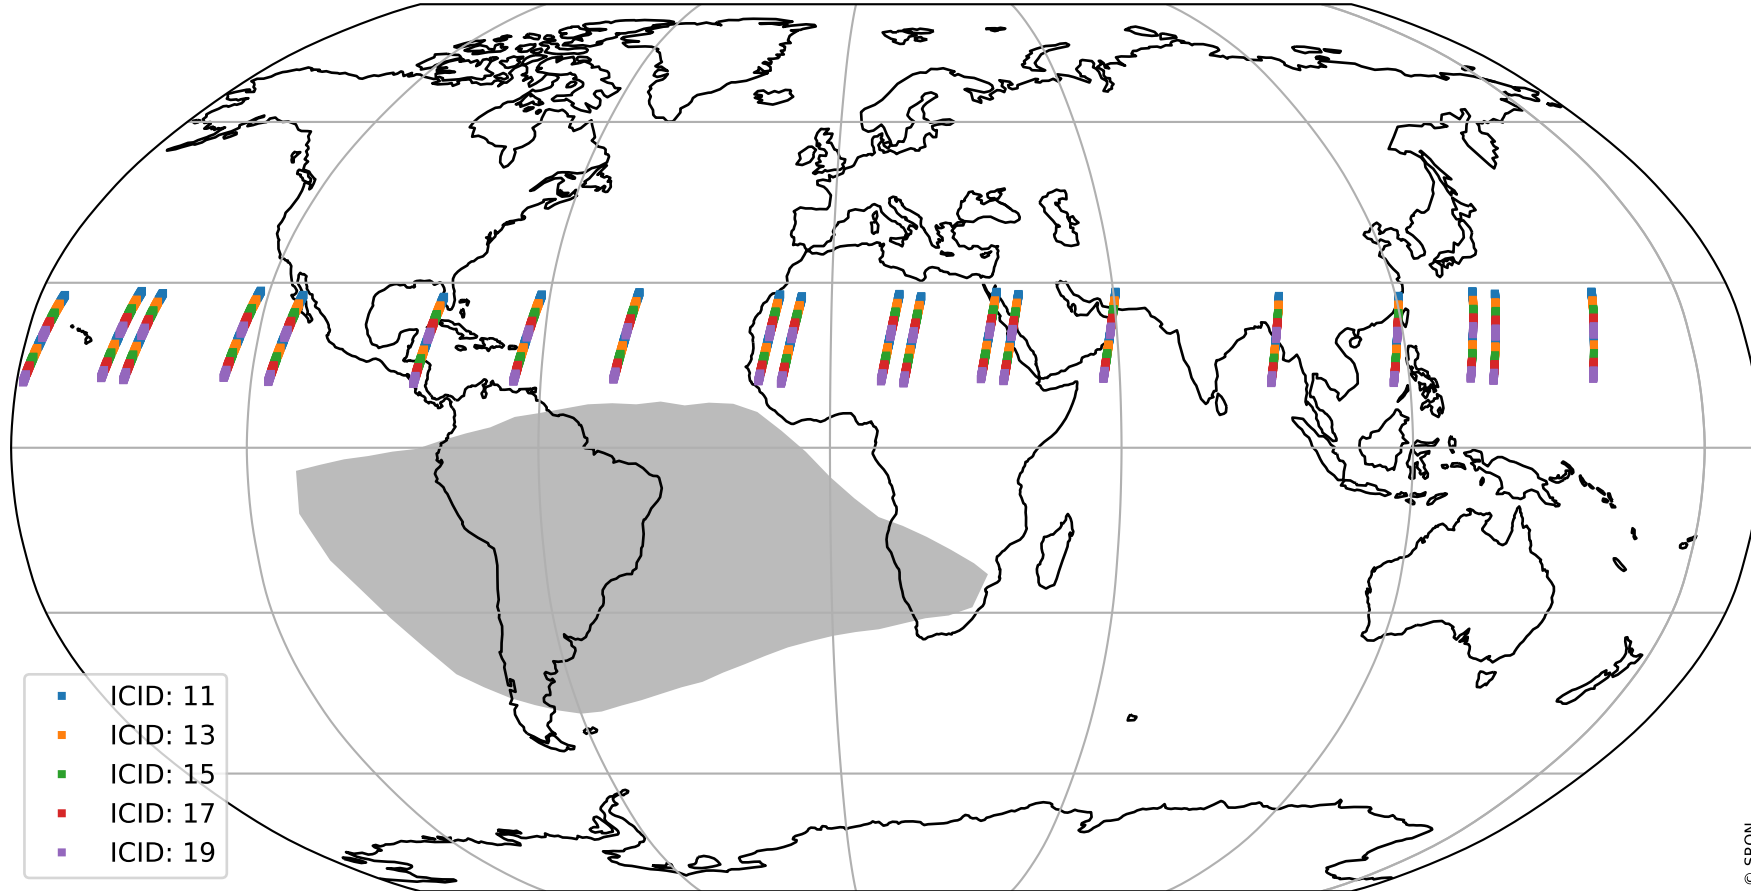

Tropomi SWIR offset (official)

orbits : 20 in [17362, 17407]
coverage : 2021-02-18 / 2021-02-21
median : 0.52593 V
spread : 0.03592 V
created : 2023-08-21T14:54:08

value detector map

Tropomi SWIR offset (official)

orbits : 20 in [17362, 17407]
coverage : 2021-02-18 / 2021-02-21
median : 27.906 μV
spread : 14.272 μV
created : 2023-08-21T14:54:08

Tropomi SWIR offset (official)

orbits : 20 in [17362, 17407]
coverage : 2021-02-18 / 2021-02-21
median : -0.085682 mV
spread : 0.4003 mV
created : 2023-08-21T14:54:08

value compared with SWIR offset CKD

Tropomi SWIR offset (official) ground-tracks of Sentinel-5P

orbits : 20 in [17362, 17407]
coverage : 2021-02-18 / 2021-02-21
created : 2023-08-21T14:54:09

Tropomi SWIR offset (official)

orbits : [2827, 17407]
coverage : 2018-04-30 / 2021-02-21
created : 2023-08-21T14:54:09

trend of detector median & temperatures