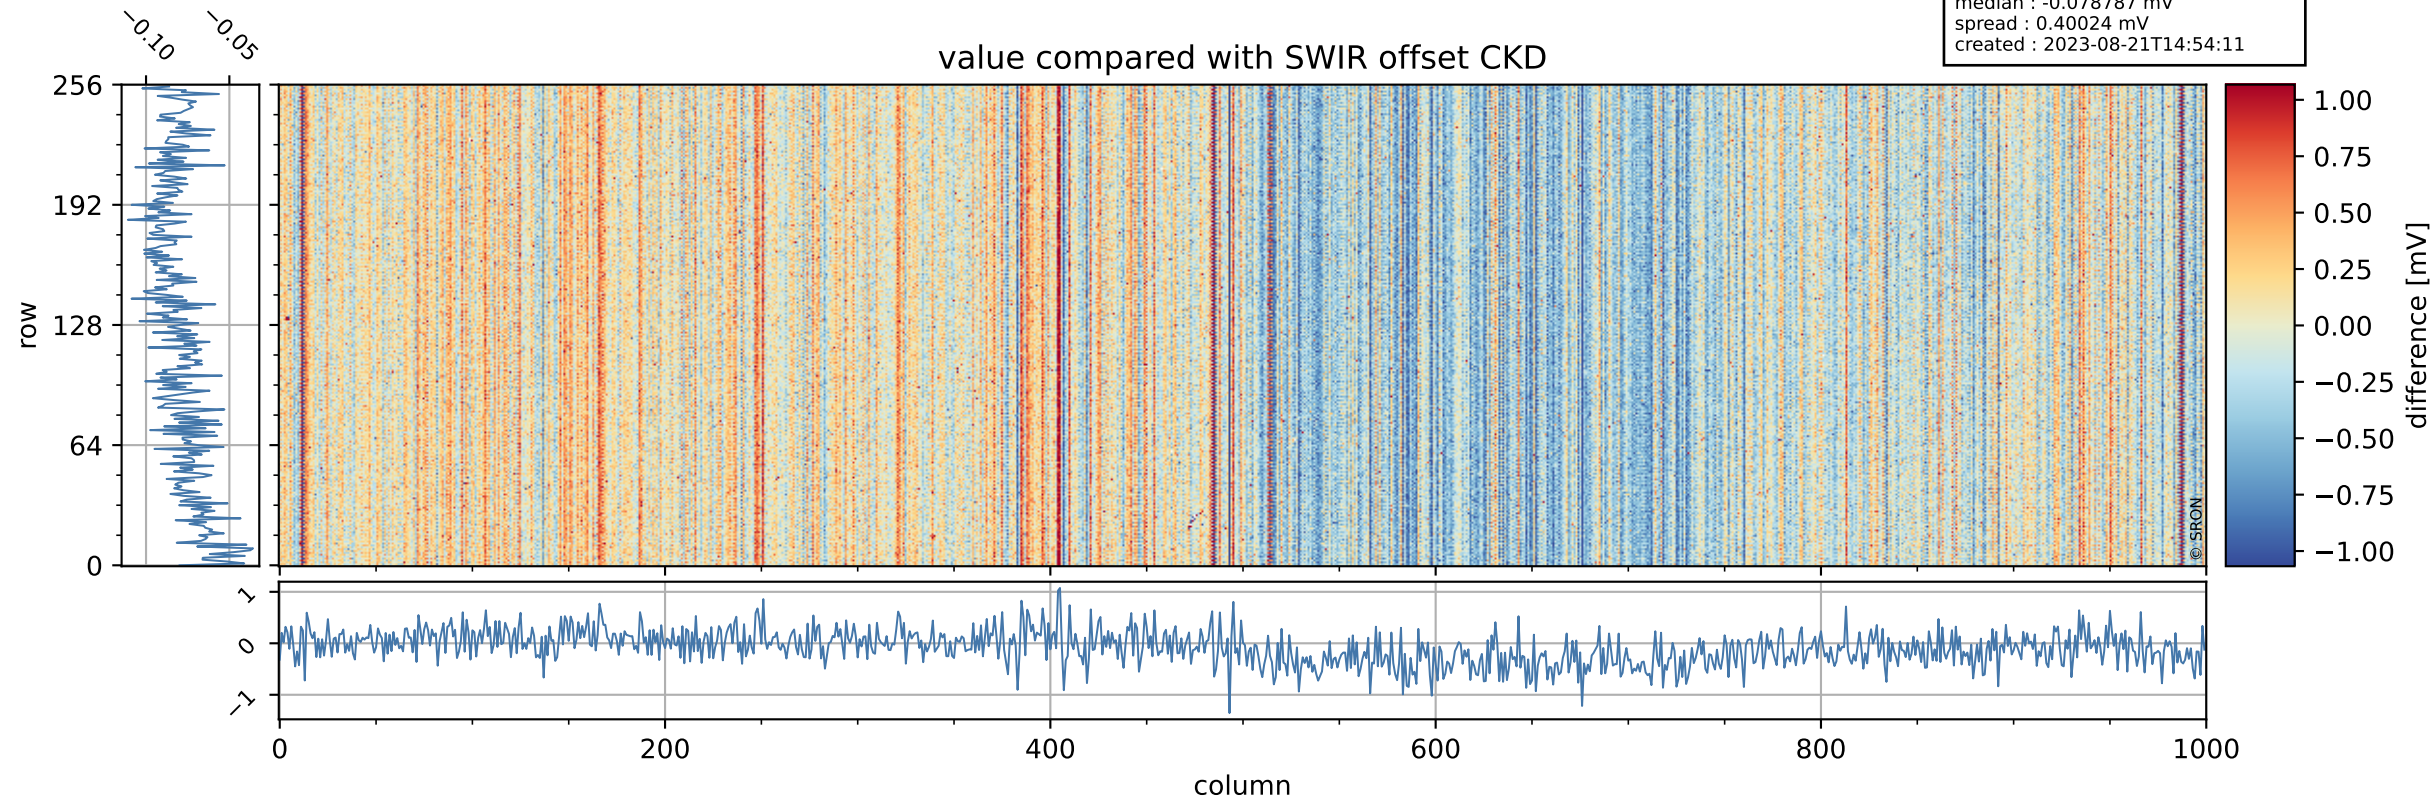

## value detector map

# Tropomi SWIR offset (official)

orbits : 19 in [17377, 17422]  
coverage : 2021-02-19 / 2021-02-22  
median : 28.737  $\mu\text{V}$   
spread : 14.609  $\mu\text{V}$   
created : 2023-08-21T14:54:11

# Tropomi SWIR offset (official)

orbits : 19 in [17377, 17422]  
coverage : 2021-02-19 / 2021-02-22  
median : -0.078787 mV  
spread : 0.40024 mV  
created : 2023-08-21T14:54:11

value compared with SWIR offset CKD

# Tropomi SWIR offset (official) ground-tracks of Sentinel-5P

orbits : 19 in [17377, 17422]  
coverage : 2021-02-19 / 2021-02-22  
created : 2023-08-21T14:54:12