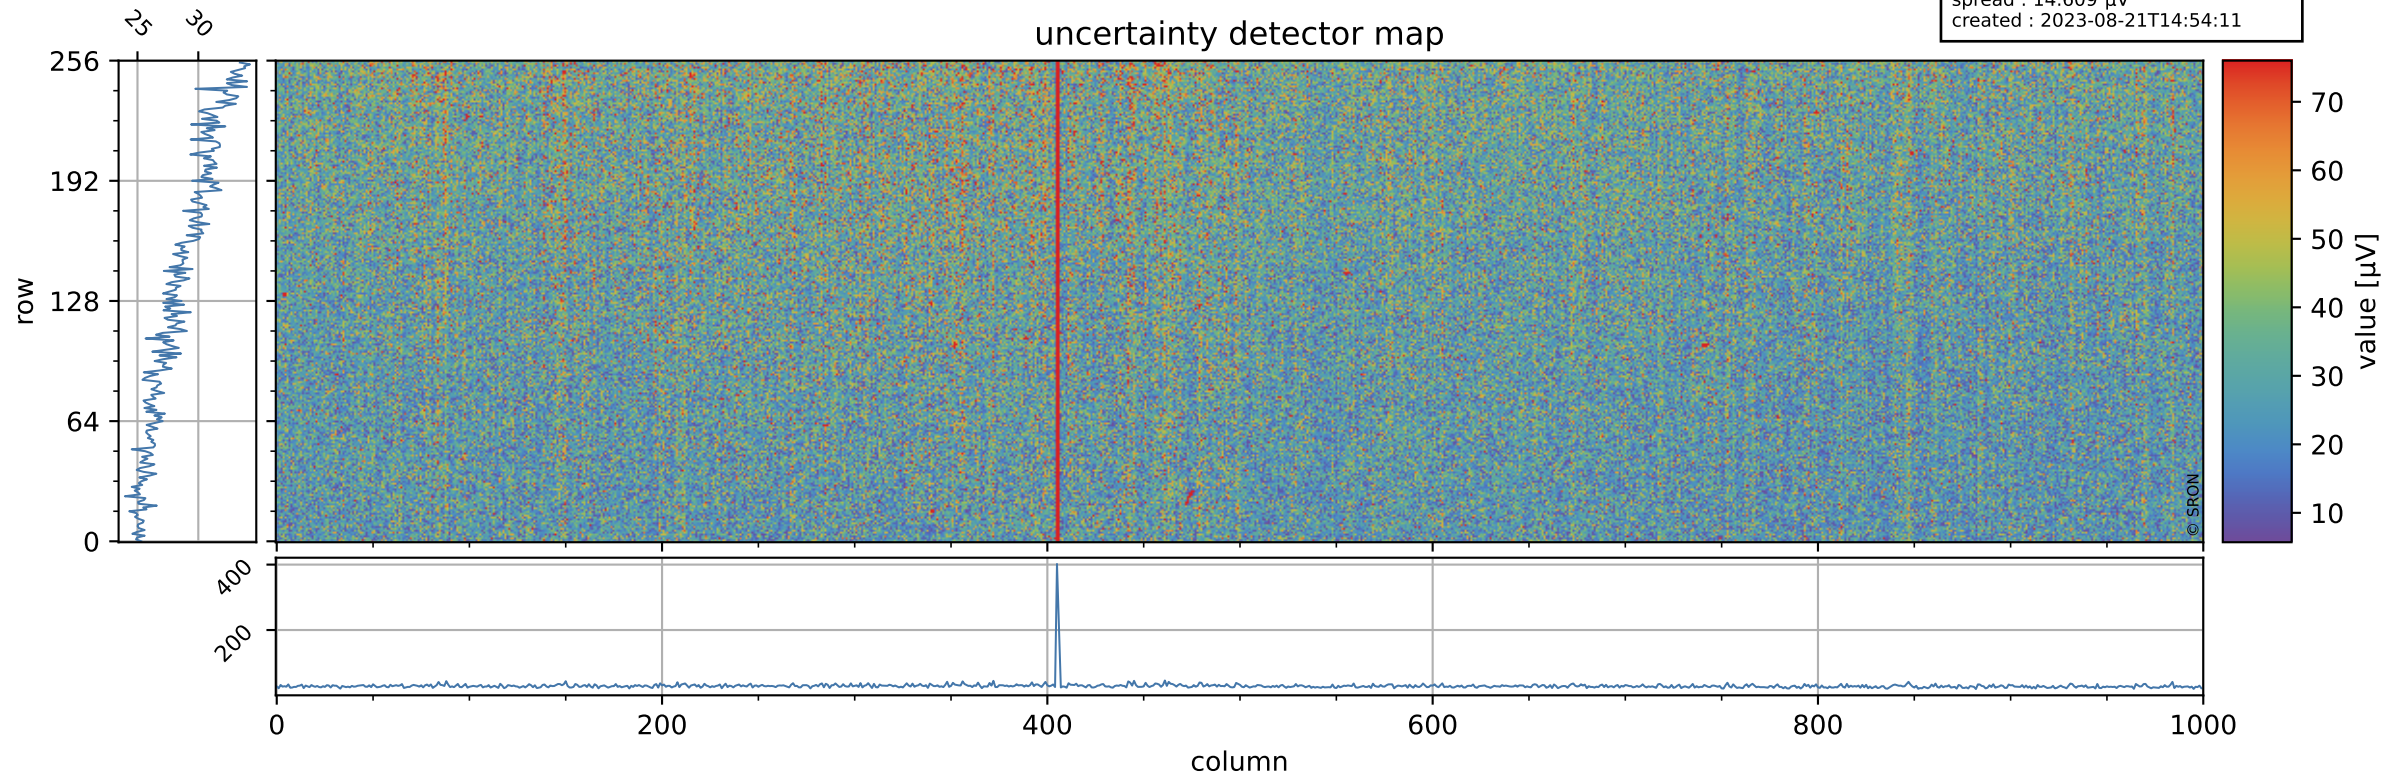

# Tropomi SWIR offset (official)

orbits : 19 in [17377, 17422]  
coverage : 2021-02-19 / 2021-02-22  
median : 0.52593 V  
spread : 0.035922 V  
created : 2023-08-21T14:54:10

## value detector map

# Tropomi SWIR offset (official)

orbits : 19 in [17377, 17422]  
coverage : 2021-02-19 / 2021-02-22  
median : 28.737  $\mu\text{V}$   
spread : 14.609  $\mu\text{V}$   
created : 2023-08-21T14:54:11

# Tropomi SWIR offset (official) ground-tracks of Sentinel-5P

orbits : 19 in [17377, 17422]  
coverage : 2021-02-19 / 2021-02-22  
created : 2023-08-21T14:54:12