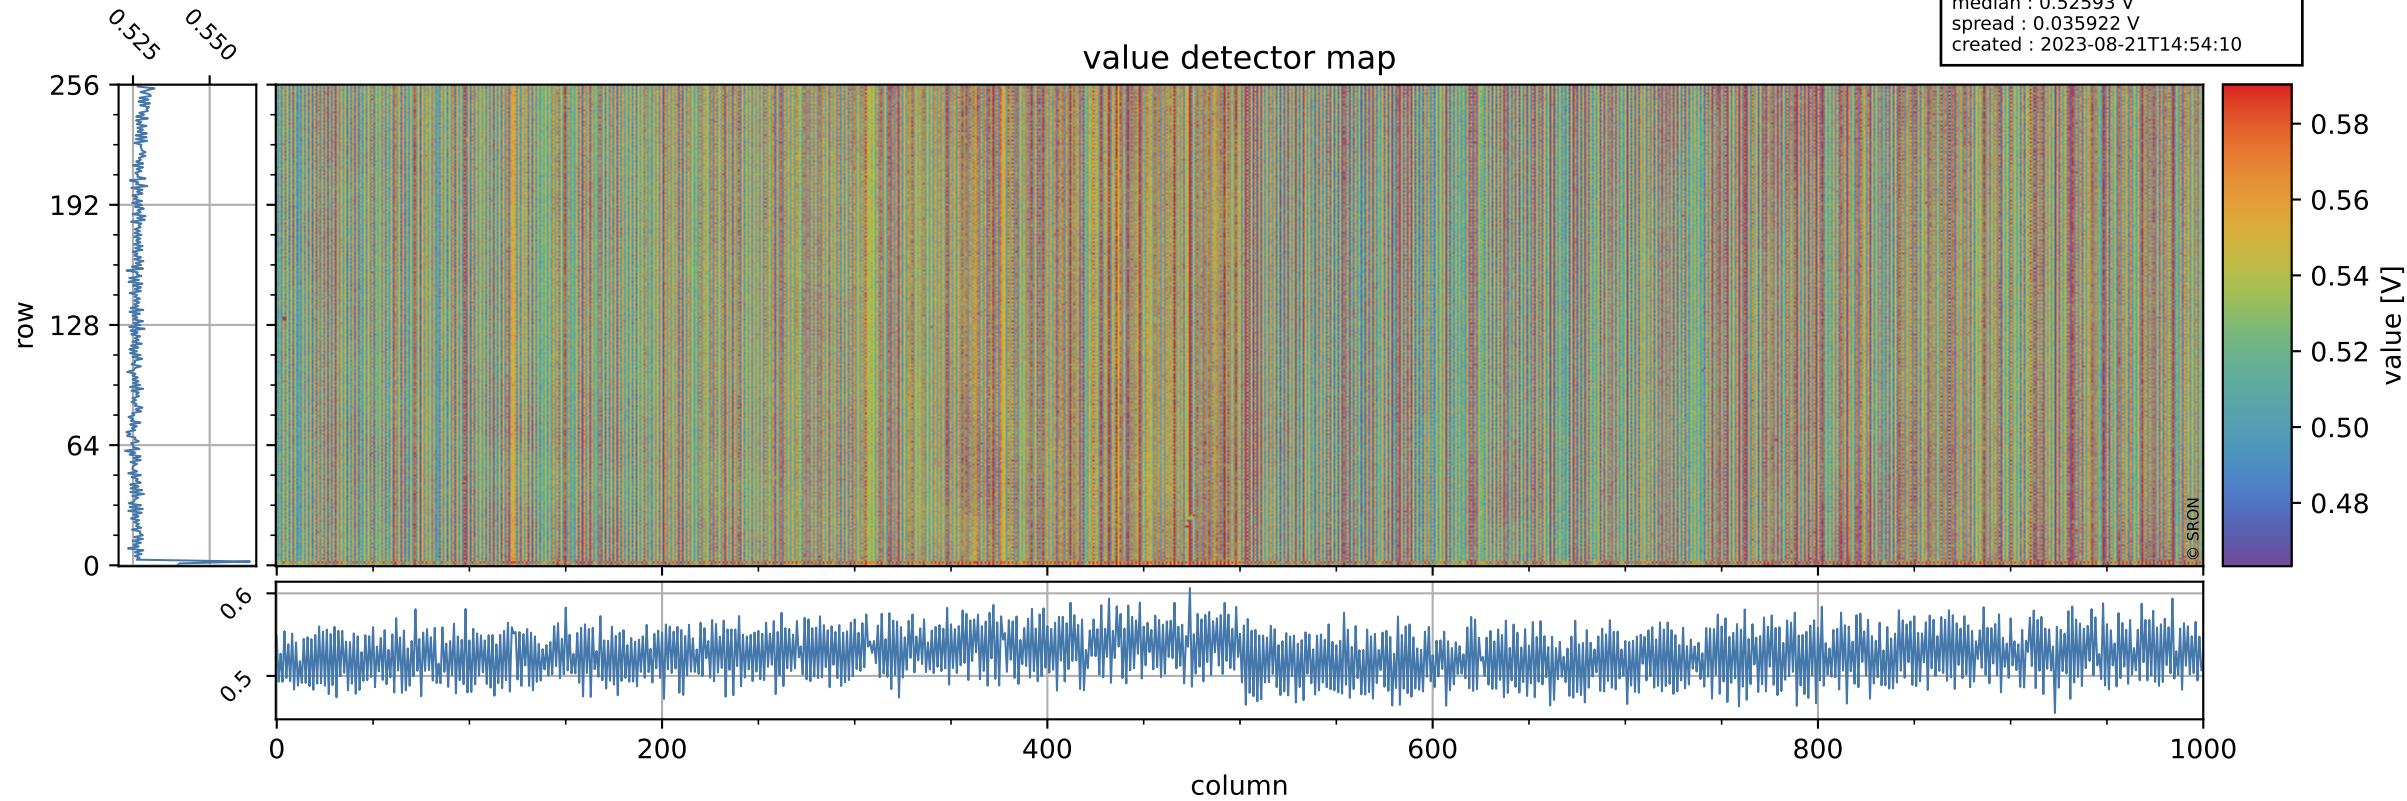

# Tropomi SWIR offset (official)

orbits : 19 in [17377, 17422]  
coverage : 2021-02-19 / 2021-02-22  
median : 0.52593 V  
spread : 0.035922 V  
created : 2023-08-21T14:54:10

## value detector map

# Tropomi SWIR offset (official)

orbits : 19 in [17377, 17422]  
coverage : 2021-02-19 / 2021-02-22  
median : 28.737  $\mu\text{V}$   
spread : 14.609  $\mu\text{V}$   
created : 2023-08-21T14:54:11

# Tropomi SWIR offset (official) ground-tracks of Sentinel-5P

orbits : 19 in [17377, 17422]  
coverage : 2021-02-19 / 2021-02-22  
created : 2023-08-21T14:54:12