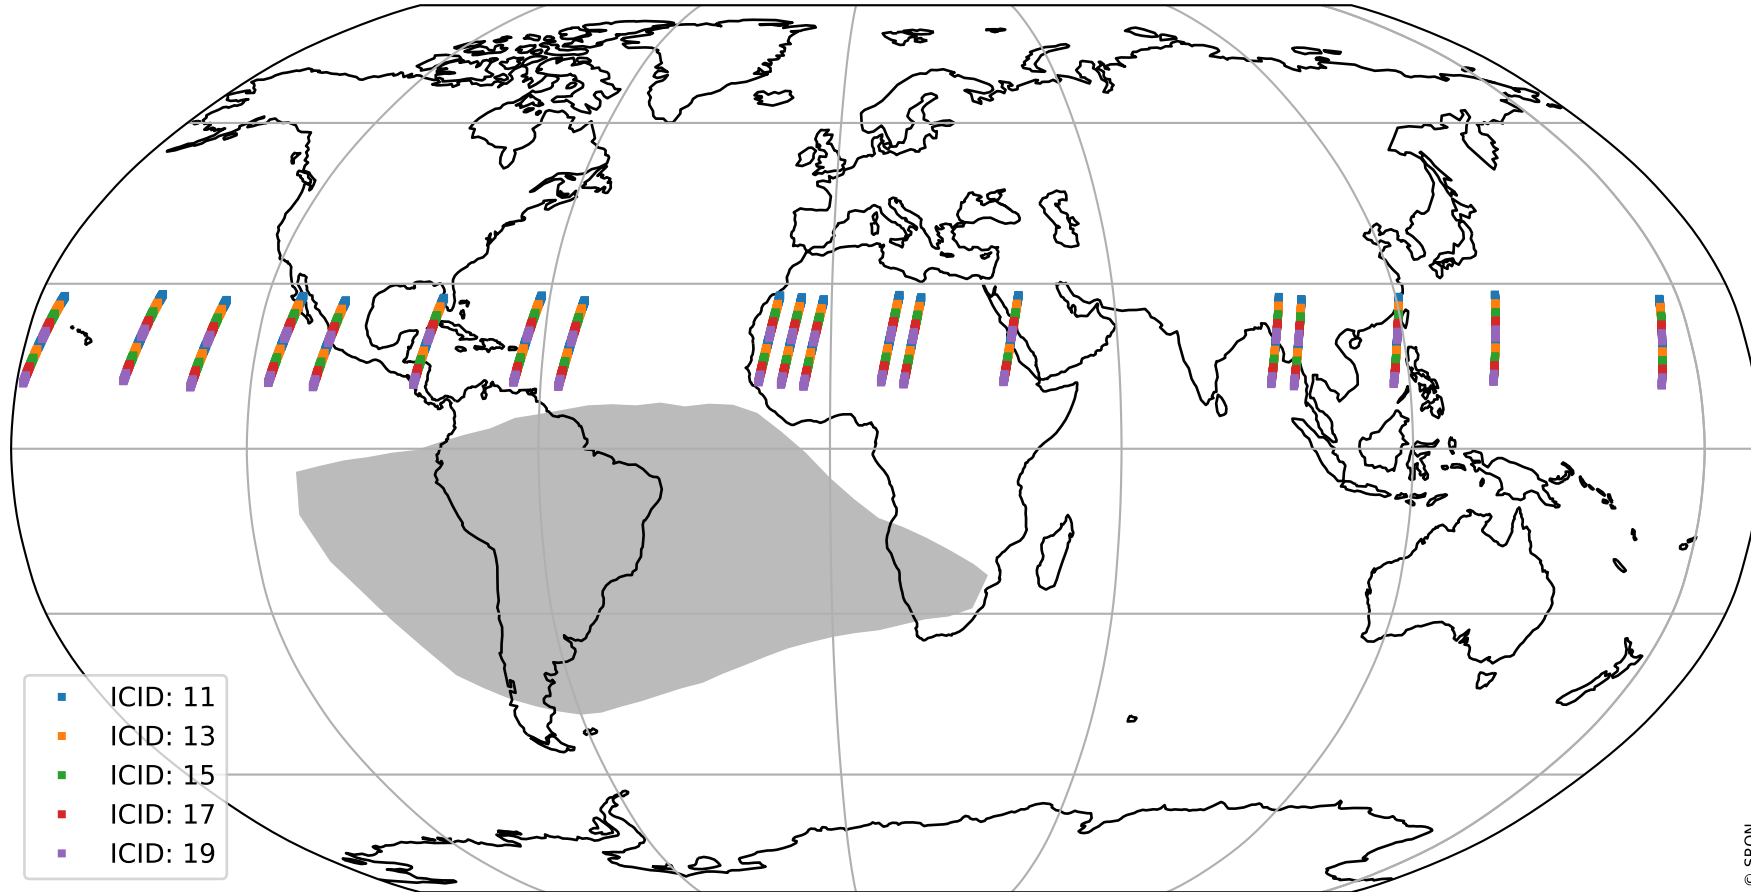

# Tropomi SWIR offset (official)

orbits : 19 in [17377, 17422]  
coverage : 2021-02-19 / 2021-02-22  
median : 28.737  $\mu\text{V}$   
spread : 14.609  $\mu\text{V}$   
created : 2023-08-21T14:54:11

# Tropomi SWIR offset (official)

orbits : 19 in [17377, 17422]  
coverage : 2021-02-19 / 2021-02-22  
median : -0.078787 mV  
spread : 0.40024 mV  
created : 2023-08-21T14:54:11

value compared with SWIR offset CKD

# Tropomi SWIR offset (official) ground-tracks of Sentinel-5P

orbits : 19 in [17377, 17422]  
coverage : 2021-02-19 / 2021-02-22  
created : 2023-08-21T14:54:12

# Tropomi SWIR offset (official)

orbits : [2827, 17422]  
coverage : 2018-04-30 / 2021-02-22  
created : 2023-08-21T14:54:13