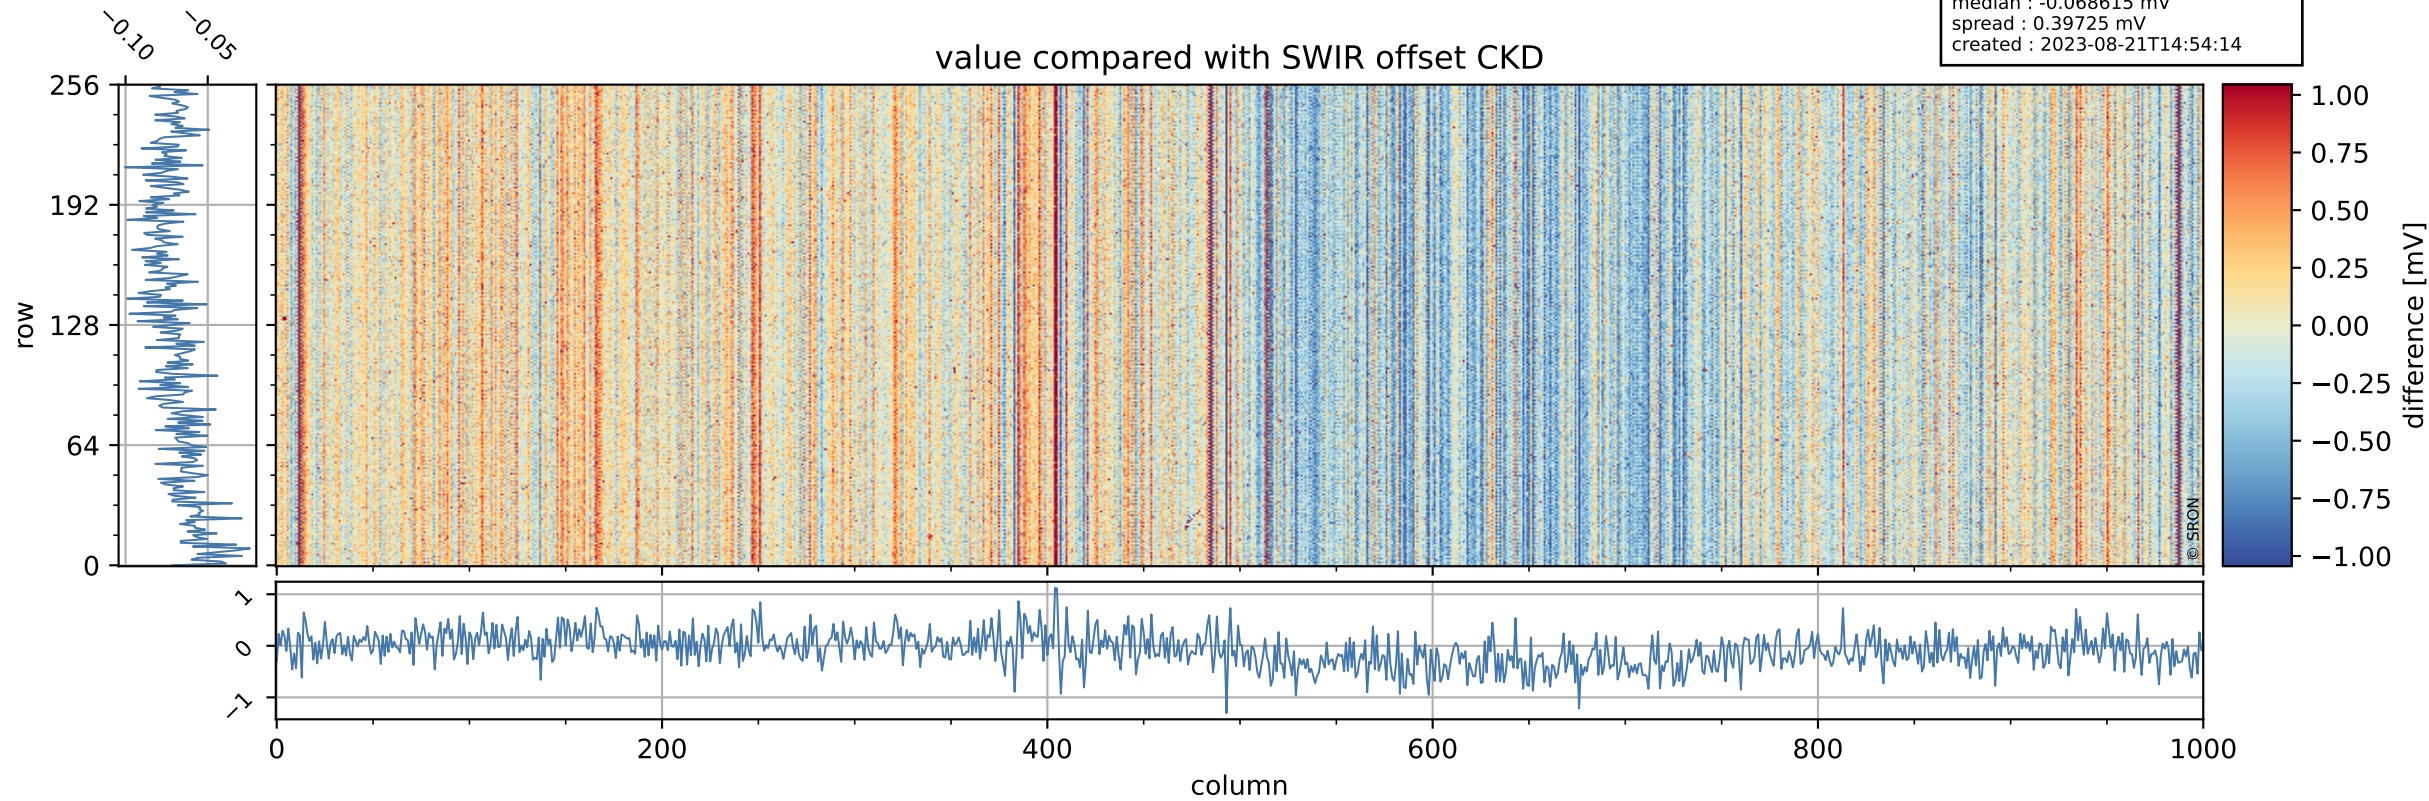

Tropomi SWIR offset (official)

orbits : 19 in [17392, 17437]
coverage : 2021-02-20 / 2021-02-23
median : 0.52595 V
spread : 0.03592 V
created : 2023-08-21T14:54:14

value detector map

Tropomi SWIR offset (official)

orbits : 19 in [17392, 17437]
coverage : 2021-02-20 / 2021-02-23
median : 28.829 μV
spread : 14.648 μV
created : 2023-08-21T14:54:14

Tropomi SWIR offset (official)

orbits : 19 in [17392, 17437]
coverage : 2021-02-20 / 2021-02-23
median : -0.068615 mV
spread : 0.39725 mV
created : 2023-08-21T14:54:14

value compared with SWIR offset CKD

Tropomi SWIR offset (official) ground-tracks of Sentinel-5P

orbits : 19 in [17392, 17437]
coverage : 2021-02-20 / 2021-02-23
created : 2023-08-21T14:54:15

Tropomi SWIR offset (official)

orbits : [2827, 17437]
coverage : 2018-04-30 / 2021-02-23
created : 2023-08-21T14:54:15

trend of detector median & temperatures