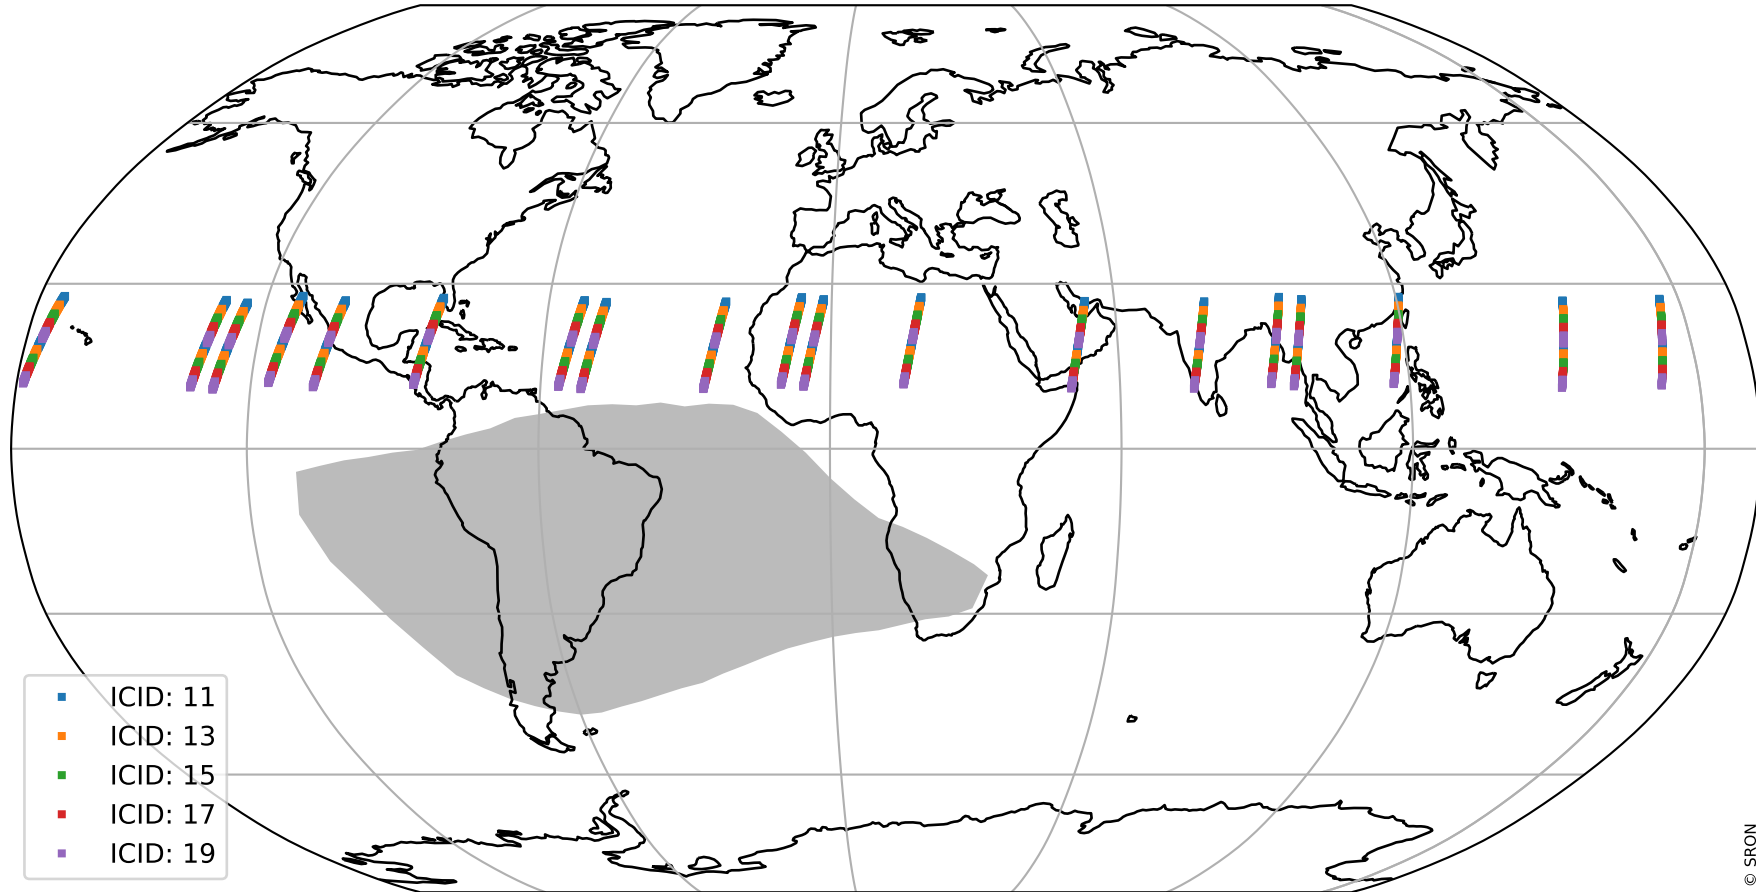

Tropomi SWIR offset (official)

orbits : 19 in [17392, 17437]
coverage : 2021-02-20 / 2021-02-23
median : 0.52595 V
spread : 0.03592 V
created : 2023-08-21T14:54:14

value detector map

Tropomi SWIR offset (official)

orbits : 19 in [17392, 17437]
coverage : 2021-02-20 / 2021-02-23
median : 28.829 μV
spread : 14.648 μV
created : 2023-08-21T14:54:14

Tropomi SWIR offset (official)

orbits : 19 in [17392, 17437]
coverage : 2021-02-20 / 2021-02-23
median : -0.068615 mV
spread : 0.39725 mV
created : 2023-08-21T14:54:14

value compared with SWIR offset CKD

Tropomi SWIR offset (official) ground-tracks of Sentinel-5P

orbits : 19 in [17392, 17437]
coverage : 2021-02-20 / 2021-02-23
created : 2023-08-21T14:54:15

Tropomi SWIR offset (official)

orbits : [2827, 17437]
coverage : 2018-04-30 / 2021-02-23
created : 2023-08-21T14:54:15

trend of detector median & temperatures