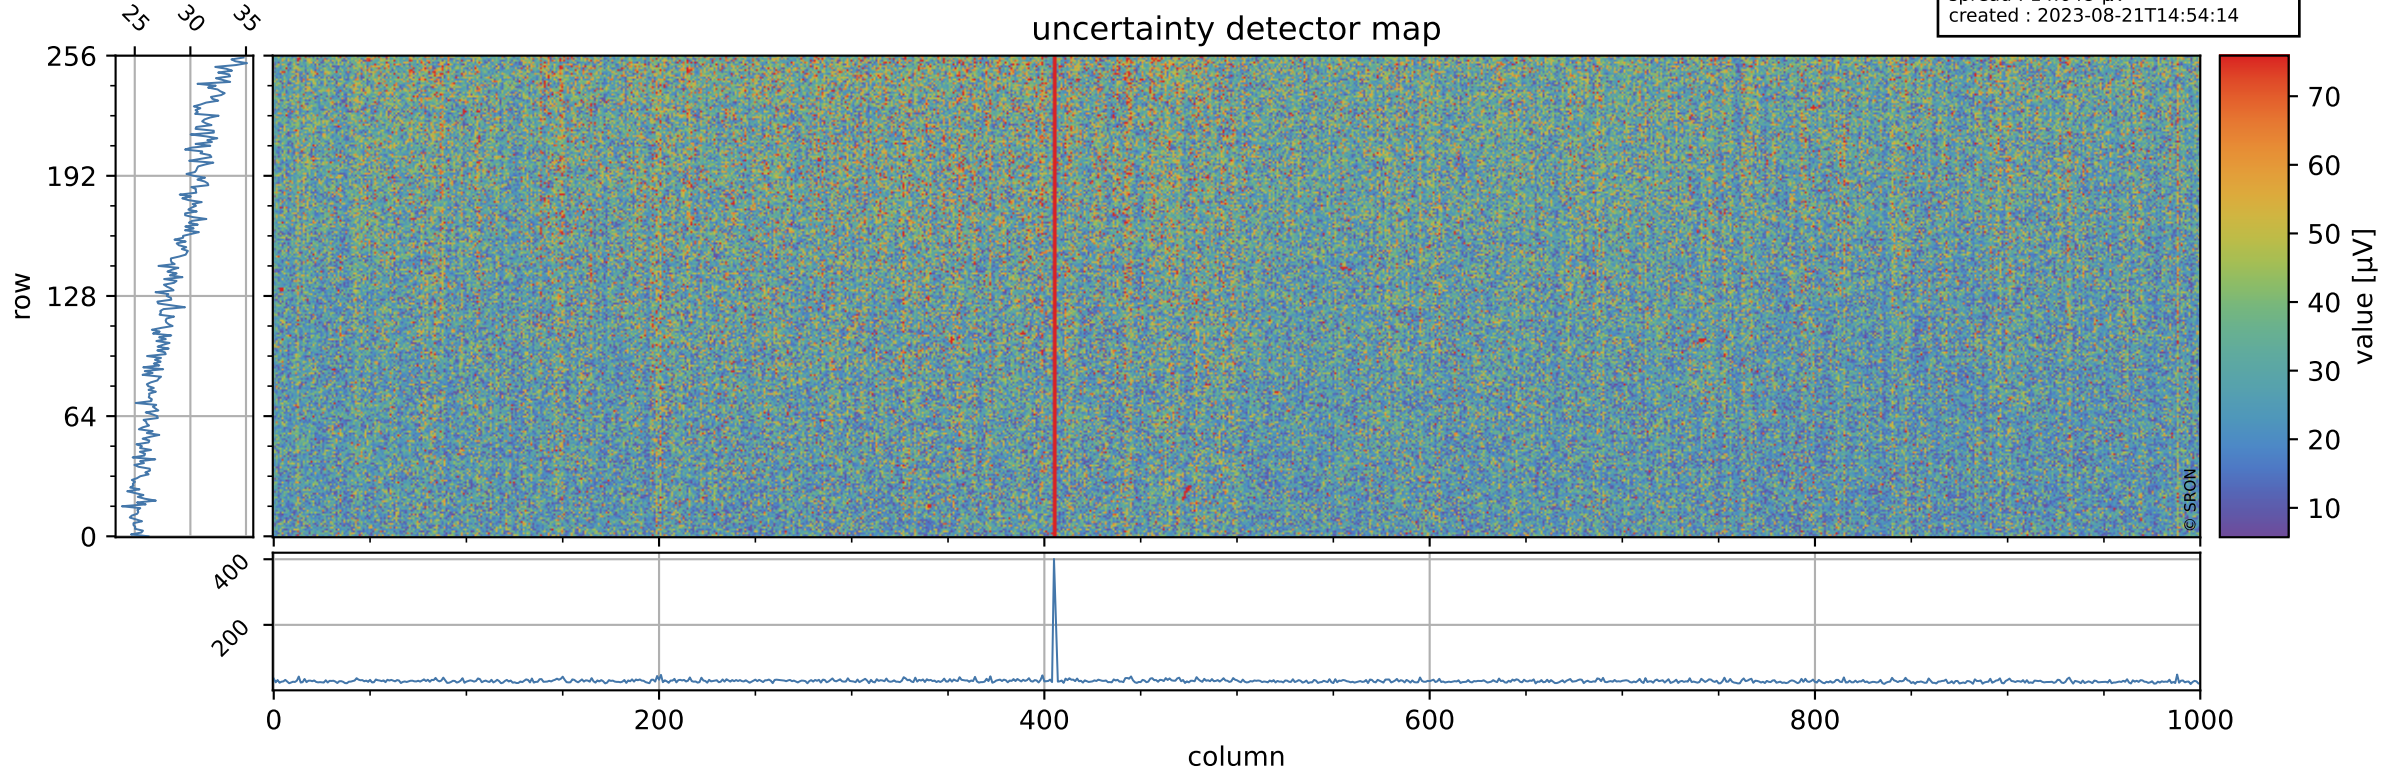

Tropomi SWIR offset (official)

orbits : 19 in [17392, 17437]
coverage : 2021-02-20 / 2021-02-23
median : 0.52595 V
spread : 0.03592 V
created : 2023-08-21T14:54:14

value detector map

Tropomi SWIR offset (official)

orbits : 19 in [17392, 17437]
coverage : 2021-02-20 / 2021-02-23
median : 28.829 μV
spread : 14.648 μV
created : 2023-08-21T14:54:14

Tropomi SWIR offset (official)

orbits : 19 in [17392, 17437]
coverage : 2021-02-20 / 2021-02-23
median : -0.068615 mV
spread : 0.39725 mV
created : 2023-08-21T14:54:14

value compared with SWIR offset CKD

Tropomi SWIR offset (official) ground-tracks of Sentinel-5P

orbits : 19 in [17392, 17437]
coverage : 2021-02-20 / 2021-02-23
created : 2023-08-21T14:54:15

Tropomi SWIR offset (official)

orbits : [2827, 17437]
coverage : 2018-04-30 / 2021-02-23
created : 2023-08-21T14:54:15

trend of detector median & temperatures