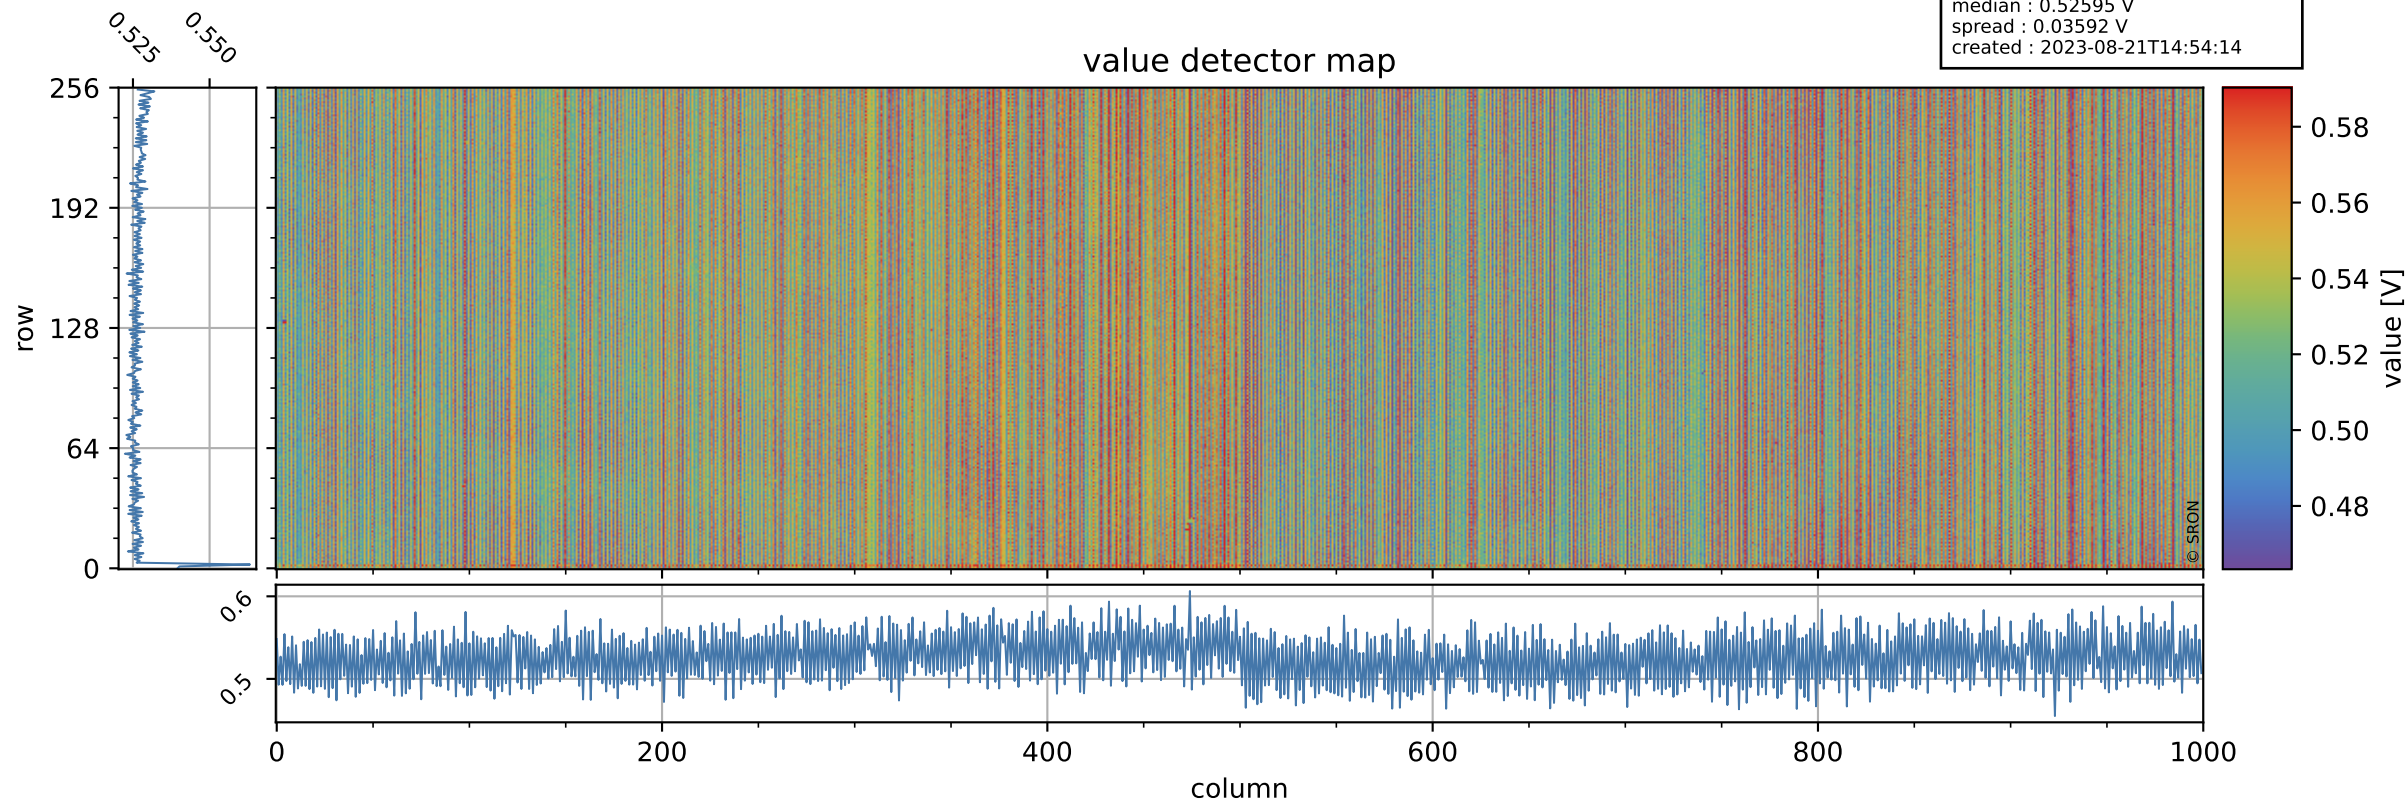

Tropomi SWIR offset (official)

orbits : 19 in [17392, 17437]
coverage : 2021-02-20 / 2021-02-23
median : 0.52595 V
spread : 0.03592 V
created : 2023-08-21T14:54:14

value detector map

Tropomi SWIR offset (official)

orbits : 19 in [17392, 17437]
coverage : 2021-02-20 / 2021-02-23
median : 28.829 μV
spread : 14.648 μV
created : 2023-08-21T14:54:14

Tropomi SWIR offset (official)

orbits : 19 in [17392, 17437]
coverage : 2021-02-20 / 2021-02-23
median : -0.068615 mV
spread : 0.39725 mV
created : 2023-08-21T14:54:14

value compared with SWIR offset CKD

Tropomi SWIR offset (official) ground-tracks of Sentinel-5P

orbits : 19 in [17392, 17437]
coverage : 2021-02-20 / 2021-02-23
created : 2023-08-21T14:54:15

Tropomi SWIR offset (official)

orbits : [2827, 17437]
coverage : 2018-04-30 / 2021-02-23
created : 2023-08-21T14:54:15

trend of detector median & temperatures