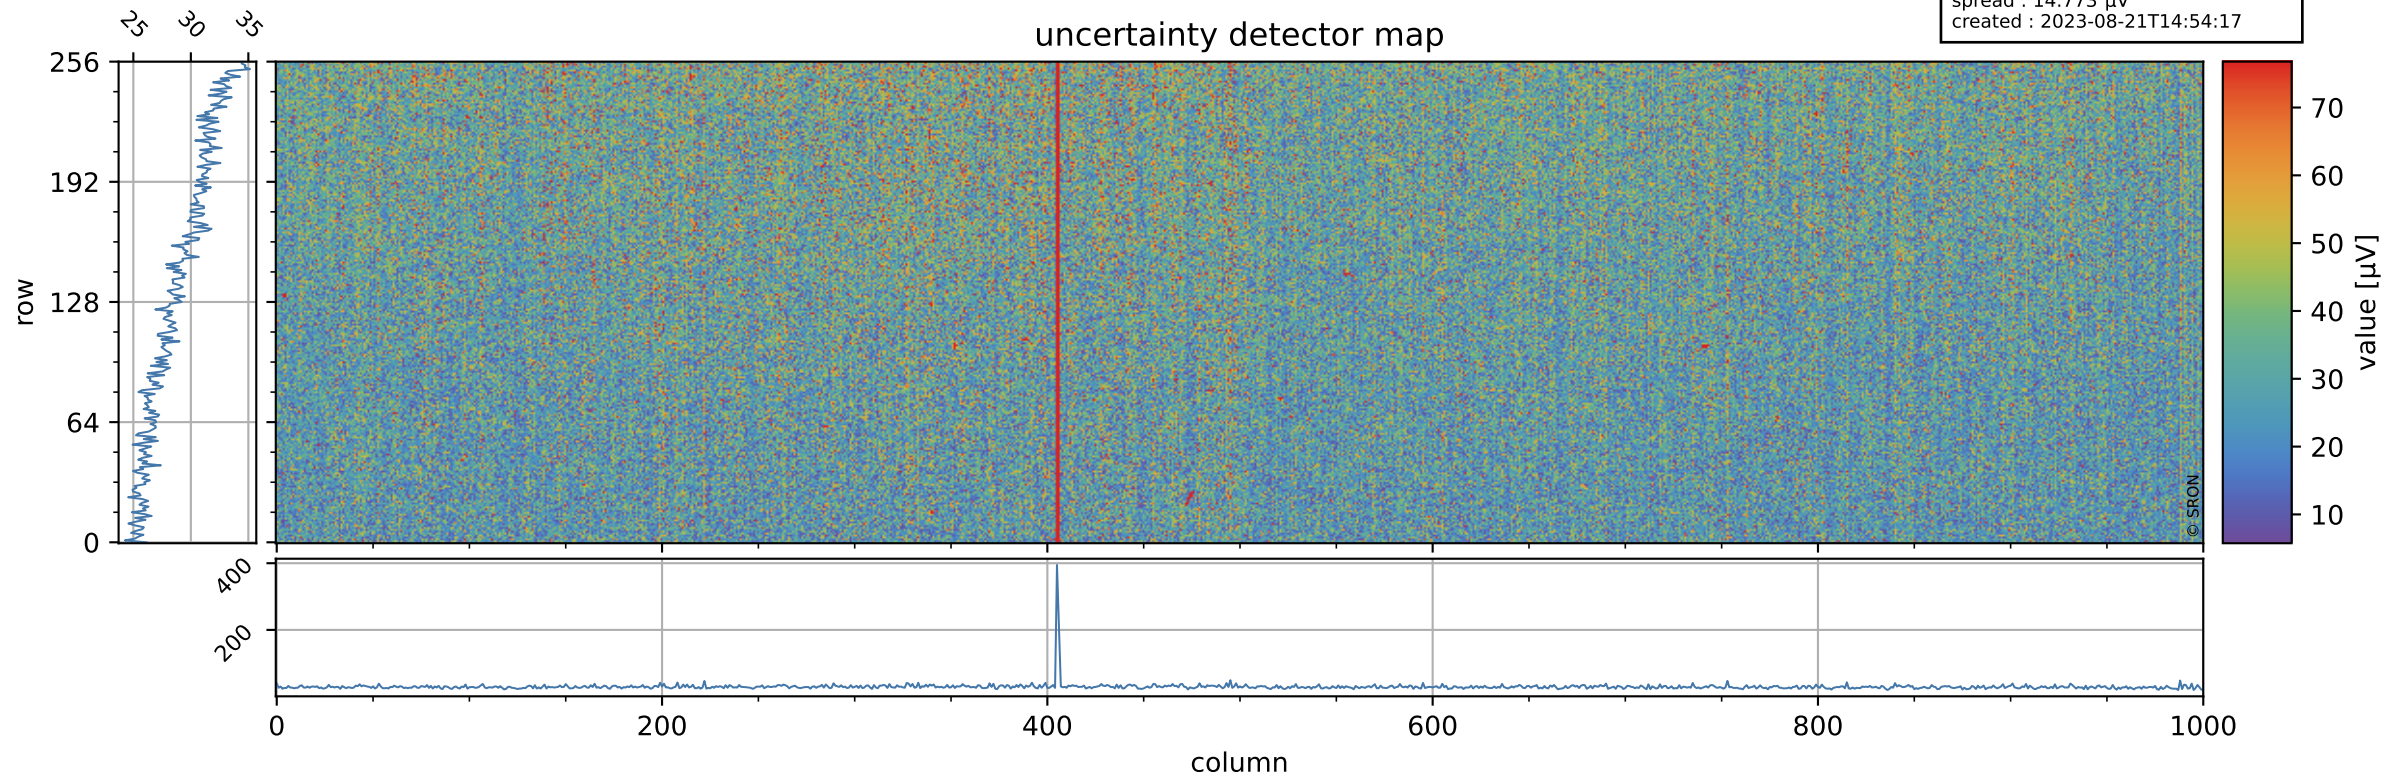

Tropomi SWIR offset (official)

orbits : 18 in [17407, 17452]
coverage : 2021-02-21 / 2021-02-24
median : 0.52595 V
spread : 0.035918 V
created : 2023-08-21T14:54:17

value detector map

Tropomi SWIR offset (official)

orbits : 18 in [17407, 17452]
coverage : 2021-02-21 / 2021-02-24
median : 29.106 μV
spread : 14.773 μV
created : 2023-08-21T14:54:17

Tropomi SWIR offset (official)

value compared with SWIR offset CKD

orbits : 18 in [17407, 17452]
coverage : 2021-02-21 / 2021-02-24
median : -0.05911 mV
spread : 0.39596 mV
created : 2023-08-21T14:54:17

Tropomi SWIR offset (official) ground-tracks of Sentinel-5P

orbits : 18 in [17407, 17452]
coverage : 2021-02-21 / 2021-02-24
created : 2023-08-21T14:54:18

- ICID: 11
- ICID: 13
- ICID: 15
- ICID: 17
- ICID: 19

Tropomi SWIR offset (official)

orbits : [2827, 17452]
coverage : 2018-04-30 / 2021-02-24
created : 2023-08-21T14:54:18

trend of detector median & temperatures