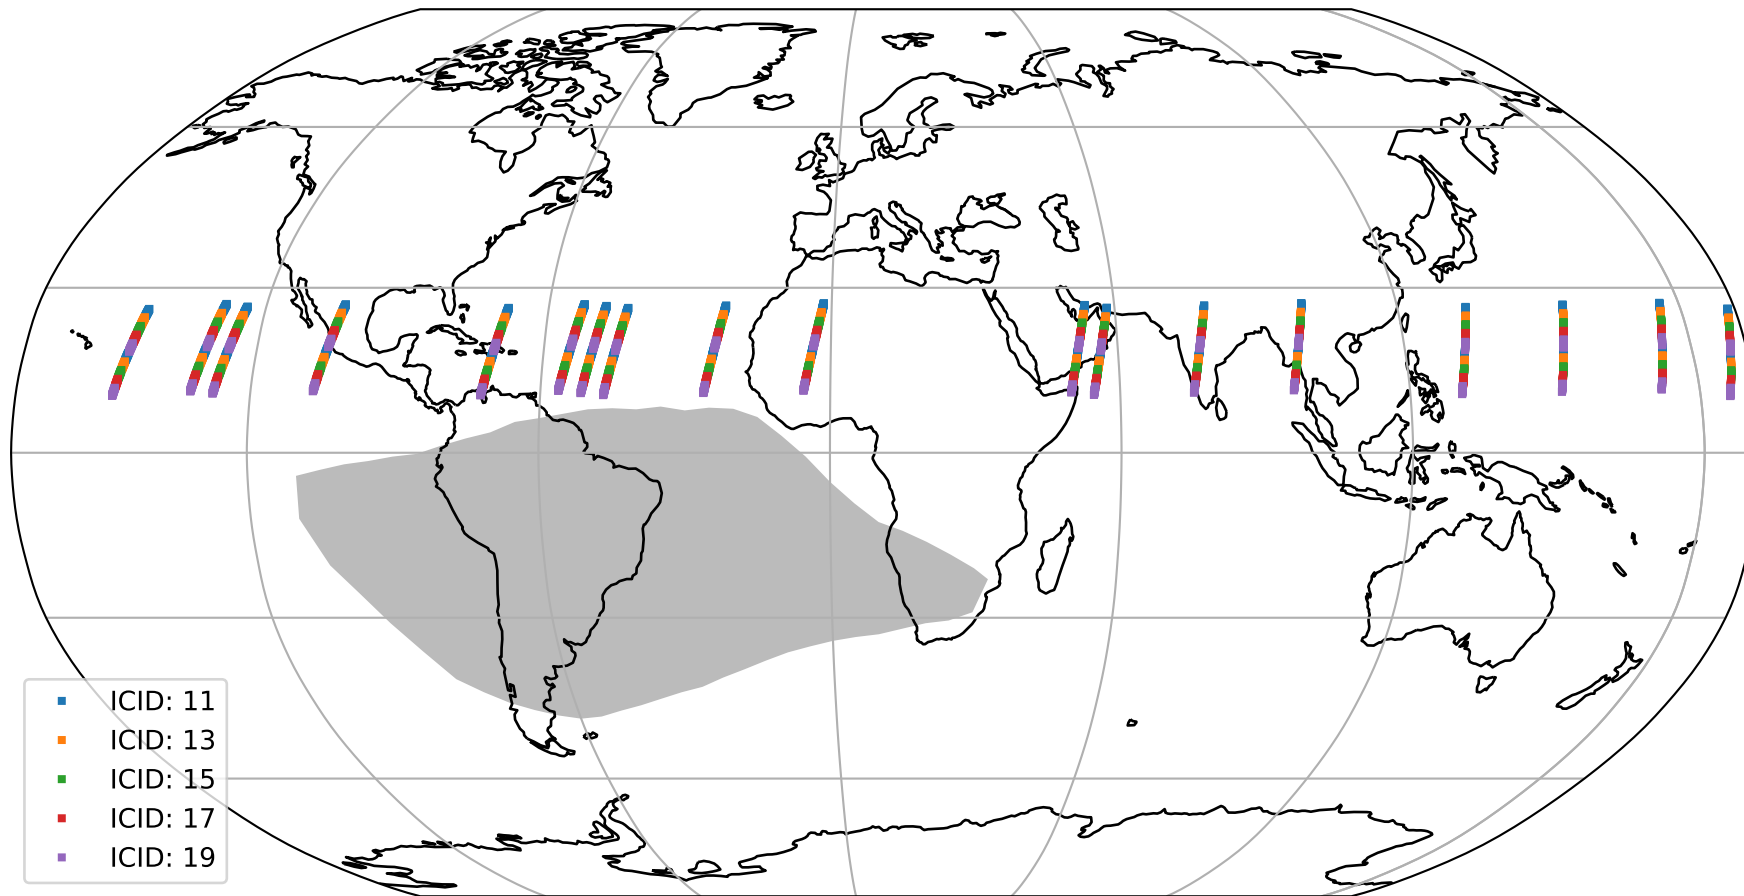

Tropomi SWIR offset (official)

orbits : 18 in [17407, 17452]
coverage : 2021-02-21 / 2021-02-24
median : 0.52595 V
spread : 0.035918 V
created : 2023-08-21T14:54:17

value detector map

Tropomi SWIR offset (official)

orbits : 18 in [17407, 17452]
coverage : 2021-02-21 / 2021-02-24
median : 29.106 μV
spread : 14.773 μV
created : 2023-08-21T14:54:17

Tropomi SWIR offset (official)

value compared with SWIR offset CKD

orbits : 18 in [17407, 17452]
coverage : 2021-02-21 / 2021-02-24
median : -0.05911 mV
spread : 0.39596 mV
created : 2023-08-21T14:54:17

Tropomi SWIR offset (official) ground-tracks of Sentinel-5P

orbits : 18 in [17407, 17452]
coverage : 2021-02-21 / 2021-02-24
created : 2023-08-21T14:54:18

- ICID: 11
- ICID: 13
- ICID: 15
- ICID: 17
- ICID: 19

Tropomi SWIR offset (official)

orbits : [2827, 17452]
coverage : 2018-04-30 / 2021-02-24
created : 2023-08-21T14:54:18

trend of detector median & temperatures