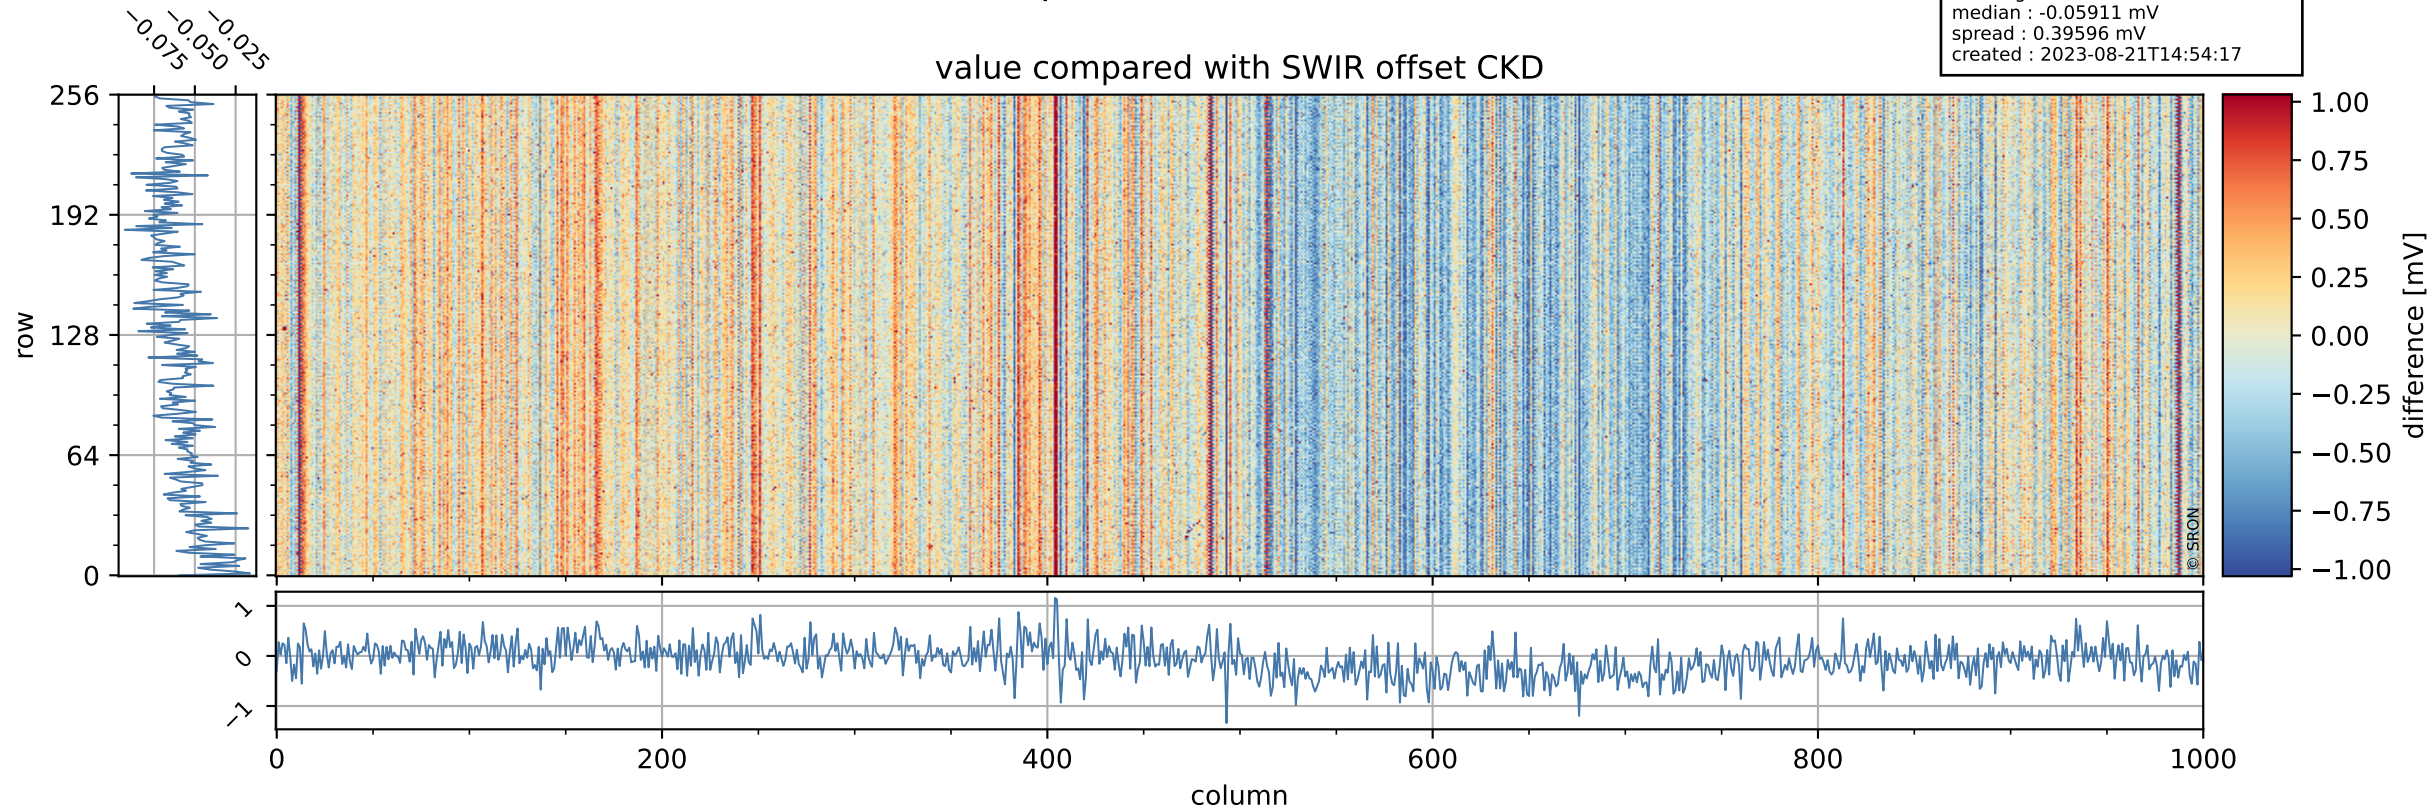

Tropomi SWIR offset (official)

orbits : 18 in [17407, 17452]
coverage : 2021-02-21 / 2021-02-24
median : 0.52595 V
spread : 0.035918 V
created : 2023-08-21T14:54:17

value detector map

Tropomi SWIR offset (official)

orbits : 18 in [17407, 17452]
coverage : 2021-02-21 / 2021-02-24
median : 29.106 μV
spread : 14.773 μV
created : 2023-08-21T14:54:17

Tropomi SWIR offset (official)

value compared with SWIR offset CKD

orbits : 18 in [17407, 17452]
coverage : 2021-02-21 / 2021-02-24
median : -0.05911 mV
spread : 0.39596 mV
created : 2023-08-21T14:54:17

Tropomi SWIR offset (official) ground-tracks of Sentinel-5P

orbits : 18 in [17407, 17452]
coverage : 2021-02-21 / 2021-02-24
created : 2023-08-21T14:54:18

- ICID: 11
- ICID: 13
- ICID: 15
- ICID: 17
- ICID: 19

Tropomi SWIR offset (official)

orbits : [2827, 17452]
coverage : 2018-04-30 / 2021-02-24
created : 2023-08-21T14:54:18

trend of detector median & temperatures