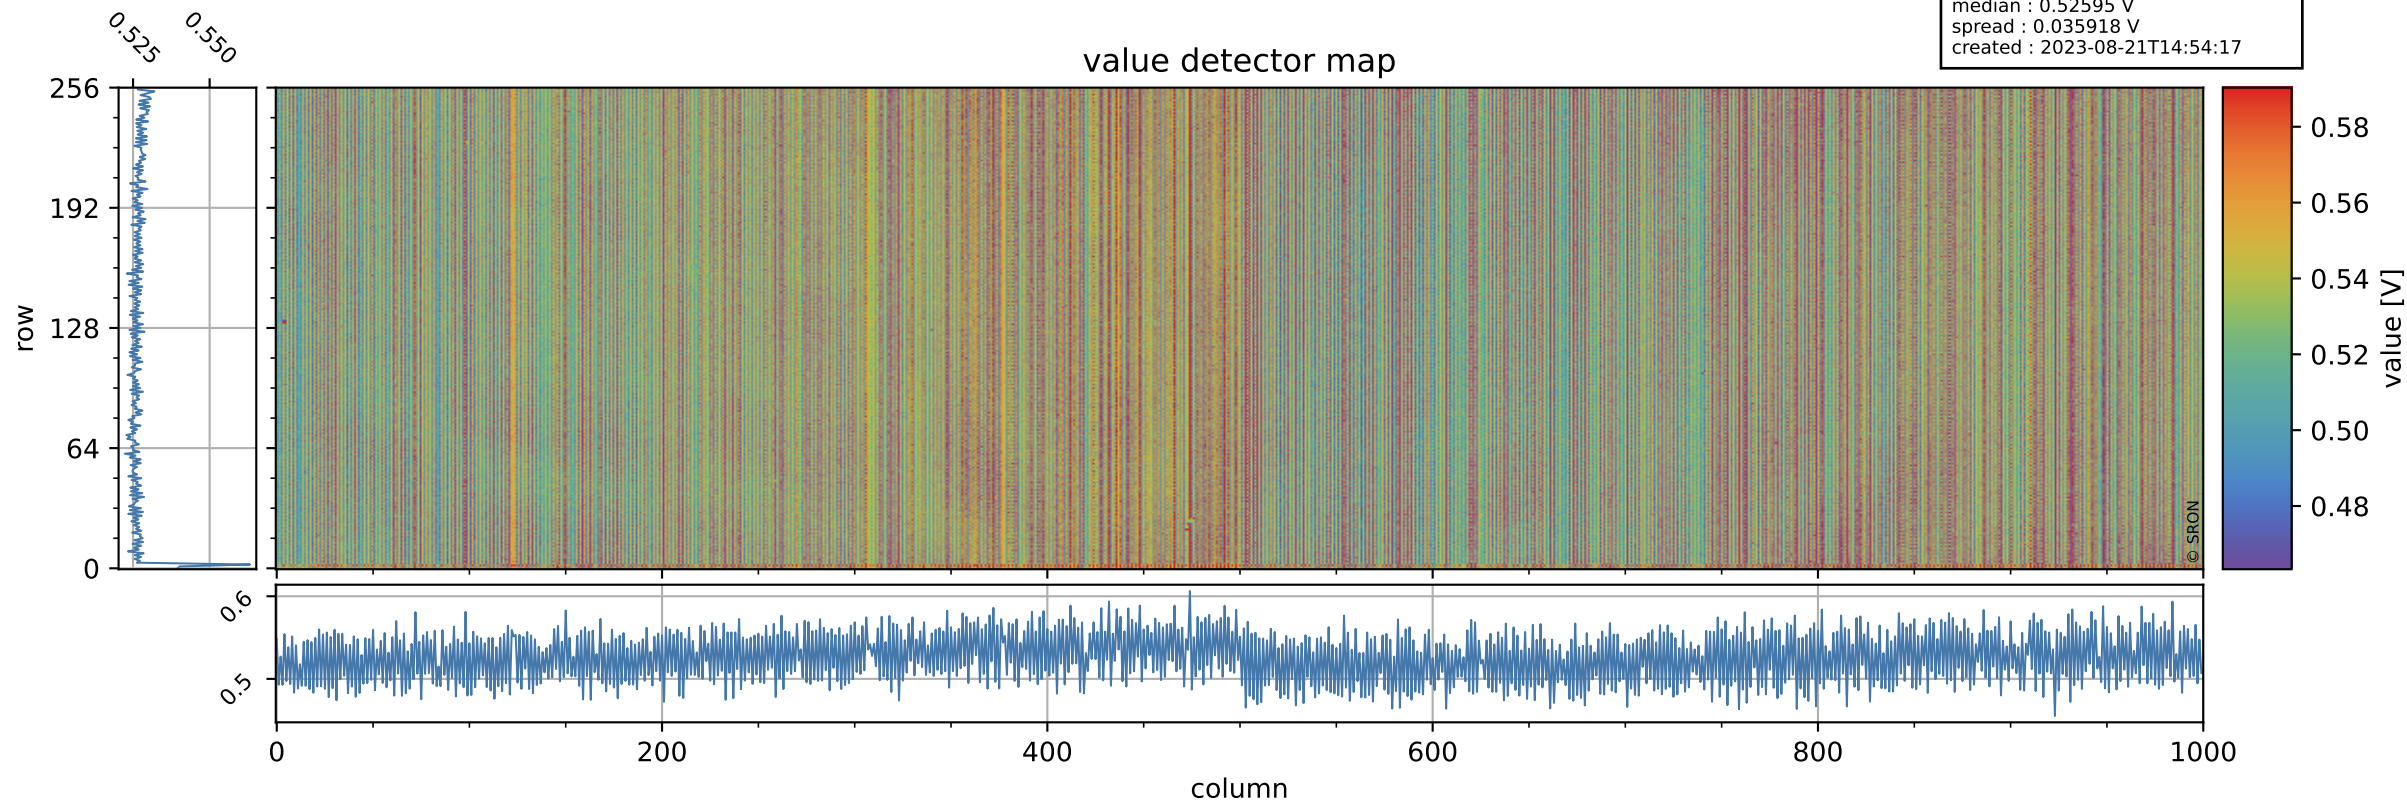

Tropomi SWIR offset (official)

orbits : 18 in [17407, 17452]
coverage : 2021-02-21 / 2021-02-24
median : 0.52595 V
spread : 0.035918 V
created : 2023-08-21T14:54:17

value detector map

Tropomi SWIR offset (official)

orbits : 18 in [17407, 17452]
coverage : 2021-02-21 / 2021-02-24
median : 29.106 μV
spread : 14.773 μV
created : 2023-08-21T14:54:17

Tropomi SWIR offset (official)

value compared with SWIR offset CKD

orbits : 18 in [17407, 17452]
coverage : 2021-02-21 / 2021-02-24
median : -0.05911 mV
spread : 0.39596 mV
created : 2023-08-21T14:54:17

Tropomi SWIR offset (official) ground-tracks of Sentinel-5P

orbits : 18 in [17407, 17452]
coverage : 2021-02-21 / 2021-02-24
created : 2023-08-21T14:54:18

- ICID: 11
- ICID: 13
- ICID: 15
- ICID: 17
- ICID: 19

Tropomi SWIR offset (official)

orbits : [2827, 17452]
coverage : 2018-04-30 / 2021-02-24
created : 2023-08-21T14:54:18

trend of detector median & temperatures