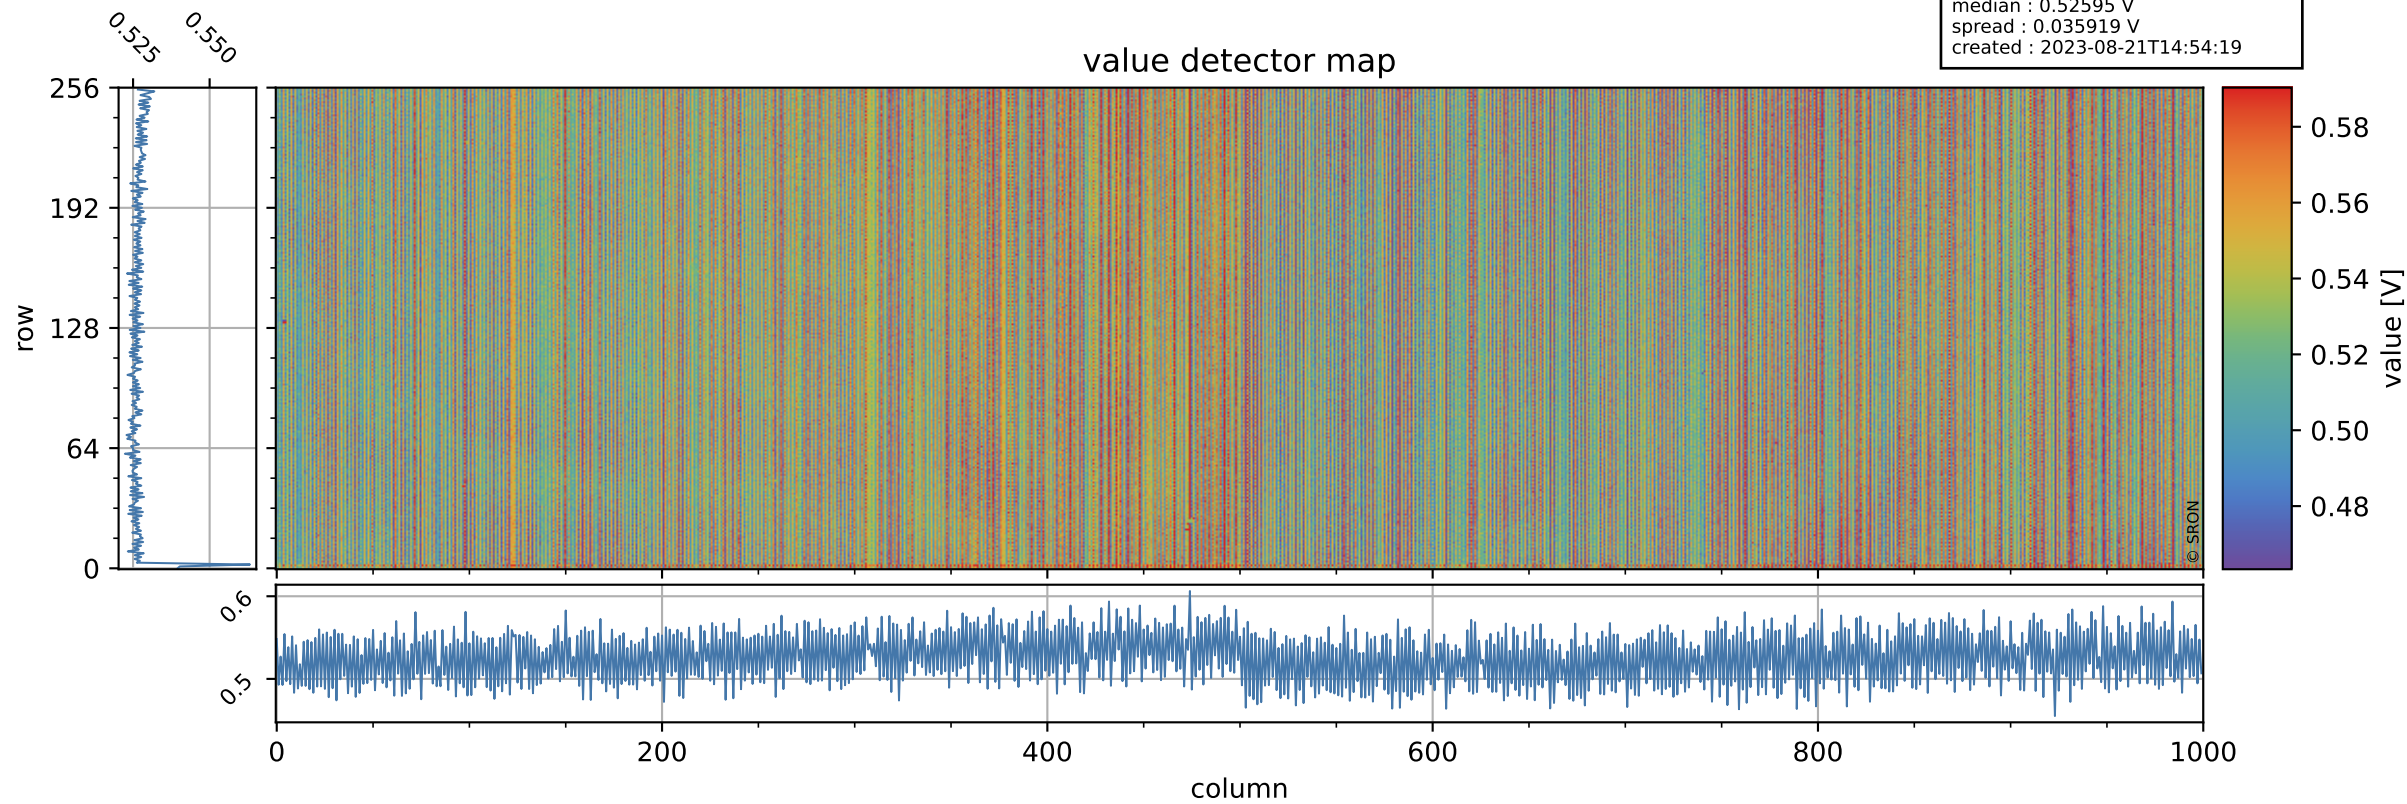

Tropomi SWIR offset (official)

orbits : 19 in [17422, 17467]
coverage : 2021-02-22 / 2021-02-25
median : 0.52595 V
spread : 0.035919 V
created : 2023-08-21T14:54:19

value detector map

Tropomi SWIR offset (official)

orbits : 19 in [17422, 17467]
coverage : 2021-02-22 / 2021-02-25
median : 28.113 μV
spread : 14.296 μV
created : 2023-08-21T14:54:20

Tropomi SWIR offset (official)

value compared with SWIR offset CKD

orbits : 19 in [17422, 17467]
coverage : 2021-02-22 / 2021-02-25
median : -0.060065 mV
spread : 0.39448 mV
created : 2023-08-21T14:54:20

Tropomi SWIR offset (official) ground-tracks of Sentinel-5P

orbits : 19 in [17422, 17467]
coverage : 2021-02-22 / 2021-02-25
created : 2023-08-21T14:54:21

Tropomi SWIR offset (official)

orbits : [2827, 17467]
coverage : 2018-04-30 / 2021-02-25
created : 2023-08-21T14:54:21

trend of detector median & temperatures