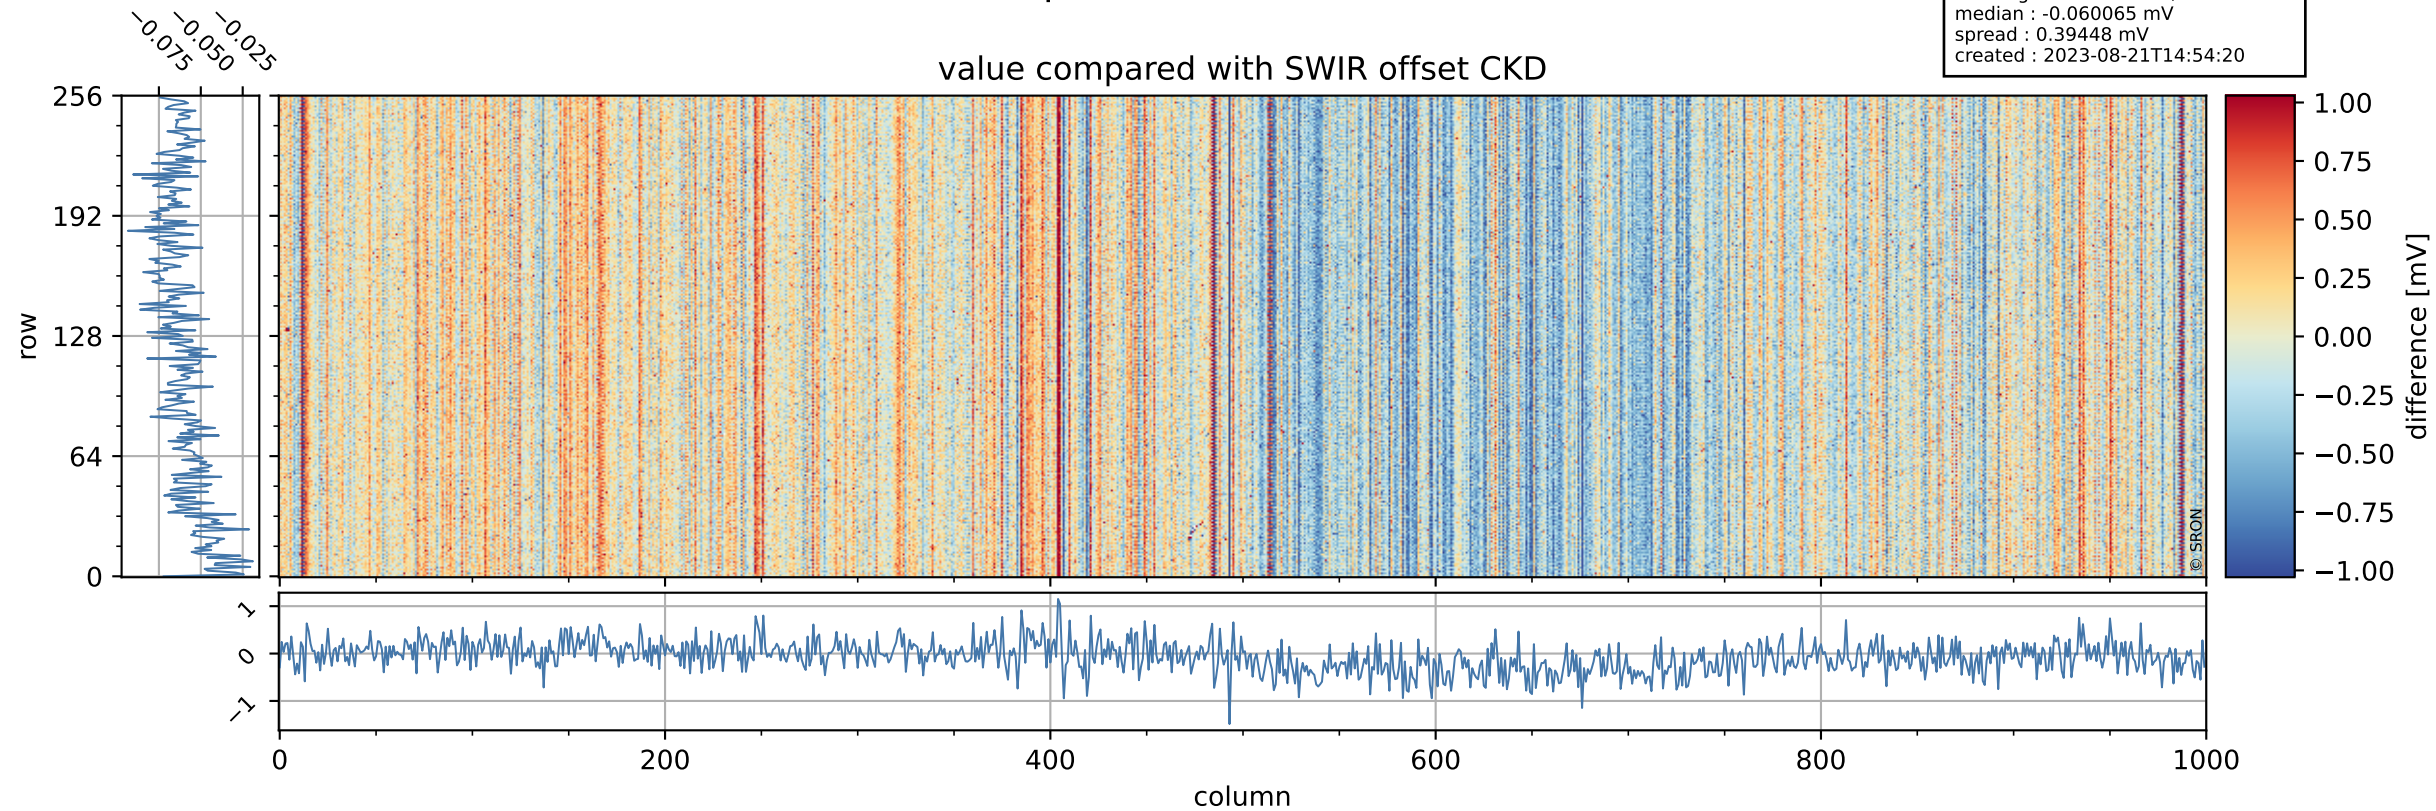

Tropomi SWIR offset (official)

orbits : 19 in [17422, 17467]
coverage : 2021-02-22 / 2021-02-25
median : 0.52595 V
spread : 0.035919 V
created : 2023-08-21T14:54:19

value detector map

Tropomi SWIR offset (official)

orbits : 19 in [17422, 17467]
coverage : 2021-02-22 / 2021-02-25
median : 28.113 μV
spread : 14.296 μV
created : 2023-08-21T14:54:20

Tropomi SWIR offset (official)

value compared with SWIR offset CKD

orbits : 19 in [17422, 17467]
coverage : 2021-02-22 / 2021-02-25
median : -0.060065 mV
spread : 0.39448 mV
created : 2023-08-21T14:54:20

Tropomi SWIR offset (official) ground-tracks of Sentinel-5P

orbits : 19 in [17422, 17467]
coverage : 2021-02-22 / 2021-02-25
created : 2023-08-21T14:54:21

Tropomi SWIR offset (official)

orbits : [2827, 17467]
coverage : 2018-04-30 / 2021-02-25
created : 2023-08-21T14:54:21

trend of detector median & temperatures