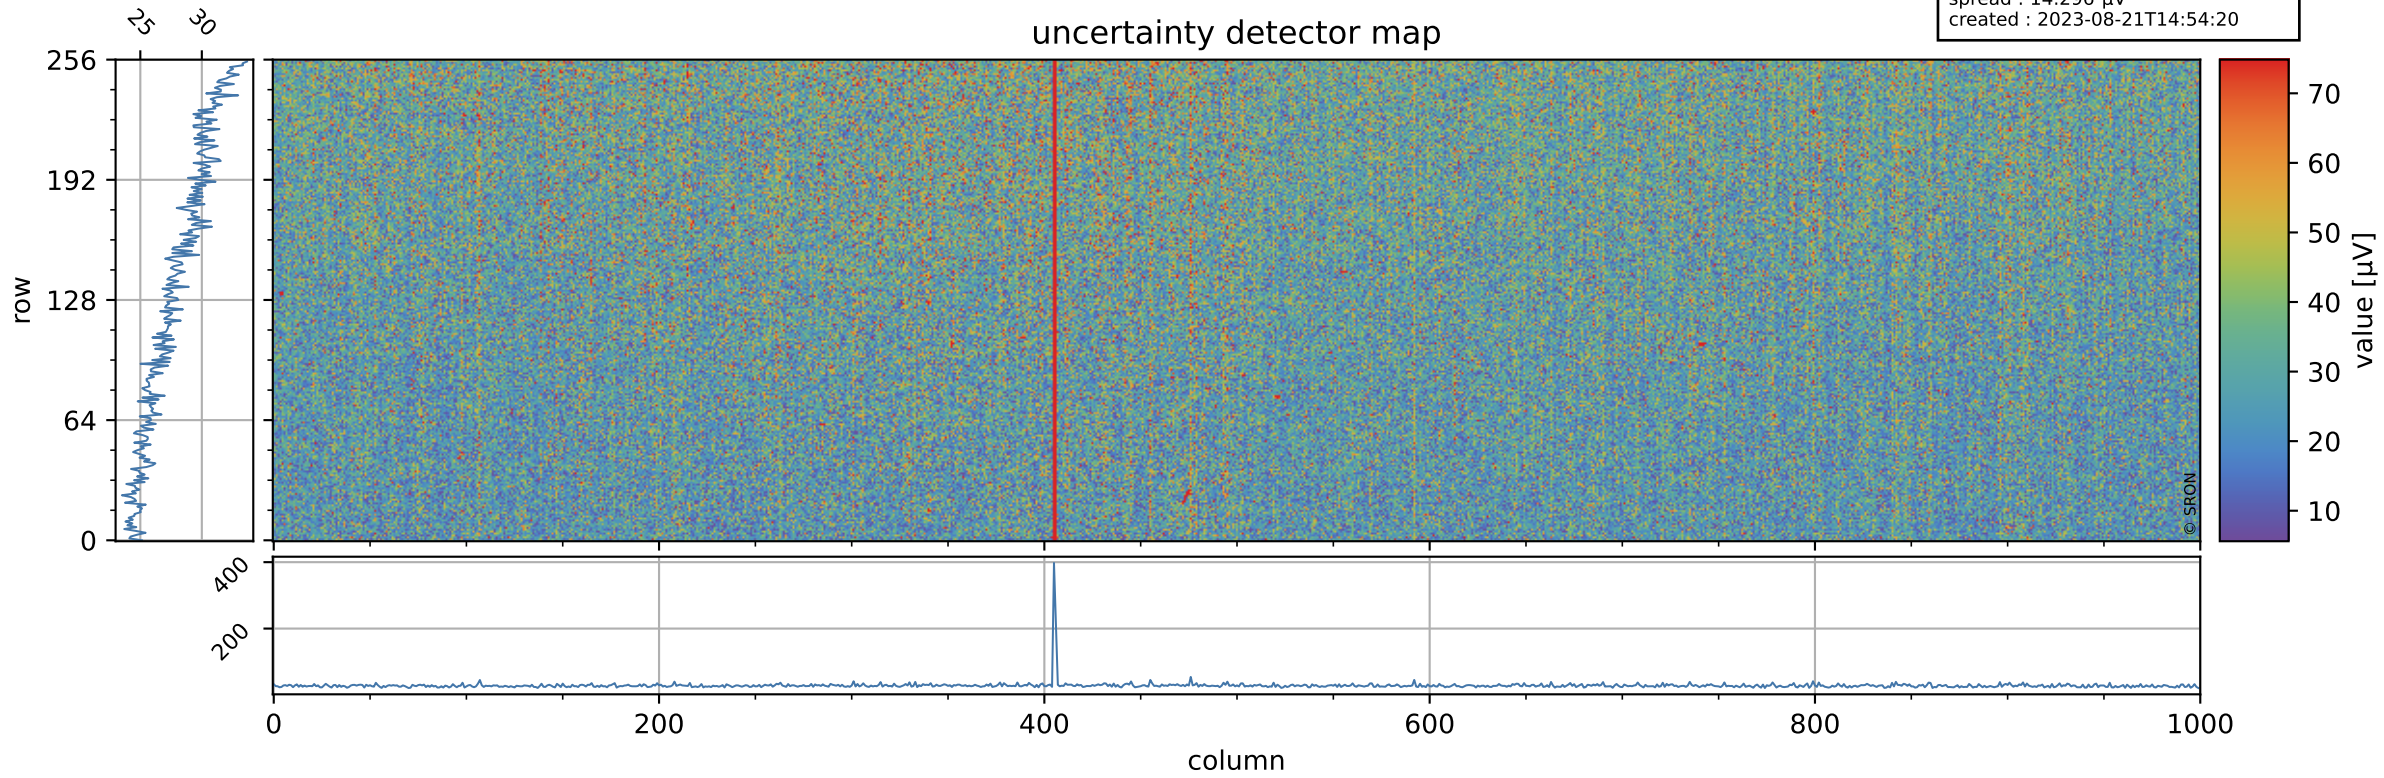

Tropomi SWIR offset (official)

orbits : 19 in [17422, 17467]
coverage : 2021-02-22 / 2021-02-25
median : 0.52595 V
spread : 0.035919 V
created : 2023-08-21T14:54:19

value detector map

Tropomi SWIR offset (official)

orbits : 19 in [17422, 17467]
coverage : 2021-02-22 / 2021-02-25
median : 28.113 μV
spread : 14.296 μV
created : 2023-08-21T14:54:20

Tropomi SWIR offset (official)

value compared with SWIR offset CKD

orbits : 19 in [17422, 17467]
coverage : 2021-02-22 / 2021-02-25
median : -0.060065 mV
spread : 0.39448 mV
created : 2023-08-21T14:54:20

Tropomi SWIR offset (official) ground-tracks of Sentinel-5P

orbits : 19 in [17422, 17467]
coverage : 2021-02-22 / 2021-02-25
created : 2023-08-21T14:54:21

Tropomi SWIR offset (official)

orbits : [2827, 17467]
coverage : 2018-04-30 / 2021-02-25
created : 2023-08-21T14:54:21

trend of detector median & temperatures