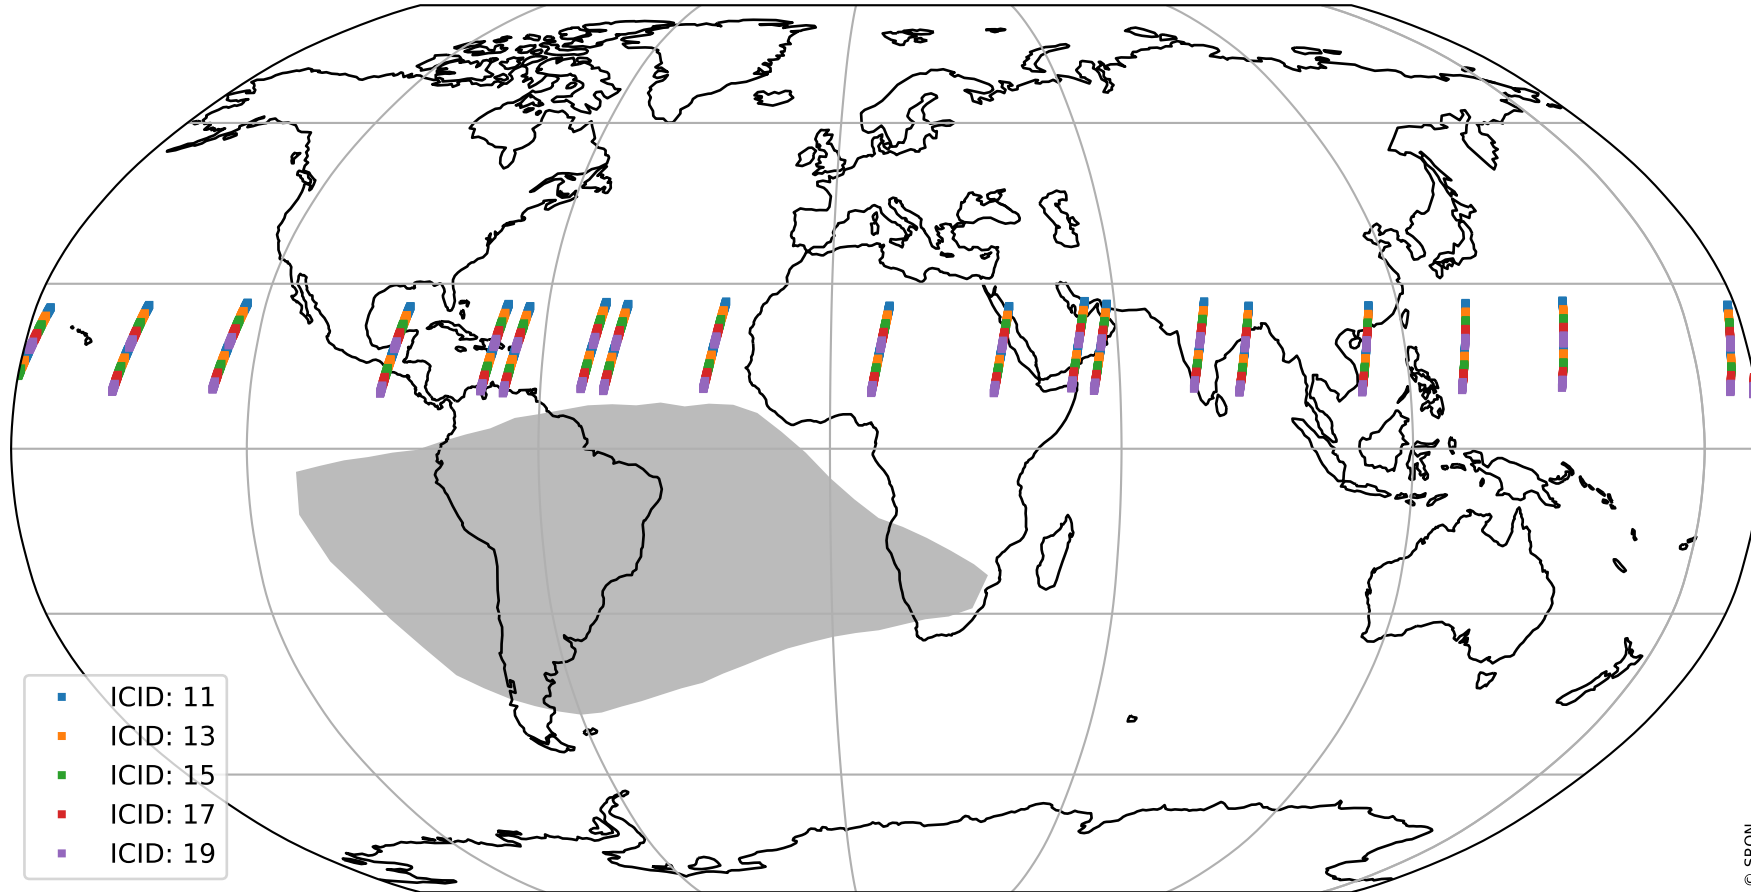

Tropomi SWIR offset (official)

orbits : 19 in [17422, 17467]
coverage : 2021-02-22 / 2021-02-25
median : 0.52595 V
spread : 0.035919 V
created : 2023-08-21T14:54:19

value detector map

Tropomi SWIR offset (official)

orbits : 19 in [17422, 17467]
coverage : 2021-02-22 / 2021-02-25
median : 28.113 μV
spread : 14.296 μV
created : 2023-08-21T14:54:20

Tropomi SWIR offset (official)

value compared with SWIR offset CKD

orbits : 19 in [17422, 17467]
coverage : 2021-02-22 / 2021-02-25
median : -0.060065 mV
spread : 0.39448 mV
created : 2023-08-21T14:54:20

Tropomi SWIR offset (official) ground-tracks of Sentinel-5P

orbits : 19 in [17422, 17467]
coverage : 2021-02-22 / 2021-02-25
created : 2023-08-21T14:54:21

Tropomi SWIR offset (official)

orbits : [2827, 17467]
coverage : 2018-04-30 / 2021-02-25
created : 2023-08-21T14:54:21

trend of detector median & temperatures