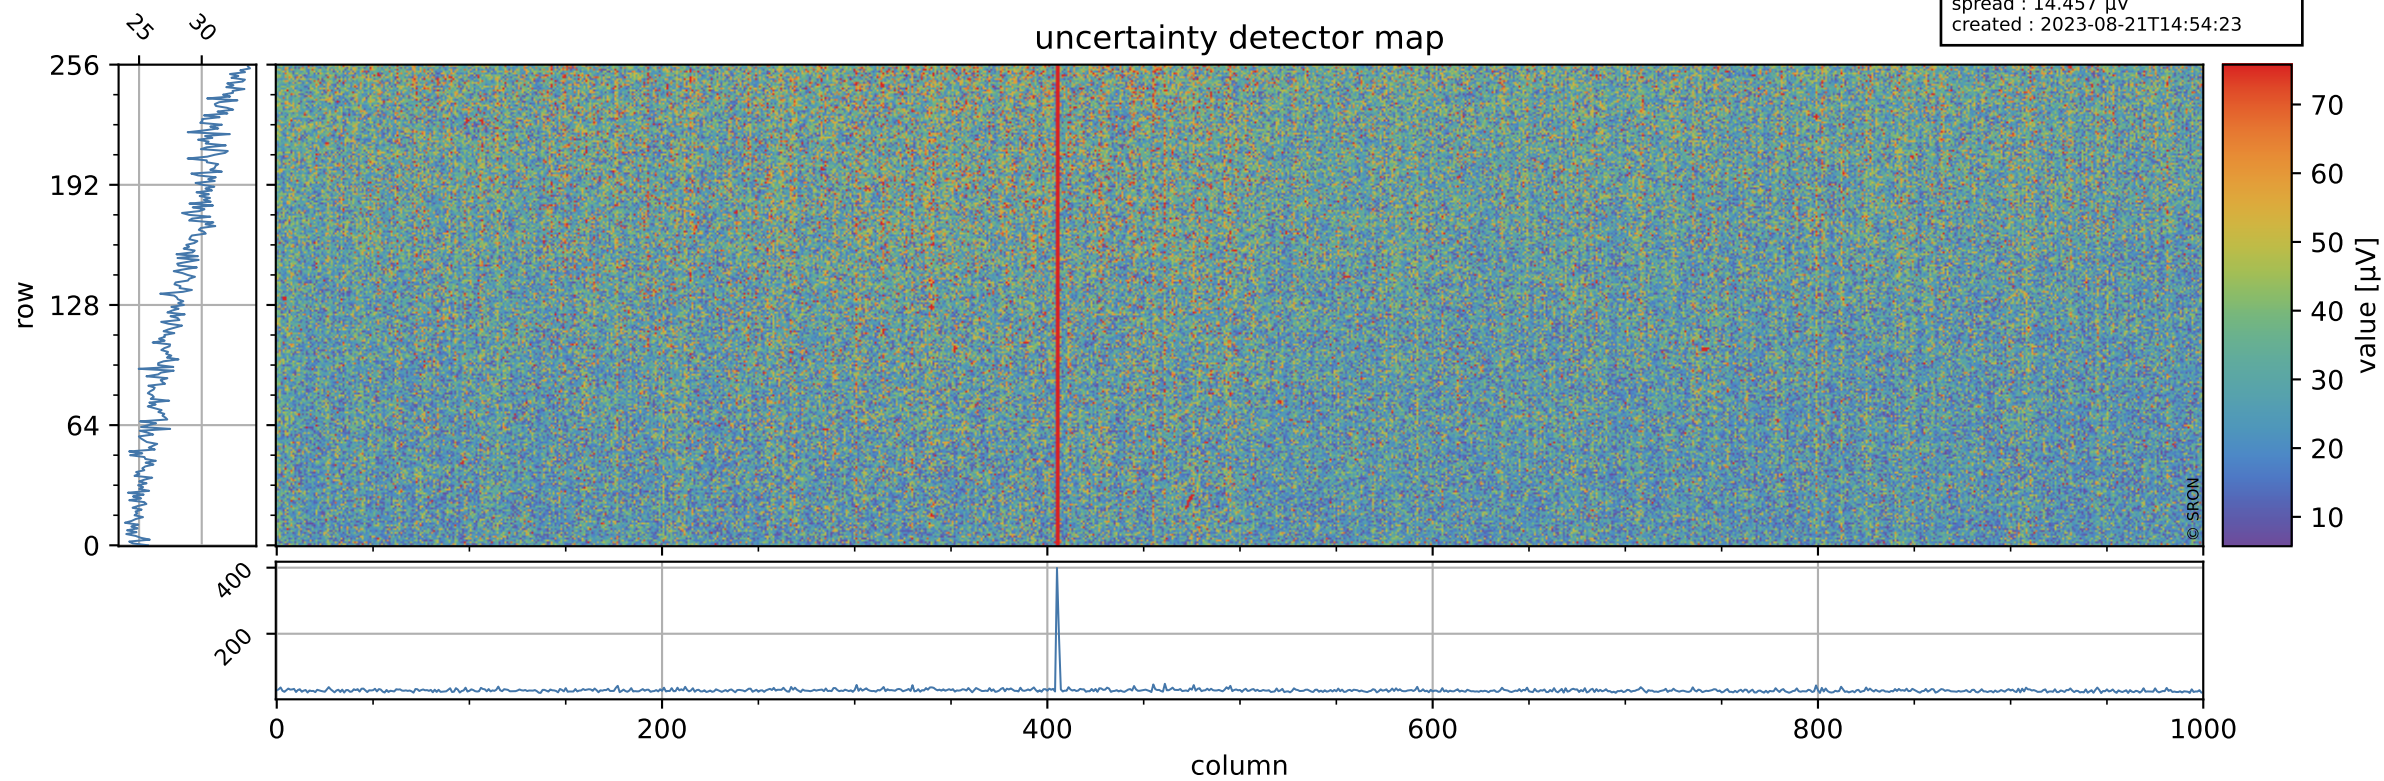

Tropomi SWIR offset (official)

orbits : 19 in [17437, 17482]
coverage : 2021-02-23 / 2021-02-26
median : 0.52594 V
spread : 0.03592 V
created : 2023-08-21T14:54:22

value detector map

Tropomi SWIR offset (official)

orbits : 19 in [17437, 17482]
coverage : 2021-02-23 / 2021-02-26
median : 28.495 μV
spread : 14.457 μV
created : 2023-08-21T14:54:23

Tropomi SWIR offset (official)

value compared with SWIR offset CKD

orbits : 19 in [17437, 17482]
coverage : 2021-02-23 / 2021-02-26
median : -0.066461 mV
spread : 0.39576 mV
created : 2023-08-21T14:54:23

Tropomi SWIR offset (official) ground-tracks of Sentinel-5P

orbits : 19 in [17437, 17482]
coverage : 2021-02-23 / 2021-02-26
created : 2023-08-21T14:54:24

Tropomi SWIR offset (official)

orbits : [2827, 17482]
coverage : 2018-04-30 / 2021-02-26
created : 2023-08-21T14:54:24

trend of detector median & temperatures