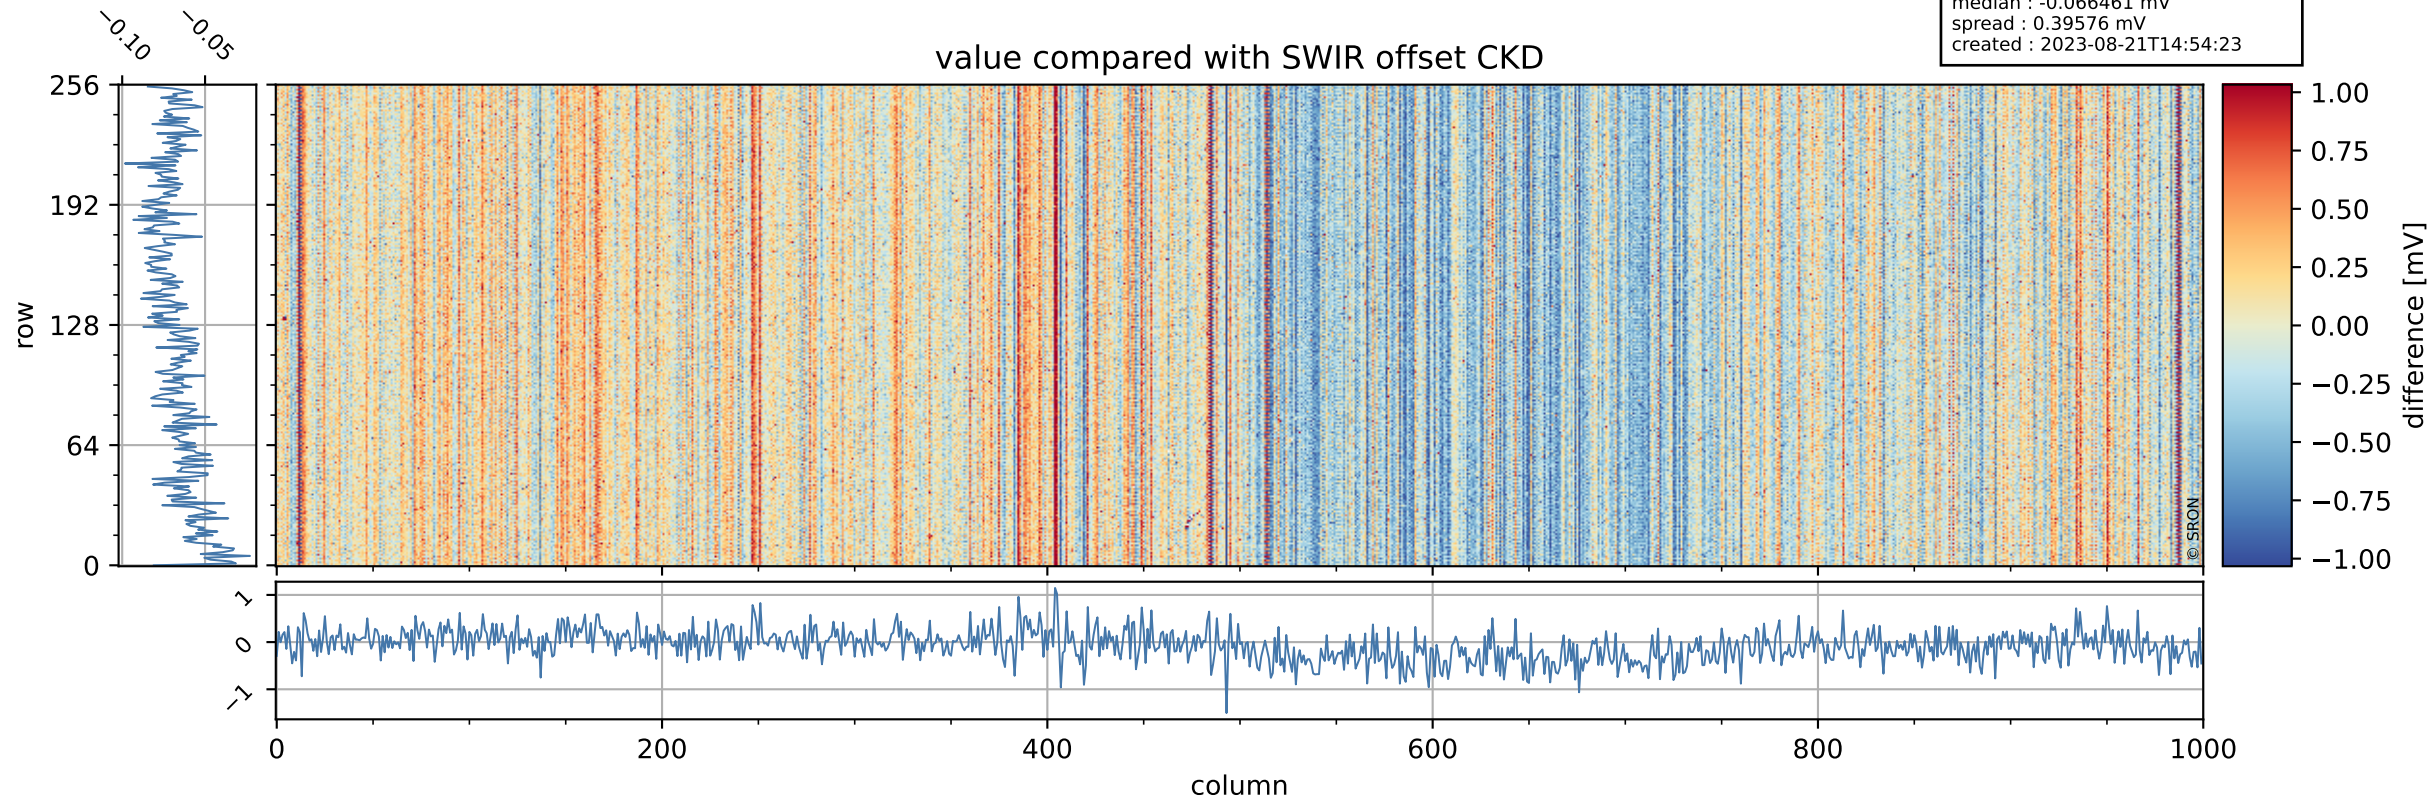

Tropomi SWIR offset (official)

orbits : 19 in [17437, 17482]
coverage : 2021-02-23 / 2021-02-26
median : 0.52594 V
spread : 0.03592 V
created : 2023-08-21T14:54:22

value detector map

Tropomi SWIR offset (official)

orbits : 19 in [17437, 17482]
coverage : 2021-02-23 / 2021-02-26
median : 28.495 μV
spread : 14.457 μV
created : 2023-08-21T14:54:23

Tropomi SWIR offset (official)

value compared with SWIR offset CKD

orbits : 19 in [17437, 17482]
coverage : 2021-02-23 / 2021-02-26
median : -0.066461 mV
spread : 0.39576 mV
created : 2023-08-21T14:54:23

Tropomi SWIR offset (official) ground-tracks of Sentinel-5P

orbits : 19 in [17437, 17482]
coverage : 2021-02-23 / 2021-02-26
created : 2023-08-21T14:54:24

Tropomi SWIR offset (official)

orbits : [2827, 17482]
coverage : 2018-04-30 / 2021-02-26
created : 2023-08-21T14:54:24

trend of detector median & temperatures