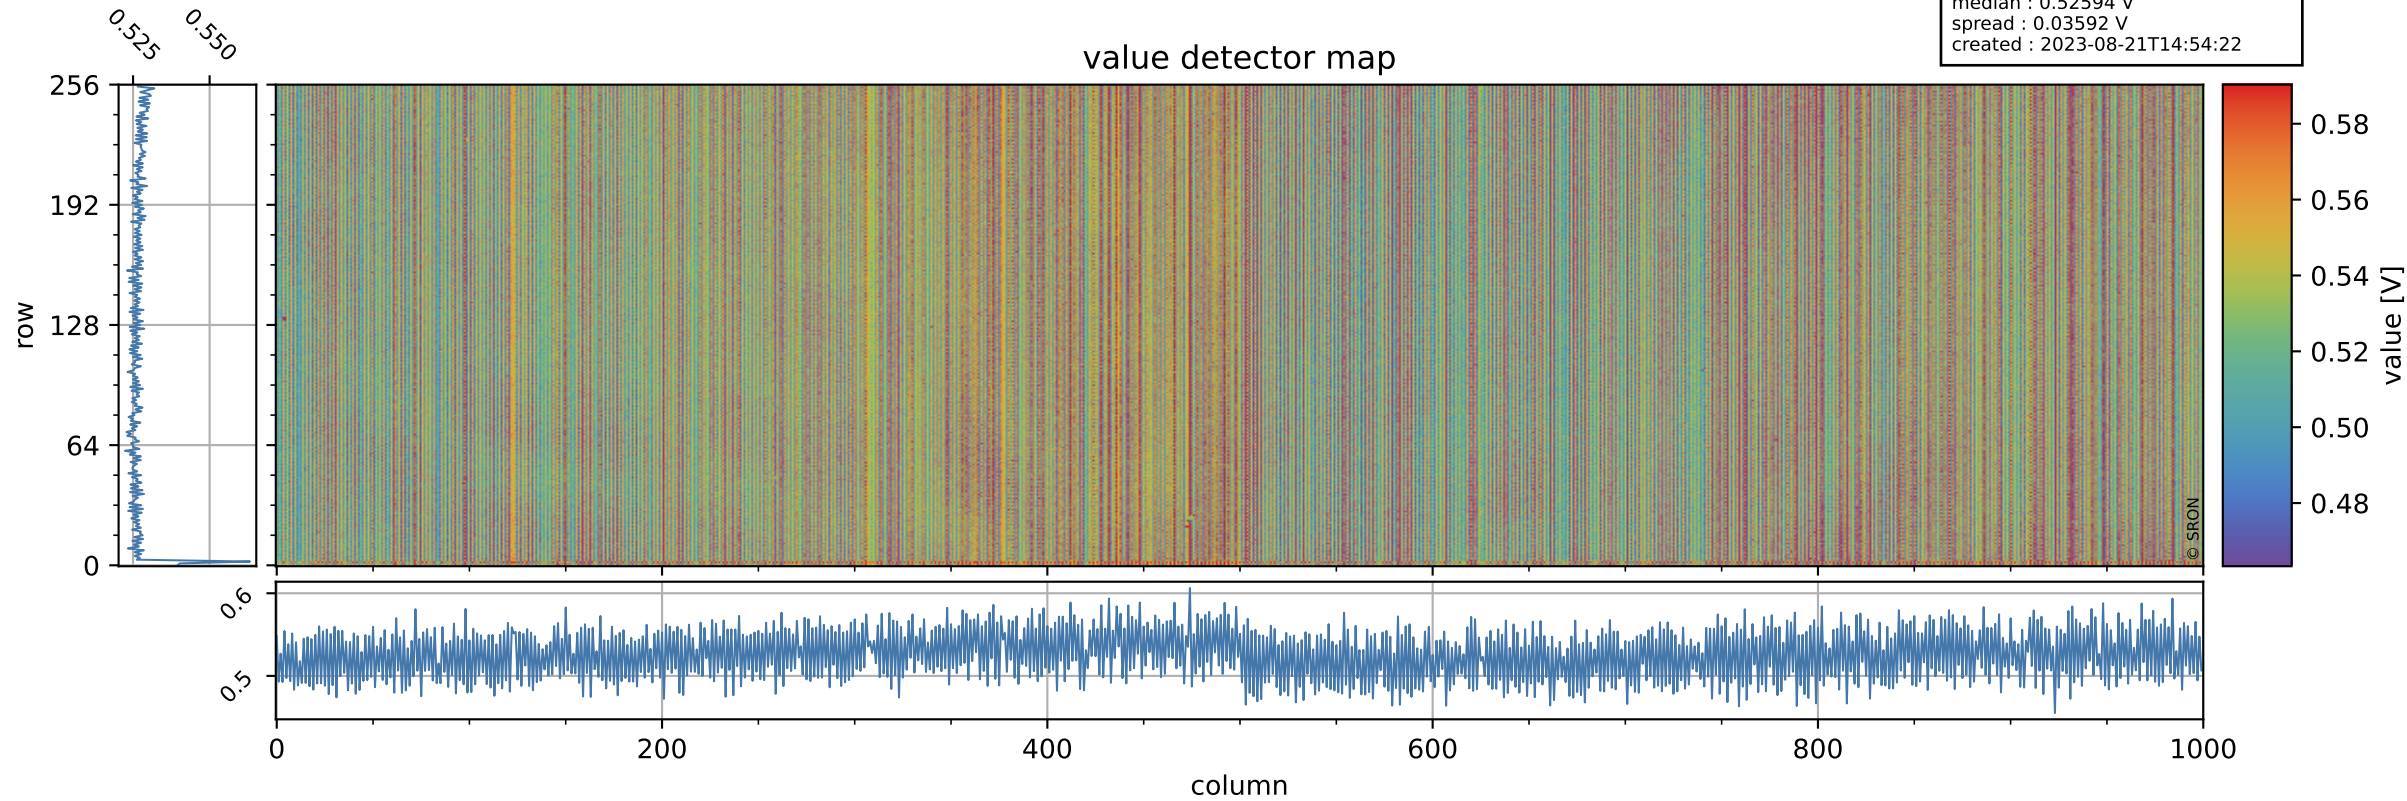

Tropomi SWIR offset (official)

orbits : 19 in [17437, 17482]
coverage : 2021-02-23 / 2021-02-26
median : 0.52594 V
spread : 0.03592 V
created : 2023-08-21T14:54:22

value detector map

Tropomi SWIR offset (official)

orbits : 19 in [17437, 17482]
coverage : 2021-02-23 / 2021-02-26
median : 28.495 μV
spread : 14.457 μV
created : 2023-08-21T14:54:23

Tropomi SWIR offset (official)

value compared with SWIR offset CKD

orbits : 19 in [17437, 17482]
coverage : 2021-02-23 / 2021-02-26
median : -0.066461 mV
spread : 0.39576 mV
created : 2023-08-21T14:54:23

Tropomi SWIR offset (official) ground-tracks of Sentinel-5P

orbits : 19 in [17437, 17482]
coverage : 2021-02-23 / 2021-02-26
created : 2023-08-21T14:54:24

Tropomi SWIR offset (official)

orbits : [2827, 17482]
coverage : 2018-04-30 / 2021-02-26
created : 2023-08-21T14:54:24

trend of detector median & temperatures