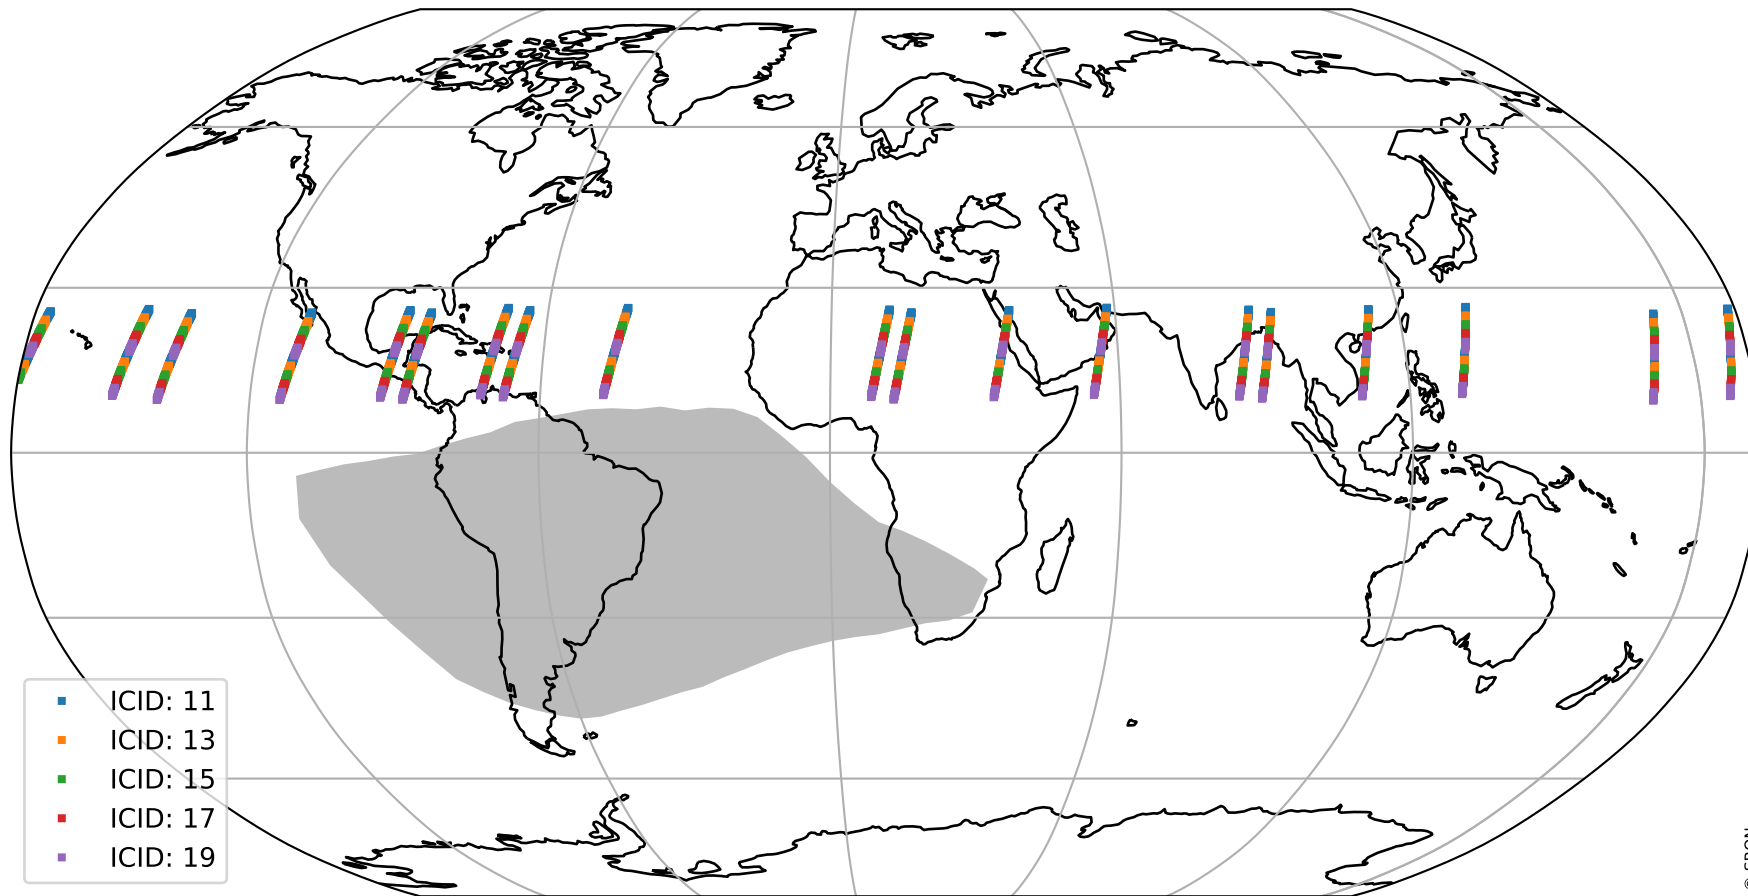

Tropomi SWIR offset (official)

orbits : 19 in [17437, 17482]
coverage : 2021-02-23 / 2021-02-26
median : 0.52594 V
spread : 0.03592 V
created : 2023-08-21T14:54:22

value detector map

Tropomi SWIR offset (official)

orbits : 19 in [17437, 17482]
coverage : 2021-02-23 / 2021-02-26
median : 28.495 μV
spread : 14.457 μV
created : 2023-08-21T14:54:23

Tropomi SWIR offset (official)

value compared with SWIR offset CKD

orbits : 19 in [17437, 17482]
coverage : 2021-02-23 / 2021-02-26
median : -0.066461 mV
spread : 0.39576 mV
created : 2023-08-21T14:54:23

Tropomi SWIR offset (official) ground-tracks of Sentinel-5P

orbits : 19 in [17437, 17482]
coverage : 2021-02-23 / 2021-02-26
created : 2023-08-21T14:54:24

Tropomi SWIR offset (official)

orbits : [2827, 17482]
coverage : 2018-04-30 / 2021-02-26
created : 2023-08-21T14:54:24

trend of detector median & temperatures