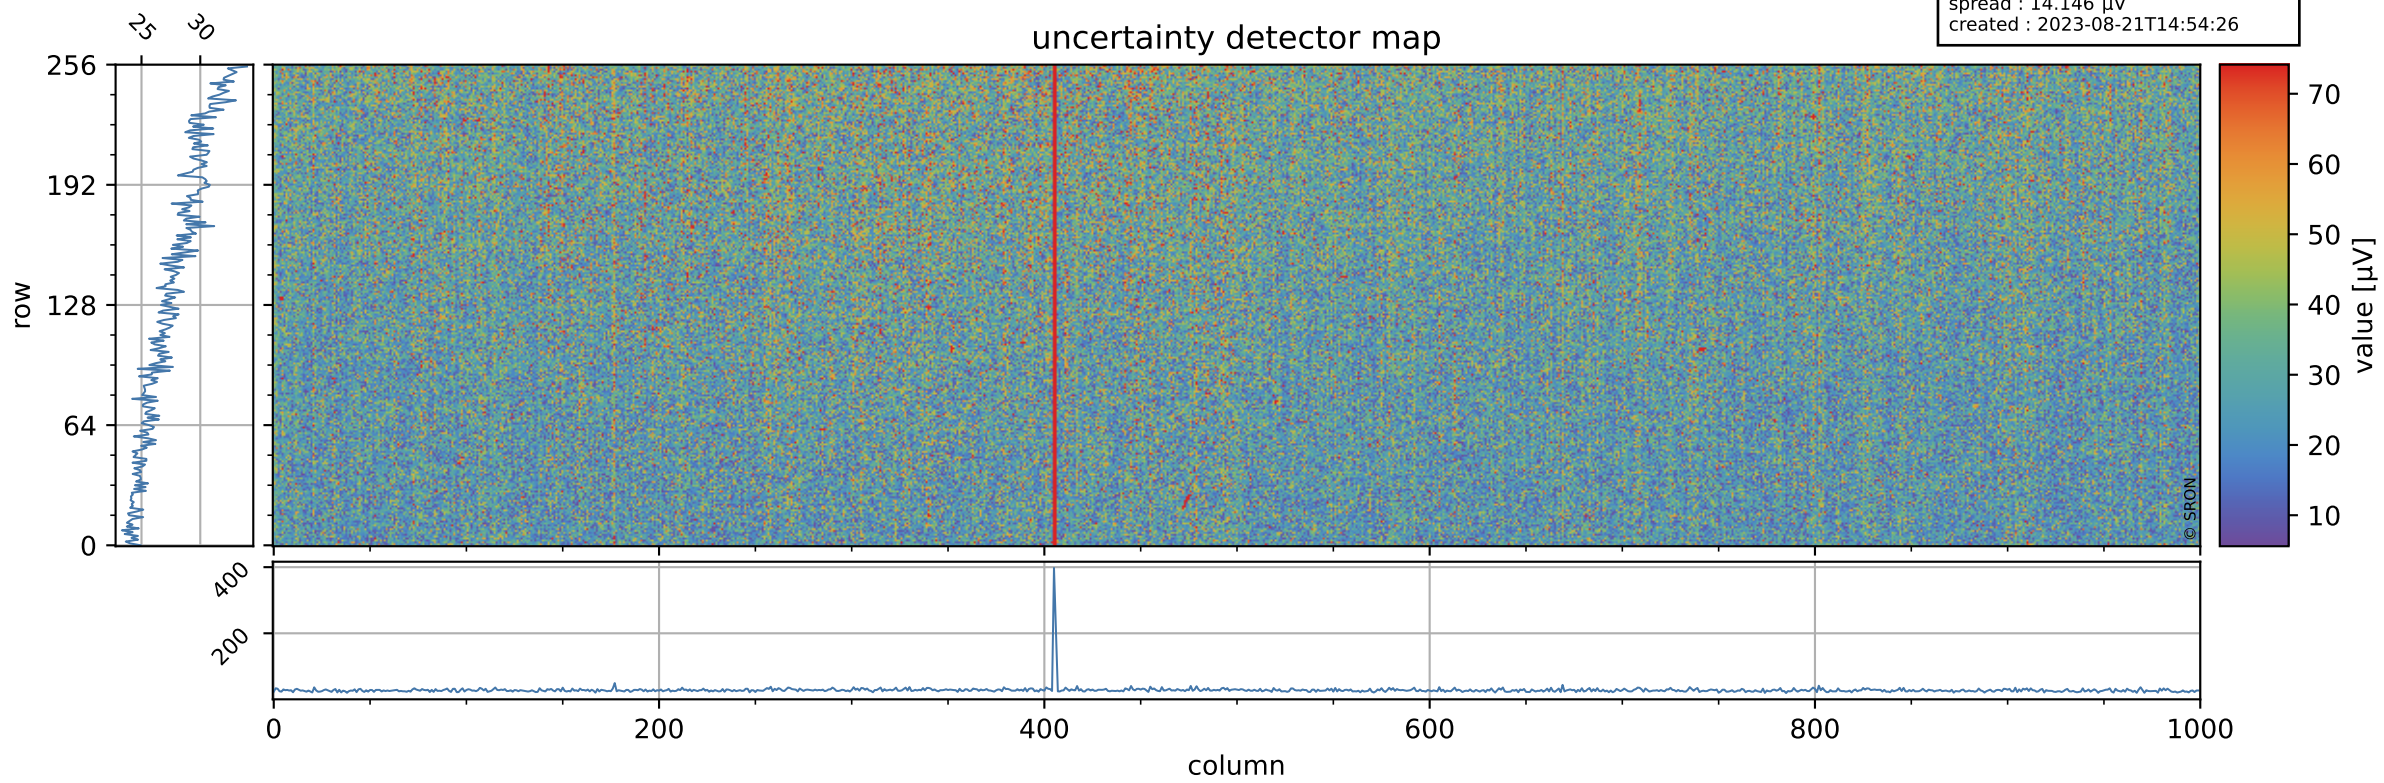

Tropomi SWIR offset (official)

orbits : 20 in [17452, 17497]
coverage : 2021-02-24 / 2021-02-27
median : 0.52594 V
spread : 0.035922 V
created : 2023-08-21T14:54:26

value detector map

Tropomi SWIR offset (official)

orbits : 20 in [17452, 17497]
coverage : 2021-02-24 / 2021-02-27
median : 27.859 μV
spread : 14.146 μV
created : 2023-08-21T14:54:26

Tropomi SWIR offset (official)

value compared with SWIR offset CKD

orbits : 20 in [17452, 17497]
coverage : 2021-02-24 / 2021-02-27
median : -0.07248 mV
spread : 0.39944 mV
created : 2023-08-21T14:54:26

Tropomi SWIR offset (official) ground-tracks of Sentinel-5P

orbits : 20 in [17452, 17497]
coverage : 2021-02-24 / 2021-02-27
created : 2023-08-21T14:54:27

Tropomi SWIR offset (official)

orbits : [2827, 17497]
coverage : 2018-04-30 / 2021-02-27
created : 2023-08-21T14:54:27

trend of detector median & temperatures