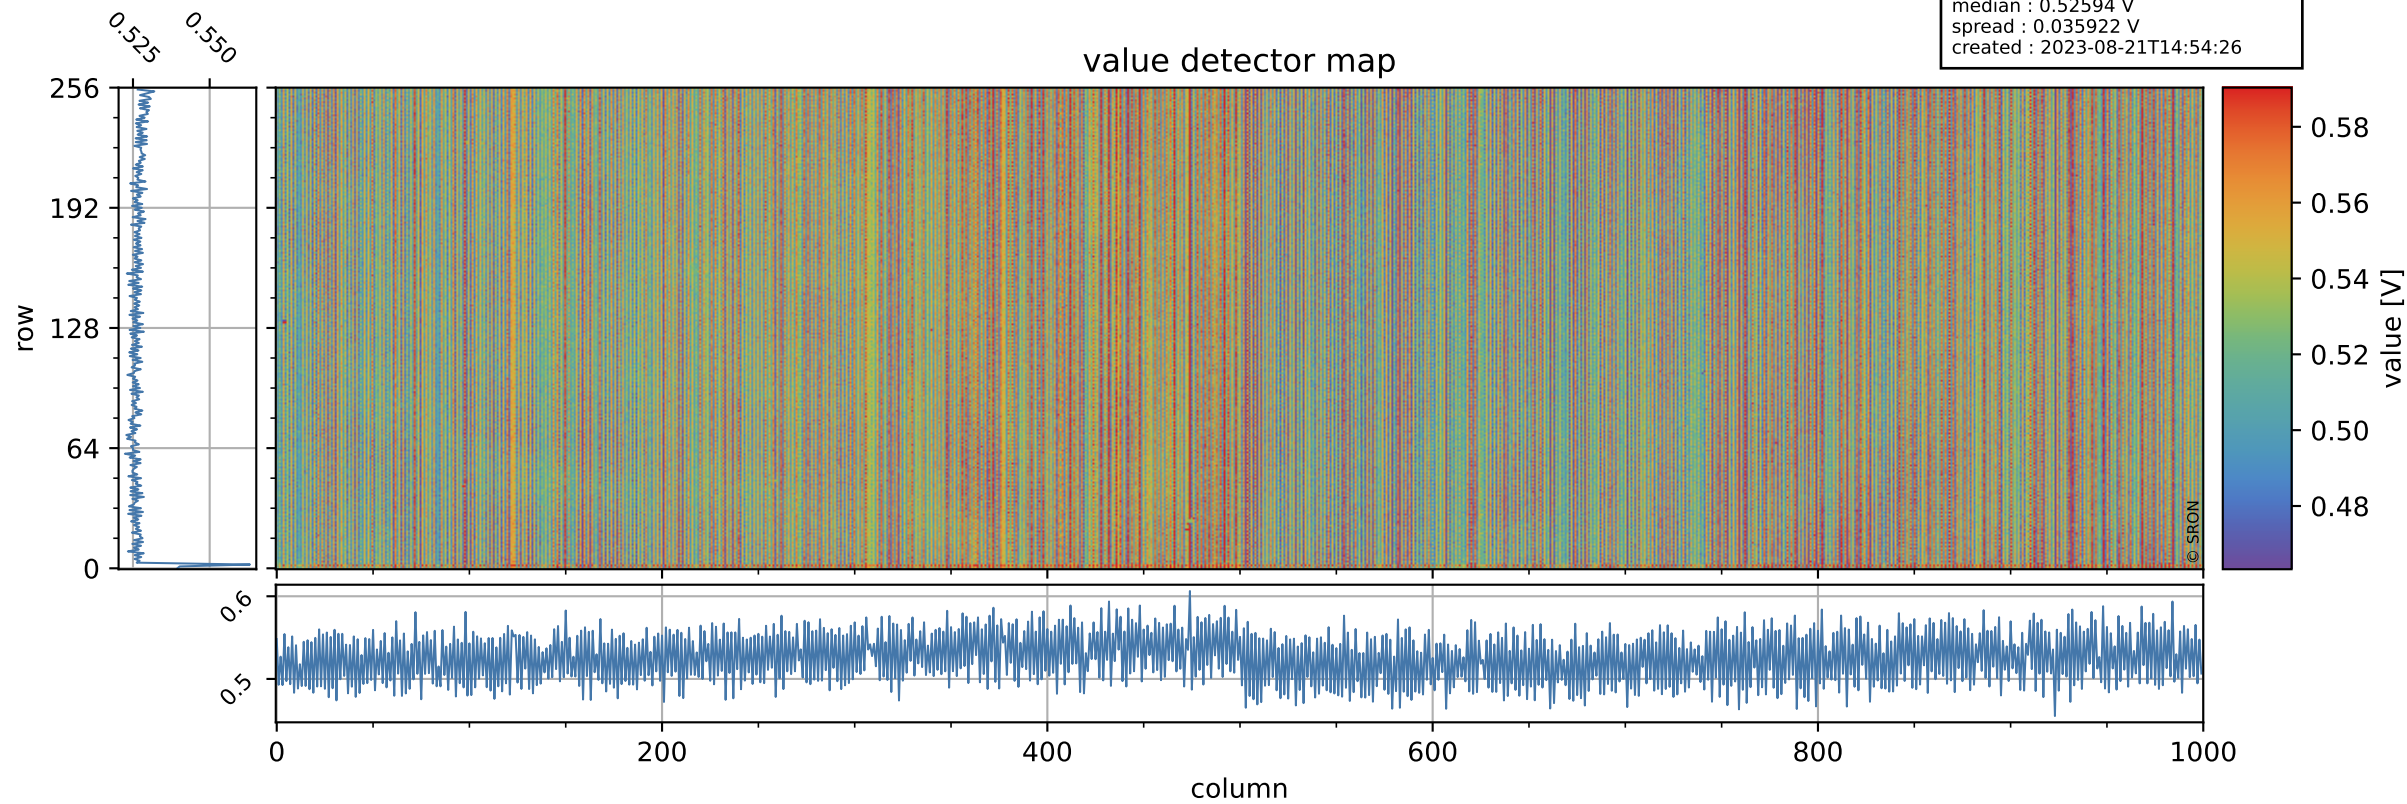

Tropomi SWIR offset (official)

orbits : 20 in [17452, 17497]
coverage : 2021-02-24 / 2021-02-27
median : 0.52594 V
spread : 0.035922 V
created : 2023-08-21T14:54:26

value detector map

Tropomi SWIR offset (official)

orbits : 20 in [17452, 17497]
coverage : 2021-02-24 / 2021-02-27
median : 27.859 μV
spread : 14.146 μV
created : 2023-08-21T14:54:26

Tropomi SWIR offset (official)

value compared with SWIR offset CKD

orbits : 20 in [17452, 17497]
coverage : 2021-02-24 / 2021-02-27
median : -0.07248 mV
spread : 0.39944 mV
created : 2023-08-21T14:54:26

Tropomi SWIR offset (official) ground-tracks of Sentinel-5P

orbits : 20 in [17452, 17497]
coverage : 2021-02-24 / 2021-02-27
created : 2023-08-21T14:54:27

Tropomi SWIR offset (official)

orbits : [2827, 17497]
coverage : 2018-04-30 / 2021-02-27
created : 2023-08-21T14:54:27

trend of detector median & temperatures