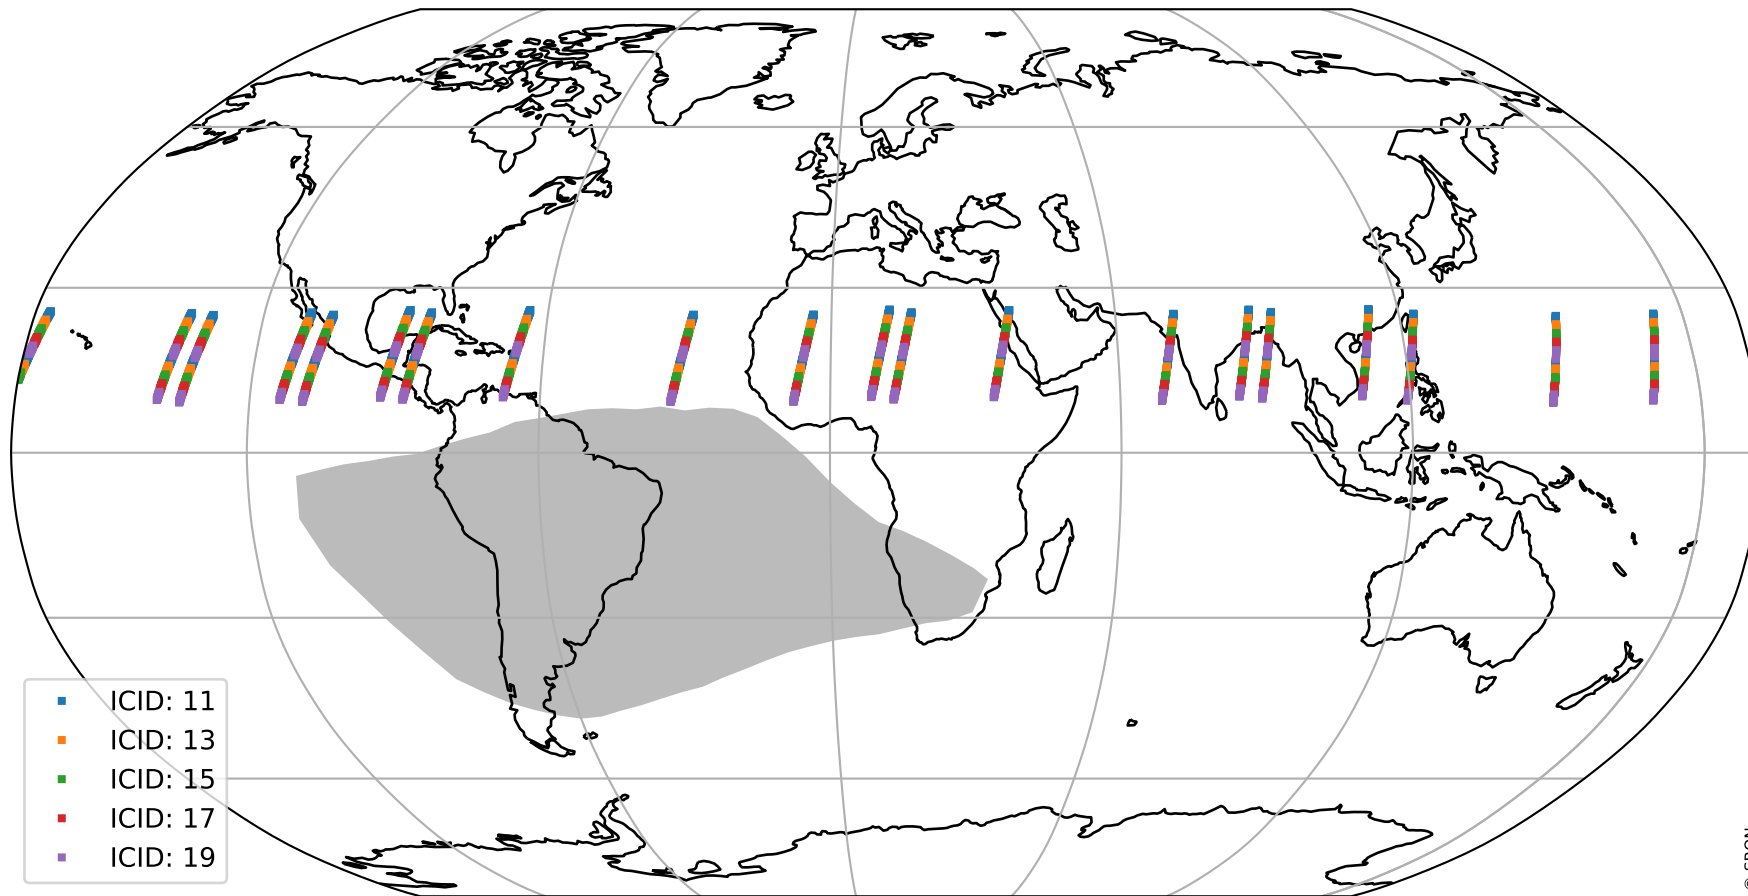

Tropomi SWIR offset (official)

orbits : 20 in [17452, 17497]
coverage : 2021-02-24 / 2021-02-27
median : 0.52594 V
spread : 0.035922 V
created : 2023-08-21T14:54:26

value detector map

Tropomi SWIR offset (official)

orbits : 20 in [17452, 17497]
coverage : 2021-02-24 / 2021-02-27
median : 27.859 μV
spread : 14.146 μV
created : 2023-08-21T14:54:26

Tropomi SWIR offset (official)

value compared with SWIR offset CKD

orbits : 20 in [17452, 17497]
coverage : 2021-02-24 / 2021-02-27
median : -0.07248 mV
spread : 0.39944 mV
created : 2023-08-21T14:54:26

Tropomi SWIR offset (official) ground-tracks of Sentinel-5P

orbits : 20 in [17452, 17497]
coverage : 2021-02-24 / 2021-02-27
created : 2023-08-21T14:54:27

Tropomi SWIR offset (official)

orbits : [2827, 17497]
coverage : 2018-04-30 / 2021-02-27
created : 2023-08-21T14:54:27

trend of detector median & temperatures