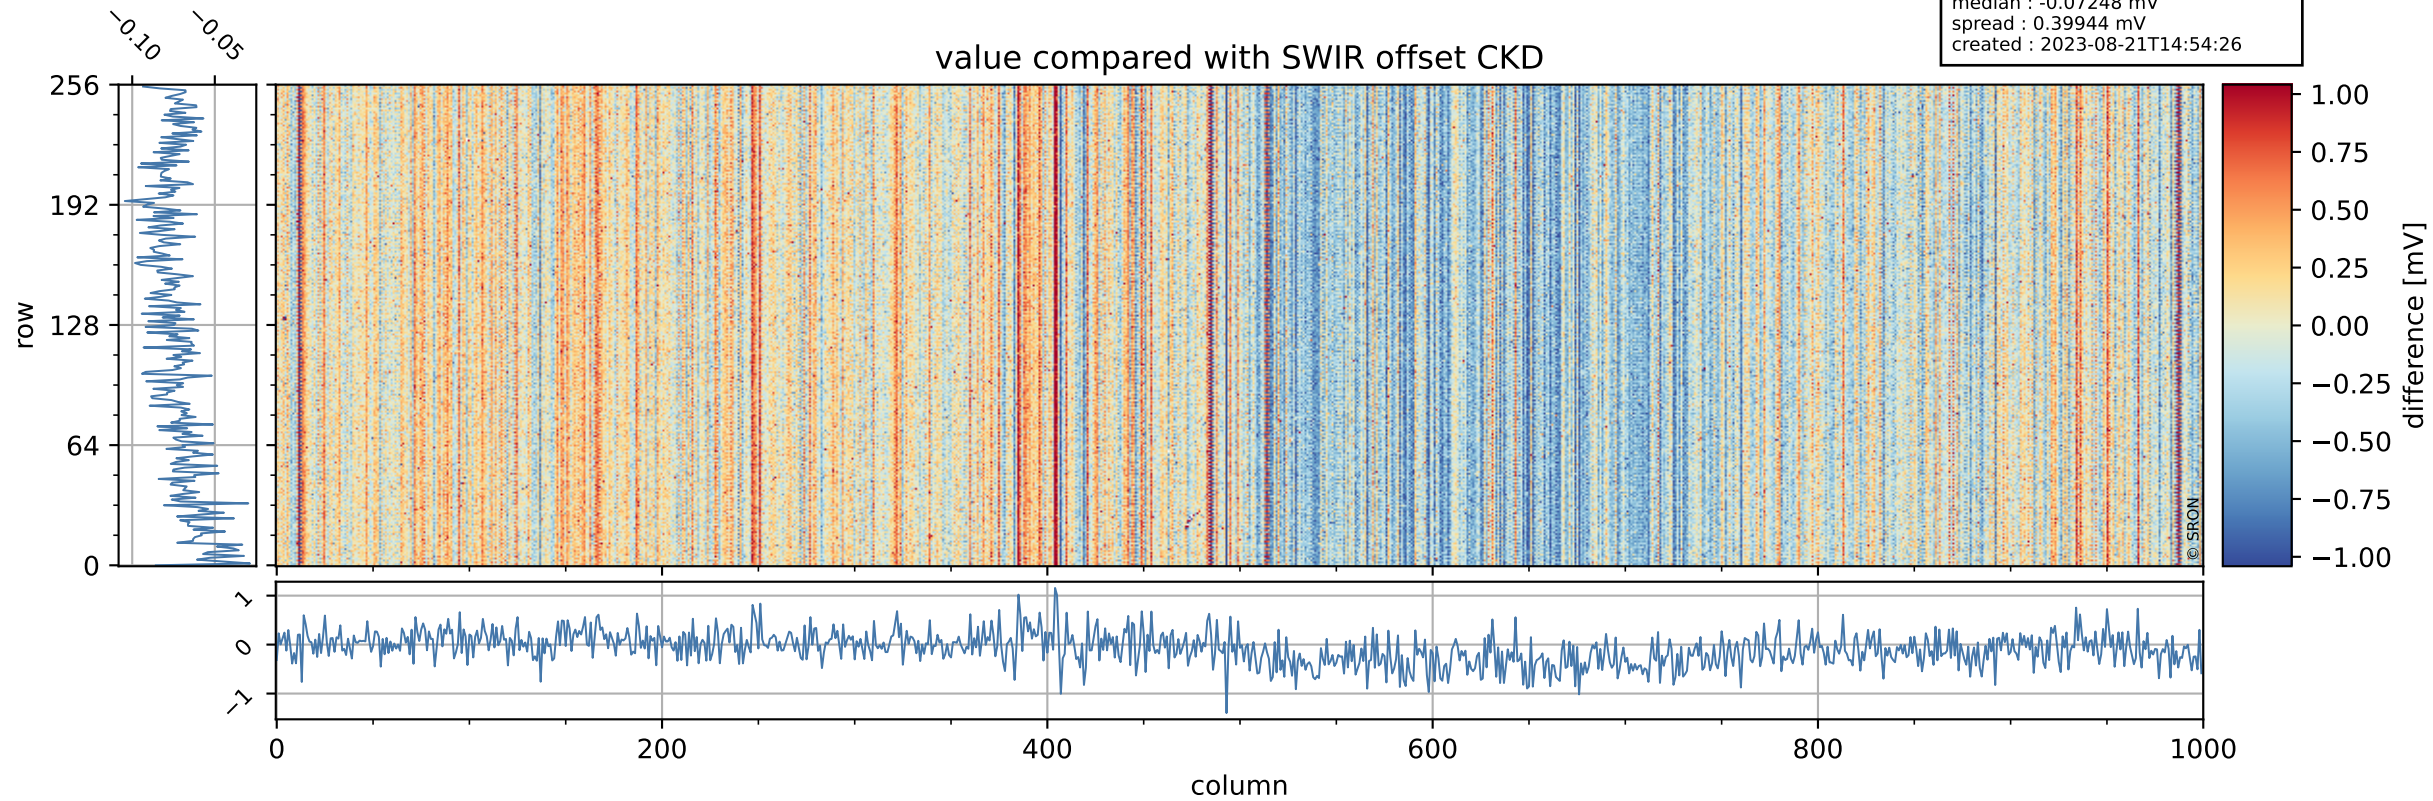

Tropomi SWIR offset (official)

orbits : 20 in [17452, 17497]
coverage : 2021-02-24 / 2021-02-27
median : 0.52594 V
spread : 0.035922 V
created : 2023-08-21T14:54:26

value detector map

Tropomi SWIR offset (official)

orbits : 20 in [17452, 17497]
coverage : 2021-02-24 / 2021-02-27
median : 27.859 μV
spread : 14.146 μV
created : 2023-08-21T14:54:26

Tropomi SWIR offset (official)

value compared with SWIR offset CKD

orbits : 20 in [17452, 17497]
coverage : 2021-02-24 / 2021-02-27
median : -0.07248 mV
spread : 0.39944 mV
created : 2023-08-21T14:54:26

Tropomi SWIR offset (official) ground-tracks of Sentinel-5P

orbits : 20 in [17452, 17497]
coverage : 2021-02-24 / 2021-02-27
created : 2023-08-21T14:54:27

Tropomi SWIR offset (official)

orbits : [2827, 17497]
coverage : 2018-04-30 / 2021-02-27
created : 2023-08-21T14:54:27

trend of detector median & temperatures