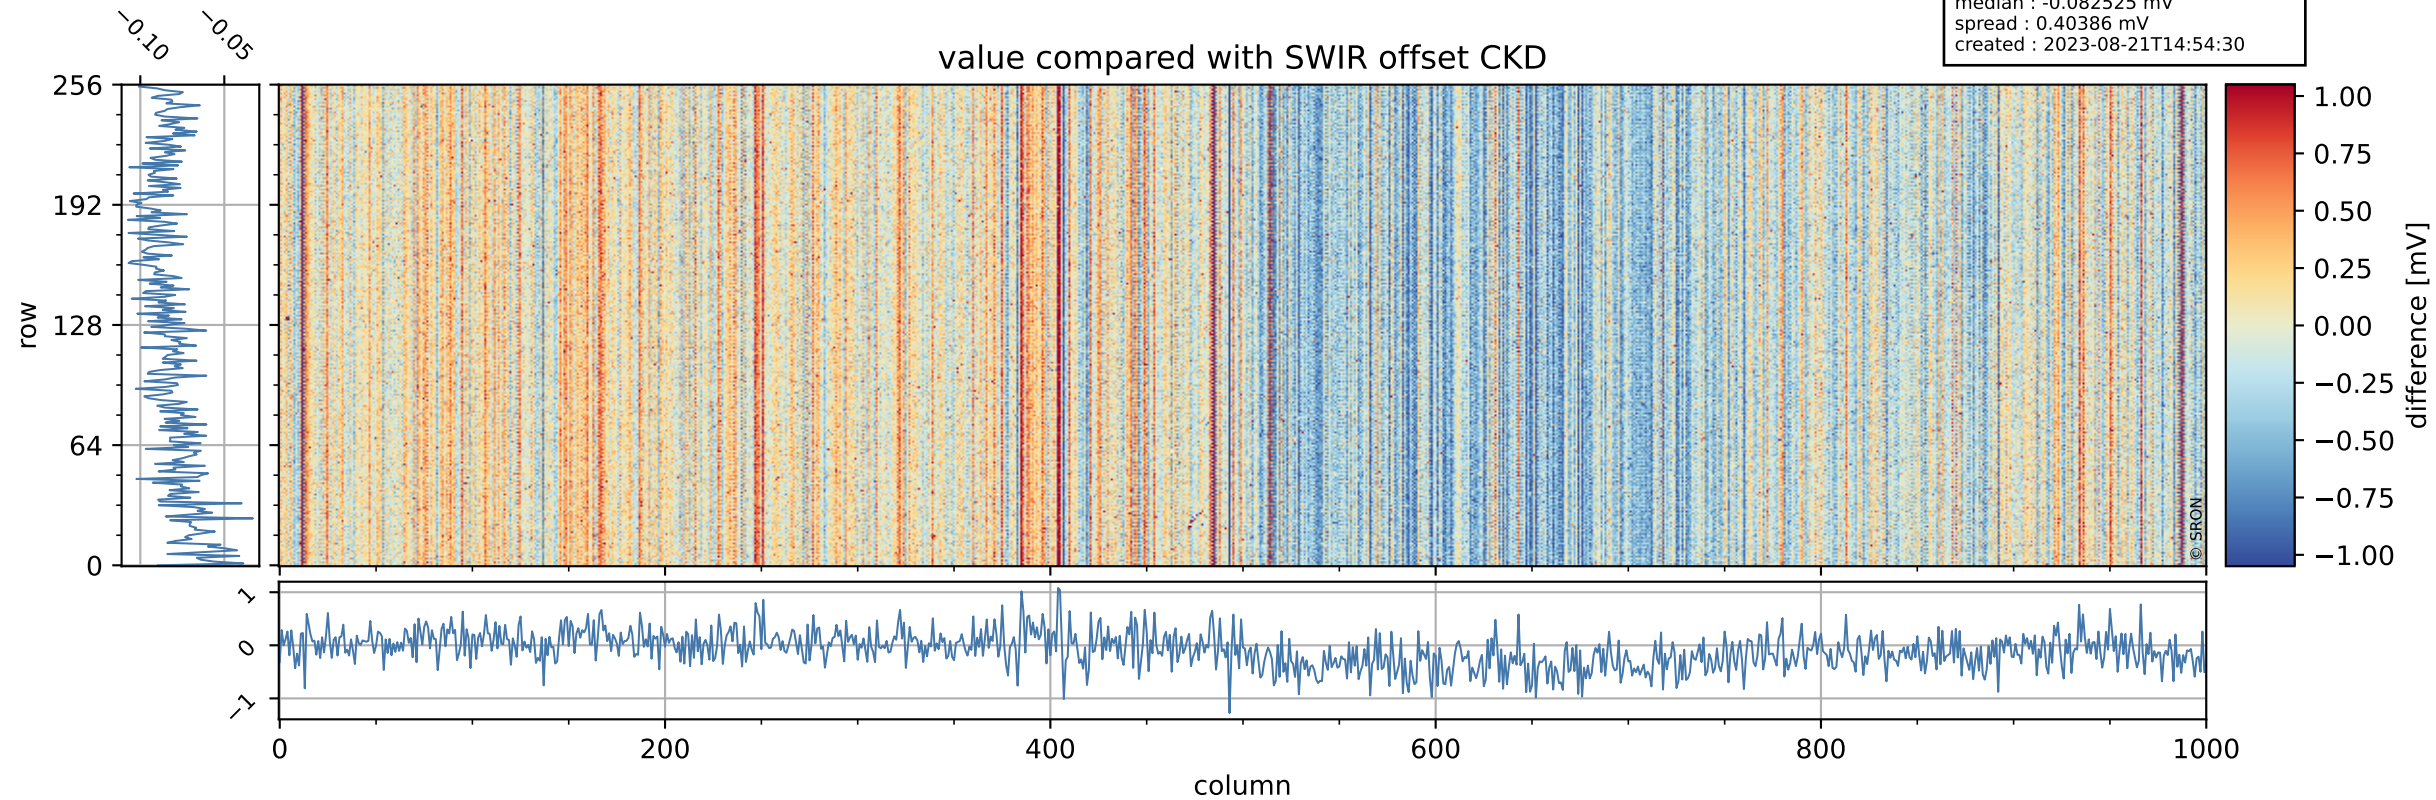

Tropomi SWIR offset (official)

orbits : 19 in [17467, 17512]
coverage : 2021-02-25 / 2021-02-28
median : 0.52593 V
spread : 0.035921 V
created : 2023-08-21T14:54:29

value detector map

Tropomi SWIR offset (official)

orbits : 19 in [17467, 17512]
coverage : 2021-02-25 / 2021-02-28
median : 28.772 μV
spread : 14.545 μV
created : 2023-08-21T14:54:29

Tropomi SWIR offset (official)

value compared with SWIR offset CKD

orbits : 19 in [17467, 17512]
coverage : 2021-02-25 / 2021-02-28
median : -0.082525 mV
spread : 0.40386 mV
created : 2023-08-21T14:54:30

Tropomi SWIR offset (official) ground-tracks of Sentinel-5P

orbits : 19 in [17467, 17512]
coverage : 2021-02-25 / 2021-02-28
created : 2023-08-21T14:54:30

Tropomi SWIR offset (official)

orbits : [2827, 17512]
coverage : 2018-04-30 / 2021-02-28
created : 2023-08-21T14:54:31

trend of detector median & temperatures