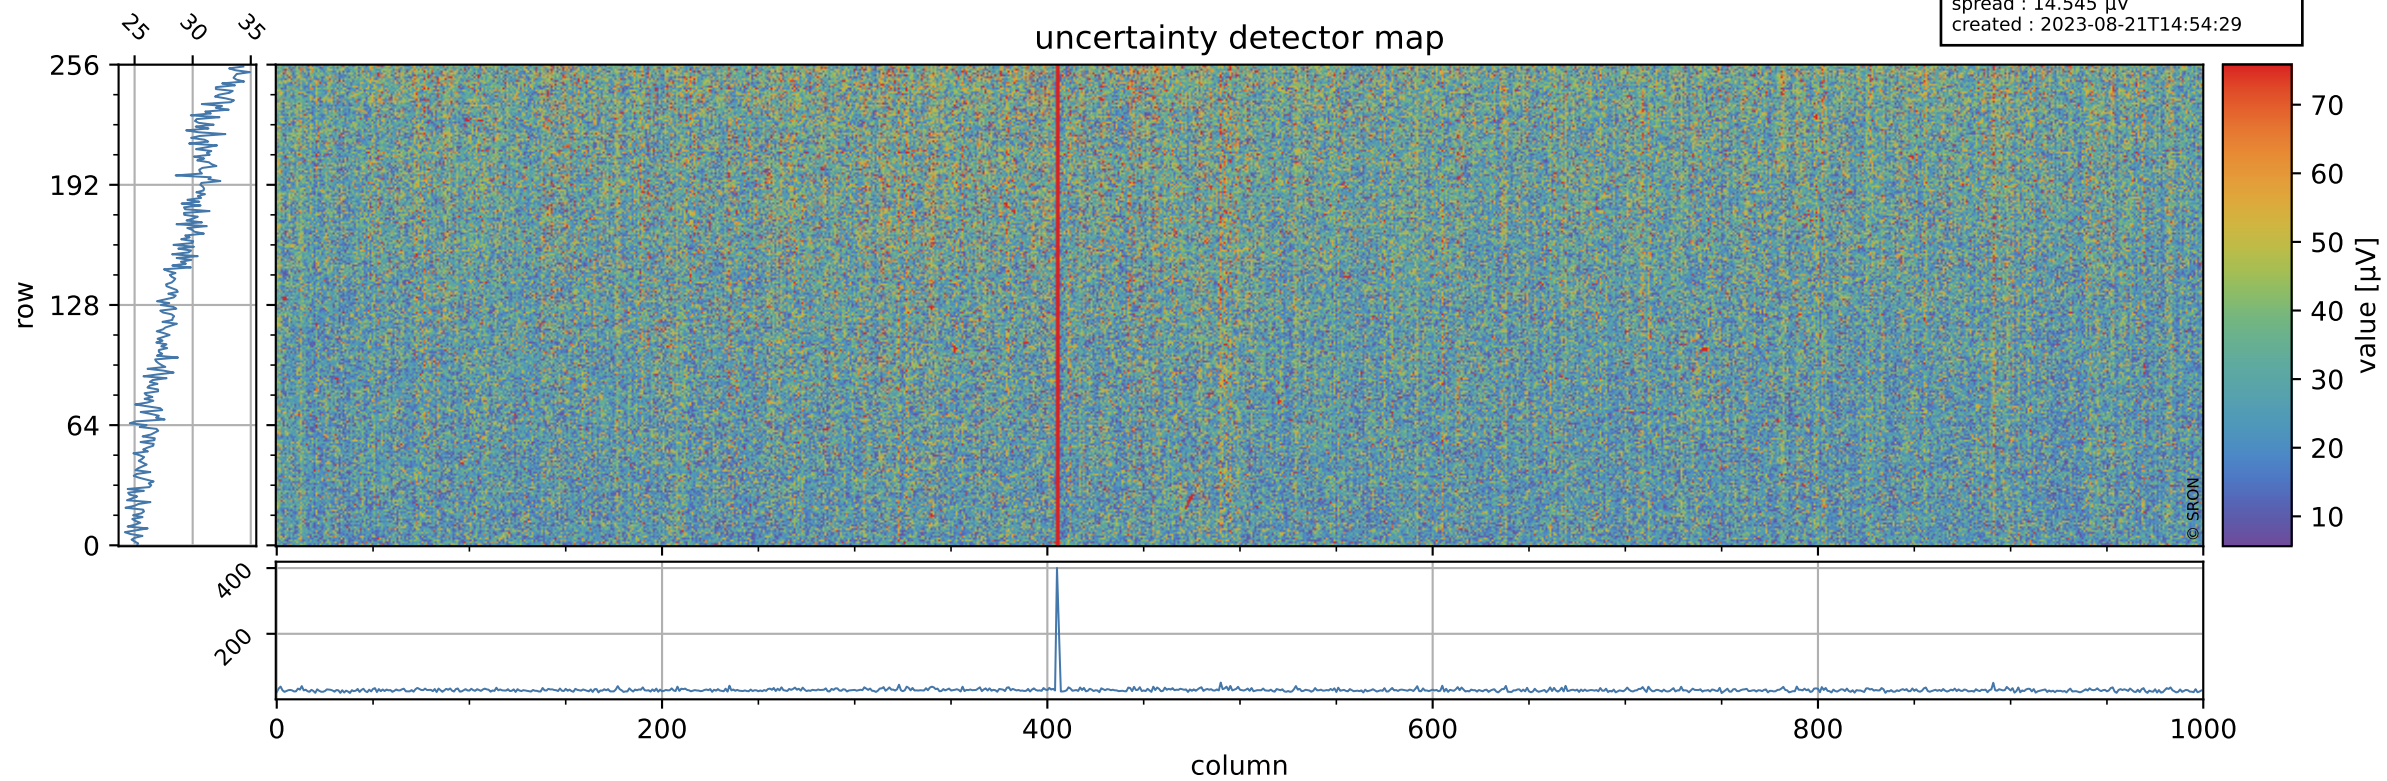

Tropomi SWIR offset (official)

orbits : 19 in [17467, 17512]
coverage : 2021-02-25 / 2021-02-28
median : 0.52593 V
spread : 0.035921 V
created : 2023-08-21T14:54:29

value detector map

Tropomi SWIR offset (official)

orbits : 19 in [17467, 17512]
coverage : 2021-02-25 / 2021-02-28
median : 28.772 μV
spread : 14.545 μV
created : 2023-08-21T14:54:29

Tropomi SWIR offset (official)

value compared with SWIR offset CKD

orbits : 19 in [17467, 17512]
coverage : 2021-02-25 / 2021-02-28
median : -0.082525 mV
spread : 0.40386 mV
created : 2023-08-21T14:54:30

Tropomi SWIR offset (official) ground-tracks of Sentinel-5P

orbits : 19 in [17467, 17512]
coverage : 2021-02-25 / 2021-02-28
created : 2023-08-21T14:54:30

Tropomi SWIR offset (official)

orbits : [2827, 17512]
coverage : 2018-04-30 / 2021-02-28
created : 2023-08-21T14:54:31

trend of detector median & temperatures