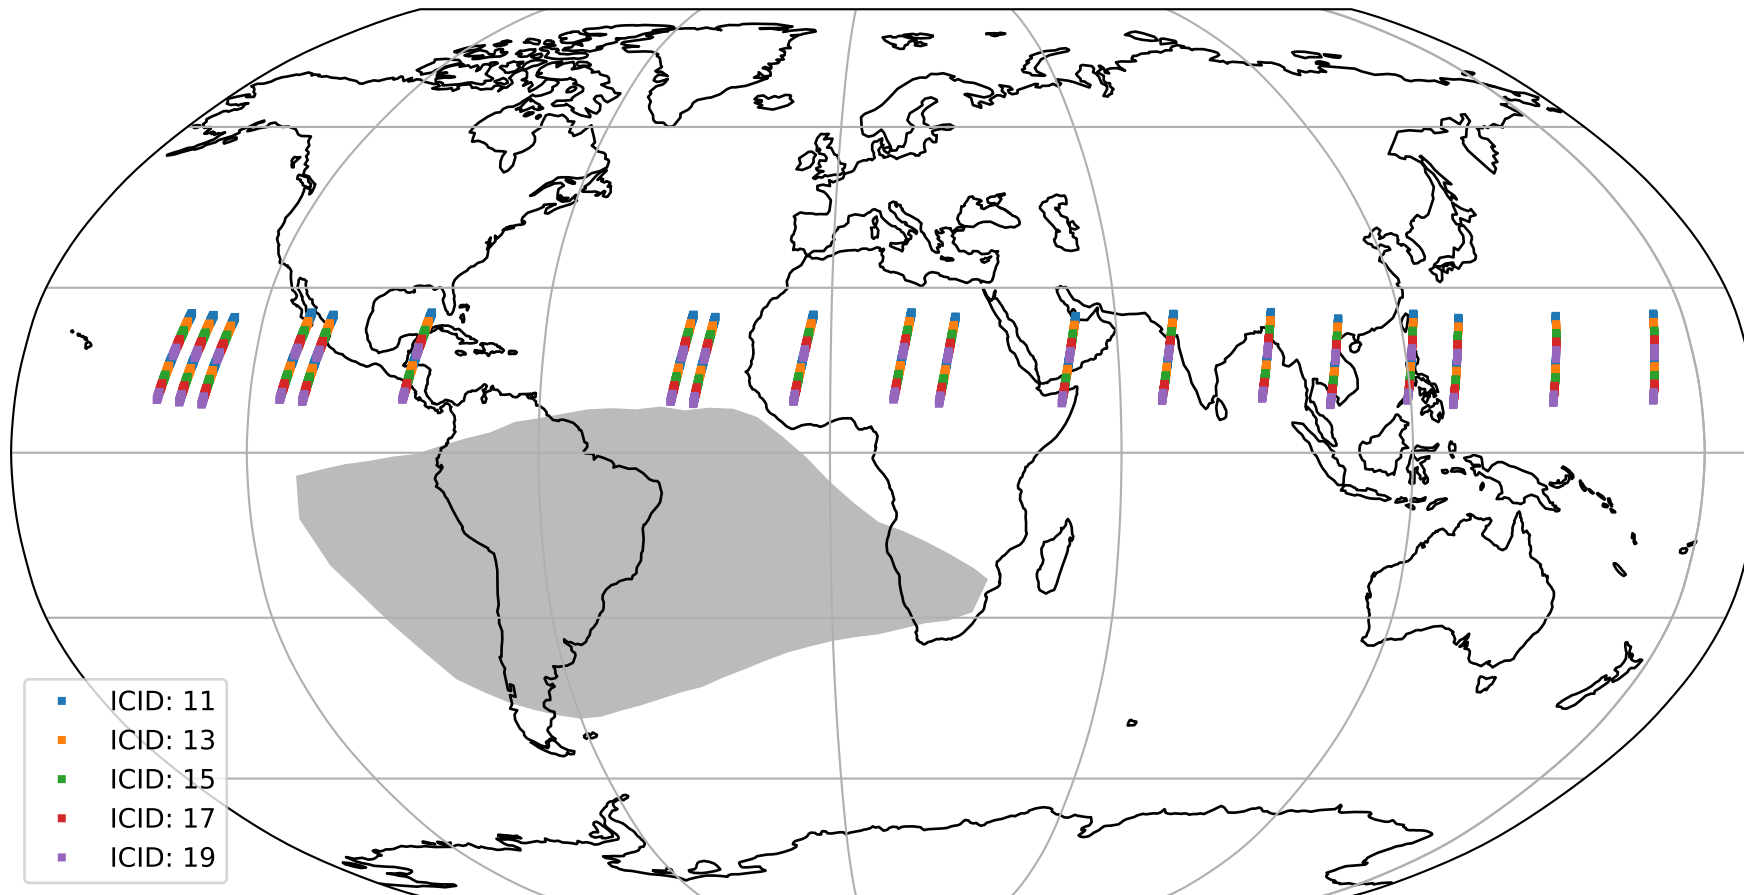

Tropomi SWIR offset (official)

orbits : 19 in [17467, 17512]
coverage : 2021-02-25 / 2021-02-28
median : 0.52593 V
spread : 0.035921 V
created : 2023-08-21T14:54:29

value detector map

Tropomi SWIR offset (official)

orbits : 19 in [17467, 17512]
coverage : 2021-02-25 / 2021-02-28
median : 28.772 μV
spread : 14.545 μV
created : 2023-08-21T14:54:29

Tropomi SWIR offset (official)

value compared with SWIR offset CKD

orbits : 19 in [17467, 17512]
coverage : 2021-02-25 / 2021-02-28
median : -0.082525 mV
spread : 0.40386 mV
created : 2023-08-21T14:54:30

Tropomi SWIR offset (official) ground-tracks of Sentinel-5P

orbits : 19 in [17467, 17512]
coverage : 2021-02-25 / 2021-02-28
created : 2023-08-21T14:54:30

Tropomi SWIR offset (official)

orbits : [2827, 17512]
coverage : 2018-04-30 / 2021-02-28
created : 2023-08-21T14:54:31

trend of detector median & temperatures