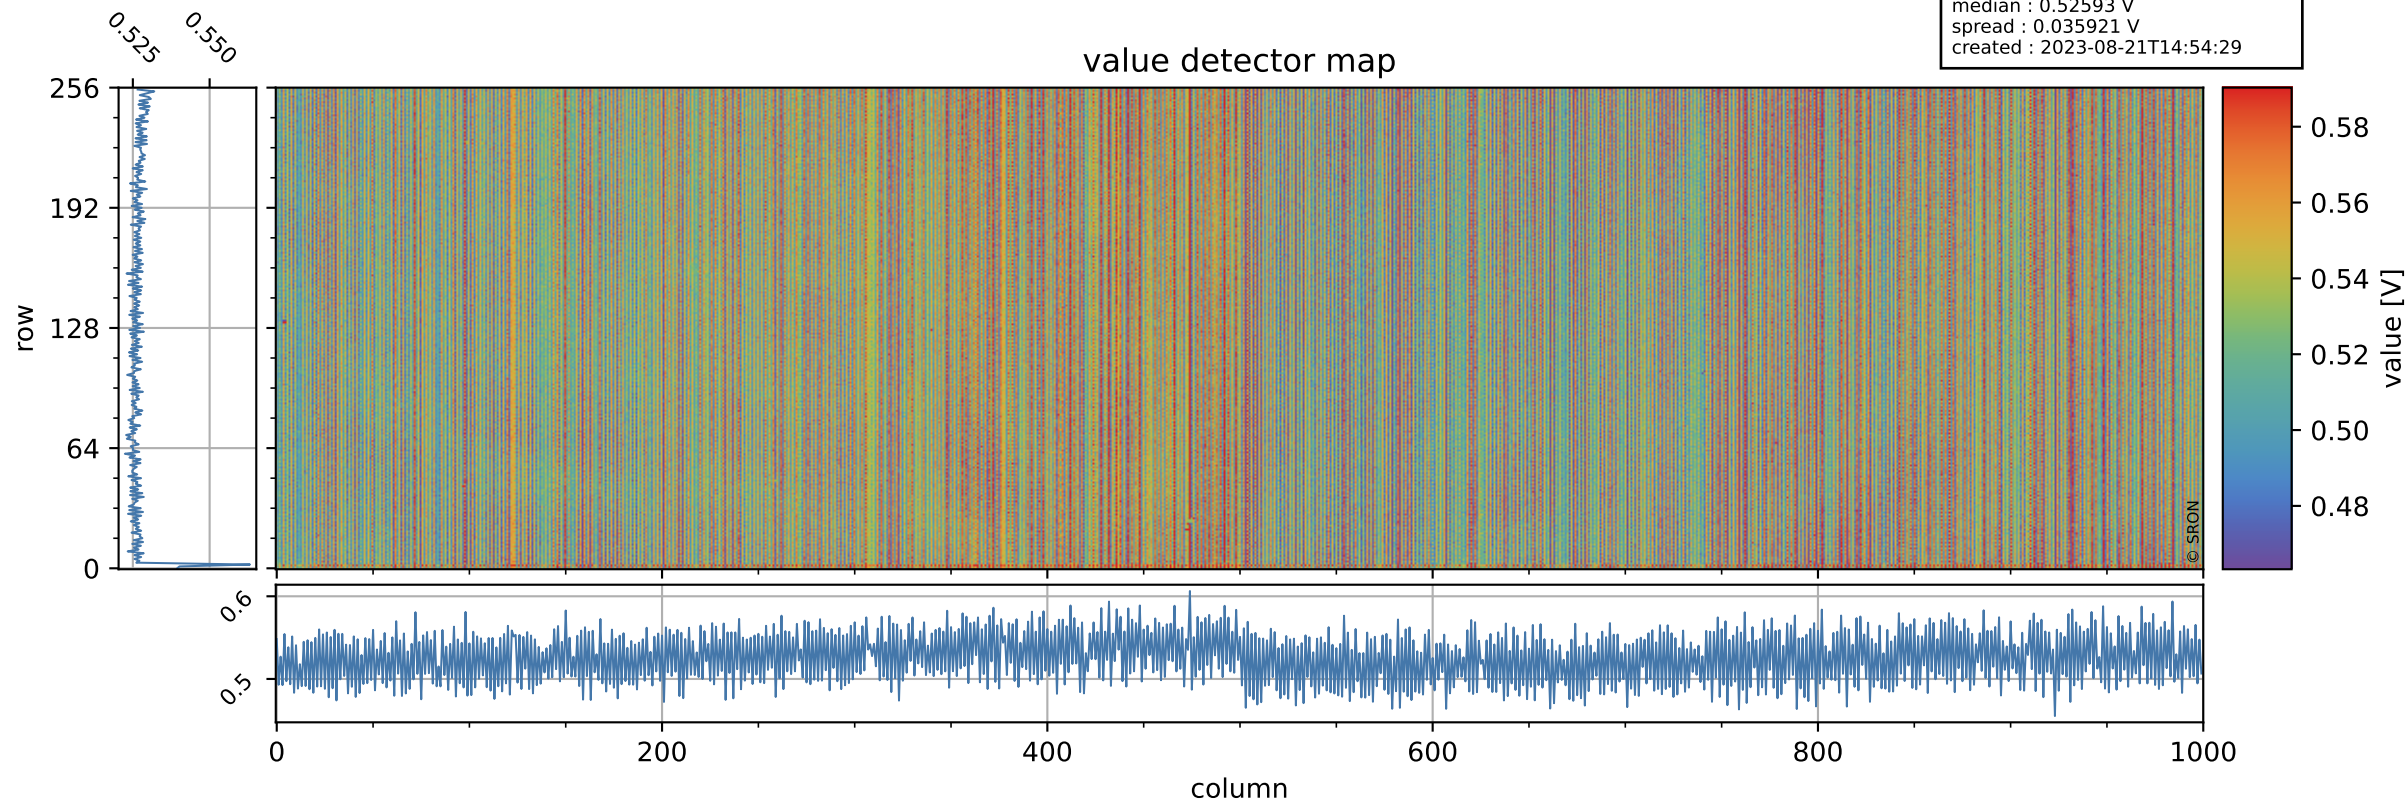

Tropomi SWIR offset (official)

orbits : 19 in [17467, 17512]
coverage : 2021-02-25 / 2021-02-28
median : 0.52593 V
spread : 0.035921 V
created : 2023-08-21T14:54:29

value detector map

Tropomi SWIR offset (official)

orbits : 19 in [17467, 17512]
coverage : 2021-02-25 / 2021-02-28
median : 28.772 μV
spread : 14.545 μV
created : 2023-08-21T14:54:29

Tropomi SWIR offset (official)

value compared with SWIR offset CKD

orbits : 19 in [17467, 17512]
coverage : 2021-02-25 / 2021-02-28
median : -0.082525 mV
spread : 0.40386 mV
created : 2023-08-21T14:54:30

Tropomi SWIR offset (official) ground-tracks of Sentinel-5P

orbits : 19 in [17467, 17512]
coverage : 2021-02-25 / 2021-02-28
created : 2023-08-21T14:54:30

Tropomi SWIR offset (official)

orbits : [2827, 17512]
coverage : 2018-04-30 / 2021-02-28
created : 2023-08-21T14:54:31

trend of detector median & temperatures