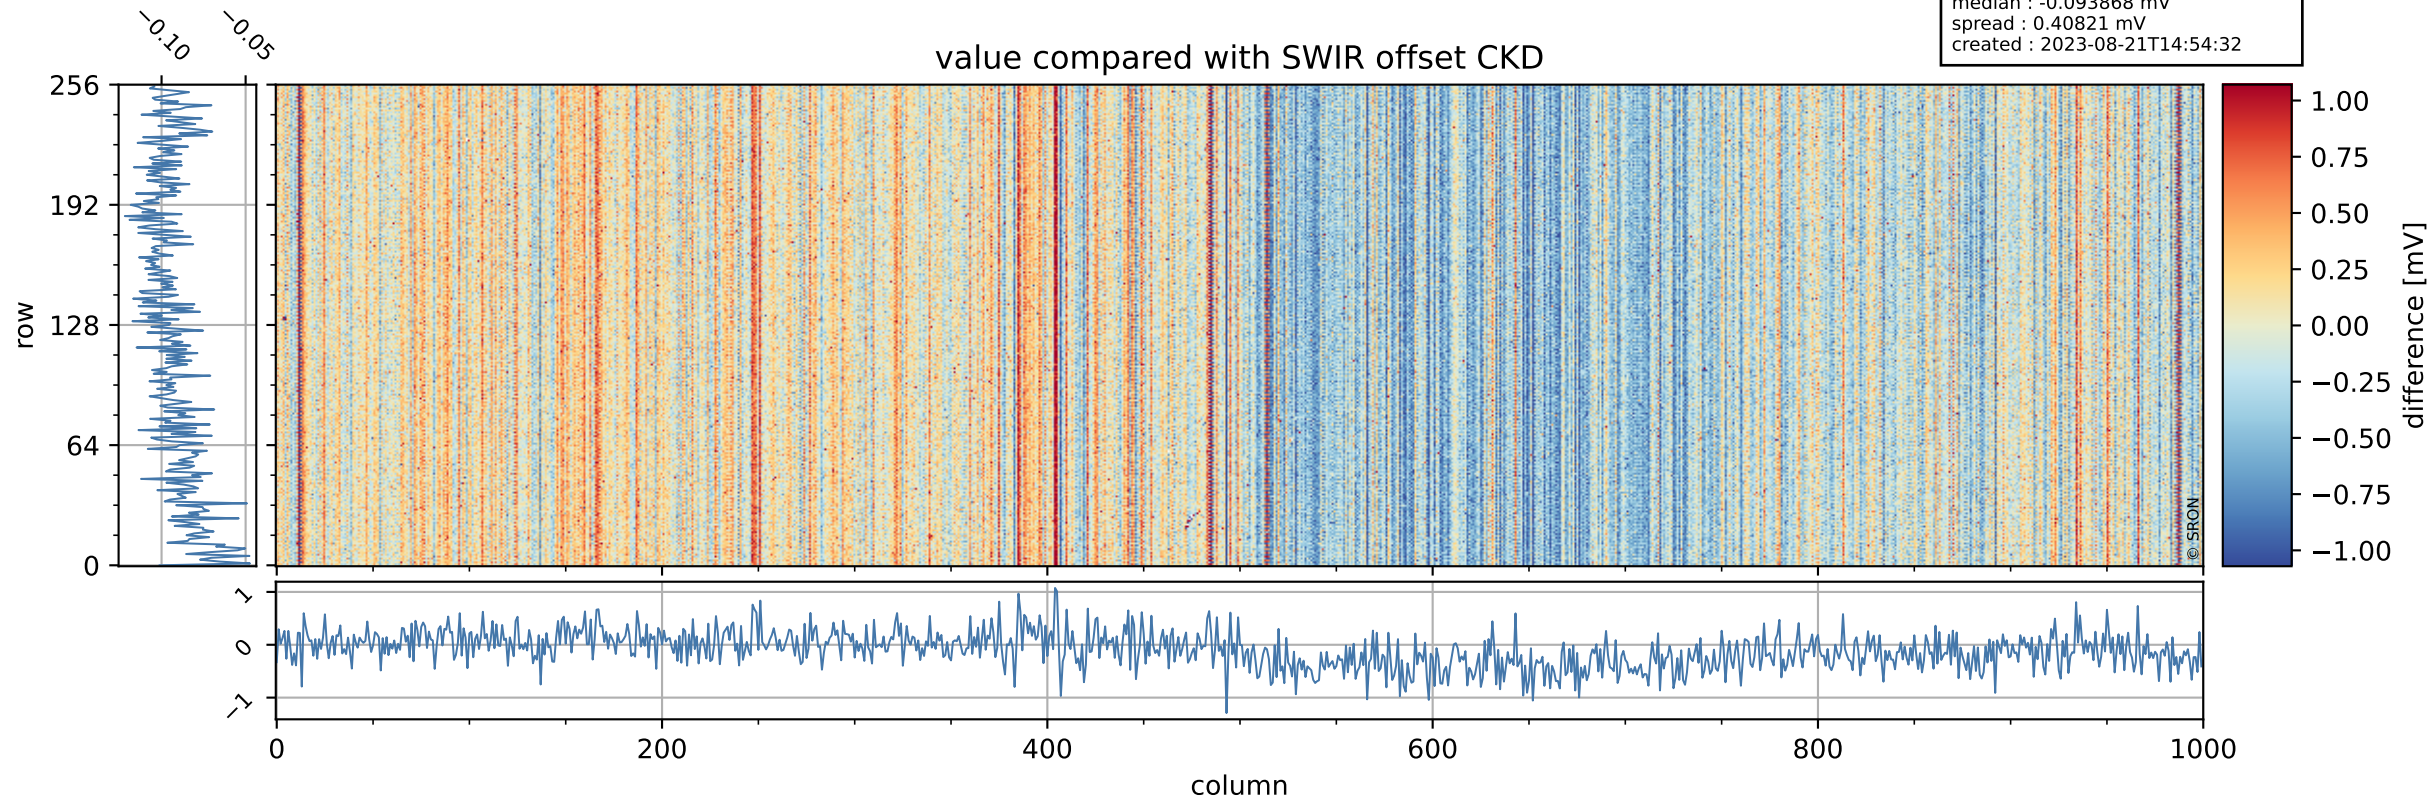

Tropomi SWIR offset (official)

orbits : 20 in [17482, 17527]
coverage : 2021-02-26 / 2021-03-01
median : 0.52592 V
spread : 0.035922 V
created : 2023-08-21T14:54:32

value detector map

Tropomi SWIR offset (official)

orbits : 20 in [17482, 17527]
coverage : 2021-02-26 / 2021-03-01
median : 28.567 μV
spread : 14.503 μV
created : 2023-08-21T14:54:32

Tropomi SWIR offset (official)

value compared with SWIR offset CKD

orbits : 20 in [17482, 17527]
coverage : 2021-02-26 / 2021-03-01
median : -0.093868 mV
spread : 0.40821 mV
created : 2023-08-21T14:54:32

Tropomi SWIR offset (official) ground-tracks of Sentinel-5P

orbits : 20 in [17482, 17527]
coverage : 2021-02-26 / 2021-03-01
created : 2023-08-21T14:54:33

Tropomi SWIR offset (official)

orbits : [2827, 17527]
coverage : 2018-04-30 / 2021-03-01
created : 2023-08-21T14:54:33

trend of detector median & temperatures