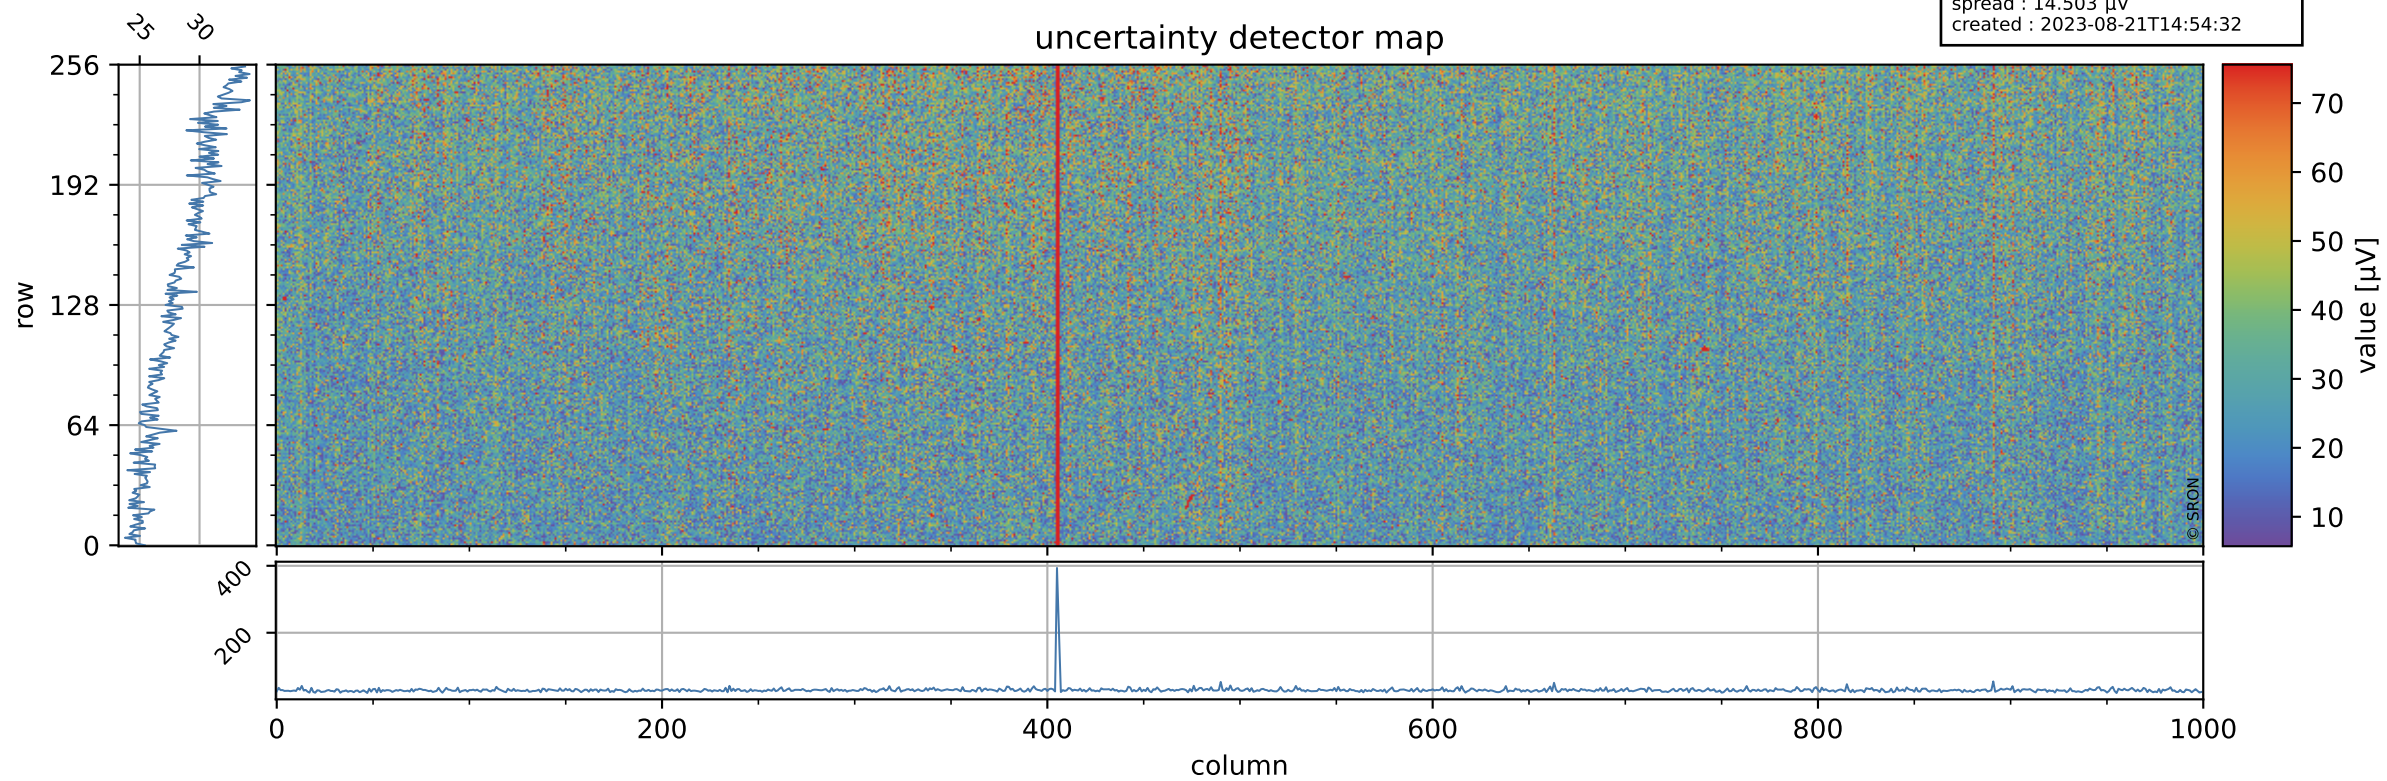

Tropomi SWIR offset (official)

orbits : 20 in [17482, 17527]
coverage : 2021-02-26 / 2021-03-01
median : 0.52592 V
spread : 0.035922 V
created : 2023-08-21T14:54:32

value detector map

Tropomi SWIR offset (official)

orbits : 20 in [17482, 17527]
coverage : 2021-02-26 / 2021-03-01
median : 28.567 μV
spread : 14.503 μV
created : 2023-08-21T14:54:32

Tropomi SWIR offset (official)

value compared with SWIR offset CKD

orbits : 20 in [17482, 17527]
coverage : 2021-02-26 / 2021-03-01
median : -0.093868 mV
spread : 0.40821 mV
created : 2023-08-21T14:54:32

Tropomi SWIR offset (official) ground-tracks of Sentinel-5P

orbits : 20 in [17482, 17527]
coverage : 2021-02-26 / 2021-03-01
created : 2023-08-21T14:54:33

Tropomi SWIR offset (official)

orbits : [2827, 17527]
coverage : 2018-04-30 / 2021-03-01
created : 2023-08-21T14:54:33

trend of detector median & temperatures