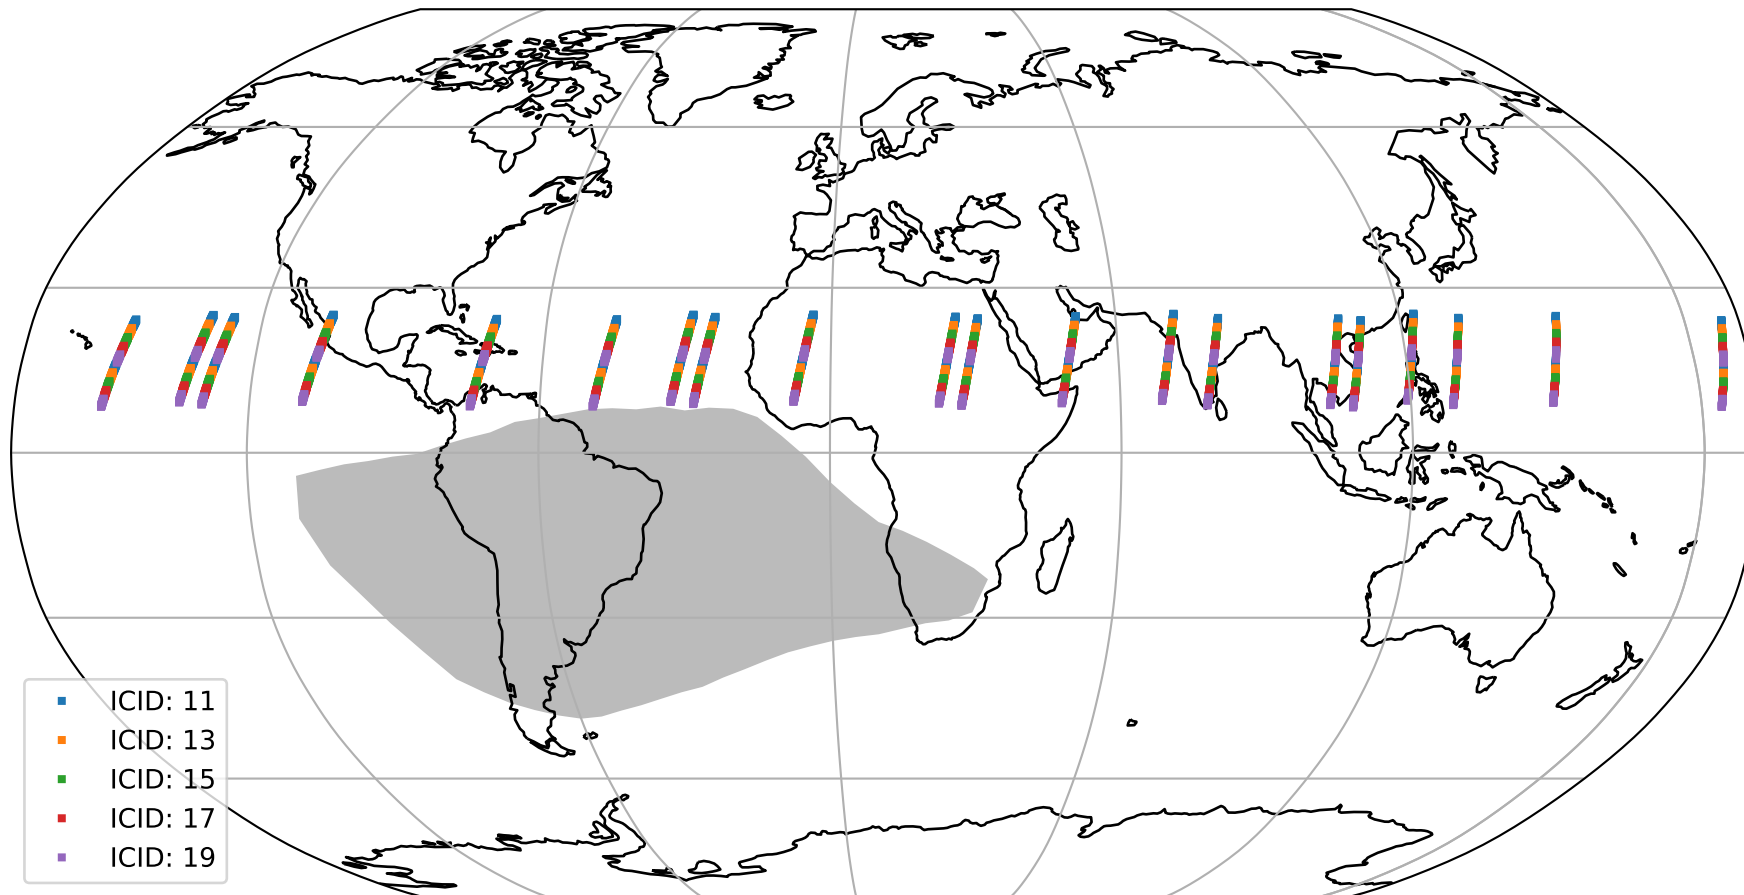

Tropomi SWIR offset (official)

orbits : 20 in [17482, 17527]
coverage : 2021-02-26 / 2021-03-01
median : 0.52592 V
spread : 0.035922 V
created : 2023-08-21T14:54:32

value detector map

Tropomi SWIR offset (official)

orbits : 20 in [17482, 17527]
coverage : 2021-02-26 / 2021-03-01
median : 28.567 μV
spread : 14.503 μV
created : 2023-08-21T14:54:32

Tropomi SWIR offset (official)

value compared with SWIR offset CKD

orbits : 20 in [17482, 17527]
coverage : 2021-02-26 / 2021-03-01
median : -0.093868 mV
spread : 0.40821 mV
created : 2023-08-21T14:54:32

Tropomi SWIR offset (official) ground-tracks of Sentinel-5P

orbits : 20 in [17482, 17527]
coverage : 2021-02-26 / 2021-03-01
created : 2023-08-21T14:54:33

Tropomi SWIR offset (official)

orbits : [2827, 17527]
coverage : 2018-04-30 / 2021-03-01
created : 2023-08-21T14:54:33