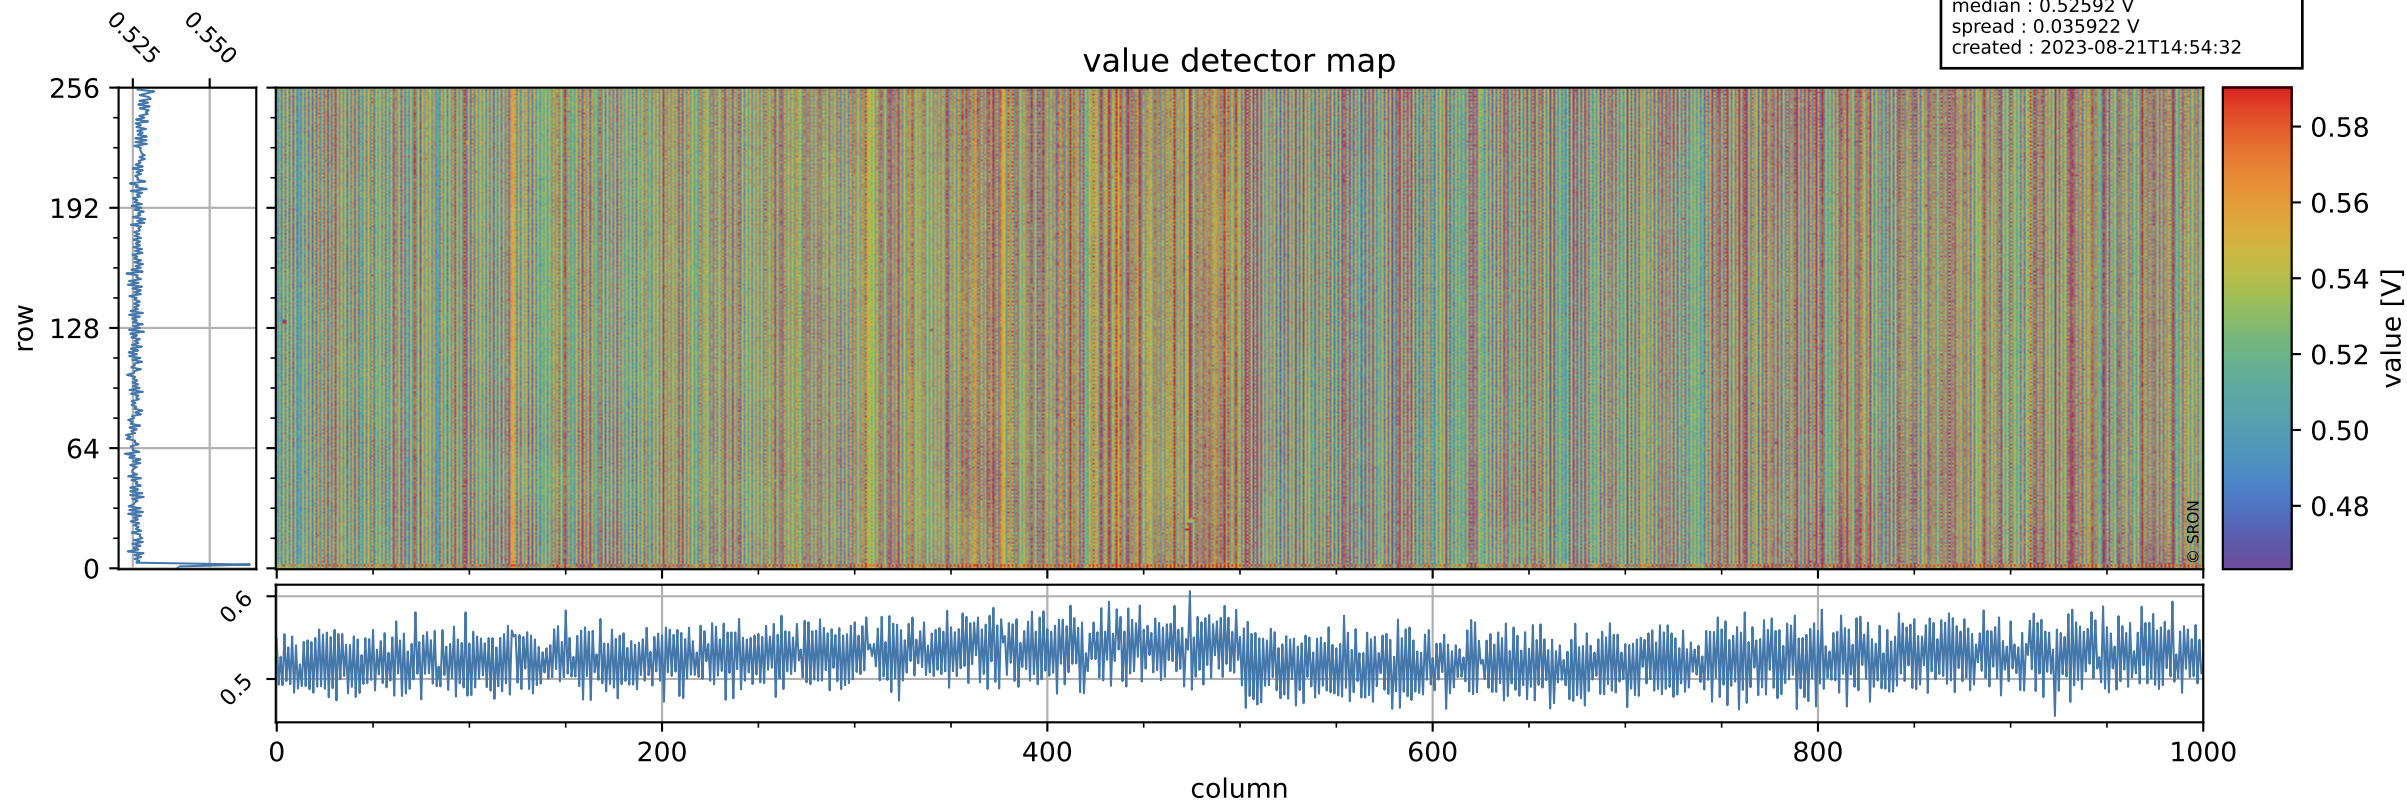

Tropomi SWIR offset (official)

orbits : 20 in [17482, 17527]
coverage : 2021-02-26 / 2021-03-01
median : 0.52592 V
spread : 0.035922 V
created : 2023-08-21T14:54:32

value detector map

Tropomi SWIR offset (official)

orbits : 20 in [17482, 17527]
coverage : 2021-02-26 / 2021-03-01
median : 28.567 μV
spread : 14.503 μV
created : 2023-08-21T14:54:32

Tropomi SWIR offset (official)

value compared with SWIR offset CKD

orbits : 20 in [17482, 17527]
coverage : 2021-02-26 / 2021-03-01
median : -0.093868 mV
spread : 0.40821 mV
created : 2023-08-21T14:54:32

Tropomi SWIR offset (official) ground-tracks of Sentinel-5P

orbits : 20 in [17482, 17527]
coverage : 2021-02-26 / 2021-03-01
created : 2023-08-21T14:54:33

Tropomi SWIR offset (official)

orbits : [2827, 17527]
coverage : 2018-04-30 / 2021-03-01
created : 2023-08-21T14:54:33

trend of detector median & temperatures