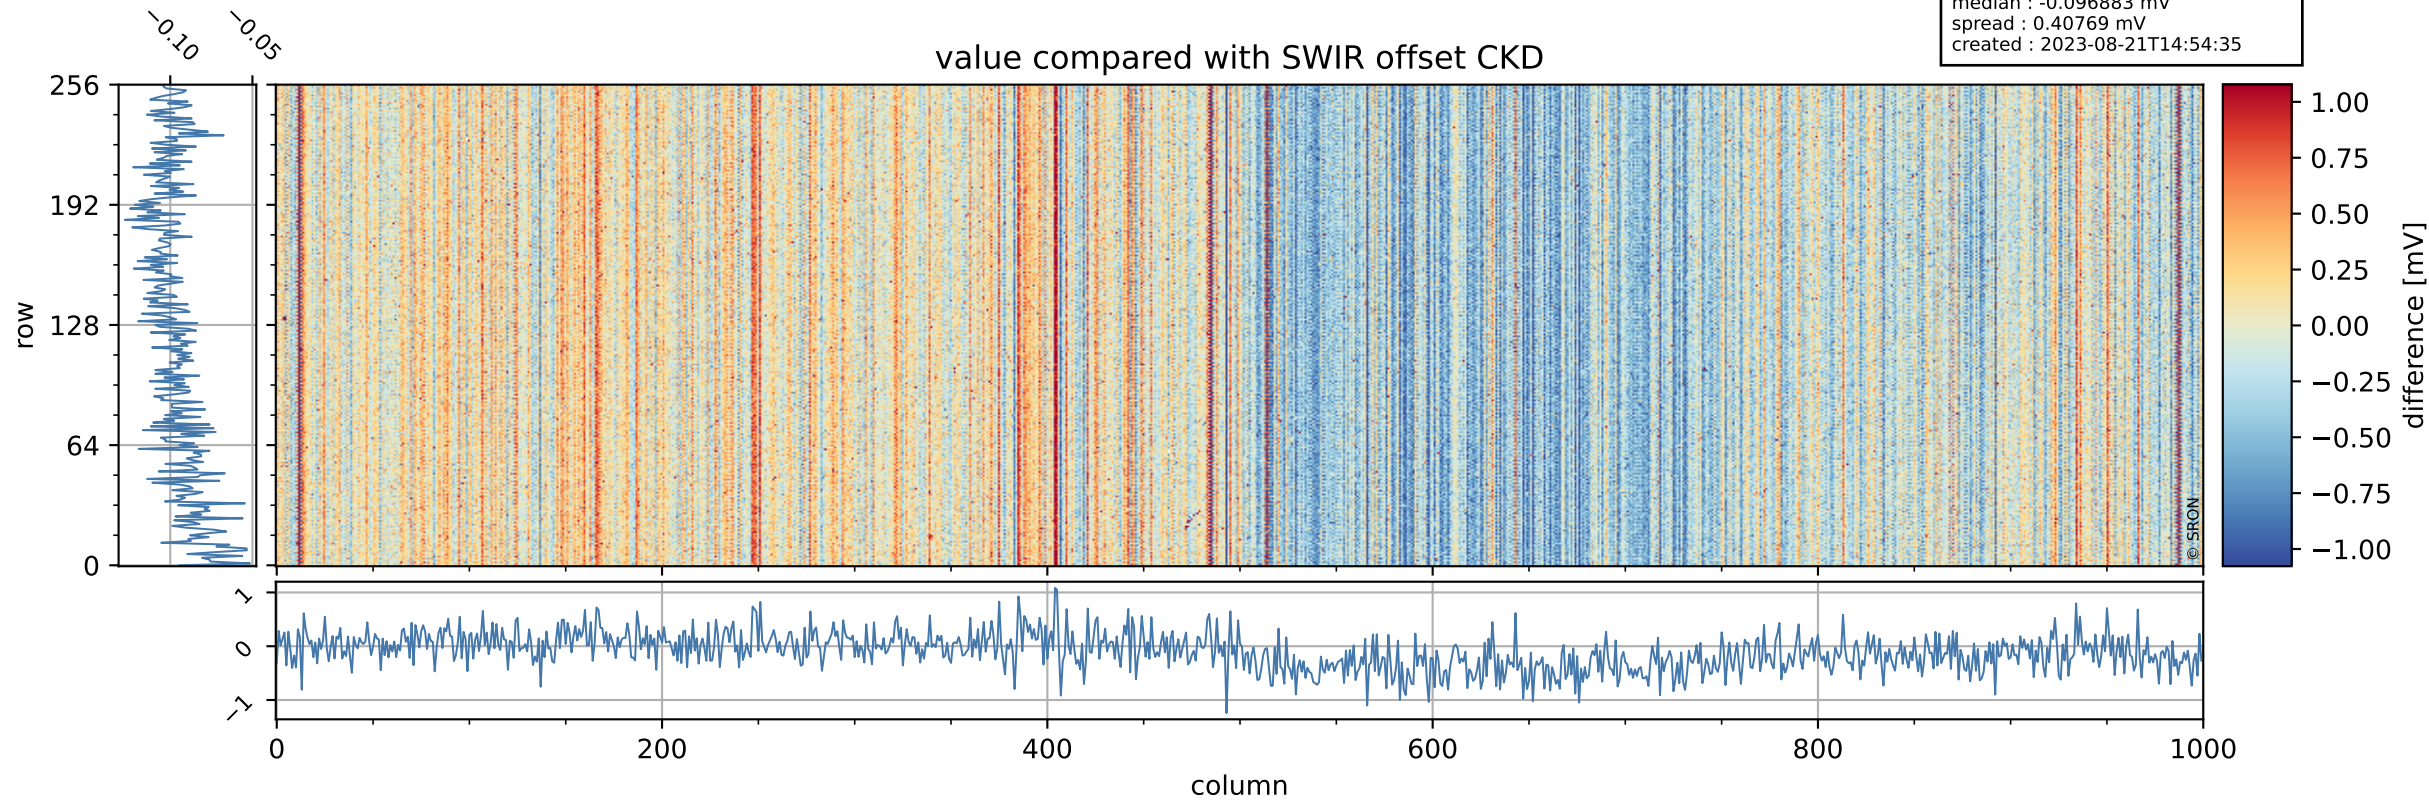

Tropomi SWIR offset (official)

orbits : 19 in [17497, 17542]
coverage : 2021-02-27 / 2021-03-02
median : 0.52592 V
spread : 0.035921 V
created : 2023-08-21T14:54:34

value detector map

Tropomi SWIR offset (official)

orbits : 19 in [17497, 17542]
coverage : 2021-02-27 / 2021-03-02
median : 29.475 μV
spread : 14.871 μV
created : 2023-08-21T14:54:35

Tropomi SWIR offset (official)

orbits : 19 in [17497, 17542]
coverage : 2021-02-27 / 2021-03-02
median : -0.096883 mV
spread : 0.40769 mV
created : 2023-08-21T14:54:35

value compared with SWIR offset CKD

Tropomi SWIR offset (official) ground-tracks of Sentinel-5P

orbits : 19 in [17497, 17542]
coverage : 2021-02-27 / 2021-03-02
created : 2023-08-21T14:54:35

Tropomi SWIR offset (official)

orbits : [2827, 17542]
coverage : 2018-04-30 / 2021-03-02
created : 2023-08-21T14:54:36

trend of detector median & temperatures