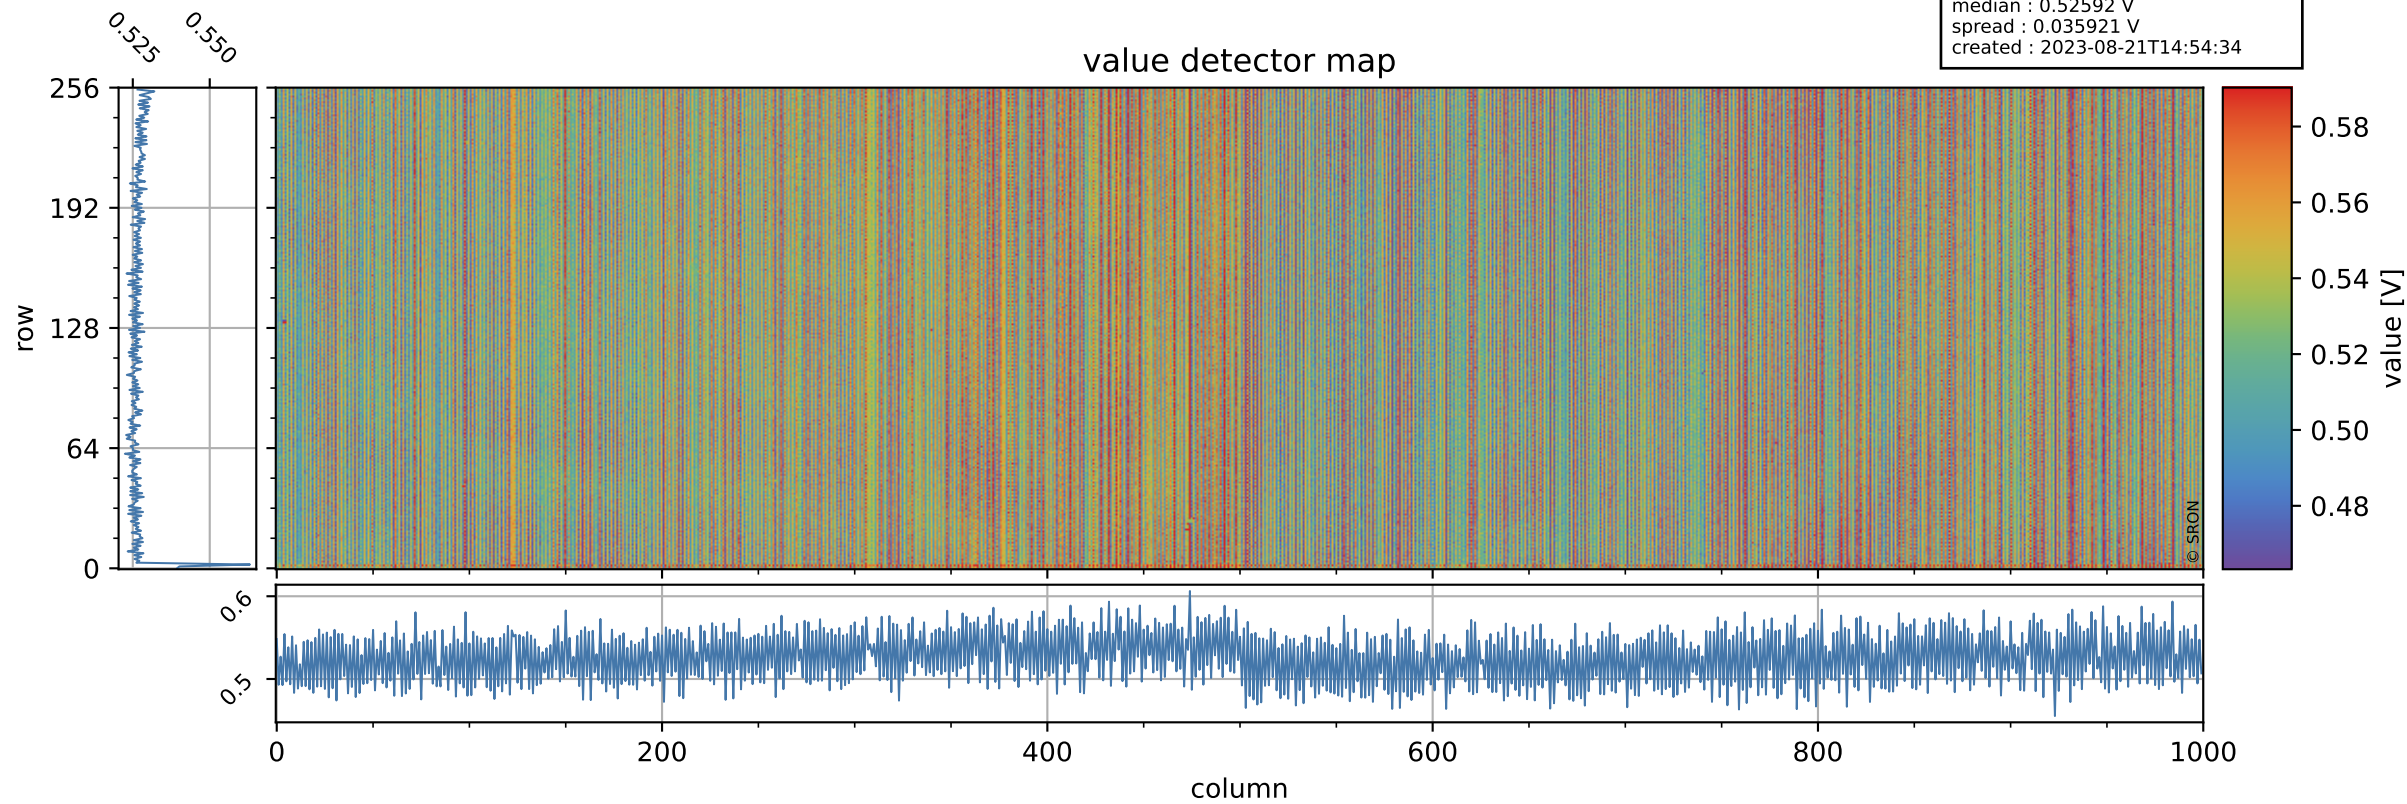

Tropomi SWIR offset (official)

orbits : 19 in [17497, 17542]
coverage : 2021-02-27 / 2021-03-02
median : 0.52592 V
spread : 0.035921 V
created : 2023-08-21T14:54:34

value detector map

Tropomi SWIR offset (official)

orbits : 19 in [17497, 17542]
coverage : 2021-02-27 / 2021-03-02
median : 29.475 μV
spread : 14.871 μV
created : 2023-08-21T14:54:35

Tropomi SWIR offset (official)

orbits : 19 in [17497, 17542]
coverage : 2021-02-27 / 2021-03-02
median : -0.096883 mV
spread : 0.40769 mV
created : 2023-08-21T14:54:35

value compared with SWIR offset CKD

Tropomi SWIR offset (official) ground-tracks of Sentinel-5P

orbits : 19 in [17497, 17542]
coverage : 2021-02-27 / 2021-03-02
created : 2023-08-21T14:54:35

Tropomi SWIR offset (official)

orbits : [2827, 17542]
coverage : 2018-04-30 / 2021-03-02
created : 2023-08-21T14:54:36

trend of detector median & temperatures