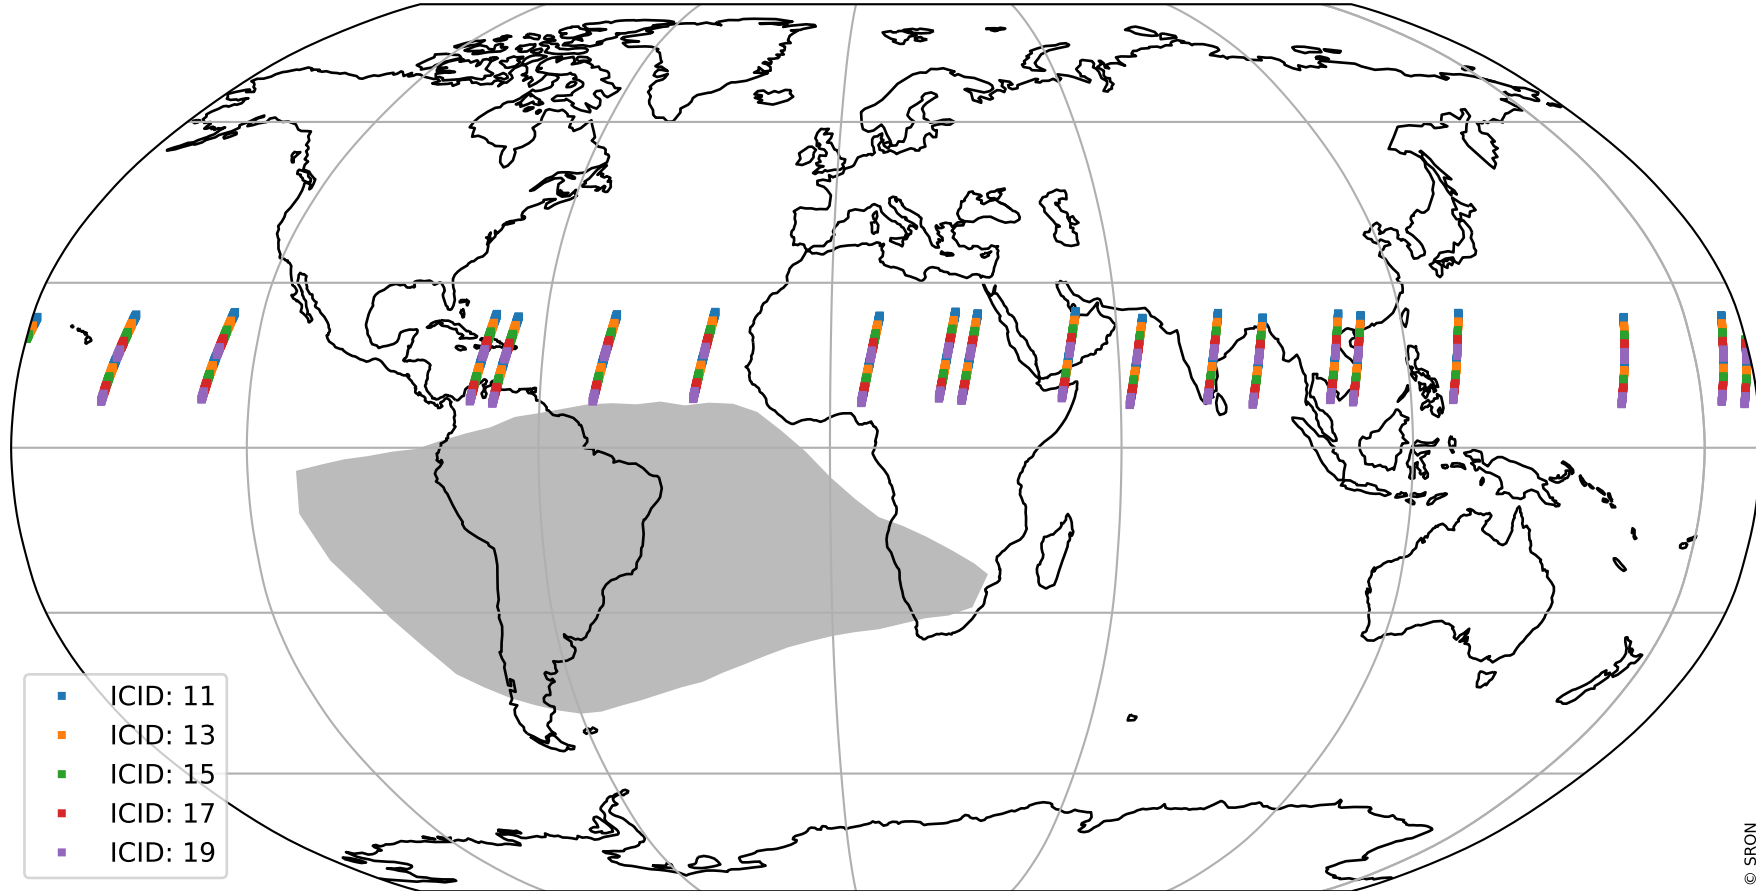

Tropomi SWIR offset (official)

orbits : 19 in [17497, 17542]
coverage : 2021-02-27 / 2021-03-02
median : 0.52592 V
spread : 0.035921 V
created : 2023-08-21T14:54:34

value detector map

Tropomi SWIR offset (official)

orbits : 19 in [17497, 17542]
coverage : 2021-02-27 / 2021-03-02
median : 29.475 μV
spread : 14.871 μV
created : 2023-08-21T14:54:35

Tropomi SWIR offset (official)

orbits : 19 in [17497, 17542]
coverage : 2021-02-27 / 2021-03-02
median : -0.096883 mV
spread : 0.40769 mV
created : 2023-08-21T14:54:35

value compared with SWIR offset CKD

Tropomi SWIR offset (official) ground-tracks of Sentinel-5P

orbits : 19 in [17497, 17542]
coverage : 2021-02-27 / 2021-03-02
created : 2023-08-21T14:54:35

Tropomi SWIR offset (official)

orbits : [2827, 17542]
coverage : 2018-04-30 / 2021-03-02
created : 2023-08-21T14:54:36

trend of detector median & temperatures