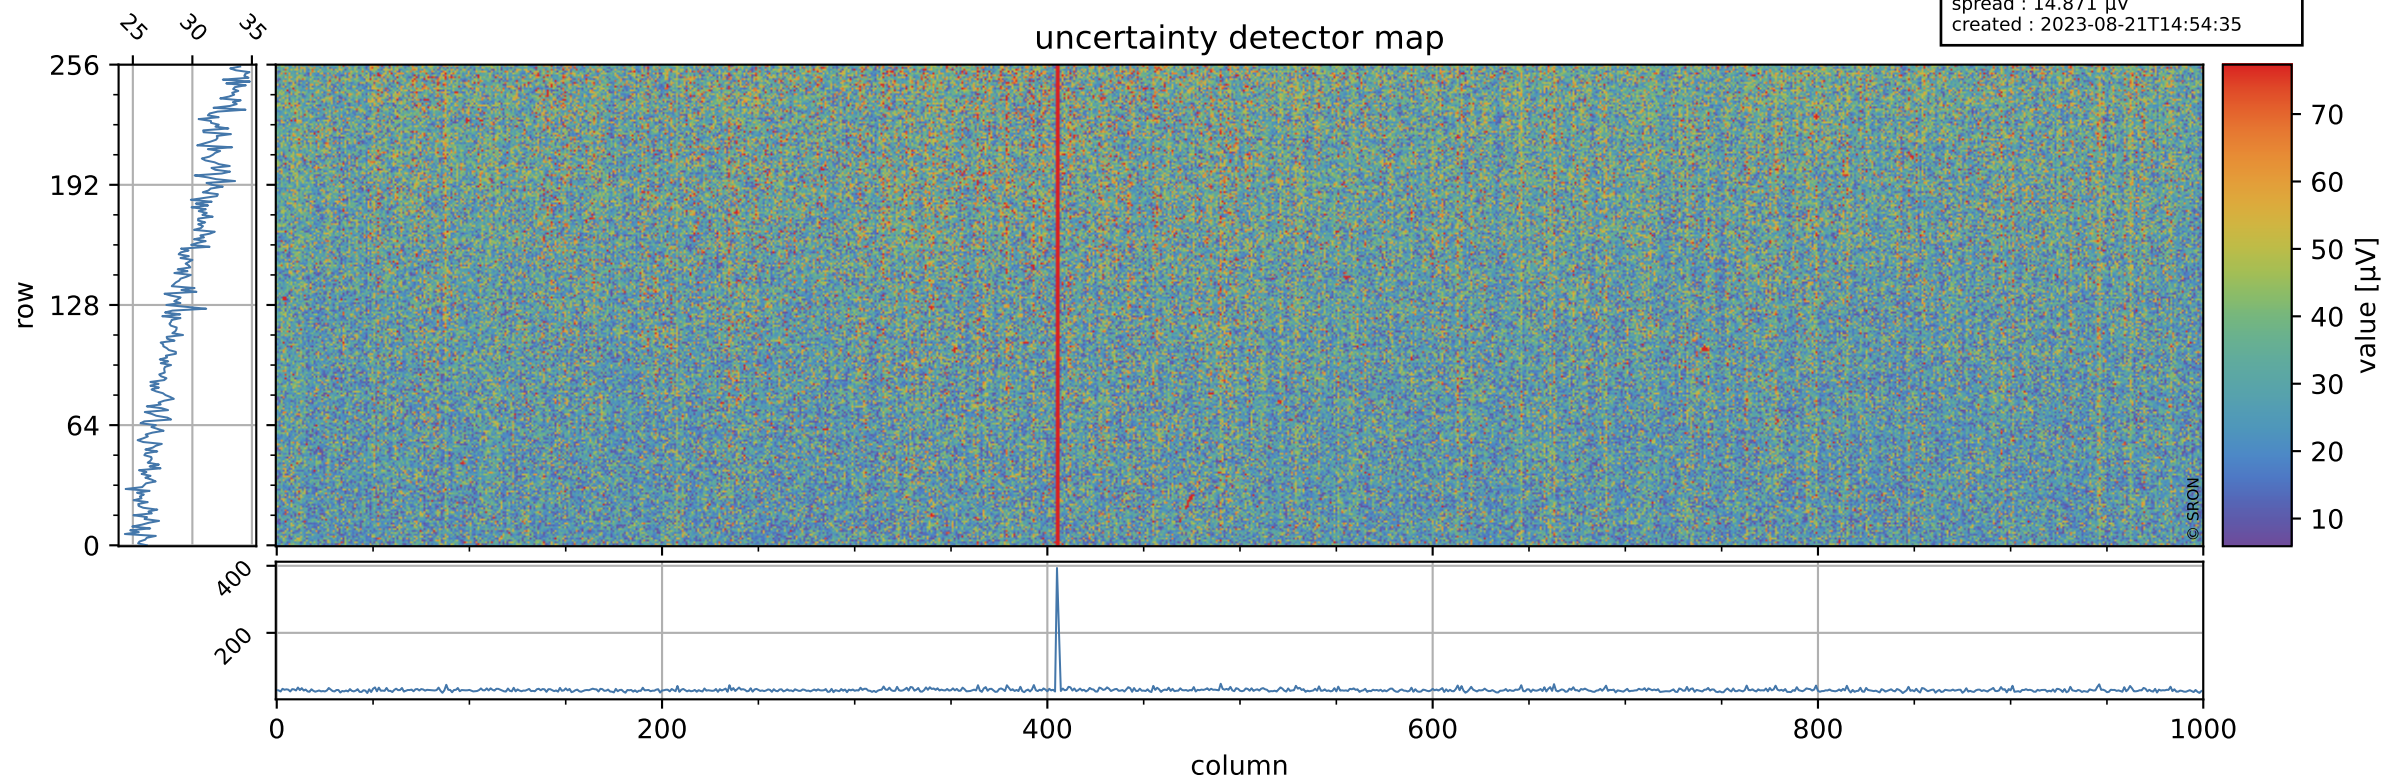

Tropomi SWIR offset (official)

orbits : 19 in [17497, 17542]
coverage : 2021-02-27 / 2021-03-02
median : 0.52592 V
spread : 0.035921 V
created : 2023-08-21T14:54:34

value detector map

Tropomi SWIR offset (official)

orbits : 19 in [17497, 17542]
coverage : 2021-02-27 / 2021-03-02
median : 29.475 μV
spread : 14.871 μV
created : 2023-08-21T14:54:35

Tropomi SWIR offset (official)

orbits : 19 in [17497, 17542]
coverage : 2021-02-27 / 2021-03-02
median : -0.096883 mV
spread : 0.40769 mV
created : 2023-08-21T14:54:35

value compared with SWIR offset CKD

Tropomi SWIR offset (official) ground-tracks of Sentinel-5P

orbits : 19 in [17497, 17542]
coverage : 2021-02-27 / 2021-03-02
created : 2023-08-21T14:54:35

Tropomi SWIR offset (official)

orbits : [2827, 17542]
coverage : 2018-04-30 / 2021-03-02
created : 2023-08-21T14:54:36

trend of detector median & temperatures