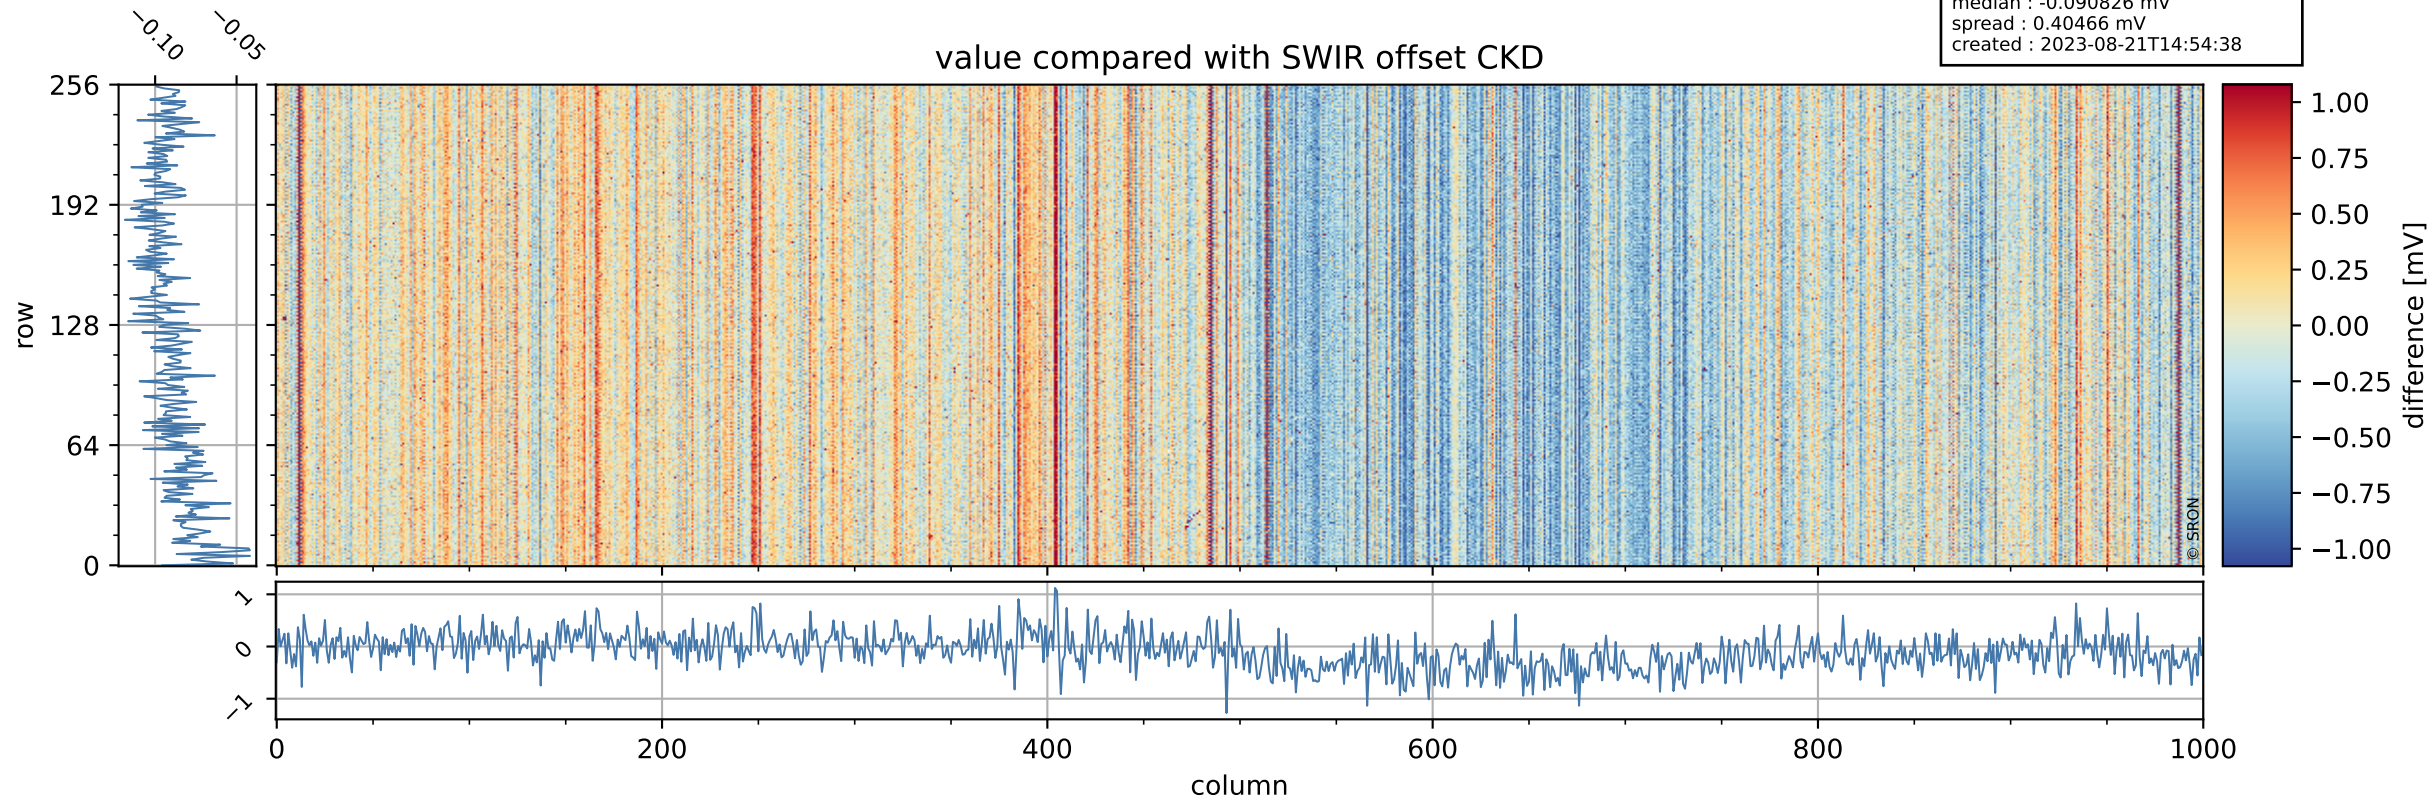

## value detector map

# Tropomi SWIR offset (official)

orbits : 20 in [17512, 17557]  
coverage : 2021-02-28 / 2021-03-03  
median : 28.403  $\mu\text{V}$   
spread : 14.437  $\mu\text{V}$   
created : 2023-08-21T14:54:37

# Tropomi SWIR offset (official)

orbits : 20 in [17512, 17557]  
coverage : 2021-02-28 / 2021-03-03  
median : -0.090826 mV  
spread : 0.40466 mV  
created : 2023-08-21T14:54:38

value compared with SWIR offset CKD

# Tropomi SWIR offset (official) ground-tracks of Sentinel-5P

orbits : 20 in [17512, 17557]  
coverage : 2021-02-28 / 2021-03-03  
created : 2023-08-21T14:54:38