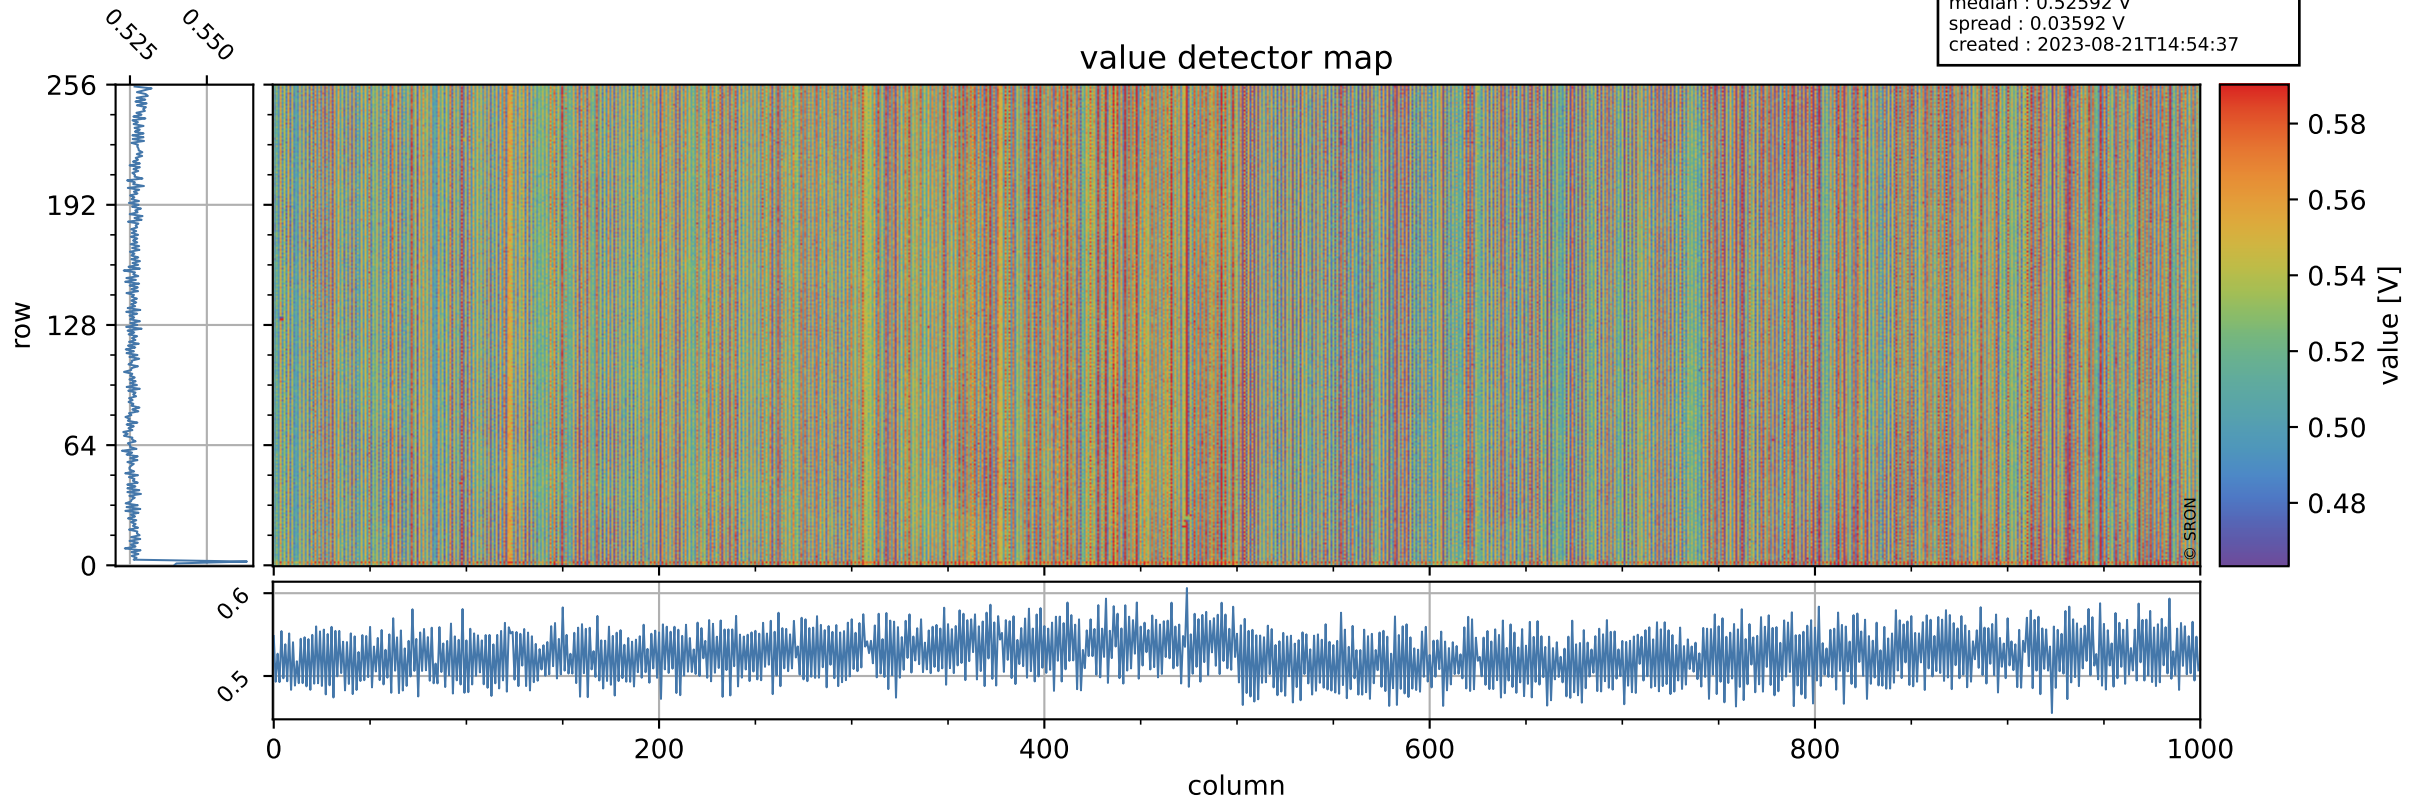

# Tropomi SWIR offset (official)

orbits : 20 in [17512, 17557]  
coverage : 2021-02-28 / 2021-03-03  
median : 0.52592 V  
spread : 0.03592 V  
created : 2023-08-21T14:54:37

## value detector map

# Tropomi SWIR offset (official)

orbits : 20 in [17512, 17557]  
coverage : 2021-02-28 / 2021-03-03  
median : 28.403  $\mu\text{V}$   
spread : 14.437  $\mu\text{V}$   
created : 2023-08-21T14:54:37

# Tropomi SWIR offset (official) ground-tracks of Sentinel-5P

orbits : 20 in [17512, 17557]  
coverage : 2021-02-28 / 2021-03-03  
created : 2023-08-21T14:54:38