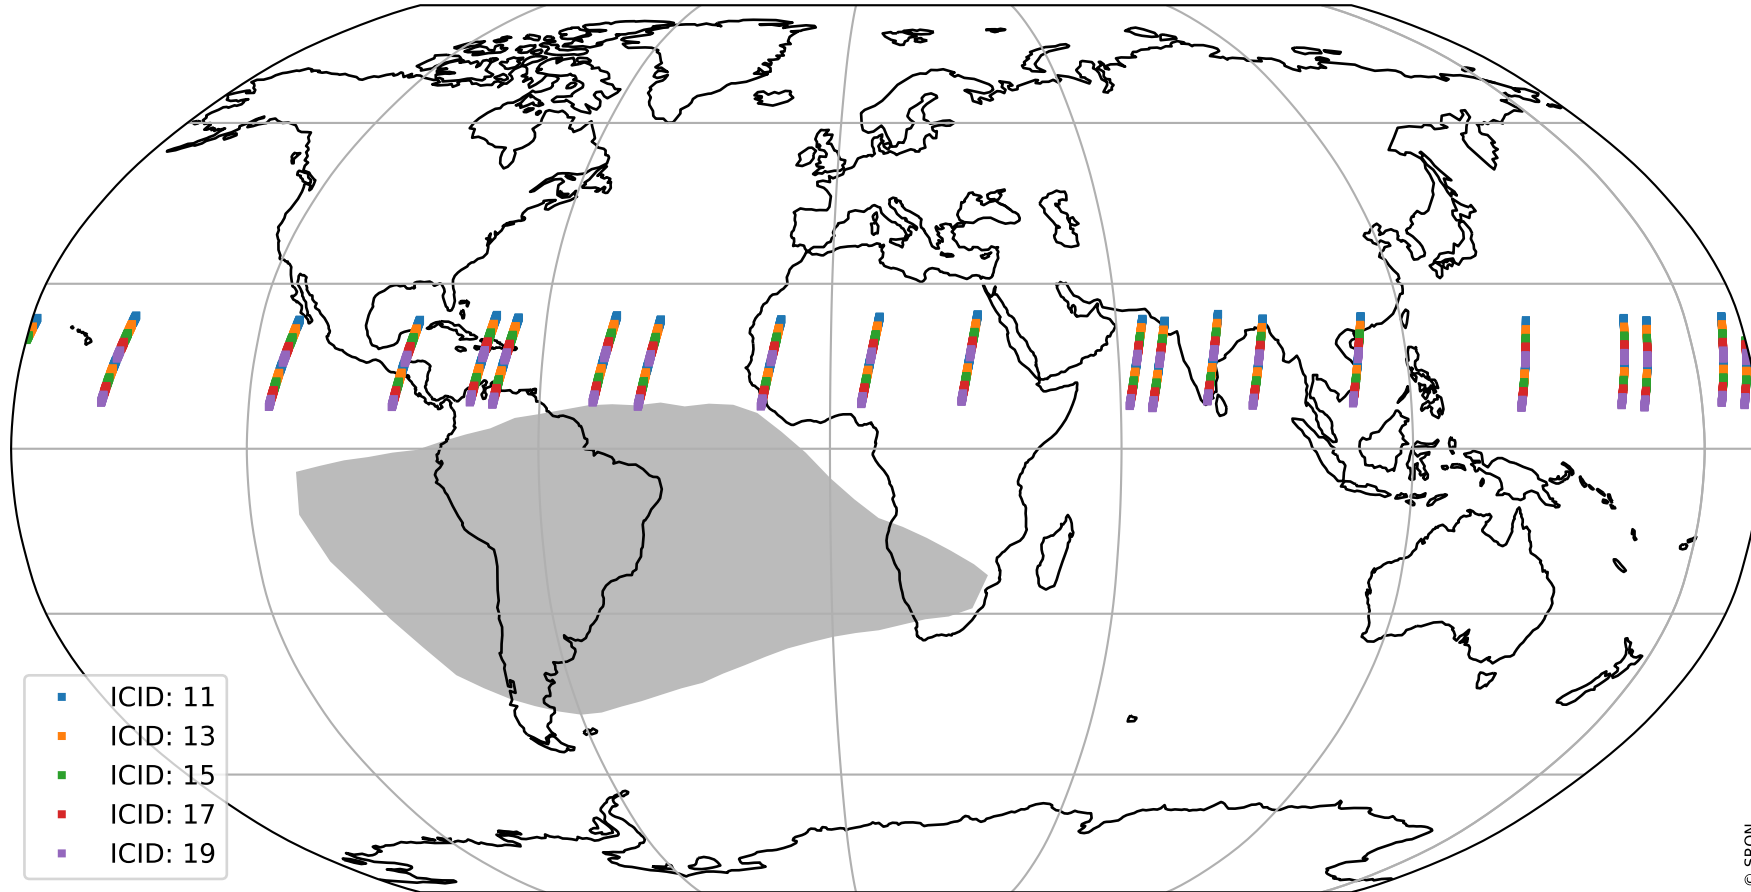

# Tropomi SWIR offset (official)

orbits : 20 in [17512, 17557]  
coverage : 2021-02-28 / 2021-03-03  
median : 28.403  $\mu\text{V}$   
spread : 14.437  $\mu\text{V}$   
created : 2023-08-21T14:54:37

# Tropomi SWIR offset (official)

orbits : 20 in [17512, 17557]  
coverage : 2021-02-28 / 2021-03-03  
median : -0.090826 mV  
spread : 0.40466 mV  
created : 2023-08-21T14:54:38

value compared with SWIR offset CKD

# Tropomi SWIR offset (official) ground-tracks of Sentinel-5P

orbits : 20 in [17512, 17557]  
coverage : 2021-02-28 / 2021-03-03  
created : 2023-08-21T14:54:38

# Tropomi SWIR offset (official)

orbits : [2827, 17557]  
coverage : 2018-04-30 / 2021-03-03  
created : 2023-08-21T14:54:39