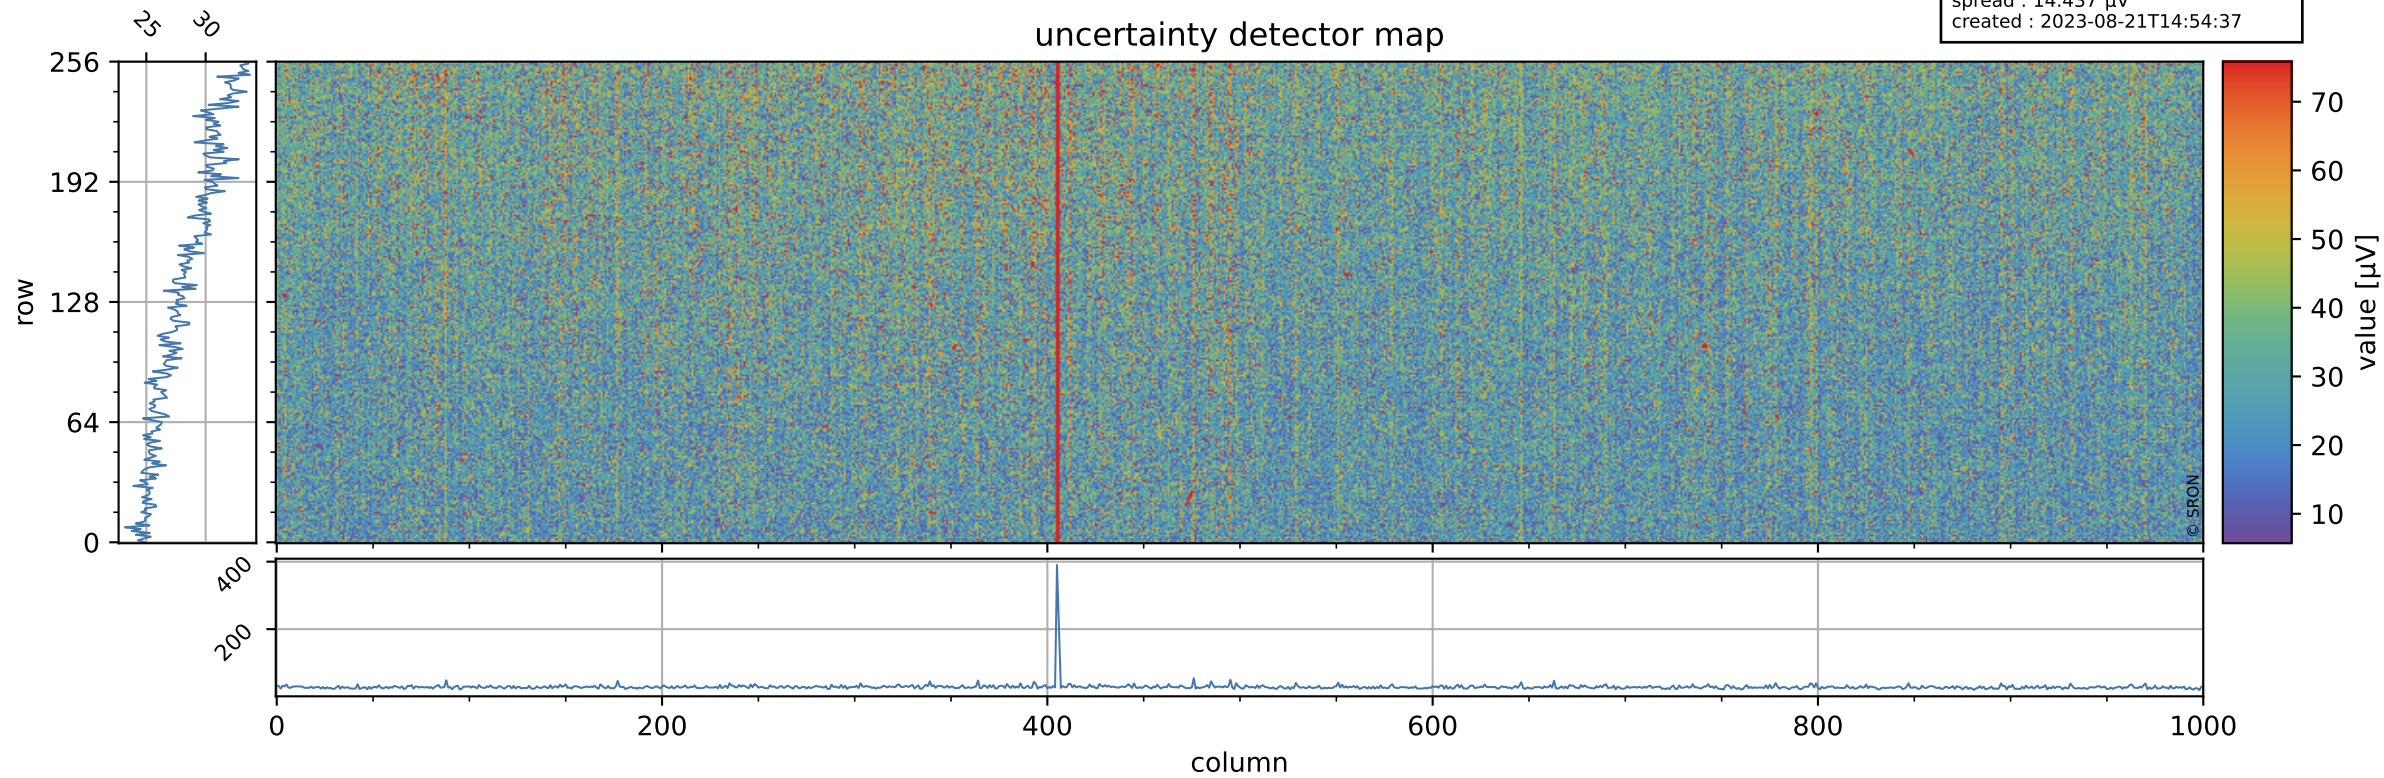

# Tropomi SWIR offset (official)

orbits : 20 in [17512, 17557]  
coverage : 2021-02-28 / 2021-03-03  
median : 0.52592 V  
spread : 0.03592 V  
created : 2023-08-21T14:54:37

## value detector map

# Tropomi SWIR offset (official)

orbits : 20 in [17512, 17557]  
coverage : 2021-02-28 / 2021-03-03  
median : 28.403  $\mu\text{V}$   
spread : 14.437  $\mu\text{V}$   
created : 2023-08-21T14:54:37

# Tropomi SWIR offset (official) ground-tracks of Sentinel-5P

orbits : 20 in [17512, 17557]  
coverage : 2021-02-28 / 2021-03-03  
created : 2023-08-21T14:54:38