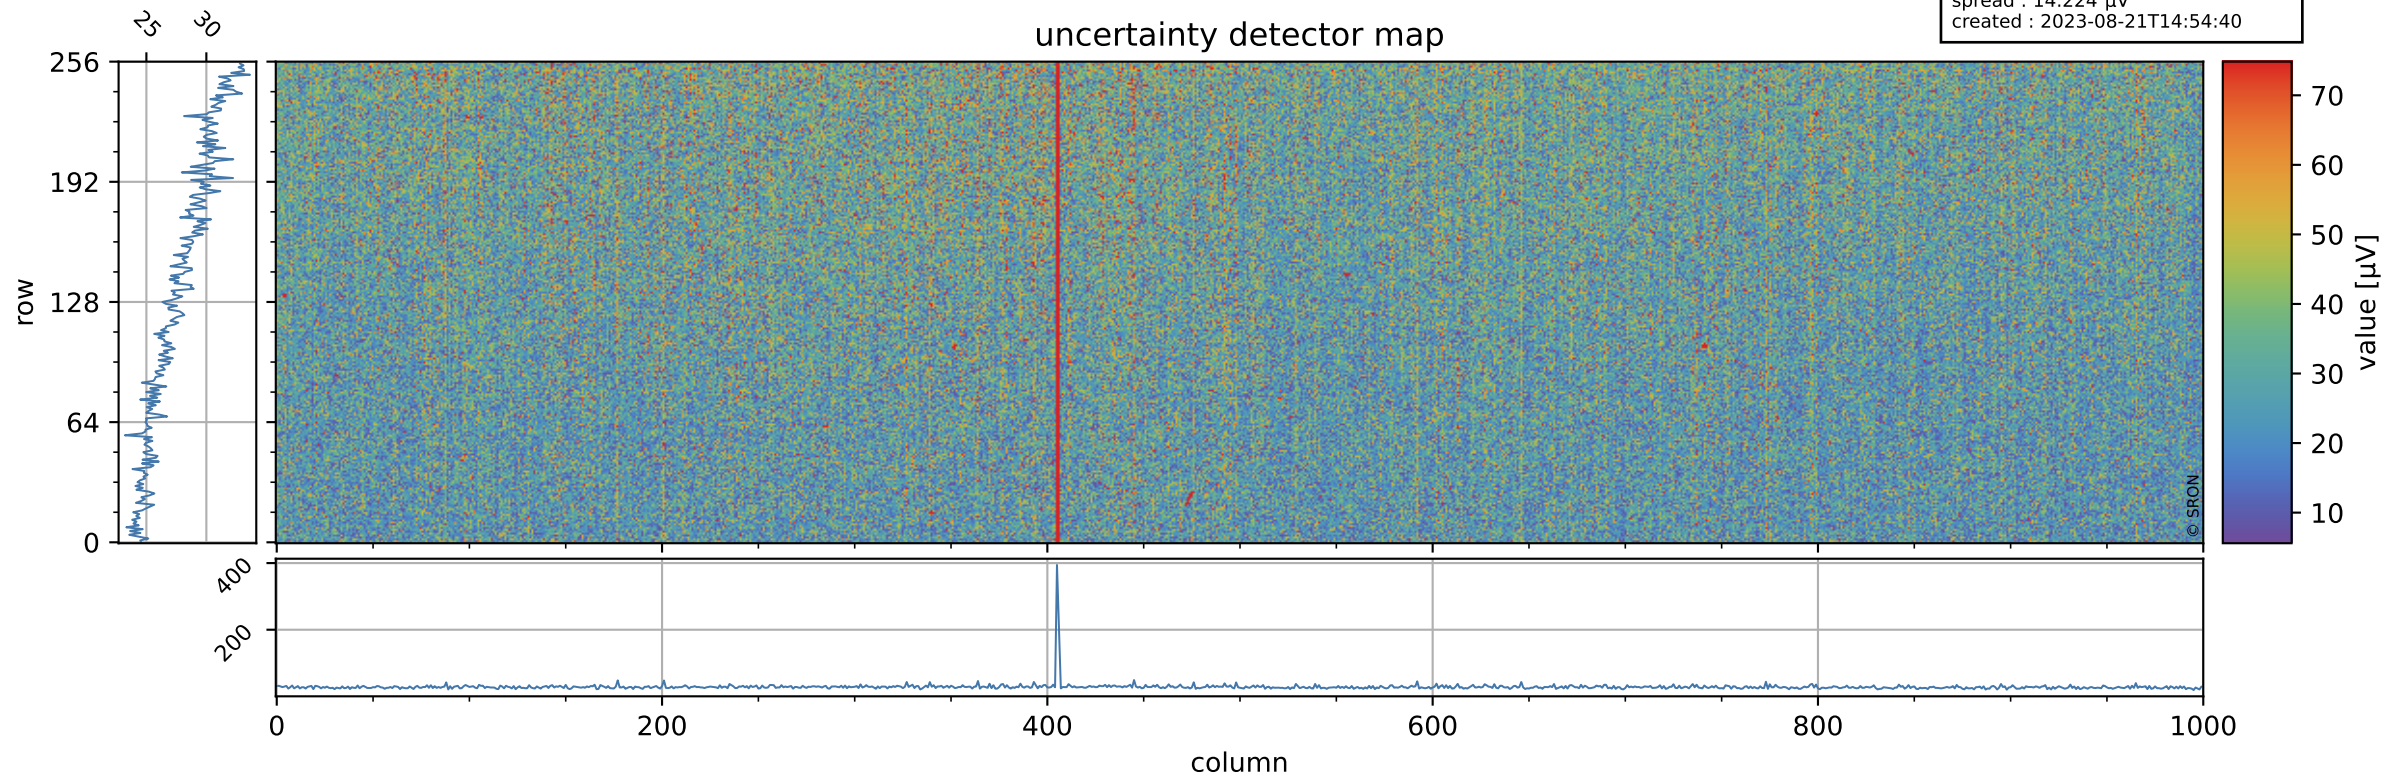

Tropomi SWIR offset (official)

orbits : 19 in [17527, 17572]
coverage : 2021-03-01 / 2021-03-04
median : 0.52593 V
spread : 0.03592 V
created : 2023-08-21T14:54:40

value detector map

Tropomi SWIR offset (official)

orbits : 19 in [17527, 17572]
coverage : 2021-03-01 / 2021-03-04
median : 27.975 μV
spread : 14.224 μV
created : 2023-08-21T14:54:40

Tropomi SWIR offset (official)

orbits : 19 in [17527, 17572]
coverage : 2021-03-01 / 2021-03-04
median : -0.088242 mV
spread : 0.40242 mV
created : 2023-08-21T14:54:41

value compared with SWIR offset CKD

Tropomi SWIR offset (official) ground-tracks of Sentinel-5P

orbits : 19 in [17527, 17572]
coverage : 2021-03-01 / 2021-03-04
created : 2023-08-21T14:54:41

Tropomi SWIR offset (official)

orbits : [2827, 17572]
coverage : 2018-04-30 / 2021-03-04
created : 2023-08-21T14:54:42

trend of detector median & temperatures