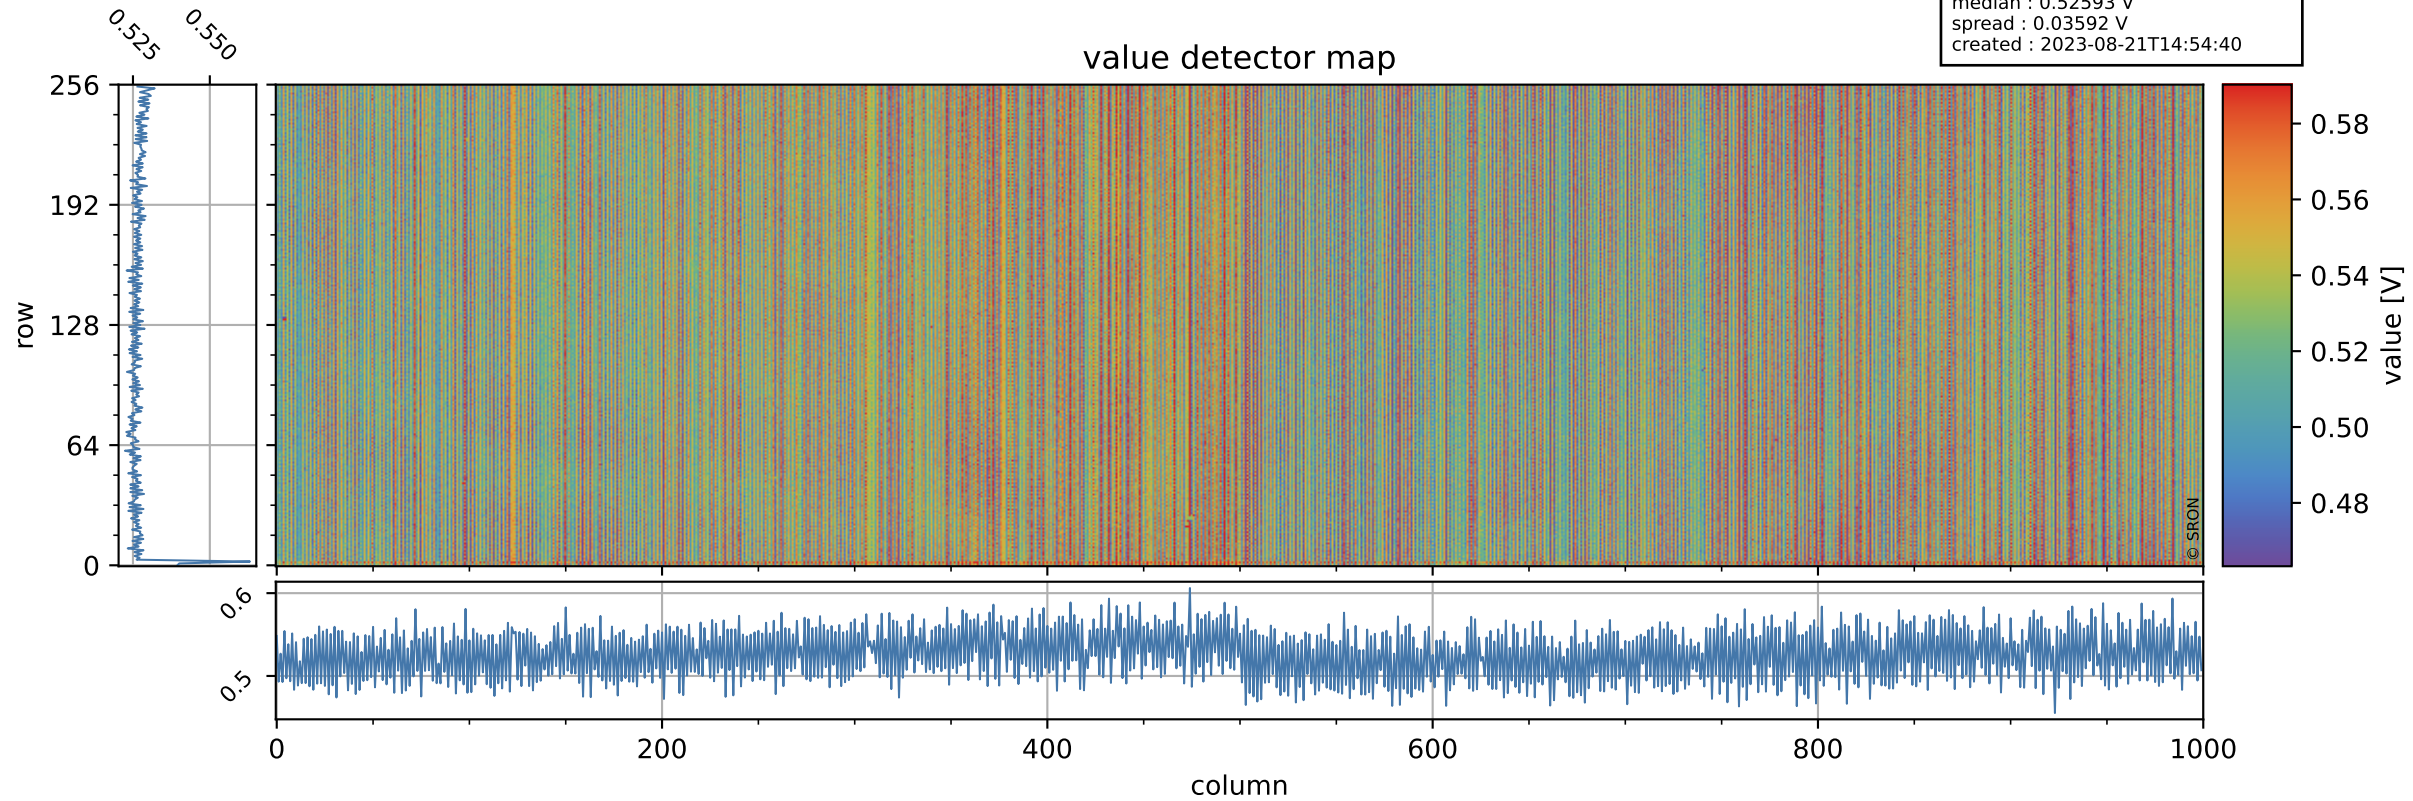

Tropomi SWIR offset (official)

orbits : 19 in [17527, 17572]
coverage : 2021-03-01 / 2021-03-04
median : 0.52593 V
spread : 0.03592 V
created : 2023-08-21T14:54:40

value detector map

Tropomi SWIR offset (official)

orbits : 19 in [17527, 17572]
coverage : 2021-03-01 / 2021-03-04
median : 27.975 μV
spread : 14.224 μV
created : 2023-08-21T14:54:40

Tropomi SWIR offset (official)

orbits : 19 in [17527, 17572]
coverage : 2021-03-01 / 2021-03-04
median : -0.088242 mV
spread : 0.40242 mV
created : 2023-08-21T14:54:41

value compared with SWIR offset CKD

Tropomi SWIR offset (official) ground-tracks of Sentinel-5P

orbits : 19 in [17527, 17572]
coverage : 2021-03-01 / 2021-03-04
created : 2023-08-21T14:54:41

Tropomi SWIR offset (official)

orbits : [2827, 17572]
coverage : 2018-04-30 / 2021-03-04
created : 2023-08-21T14:54:42

trend of detector median & temperatures