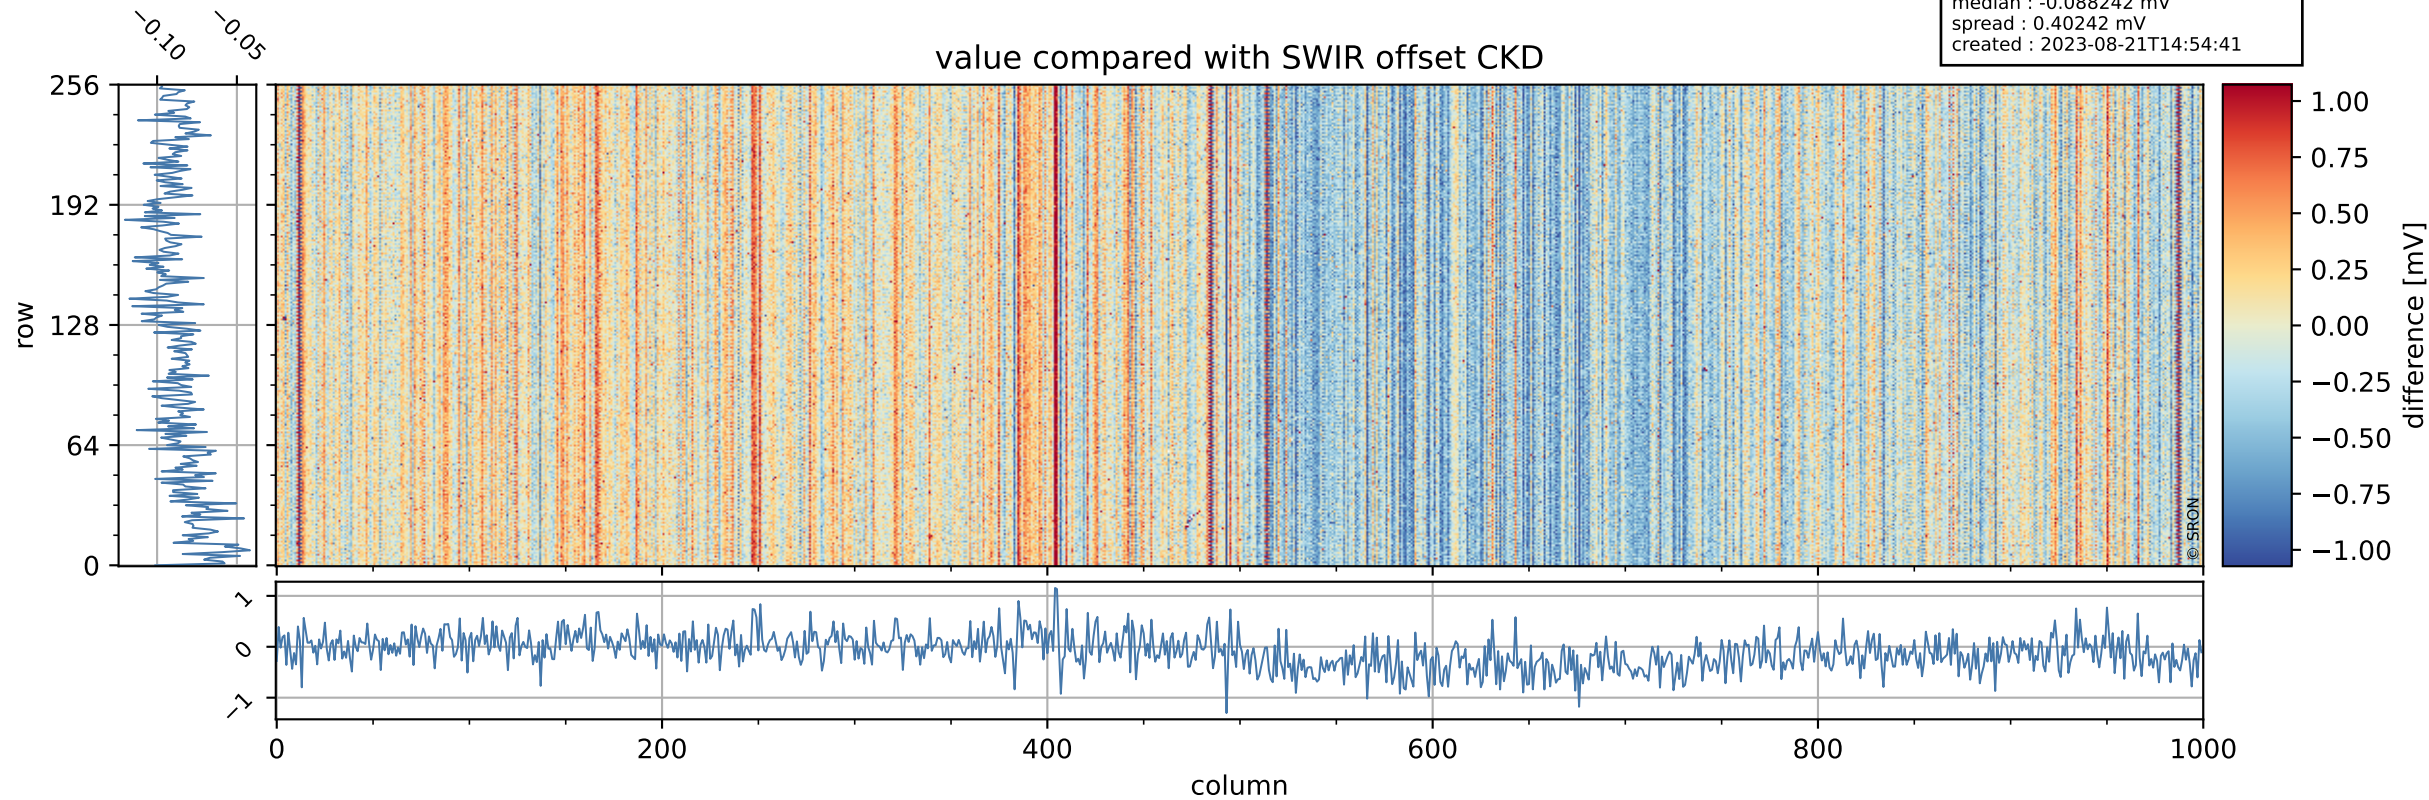

Tropomi SWIR offset (official)

orbits : 19 in [17527, 17572]
coverage : 2021-03-01 / 2021-03-04
median : 0.52593 V
spread : 0.03592 V
created : 2023-08-21T14:54:40

value detector map

Tropomi SWIR offset (official)

orbits : 19 in [17527, 17572]
coverage : 2021-03-01 / 2021-03-04
median : 27.975 μV
spread : 14.224 μV
created : 2023-08-21T14:54:40

Tropomi SWIR offset (official)

orbits : 19 in [17527, 17572]
coverage : 2021-03-01 / 2021-03-04
median : -0.088242 mV
spread : 0.40242 mV
created : 2023-08-21T14:54:41

value compared with SWIR offset CKD

Tropomi SWIR offset (official) ground-tracks of Sentinel-5P

orbits : 19 in [17527, 17572]
coverage : 2021-03-01 / 2021-03-04
created : 2023-08-21T14:54:41

Tropomi SWIR offset (official)

orbits : [2827, 17572]
coverage : 2018-04-30 / 2021-03-04
created : 2023-08-21T14:54:42

trend of detector median & temperatures