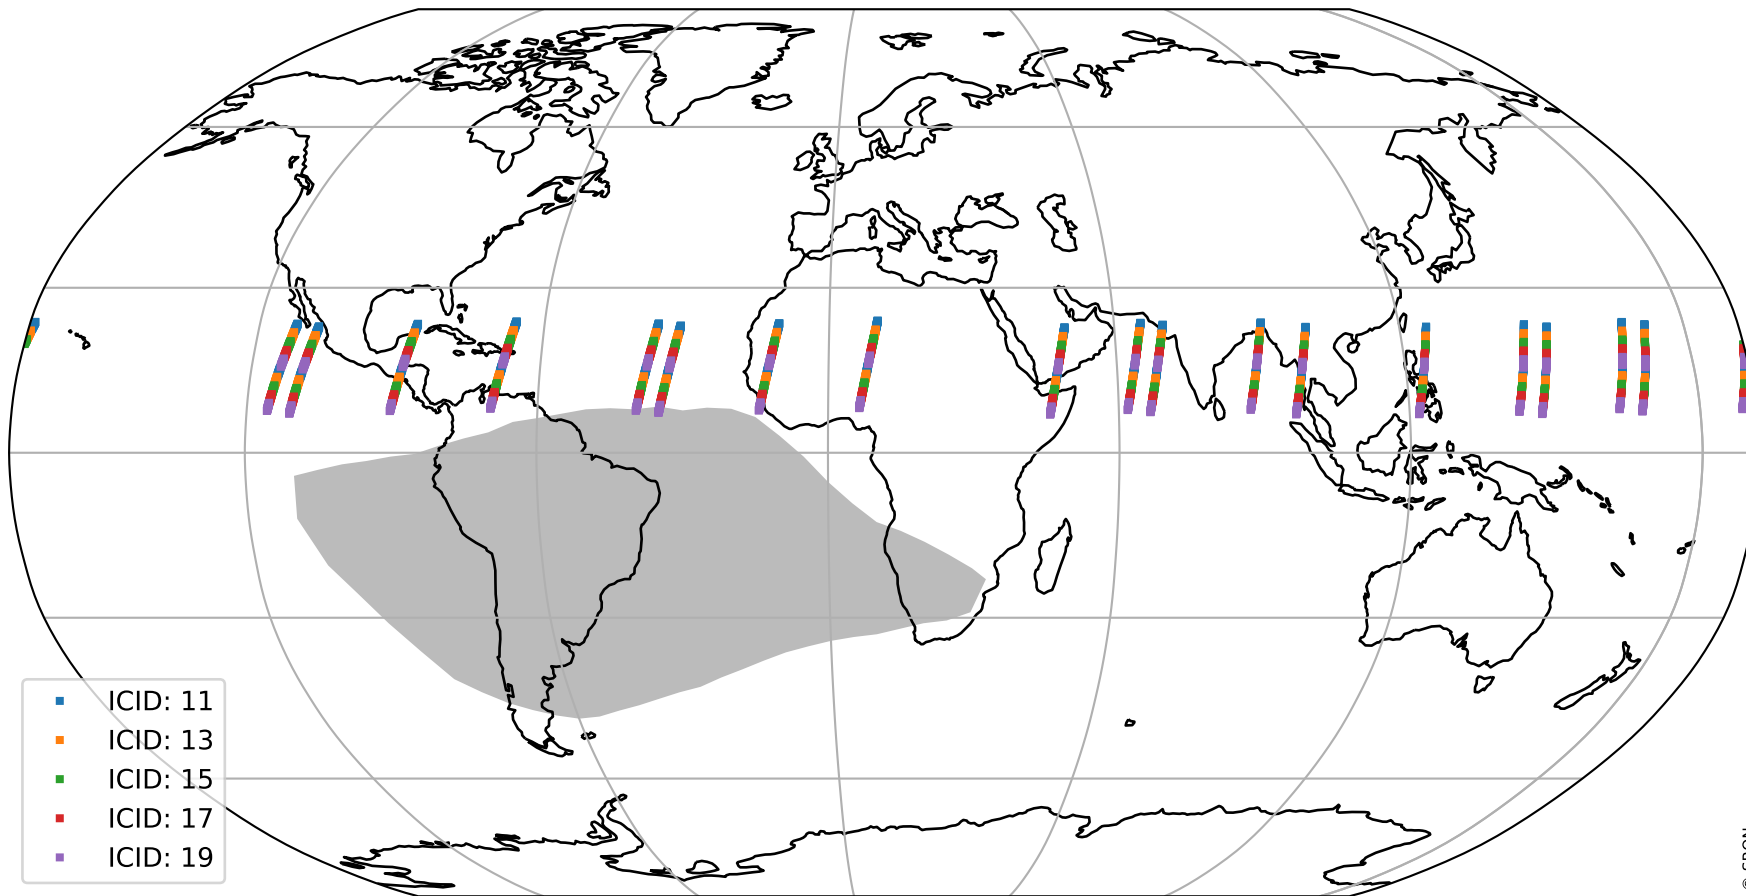

Tropomi SWIR offset (official)

orbits : 19 in [17527, 17572]
coverage : 2021-03-01 / 2021-03-04
median : 0.52593 V
spread : 0.03592 V
created : 2023-08-21T14:54:40

value detector map

Tropomi SWIR offset (official)

orbits : 19 in [17527, 17572]
coverage : 2021-03-01 / 2021-03-04
median : 27.975 μV
spread : 14.224 μV
created : 2023-08-21T14:54:40

Tropomi SWIR offset (official)

orbits : 19 in [17527, 17572]
coverage : 2021-03-01 / 2021-03-04
median : -0.088242 mV
spread : 0.40242 mV
created : 2023-08-21T14:54:41

value compared with SWIR offset CKD

Tropomi SWIR offset (official) ground-tracks of Sentinel-5P

orbits : 19 in [17527, 17572]
coverage : 2021-03-01 / 2021-03-04
created : 2023-08-21T14:54:41

Tropomi SWIR offset (official)

orbits : [2827, 17572]
coverage : 2018-04-30 / 2021-03-04
created : 2023-08-21T14:54:42

trend of detector median & temperatures