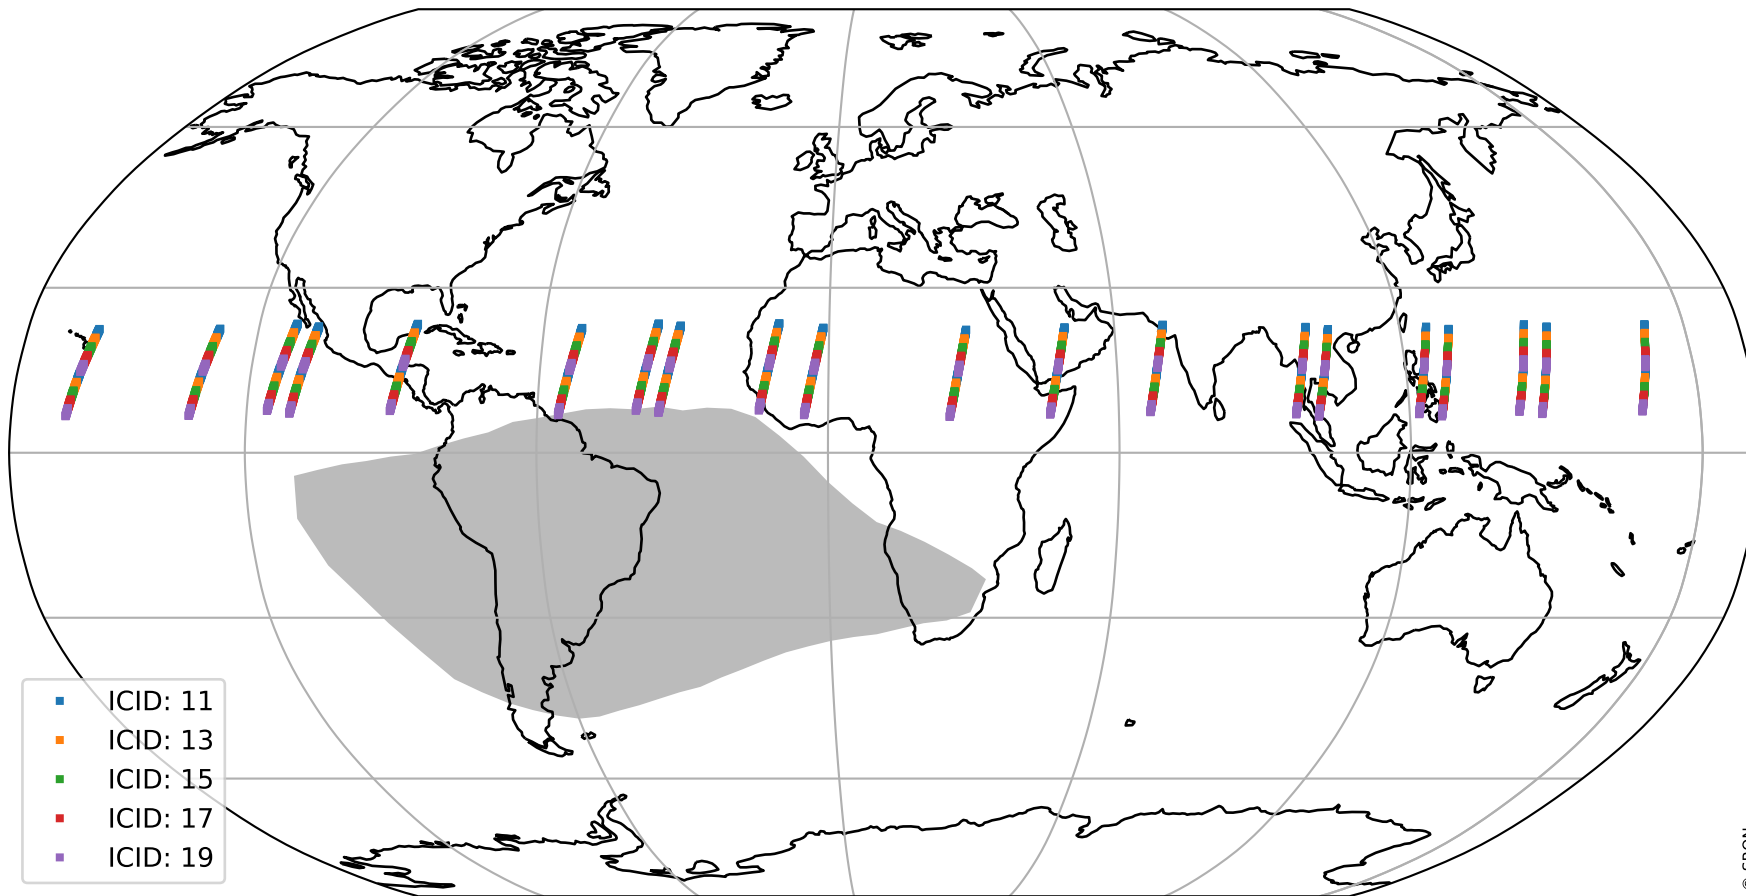

Tropomi SWIR offset (official)

orbits : 20 in [17542, 17587]
coverage : 2021-03-03 / 2021-03-05
median : 0.52592 V
spread : 0.035922 V
created : 2023-08-21T14:54:43

value detector map

Tropomi SWIR offset (official)

orbits : 20 in [17542, 17587]
coverage : 2021-03-03 / 2021-03-05
median : 27.33 μV
spread : 13.916 μV
created : 2023-08-21T14:54:44

Tropomi SWIR offset (official)

orbits : 20 in [17542, 17587]
coverage : 2021-03-03 / 2021-03-05
median : -0.093761 mV
spread : 0.4038 mV
created : 2023-08-21T14:54:44

value compared with SWIR offset CKD

Tropomi SWIR offset (official) ground-tracks of Sentinel-5P

orbits : 20 in [17542, 17587]
coverage : 2021-03-03 / 2021-03-05
created : 2023-08-21T14:54:44

Tropomi SWIR offset (official)

orbits : [2827, 17587]
coverage : 2018-04-30 / 2021-03-05
created : 2023-08-21T14:54:45

trend of detector median & temperatures