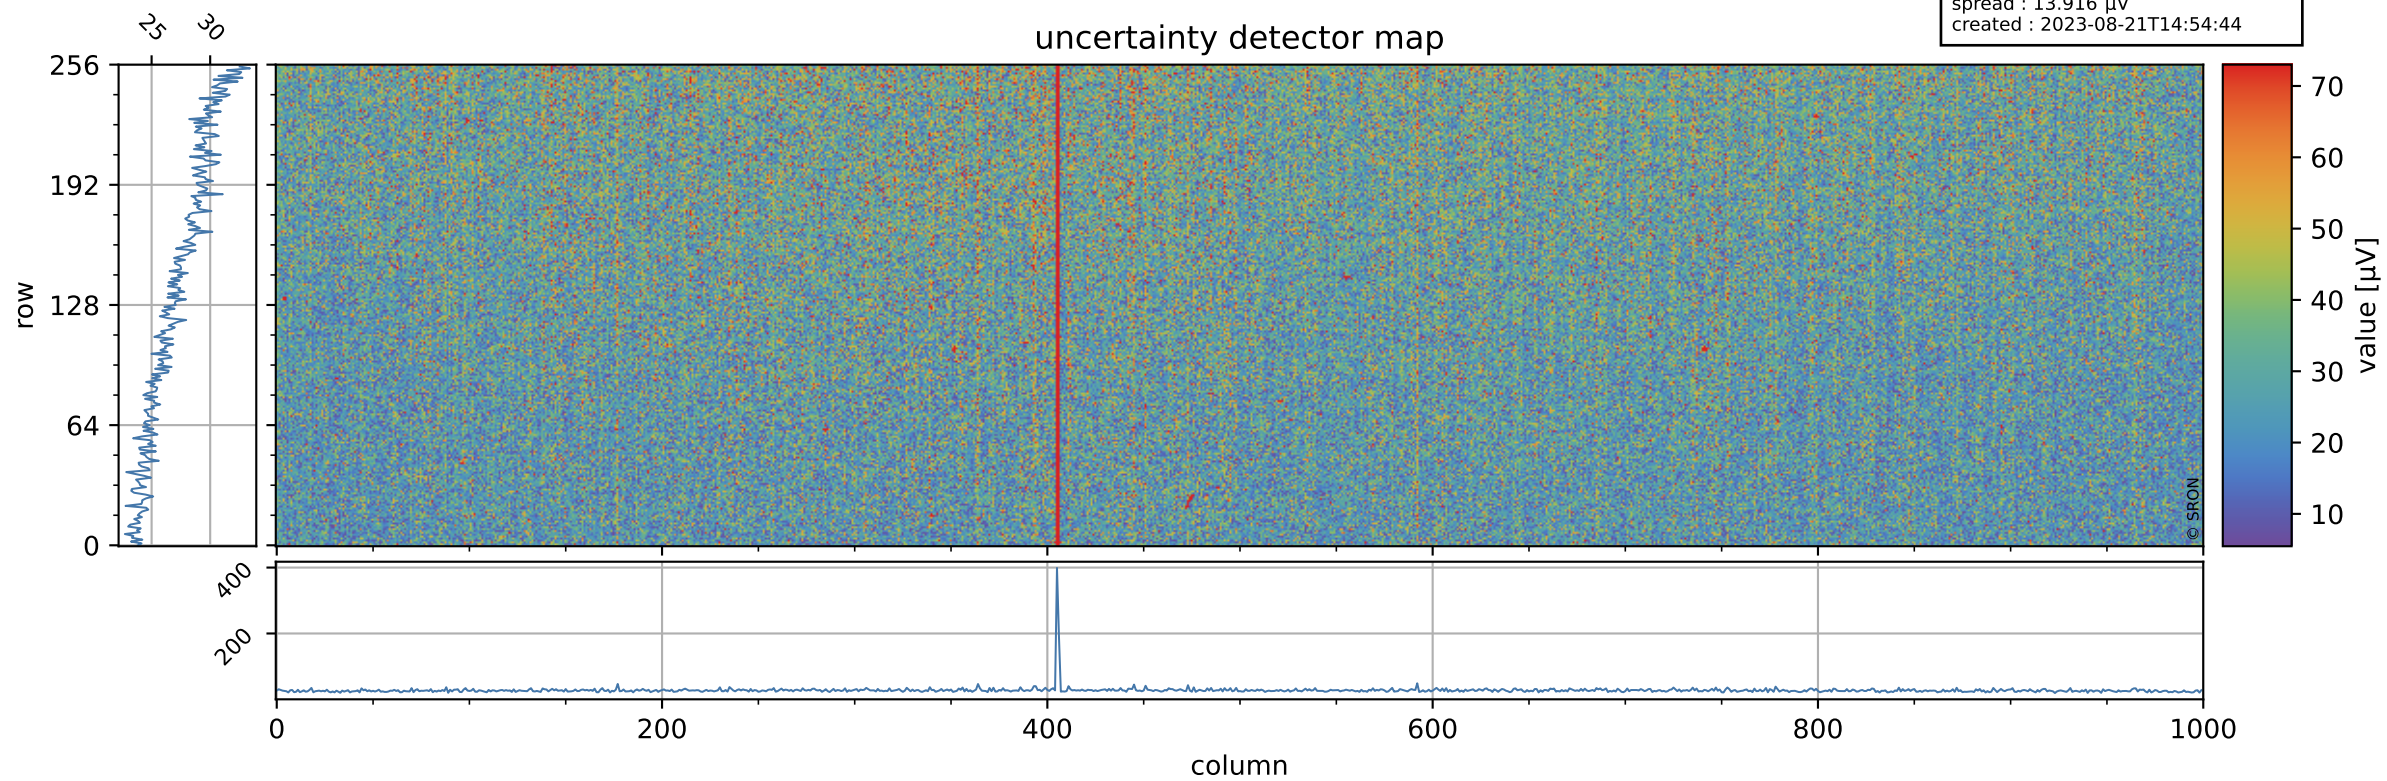

Tropomi SWIR offset (official)

orbits : 20 in [17542, 17587]
coverage : 2021-03-03 / 2021-03-05
median : 0.52592 V
spread : 0.035922 V
created : 2023-08-21T14:54:43

value detector map

Tropomi SWIR offset (official)

orbits : 20 in [17542, 17587]
coverage : 2021-03-03 / 2021-03-05
median : 27.33 μV
spread : 13.916 μV
created : 2023-08-21T14:54:44

Tropomi SWIR offset (official)

orbits : 20 in [17542, 17587]
coverage : 2021-03-03 / 2021-03-05
median : -0.093761 mV
spread : 0.4038 mV
created : 2023-08-21T14:54:44

value compared with SWIR offset CKD

Tropomi SWIR offset (official) ground-tracks of Sentinel-5P

orbits : 20 in [17542, 17587]
coverage : 2021-03-03 / 2021-03-05
created : 2023-08-21T14:54:44

Tropomi SWIR offset (official)

orbits : [2827, 17587]
coverage : 2018-04-30 / 2021-03-05
created : 2023-08-21T14:54:45

trend of detector median & temperatures