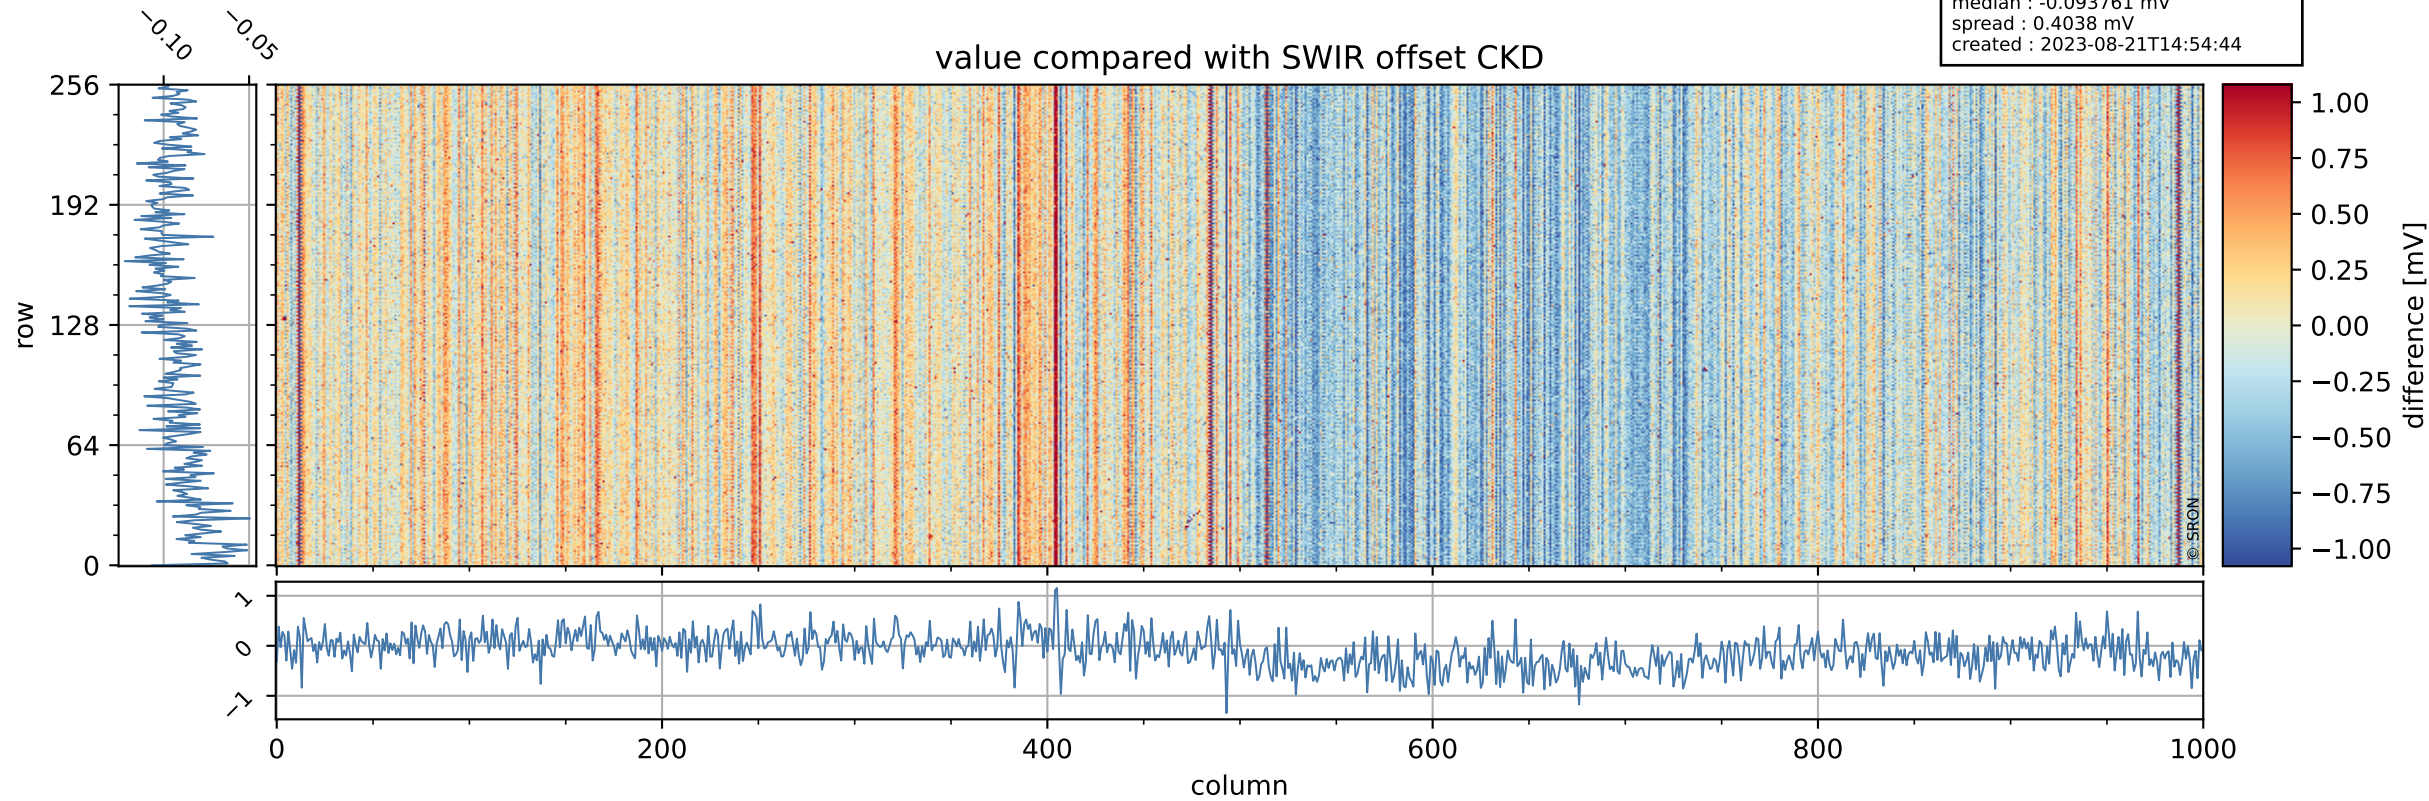

Tropomi SWIR offset (official)

orbits : 20 in [17542, 17587]
coverage : 2021-03-03 / 2021-03-05
median : 0.52592 V
spread : 0.035922 V
created : 2023-08-21T14:54:43

value detector map

Tropomi SWIR offset (official)

orbits : 20 in [17542, 17587]
coverage : 2021-03-03 / 2021-03-05
median : 27.33 μV
spread : 13.916 μV
created : 2023-08-21T14:54:44

Tropomi SWIR offset (official)

orbits : 20 in [17542, 17587]
coverage : 2021-03-03 / 2021-03-05
median : -0.093761 mV
spread : 0.4038 mV
created : 2023-08-21T14:54:44

value compared with SWIR offset CKD

Tropomi SWIR offset (official) ground-tracks of Sentinel-5P

orbits : 20 in [17542, 17587]
coverage : 2021-03-03 / 2021-03-05
created : 2023-08-21T14:54:44

Tropomi SWIR offset (official)

orbits : [2827, 17587]
coverage : 2018-04-30 / 2021-03-05
created : 2023-08-21T14:54:45

trend of detector median & temperatures