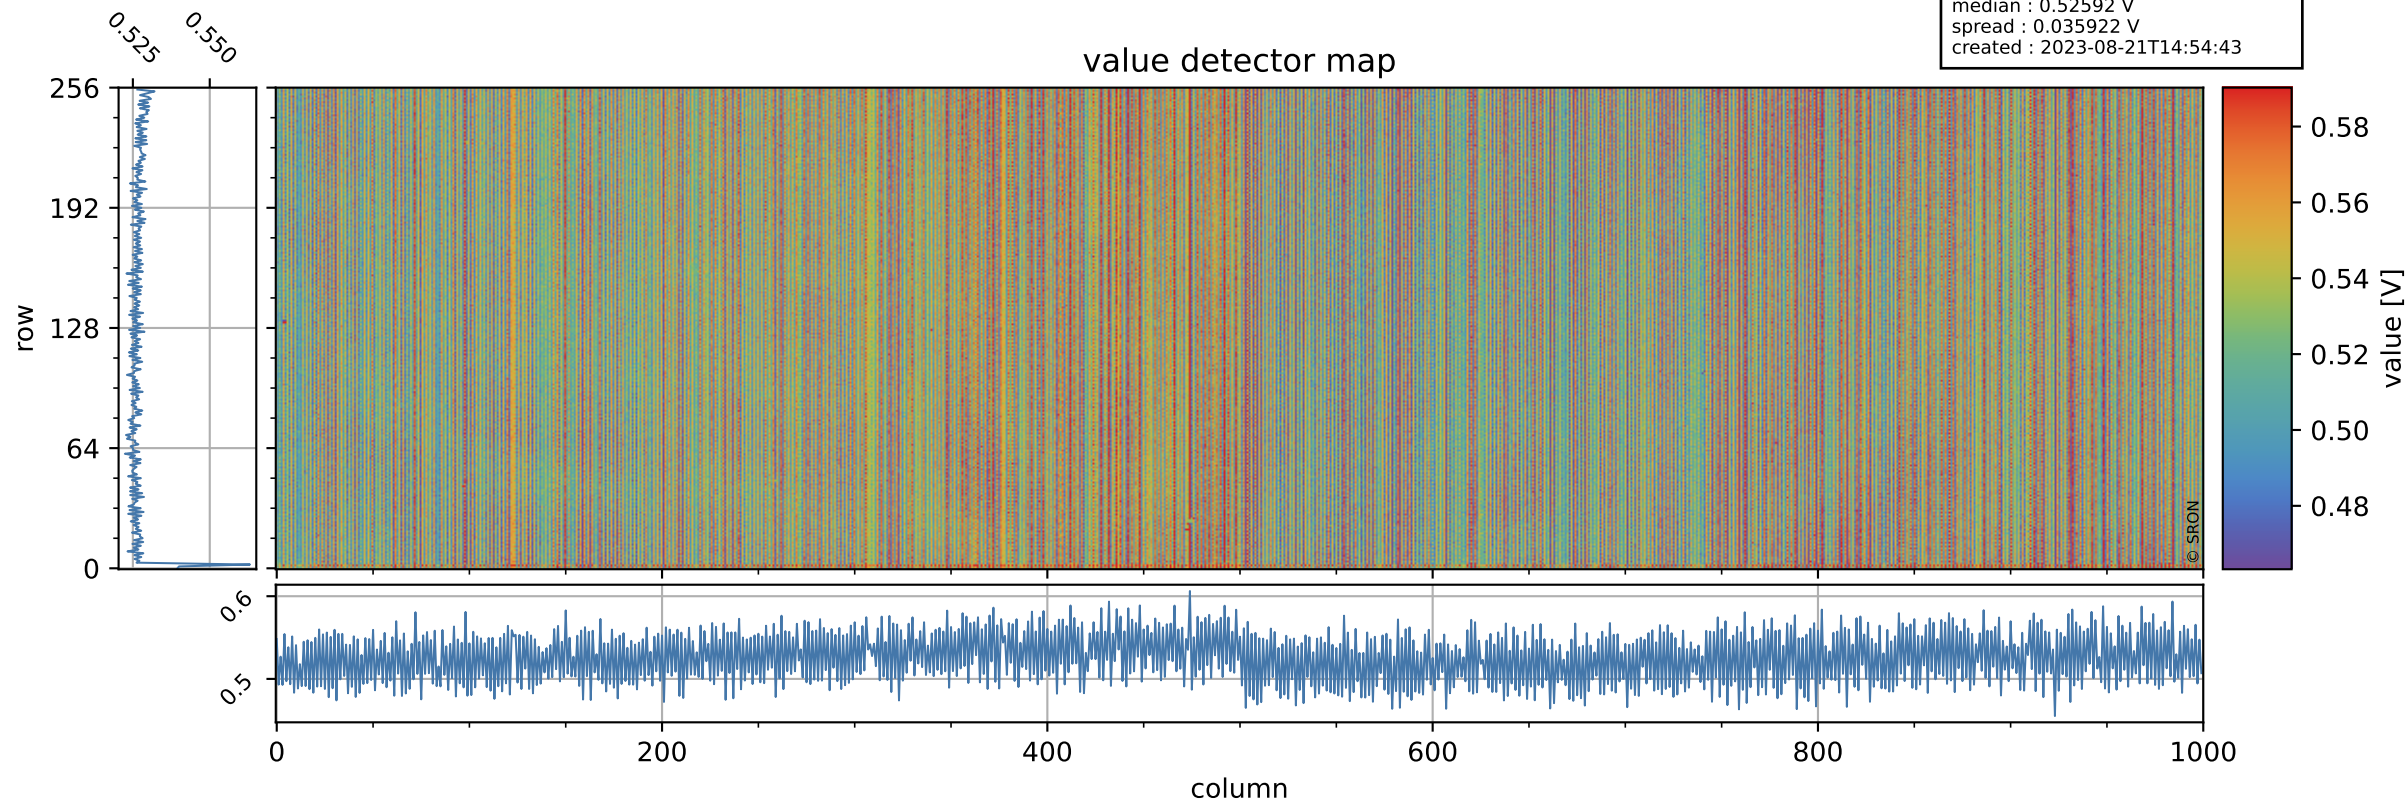

Tropomi SWIR offset (official)

orbits : 20 in [17542, 17587]
coverage : 2021-03-03 / 2021-03-05
median : 0.52592 V
spread : 0.035922 V
created : 2023-08-21T14:54:43

value detector map

Tropomi SWIR offset (official)

orbits : 20 in [17542, 17587]
coverage : 2021-03-03 / 2021-03-05
median : 27.33 μV
spread : 13.916 μV
created : 2023-08-21T14:54:44

Tropomi SWIR offset (official)

orbits : 20 in [17542, 17587]
coverage : 2021-03-03 / 2021-03-05
median : -0.093761 mV
spread : 0.4038 mV
created : 2023-08-21T14:54:44

value compared with SWIR offset CKD

Tropomi SWIR offset (official) ground-tracks of Sentinel-5P

orbits : 20 in [17542, 17587]
coverage : 2021-03-03 / 2021-03-05
created : 2023-08-21T14:54:44

Tropomi SWIR offset (official)

orbits : [2827, 17587]
coverage : 2018-04-30 / 2021-03-05
created : 2023-08-21T14:54:45

trend of detector median & temperatures