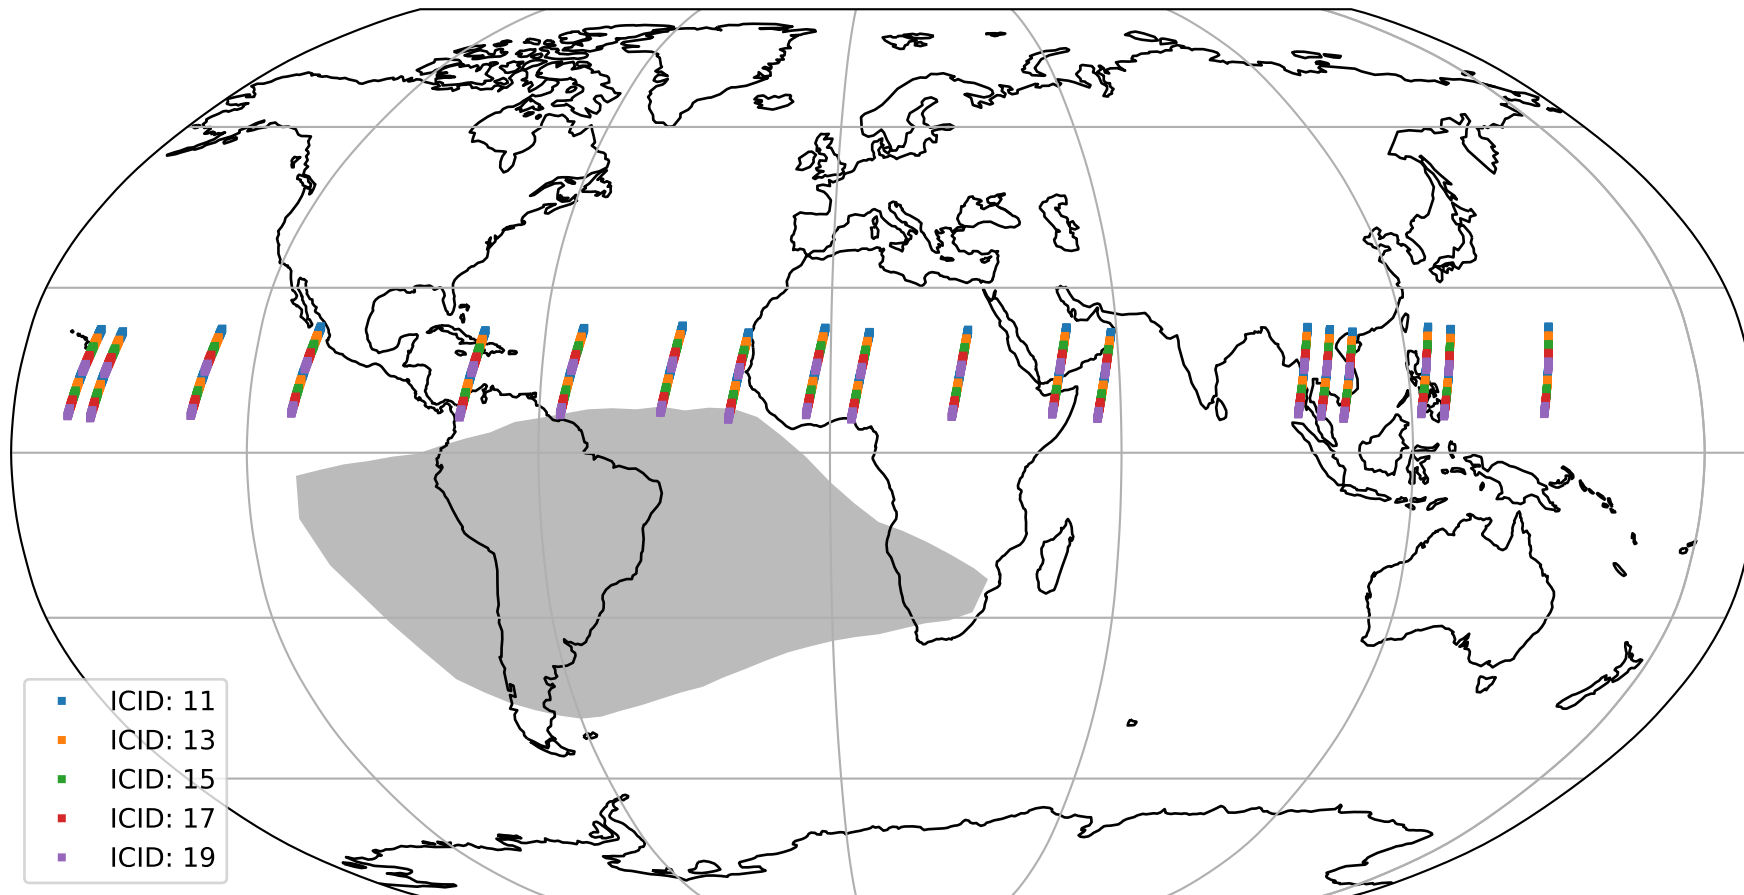

Tropomi SWIR offset (official)

orbits : 19 in [17557, 17602]
coverage : 2021-03-04 / 2021-03-07
median : 0.52592 V
spread : 0.035923 V
created : 2023-08-21T14:54:46

value detector map

Tropomi SWIR offset (official)

orbits : 19 in [17557, 17602]
coverage : 2021-03-04 / 2021-03-07
median : 28.084 μV
spread : 14.194 μV
created : 2023-08-21T14:54:47

Tropomi SWIR offset (official)

orbits : 19 in [17557, 17602]
coverage : 2021-03-04 / 2021-03-07
median : -0.096448 mV
spread : 0.40673 mV
created : 2023-08-21T14:54:47

value compared with SWIR offset CKD

Tropomi SWIR offset (official) ground-tracks of Sentinel-5P

orbits : 19 in [17557, 17602]
coverage : 2021-03-04 / 2021-03-07
created : 2023-08-21T14:54:48

Tropomi SWIR offset (official)

orbits : [2827, 17602]
coverage : 2018-04-30 / 2021-03-07
created : 2023-08-21T14:54:48

trend of detector median & temperatures