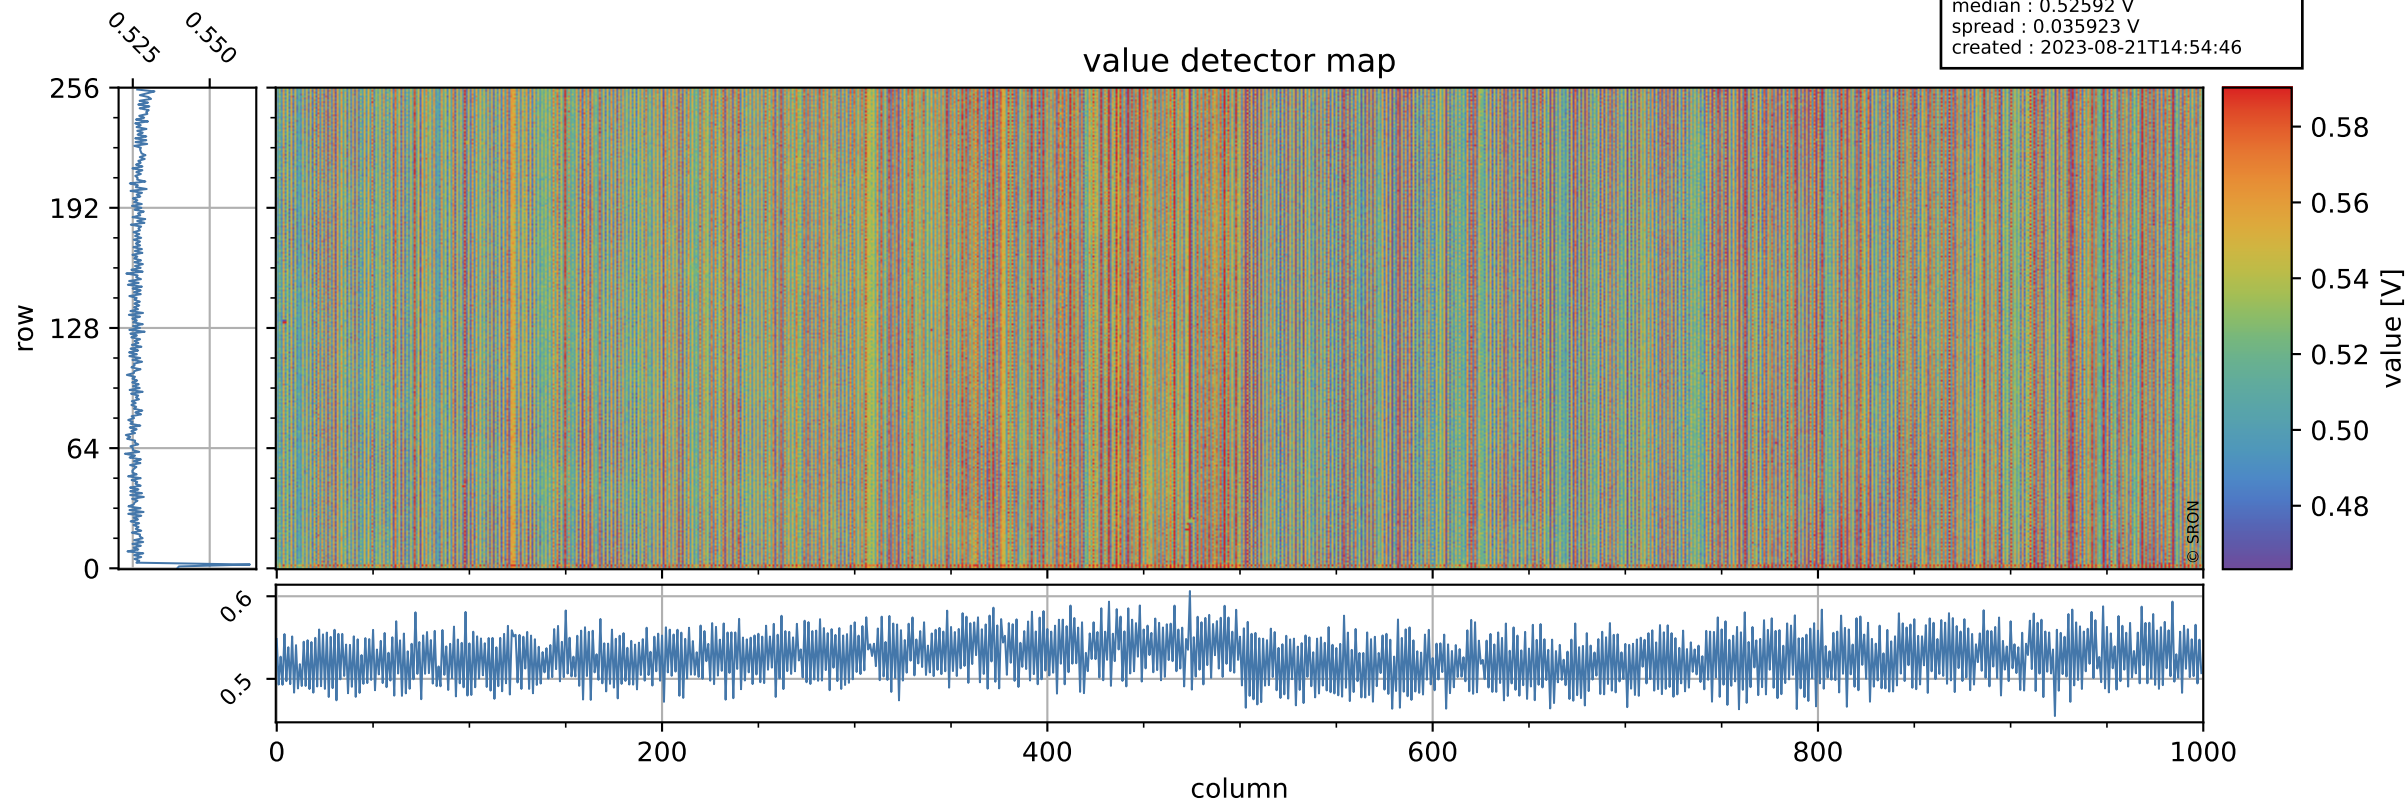

Tropomi SWIR offset (official)

orbits : 19 in [17557, 17602]
coverage : 2021-03-04 / 2021-03-07
median : 0.52592 V
spread : 0.035923 V
created : 2023-08-21T14:54:46

value detector map

Tropomi SWIR offset (official)

orbits : 19 in [17557, 17602]
coverage : 2021-03-04 / 2021-03-07
median : 28.084 μV
spread : 14.194 μV
created : 2023-08-21T14:54:47

Tropomi SWIR offset (official)

orbits : 19 in [17557, 17602]
coverage : 2021-03-04 / 2021-03-07
median : -0.096448 mV
spread : 0.40673 mV
created : 2023-08-21T14:54:47

value compared with SWIR offset CKD

Tropomi SWIR offset (official) ground-tracks of Sentinel-5P

orbits : 19 in [17557, 17602]
coverage : 2021-03-04 / 2021-03-07
created : 2023-08-21T14:54:48

Tropomi SWIR offset (official)

orbits : [2827, 17602]
coverage : 2018-04-30 / 2021-03-07
created : 2023-08-21T14:54:48

trend of detector median & temperatures