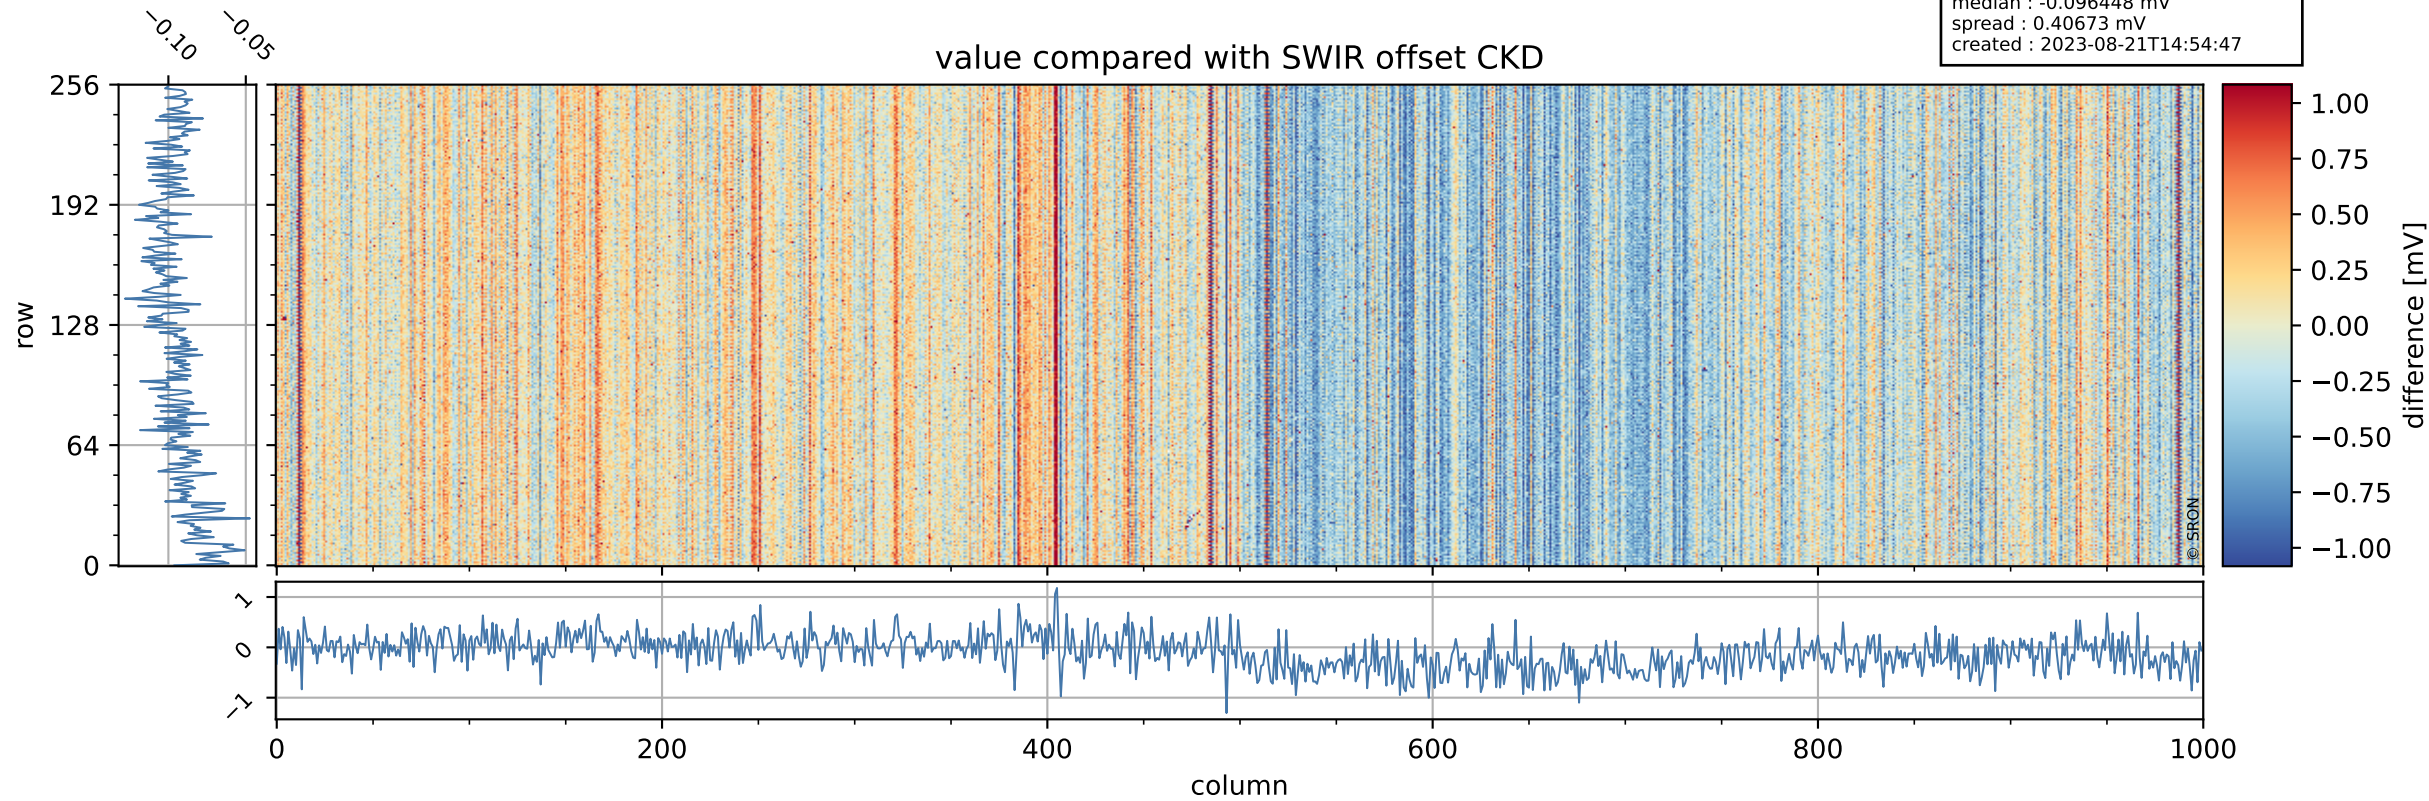

Tropomi SWIR offset (official)

orbits : 19 in [17557, 17602]
coverage : 2021-03-04 / 2021-03-07
median : 0.52592 V
spread : 0.035923 V
created : 2023-08-21T14:54:46

value detector map

Tropomi SWIR offset (official)

orbits : 19 in [17557, 17602]
coverage : 2021-03-04 / 2021-03-07
median : 28.084 μV
spread : 14.194 μV
created : 2023-08-21T14:54:47

Tropomi SWIR offset (official)

orbits : 19 in [17557, 17602]
coverage : 2021-03-04 / 2021-03-07
median : -0.096448 mV
spread : 0.40673 mV
created : 2023-08-21T14:54:47

value compared with SWIR offset CKD

Tropomi SWIR offset (official) ground-tracks of Sentinel-5P

orbits : 19 in [17557, 17602]
coverage : 2021-03-04 / 2021-03-07
created : 2023-08-21T14:54:48

Tropomi SWIR offset (official)

orbits : [2827, 17602]
coverage : 2018-04-30 / 2021-03-07
created : 2023-08-21T14:54:48

trend of detector median & temperatures