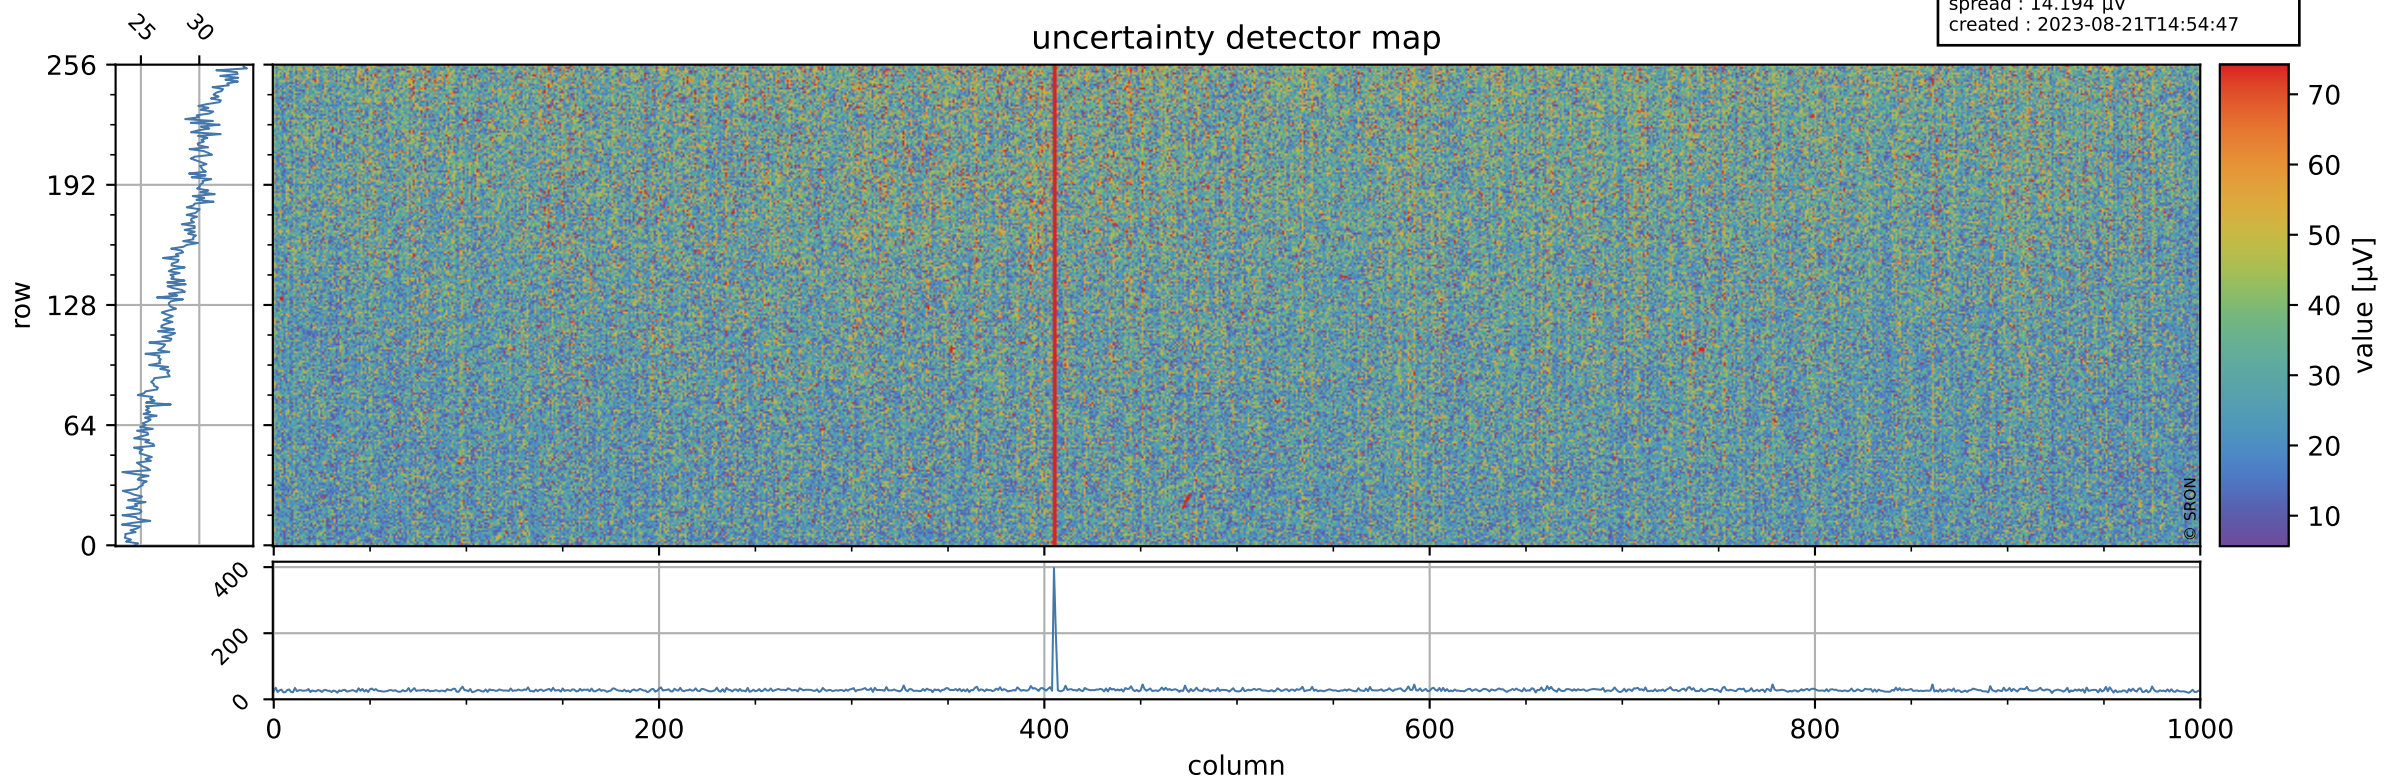

Tropomi SWIR offset (official)

orbits : 19 in [17557, 17602]
coverage : 2021-03-04 / 2021-03-07
median : 0.52592 V
spread : 0.035923 V
created : 2023-08-21T14:54:46

value detector map

Tropomi SWIR offset (official)

orbits : 19 in [17557, 17602]
coverage : 2021-03-04 / 2021-03-07
median : 28.084 μV
spread : 14.194 μV
created : 2023-08-21T14:54:47

Tropomi SWIR offset (official)

orbits : 19 in [17557, 17602]
coverage : 2021-03-04 / 2021-03-07
median : -0.096448 mV
spread : 0.40673 mV
created : 2023-08-21T14:54:47

value compared with SWIR offset CKD

Tropomi SWIR offset (official) ground-tracks of Sentinel-5P

orbits : 19 in [17557, 17602]
coverage : 2021-03-04 / 2021-03-07
created : 2023-08-21T14:54:48

Tropomi SWIR offset (official)

orbits : [2827, 17602]
coverage : 2018-04-30 / 2021-03-07
created : 2023-08-21T14:54:48

trend of detector median & temperatures