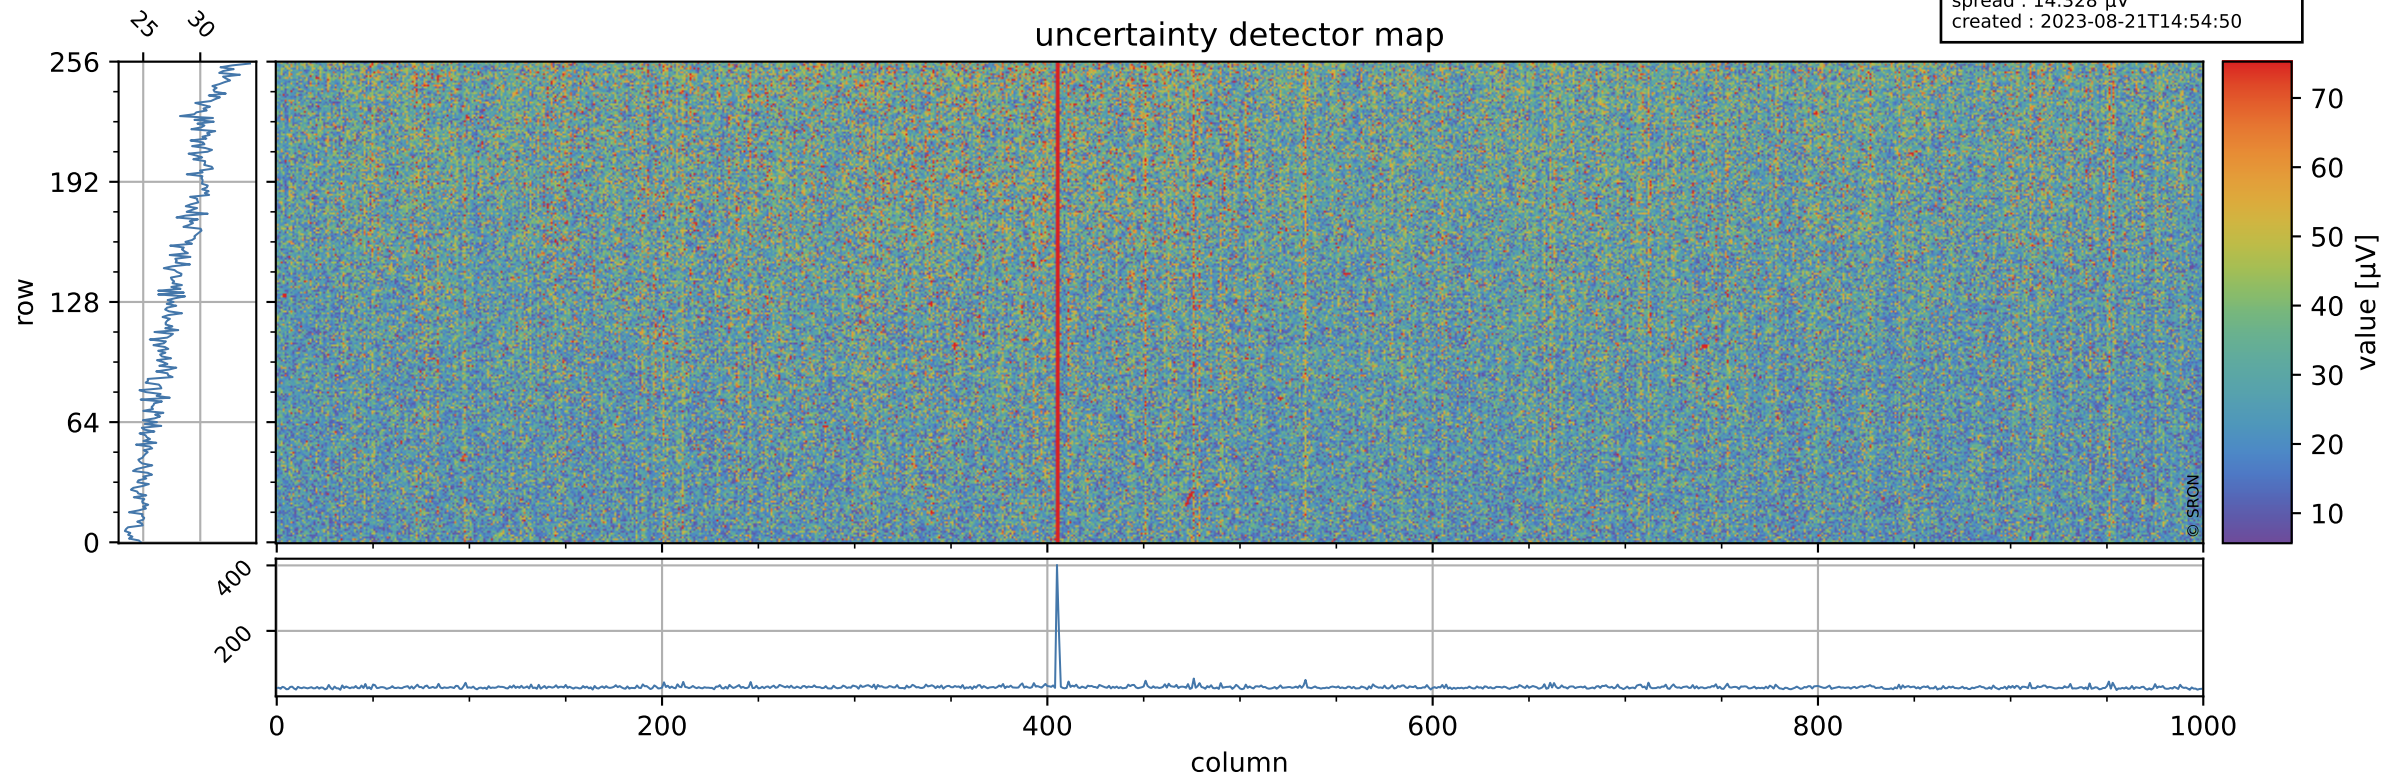

Tropomi SWIR offset (official)

orbits : 19 in [17572, 17617]
coverage : 2021-03-05 / 2021-03-08
median : 0.52592 V
spread : 0.03592 V
created : 2023-08-21T14:54:50

value detector map

Tropomi SWIR offset (official)

orbits : 19 in [17572, 17617]
coverage : 2021-03-05 / 2021-03-08
median : 28.133 μV
spread : 14.328 μV
created : 2023-08-21T14:54:50

Tropomi SWIR offset (official)

orbits : 19 in [17572, 17617]
coverage : 2021-03-05 / 2021-03-08
median : -0.088107 mV
spread : 0.40247 mV
created : 2023-08-21T14:54:50

value compared with SWIR offset CKD

Tropomi SWIR offset (official) ground-tracks of Sentinel-5P

orbits : 19 in [17572, 17617]
coverage : 2021-03-05 / 2021-03-08
created : 2023-08-21T14:54:51

Tropomi SWIR offset (official)

orbits : [2827, 17617]
coverage : 2018-04-30 / 2021-03-08
created : 2023-08-21T14:54:51

trend of detector median & temperatures