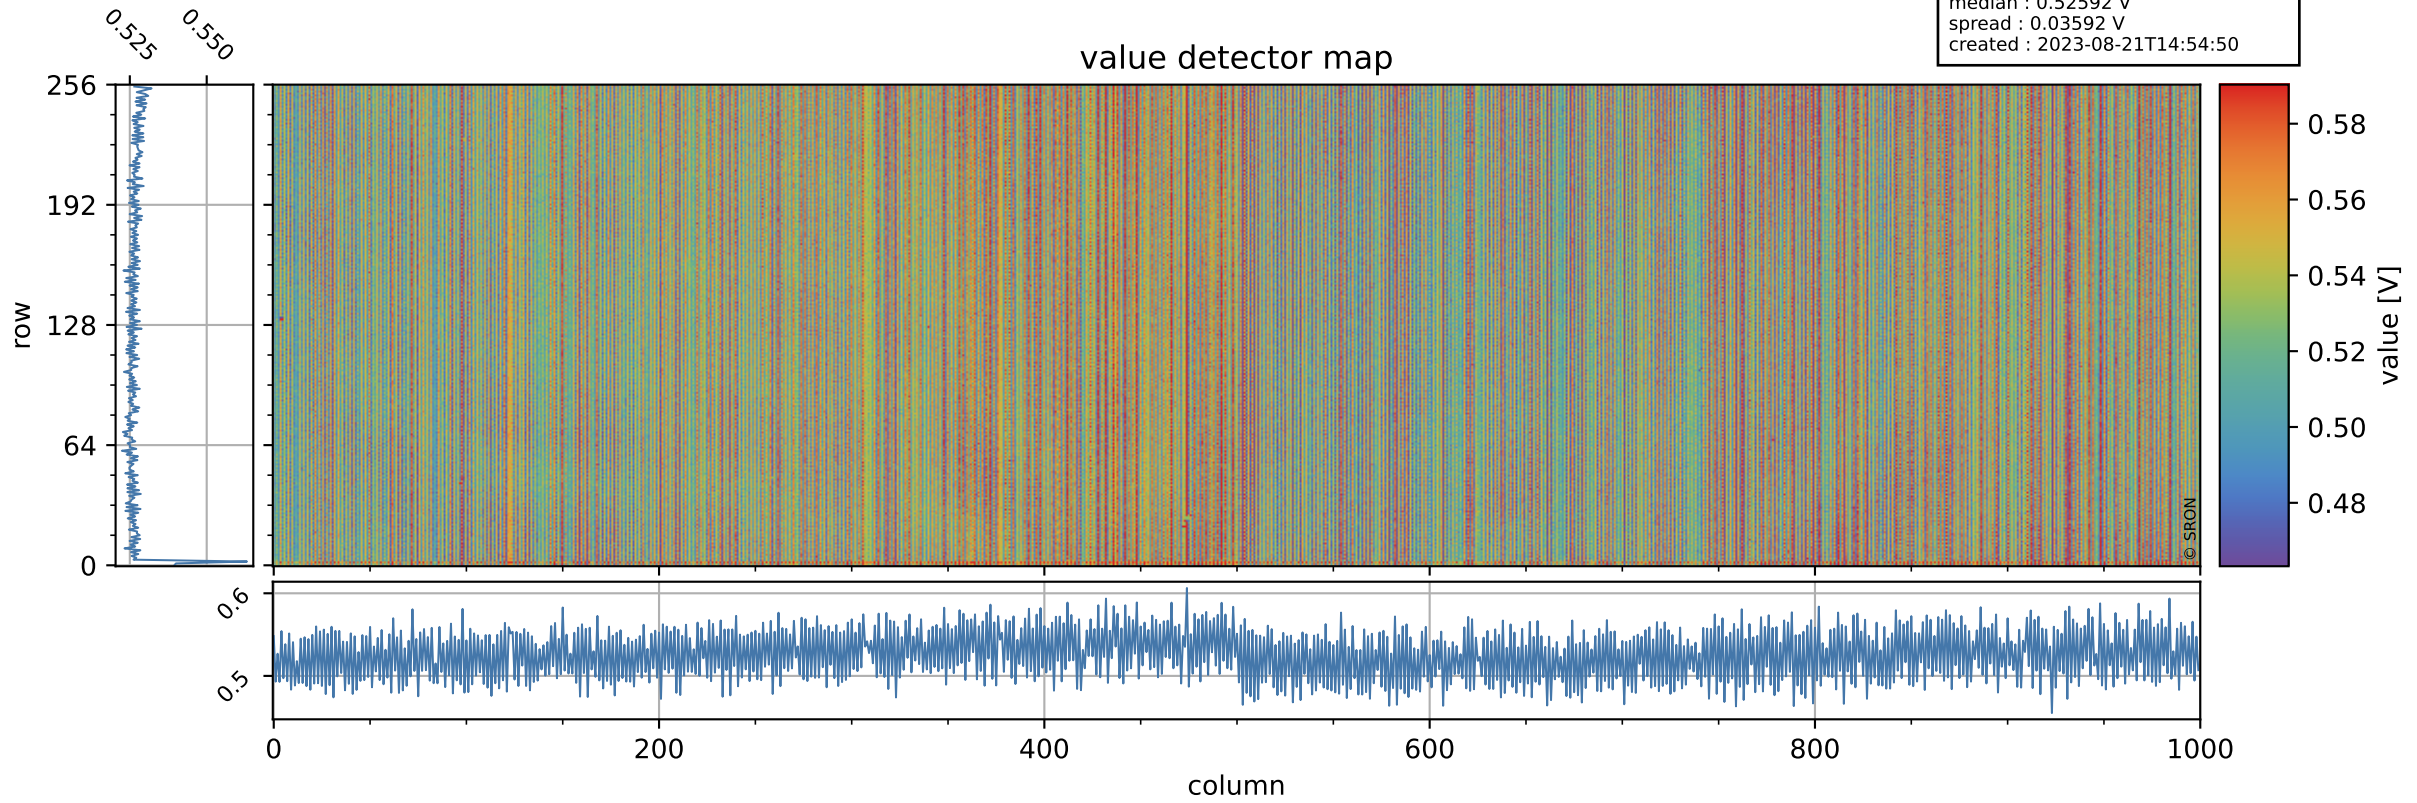

Tropomi SWIR offset (official)

orbits : 19 in [17572, 17617]
coverage : 2021-03-05 / 2021-03-08
median : 0.52592 V
spread : 0.03592 V
created : 2023-08-21T14:54:50

value detector map

Tropomi SWIR offset (official)

orbits : 19 in [17572, 17617]
coverage : 2021-03-05 / 2021-03-08
median : 28.133 μV
spread : 14.328 μV
created : 2023-08-21T14:54:50

Tropomi SWIR offset (official)

orbits : 19 in [17572, 17617]
coverage : 2021-03-05 / 2021-03-08
median : -0.088107 mV
spread : 0.40247 mV
created : 2023-08-21T14:54:50

value compared with SWIR offset CKD

Tropomi SWIR offset (official) ground-tracks of Sentinel-5P

orbits : 19 in [17572, 17617]
coverage : 2021-03-05 / 2021-03-08
created : 2023-08-21T14:54:51

Tropomi SWIR offset (official)

orbits : [2827, 17617]
coverage : 2018-04-30 / 2021-03-08
created : 2023-08-21T14:54:51

trend of detector median & temperatures