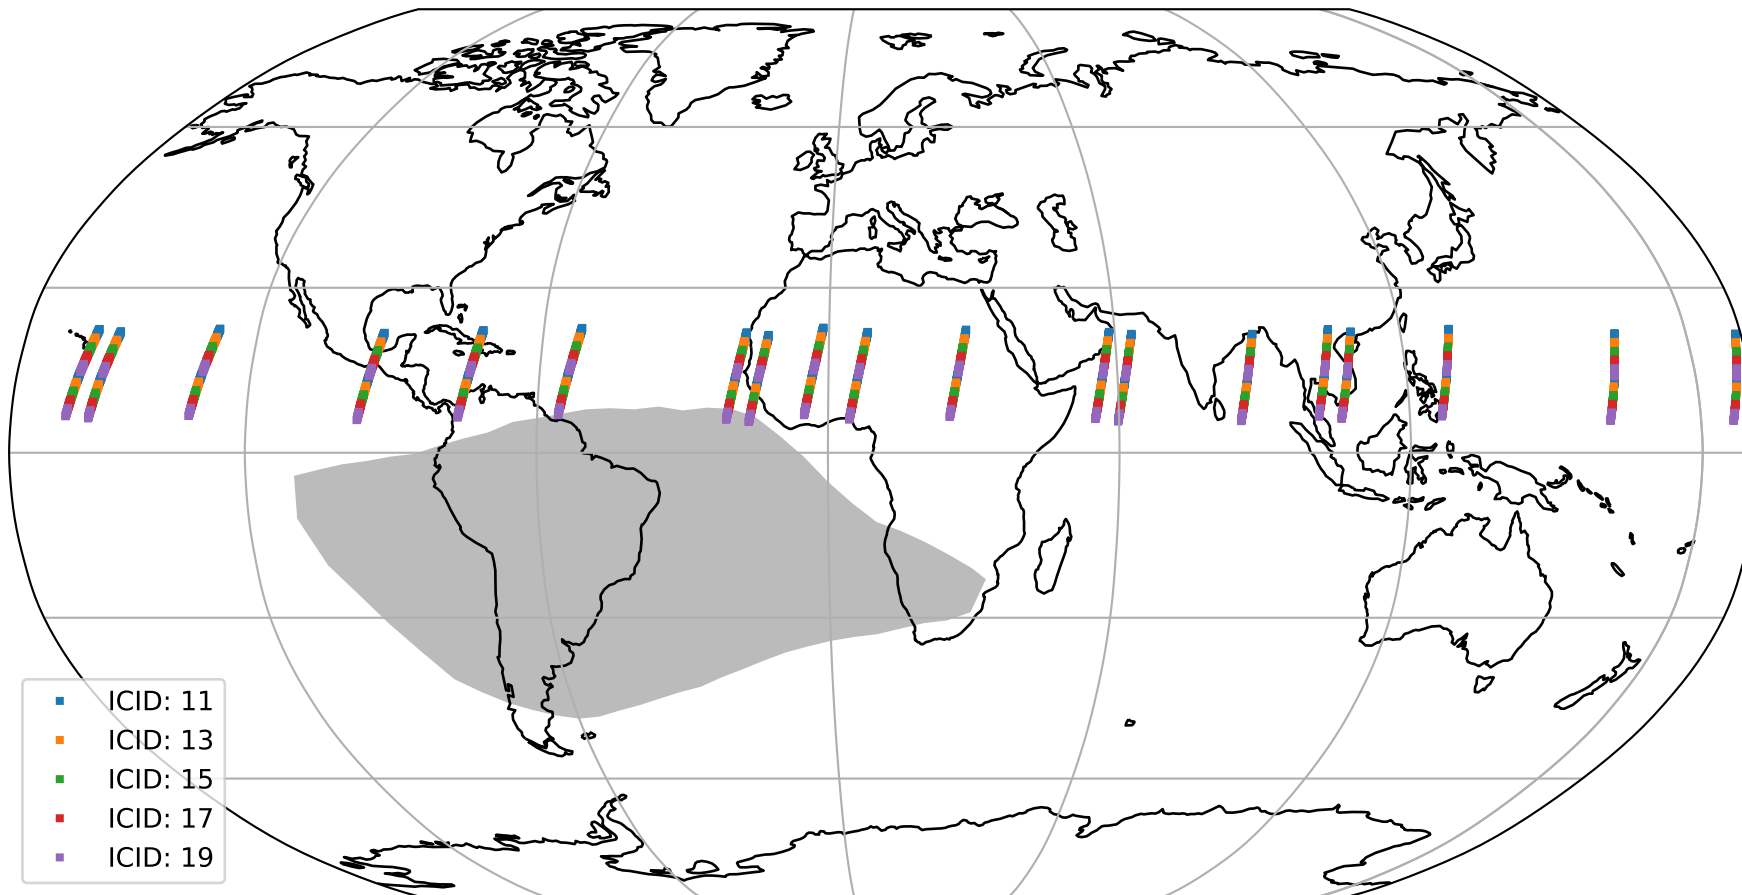

Tropomi SWIR offset (official)

orbits : 19 in [17572, 17617]
coverage : 2021-03-05 / 2021-03-08
median : 0.52592 V
spread : 0.03592 V
created : 2023-08-21T14:54:50

value detector map

Tropomi SWIR offset (official)

orbits : 19 in [17572, 17617]
coverage : 2021-03-05 / 2021-03-08
median : 28.133 μV
spread : 14.328 μV
created : 2023-08-21T14:54:50

Tropomi SWIR offset (official)

orbits : 19 in [17572, 17617]
coverage : 2021-03-05 / 2021-03-08
median : -0.088107 mV
spread : 0.40247 mV
created : 2023-08-21T14:54:50

value compared with SWIR offset CKD

Tropomi SWIR offset (official) ground-tracks of Sentinel-5P

orbits : 19 in [17572, 17617]
coverage : 2021-03-05 / 2021-03-08
created : 2023-08-21T14:54:51

Tropomi SWIR offset (official)

orbits : [2827, 17617]
coverage : 2018-04-30 / 2021-03-08
created : 2023-08-21T14:54:51

trend of detector median & temperatures