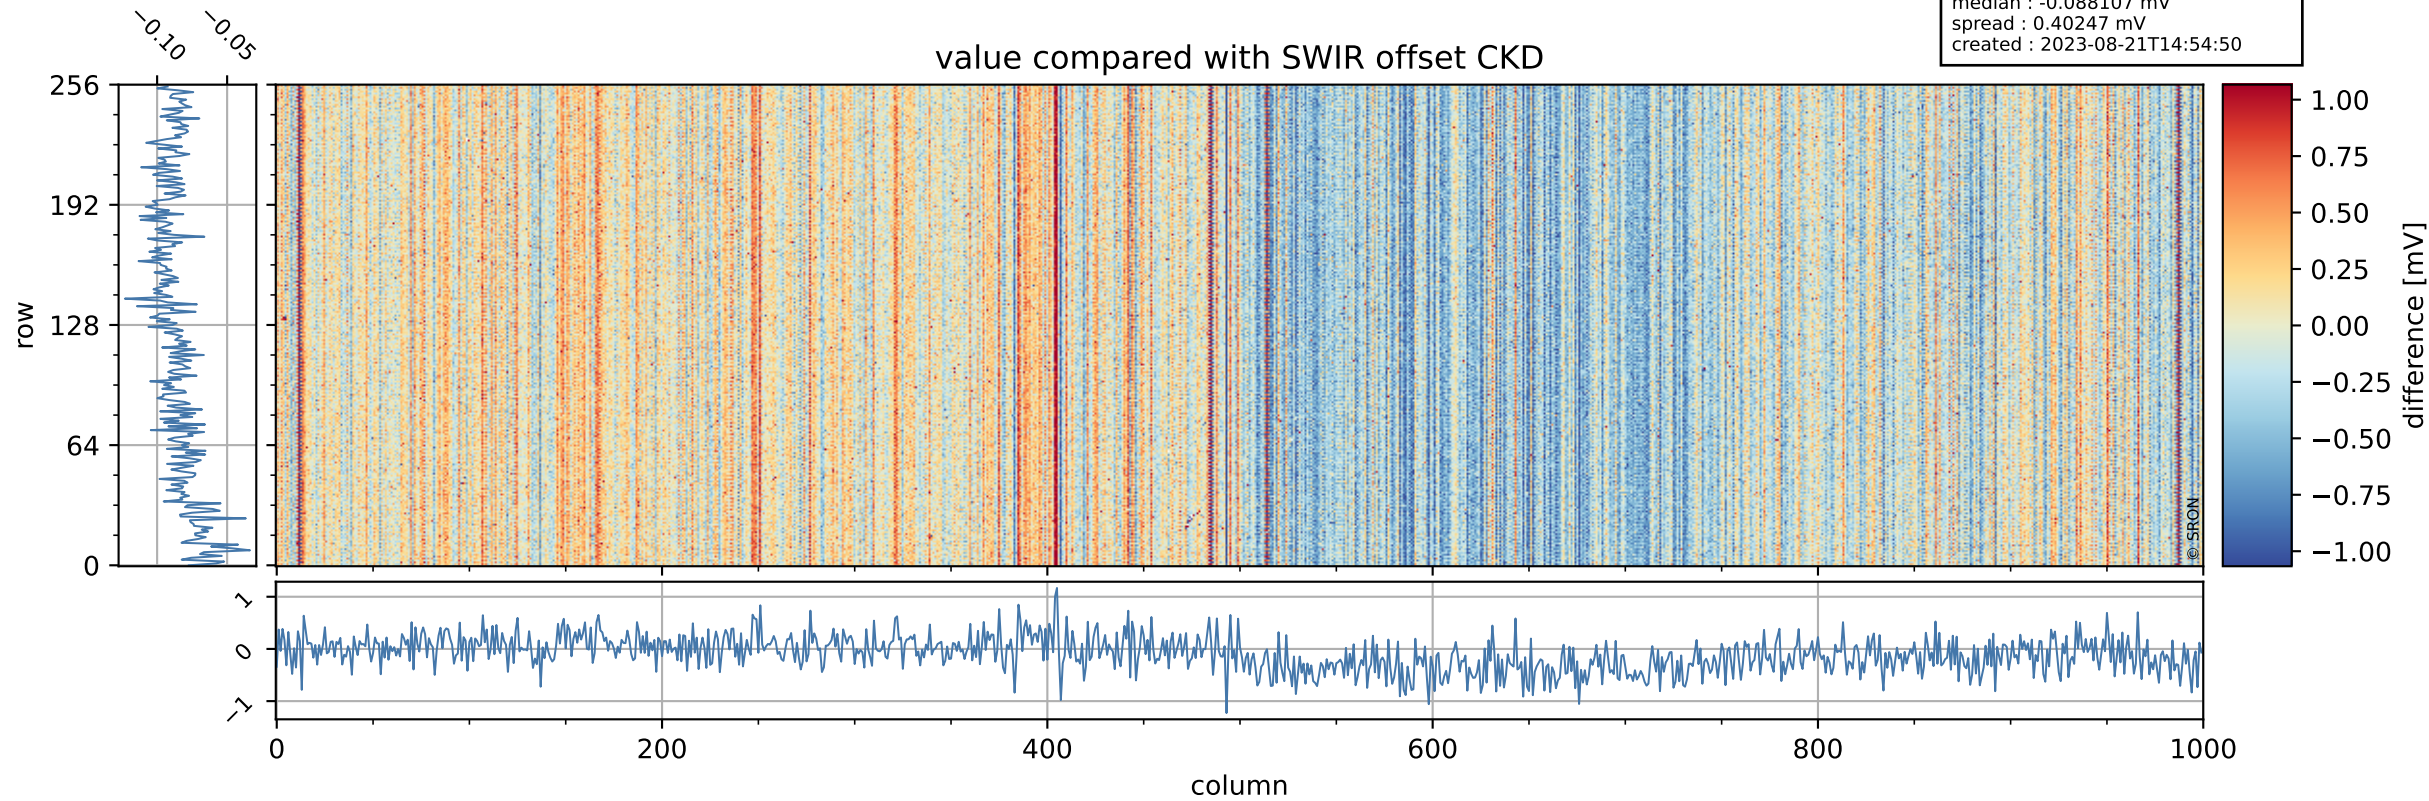

Tropomi SWIR offset (official)

orbits : 19 in [17572, 17617]
coverage : 2021-03-05 / 2021-03-08
median : 0.52592 V
spread : 0.03592 V
created : 2023-08-21T14:54:50

value detector map

Tropomi SWIR offset (official)

orbits : 19 in [17572, 17617]
coverage : 2021-03-05 / 2021-03-08
median : 28.133 μV
spread : 14.328 μV
created : 2023-08-21T14:54:50

Tropomi SWIR offset (official)

orbits : 19 in [17572, 17617]
coverage : 2021-03-05 / 2021-03-08
median : -0.088107 mV
spread : 0.40247 mV
created : 2023-08-21T14:54:50

value compared with SWIR offset CKD

Tropomi SWIR offset (official) ground-tracks of Sentinel-5P

orbits : 19 in [17572, 17617]
coverage : 2021-03-05 / 2021-03-08
created : 2023-08-21T14:54:51

Tropomi SWIR offset (official)

orbits : [2827, 17617]
coverage : 2018-04-30 / 2021-03-08
created : 2023-08-21T14:54:51

trend of detector median & temperatures