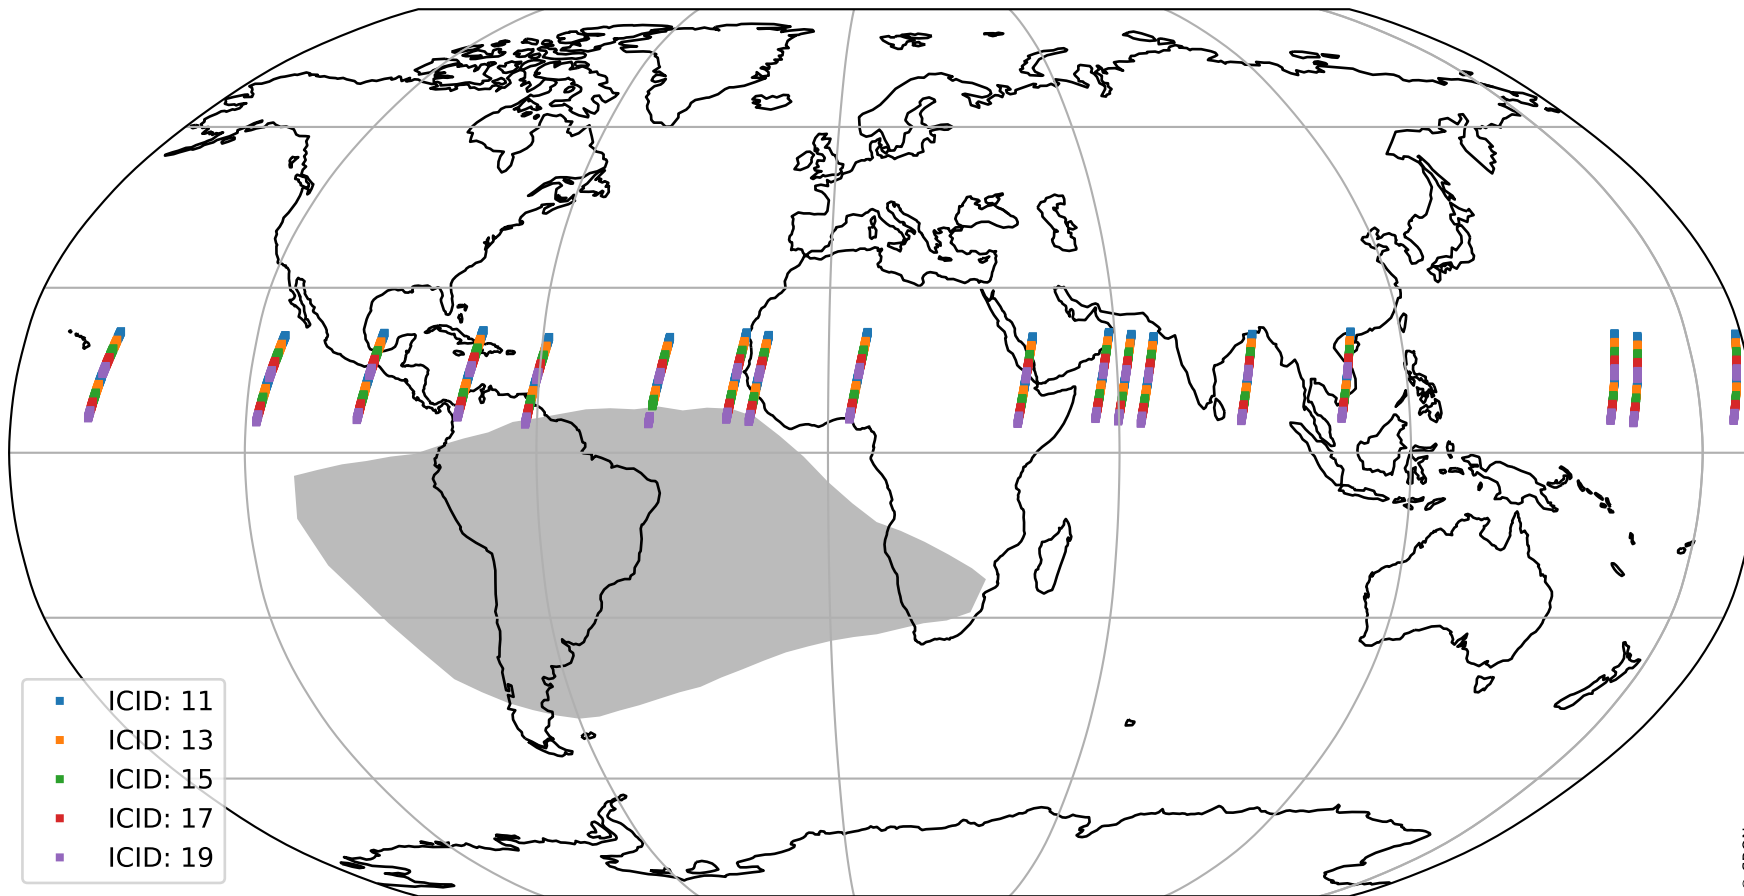

Tropomi SWIR offset (official)

orbits : 18 in [17587, 17632]
coverage : 2021-03-06 / 2021-03-09
median : 0.52593 V
spread : 0.035917 V
created : 2023-08-21T14:54:53

value detector map

Tropomi SWIR offset (official)

orbits : 18 in [17587, 17632]
coverage : 2021-03-06 / 2021-03-09
median : 28.807 μV
spread : 14.665 μV
created : 2023-08-21T14:54:53

Tropomi SWIR offset (official)

orbits : 18 in [17587, 17632]
coverage : 2021-03-06 / 2021-03-09
median : -0.084333 mV
spread : 0.40115 mV
created : 2023-08-21T14:54:54

value compared with SWIR offset CKD

Tropomi SWIR offset (official) ground-tracks of Sentinel-5P

orbits : 18 in [17587, 17632]
coverage : 2021-03-06 / 2021-03-09
created : 2023-08-21T14:54:54

Tropomi SWIR offset (official)

orbits : [2827, 17632]
coverage : 2018-04-30 / 2021-03-09
created : 2023-08-21T14:54:55

trend of detector median & temperatures