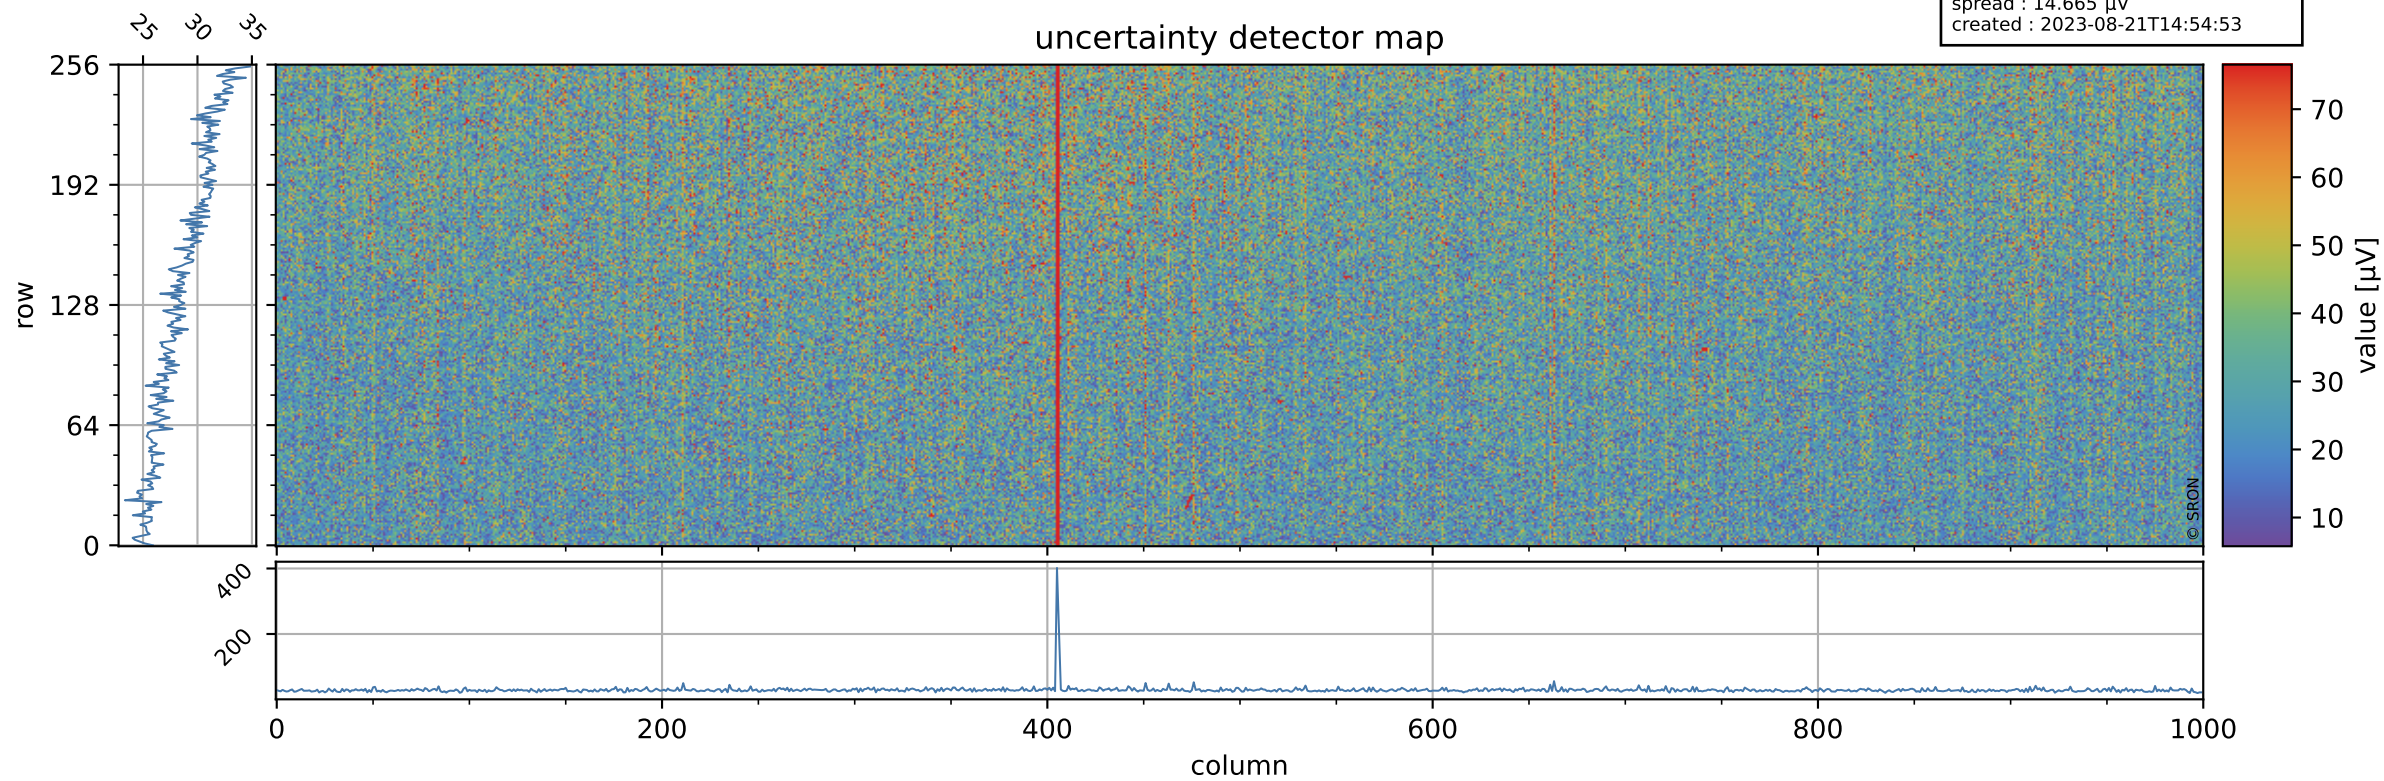

Tropomi SWIR offset (official)

orbits : 18 in [17587, 17632]
coverage : 2021-03-06 / 2021-03-09
median : 0.52593 V
spread : 0.035917 V
created : 2023-08-21T14:54:53

value detector map

Tropomi SWIR offset (official)

orbits : 18 in [17587, 17632]
coverage : 2021-03-06 / 2021-03-09
median : 28.807 μV
spread : 14.665 μV
created : 2023-08-21T14:54:53

Tropomi SWIR offset (official)

orbits : 18 in [17587, 17632]
coverage : 2021-03-06 / 2021-03-09
median : -0.084333 mV
spread : 0.40115 mV
created : 2023-08-21T14:54:54

value compared with SWIR offset CKD

Tropomi SWIR offset (official) ground-tracks of Sentinel-5P

orbits : 18 in [17587, 17632]
coverage : 2021-03-06 / 2021-03-09
created : 2023-08-21T14:54:54

Tropomi SWIR offset (official)

orbits : [2827, 17632]
coverage : 2018-04-30 / 2021-03-09
created : 2023-08-21T14:54:55

trend of detector median & temperatures