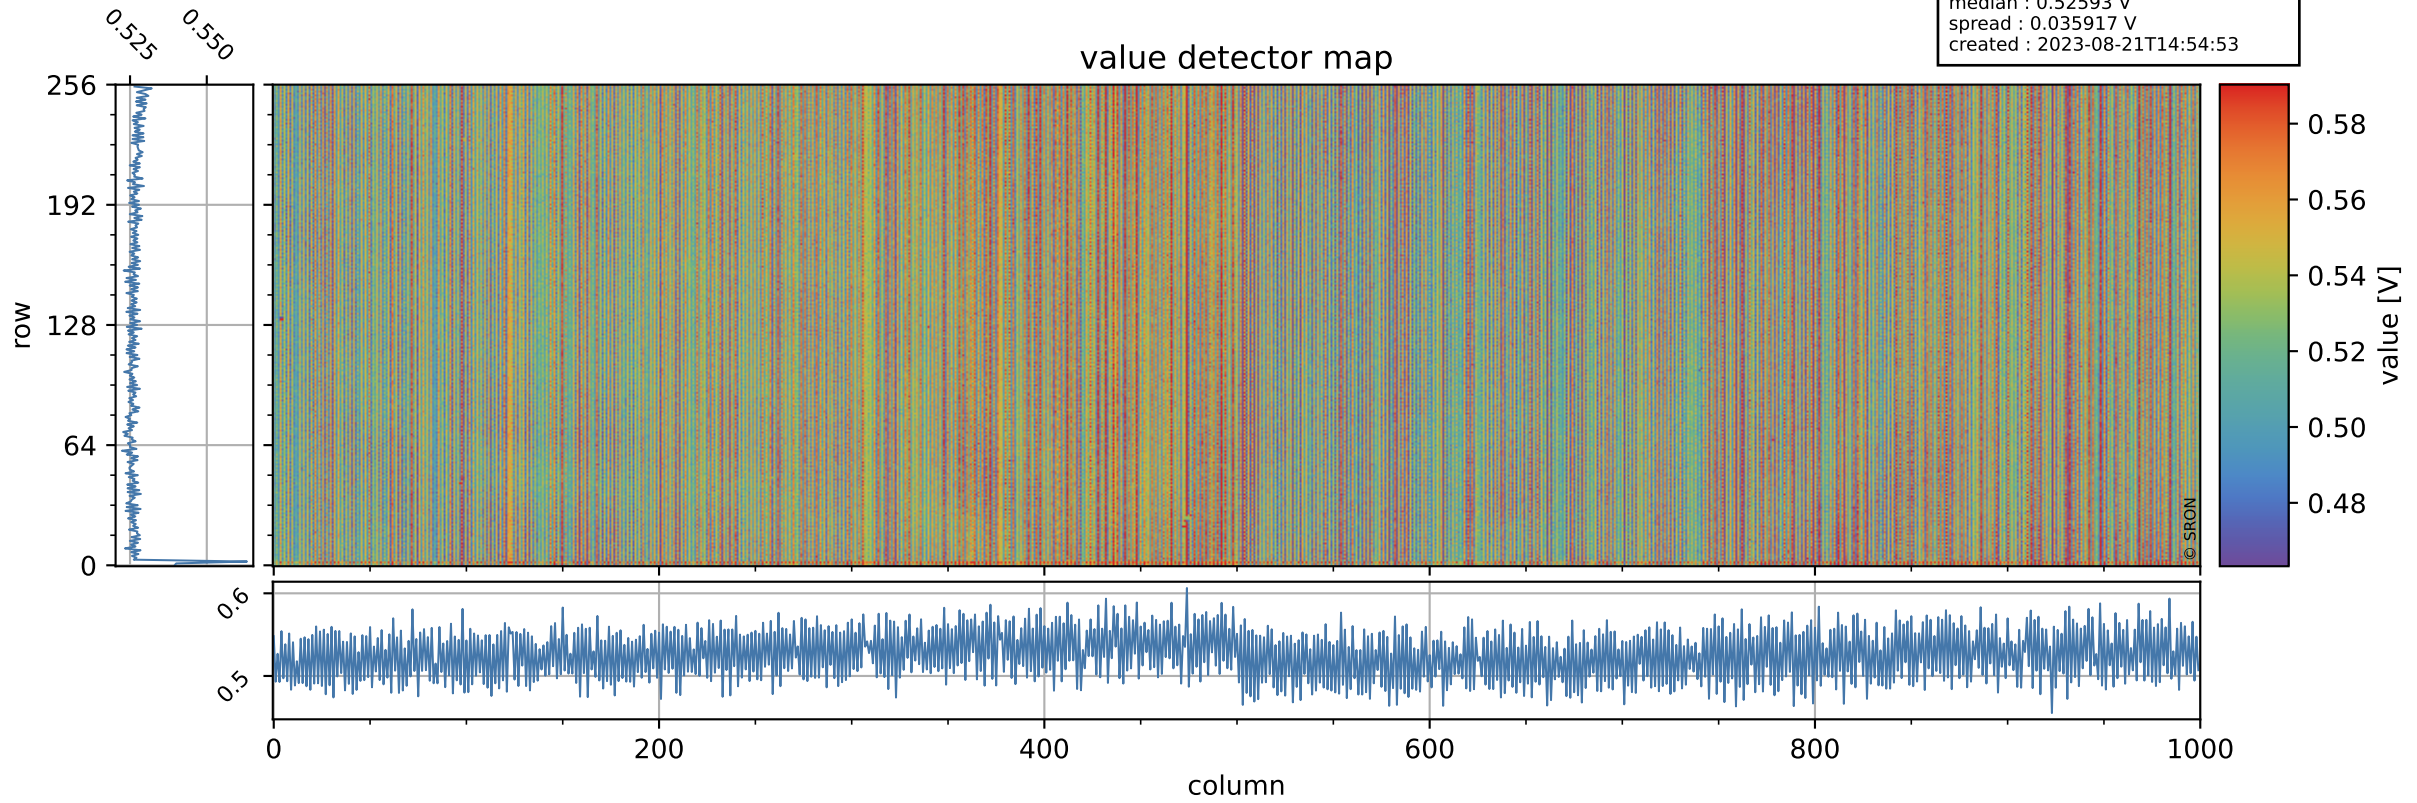

Tropomi SWIR offset (official)

orbits : 18 in [17587, 17632]
coverage : 2021-03-06 / 2021-03-09
median : 0.52593 V
spread : 0.035917 V
created : 2023-08-21T14:54:53

value detector map

Tropomi SWIR offset (official)

orbits : 18 in [17587, 17632]
coverage : 2021-03-06 / 2021-03-09
median : 28.807 μV
spread : 14.665 μV
created : 2023-08-21T14:54:53

Tropomi SWIR offset (official)

orbits : 18 in [17587, 17632]
coverage : 2021-03-06 / 2021-03-09
median : -0.084333 mV
spread : 0.40115 mV
created : 2023-08-21T14:54:54

value compared with SWIR offset CKD

Tropomi SWIR offset (official) ground-tracks of Sentinel-5P

orbits : 18 in [17587, 17632]
coverage : 2021-03-06 / 2021-03-09
created : 2023-08-21T14:54:54

Tropomi SWIR offset (official)

orbits : [2827, 17632]
coverage : 2018-04-30 / 2021-03-09
created : 2023-08-21T14:54:55

trend of detector median & temperatures