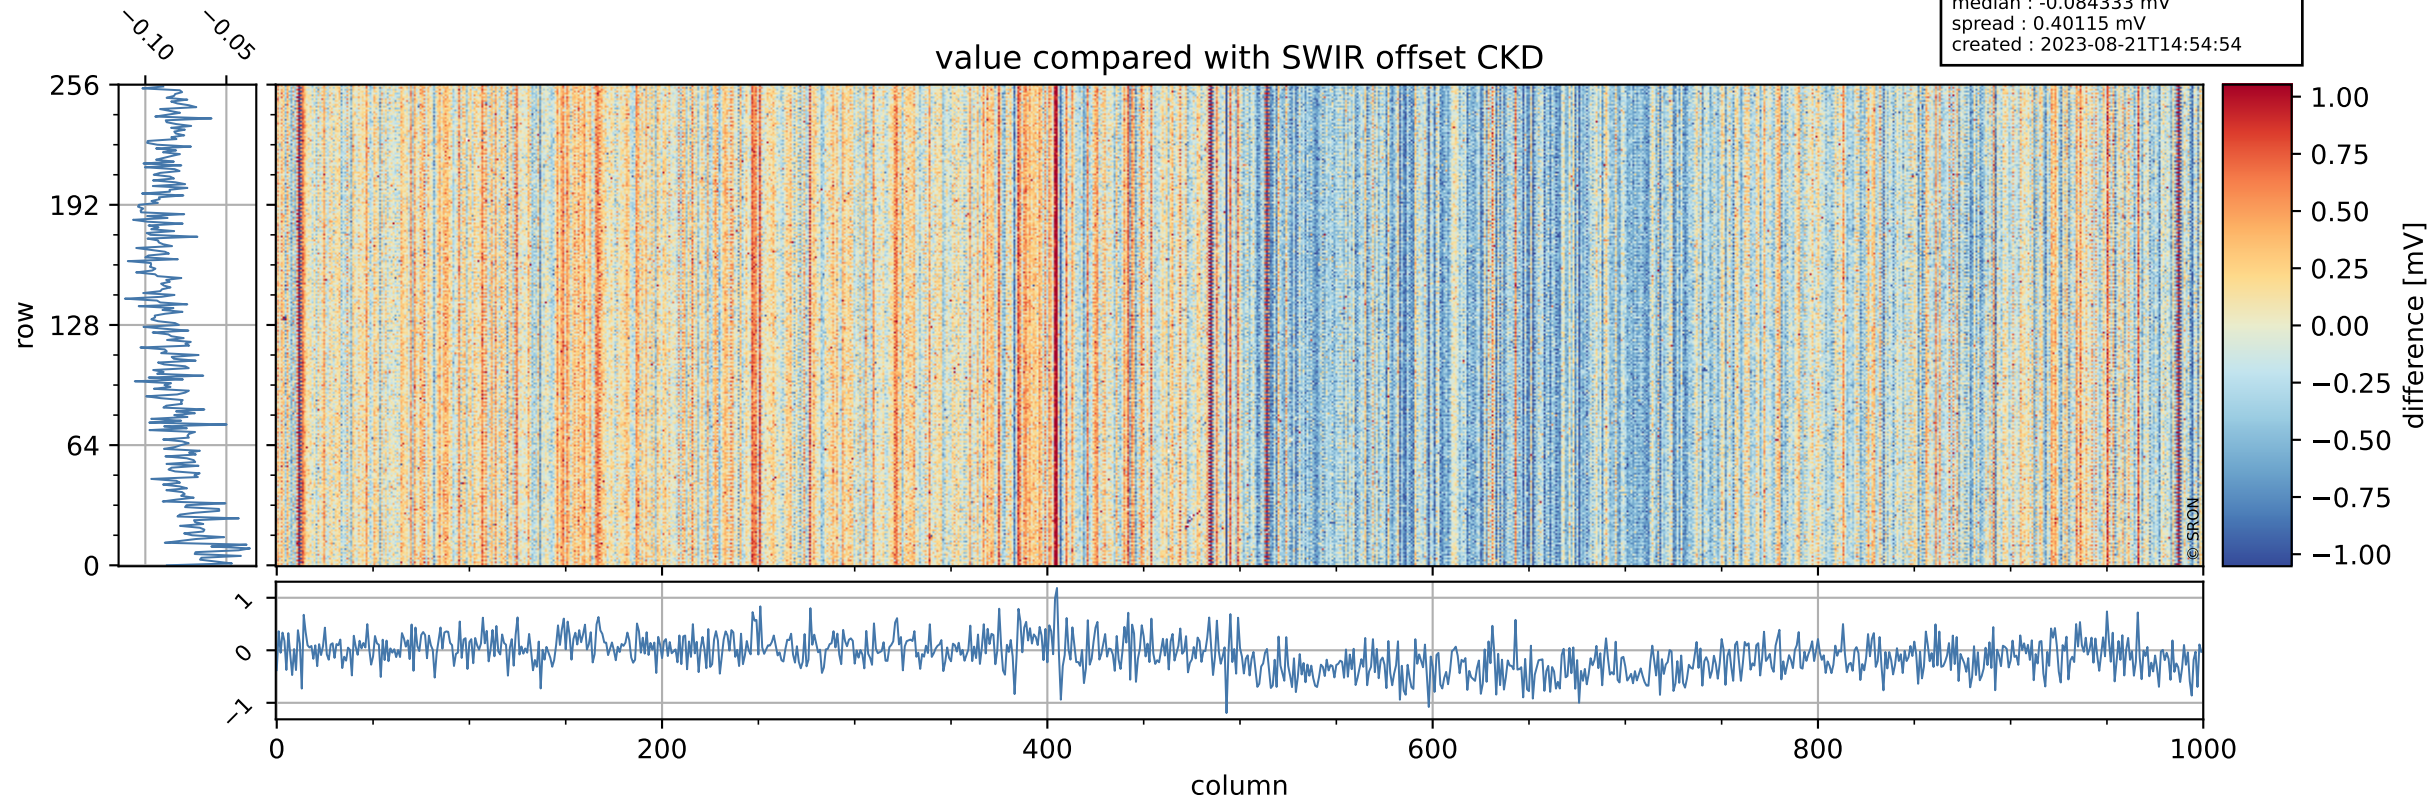

Tropomi SWIR offset (official)

orbits : 18 in [17587, 17632]
coverage : 2021-03-06 / 2021-03-09
median : 0.52593 V
spread : 0.035917 V
created : 2023-08-21T14:54:53

value detector map

Tropomi SWIR offset (official)

orbits : 18 in [17587, 17632]
coverage : 2021-03-06 / 2021-03-09
median : 28.807 μV
spread : 14.665 μV
created : 2023-08-21T14:54:53

Tropomi SWIR offset (official)

orbits : 18 in [17587, 17632]
coverage : 2021-03-06 / 2021-03-09
median : -0.084333 mV
spread : 0.40115 mV
created : 2023-08-21T14:54:54

value compared with SWIR offset CKD

Tropomi SWIR offset (official) ground-tracks of Sentinel-5P

orbits : 18 in [17587, 17632]
coverage : 2021-03-06 / 2021-03-09
created : 2023-08-21T14:54:54

Tropomi SWIR offset (official)

orbits : [2827, 17632]
coverage : 2018-04-30 / 2021-03-09
created : 2023-08-21T14:54:55

trend of detector median & temperatures