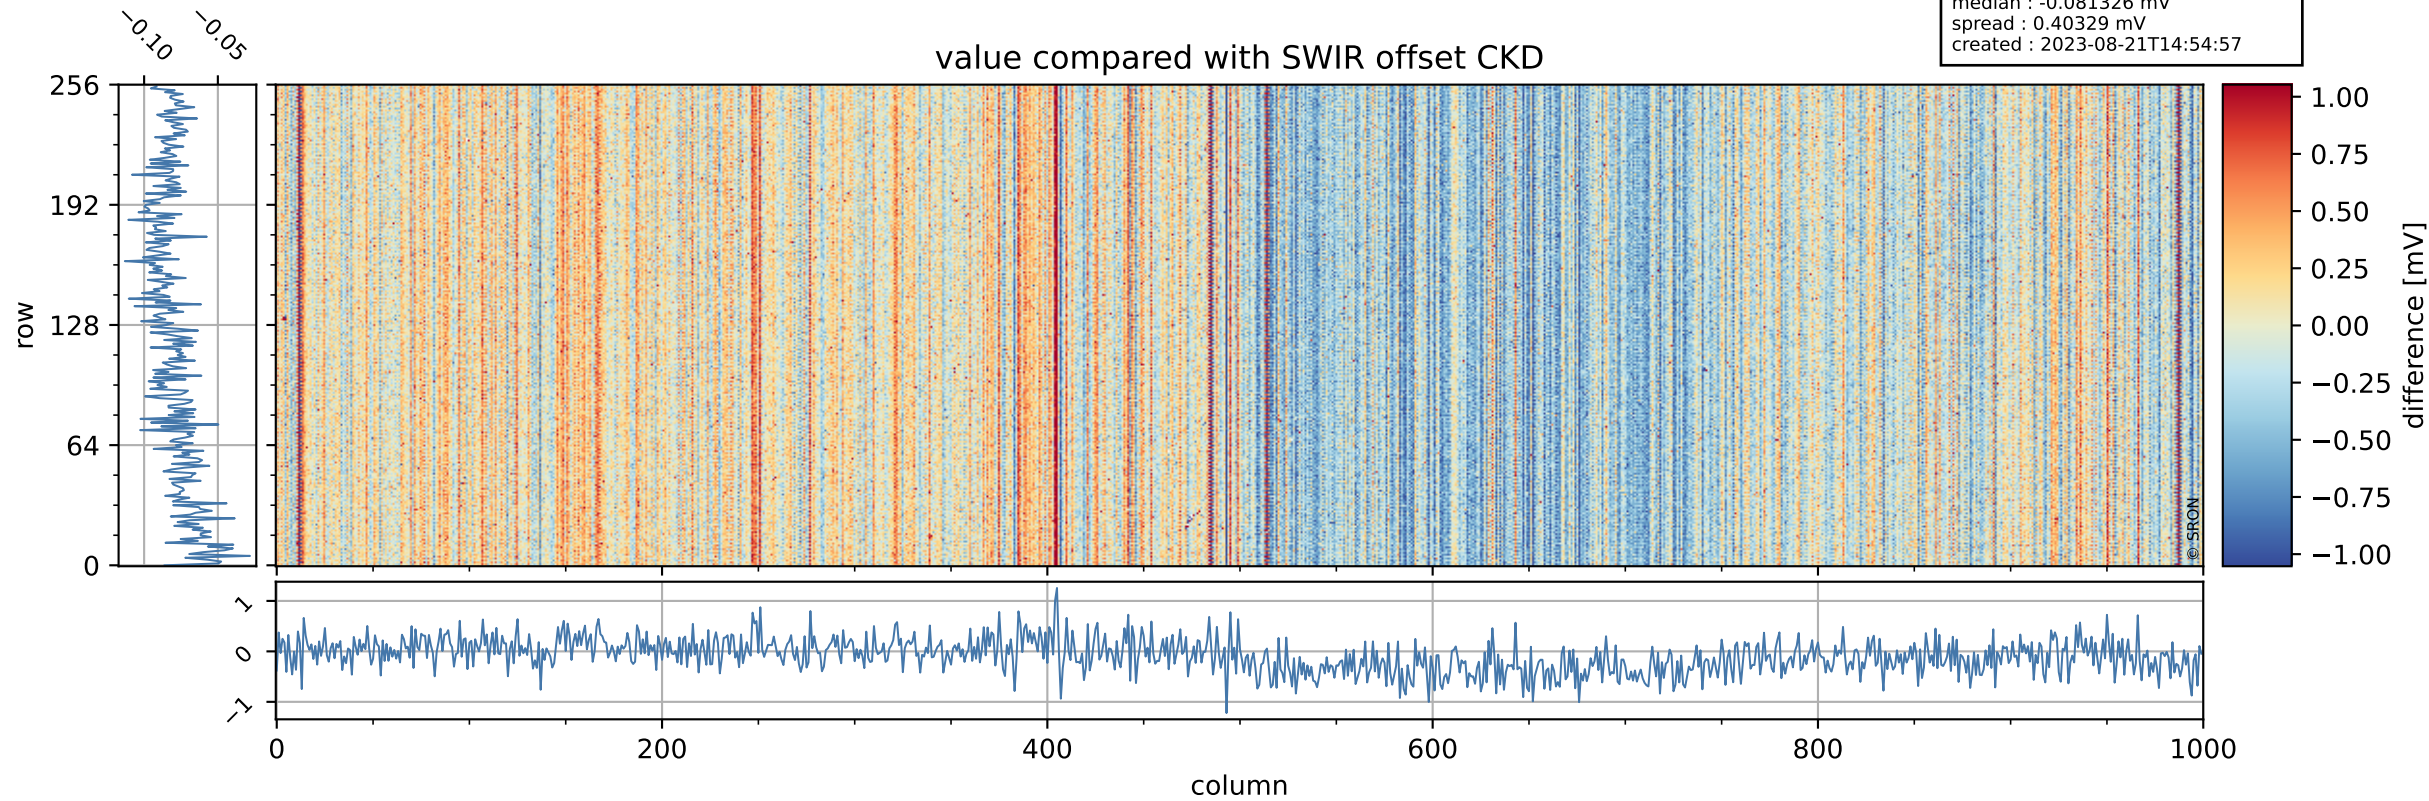

Tropomi SWIR offset (official)

orbits : 19 in [17602, 17647]
coverage : 2021-03-07 / 2021-03-10
median : 0.52593 V
spread : 0.035917 V
created : 2023-08-21T14:54:56

value detector map

Tropomi SWIR offset (official)

orbits : 19 in [17602, 17647]
coverage : 2021-03-07 / 2021-03-10
median : 28.258 μV
spread : 14.453 μV
created : 2023-08-21T14:54:56

Tropomi SWIR offset (official)

orbits : 19 in [17602, 17647]
coverage : 2021-03-07 / 2021-03-10
median : -0.081326 mV
spread : 0.40329 mV
created : 2023-08-21T14:54:57

value compared with SWIR offset CKD

Tropomi SWIR offset (official) ground-tracks of Sentinel-5P

orbits : 19 in [17602, 17647]
coverage : 2021-03-07 / 2021-03-10
created : 2023-08-21T14:54:57

Tropomi SWIR offset (official)

orbits : [2827, 17647]
coverage : 2018-04-30 / 2021-03-10
created : 2023-08-21T14:54:57

trend of detector median & temperatures