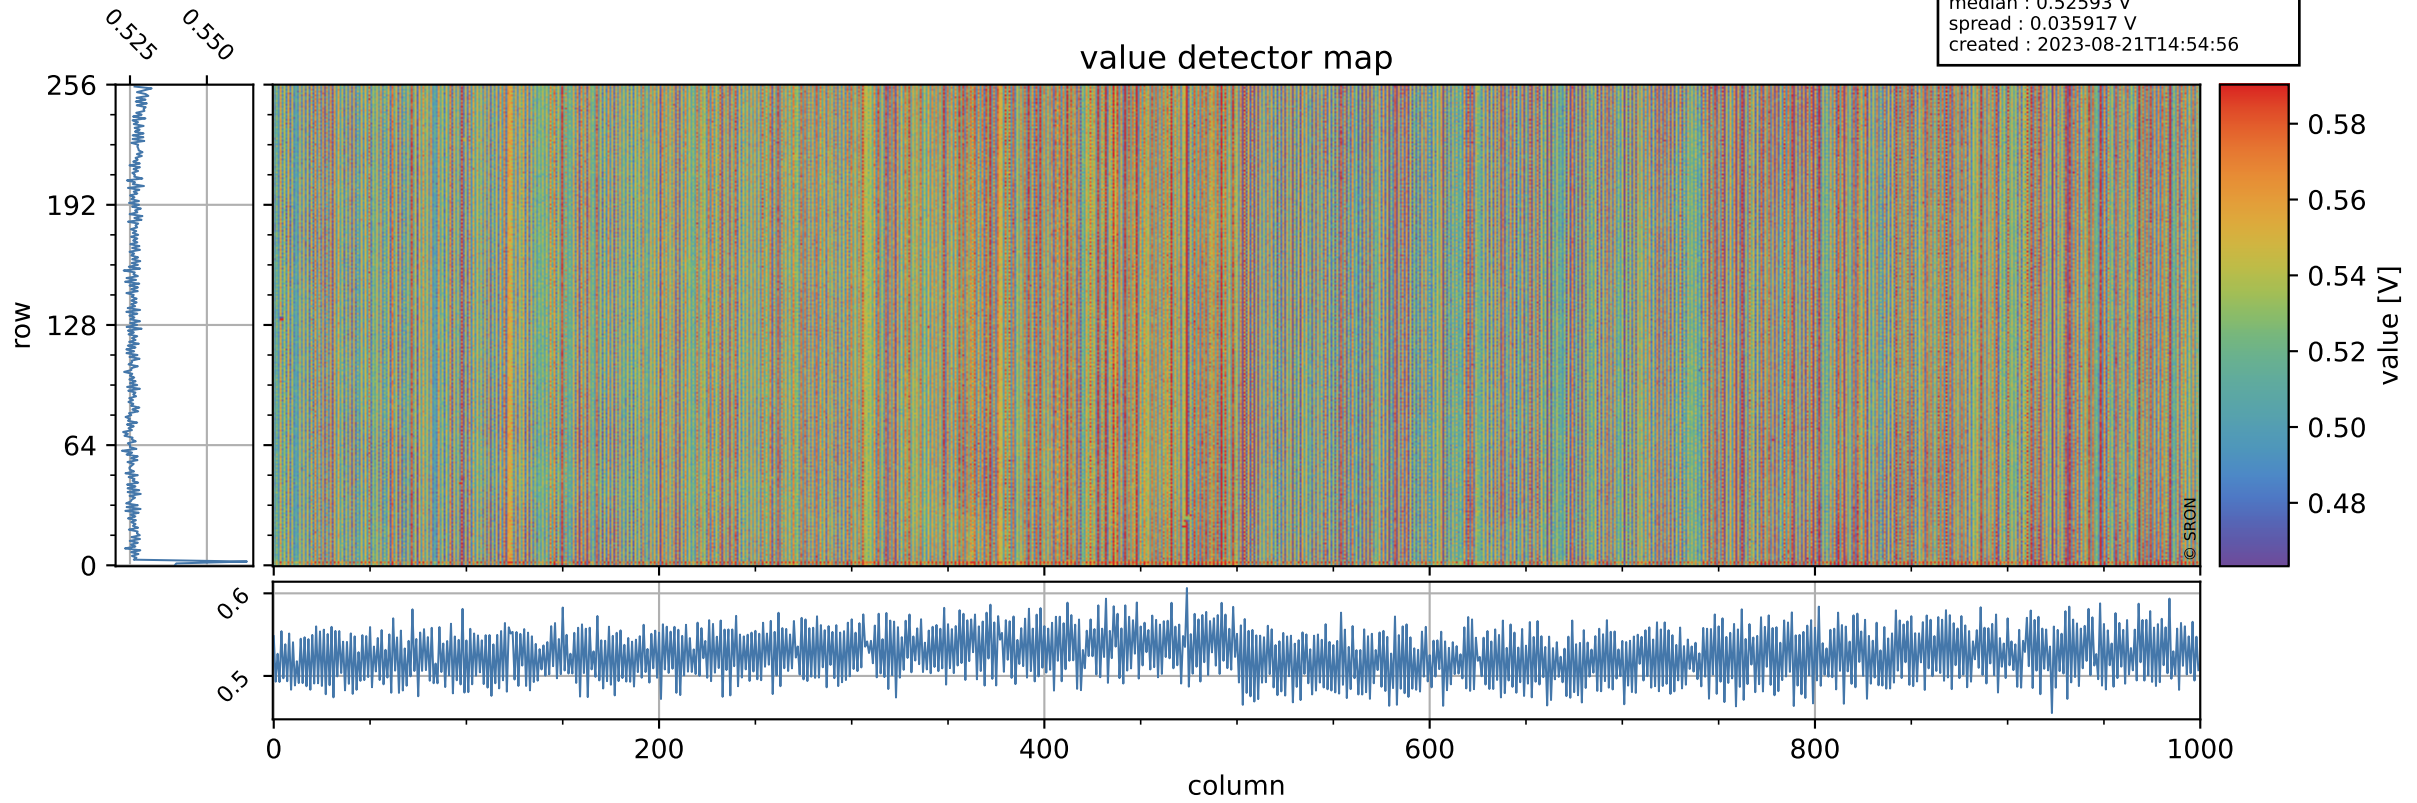

Tropomi SWIR offset (official)

orbits : 19 in [17602, 17647]
coverage : 2021-03-07 / 2021-03-10
median : 0.52593 V
spread : 0.035917 V
created : 2023-08-21T14:54:56

value detector map

Tropomi SWIR offset (official)

orbits : 19 in [17602, 17647]
coverage : 2021-03-07 / 2021-03-10
median : 28.258 μV
spread : 14.453 μV
created : 2023-08-21T14:54:56

Tropomi SWIR offset (official)

orbits : 19 in [17602, 17647]
coverage : 2021-03-07 / 2021-03-10
median : -0.081326 mV
spread : 0.40329 mV
created : 2023-08-21T14:54:57

value compared with SWIR offset CKD

Tropomi SWIR offset (official) ground-tracks of Sentinel-5P

orbits : 19 in [17602, 17647]
coverage : 2021-03-07 / 2021-03-10
created : 2023-08-21T14:54:57

Tropomi SWIR offset (official)

orbits : [2827, 17647]
coverage : 2018-04-30 / 2021-03-10
created : 2023-08-21T14:54:57

trend of detector median & temperatures