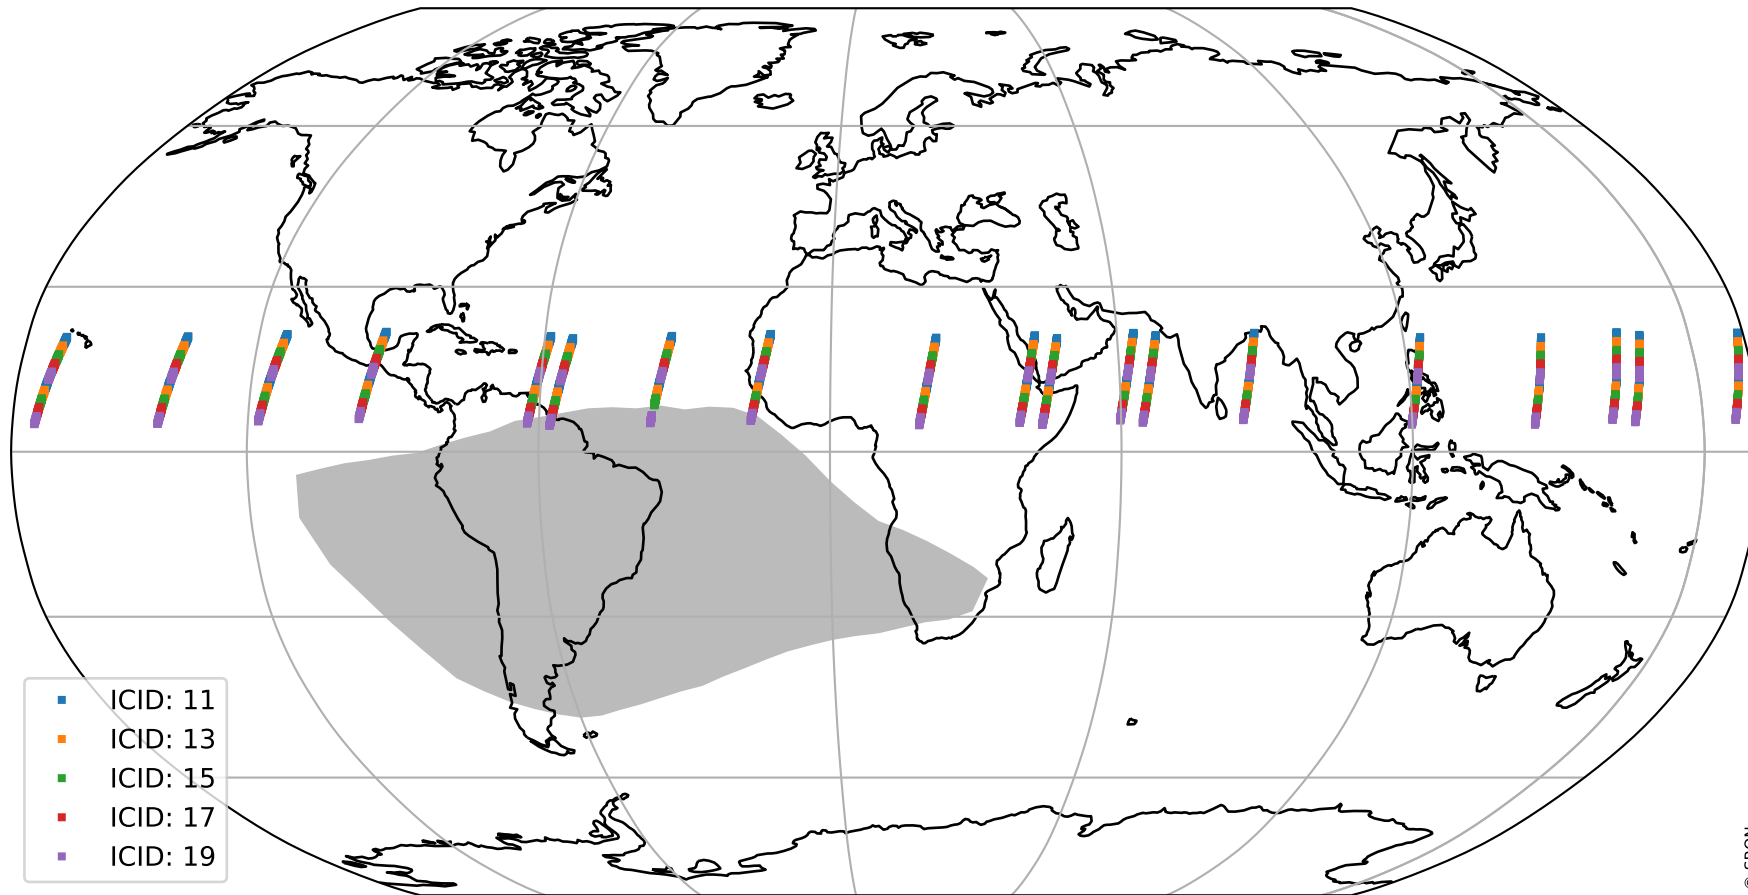

Tropomi SWIR offset (official)

orbits : 19 in [17602, 17647]
coverage : 2021-03-07 / 2021-03-10
median : 0.52593 V
spread : 0.035917 V
created : 2023-08-21T14:54:56

value detector map

Tropomi SWIR offset (official)

orbits : 19 in [17602, 17647]
coverage : 2021-03-07 / 2021-03-10
median : 28.258 μV
spread : 14.453 μV
created : 2023-08-21T14:54:56

Tropomi SWIR offset (official)

orbits : 19 in [17602, 17647]
coverage : 2021-03-07 / 2021-03-10
median : -0.081326 mV
spread : 0.40329 mV
created : 2023-08-21T14:54:57

value compared with SWIR offset CKD

Tropomi SWIR offset (official) ground-tracks of Sentinel-5P

orbits : 19 in [17602, 17647]
coverage : 2021-03-07 / 2021-03-10
created : 2023-08-21T14:54:57

Tropomi SWIR offset (official)

orbits : [2827, 17647]
coverage : 2018-04-30 / 2021-03-10
created : 2023-08-21T14:54:57

trend of detector median & temperatures