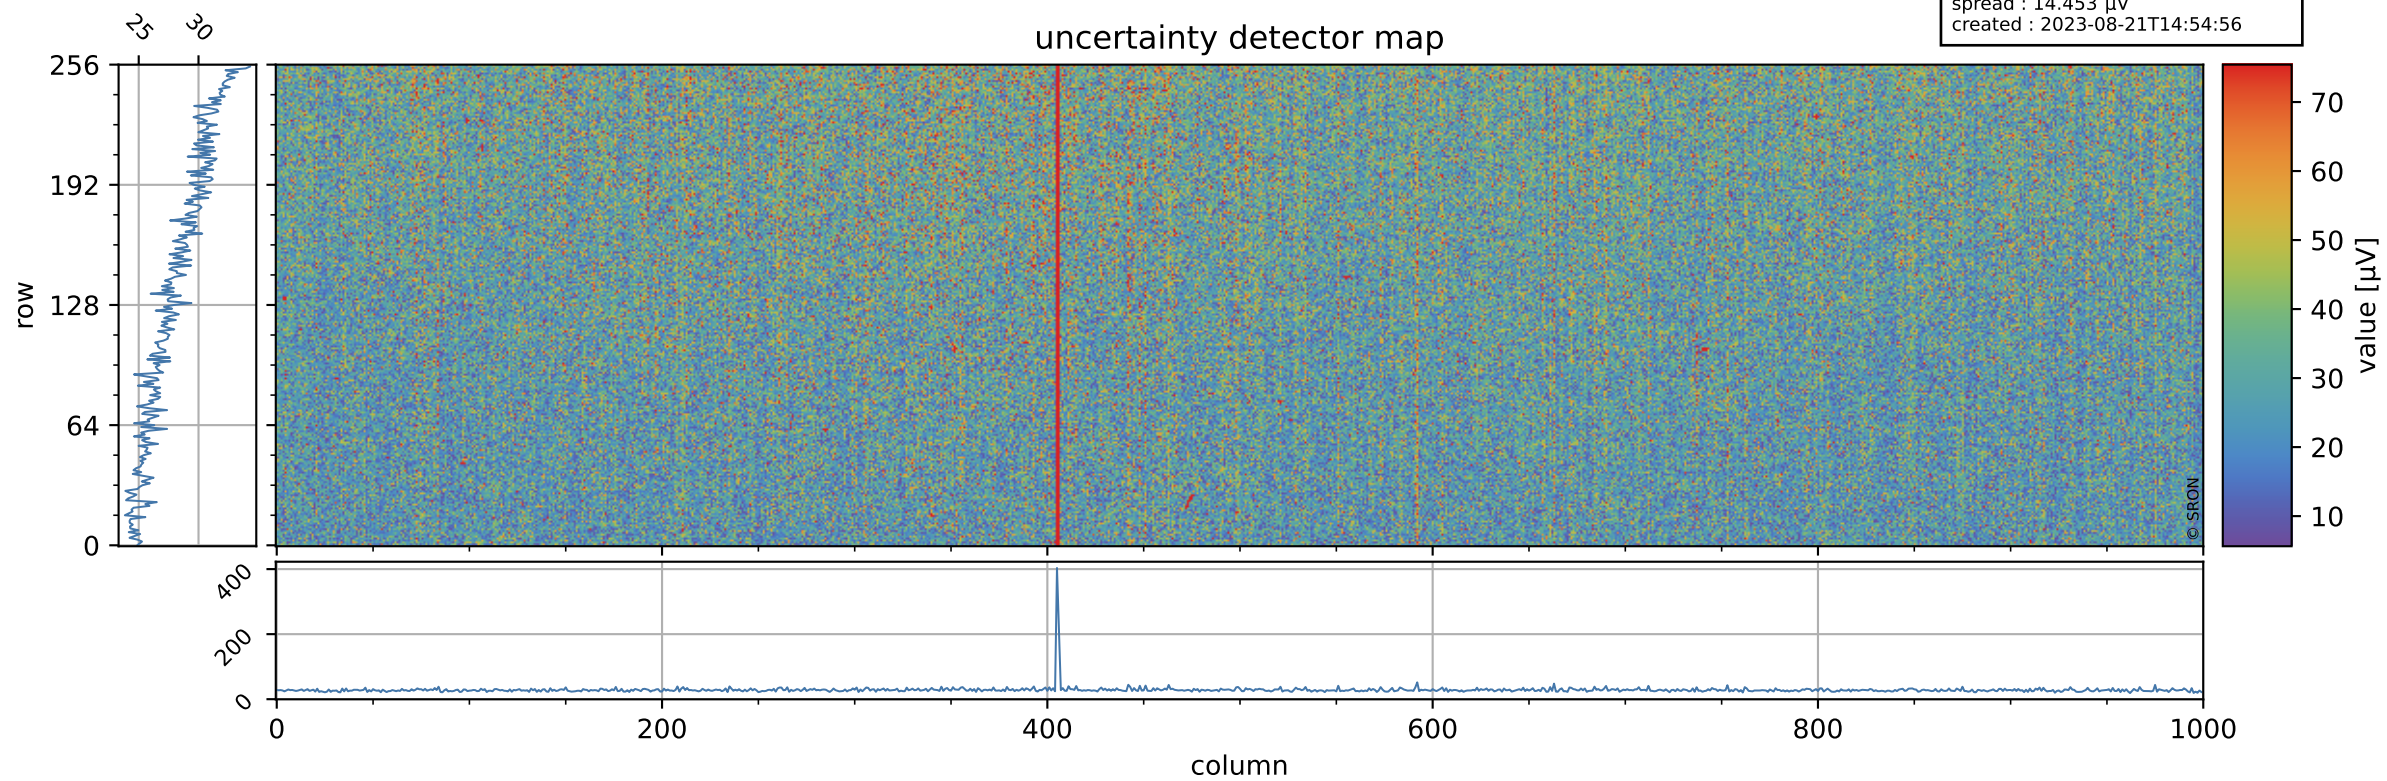

Tropomi SWIR offset (official)

orbits : 19 in [17602, 17647]
coverage : 2021-03-07 / 2021-03-10
median : 0.52593 V
spread : 0.035917 V
created : 2023-08-21T14:54:56

value detector map

Tropomi SWIR offset (official)

orbits : 19 in [17602, 17647]
coverage : 2021-03-07 / 2021-03-10
median : 28.258 μV
spread : 14.453 μV
created : 2023-08-21T14:54:56

Tropomi SWIR offset (official)

orbits : 19 in [17602, 17647]
coverage : 2021-03-07 / 2021-03-10
median : -0.081326 mV
spread : 0.40329 mV
created : 2023-08-21T14:54:57

value compared with SWIR offset CKD

Tropomi SWIR offset (official) ground-tracks of Sentinel-5P

orbits : 19 in [17602, 17647]
coverage : 2021-03-07 / 2021-03-10
created : 2023-08-21T14:54:57

Tropomi SWIR offset (official)

orbits : [2827, 17647]
coverage : 2018-04-30 / 2021-03-10
created : 2023-08-21T14:54:57

trend of detector median & temperatures