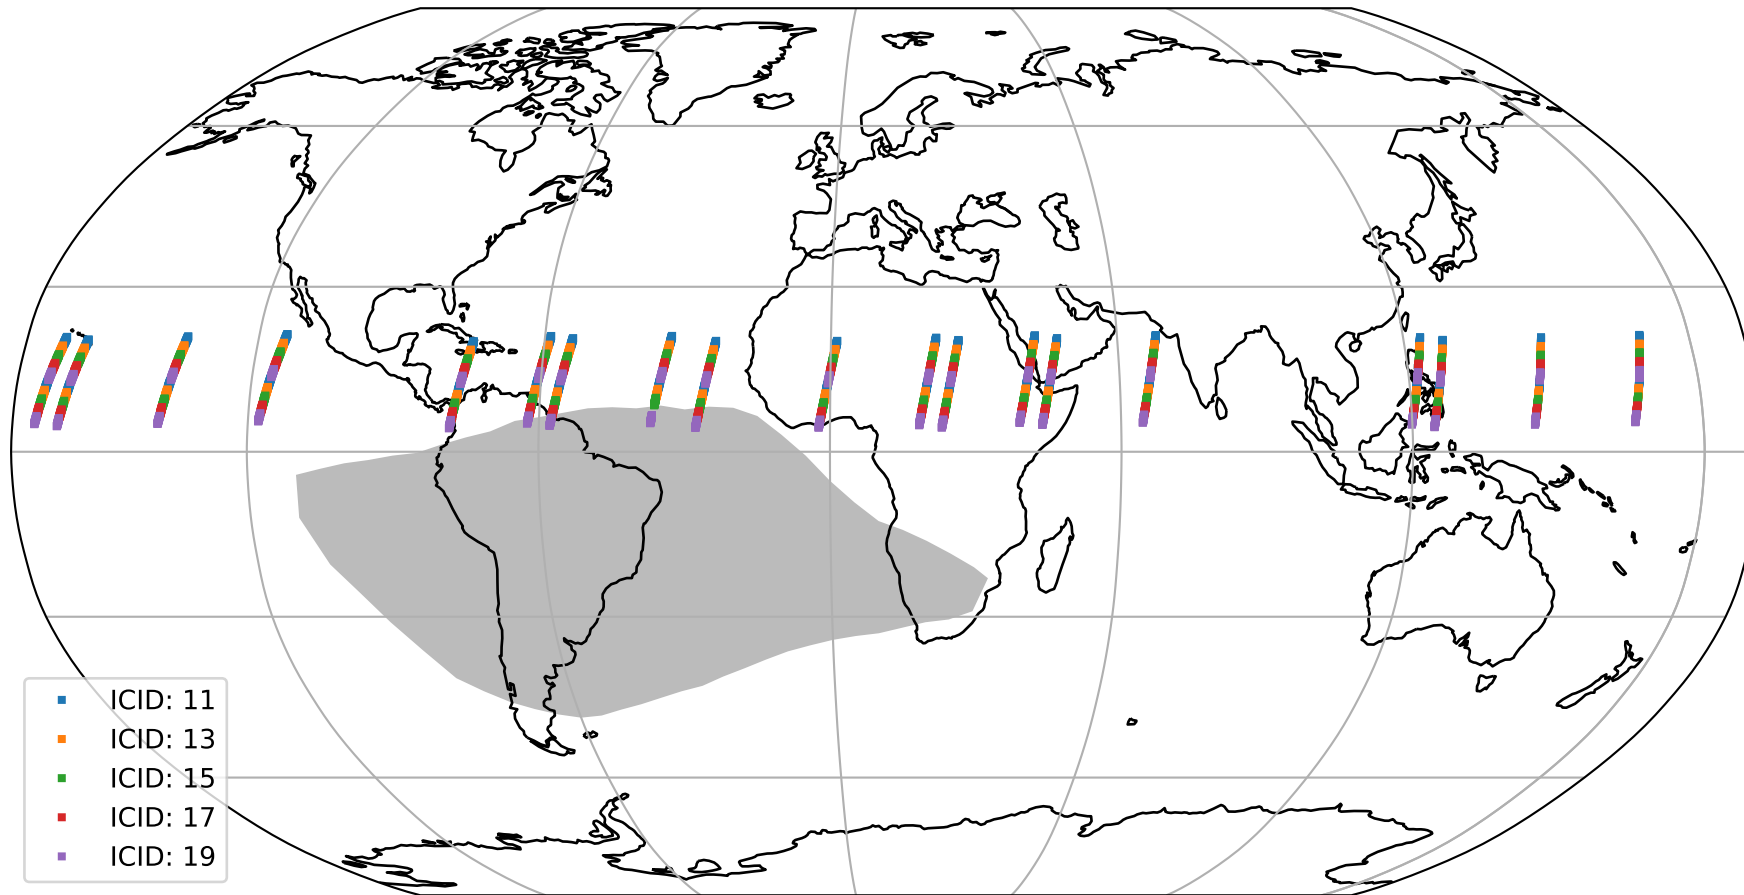

Tropomi SWIR offset (official)

orbits : 19 in [17617, 17662]
coverage : 2021-03-08 / 2021-03-11
median : 0.52594 V
spread : 0.03592 V
created : 2023-08-21T14:54:59

value detector map

Tropomi SWIR offset (official)

orbits : 19 in [17617, 17662]
coverage : 2021-03-08 / 2021-03-11
median : 28.309 μV
spread : 14.42 μV
created : 2023-08-21T14:54:59

Tropomi SWIR offset (official)

value compared with SWIR offset CKD

orbits : 19 in [17617, 17662]
coverage : 2021-03-08 / 2021-03-11
median : -0.073111 mV
spread : 0.40864 mV
created : 2023-08-21T14:54:59

Tropomi SWIR offset (official) ground-tracks of Sentinel-5P

orbits : 19 in [17617, 17662]
coverage : 2021-03-08 / 2021-03-11
created : 2023-08-21T14:55:00

Tropomi SWIR offset (official)

orbits : [2827, 17662]
coverage : 2018-04-30 / 2021-03-11
created : 2023-08-21T14:55:00

trend of detector median & temperatures