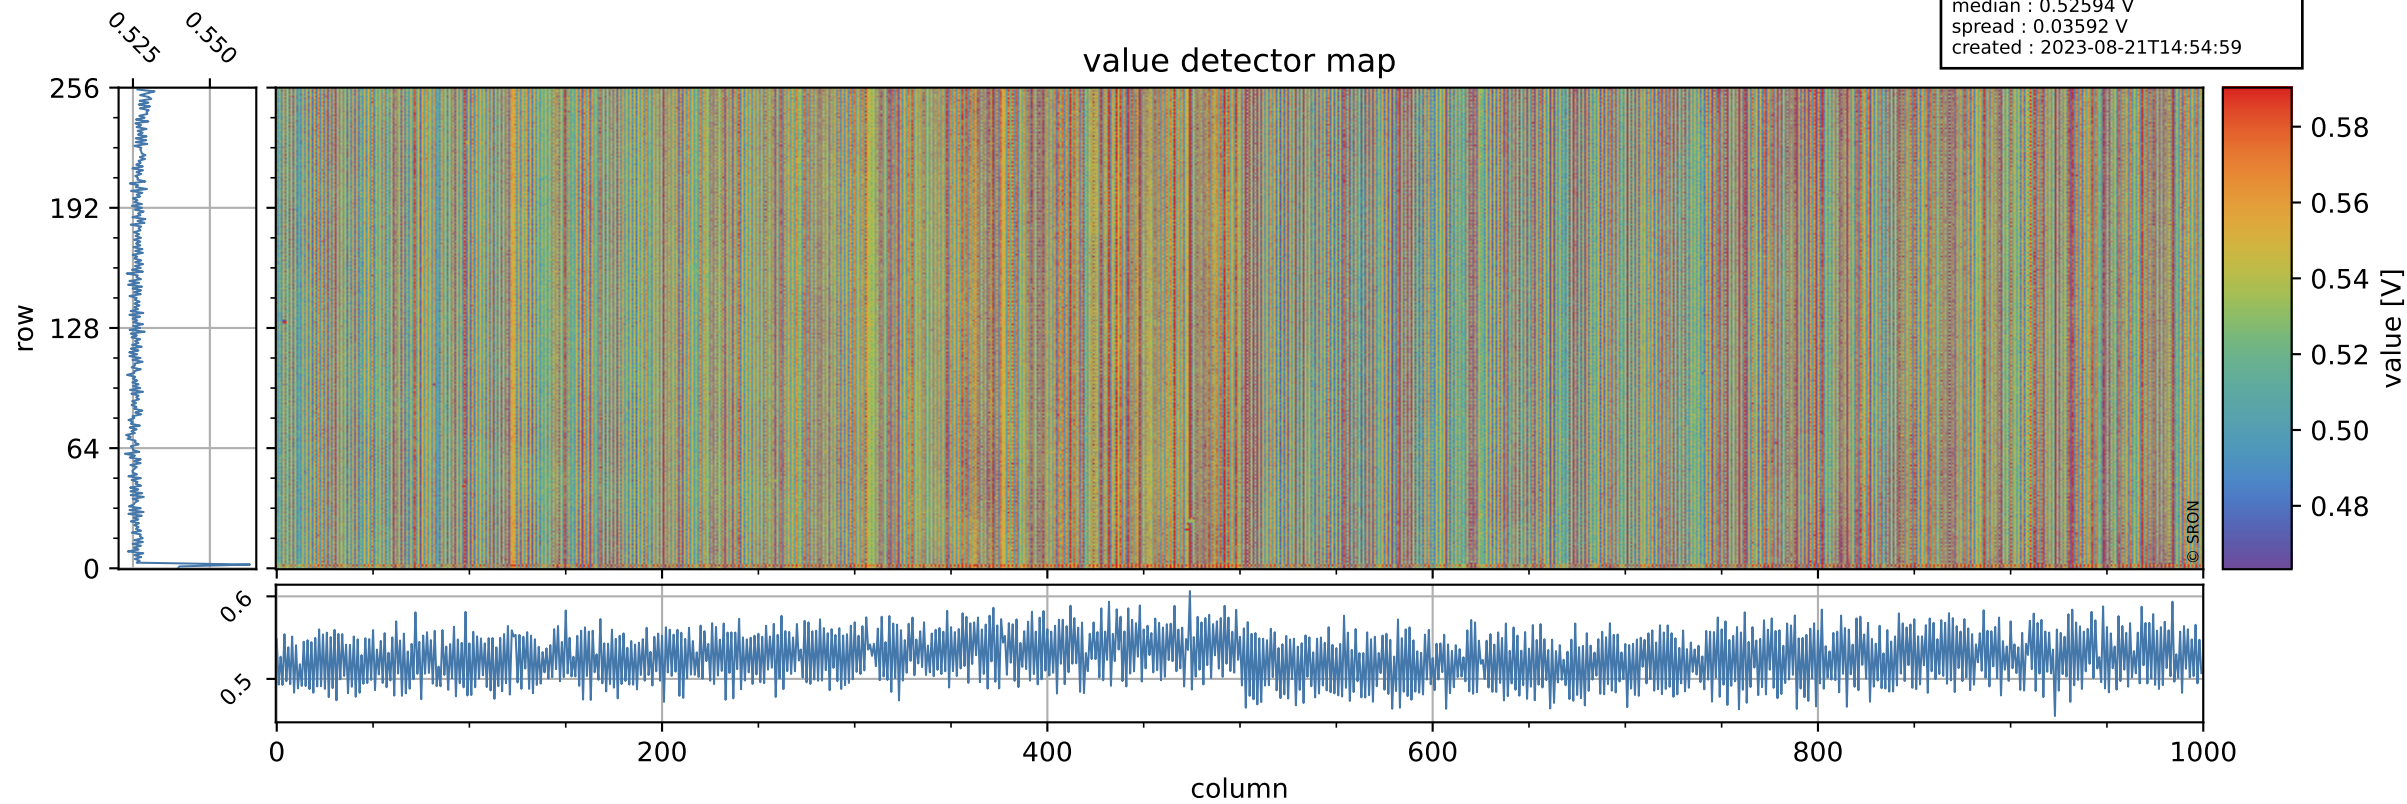

Tropomi SWIR offset (official)

orbits : 19 in [17617, 17662]
coverage : 2021-03-08 / 2021-03-11
median : 0.52594 V
spread : 0.03592 V
created : 2023-08-21T14:54:59

value detector map

Tropomi SWIR offset (official)

orbits : 19 in [17617, 17662]
coverage : 2021-03-08 / 2021-03-11
median : 28.309 μV
spread : 14.42 μV
created : 2023-08-21T14:54:59

Tropomi SWIR offset (official)

value compared with SWIR offset CKD

orbits : 19 in [17617, 17662]
coverage : 2021-03-08 / 2021-03-11
median : -0.073111 mV
spread : 0.40864 mV
created : 2023-08-21T14:54:59

Tropomi SWIR offset (official) ground-tracks of Sentinel-5P

orbits : 19 in [17617, 17662]
coverage : 2021-03-08 / 2021-03-11
created : 2023-08-21T14:55:00

Tropomi SWIR offset (official)

orbits : [2827, 17662]
coverage : 2018-04-30 / 2021-03-11
created : 2023-08-21T14:55:00

trend of detector median & temperatures