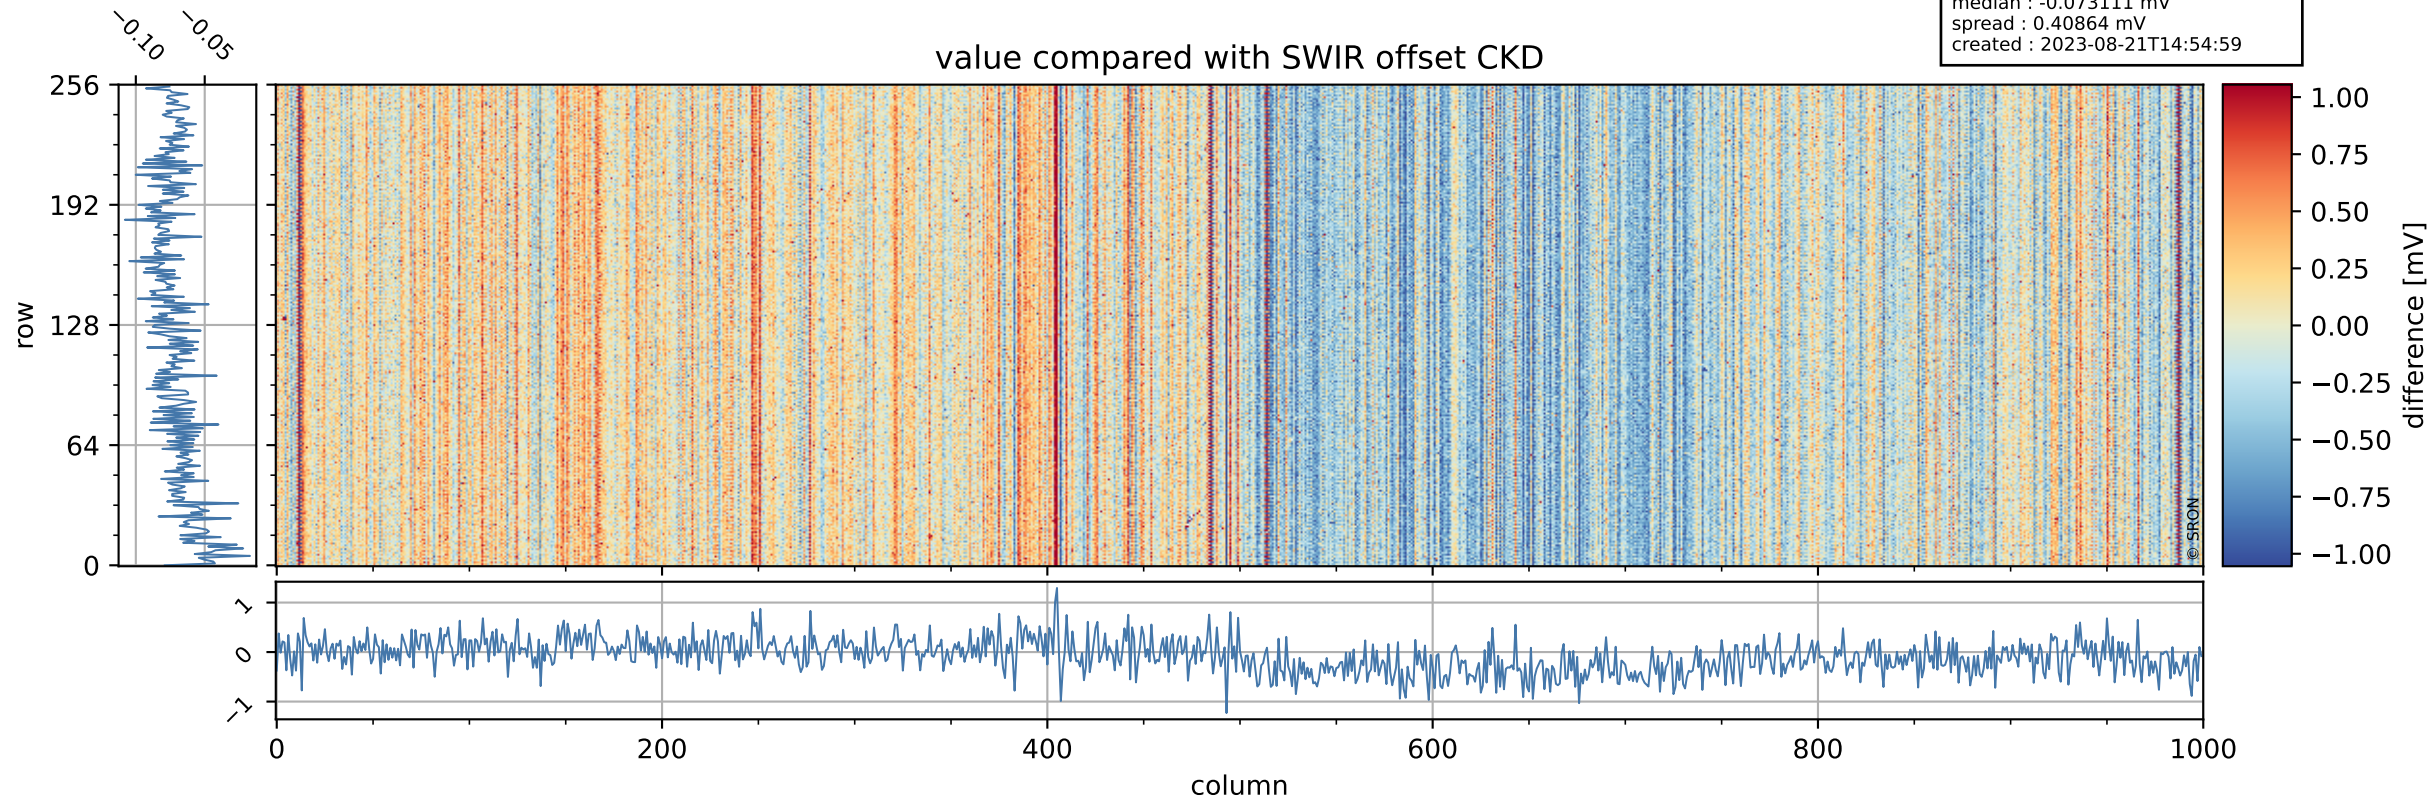

Tropomi SWIR offset (official)

orbits : 19 in [17617, 17662]
coverage : 2021-03-08 / 2021-03-11
median : 0.52594 V
spread : 0.03592 V
created : 2023-08-21T14:54:59

value detector map

Tropomi SWIR offset (official)

orbits : 19 in [17617, 17662]
coverage : 2021-03-08 / 2021-03-11
median : 28.309 μV
spread : 14.42 μV
created : 2023-08-21T14:54:59

Tropomi SWIR offset (official)

value compared with SWIR offset CKD

orbits : 19 in [17617, 17662]
coverage : 2021-03-08 / 2021-03-11
median : -0.073111 mV
spread : 0.40864 mV
created : 2023-08-21T14:54:59

Tropomi SWIR offset (official) ground-tracks of Sentinel-5P

orbits : 19 in [17617, 17662]
coverage : 2021-03-08 / 2021-03-11
created : 2023-08-21T14:55:00

Tropomi SWIR offset (official)

orbits : [2827, 17662]
coverage : 2018-04-30 / 2021-03-11
created : 2023-08-21T14:55:00

trend of detector median & temperatures