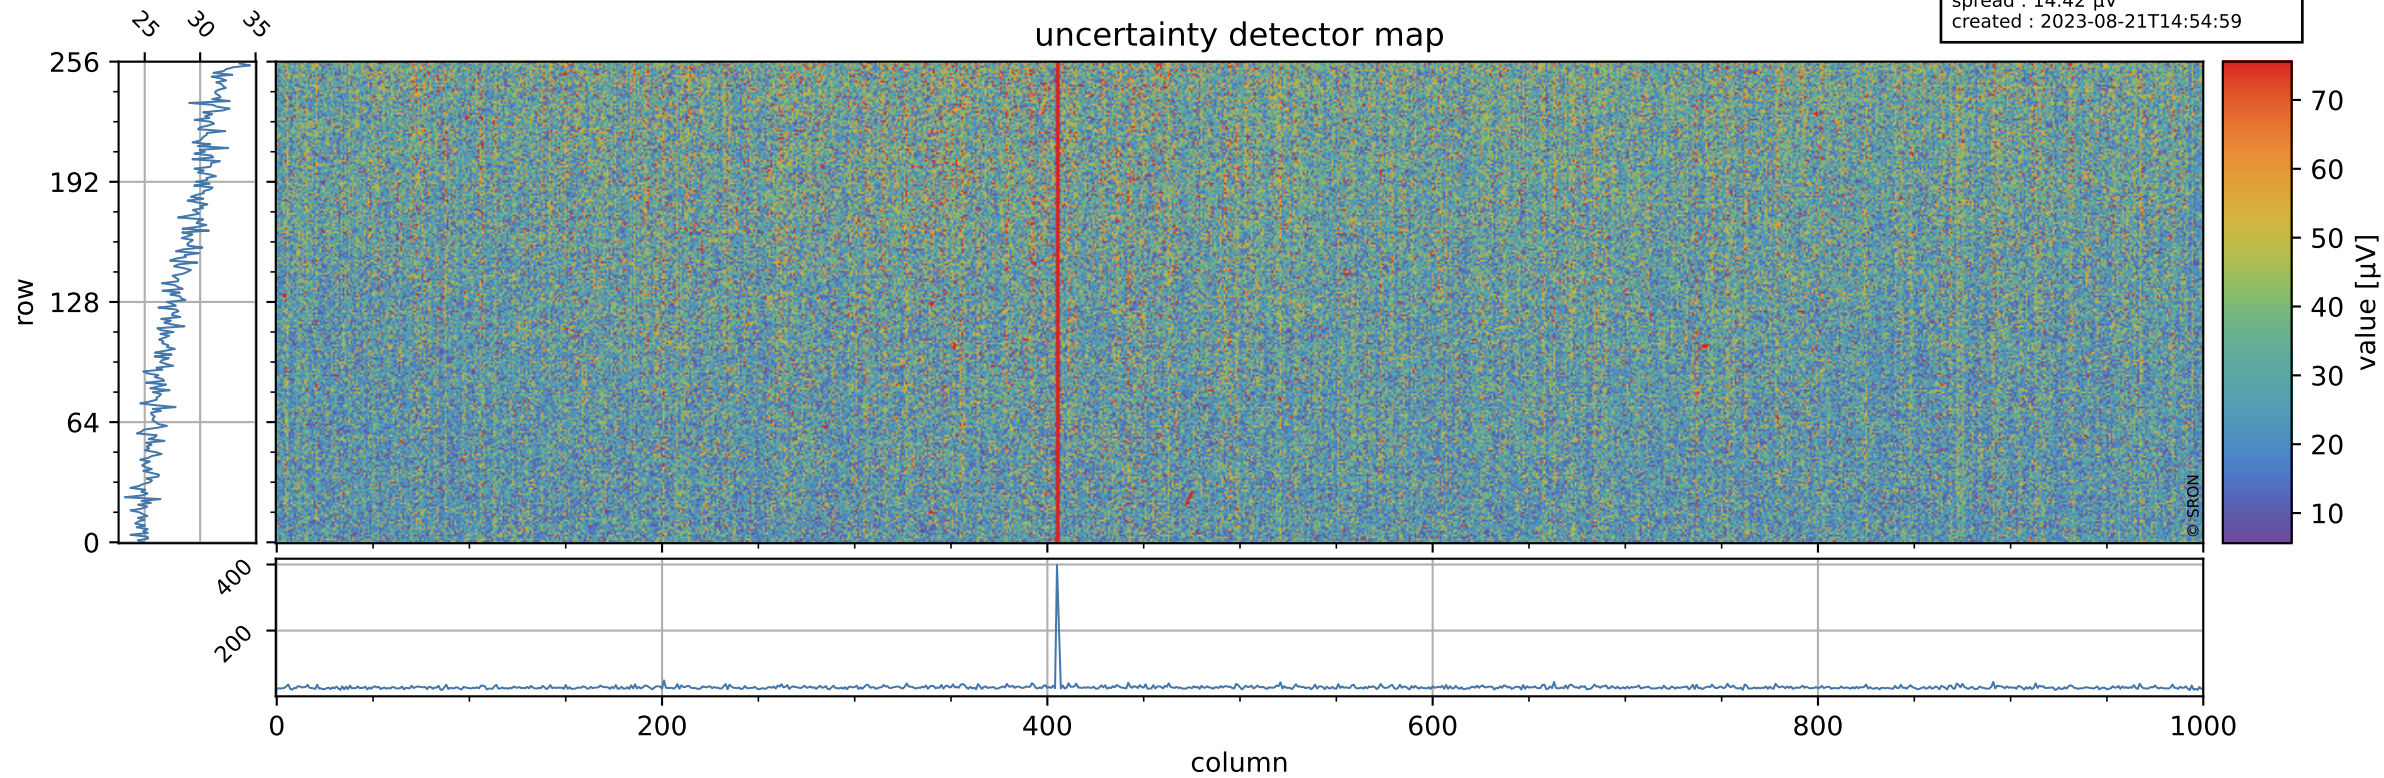

Tropomi SWIR offset (official)

orbits : 19 in [17617, 17662]
coverage : 2021-03-08 / 2021-03-11
median : 0.52594 V
spread : 0.03592 V
created : 2023-08-21T14:54:59

value detector map

Tropomi SWIR offset (official)

orbits : 19 in [17617, 17662]
coverage : 2021-03-08 / 2021-03-11
median : 28.309 μV
spread : 14.42 μV
created : 2023-08-21T14:54:59

Tropomi SWIR offset (official)

value compared with SWIR offset CKD

orbits : 19 in [17617, 17662]
coverage : 2021-03-08 / 2021-03-11
median : -0.073111 mV
spread : 0.40864 mV
created : 2023-08-21T14:54:59

Tropomi SWIR offset (official) ground-tracks of Sentinel-5P

orbits : 19 in [17617, 17662]
coverage : 2021-03-08 / 2021-03-11
created : 2023-08-21T14:55:00

Tropomi SWIR offset (official)

orbits : [2827, 17662]
coverage : 2018-04-30 / 2021-03-11
created : 2023-08-21T14:55:00

trend of detector median & temperatures