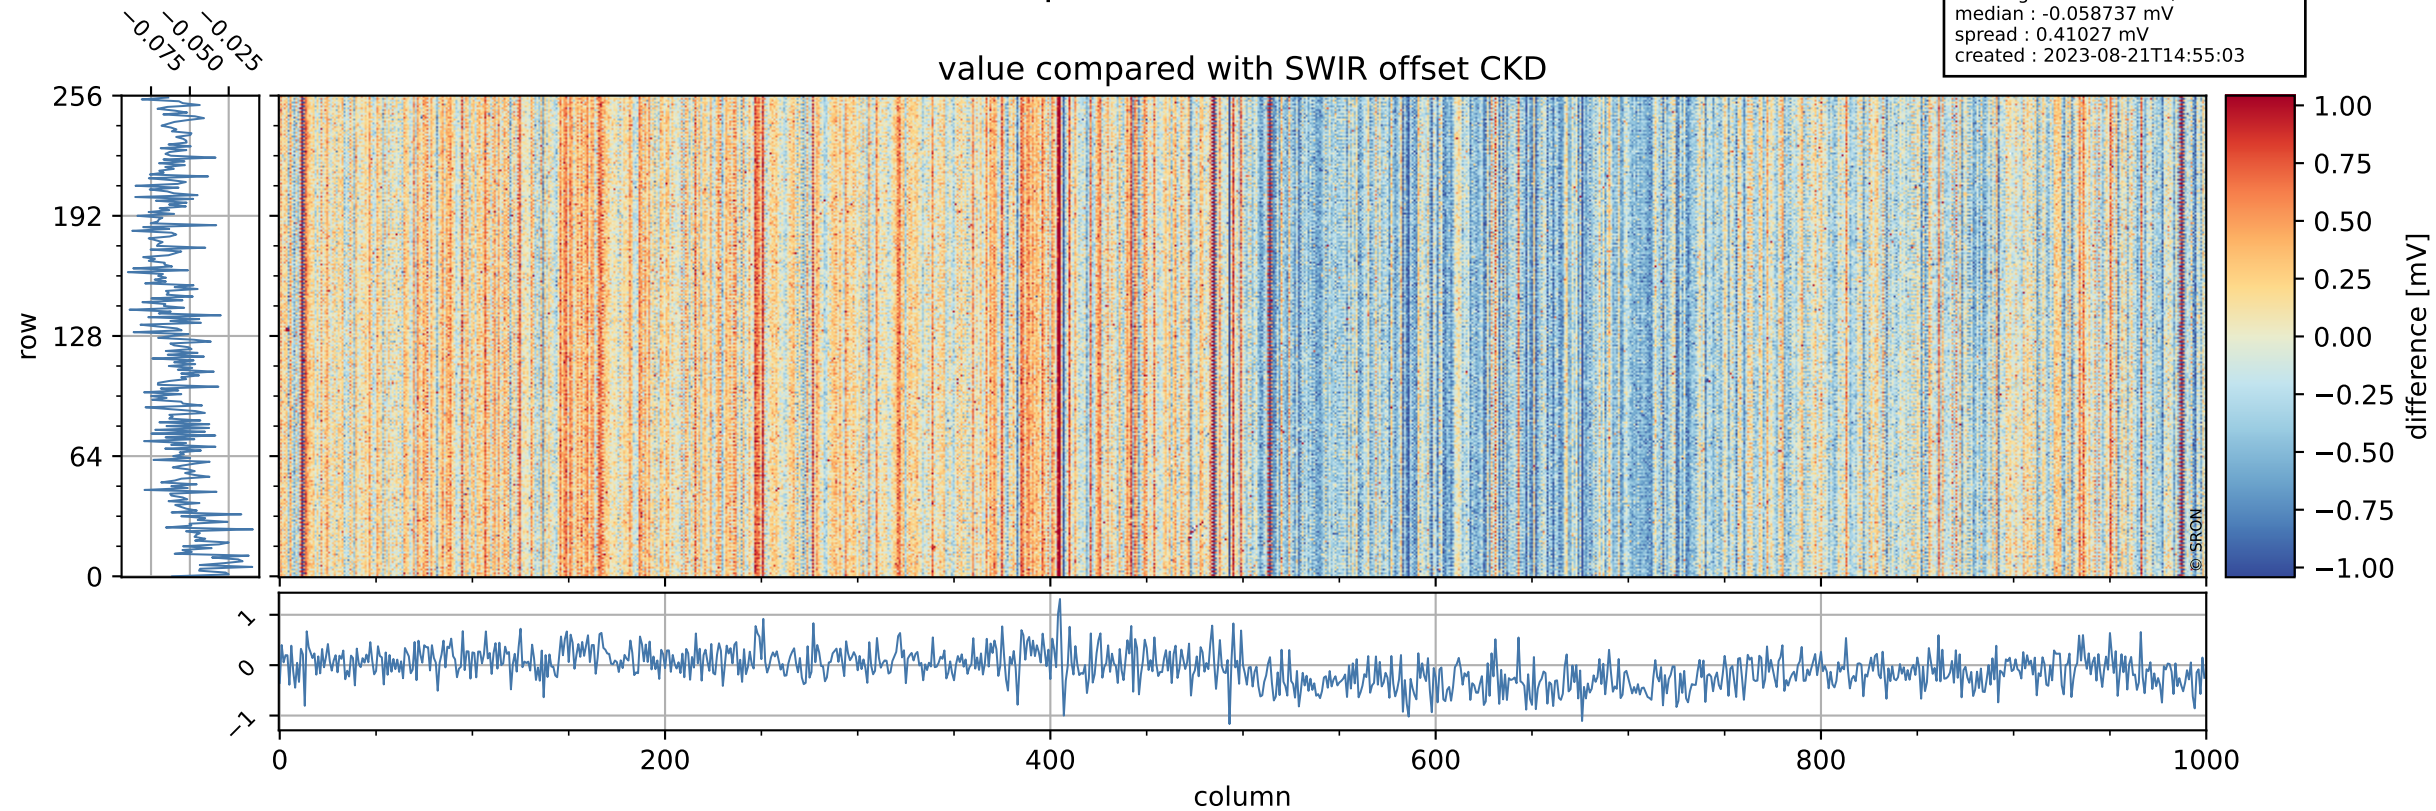

## value detector map

# Tropomi SWIR offset (official)

orbits : 20 in [17632, 17677]  
coverage : 2021-03-09 / 2021-03-12  
median : 27.727  $\mu\text{V}$   
spread : 14.207  $\mu\text{V}$   
created : 2023-08-21T14:55:02

# Tropomi SWIR offset (official)

value compared with SWIR offset CKD

orbits : 20 in [17632, 17677]  
coverage : 2021-03-09 / 2021-03-12  
median : -0.058737 mV  
spread : 0.41027 mV  
created : 2023-08-21T14:55:03

# Tropomi SWIR offset (official) ground-tracks of Sentinel-5P

orbits : 20 in [17632, 17677]  
coverage : 2021-03-09 / 2021-03-12  
created : 2023-08-21T14:55:03