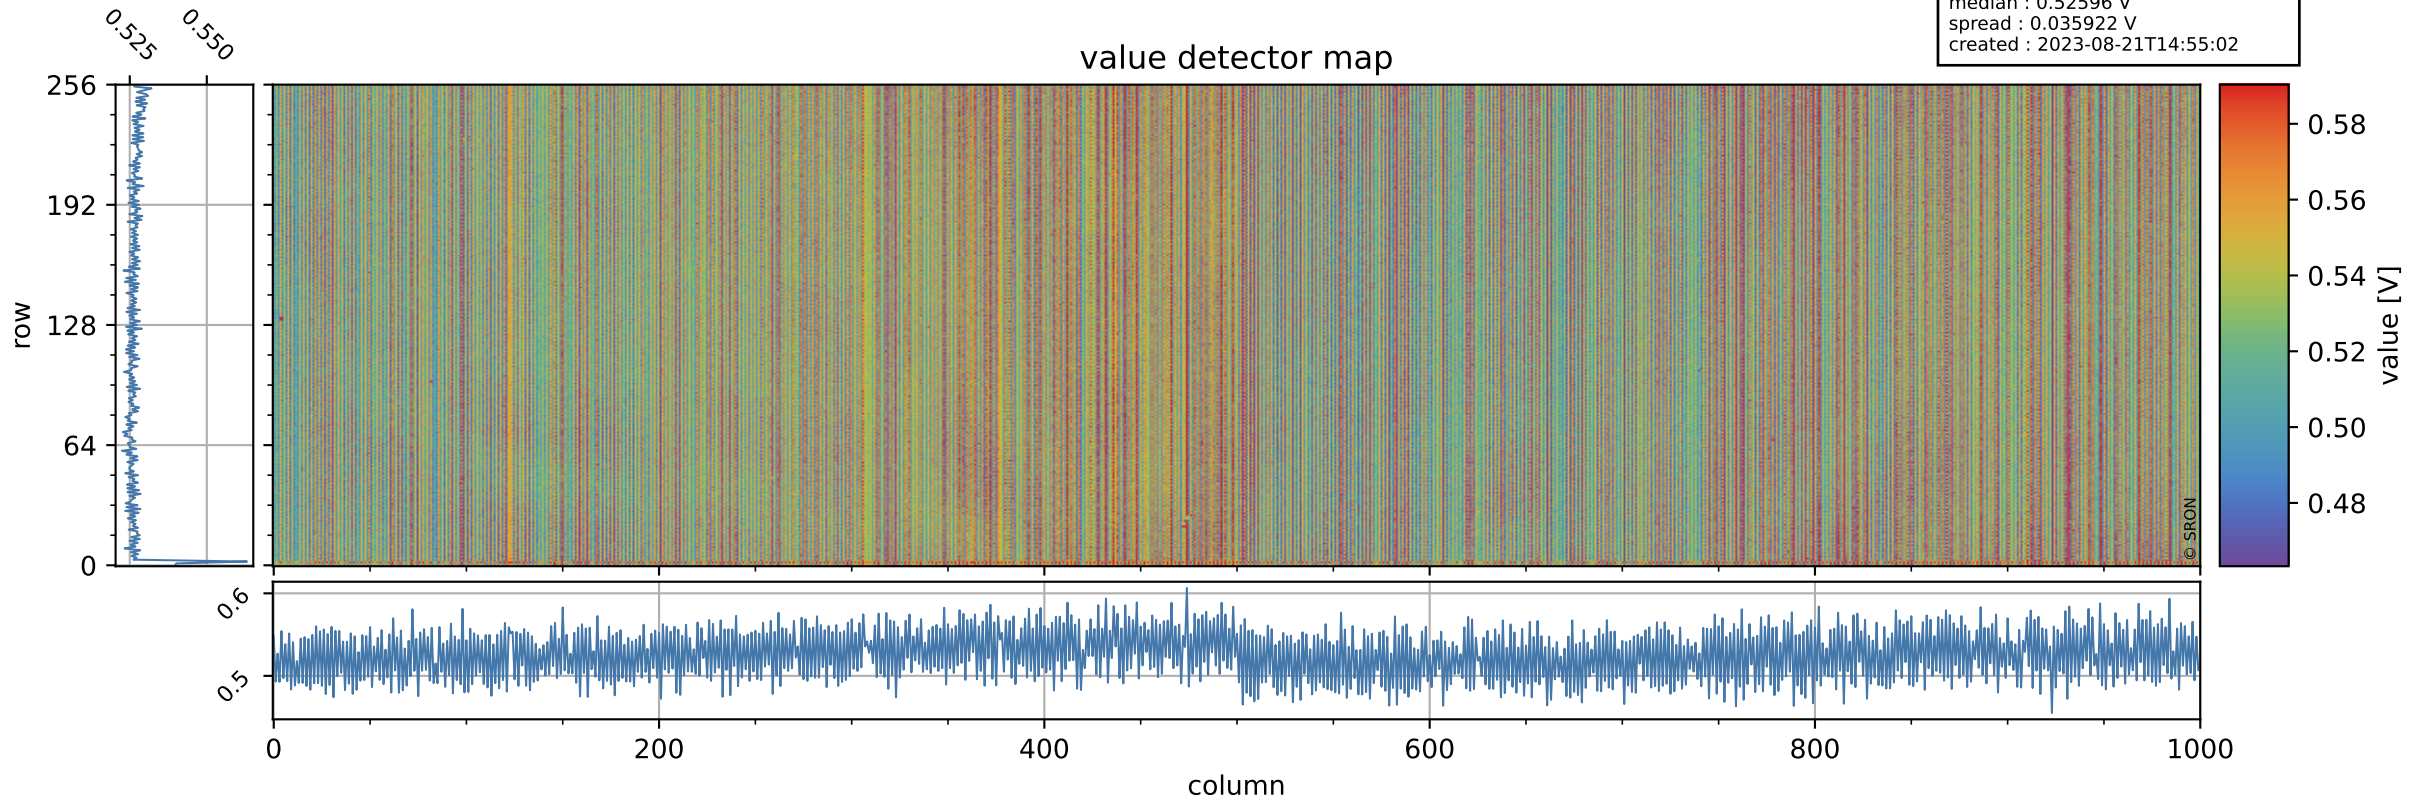

# Tropomi SWIR offset (official)

orbits : 20 in [17632, 17677]  
coverage : 2021-03-09 / 2021-03-12  
median : 0.52596 V  
spread : 0.035922 V  
created : 2023-08-21T14:55:02

## value detector map

# Tropomi SWIR offset (official)

orbits : 20 in [17632, 17677]  
coverage : 2021-03-09 / 2021-03-12  
median : 27.727  $\mu\text{V}$   
spread : 14.207  $\mu\text{V}$   
created : 2023-08-21T14:55:02

# Tropomi SWIR offset (official) ground-tracks of Sentinel-5P

orbits : 20 in [17632, 17677]  
coverage : 2021-03-09 / 2021-03-12  
created : 2023-08-21T14:55:03