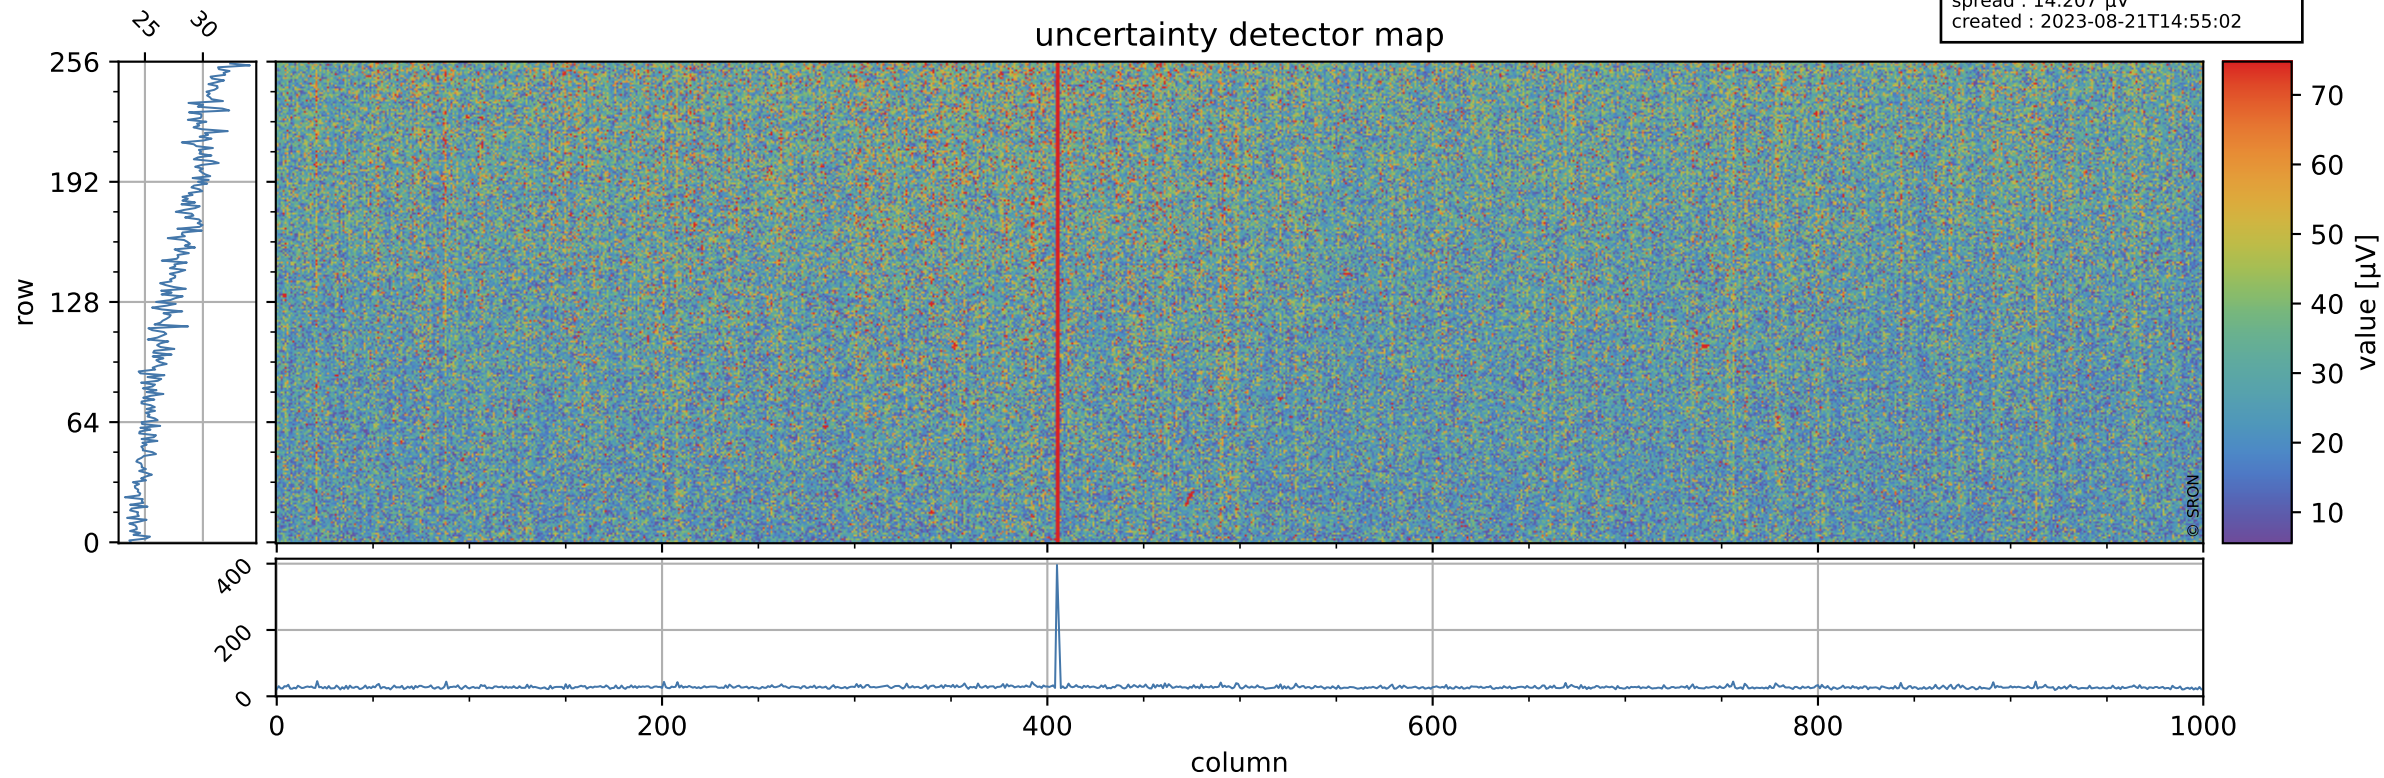

# Tropomi SWIR offset (official)

orbits : 20 in [17632, 17677]  
coverage : 2021-03-09 / 2021-03-12  
median : 0.52596 V  
spread : 0.035922 V  
created : 2023-08-21T14:55:02

## value detector map

# Tropomi SWIR offset (official)

orbits : 20 in [17632, 17677]  
coverage : 2021-03-09 / 2021-03-12  
median : 27.727  $\mu\text{V}$   
spread : 14.207  $\mu\text{V}$   
created : 2023-08-21T14:55:02

# Tropomi SWIR offset (official) ground-tracks of Sentinel-5P

orbits : 20 in [17632, 17677]  
coverage : 2021-03-09 / 2021-03-12  
created : 2023-08-21T14:55:03