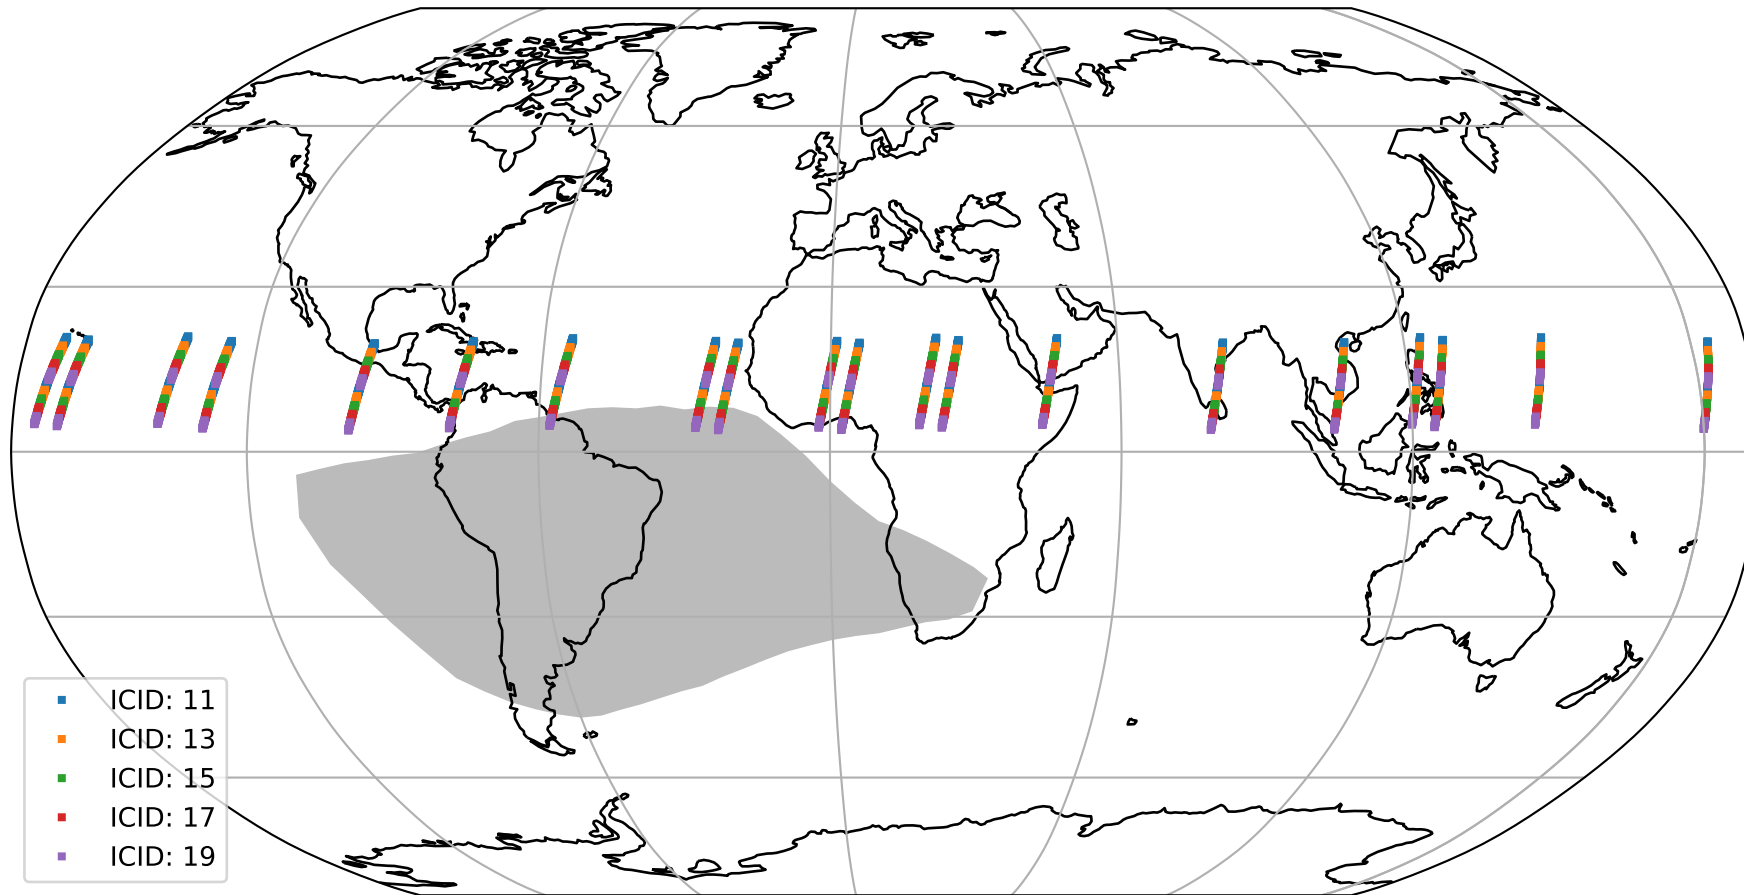

# Tropomi SWIR offset (official)

orbits : 20 in [17632, 17677]  
coverage : 2021-03-09 / 2021-03-12  
median : 27.727  $\mu\text{V}$   
spread : 14.207  $\mu\text{V}$   
created : 2023-08-21T14:55:02

# Tropomi SWIR offset (official)

value compared with SWIR offset CKD

orbits : 20 in [17632, 17677]  
coverage : 2021-03-09 / 2021-03-12  
median : -0.058737 mV  
spread : 0.41027 mV  
created : 2023-08-21T14:55:03

# Tropomi SWIR offset (official) ground-tracks of Sentinel-5P

orbits : 20 in [17632, 17677]  
coverage : 2021-03-09 / 2021-03-12  
created : 2023-08-21T14:55:03

# Tropomi SWIR offset (official)

orbits : [2827, 17677]  
coverage : 2018-04-30 / 2021-03-12  
created : 2023-08-21T14:55:03