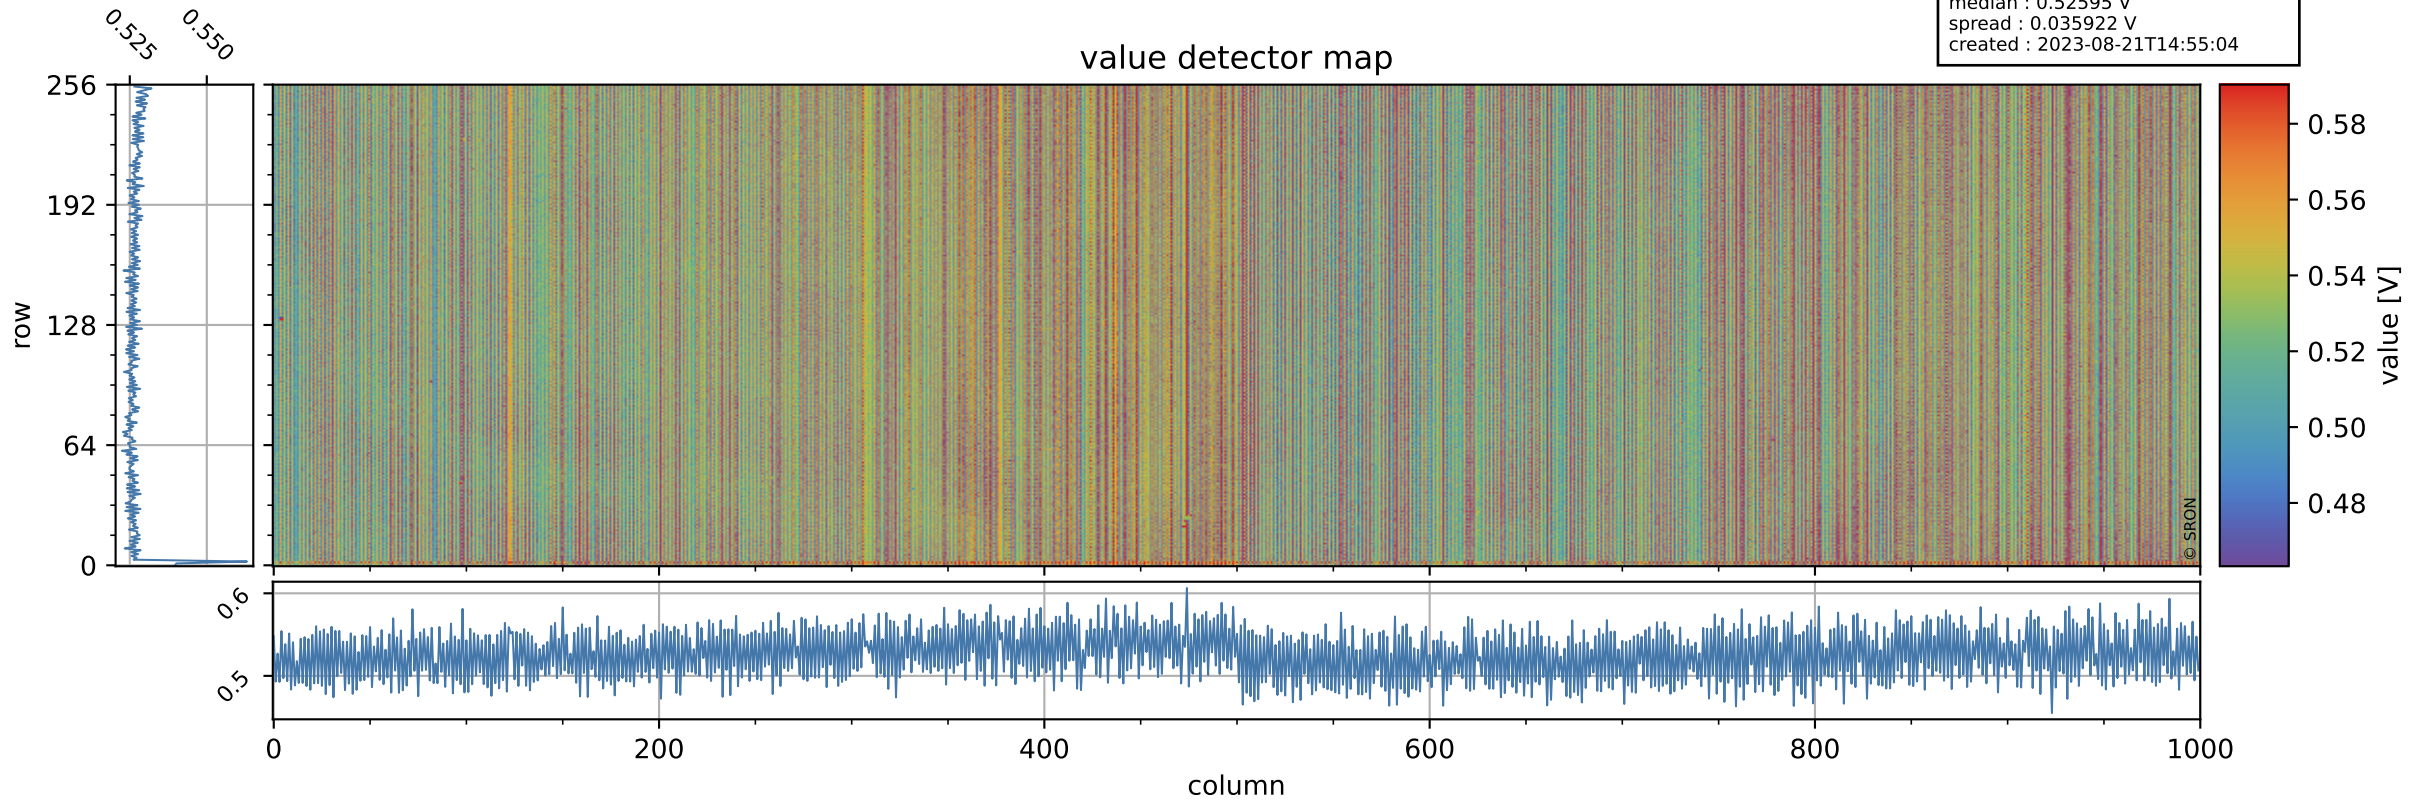

Tropomi SWIR offset (official)

orbits : 19 in [17647, 17692]
coverage : 2021-03-10 / 2021-03-13
median : 0.52595 V
spread : 0.035922 V
created : 2023-08-21T14:55:04

value detector map

Tropomi SWIR offset (official)

orbits : 19 in [17647, 17692]
coverage : 2021-03-10 / 2021-03-13
median : 28.112 μV
spread : 14.31 μV
created : 2023-08-21T14:55:05

Tropomi SWIR offset (official)

orbits : 19 in [17647, 17692]
coverage : 2021-03-10 / 2021-03-13
median : -0.059499 mV
spread : 0.40478 mV
created : 2023-08-21T14:55:05

value compared with SWIR offset CKD

Tropomi SWIR offset (official) ground-tracks of Sentinel-5P

orbits : 19 in [17647, 17692]
coverage : 2021-03-10 / 2021-03-13
created : 2023-08-21T14:55:06

Tropomi SWIR offset (official)

orbits : [2827, 17692]
coverage : 2018-04-30 / 2021-03-13
created : 2023-08-21T14:55:06

trend of detector median & temperatures