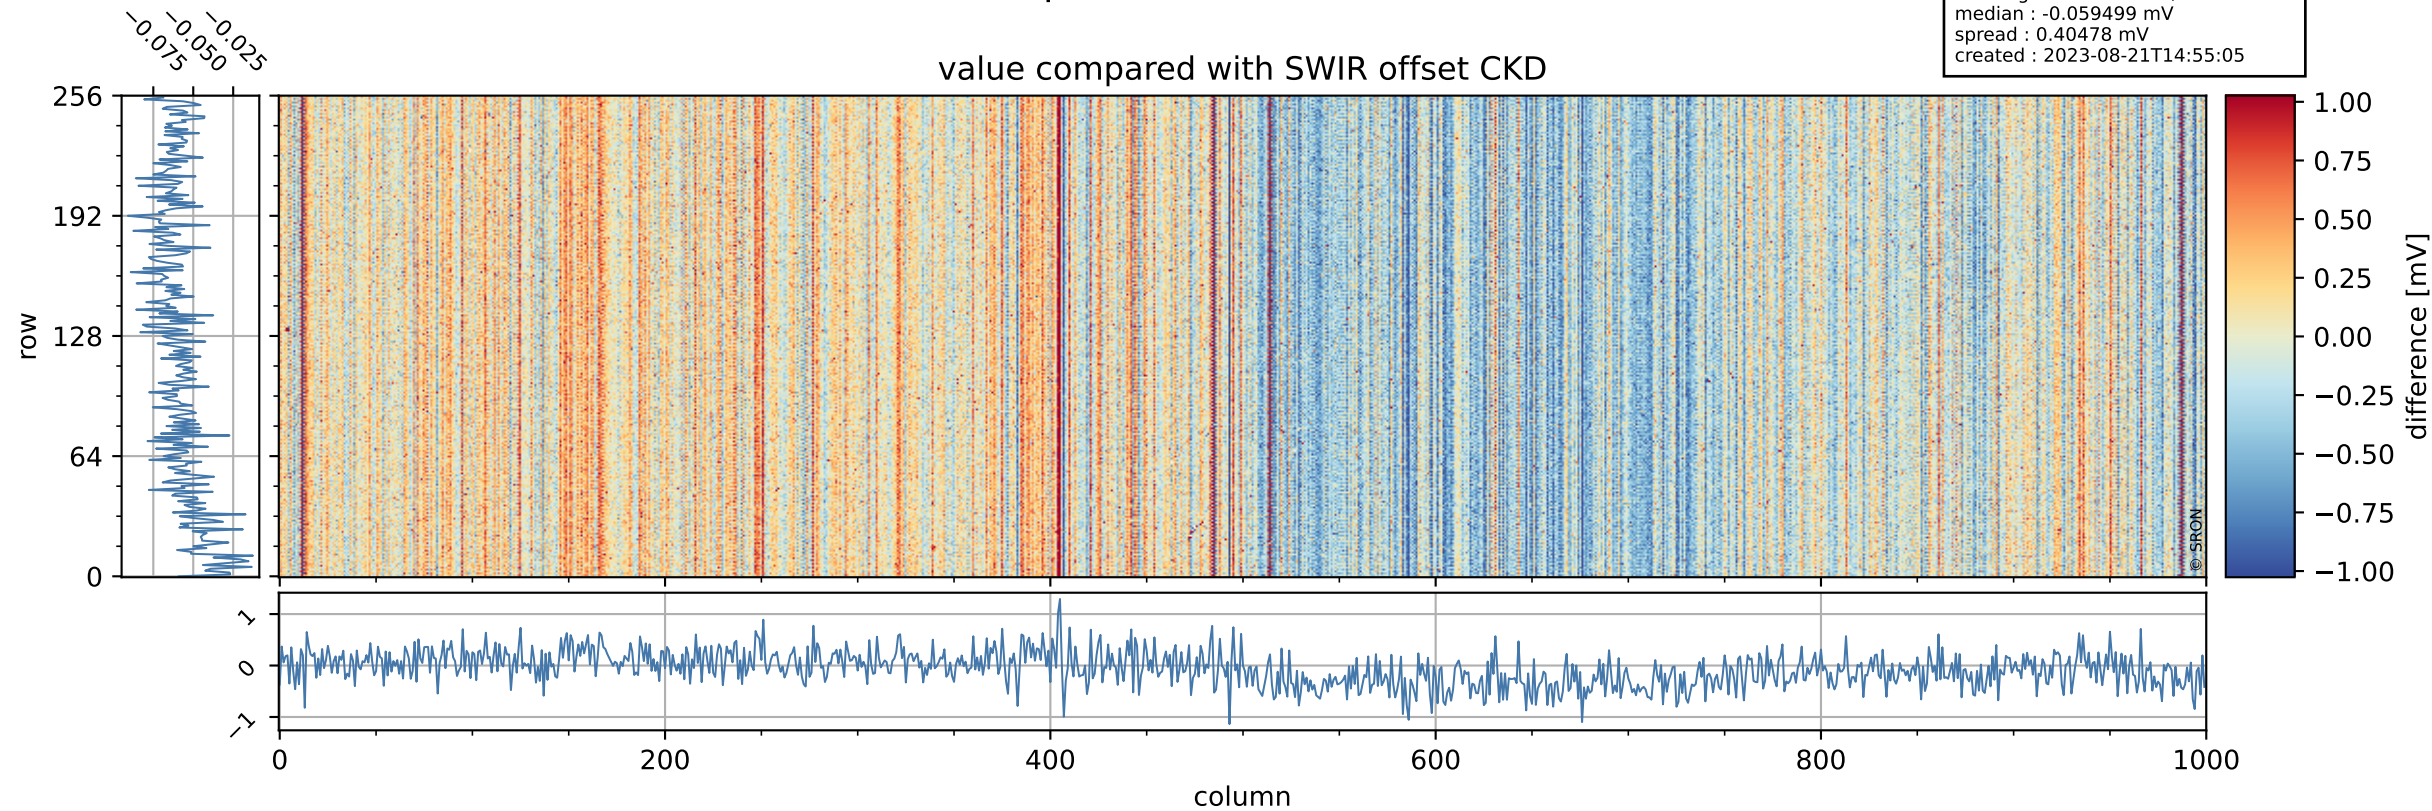

Tropomi SWIR offset (official)

orbits : 19 in [17647, 17692]
coverage : 2021-03-10 / 2021-03-13
median : 0.52595 V
spread : 0.035922 V
created : 2023-08-21T14:55:04

value detector map

Tropomi SWIR offset (official)

orbits : 19 in [17647, 17692]
coverage : 2021-03-10 / 2021-03-13
median : 28.112 μV
spread : 14.31 μV
created : 2023-08-21T14:55:05

Tropomi SWIR offset (official)

orbits : 19 in [17647, 17692]
coverage : 2021-03-10 / 2021-03-13
median : -0.059499 mV
spread : 0.40478 mV
created : 2023-08-21T14:55:05

value compared with SWIR offset CKD

Tropomi SWIR offset (official) ground-tracks of Sentinel-5P

orbits : 19 in [17647, 17692]
coverage : 2021-03-10 / 2021-03-13
created : 2023-08-21T14:55:06

Tropomi SWIR offset (official)

orbits : [2827, 17692]
coverage : 2018-04-30 / 2021-03-13
created : 2023-08-21T14:55:06

trend of detector median & temperatures