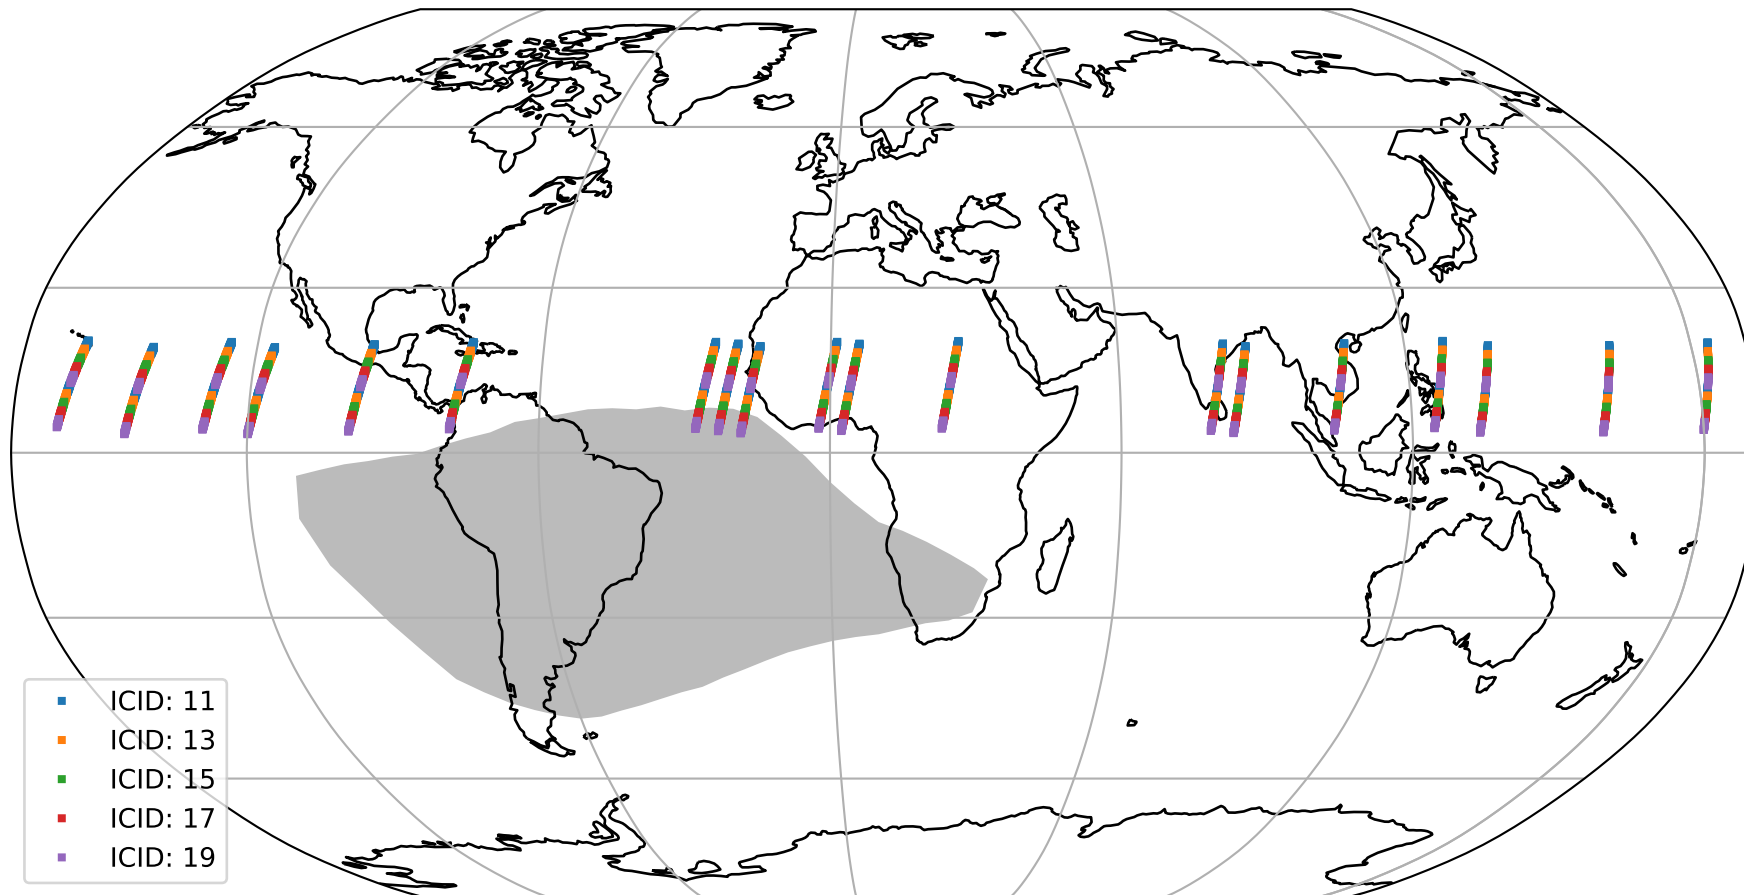

Tropomi SWIR offset (official)

orbits : 19 in [17647, 17692]
coverage : 2021-03-10 / 2021-03-13
median : 0.52595 V
spread : 0.035922 V
created : 2023-08-21T14:55:04

value detector map

Tropomi SWIR offset (official)

orbits : 19 in [17647, 17692]
coverage : 2021-03-10 / 2021-03-13
median : 28.112 μV
spread : 14.31 μV
created : 2023-08-21T14:55:05

Tropomi SWIR offset (official)

orbits : 19 in [17647, 17692]
coverage : 2021-03-10 / 2021-03-13
median : -0.059499 mV
spread : 0.40478 mV
created : 2023-08-21T14:55:05

value compared with SWIR offset CKD

Tropomi SWIR offset (official) ground-tracks of Sentinel-5P

orbits : 19 in [17647, 17692]
coverage : 2021-03-10 / 2021-03-13
created : 2023-08-21T14:55:06

Tropomi SWIR offset (official)

orbits : [2827, 17692]
coverage : 2018-04-30 / 2021-03-13
created : 2023-08-21T14:55:06

trend of detector median & temperatures