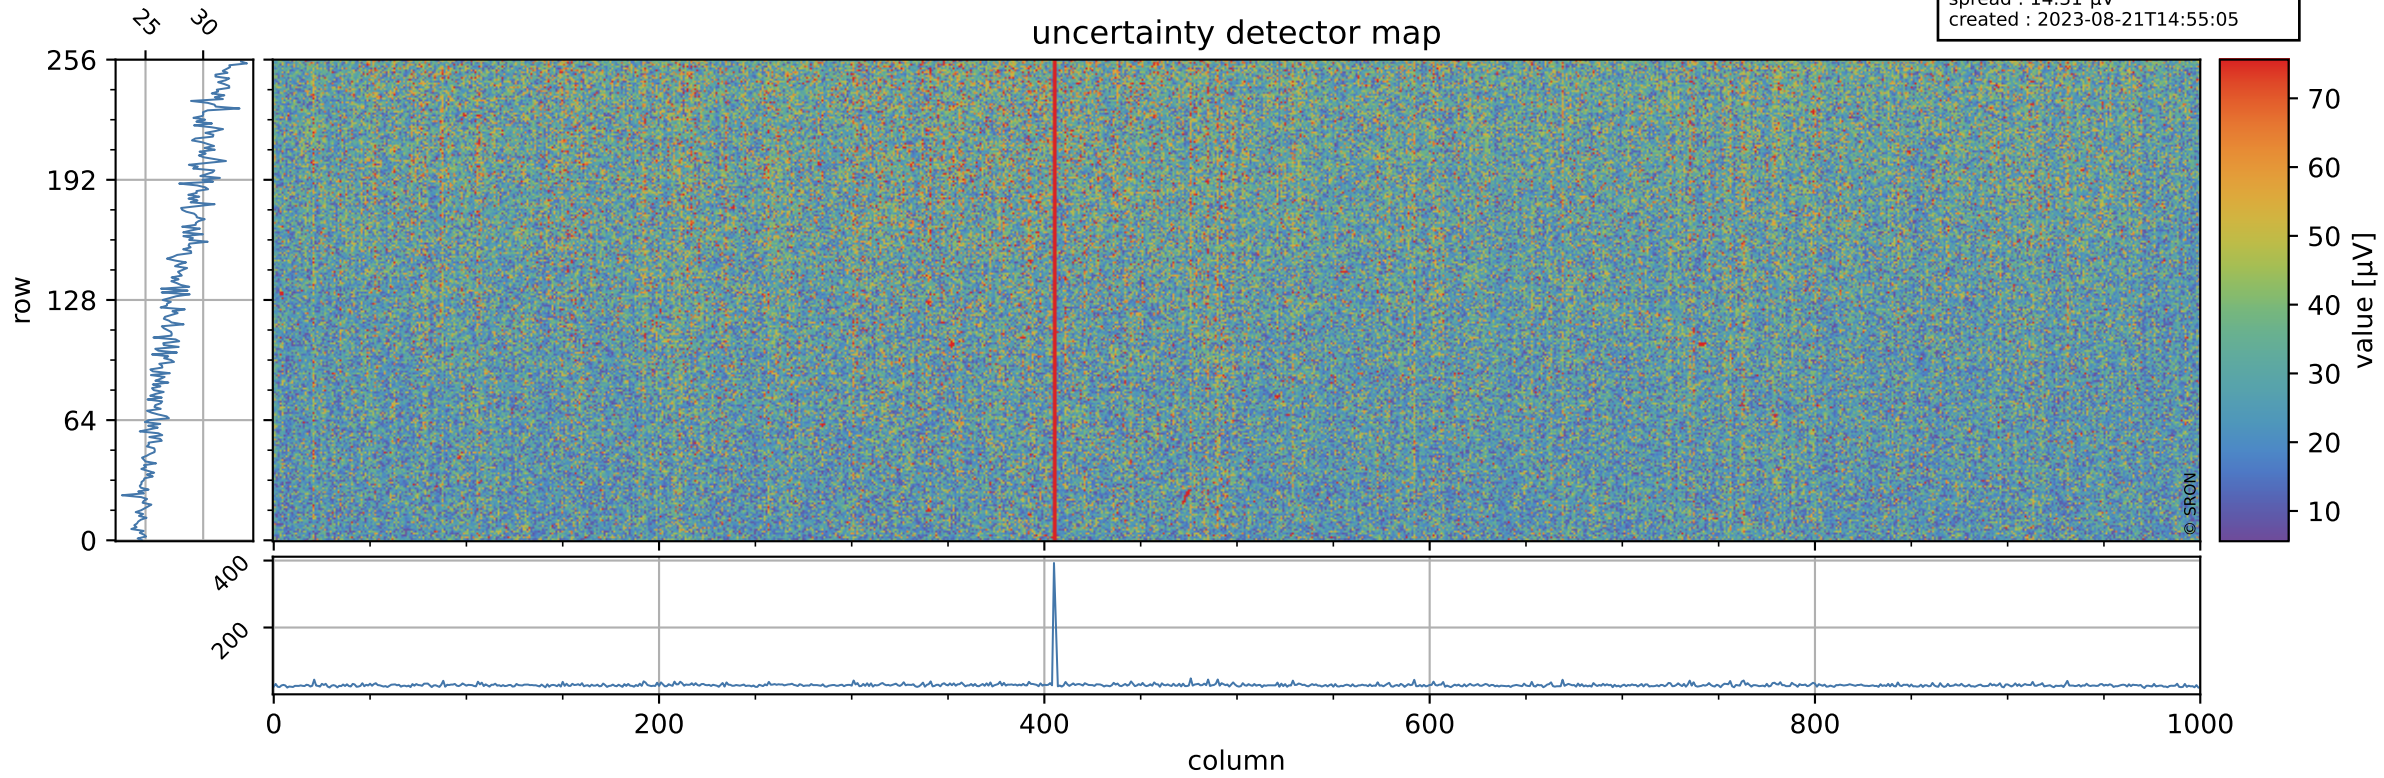

Tropomi SWIR offset (official)

orbits : 19 in [17647, 17692]
coverage : 2021-03-10 / 2021-03-13
median : 0.52595 V
spread : 0.035922 V
created : 2023-08-21T14:55:04

value detector map

Tropomi SWIR offset (official)

orbits : 19 in [17647, 17692]
coverage : 2021-03-10 / 2021-03-13
median : 28.112 μV
spread : 14.31 μV
created : 2023-08-21T14:55:05

Tropomi SWIR offset (official)

orbits : 19 in [17647, 17692]
coverage : 2021-03-10 / 2021-03-13
median : -0.059499 mV
spread : 0.40478 mV
created : 2023-08-21T14:55:05

value compared with SWIR offset CKD

Tropomi SWIR offset (official) ground-tracks of Sentinel-5P

orbits : 19 in [17647, 17692]
coverage : 2021-03-10 / 2021-03-13
created : 2023-08-21T14:55:06

Tropomi SWIR offset (official)

orbits : [2827, 17692]
coverage : 2018-04-30 / 2021-03-13
created : 2023-08-21T14:55:06

trend of detector median & temperatures