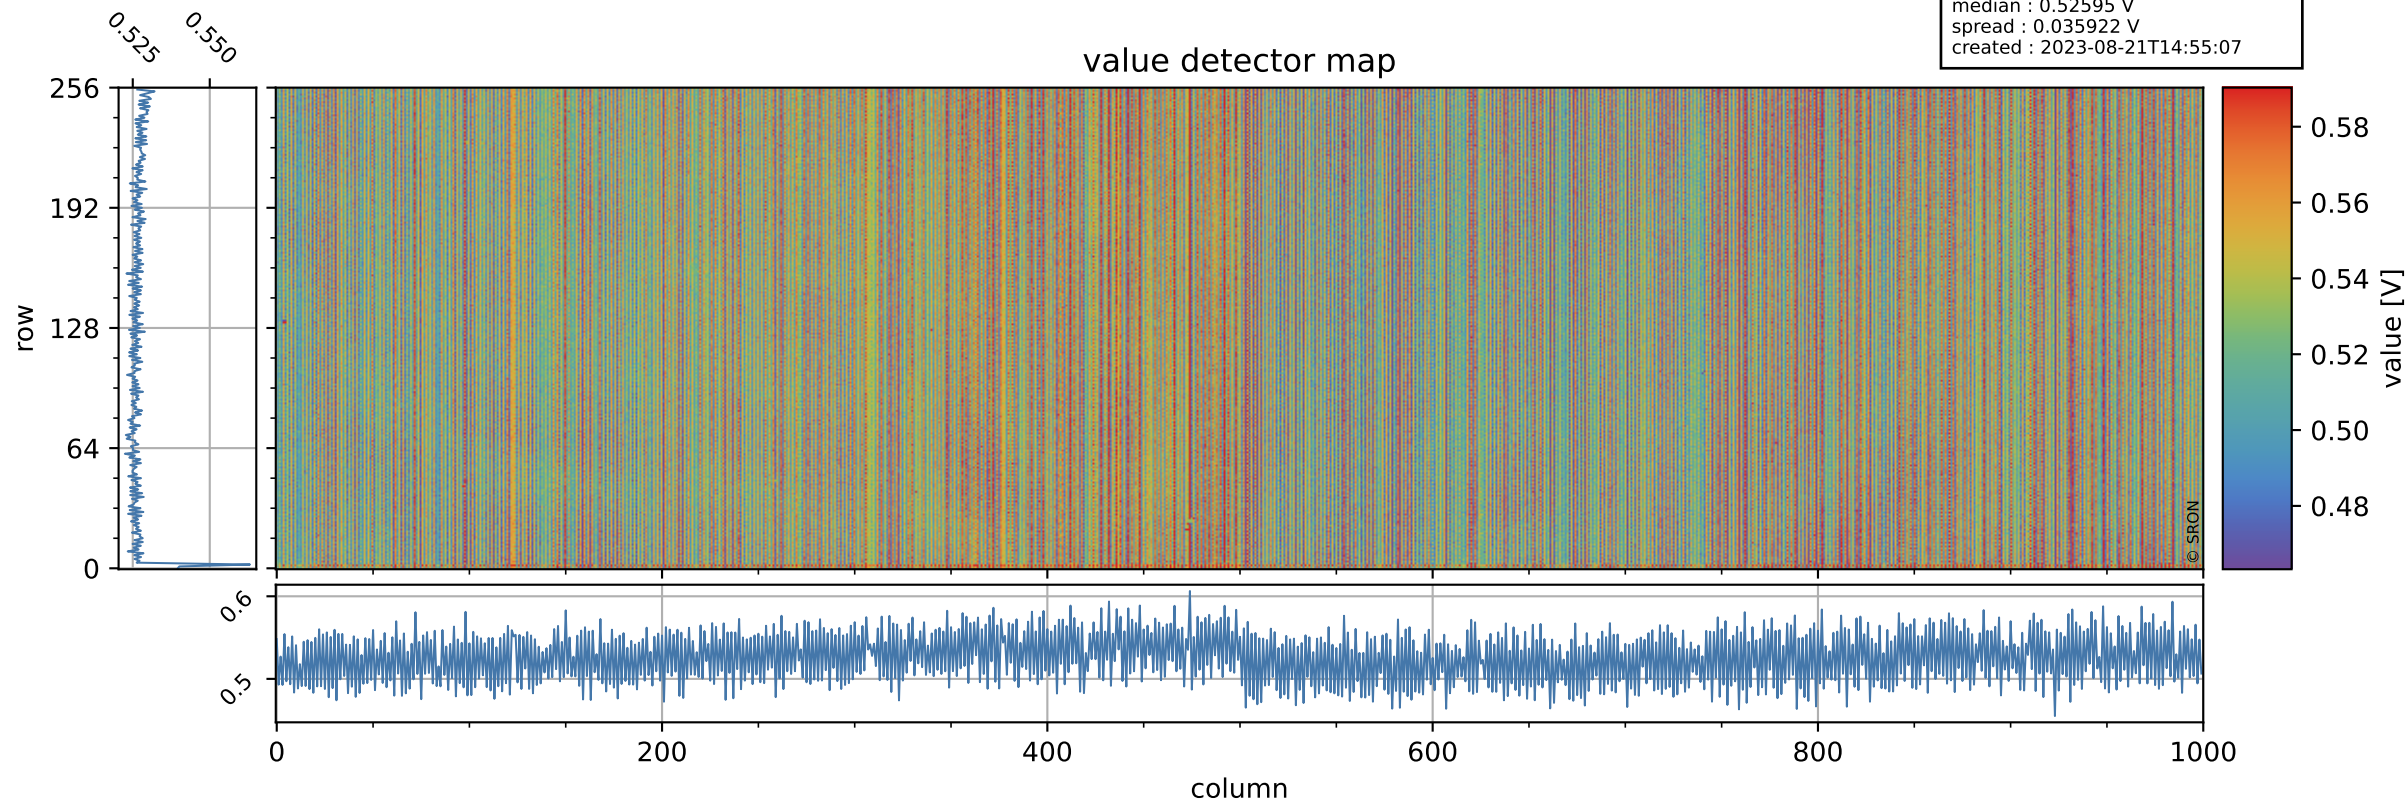

# Tropomi SWIR offset (official)

orbits : 20 in [17662, 17707]  
coverage : 2021-03-11 / 2021-03-14  
median : 0.52595 V  
spread : 0.035922 V  
created : 2023-08-21T14:55:07

## value detector map

# Tropomi SWIR offset (official)

orbits : 20 in [17662, 17707]  
coverage : 2021-03-11 / 2021-03-14  
median : 28.097  $\mu\text{V}$   
spread : 14.295  $\mu\text{V}$   
created : 2023-08-21T14:55:08

# Tropomi SWIR offset (official) ground-tracks of Sentinel-5P

orbits : 20 in [17662, 17707]  
coverage : 2021-03-11 / 2021-03-14  
created : 2023-08-21T14:55:08