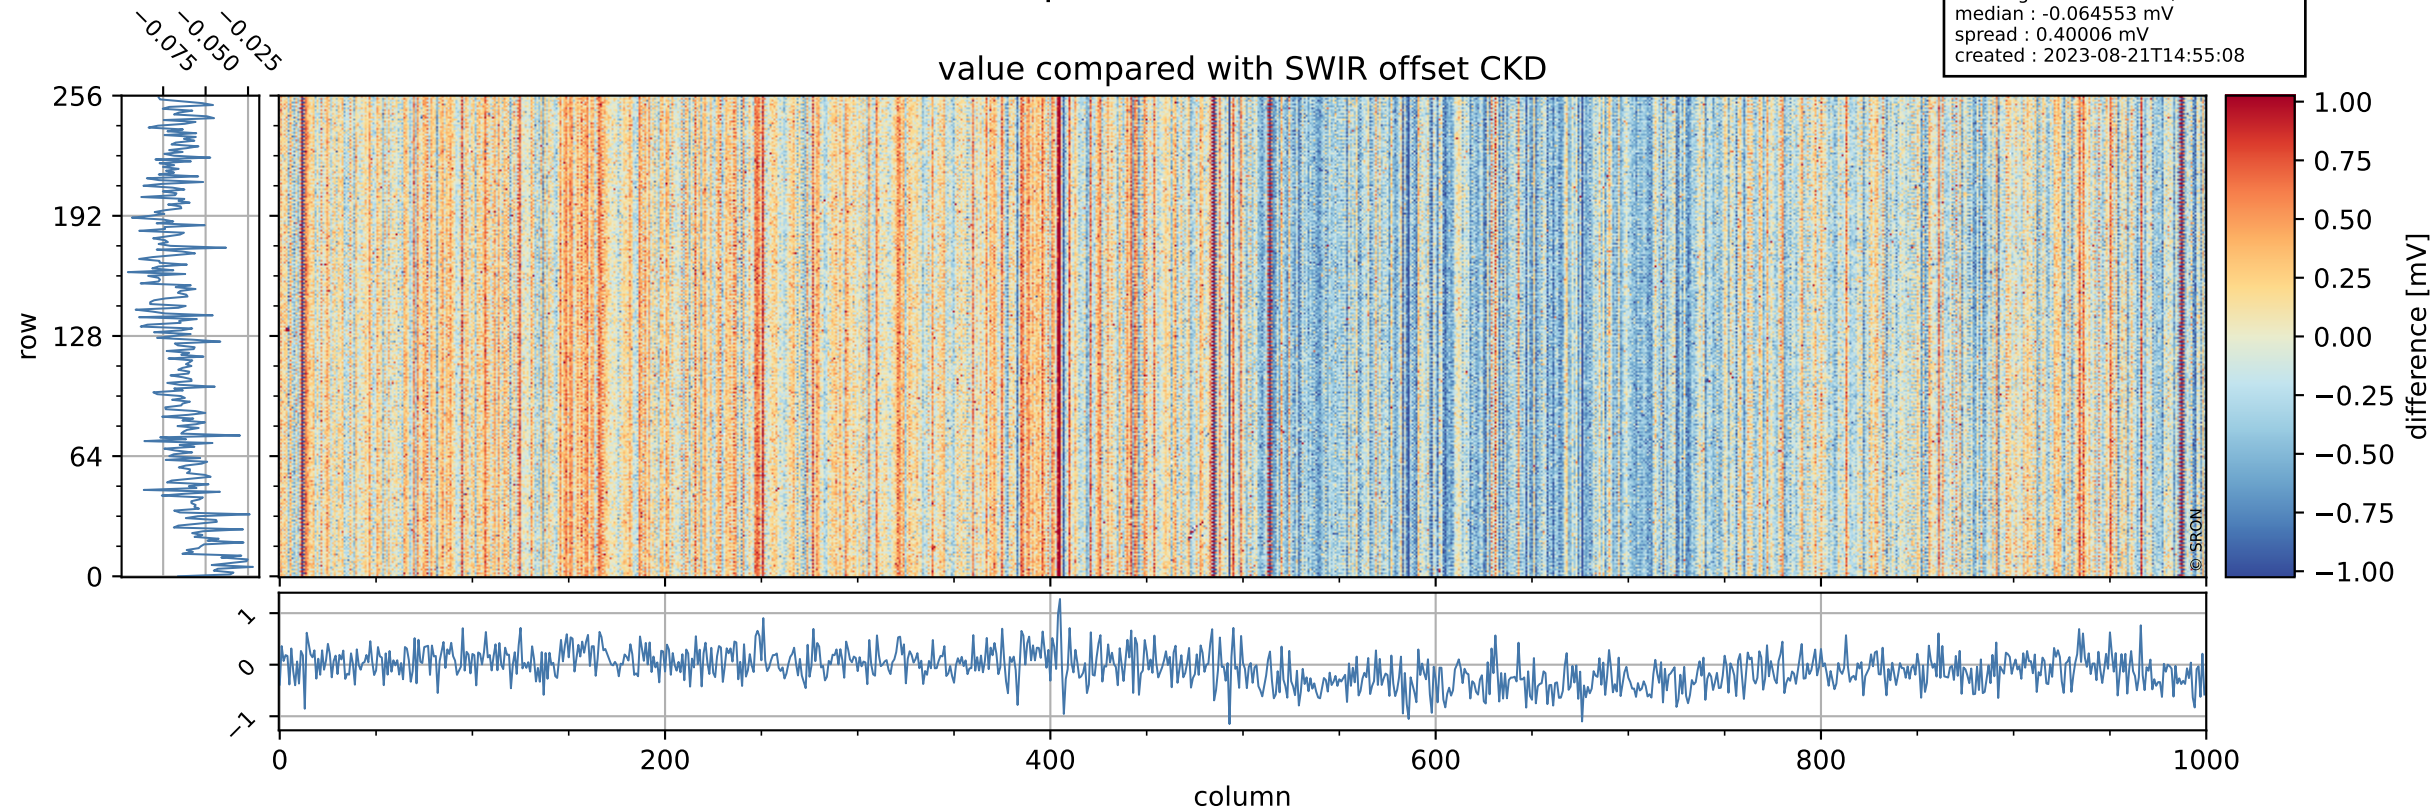

## value detector map

# Tropomi SWIR offset (official)

orbits : 20 in [17662, 17707]  
coverage : 2021-03-11 / 2021-03-14  
median : 28.097  $\mu\text{V}$   
spread : 14.295  $\mu\text{V}$   
created : 2023-08-21T14:55:08

# Tropomi SWIR offset (official)

value compared with SWIR offset CKD

orbits : 20 in [17662, 17707]  
coverage : 2021-03-11 / 2021-03-14  
median : -0.064553 mV  
spread : 0.40006 mV  
created : 2023-08-21T14:55:08

# Tropomi SWIR offset (official) ground-tracks of Sentinel-5P

orbits : 20 in [17662, 17707]  
coverage : 2021-03-11 / 2021-03-14  
created : 2023-08-21T14:55:08