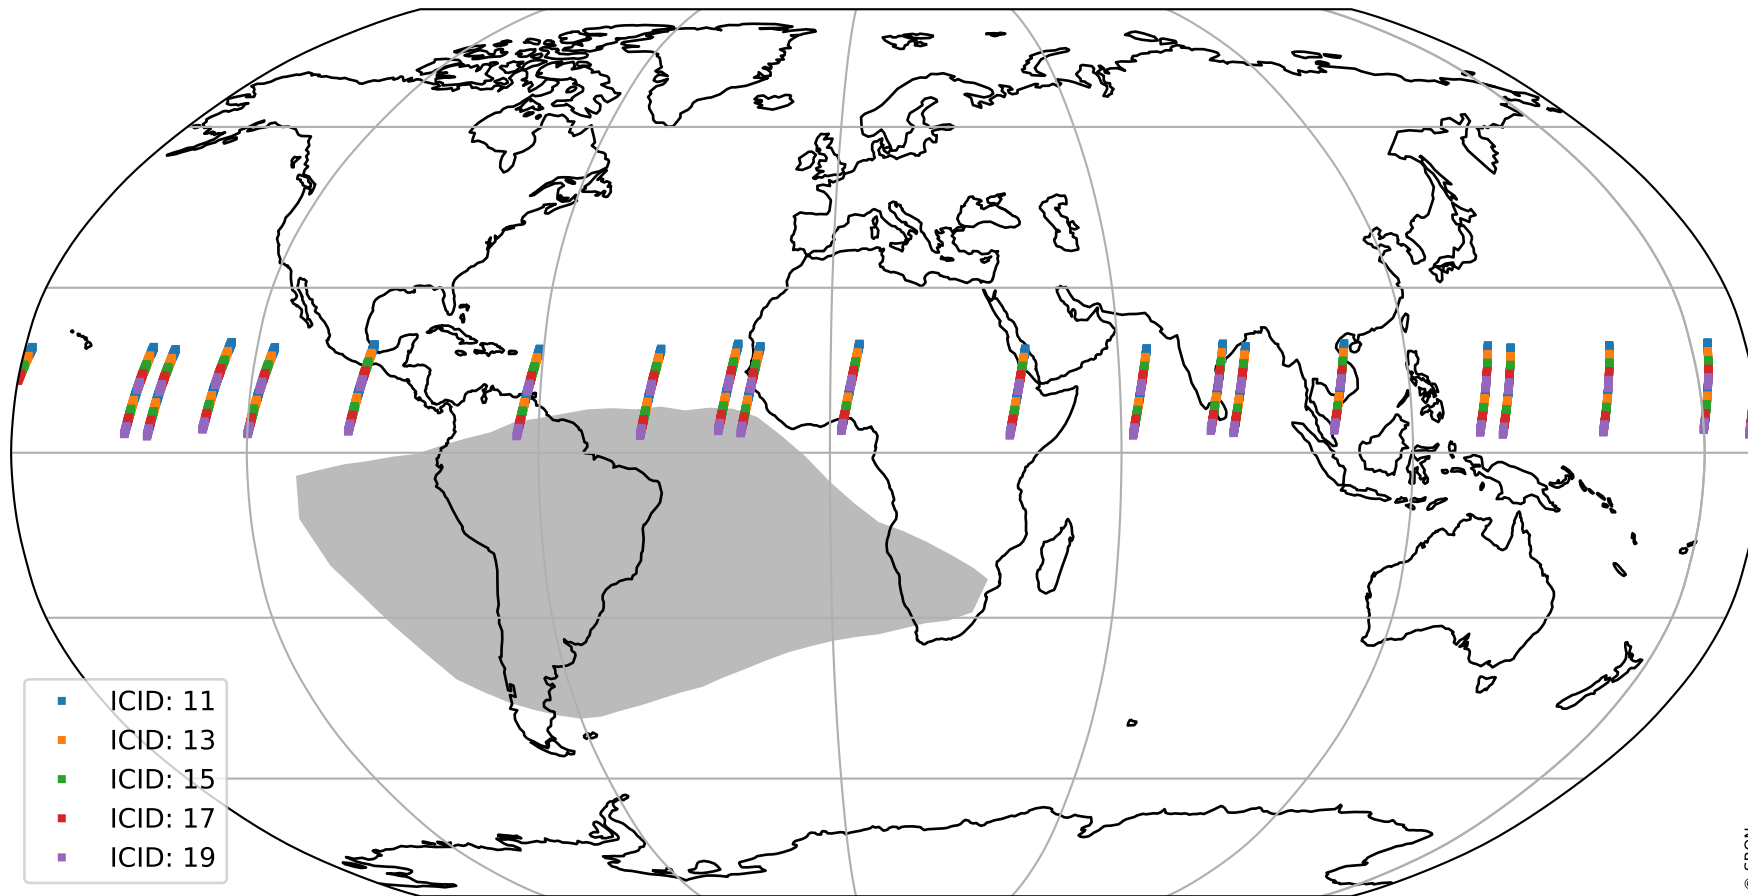

# Tropomi SWIR offset (official)

orbits : 20 in [17662, 17707]  
coverage : 2021-03-11 / 2021-03-14  
median : 28.097  $\mu\text{V}$   
spread : 14.295  $\mu\text{V}$   
created : 2023-08-21T14:55:08

# Tropomi SWIR offset (official)

value compared with SWIR offset CKD

orbits : 20 in [17662, 17707]  
coverage : 2021-03-11 / 2021-03-14  
median : -0.064553 mV  
spread : 0.40006 mV  
created : 2023-08-21T14:55:08

# Tropomi SWIR offset (official) ground-tracks of Sentinel-5P

orbits : 20 in [17662, 17707]  
coverage : 2021-03-11 / 2021-03-14  
created : 2023-08-21T14:55:08

# Tropomi SWIR offset (official)

orbits : [2827, 17707]  
coverage : 2018-04-30 / 2021-03-14  
created : 2023-08-21T14:55:09