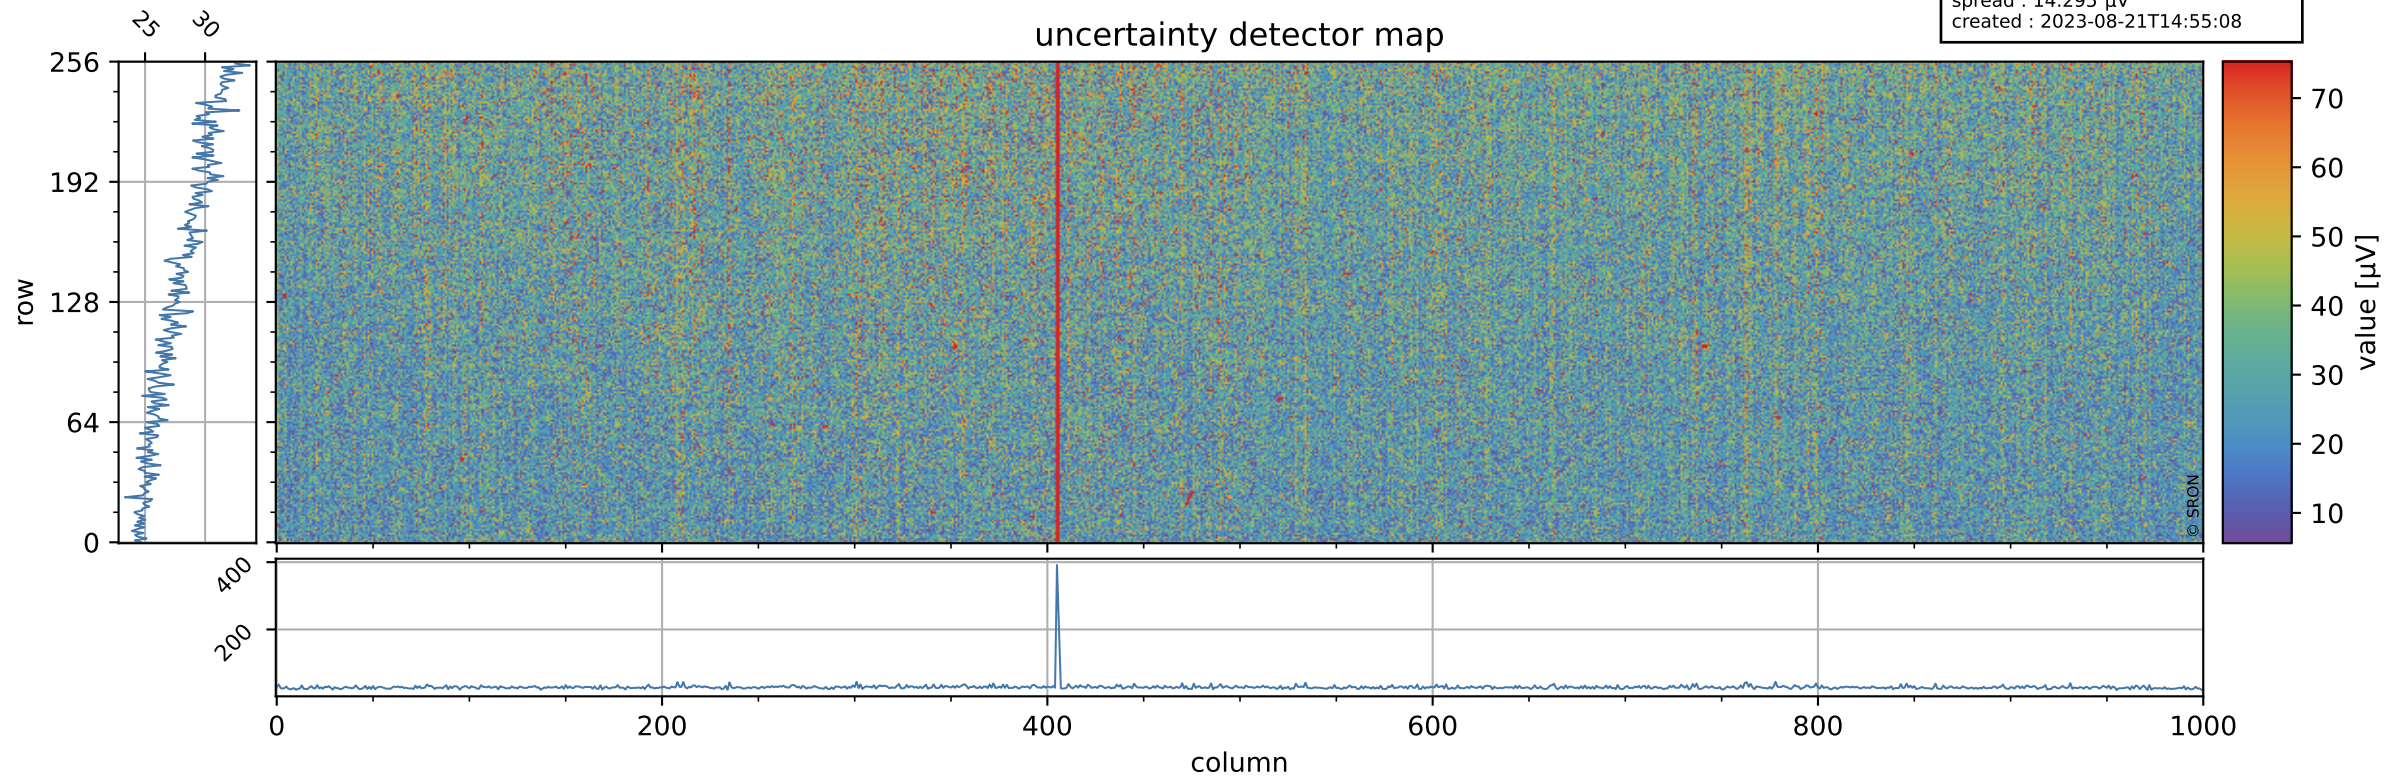

# Tropomi SWIR offset (official)

orbits : 20 in [17662, 17707]  
coverage : 2021-03-11 / 2021-03-14  
median : 0.52595 V  
spread : 0.035922 V  
created : 2023-08-21T14:55:07

## value detector map

# Tropomi SWIR offset (official)

orbits : 20 in [17662, 17707]  
coverage : 2021-03-11 / 2021-03-14  
median : 28.097  $\mu\text{V}$   
spread : 14.295  $\mu\text{V}$   
created : 2023-08-21T14:55:08

# Tropomi SWIR offset (official) ground-tracks of Sentinel-5P

orbits : 20 in [17662, 17707]  
coverage : 2021-03-11 / 2021-03-14  
created : 2023-08-21T14:55:08