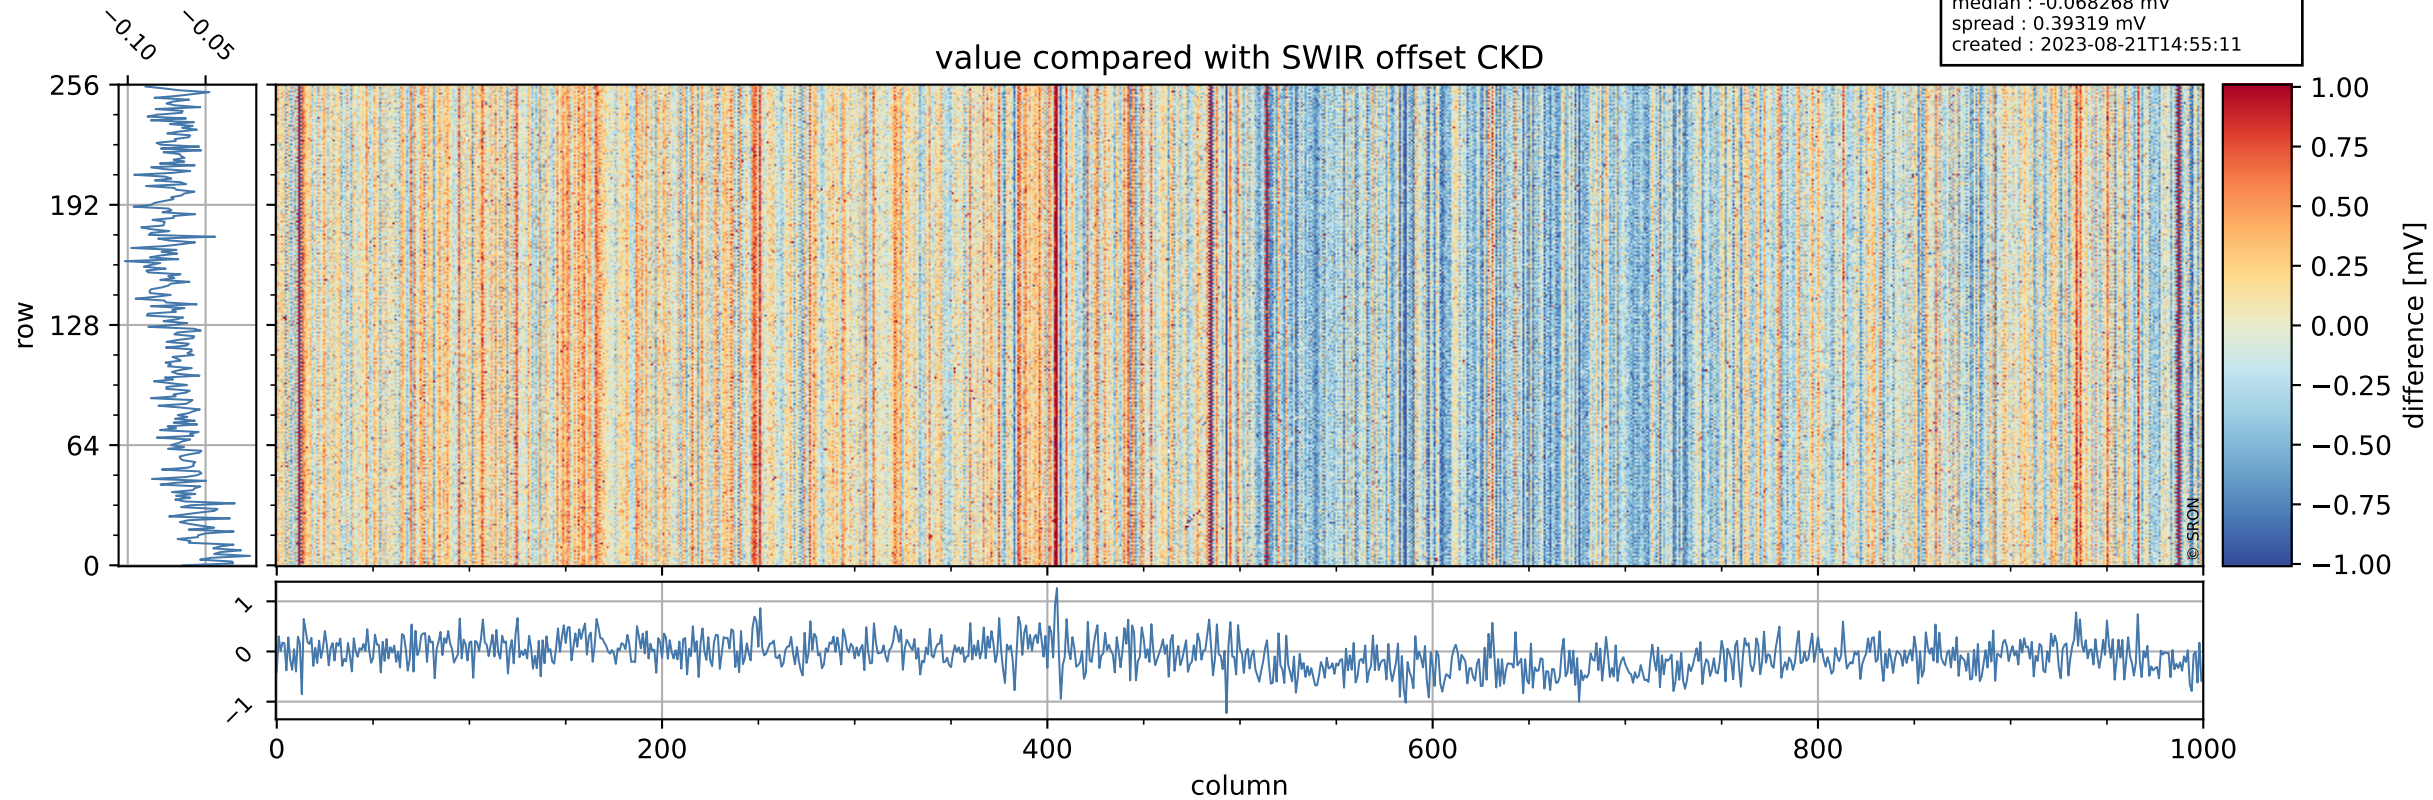

Tropomi SWIR offset (official)

orbits : 18 in [17677, 17722]
coverage : 2021-03-12 / 2021-03-15
median : 0.52595 V
spread : 0.035919 V
created : 2023-08-21T14:55:10

value detector map

Tropomi SWIR offset (official)

orbits : 18 in [17677, 17722]
coverage : 2021-03-12 / 2021-03-15
median : 28.843 μV
spread : 14.55 μV
created : 2023-08-21T14:55:11

Tropomi SWIR offset (official)

value compared with SWIR offset CKD

orbits : 18 in [17677, 17722]
coverage : 2021-03-12 / 2021-03-15
median : -0.068268 mV
spread : 0.39319 mV
created : 2023-08-21T14:55:11

Tropomi SWIR offset (official) ground-tracks of Sentinel-5P

orbits : 18 in [17677, 17722]
coverage : 2021-03-12 / 2021-03-15
created : 2023-08-21T14:55:12

Tropomi SWIR offset (official)

orbits : [2827, 17722]
coverage : 2018-04-30 / 2021-03-15
created : 2023-08-21T14:55:12

trend of detector median & temperatures