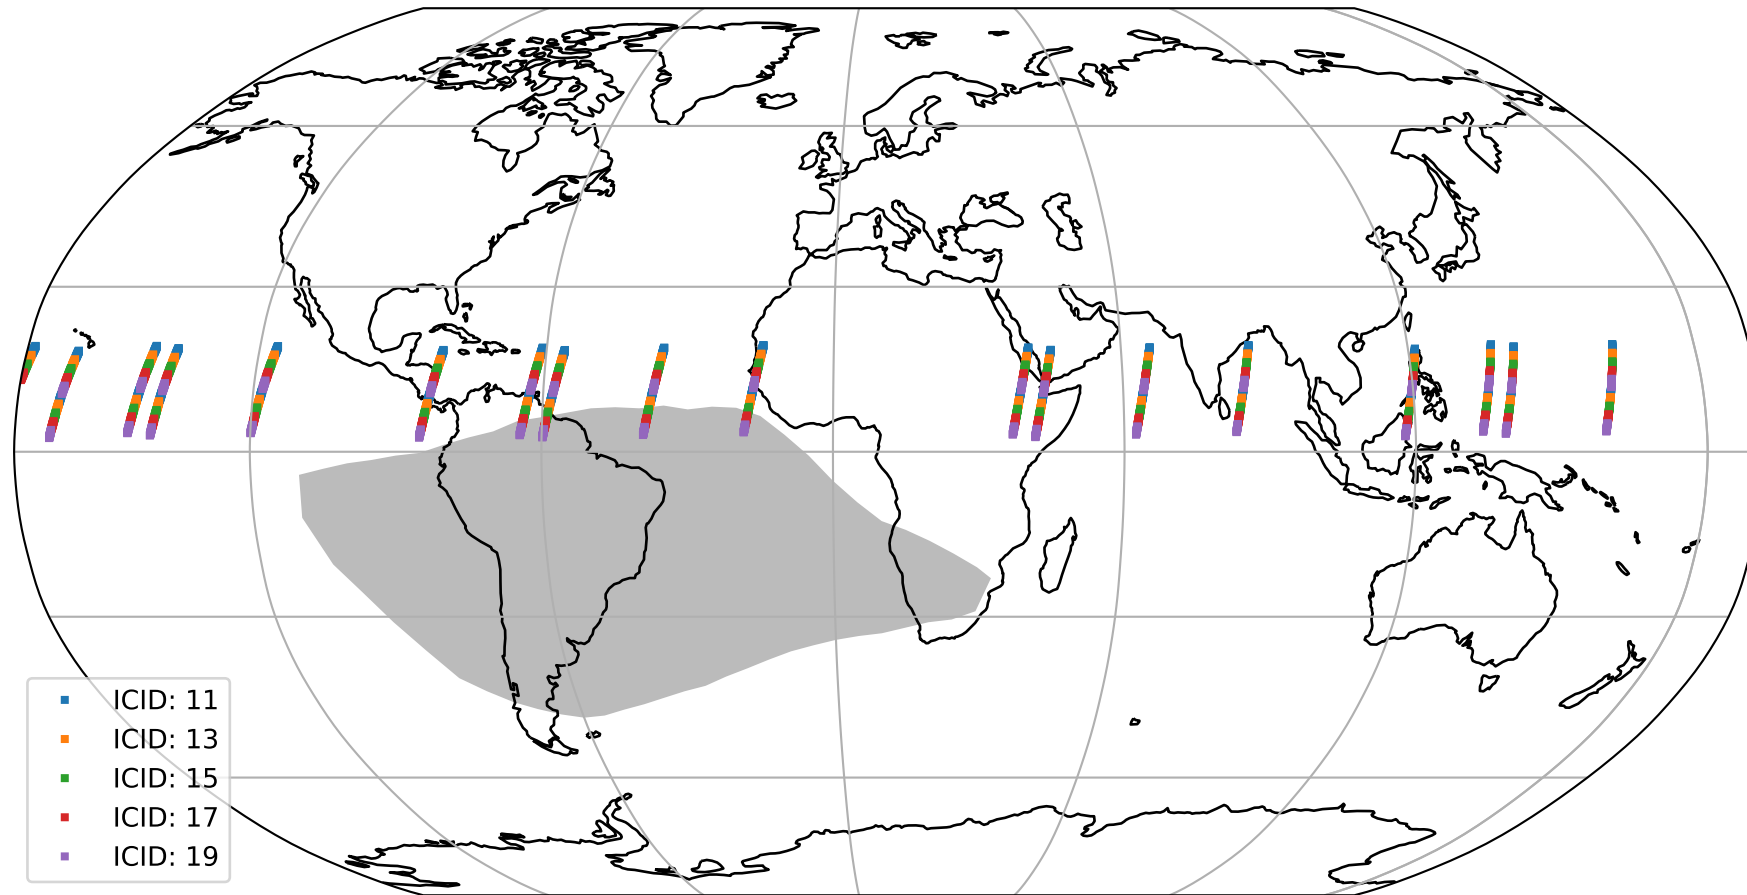

Tropomi SWIR offset (official)

orbits : 18 in [17677, 17722]
coverage : 2021-03-12 / 2021-03-15
median : 0.52595 V
spread : 0.035919 V
created : 2023-08-21T14:55:10

value detector map

Tropomi SWIR offset (official)

orbits : 18 in [17677, 17722]
coverage : 2021-03-12 / 2021-03-15
median : 28.843 μV
spread : 14.55 μV
created : 2023-08-21T14:55:11

Tropomi SWIR offset (official)

value compared with SWIR offset CKD

orbits : 18 in [17677, 17722]
coverage : 2021-03-12 / 2021-03-15
median : -0.068268 mV
spread : 0.39319 mV
created : 2023-08-21T14:55:11

Tropomi SWIR offset (official) ground-tracks of Sentinel-5P

orbits : 18 in [17677, 17722]
coverage : 2021-03-12 / 2021-03-15
created : 2023-08-21T14:55:12

Tropomi SWIR offset (official)

orbits : [2827, 17722]
coverage : 2018-04-30 / 2021-03-15
created : 2023-08-21T14:55:12