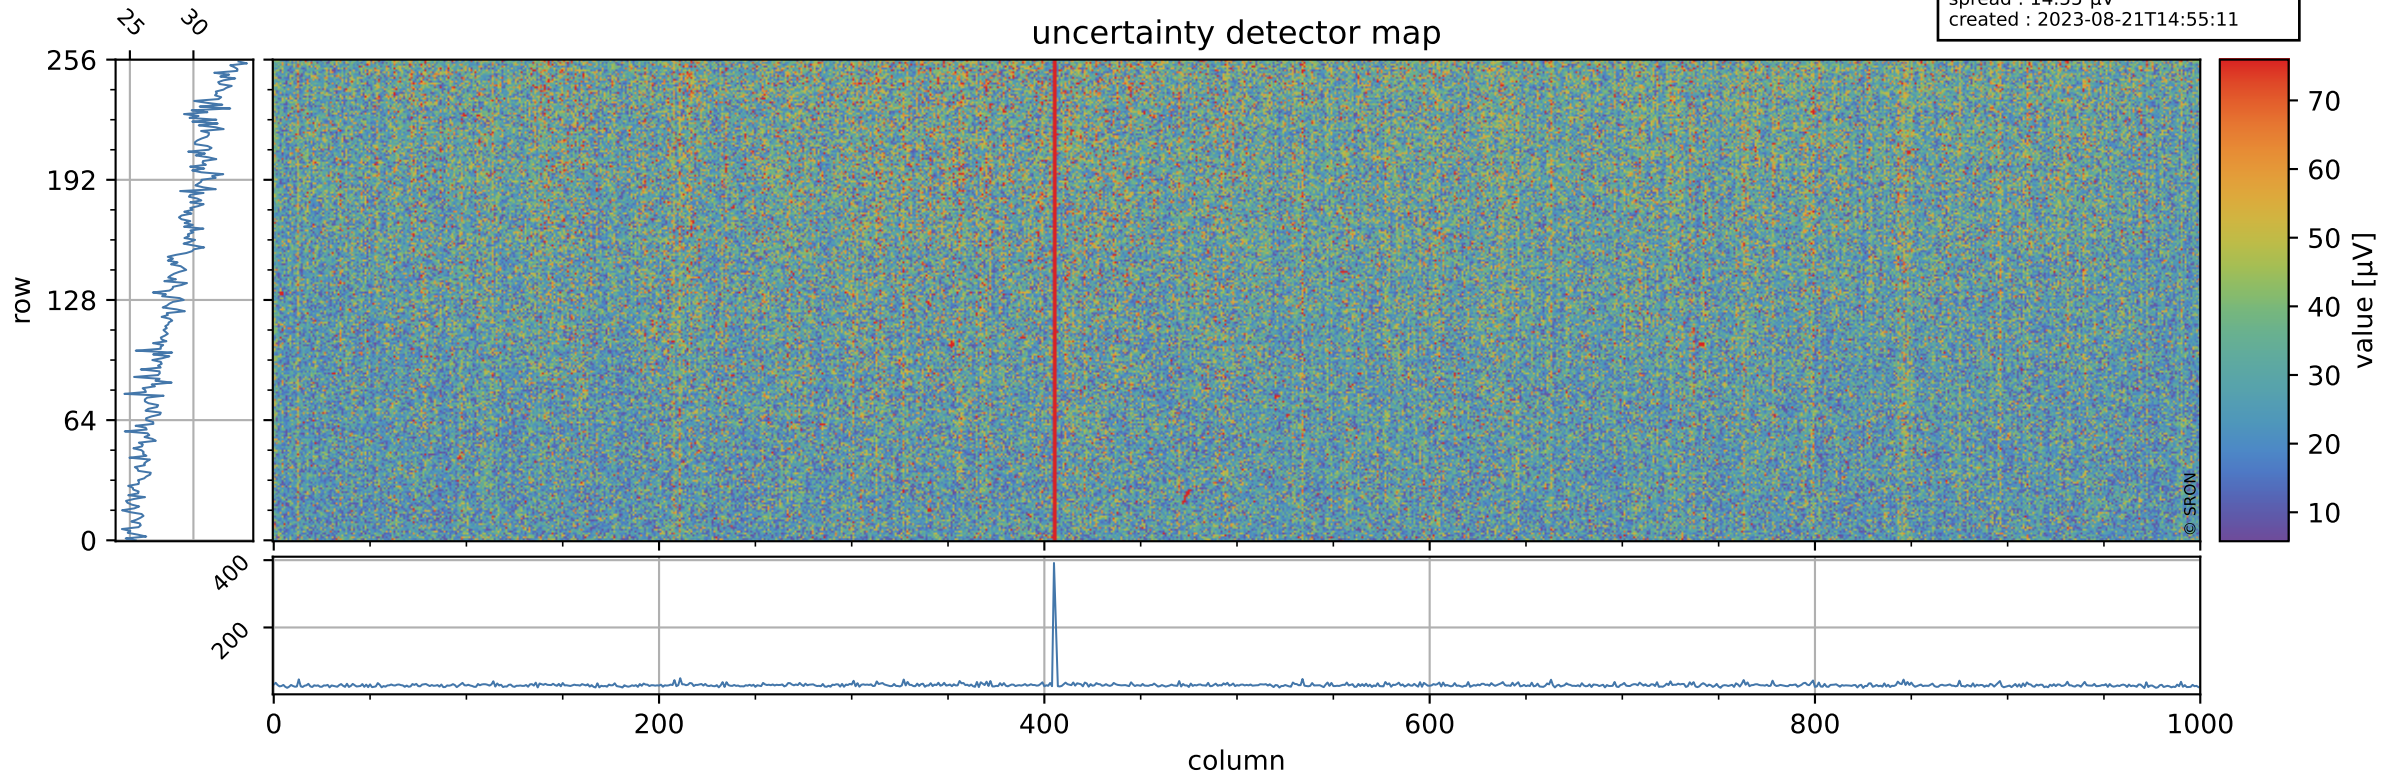

Tropomi SWIR offset (official)

orbits : 18 in [17677, 17722]
coverage : 2021-03-12 / 2021-03-15
median : 0.52595 V
spread : 0.035919 V
created : 2023-08-21T14:55:10

value detector map

Tropomi SWIR offset (official)

orbits : 18 in [17677, 17722]
coverage : 2021-03-12 / 2021-03-15
median : 28.843 μV
spread : 14.55 μV
created : 2023-08-21T14:55:11

Tropomi SWIR offset (official)

value compared with SWIR offset CKD

orbits : 18 in [17677, 17722]
coverage : 2021-03-12 / 2021-03-15
median : -0.068268 mV
spread : 0.39319 mV
created : 2023-08-21T14:55:11

Tropomi SWIR offset (official) ground-tracks of Sentinel-5P

orbits : 18 in [17677, 17722]
coverage : 2021-03-12 / 2021-03-15
created : 2023-08-21T14:55:12

Tropomi SWIR offset (official)

orbits : [2827, 17722]
coverage : 2018-04-30 / 2021-03-15
created : 2023-08-21T14:55:12

trend of detector median & temperatures