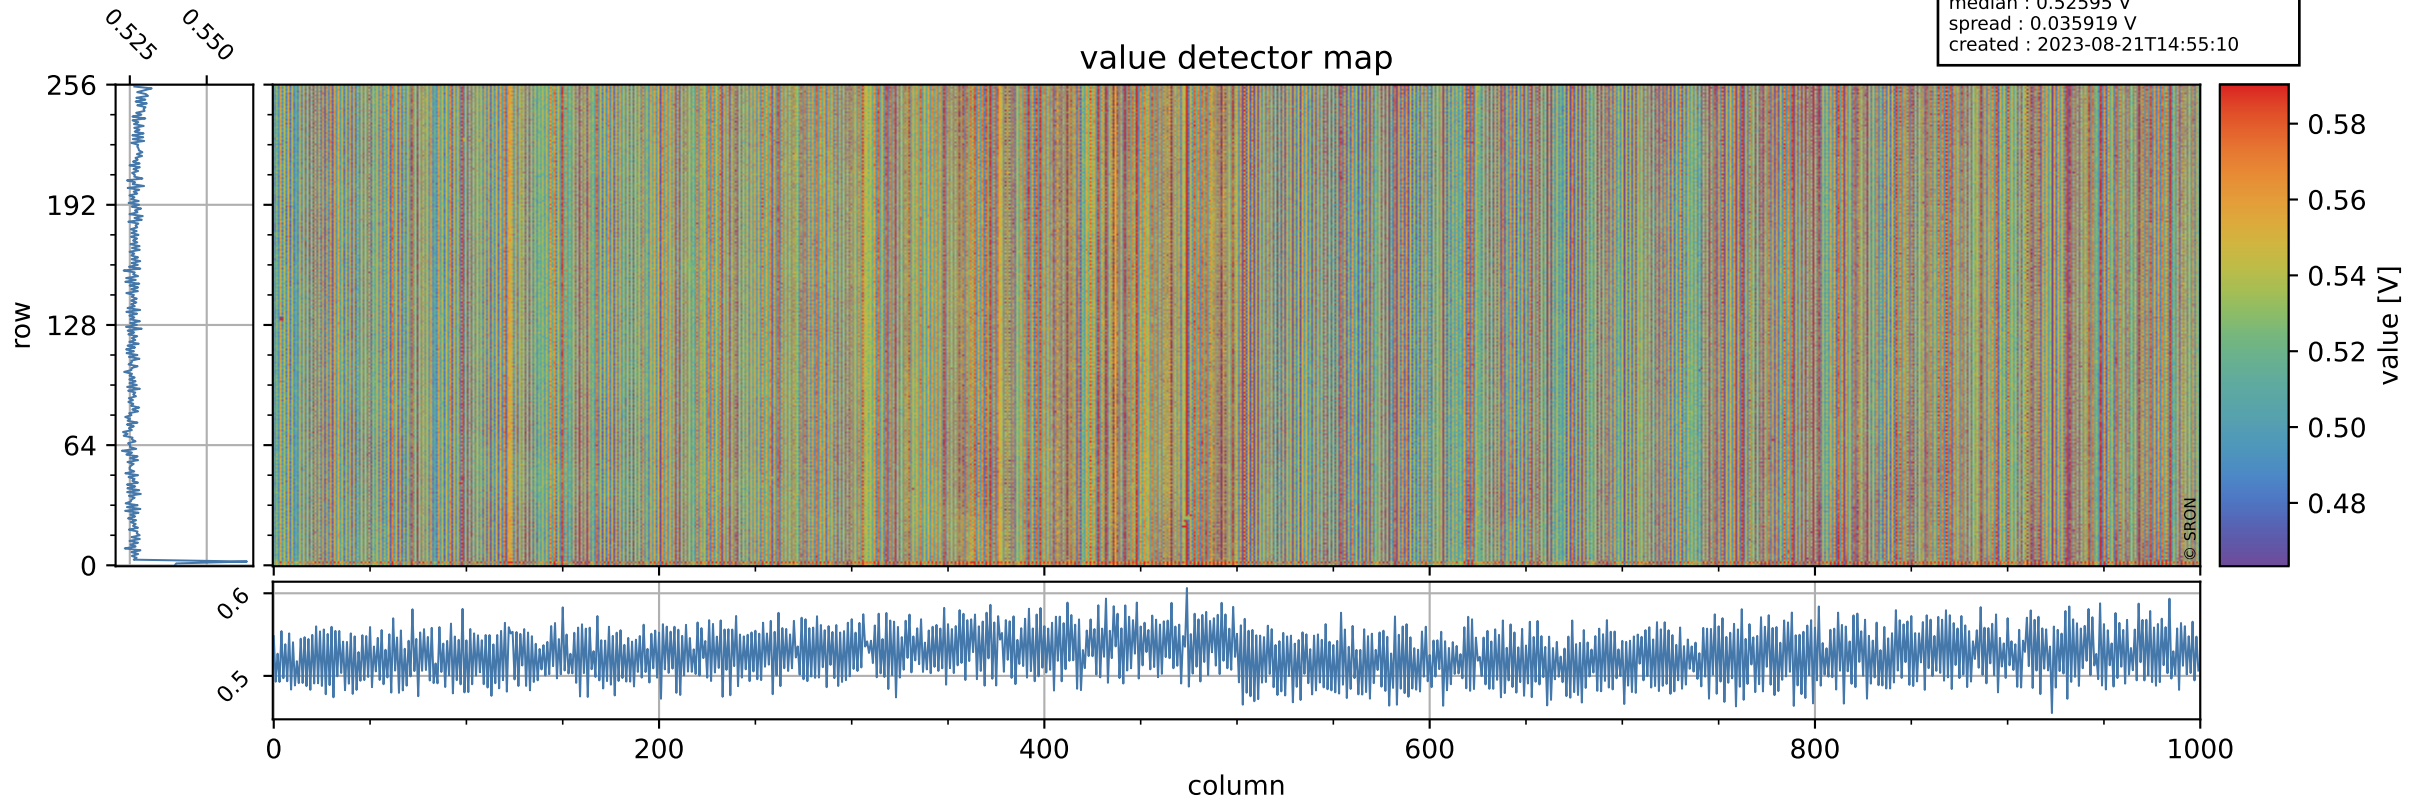

Tropomi SWIR offset (official)

orbits : 18 in [17677, 17722]
coverage : 2021-03-12 / 2021-03-15
median : 0.52595 V
spread : 0.035919 V
created : 2023-08-21T14:55:10

value detector map

Tropomi SWIR offset (official)

orbits : 18 in [17677, 17722]
coverage : 2021-03-12 / 2021-03-15
median : 28.843 μV
spread : 14.55 μV
created : 2023-08-21T14:55:11

Tropomi SWIR offset (official)

value compared with SWIR offset CKD

orbits : 18 in [17677, 17722]
coverage : 2021-03-12 / 2021-03-15
median : -0.068268 mV
spread : 0.39319 mV
created : 2023-08-21T14:55:11

Tropomi SWIR offset (official) ground-tracks of Sentinel-5P

orbits : 18 in [17677, 17722]
coverage : 2021-03-12 / 2021-03-15
created : 2023-08-21T14:55:12

Tropomi SWIR offset (official)

orbits : [2827, 17722]
coverage : 2018-04-30 / 2021-03-15
created : 2023-08-21T14:55:12

trend of detector median & temperatures