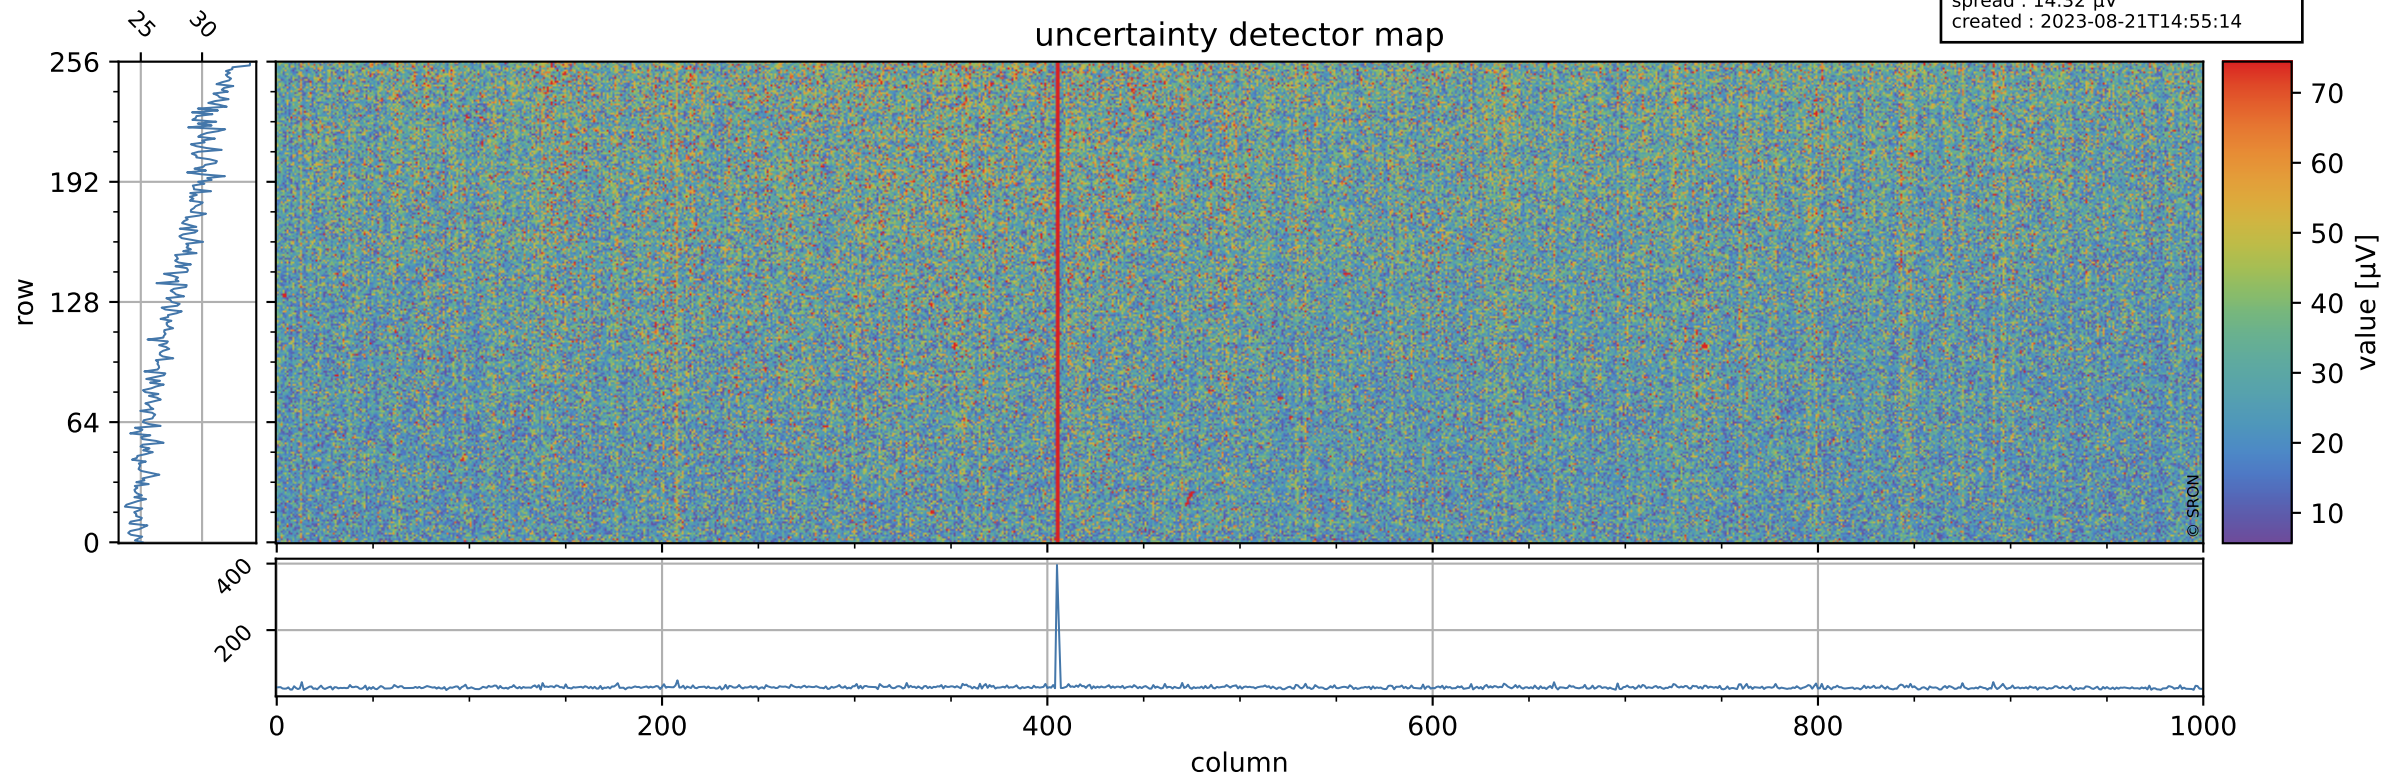

Tropomi SWIR offset (official)

orbits : 19 in [17692, 17737]
coverage : 2021-03-13 / 2021-03-16
median : 0.52596 V
spread : 0.035918 V
created : 2023-08-21T14:55:13

value detector map

Tropomi SWIR offset (official)

orbits : 19 in [17692, 17737]
coverage : 2021-03-13 / 2021-03-16
median : 28.142 μV
spread : 14.32 μV
created : 2023-08-21T14:55:14

Tropomi SWIR offset (official)

value compared with SWIR offset CKD

orbits : 19 in [17692, 17737]
coverage : 2021-03-13 / 2021-03-16
median : -0.055799 mV
spread : 0.39491 mV
created : 2023-08-21T14:55:14

Tropomi SWIR offset (official) ground-tracks of Sentinel-5P

orbits : 19 in [17692, 17737]
coverage : 2021-03-13 / 2021-03-16
created : 2023-08-21T14:55:15

Tropomi SWIR offset (official)

orbits : [2827, 17737]
coverage : 2018-04-30 / 2021-03-16
created : 2023-08-21T14:55:15

trend of detector median & temperatures