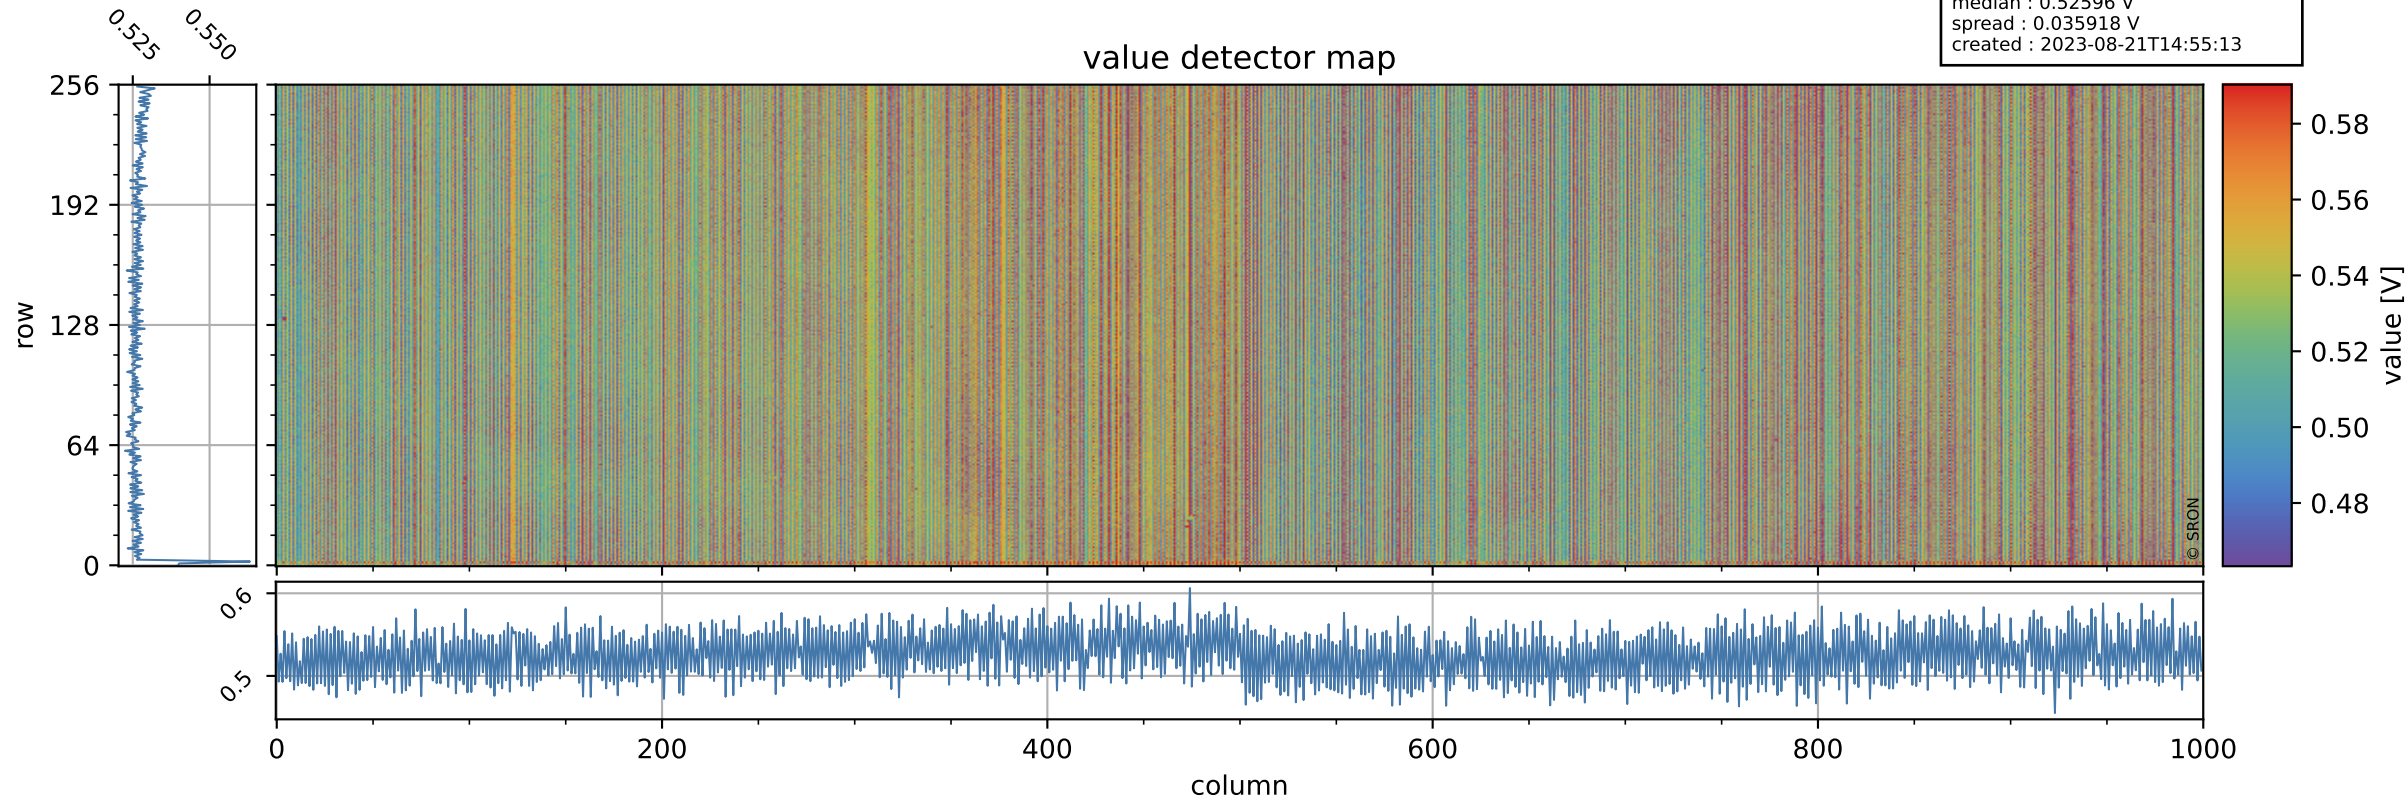

Tropomi SWIR offset (official)

orbits : 19 in [17692, 17737]
coverage : 2021-03-13 / 2021-03-16
median : 0.52596 V
spread : 0.035918 V
created : 2023-08-21T14:55:13

value detector map

Tropomi SWIR offset (official)

orbits : 19 in [17692, 17737]
coverage : 2021-03-13 / 2021-03-16
median : 28.142 μV
spread : 14.32 μV
created : 2023-08-21T14:55:14

Tropomi SWIR offset (official)

value compared with SWIR offset CKD

orbits : 19 in [17692, 17737]
coverage : 2021-03-13 / 2021-03-16
median : -0.055799 mV
spread : 0.39491 mV
created : 2023-08-21T14:55:14

Tropomi SWIR offset (official) ground-tracks of Sentinel-5P

orbits : 19 in [17692, 17737]
coverage : 2021-03-13 / 2021-03-16
created : 2023-08-21T14:55:15

Tropomi SWIR offset (official)

orbits : [2827, 17737]
coverage : 2018-04-30 / 2021-03-16
created : 2023-08-21T14:55:15

trend of detector median & temperatures