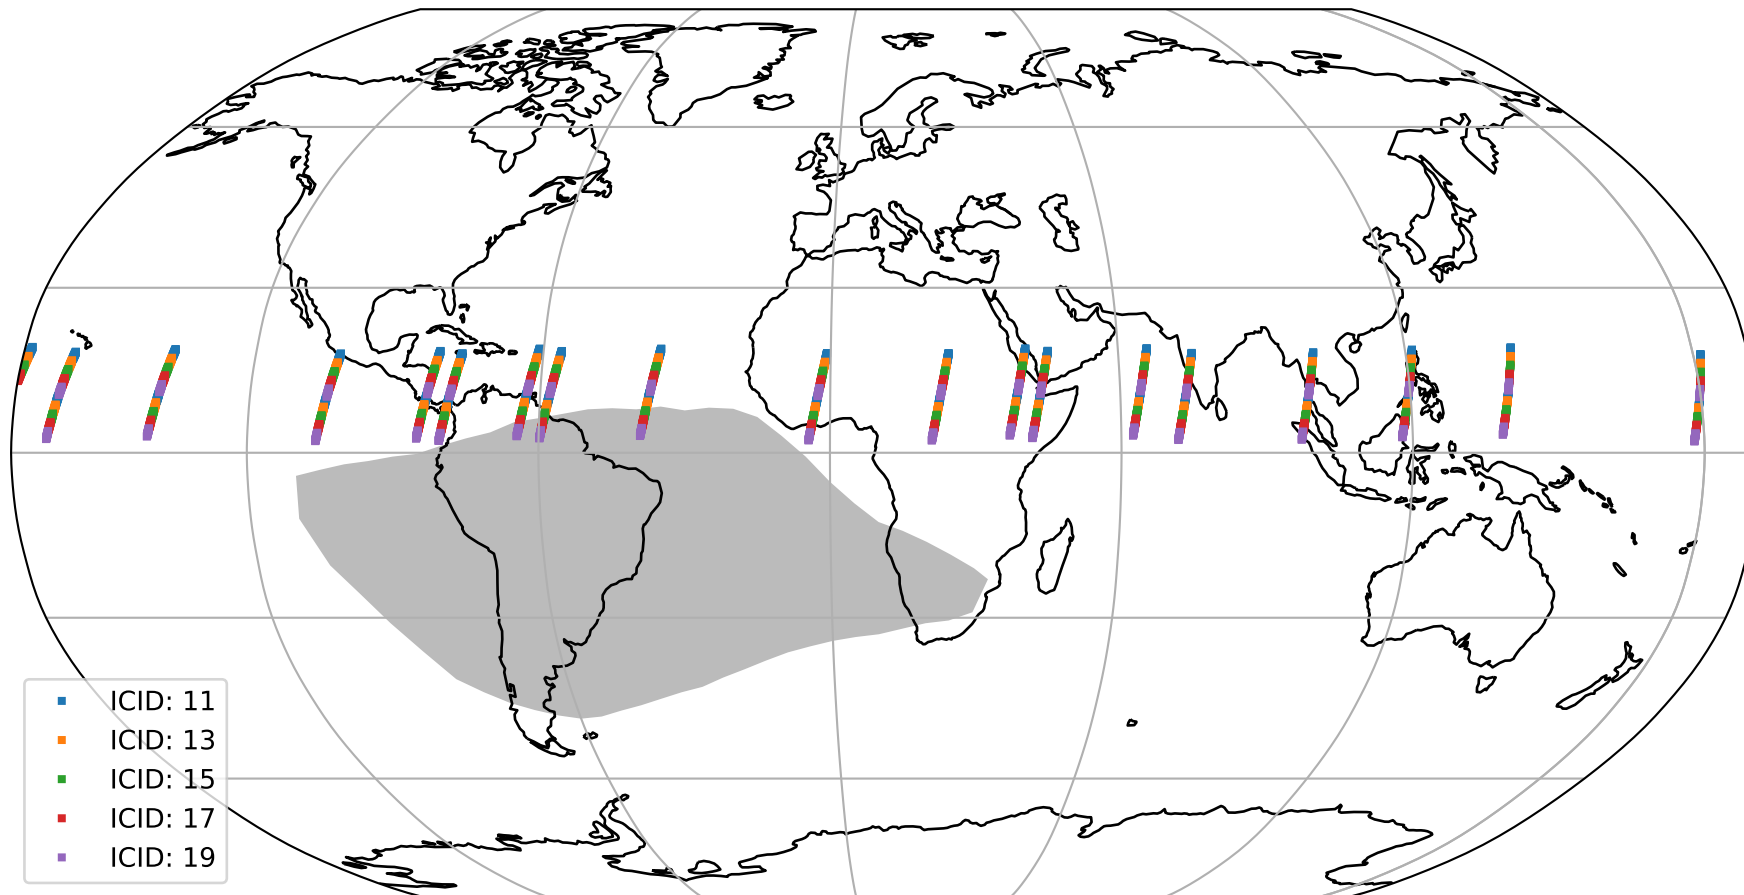

Tropomi SWIR offset (official)

orbits : 19 in [17692, 17737]
coverage : 2021-03-13 / 2021-03-16
median : 0.52596 V
spread : 0.035918 V
created : 2023-08-21T14:55:13

value detector map

Tropomi SWIR offset (official)

orbits : 19 in [17692, 17737]
coverage : 2021-03-13 / 2021-03-16
median : 28.142 μV
spread : 14.32 μV
created : 2023-08-21T14:55:14

Tropomi SWIR offset (official)

value compared with SWIR offset CKD

orbits : 19 in [17692, 17737]
coverage : 2021-03-13 / 2021-03-16
median : -0.055799 mV
spread : 0.39491 mV
created : 2023-08-21T14:55:14

Tropomi SWIR offset (official) ground-tracks of Sentinel-5P

orbits : 19 in [17692, 17737]
coverage : 2021-03-13 / 2021-03-16
created : 2023-08-21T14:55:15

Tropomi SWIR offset (official)

orbits : [2827, 17737]
coverage : 2018-04-30 / 2021-03-16
created : 2023-08-21T14:55:15

trend of detector median & temperatures