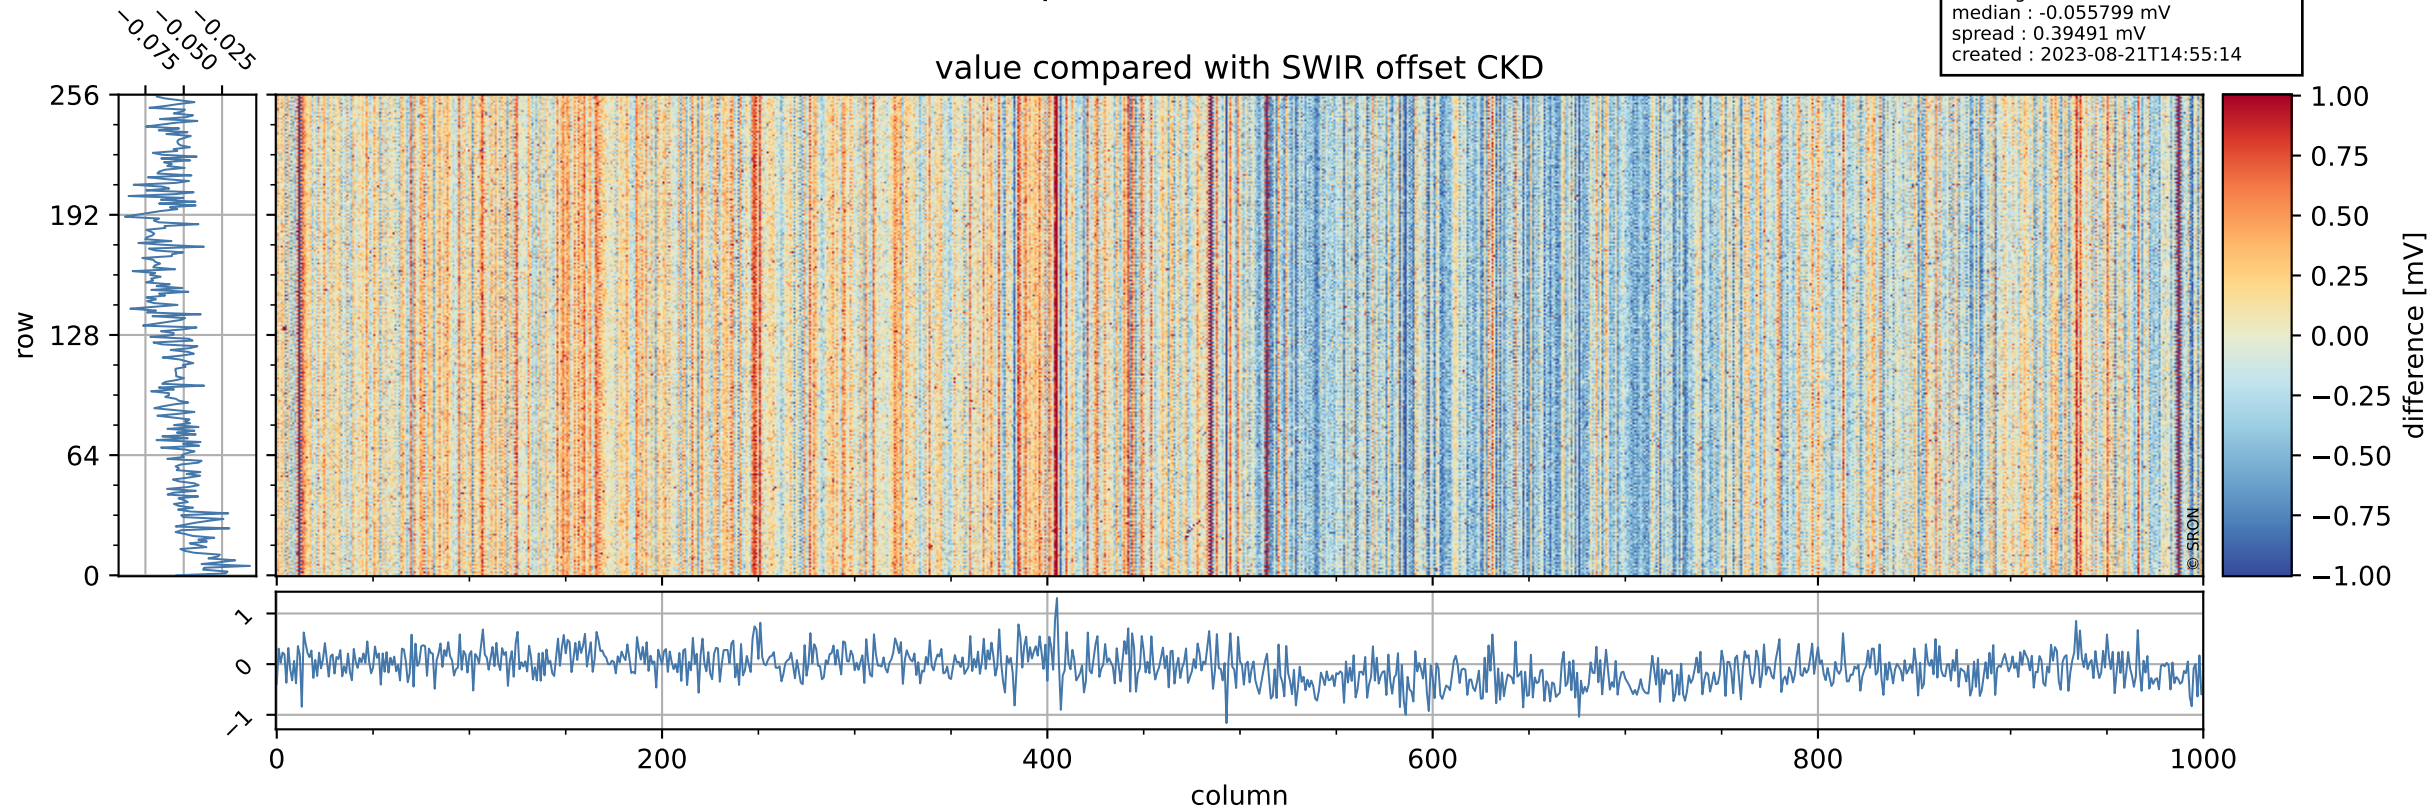

Tropomi SWIR offset (official)

orbits : 19 in [17692, 17737]
coverage : 2021-03-13 / 2021-03-16
median : 0.52596 V
spread : 0.035918 V
created : 2023-08-21T14:55:13

value detector map

Tropomi SWIR offset (official)

orbits : 19 in [17692, 17737]
coverage : 2021-03-13 / 2021-03-16
median : 28.142 μV
spread : 14.32 μV
created : 2023-08-21T14:55:14

Tropomi SWIR offset (official)

value compared with SWIR offset CKD

orbits : 19 in [17692, 17737]
coverage : 2021-03-13 / 2021-03-16
median : -0.055799 mV
spread : 0.39491 mV
created : 2023-08-21T14:55:14

Tropomi SWIR offset (official) ground-tracks of Sentinel-5P

orbits : 19 in [17692, 17737]
coverage : 2021-03-13 / 2021-03-16
created : 2023-08-21T14:55:15

Tropomi SWIR offset (official)

orbits : [2827, 17737]
coverage : 2018-04-30 / 2021-03-16
created : 2023-08-21T14:55:15

trend of detector median & temperatures