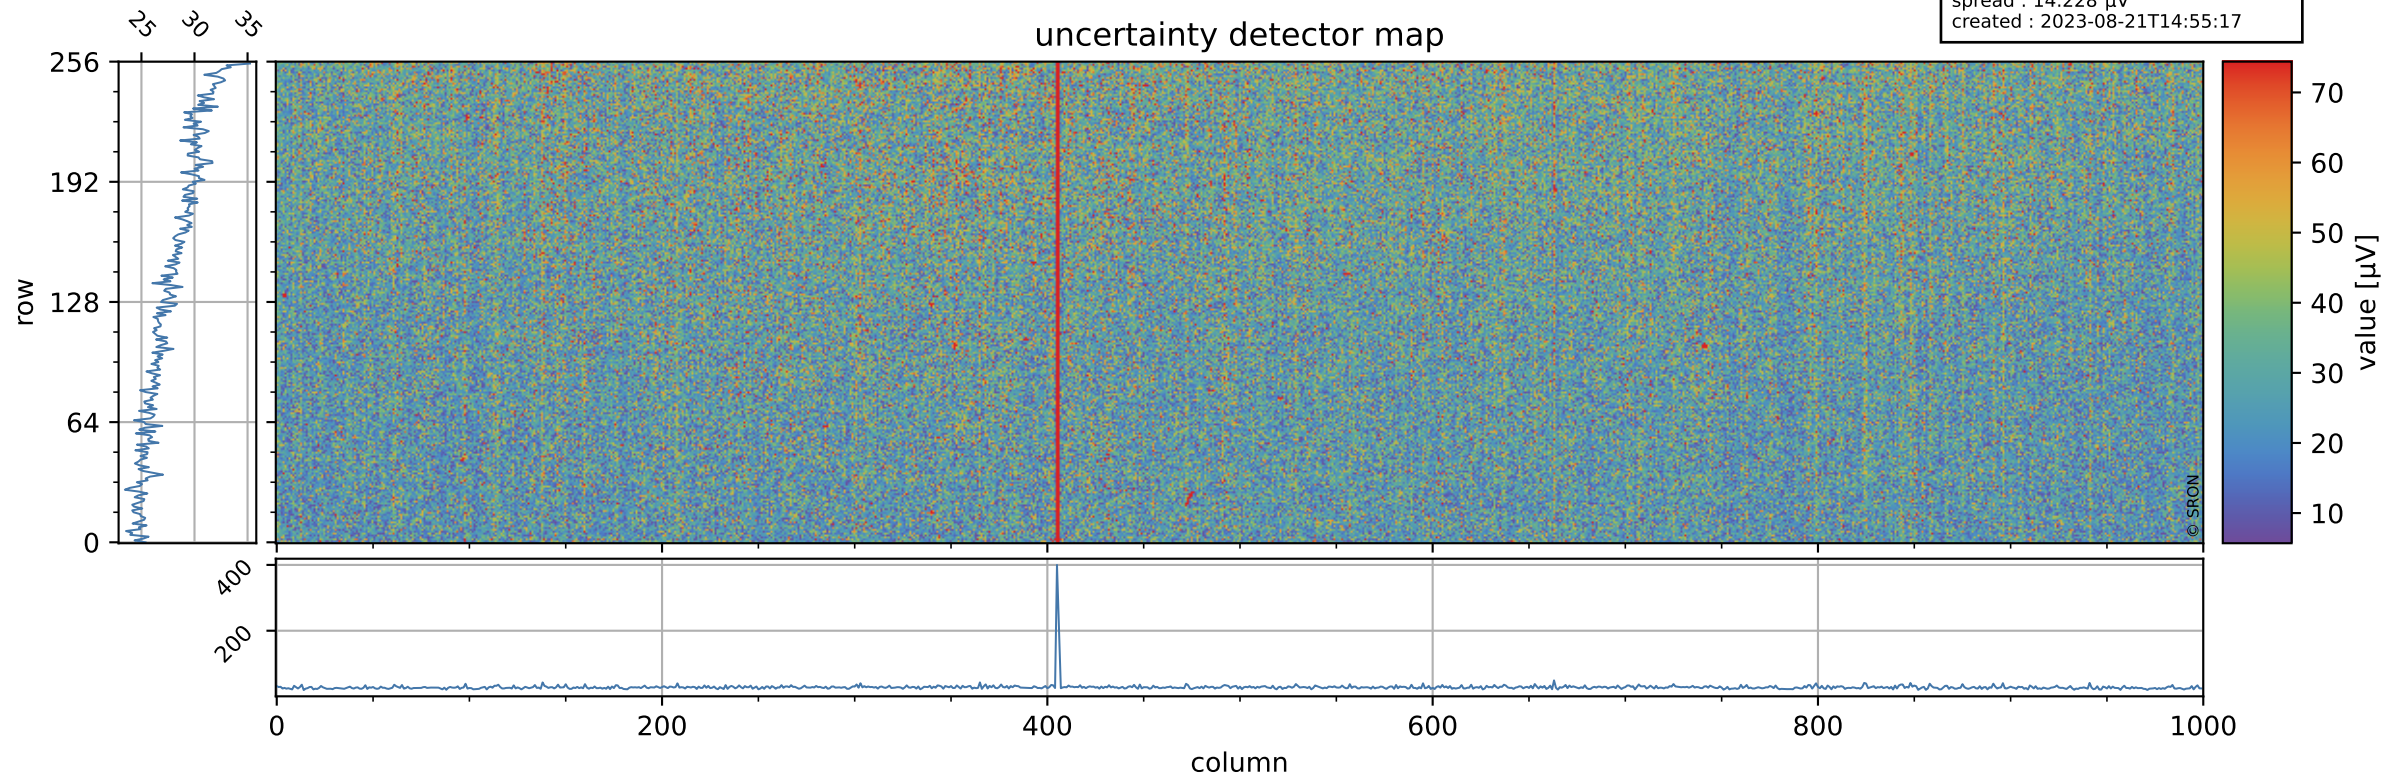

# Tropomi SWIR offset (official)

orbits : 18 in [17707, 17752]  
coverage : 2021-03-14 / 2021-03-17  
median : 0.52596 V  
spread : 0.035917 V  
created : 2023-08-21T14:55:17

## value detector map

# Tropomi SWIR offset (official)

orbits : 18 in [17707, 17752]  
coverage : 2021-03-14 / 2021-03-17  
median : 28.078  $\mu\text{V}$   
spread : 14.228  $\mu\text{V}$   
created : 2023-08-21T14:55:17

# Tropomi SWIR offset (official) ground-tracks of Sentinel-5P

orbits : 18 in [17707, 17752]  
coverage : 2021-03-14 / 2021-03-17  
created : 2023-08-21T14:55:18