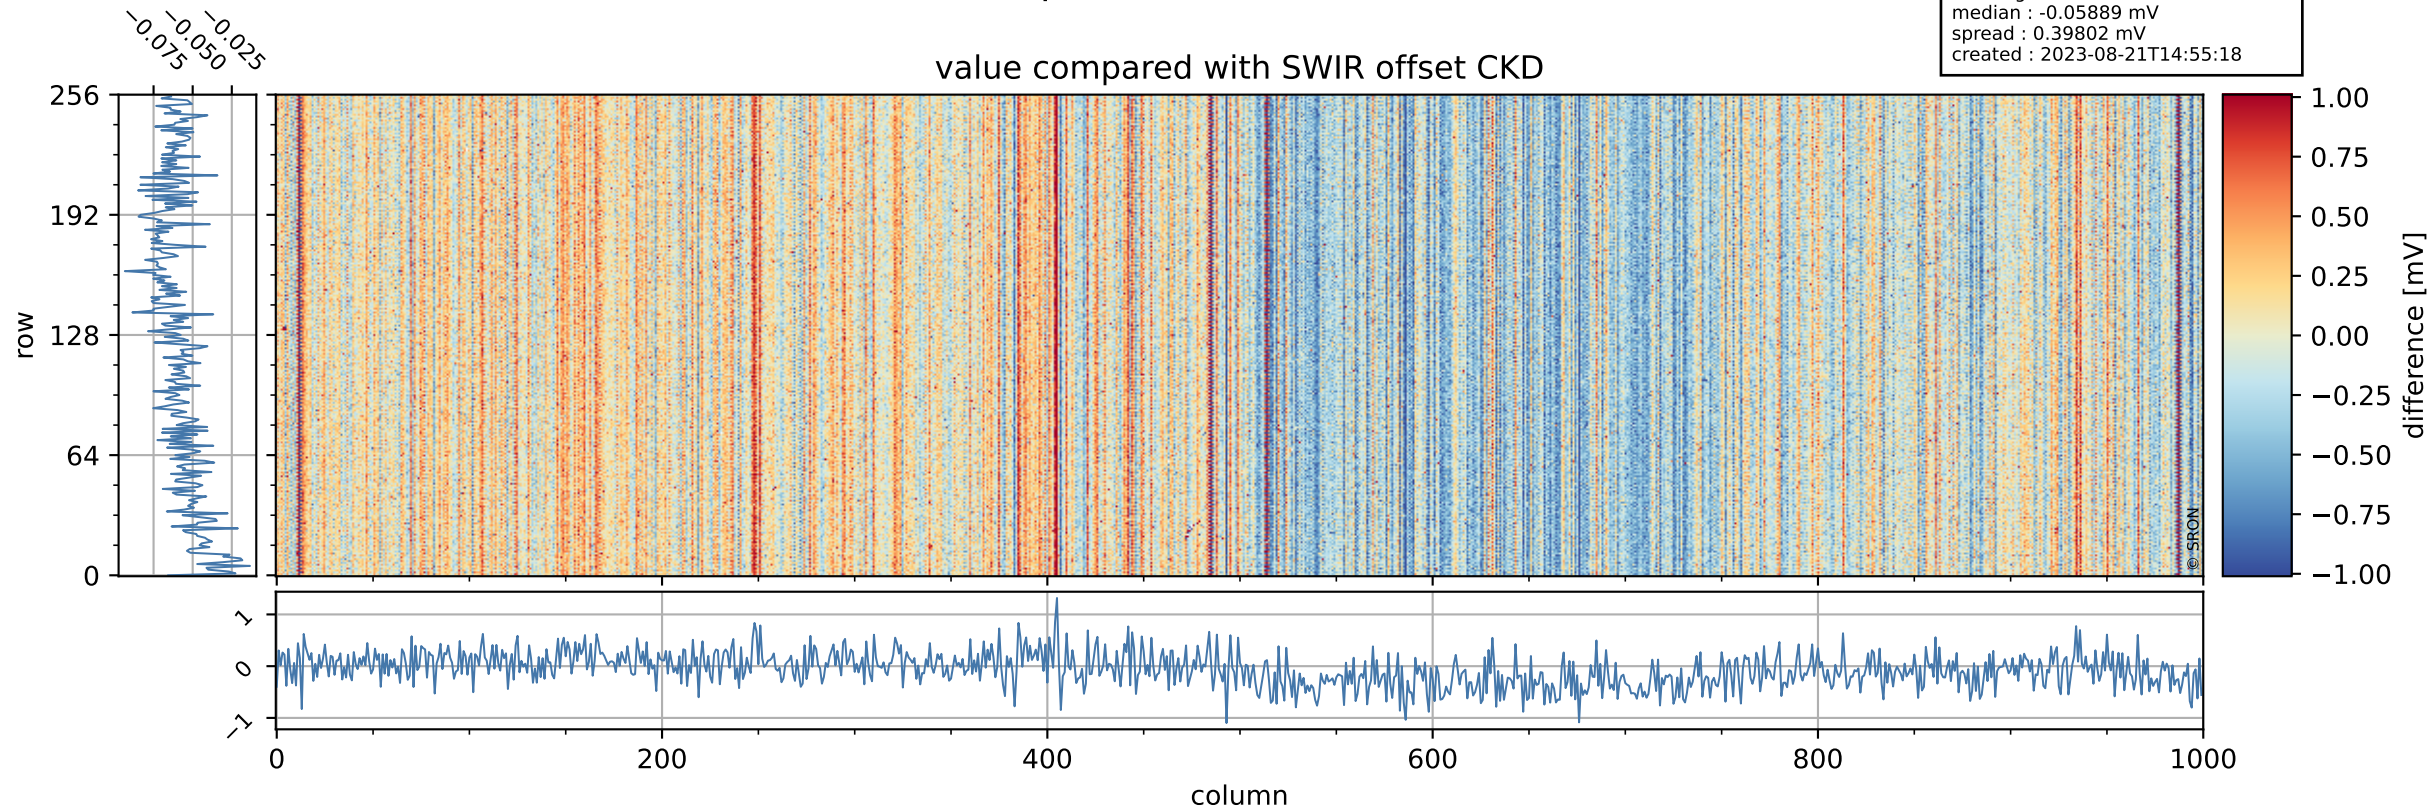

## value detector map

# Tropomi SWIR offset (official)

orbits : 18 in [17707, 17752]  
coverage : 2021-03-14 / 2021-03-17  
median : 28.078  $\mu\text{V}$   
spread : 14.228  $\mu\text{V}$   
created : 2023-08-21T14:55:17

# Tropomi SWIR offset (official)

orbits : 18 in [17707, 17752]  
coverage : 2021-03-14 / 2021-03-17  
median : -0.05889 mV  
spread : 0.39802 mV  
created : 2023-08-21T14:55:18

value compared with SWIR offset CKD

# Tropomi SWIR offset (official) ground-tracks of Sentinel-5P

orbits : 18 in [17707, 17752]  
coverage : 2021-03-14 / 2021-03-17  
created : 2023-08-21T14:55:18