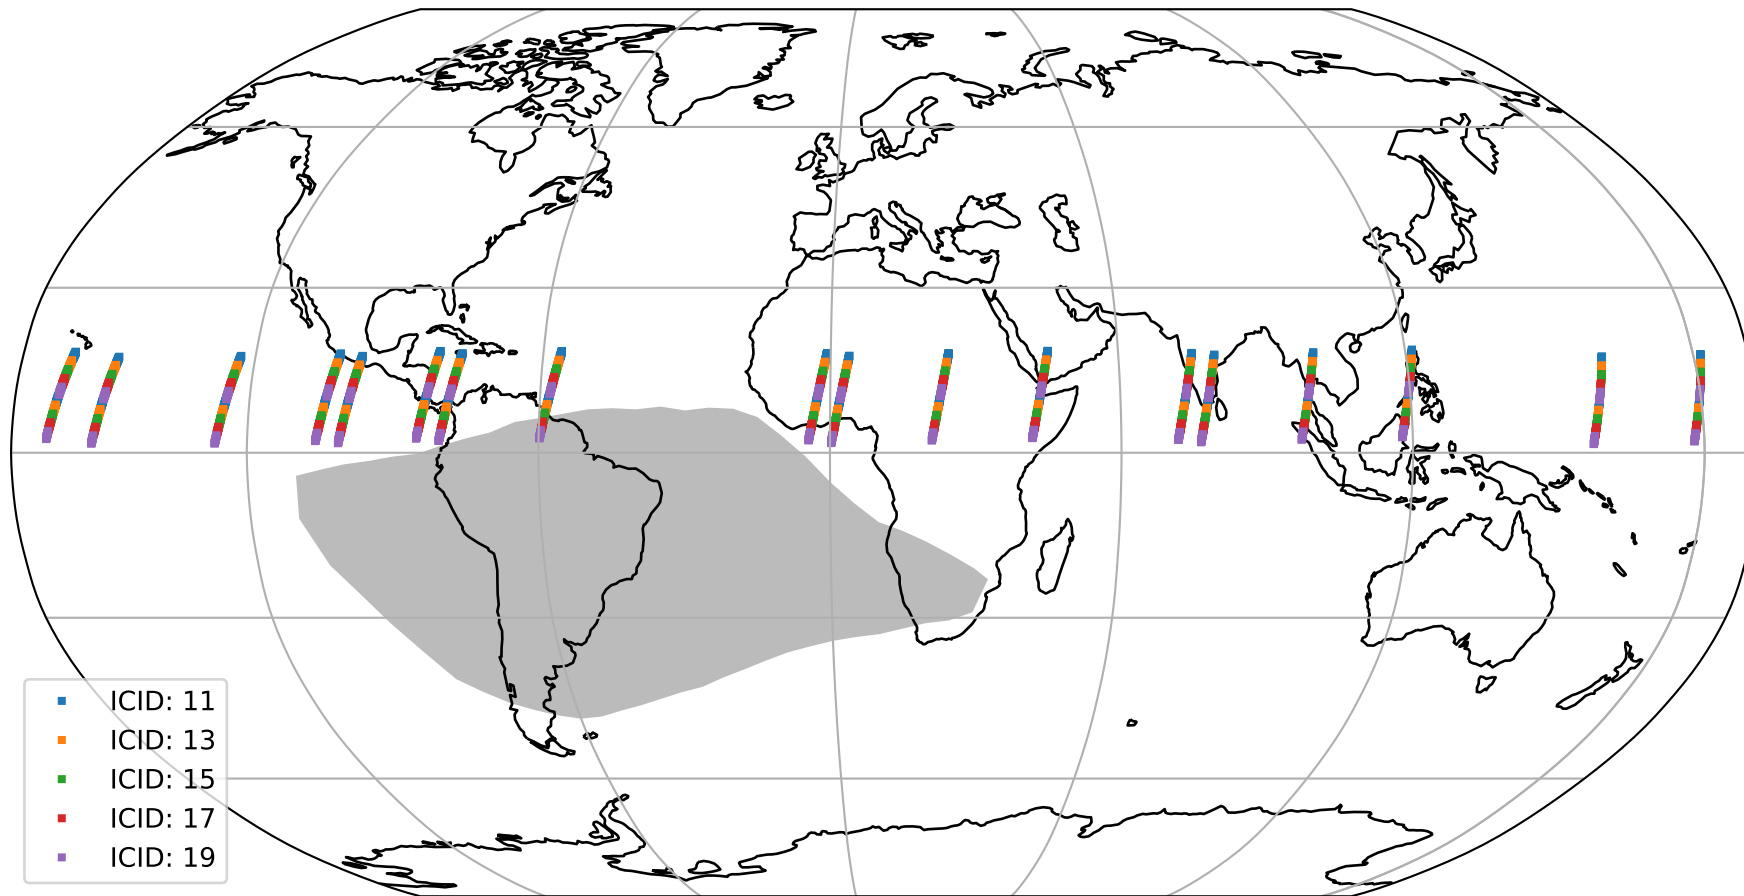

# Tropomi SWIR offset (official)

orbits : 18 in [17707, 17752]  
coverage : 2021-03-14 / 2021-03-17  
median : 28.078  $\mu\text{V}$   
spread : 14.228  $\mu\text{V}$   
created : 2023-08-21T14:55:17

# Tropomi SWIR offset (official)

orbits : 18 in [17707, 17752]  
coverage : 2021-03-14 / 2021-03-17  
median : -0.05889 mV  
spread : 0.39802 mV  
created : 2023-08-21T14:55:18

value compared with SWIR offset CKD

# Tropomi SWIR offset (official) ground-tracks of Sentinel-5P

orbits : 18 in [17707, 17752]  
coverage : 2021-03-14 / 2021-03-17  
created : 2023-08-21T14:55:18

# Tropomi SWIR offset (official)

orbits : [2827, 17752]  
coverage : 2018-04-30 / 2021-03-17  
created : 2023-08-21T14:55:18