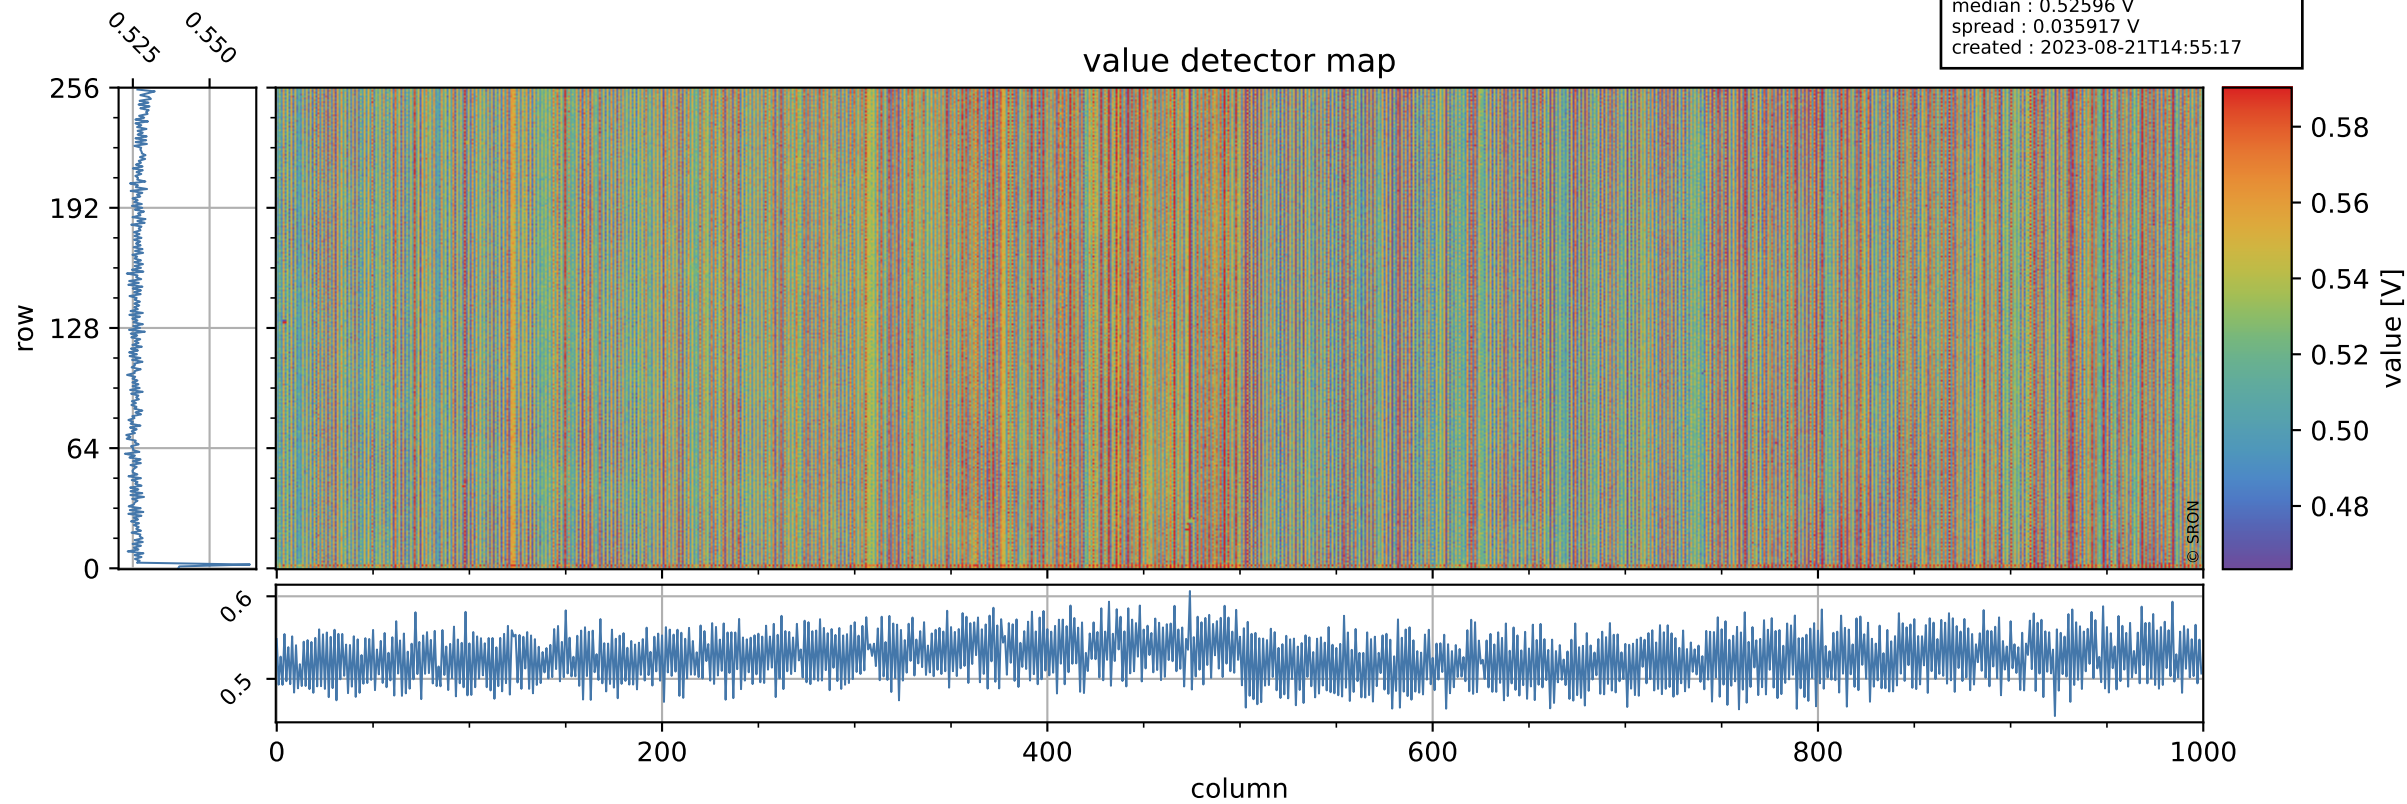

# Tropomi SWIR offset (official)

orbits : 18 in [17707, 17752]  
coverage : 2021-03-14 / 2021-03-17  
median : 0.52596 V  
spread : 0.035917 V  
created : 2023-08-21T14:55:17

## value detector map

# Tropomi SWIR offset (official)

orbits : 18 in [17707, 17752]  
coverage : 2021-03-14 / 2021-03-17  
median : 28.078  $\mu\text{V}$   
spread : 14.228  $\mu\text{V}$   
created : 2023-08-21T14:55:17

# Tropomi SWIR offset (official) ground-tracks of Sentinel-5P

orbits : 18 in [17707, 17752]  
coverage : 2021-03-14 / 2021-03-17  
created : 2023-08-21T14:55:18