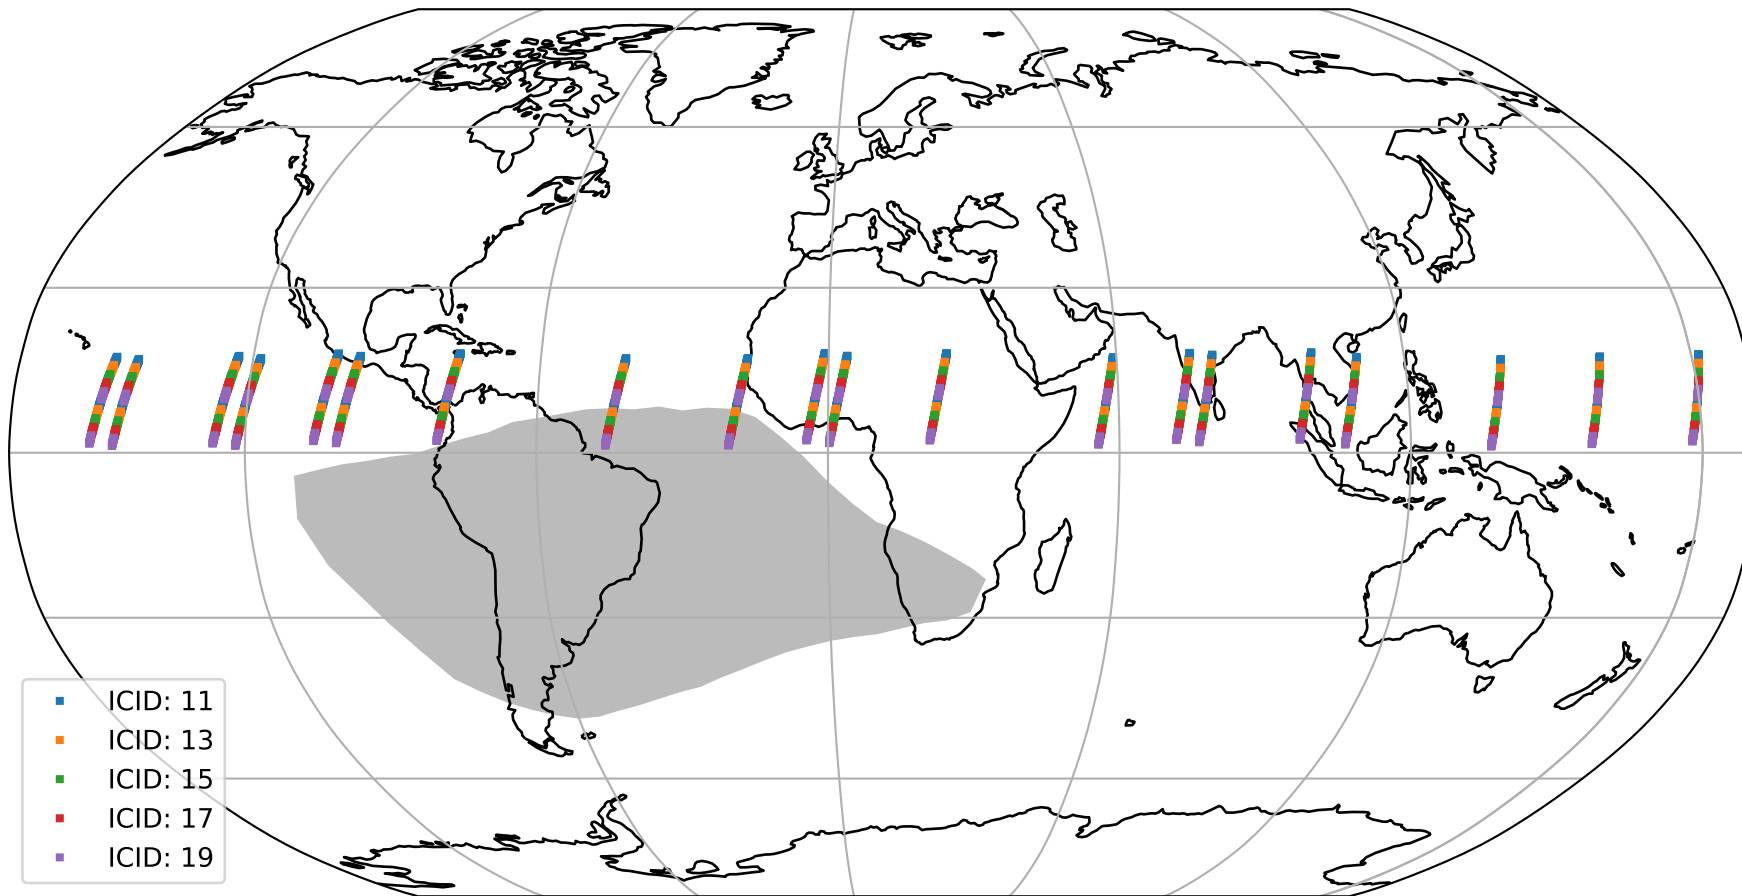

# Tropomi SWIR offset (official)

orbits : 20 in [17722, 17767]  
coverage : 2021-03-15 / 2021-03-18  
median : 27.936  $\mu\text{V}$   
spread : 14.176  $\mu\text{V}$   
created : 2023-08-21T14:55:20

# Tropomi SWIR offset (official)

orbits : 20 in [17722, 17767]  
coverage : 2021-03-15 / 2021-03-18  
median : -0.059953 mV  
spread : 0.4013 mV  
created : 2023-08-21T14:55:20

value compared with SWIR offset CKD

# Tropomi SWIR offset (official) ground-tracks of Sentinel-5P

orbits : 20 in [17722, 17767]  
coverage : 2021-03-15 / 2021-03-18  
created : 2023-08-21T14:55:21

# Tropomi SWIR offset (official)

orbits : [2827, 17767]  
coverage : 2018-04-30 / 2021-03-18  
created : 2023-08-21T14:55:22