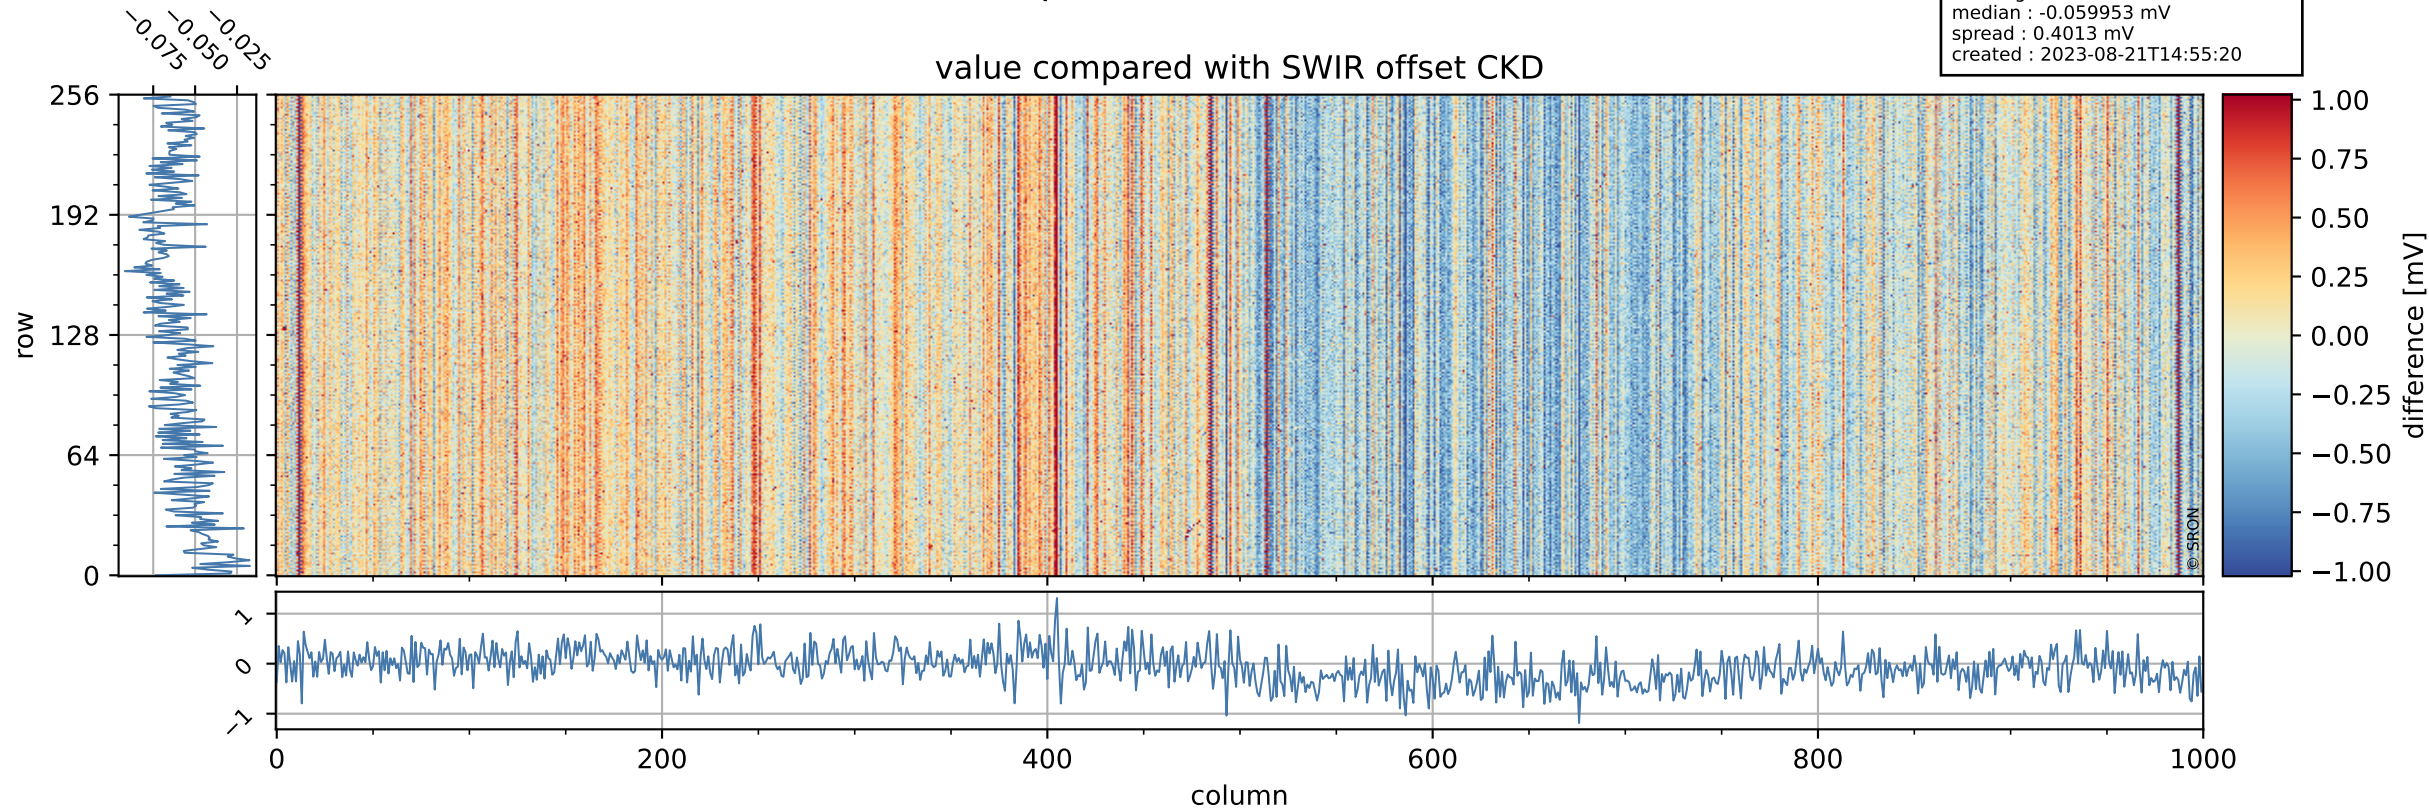

## value detector map

# Tropomi SWIR offset (official)

orbits : 20 in [17722, 17767]  
coverage : 2021-03-15 / 2021-03-18  
median : 27.936  $\mu\text{V}$   
spread : 14.176  $\mu\text{V}$   
created : 2023-08-21T14:55:20

# Tropomi SWIR offset (official)

orbits : 20 in [17722, 17767]  
coverage : 2021-03-15 / 2021-03-18  
median : -0.059953 mV  
spread : 0.4013 mV  
created : 2023-08-21T14:55:20

value compared with SWIR offset CKD

# Tropomi SWIR offset (official) ground-tracks of Sentinel-5P

orbits : 20 in [17722, 17767]  
coverage : 2021-03-15 / 2021-03-18  
created : 2023-08-21T14:55:21