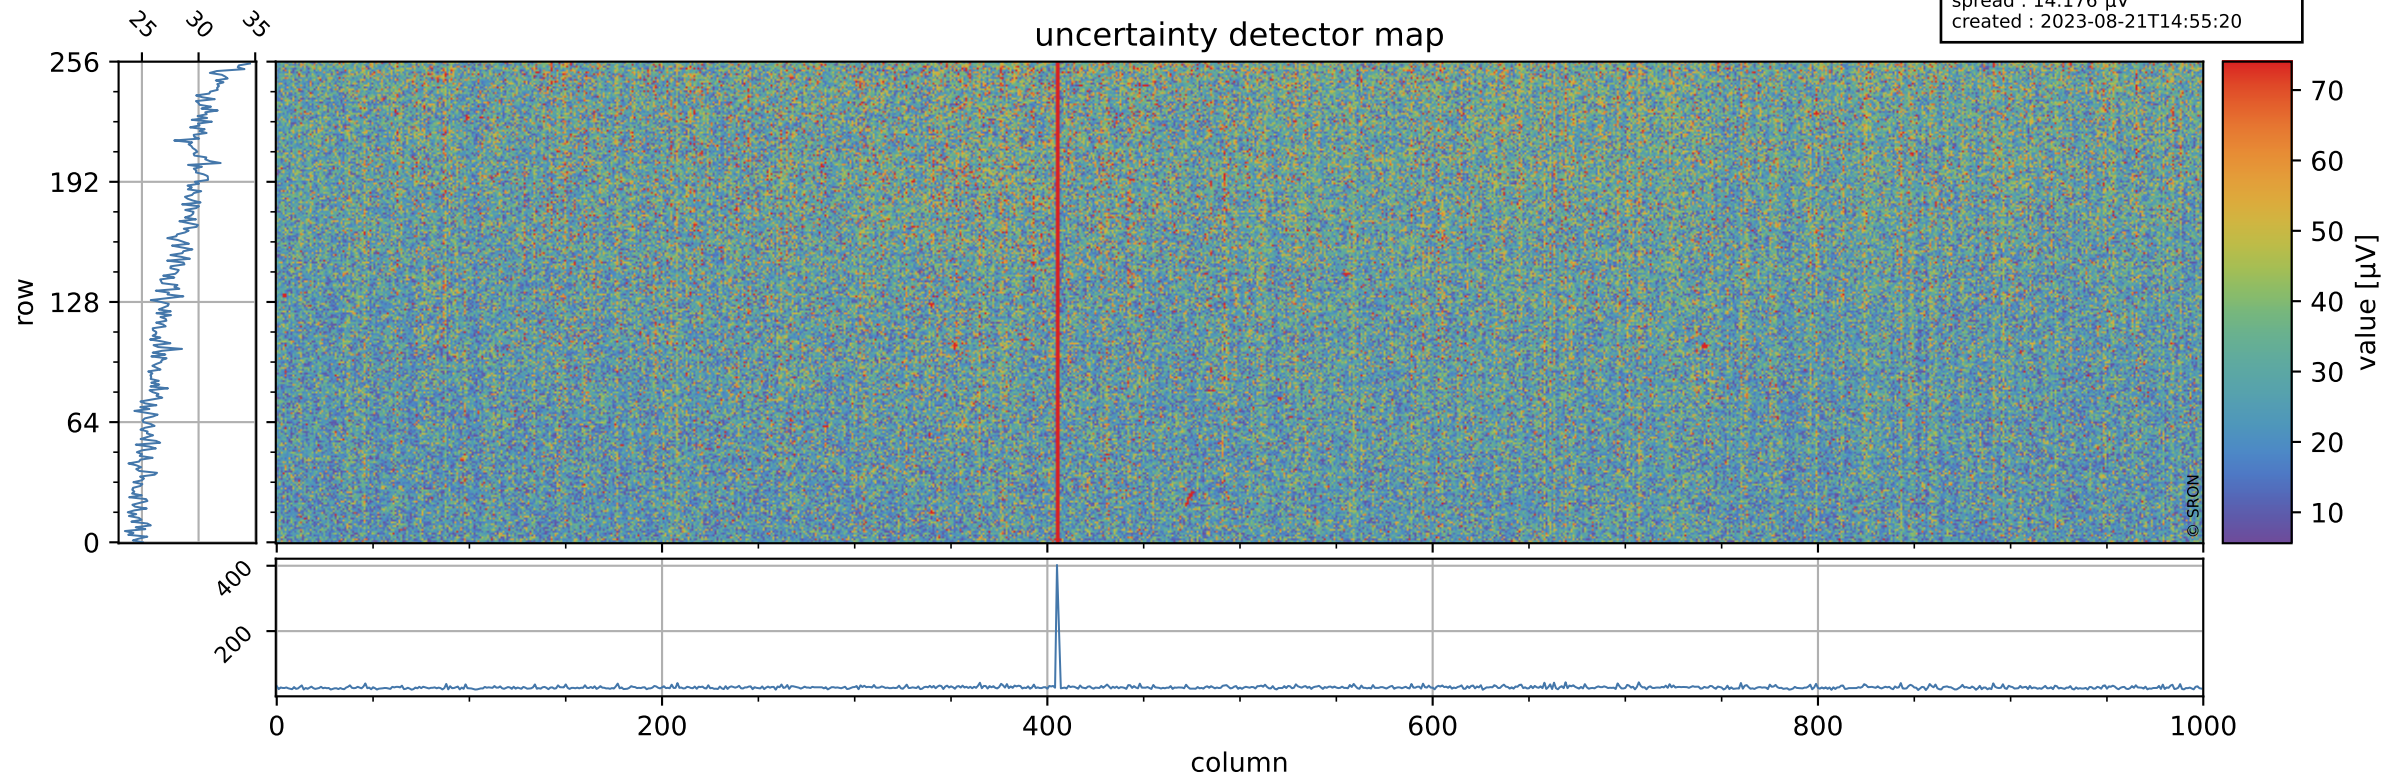

# Tropomi SWIR offset (official)

orbits : 20 in [17722, 17767]  
coverage : 2021-03-15 / 2021-03-18  
median : 0.52596 V  
spread : 0.035917 V  
created : 2023-08-21T14:55:20

## value detector map

# Tropomi SWIR offset (official)

orbits : 20 in [17722, 17767]  
coverage : 2021-03-15 / 2021-03-18  
median : 27.936  $\mu\text{V}$   
spread : 14.176  $\mu\text{V}$   
created : 2023-08-21T14:55:20

# Tropomi SWIR offset (official) ground-tracks of Sentinel-5P

orbits : 20 in [17722, 17767]  
coverage : 2021-03-15 / 2021-03-18  
created : 2023-08-21T14:55:21