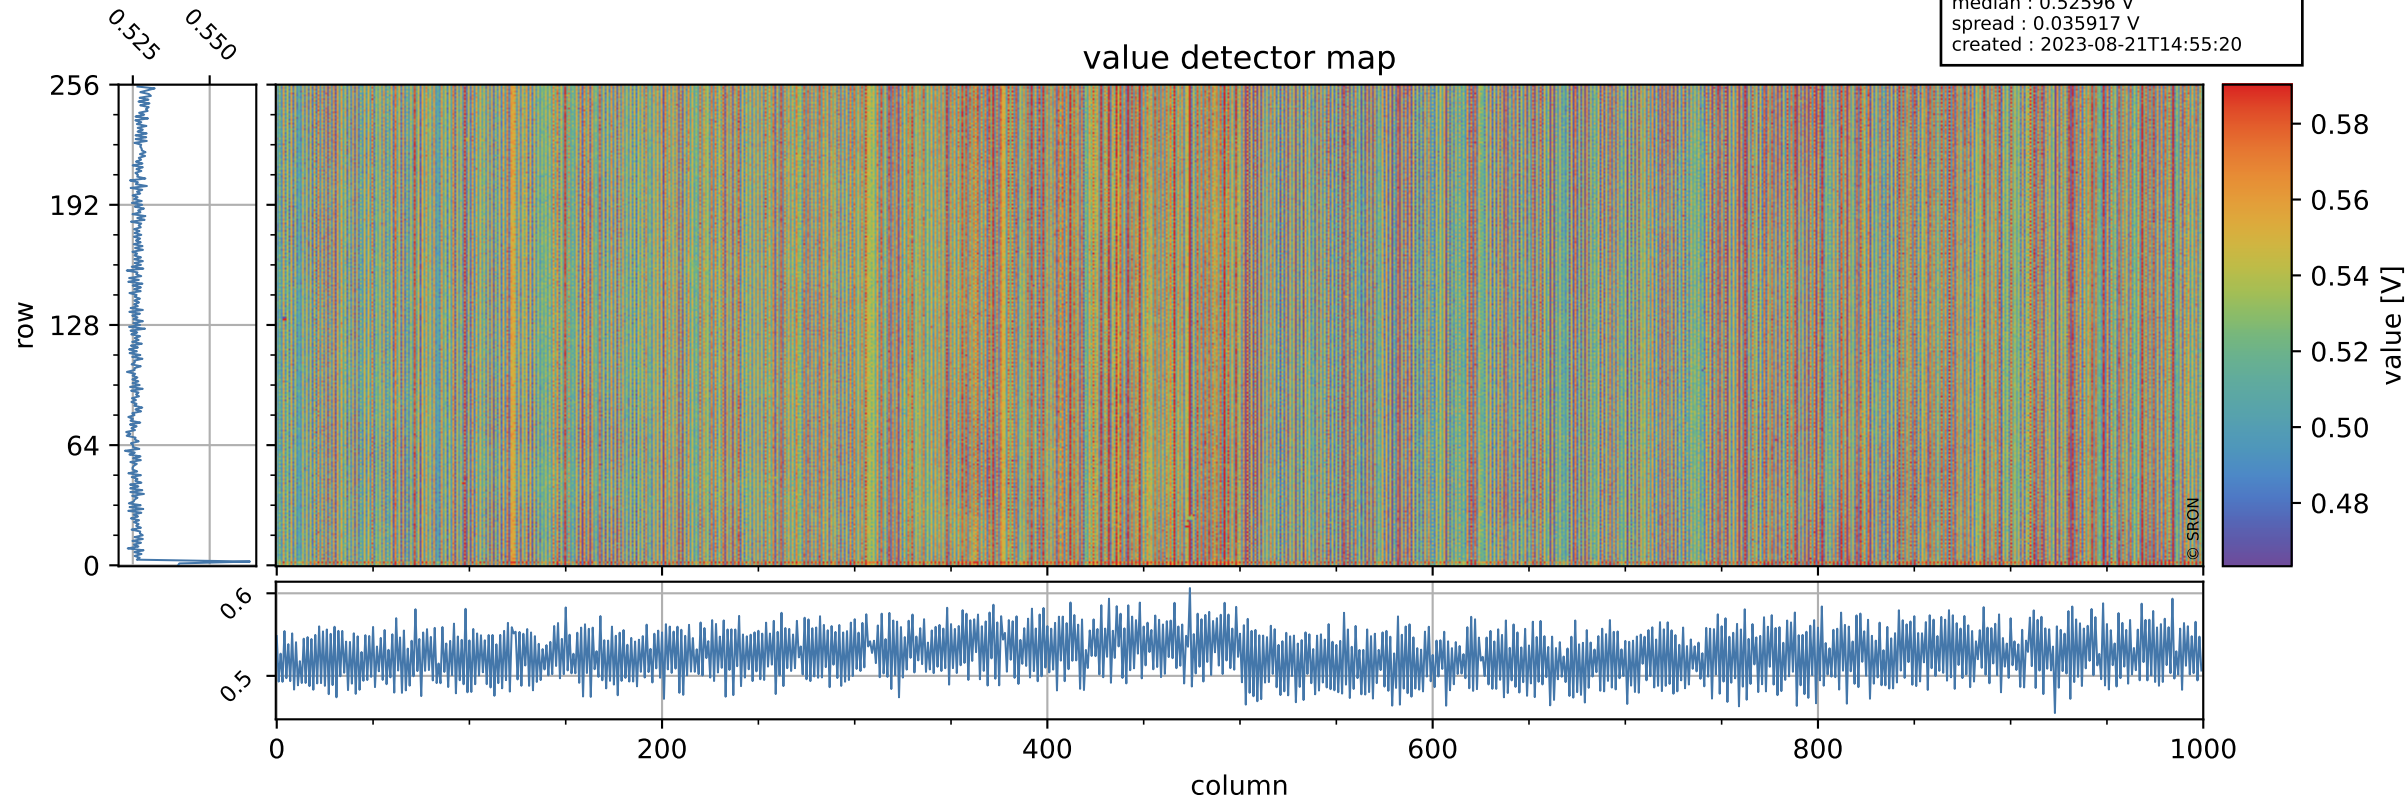

# Tropomi SWIR offset (official)

orbits : 20 in [17722, 17767]  
coverage : 2021-03-15 / 2021-03-18  
median : 0.52596 V  
spread : 0.035917 V  
created : 2023-08-21T14:55:20

## value detector map

# Tropomi SWIR offset (official)

orbits : 20 in [17722, 17767]  
coverage : 2021-03-15 / 2021-03-18  
median : 27.936  $\mu\text{V}$   
spread : 14.176  $\mu\text{V}$   
created : 2023-08-21T14:55:20

# Tropomi SWIR offset (official) ground-tracks of Sentinel-5P

orbits : 20 in [17722, 17767]  
coverage : 2021-03-15 / 2021-03-18  
created : 2023-08-21T14:55:21