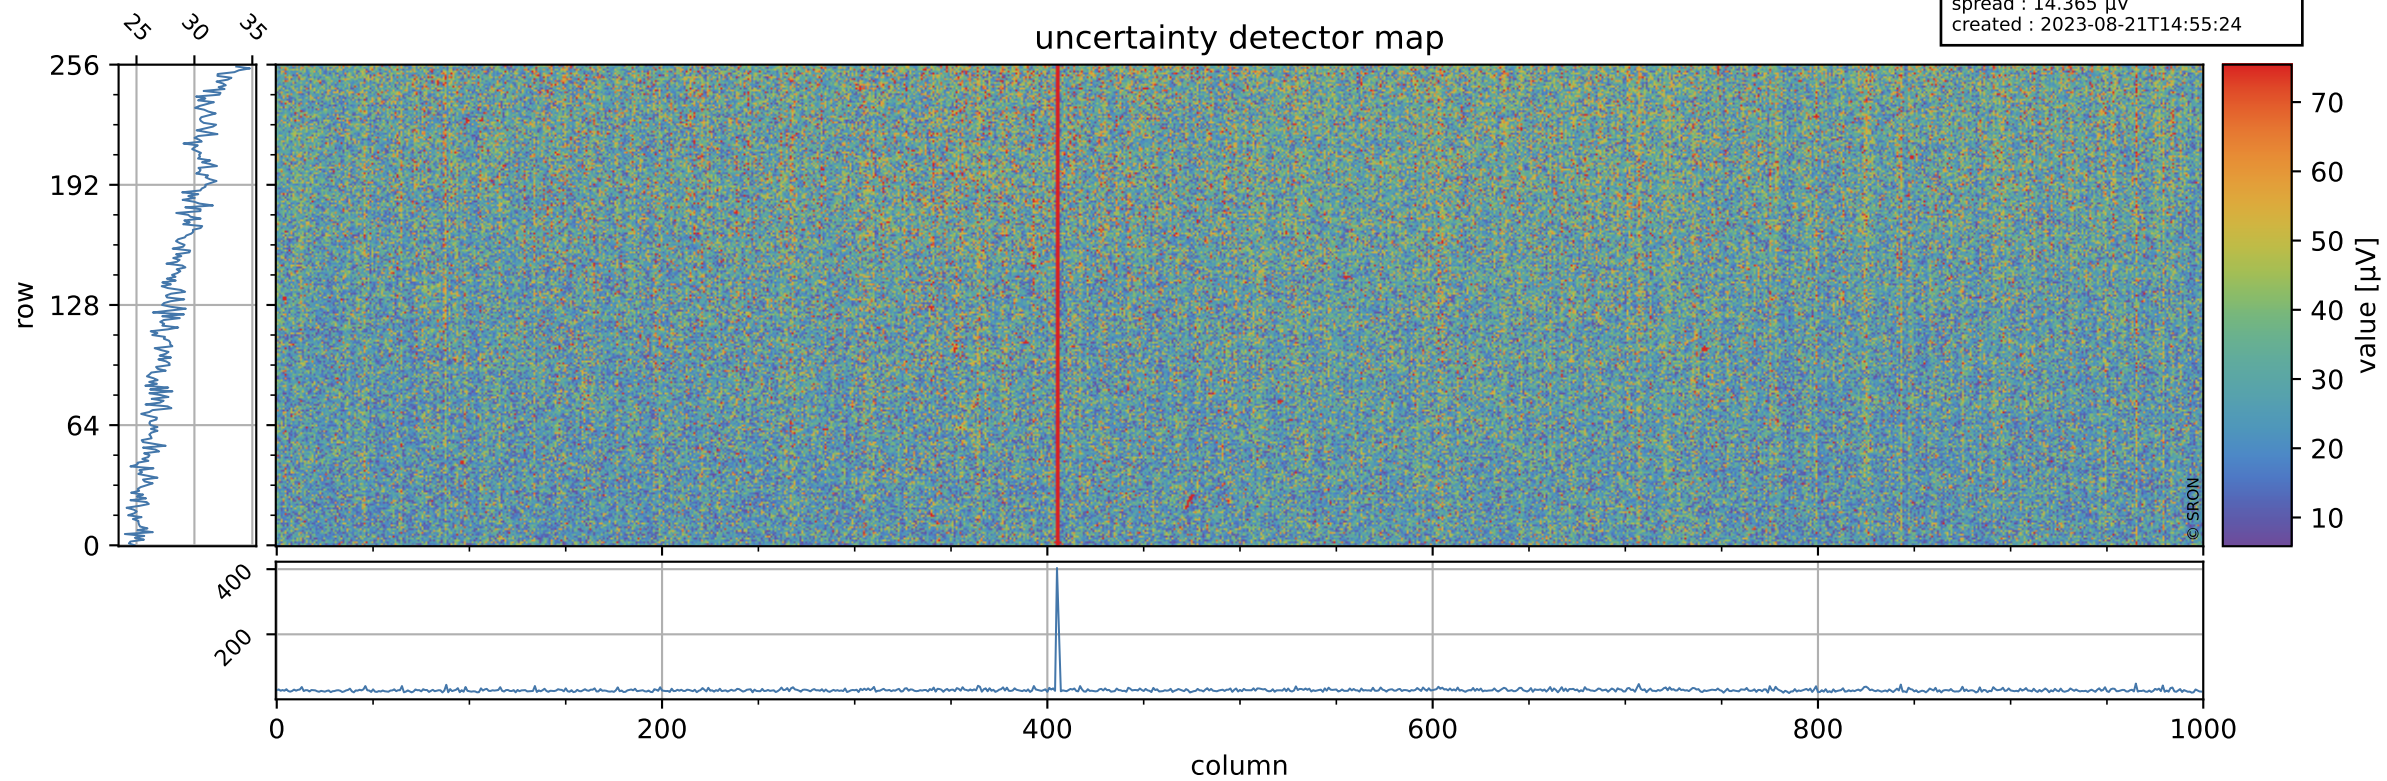

Tropomi SWIR offset (official)

orbits : 19 in [17737, 17782]
coverage : 2021-03-16 / 2021-03-19
median : 0.52595 V
spread : 0.035918 V
created : 2023-08-21T14:55:23

value detector map

Tropomi SWIR offset (official)

orbits : 19 in [17737, 17782]
coverage : 2021-03-16 / 2021-03-19
median : 28.587 μV
spread : 14.365 μV
created : 2023-08-21T14:55:24

Tropomi SWIR offset (official)

orbits : 19 in [17737, 17782]
coverage : 2021-03-16 / 2021-03-19
median : -0.069062 mV
spread : 0.39852 mV
created : 2023-08-21T14:55:24

value compared with SWIR offset CKD

Tropomi SWIR offset (official) ground-tracks of Sentinel-5P

orbits : 19 in [17737, 17782]
coverage : 2021-03-16 / 2021-03-19
created : 2023-08-21T14:55:25

Tropomi SWIR offset (official)

orbits : [2827, 17782]
coverage : 2018-04-30 / 2021-03-19
created : 2023-08-21T14:55:25

trend of detector median & temperatures