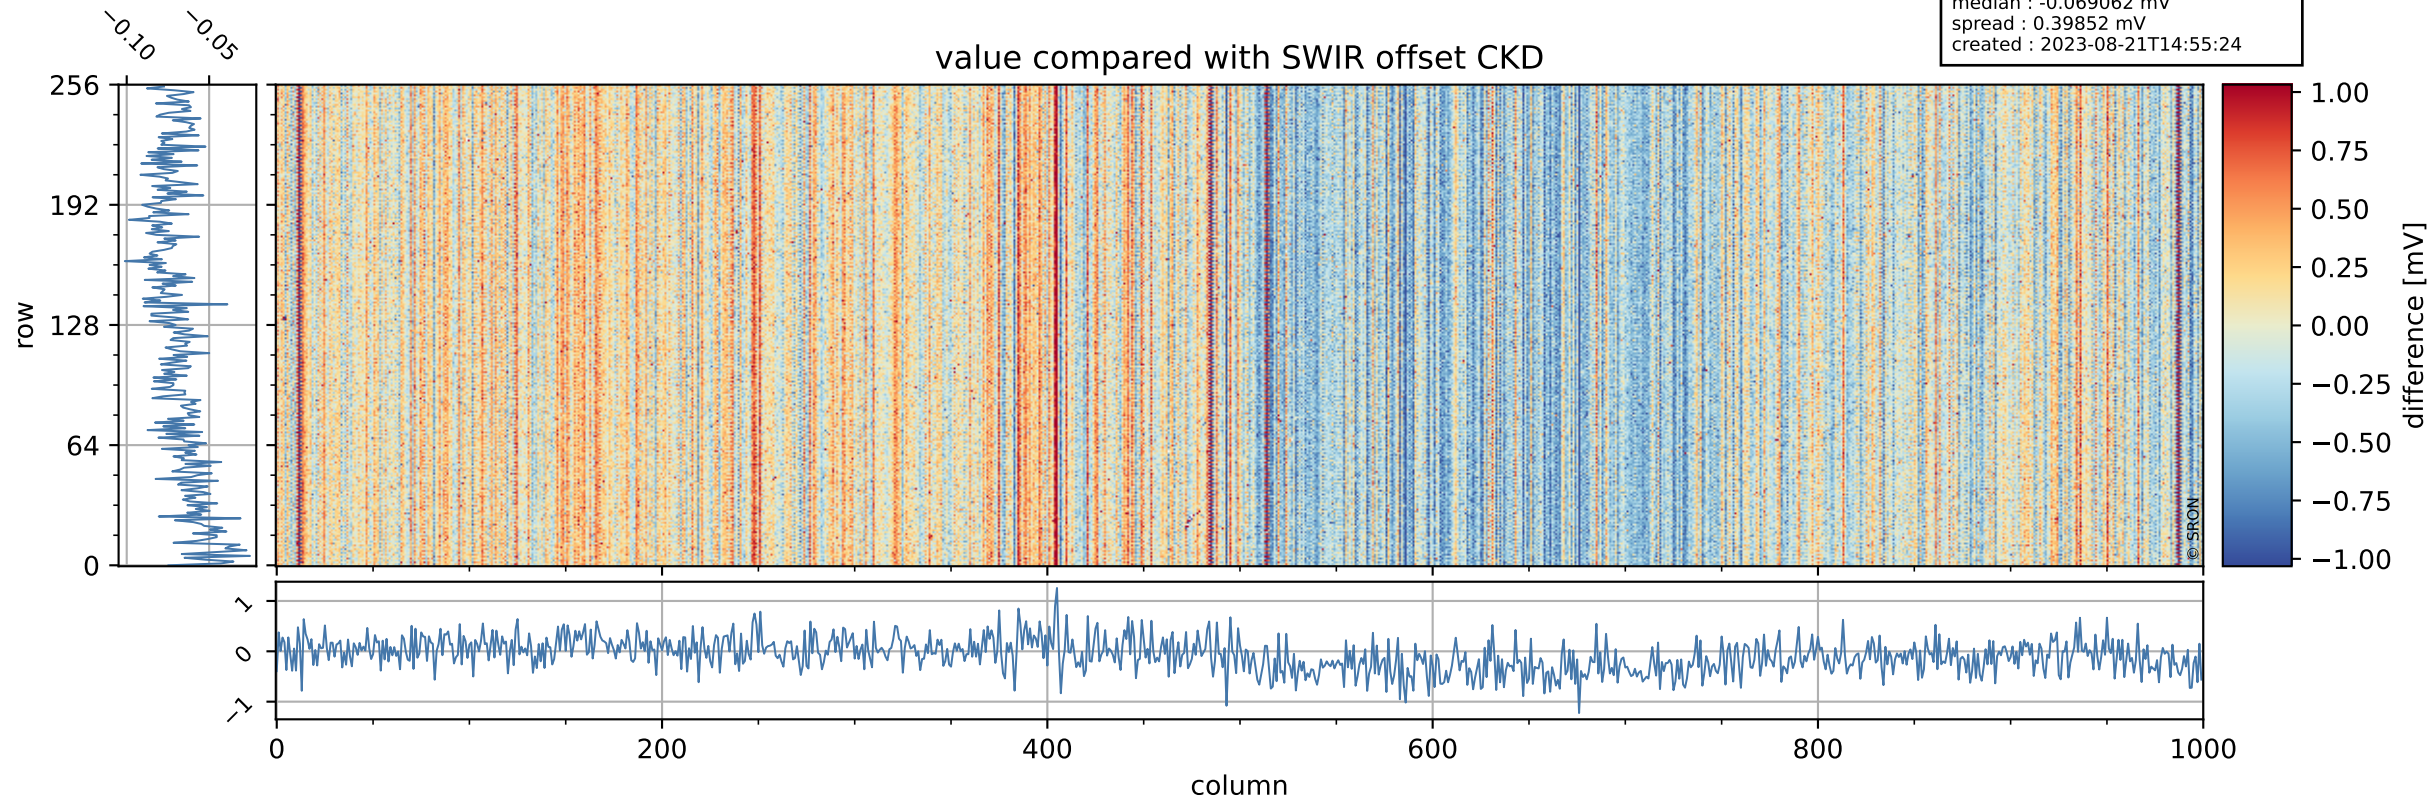

Tropomi SWIR offset (official)

orbits : 19 in [17737, 17782]
coverage : 2021-03-16 / 2021-03-19
median : 0.52595 V
spread : 0.035918 V
created : 2023-08-21T14:55:23

value detector map

Tropomi SWIR offset (official)

orbits : 19 in [17737, 17782]
coverage : 2021-03-16 / 2021-03-19
median : 28.587 μV
spread : 14.365 μV
created : 2023-08-21T14:55:24

Tropomi SWIR offset (official)

orbits : 19 in [17737, 17782]
coverage : 2021-03-16 / 2021-03-19
median : -0.069062 mV
spread : 0.39852 mV
created : 2023-08-21T14:55:24

value compared with SWIR offset CKD

Tropomi SWIR offset (official) ground-tracks of Sentinel-5P

orbits : 19 in [17737, 17782]
coverage : 2021-03-16 / 2021-03-19
created : 2023-08-21T14:55:25

Tropomi SWIR offset (official)

orbits : [2827, 17782]
coverage : 2018-04-30 / 2021-03-19
created : 2023-08-21T14:55:25

trend of detector median & temperatures