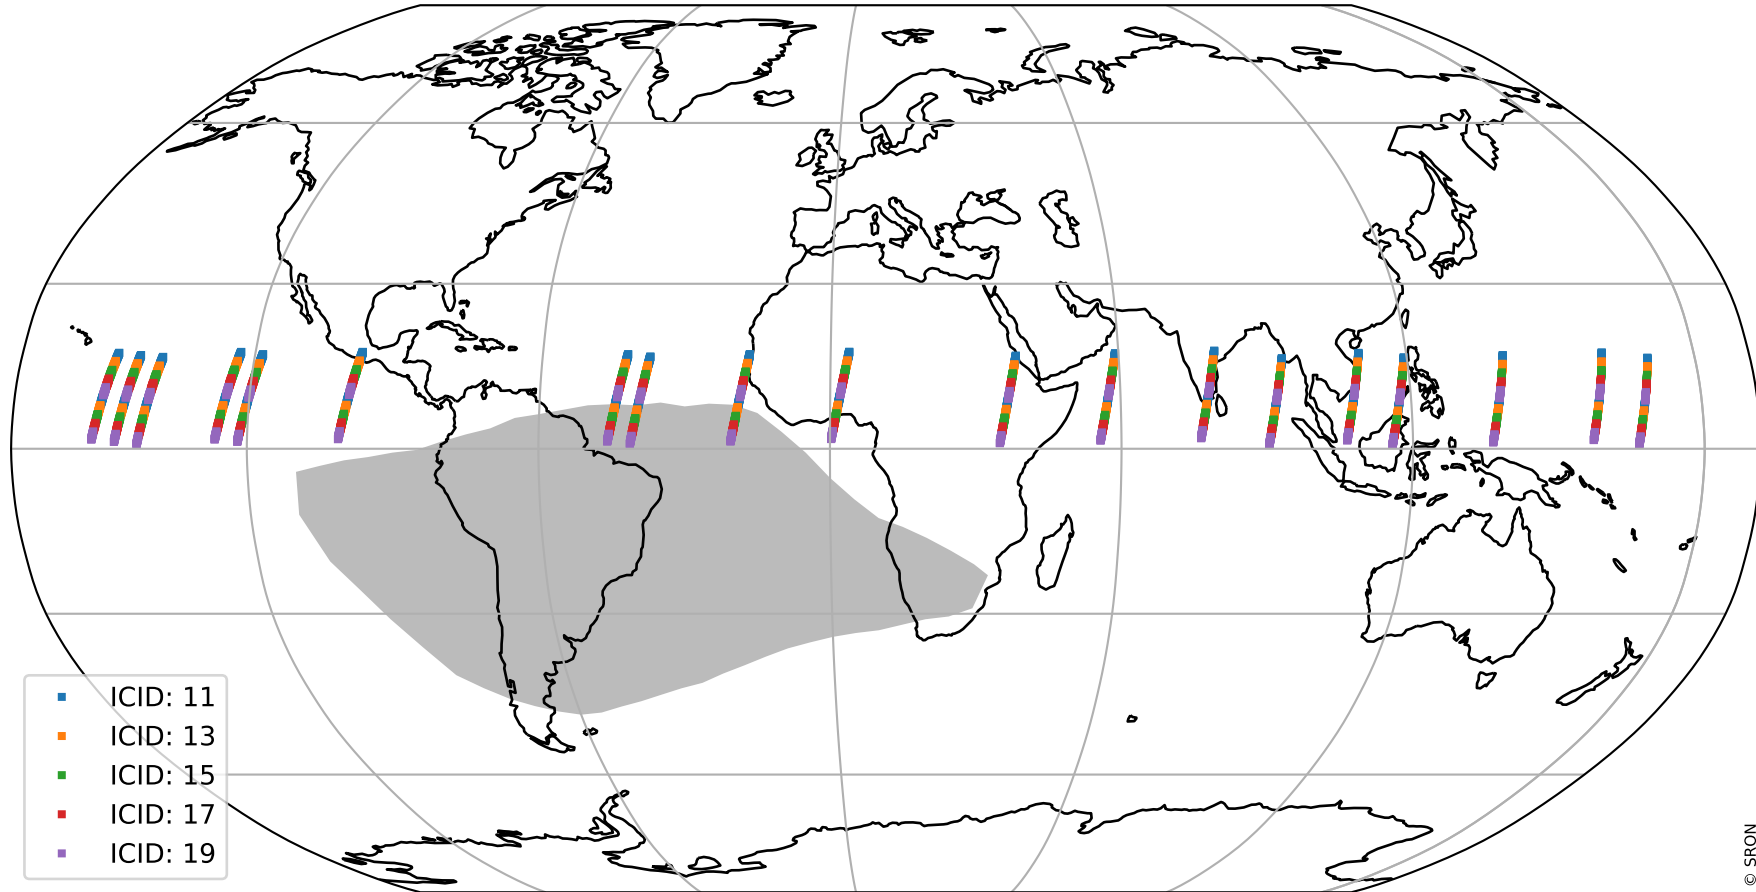

Tropomi SWIR offset (official)

orbits : 19 in [17737, 17782]
coverage : 2021-03-16 / 2021-03-19
median : 0.52595 V
spread : 0.035918 V
created : 2023-08-21T14:55:23

value detector map

Tropomi SWIR offset (official)

orbits : 19 in [17737, 17782]
coverage : 2021-03-16 / 2021-03-19
median : 28.587 μV
spread : 14.365 μV
created : 2023-08-21T14:55:24

Tropomi SWIR offset (official)

orbits : 19 in [17737, 17782]
coverage : 2021-03-16 / 2021-03-19
median : -0.069062 mV
spread : 0.39852 mV
created : 2023-08-21T14:55:24

value compared with SWIR offset CKD

Tropomi SWIR offset (official) ground-tracks of Sentinel-5P

orbits : 19 in [17737, 17782]
coverage : 2021-03-16 / 2021-03-19
created : 2023-08-21T14:55:25

Tropomi SWIR offset (official)

orbits : [2827, 17782]
coverage : 2018-04-30 / 2021-03-19
created : 2023-08-21T14:55:25

trend of detector median & temperatures