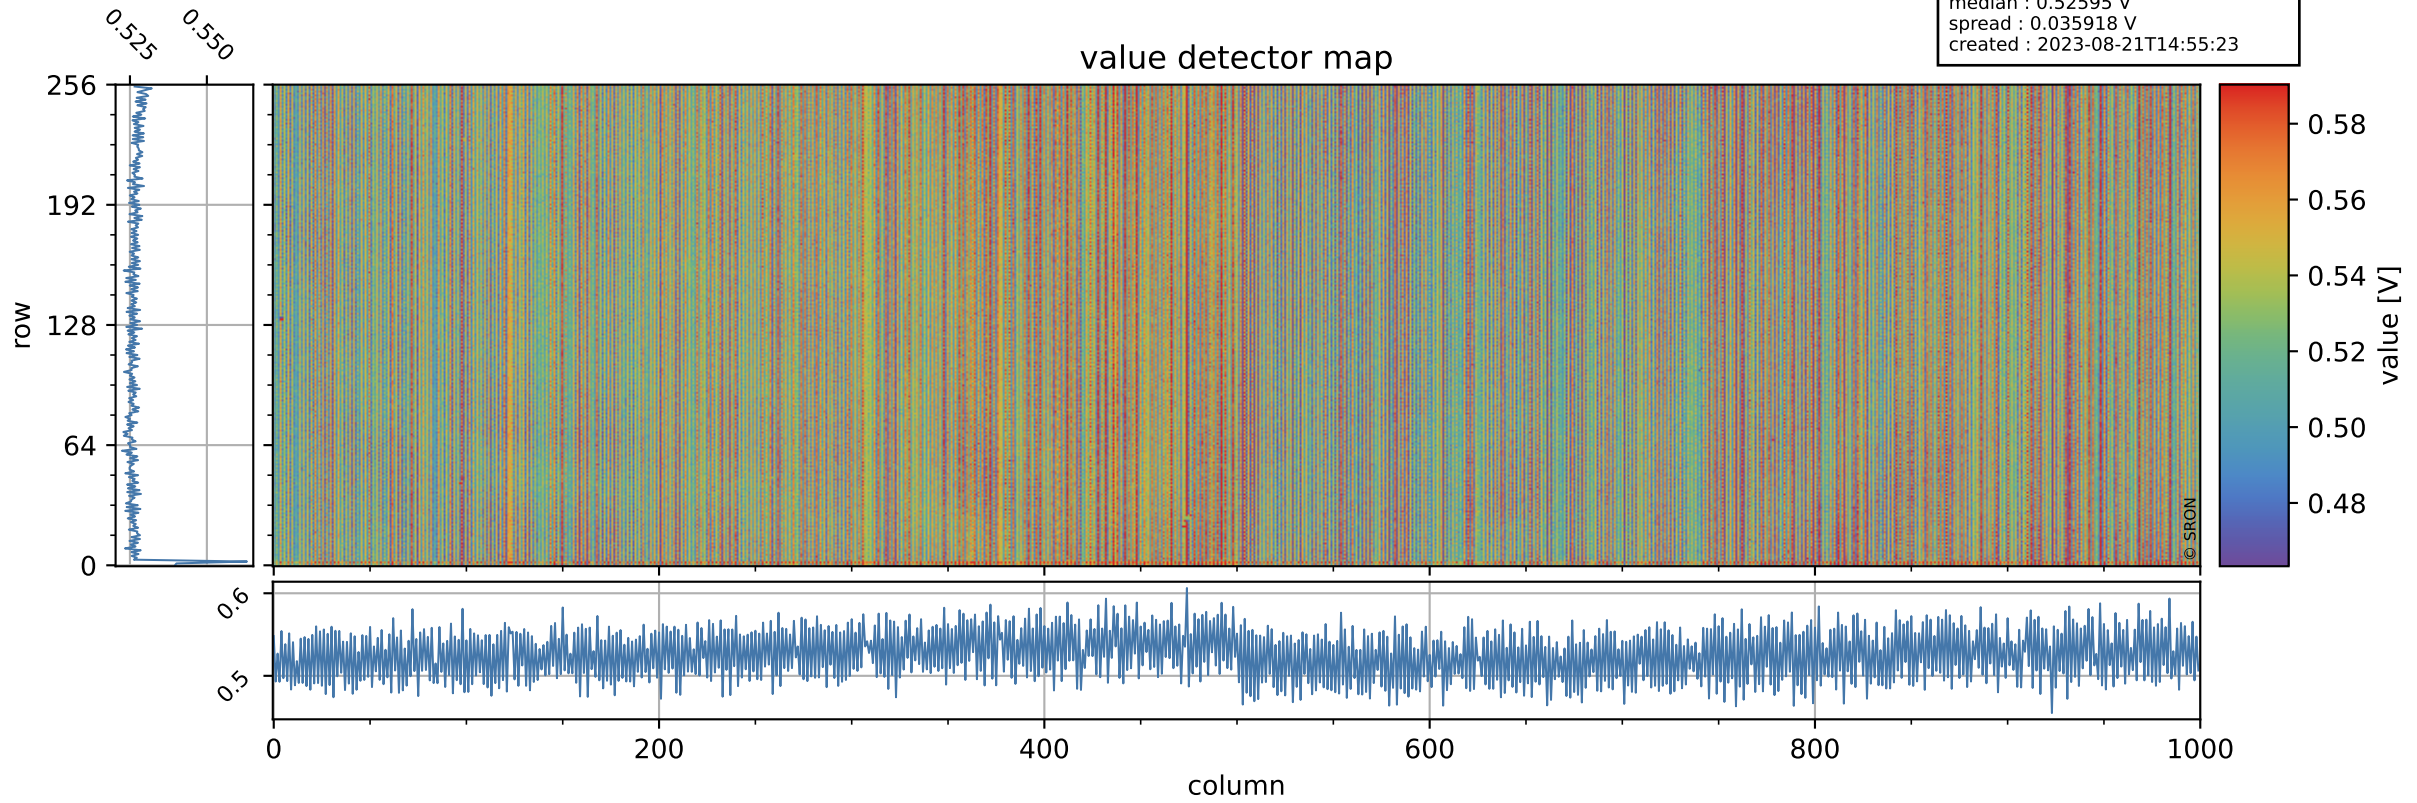

Tropomi SWIR offset (official)

orbits : 19 in [17737, 17782]
coverage : 2021-03-16 / 2021-03-19
median : 0.52595 V
spread : 0.035918 V
created : 2023-08-21T14:55:23

value detector map

Tropomi SWIR offset (official)

orbits : 19 in [17737, 17782]
coverage : 2021-03-16 / 2021-03-19
median : 28.587 μV
spread : 14.365 μV
created : 2023-08-21T14:55:24

Tropomi SWIR offset (official)

orbits : 19 in [17737, 17782]
coverage : 2021-03-16 / 2021-03-19
median : -0.069062 mV
spread : 0.39852 mV
created : 2023-08-21T14:55:24

value compared with SWIR offset CKD

Tropomi SWIR offset (official) ground-tracks of Sentinel-5P

orbits : 19 in [17737, 17782]
coverage : 2021-03-16 / 2021-03-19
created : 2023-08-21T14:55:25

Tropomi SWIR offset (official)

orbits : [2827, 17782]
coverage : 2018-04-30 / 2021-03-19
created : 2023-08-21T14:55:25

trend of detector median & temperatures