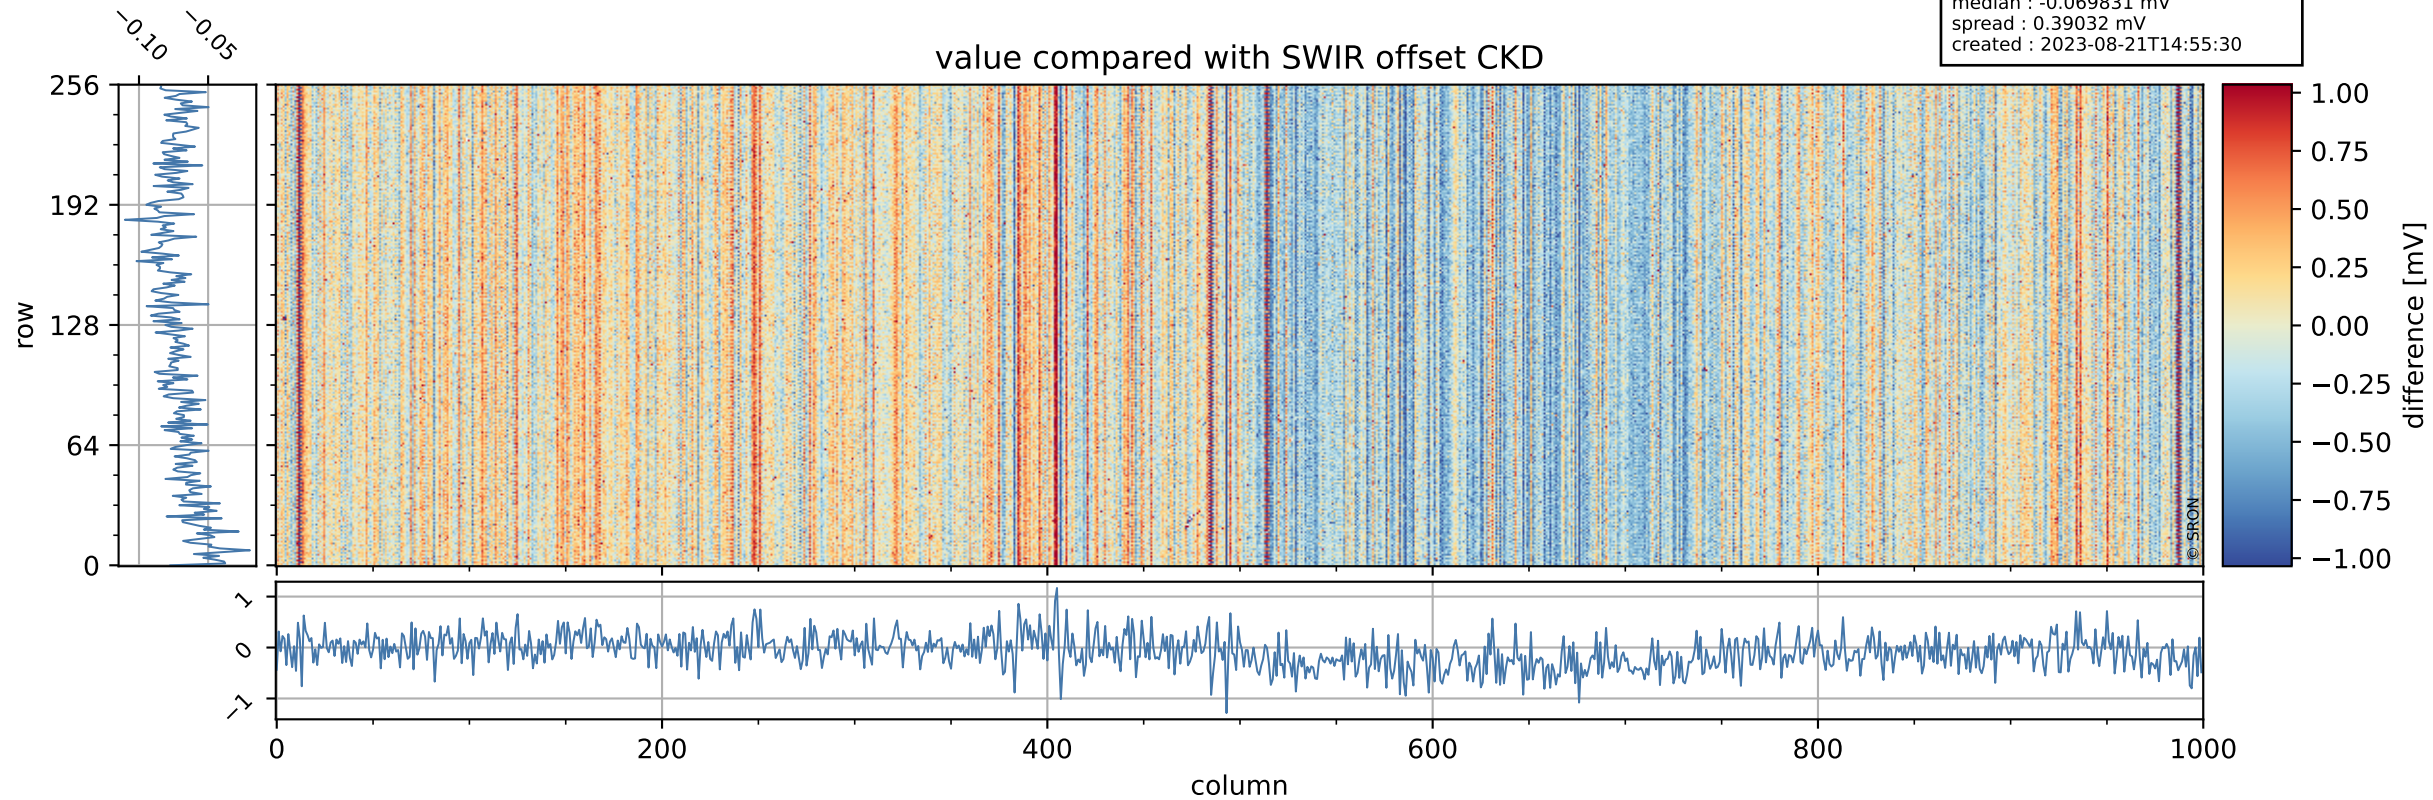

Tropomi SWIR offset (official)

orbits : 18 in [17767, 17812]
coverage : 2021-03-18 / 2021-03-21
median : 0.52594 V
spread : 0.035917 V
created : 2023-08-21T14:55:29

value detector map

Tropomi SWIR offset (official)

orbits : 18 in [17767, 17812]
coverage : 2021-03-18 / 2021-03-21
median : 28.595 μV
spread : 14.319 μV
created : 2023-08-21T14:55:30

Tropomi SWIR offset (official)

value compared with SWIR offset CKD

orbits : 18 in [17767, 17812]
coverage : 2021-03-18 / 2021-03-21
median : -0.069831 mV
spread : 0.39032 mV
created : 2023-08-21T14:55:30

Tropomi SWIR offset (official) ground-tracks of Sentinel-5P

orbits : 18 in [17767, 17812]
coverage : 2021-03-18 / 2021-03-21
created : 2023-08-21T14:55:30

Tropomi SWIR offset (official)

orbits : [2827, 17812]
coverage : 2018-04-30 / 2021-03-21
created : 2023-08-21T14:55:31

trend of detector median & temperatures