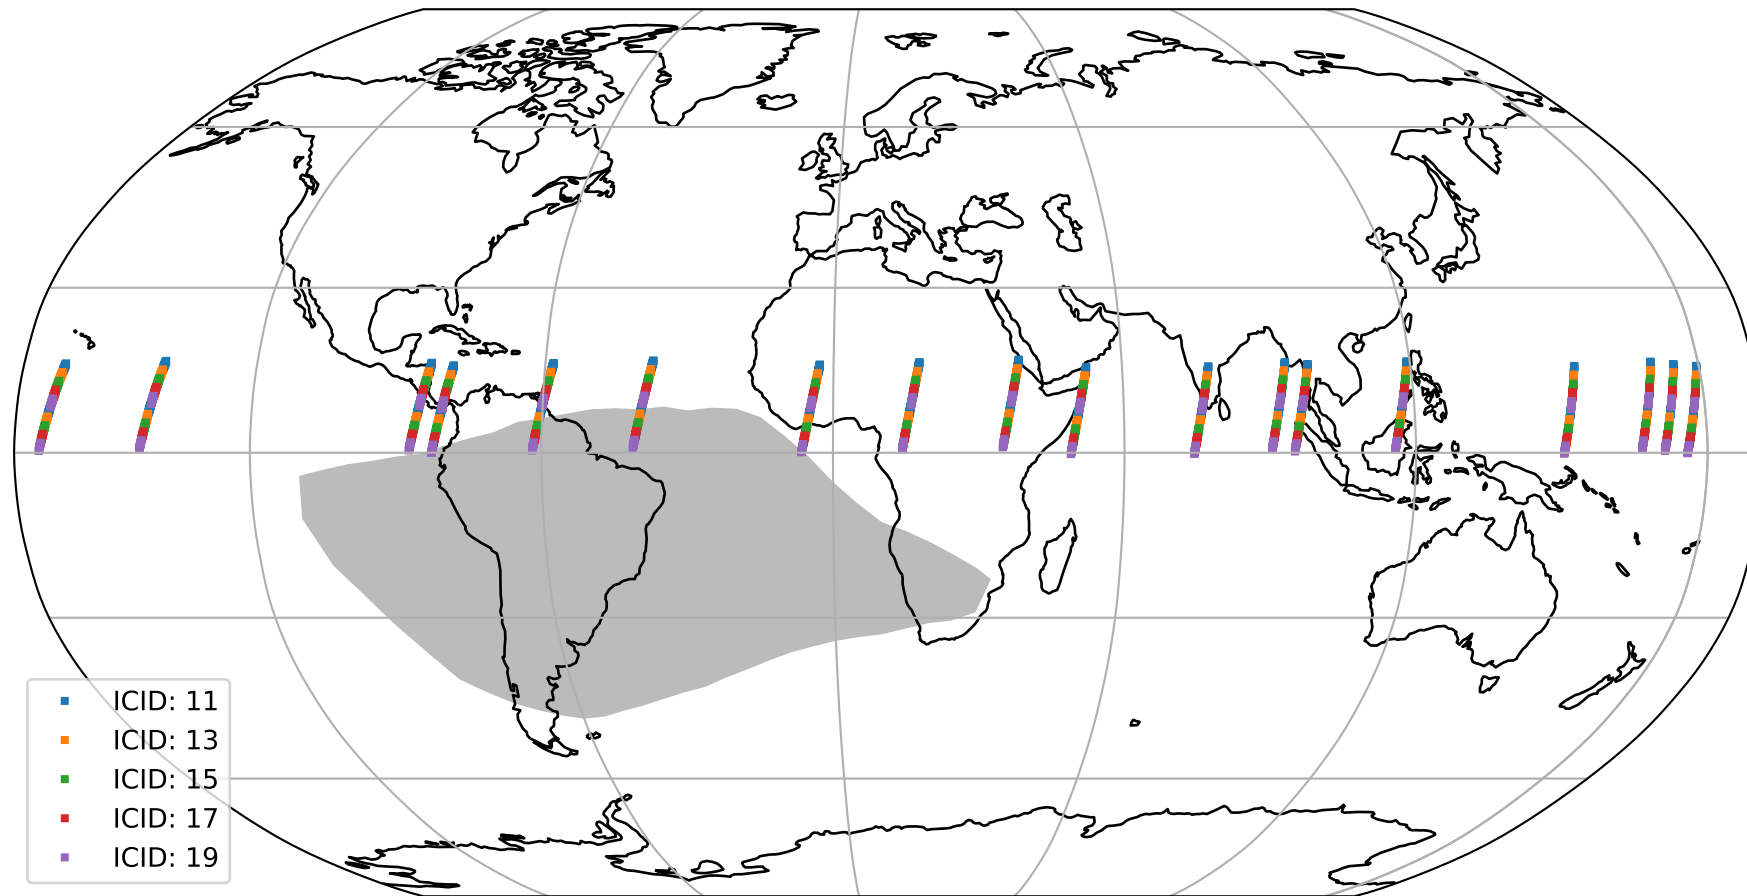

Tropomi SWIR offset (official)

orbits : 18 in [17767, 17812]
coverage : 2021-03-18 / 2021-03-21
median : 0.52594 V
spread : 0.035917 V
created : 2023-08-21T14:55:29

value detector map

Tropomi SWIR offset (official)

orbits : 18 in [17767, 17812]
coverage : 2021-03-18 / 2021-03-21
median : 28.595 μV
spread : 14.319 μV
created : 2023-08-21T14:55:30

Tropomi SWIR offset (official)

value compared with SWIR offset CKD

orbits : 18 in [17767, 17812]
coverage : 2021-03-18 / 2021-03-21
median : -0.069831 mV
spread : 0.39032 mV
created : 2023-08-21T14:55:30

Tropomi SWIR offset (official) ground-tracks of Sentinel-5P

orbits : 18 in [17767, 17812]
coverage : 2021-03-18 / 2021-03-21
created : 2023-08-21T14:55:30

Tropomi SWIR offset (official)

orbits : [2827, 17812]
coverage : 2018-04-30 / 2021-03-21
created : 2023-08-21T14:55:31