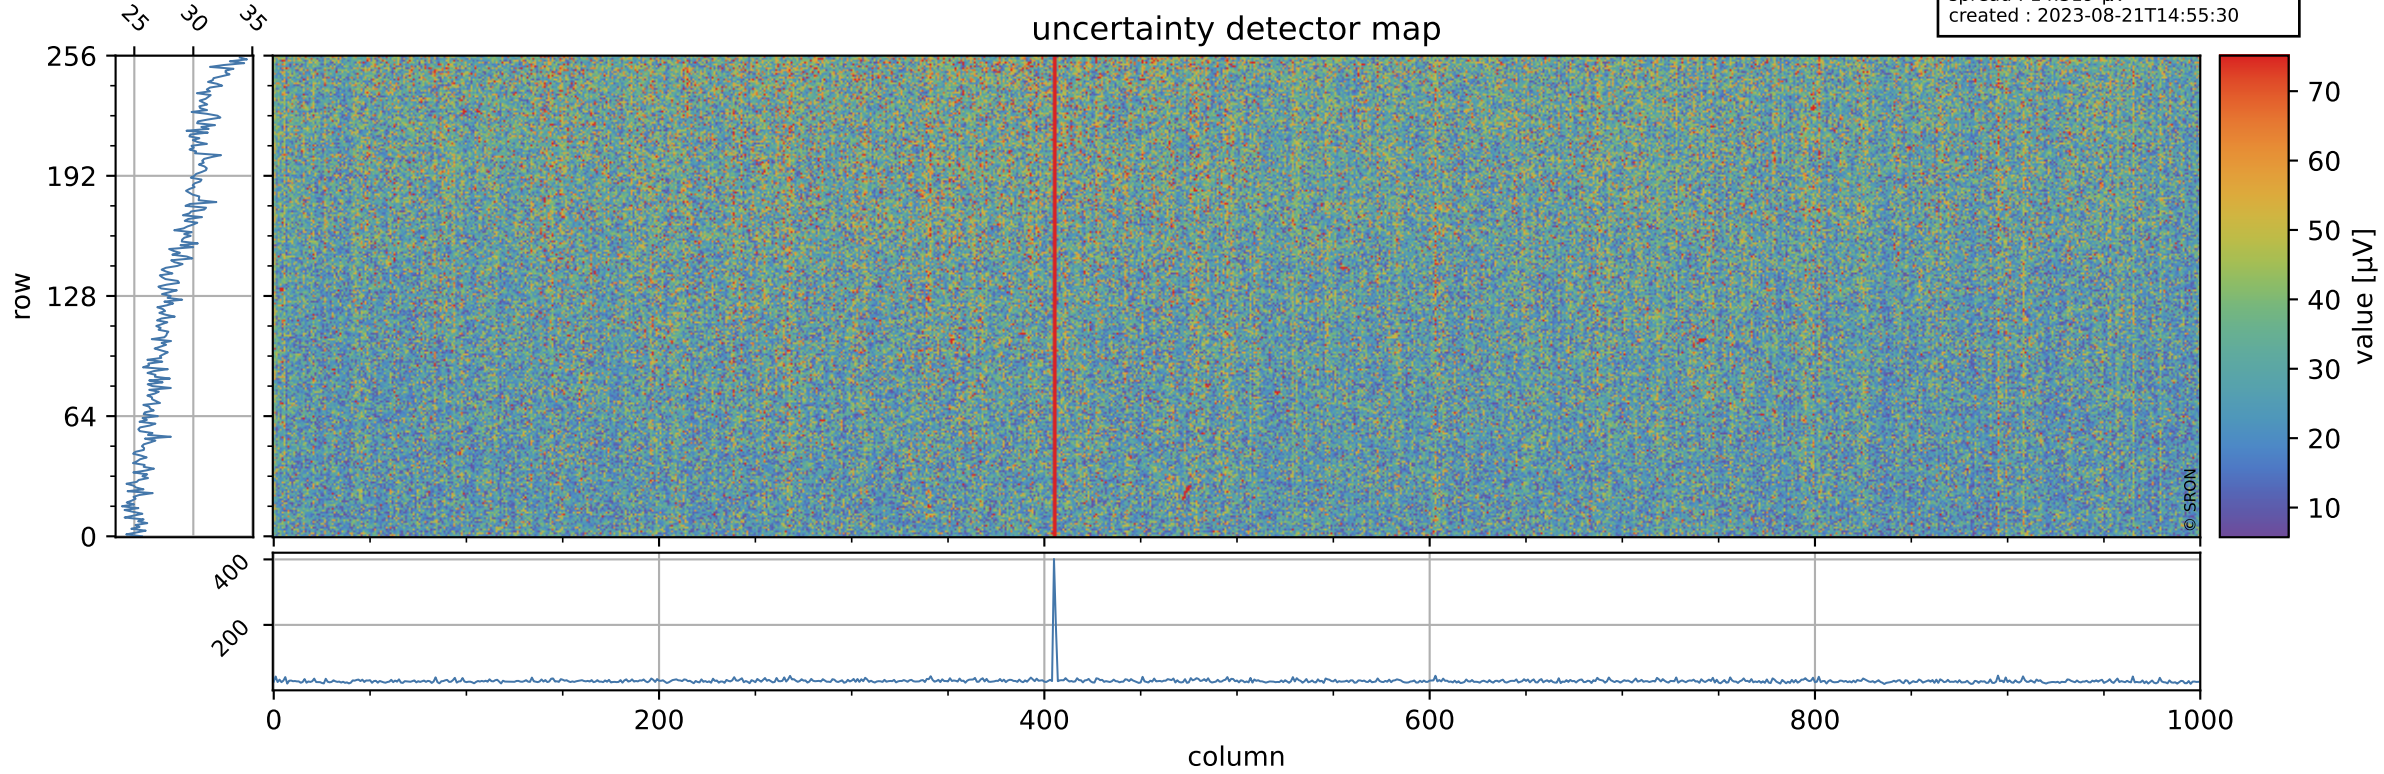

Tropomi SWIR offset (official)

orbits : 18 in [17767, 17812]
coverage : 2021-03-18 / 2021-03-21
median : 0.52594 V
spread : 0.035917 V
created : 2023-08-21T14:55:29

value detector map

Tropomi SWIR offset (official)

orbits : 18 in [17767, 17812]
coverage : 2021-03-18 / 2021-03-21
median : 28.595 μV
spread : 14.319 μV
created : 2023-08-21T14:55:30

Tropomi SWIR offset (official)

value compared with SWIR offset CKD

orbits : 18 in [17767, 17812]
coverage : 2021-03-18 / 2021-03-21
median : -0.069831 mV
spread : 0.39032 mV
created : 2023-08-21T14:55:30

Tropomi SWIR offset (official) ground-tracks of Sentinel-5P

orbits : 18 in [17767, 17812]
coverage : 2021-03-18 / 2021-03-21
created : 2023-08-21T14:55:30

Tropomi SWIR offset (official)

orbits : [2827, 17812]
coverage : 2018-04-30 / 2021-03-21
created : 2023-08-21T14:55:31

trend of detector median & temperatures