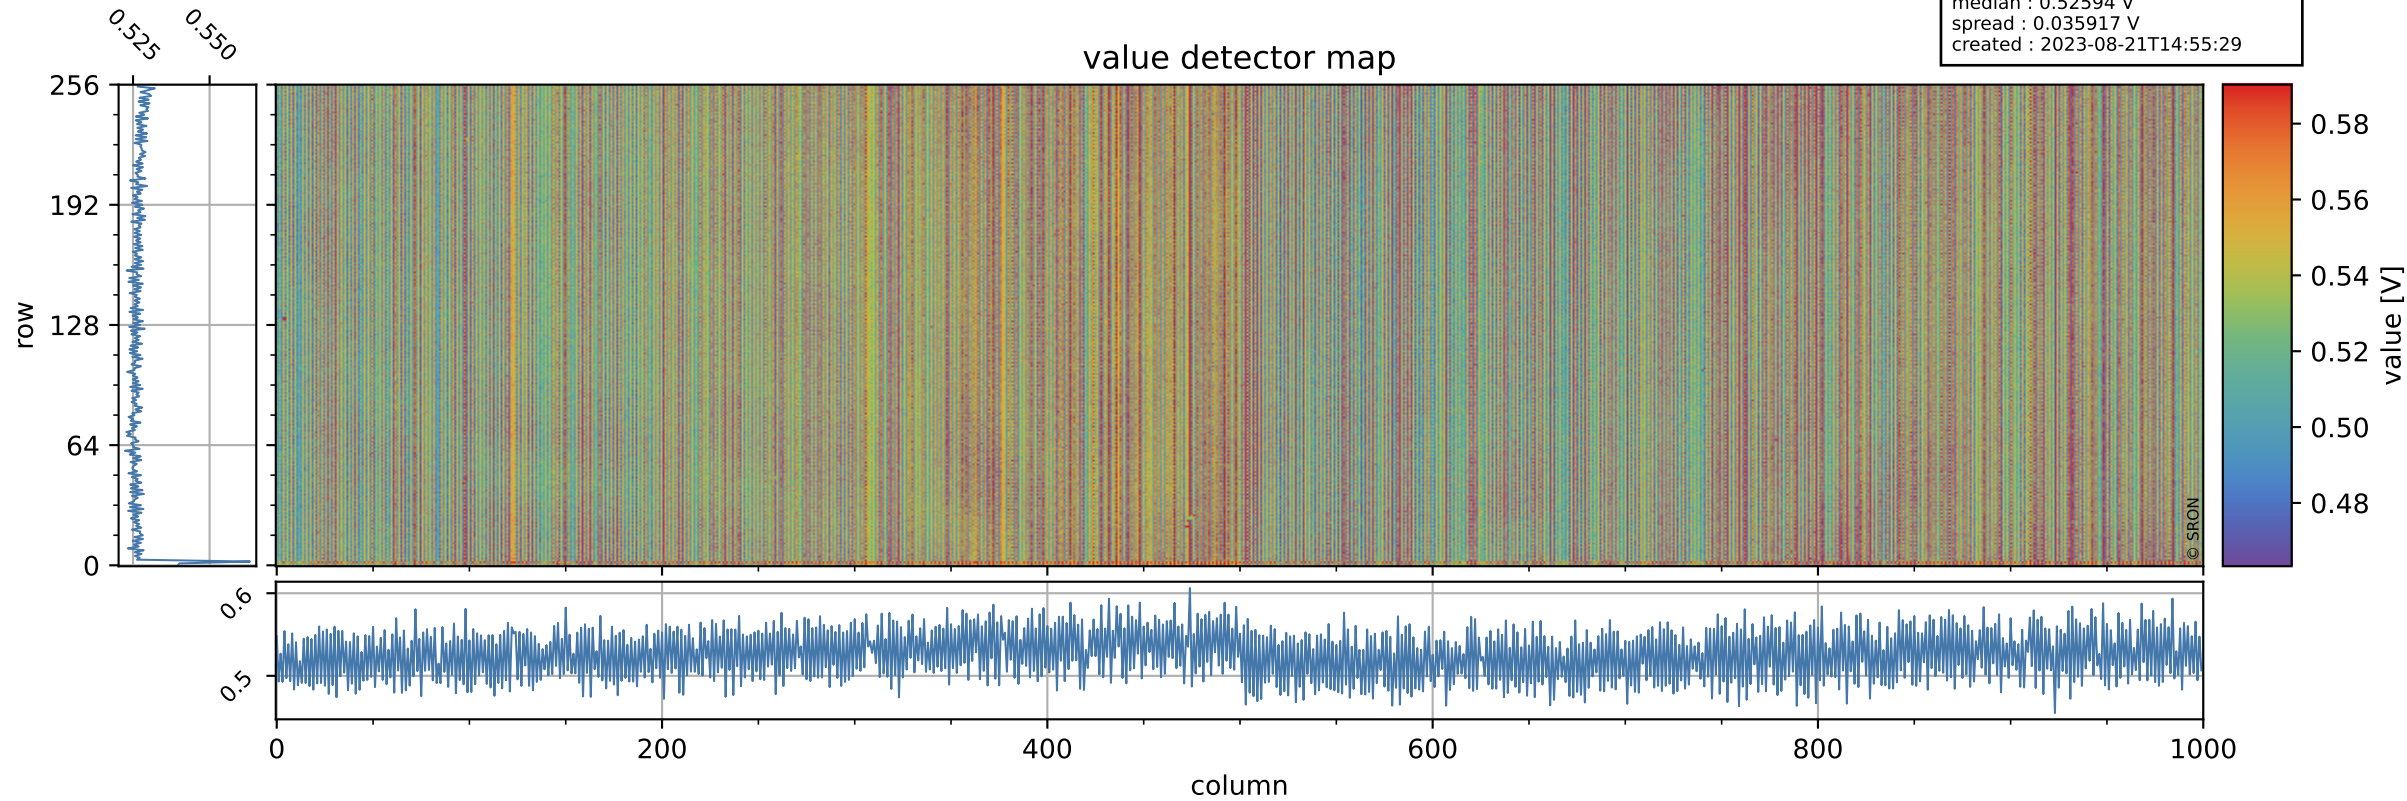

Tropomi SWIR offset (official)

orbits : 18 in [17767, 17812]
coverage : 2021-03-18 / 2021-03-21
median : 0.52594 V
spread : 0.035917 V
created : 2023-08-21T14:55:29

value detector map

Tropomi SWIR offset (official)

orbits : 18 in [17767, 17812]
coverage : 2021-03-18 / 2021-03-21
median : 28.595 μV
spread : 14.319 μV
created : 2023-08-21T14:55:30

Tropomi SWIR offset (official)

value compared with SWIR offset CKD

orbits : 18 in [17767, 17812]
coverage : 2021-03-18 / 2021-03-21
median : -0.069831 mV
spread : 0.39032 mV
created : 2023-08-21T14:55:30

Tropomi SWIR offset (official) ground-tracks of Sentinel-5P

orbits : 18 in [17767, 17812]
coverage : 2021-03-18 / 2021-03-21
created : 2023-08-21T14:55:30

Tropomi SWIR offset (official)

orbits : [2827, 17812]
coverage : 2018-04-30 / 2021-03-21
created : 2023-08-21T14:55:31

trend of detector median & temperatures